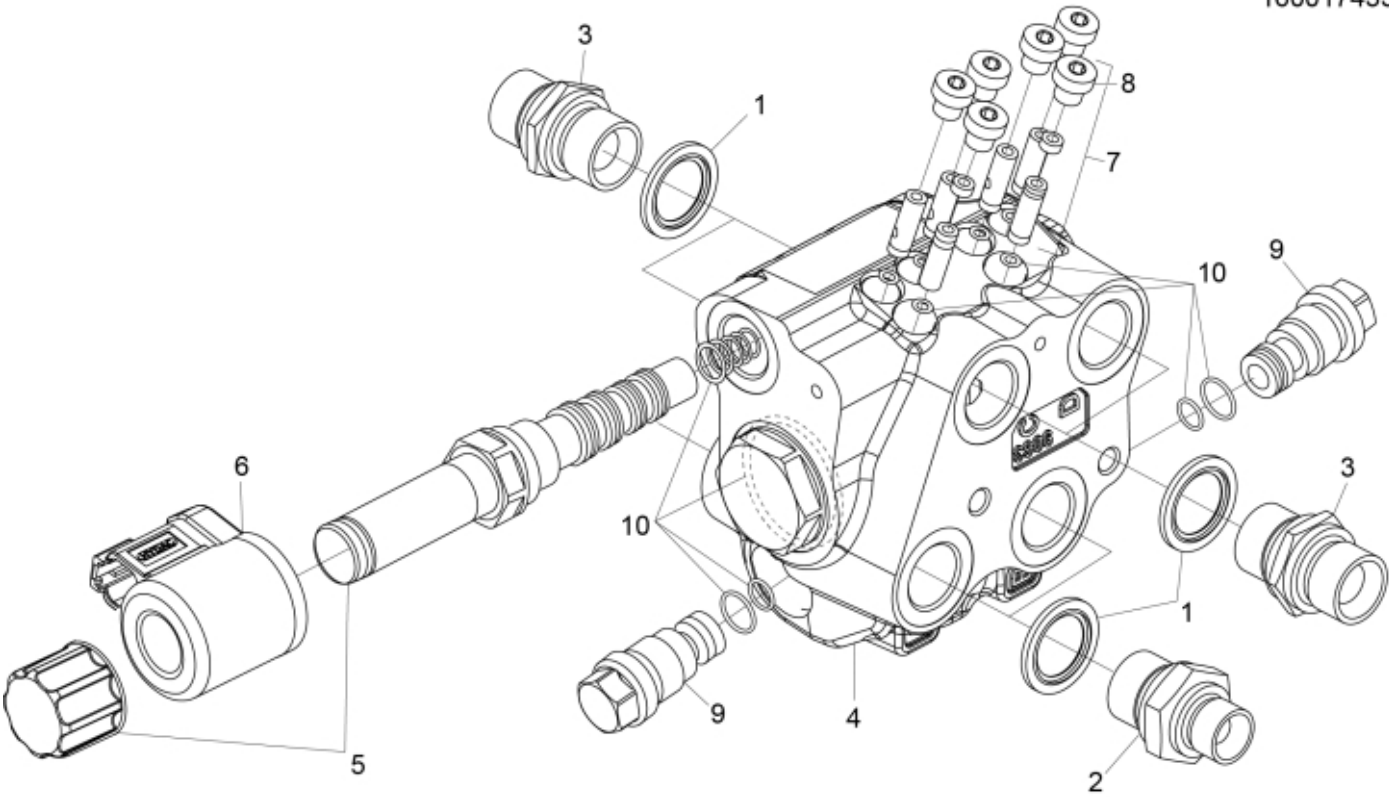

r60017433

**Part assemblies**      Block cpl  
**Specification**        Specification: 3rd service  
                                  Year To: 28/02/2019 00:00:00

PartNo	Pos	Qty	Name	Specifications
4500154		1	Block cpl	3rd service, 28/02/2019 00:00:00 On complete level replaced by 4501109
5013853	1	6	• Dowty washer	Tredo 1/2", Part is included in kit 60007907 Hose cpl., 9032177 Hose cpl.
1120011	2	2	• Adaptor	R1/2"-R3/8"
1120012	3	4	• Adaptor	G 1/2"
60104289	4	1	• Valve assy.	3rd service
60019544	5	1	•• Cartridge valve	
60019546	6	1	•• Coil	
60019549	7	6	•• Check valve	
60019493	8	6	••• Plug	M8x1 Included in 60019549 and 60019538
60019536	9	2	•• Relief valve cpl.	220 bar
60019538	10	1	•• Seal kit	