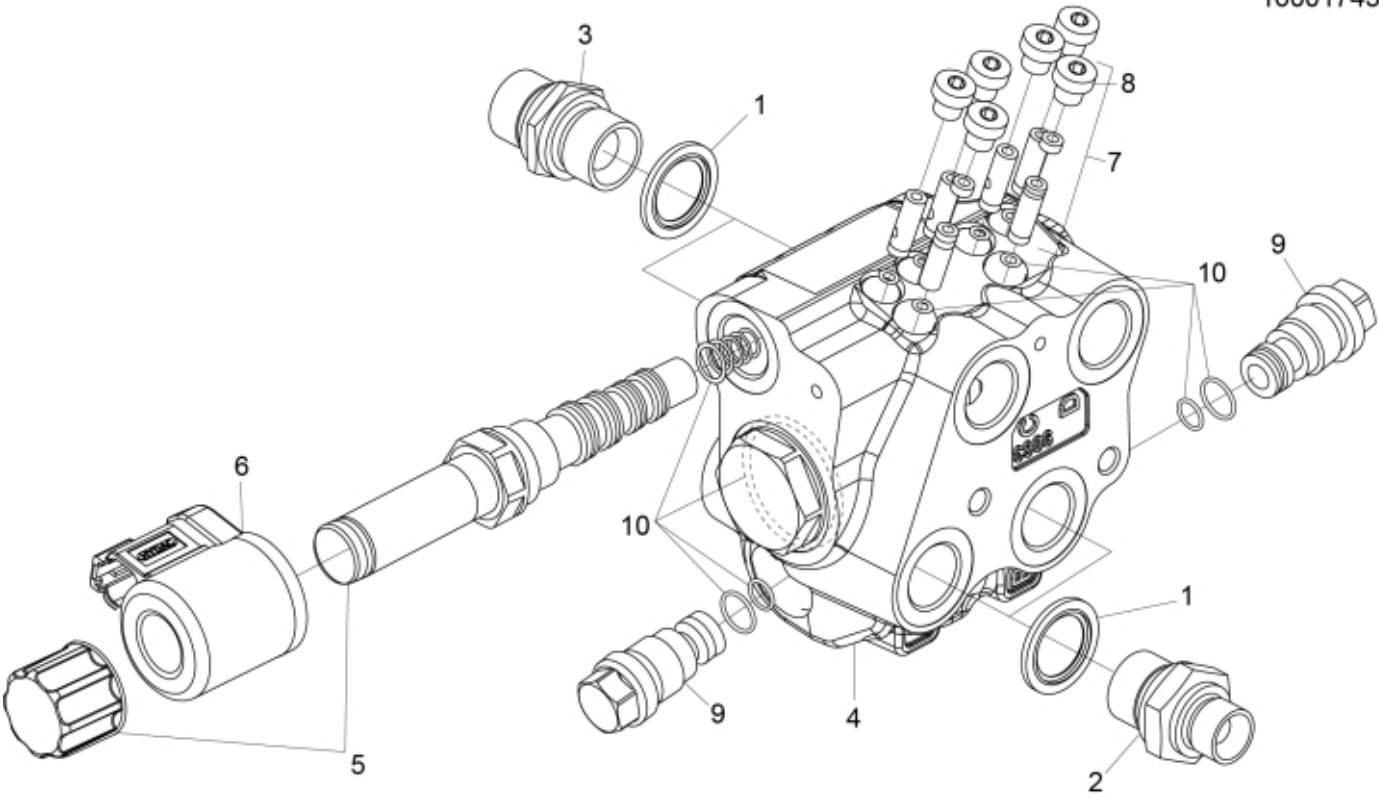

r60017436

**Part assemblies** Block cpl  
**Specification** Specification: 3rd service  
Year To: 28/02/2019 00:00:00

PartNo	Pos	Qty	Name	Specifications
4500191		1	Block cpl	3rd service, 28/02/2019 00:00:00 On complete level replaced by 4501110
5013853	1	4	• Dowty washer	Tredo 1/2", Part is included in kit 60007907 Hose cpl., 9032177 Hose cpl.
1120011	2	2	• Adaptor	R1/2"-R3/8"
1120012	3	2	• Adaptor	G 1/2"
60104289	4	1	• Valve assy.	3rd service
60019544	5	1	•• Cartridge valve	
60019546	6	1	•• Coil	
60019549	7	2	•• Check valve	
60019493	8	4	••• Plug	M8x1 Included in 60019549 and 60019538
60019536	9	2	•• Relief valve cpl.	220 bar
60019538	10	1	•• Seal kit	