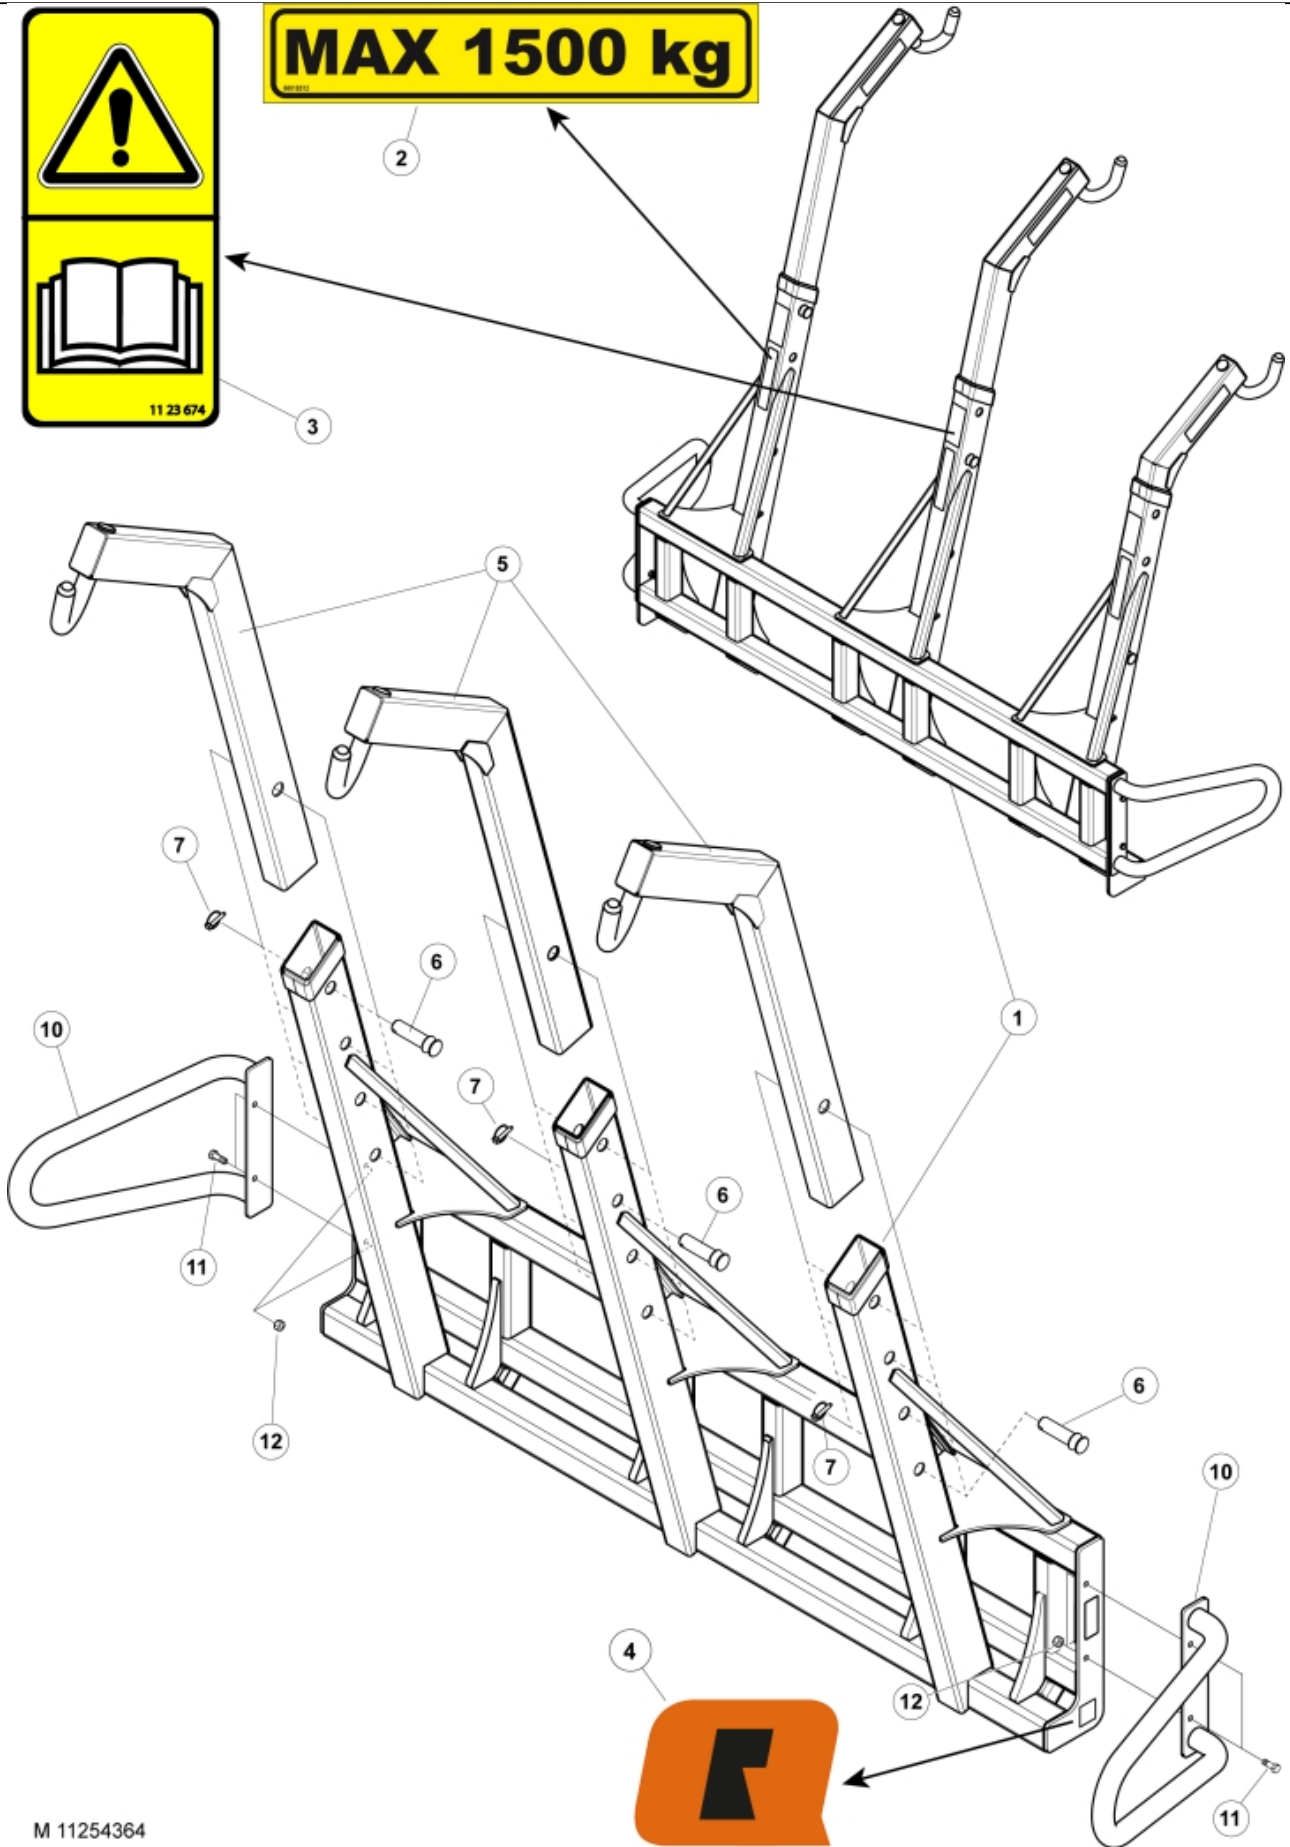

**MAX 1500 kg**

M 11254364

**Part assemblies** Big Bag Lifter, Triple  
**Specification** Year From: 01/01/2017 00:00:00

<b>PartNo</b>	<b>Pos</b>	<b>Qty</b>	<b>Name</b>	<b>Specifications</b>
11254364		1	Big Bag Lifter, Triple	01/01/2017 00:00:00
11255985	1	1	Frame	Triple arm
60018512	2	3 PCS	Warning decal	Max 1500 kg
1123674	3	3	Warning decal	"Read manual"
60049053	4	1	Decal	"Q" small 80x57
60057386	5	3 PCS	Arm	Triple arm
60015958	6	3	Locking Pin	
5017002	7	3	Linch pin	
60018454	10	2 PCS	Support kit	
5002103	11	2	• Screw	M12 x 35
5011555	12	2	• Nut	M12 Loc