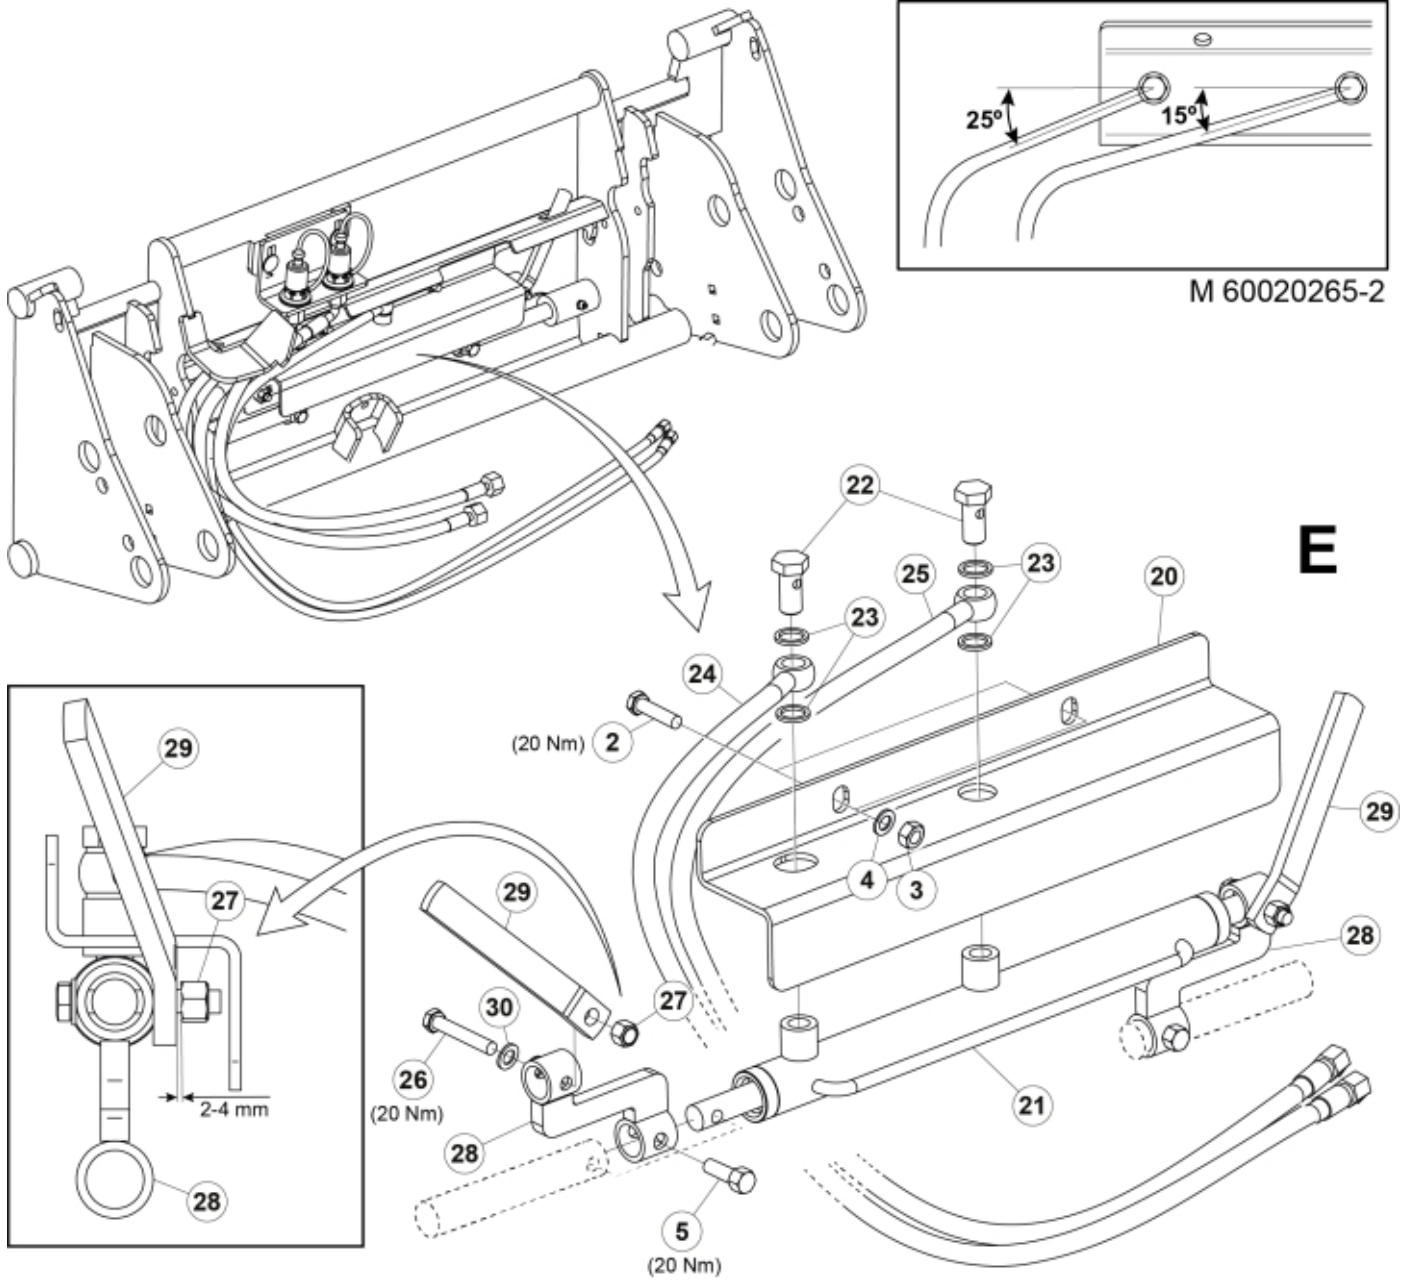

M 60020265-1

Part assemblies Q-Lock
Specification Specification: Euro/Typ3 DM
 : 31/01/2019 00:00:00

PartNo	Pos	Qty	Name	Specifications
60020265		1	Q-Lock	Euro/Typ3 DM, 31/01/2019 00:00:00
5050342	1	2	Screw	MC6S M8x14 (8.8)
5002077	2	2	Screw	M6S 10x30
5011554	3	2	Nut	Loc-King M10
5013110	4	2	Washer	BRB 10.5x22x2
5002971	5	2	Screw	M6S 10x30 Drilock
60104271	12	1	Bracket	
4500151	13	1	Block cpl	Hydr. Lock, 31/01/2019 00:00:00
60104390	14	2	• Adaptor	G1/2" Banjo
60104391	15	2	• Adaptor	G1/2" - G3/8"
5013853	16	2	• Dowty washer	Tredo 1/2", Part is included in kit 60007907 Hose cpl., 9032177 Hose cpl.
1120122	17	2	• Adaptor	R 1/4"K - R 1/4"K
5013856	18	2	• Dowty washer	Tredo 1/4"
60104276	19	1	• Valve assy.	NLA, Replaced by 60037622
5219243	20	1	Protection plate	
60013159	21	1	Cylinder	Black
1120166	22	2	Banjo fitting	R1/4"
5013856	23	4	Dowty washer	Tredo 1/4"
60013279	24	1	Hose	1/4" L=1230 1/4Banjo - 1/4GRLM
60013280	25	1	Hose	1/4" L=1380 1/4Banjo - 1/4GRLM
5002056	26	2	Screw	M6S 8 x 50
5011553	27	2	Nut	M6M M8 Loc-king
5219145	28	2	Adaptor	
5219154	29	2	Indicator	
5013101	30	2	Washer	BRB 8,4 x 16