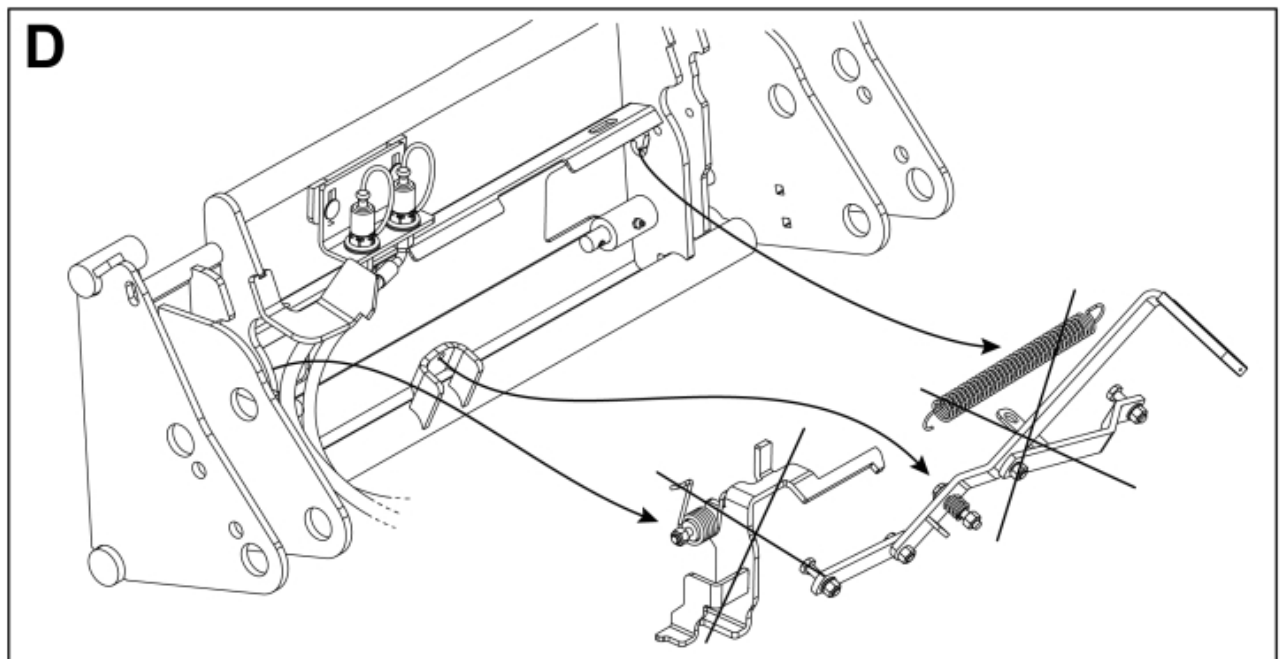

M 60020265-1

Part assemblies Q-Lock
Specification Specification: Euro/Typ3 DM
 : 31/01/2019 00:00:00

PartNo	Pos	Qty	Name	Specifications
60020265		1	Q-Lock	Euro/Typ3 DM, 31/01/2019 00:00:00
5050342	1	2	Screw	MC6S M8x14 (8.8)
5002077	2	2	Screw	M6S 10x30
5011554	3	2	Nut	Loc-King M10
5013110	4	2	Washer	BRB 10.5x22x2
5002971	5	2	Screw	M6S 10x30 Drilock
60104271	12	1	Bracket	
4500151	13	1	Block cpl	Hydr. Lock, 31/01/2019 00:00:00
60104390	14	2	• Adaptor	G1/2" Banjo
60104391	15	2	• Adaptor	G1/2" - G3/8"
5013853	16	2	• Dowty washer	Tredo 1/2", Part is included in kit 60007907 Hose cpl., 9032177 Hose cpl.
1120122	17	2	• Adaptor	R 1/4"K - R 1/4"K
5013856	18	2	• Dowty washer	Tredo 1/4"
60104276	19	1	• Valve assy.	NLA, Replaced by 60037622
5219243	20	1	Protection plate	
60013159	21	1	Cylinder	Black
1120166	22	2	Banjo fitting	R1/4"
5013856	23	4	Dowty washer	Tredo 1/4"
60013279	24	1	Hose	1/4" L=1230 1/4Banjo - 1/4GRLM
60013280	25	1	Hose	1/4" L=1380 1/4Banjo - 1/4GRLM
5002056	26	2	Screw	M6S 8 x 50
5011553	27	2	Nut	M6M M8 Loc-king
5219145	28	2	Adaptor	
5219154	29	2	Indicator	
5013101	30	2	Washer	BRB 8,4 x 16