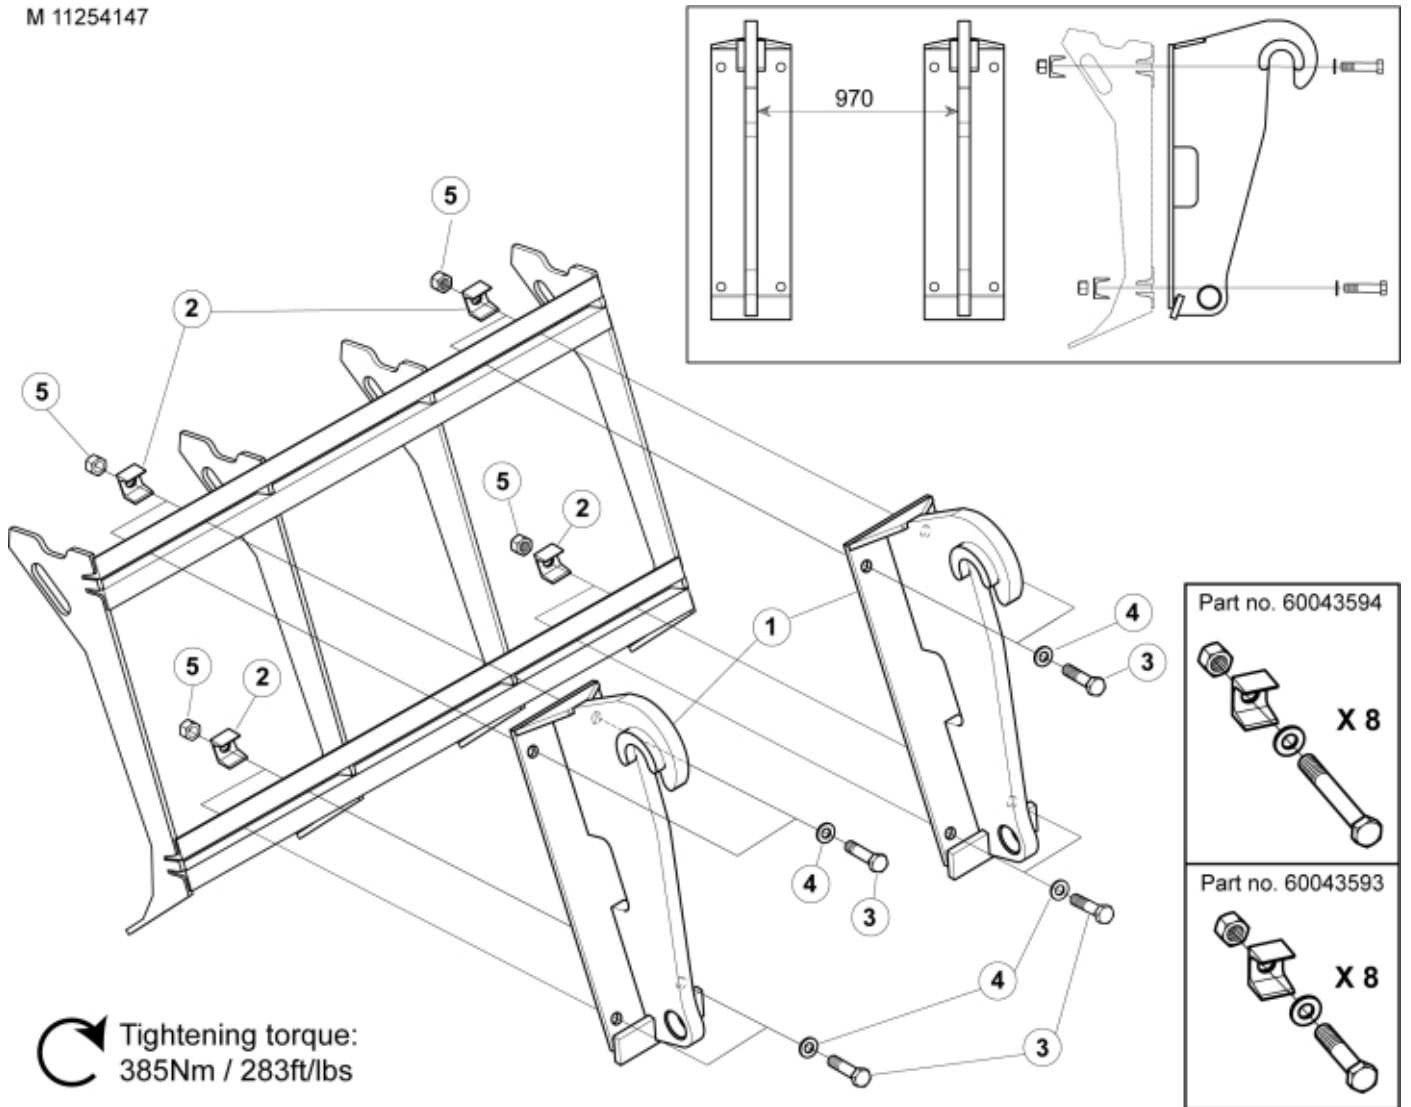

M 11254147

Part assemblies Attachment kit BM Large

PartNo	Pos	Qty	Name	Specifications
11254147		1	Attachment kit BM Large	
60014168	1	1 PCS	• Attachment	Without bolts
60043593		1	• Screw kit	Q, Part is included in kit 11255098 Attachment kit Dieci Large, 11255234 Attachment kit Dieci Medium, 11255238 Attachment kit Dieci Small, 11255241 Attachment kit JLG Deutz, 11255233 Attachment kit Schäffer type SWH, 11255326 Attachment kit Weidemann, 11255184 Attachment kit CAT TH, 11255096 Attachment kit Merlo
60043157	2	8	•• Clamp	Part is included in kit 11255098 Attachment kit Dieci Large, 11255234 Attachment kit Dieci Medium, 11255238 Attachment kit Dieci Small, 11255241 Attachment kit JLG Deutz, 11255233 Attachment kit Schäffer type SWH, 11255326 Attachment kit Weidemann, 11255184 Attachment kit CAT TH, 11255096 Attachment kit Merlo, Part is included in kit 11255098 Attachment kit Dieci Large, 11255234 Attachment kit Dieci Medium, 11255238 Attachment kit Dieci Small, 11255241 Attachment kit JLG Deutz, 11255233 Attachment kit Schäffer type SWH, 11255326 Attachment kit Weidemann, 11255184 Attachment kit CAT TH, 11255096 Attachment kit Merlo
5050583	3	8	•• Screw	M6S M20x90, Part is included in kit 11255098 Attachment kit Dieci Large, 11255234 Attachment kit Dieci Medium, 11255238 Attachment kit Dieci Small, 11255241 Attachment kit JLG Deutz, 11255233 Attachment kit Schäffer type SWH, 11255326 Attachment kit Weidemann, 11255184 Attachment kit CAT TH, 11255096 Attachment kit Merlo
5013109	4	8	•• Washer	BRB 20 x 36 x 3, Part is included in kit 11255098 Attachment kit Dieci Large, 11255234 Attachment kit Dieci Medium, 11255238 Attachment kit Dieci Small, 11255241 Attachment kit JLG Deutz, 11255233 Attachment kit Schäffer type SWH, 11255326 Attachment kit Weidemann, 11255184 Attachment kit CAT TH, 11255096 Attachment kit Merlo, Part is included in kit 11255098 Attachment kit Dieci Large, 11255234 Attachment kit Dieci Medium, 11255238 Attachment kit Dieci Small, 11255241 Attachment kit JLG Deutz, 11255233 Attachment kit Schäffer type SWH, 11255326 Attachment kit Weidemann, 11255184 Attachment kit CAT TH, 11255096 Attachment kit Merlo