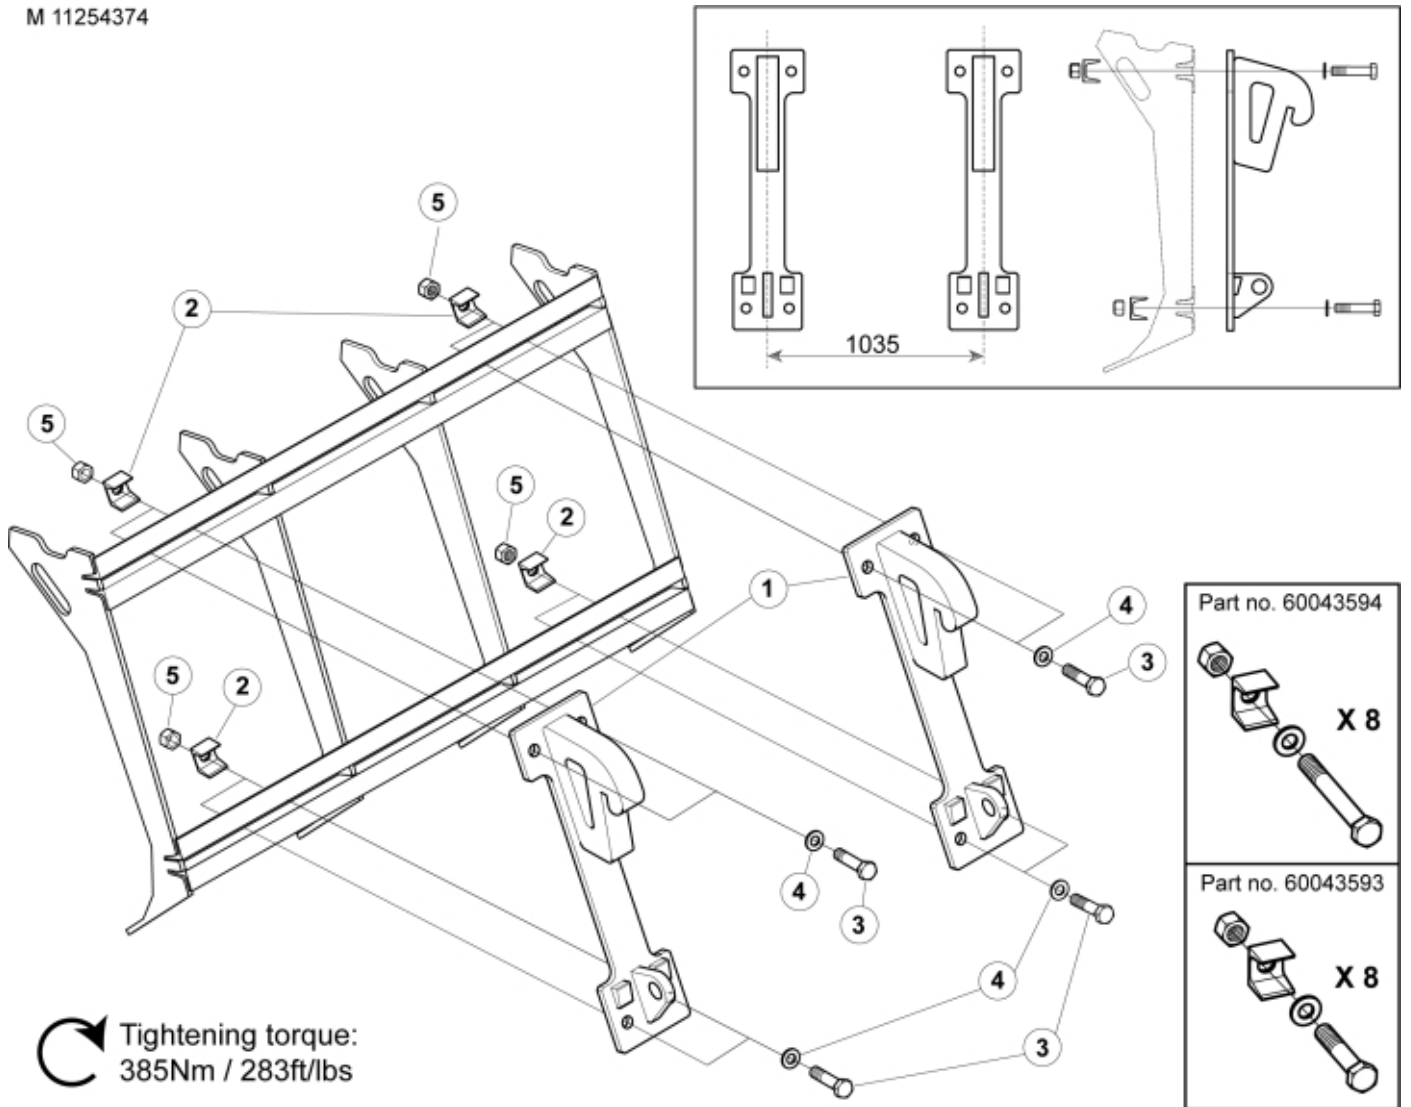

M 11254374

Part assemblies Attachment kit BM small

PartNo	Pos	Qty	Name	Specifications
11254374		1	Attachment kit BM small	
60016681	1	1 PCS	• Attachment	Without bolts
60043593		1	• Screw kit	Q, Part is included in kit 11255098 Attachment kit Dieci Large, 11255234 Attachment kit Dieci Medium, 11255238 Attachment kit Dieci Small, 11255241 Attachment kit JLG Deutz, 11255233 Attachment kit Schäffer type SWH, 11255326 Attachment kit Weidemann, 11255184 Attachment kit CAT TH, 11255096 Attachment kit Merlo
60043157	2	8	•• Clamp	Part is included in kit 11255098 Attachment kit Dieci Large, 11255234 Attachment kit Dieci Medium, 11255238 Attachment kit Dieci Small, 11255241 Attachment kit JLG Deutz, 11255233 Attachment kit Schäffer type SWH, 11255326 Attachment kit Weidemann, 11255184 Attachment kit CAT TH, 11255096 Attachment kit Merlo, Part is included in kit 11255098 Attachment kit Dieci Large, 11255234 Attachment kit Dieci Medium, 11255238 Attachment kit Dieci Small, 11255241 Attachment kit JLG Deutz, 11255233 Attachment kit Schäffer type SWH, 11255326 Attachment kit Weidemann, 11255184 Attachment kit CAT TH, 11255096 Attachment kit Merlo
5050583	3	8	•• Screw	M6S M20x90, Part is included in kit 11255098 Attachment kit Dieci Large, 11255234 Attachment kit Dieci Medium, 11255238 Attachment kit Dieci Small, 11255241 Attachment kit JLG Deutz, 11255233 Attachment kit Schäffer type SWH, 11255326 Attachment kit Weidemann, 11255184 Attachment kit CAT TH, 11255096 Attachment kit Merlo
5013109	4	8	•• Washer	BRB 20 x 36 x 3, Part is included in kit 11255098 Attachment kit Dieci Large, 11255234 Attachment kit Dieci Medium, 11255238 Attachment kit Dieci Small, 11255241 Attachment kit JLG Deutz, 11255233 Attachment kit Schäffer type SWH, 11255326 Attachment kit Weidemann, 11255184 Attachment kit CAT TH, 11255096 Attachment kit Merlo, Part is included in kit 11255098 Attachment kit Dieci Large, 11255234 Attachment kit Dieci Medium, 11255238 Attachment kit Dieci Small, 11255241 Attachment kit JLG Deutz, 11255233 Attachment kit Schäffer type SWH, 11255326 Attachment kit Weidemann, 11255184 Attachment kit CAT TH, 11255096 Attachment kit Merlo