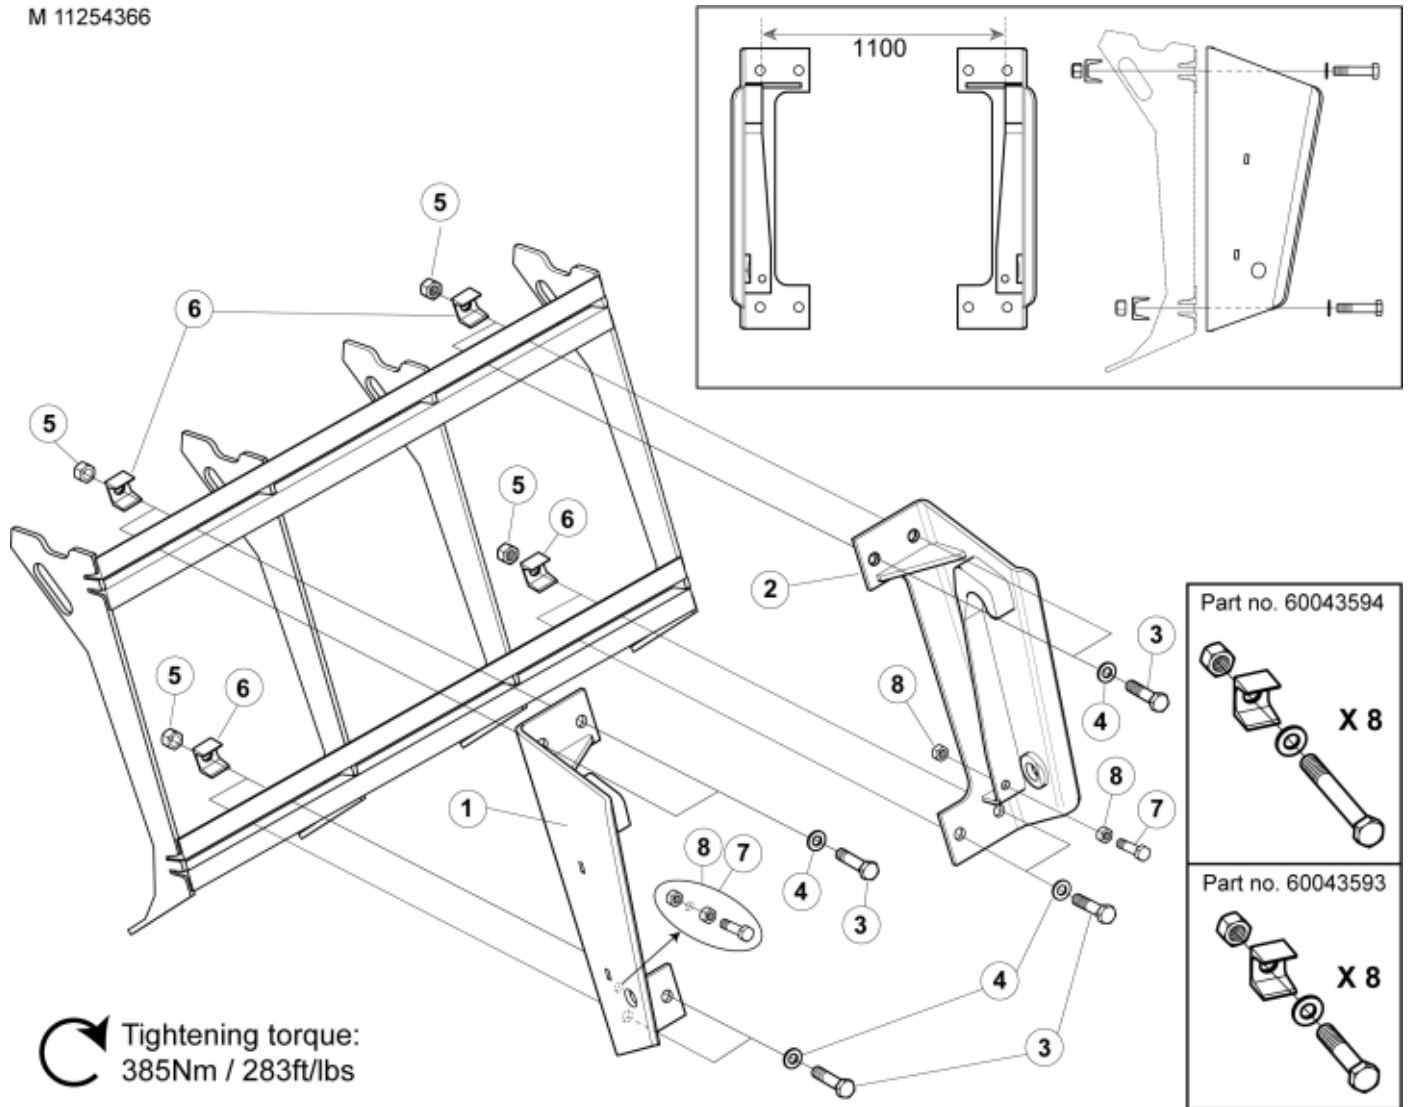

M 11254366

Part assemblies Attachment kit Hauer

PartNo	Pos	Qty	Name	Specifications
11254366			Attachment kit Hauer	
60014595	1	1 PCS	• Bracket LH	Without bolts
60014647	2	1 PCS	• Bracket RH	Without bolts
60043593		1	• Screw kit	Q, Part is included in kit 11255098 Attachment kit Dieci Large, 11255234 Attachment kit Dieci Medium, 11255238 Attachment kit Dieci Small, 11255241 Attachment kit JLG Deutz, 11255233 Attachment kit Schäffer type SWH, 11255326 Attachment kit Weidemann, 11255184 Attachment kit CAT TH, 11255096 Attachment kit Merlo
5050583	3	8	•• Screw	M6S M20x90, Part is included in kit 11255098 Attachment kit Dieci Large, 11255234 Attachment kit Dieci Medium, 11255238 Attachment kit Dieci Small, 11255241 Attachment kit JLG Deutz, 11255233 Attachment kit Schäffer type SWH, 11255326 Attachment kit Weidemann, 11255184 Attachment kit CAT TH, 11255096 Attachment kit Merlo
5013109	4	8	•• Washer	BRB 20 x 36 x 3, Part is included in kit 11255098 Attachment kit Dieci Large, 11255234 Attachment kit Dieci Medium, 11255238 Attachment kit Dieci Small, 11255241 Attachment kit JLG Deutz, 11255233 Attachment kit Schäffer type SWH, 11255326 Attachment kit Weidemann, 11255184 Attachment kit CAT TH, 11255096 Attachment kit Merlo, Part is included in kit 11255098 Attachment kit Dieci Large, 11255234 Attachment kit Dieci Medium, 11255238 Attachment kit Dieci Small, 11255241 Attachment kit JLG Deutz, 11255233 Attachment kit Schäffer type SWH, 11255326 Attachment kit Weidemann, 11255184 Attachment kit CAT TH, 11255096 Attachment kit Merlo
5011559	5	8	•• Nut	Loc-king M20x2,5 (10), Part is included in kit 11255098 Attachment kit Dieci Large, 11255234 Attachment kit Dieci Medium, 11255238 Attachment kit Dieci Small, 11255241 Attachment kit JLG Deutz, 11255233 Attachment kit Schäffer type SWH, 11255326 Attachment kit Weidemann, 11255184 Attachment kit CAT TH, 11255096 Attachment kit Merlo, Part is included in kit 11255098 Attachment kit Dieci Large, 11255234 Attachment kit Dieci Medium, 11255238 Attachment kit Dieci Small, 11255241 Attachment kit JLG Deutz, 11255233 Attachment kit Schäffer type SWH, 11255326 Attachment kit Weidemann, 11255184 Attachment kit CAT TH, 11255096 Attachment kit Merlo