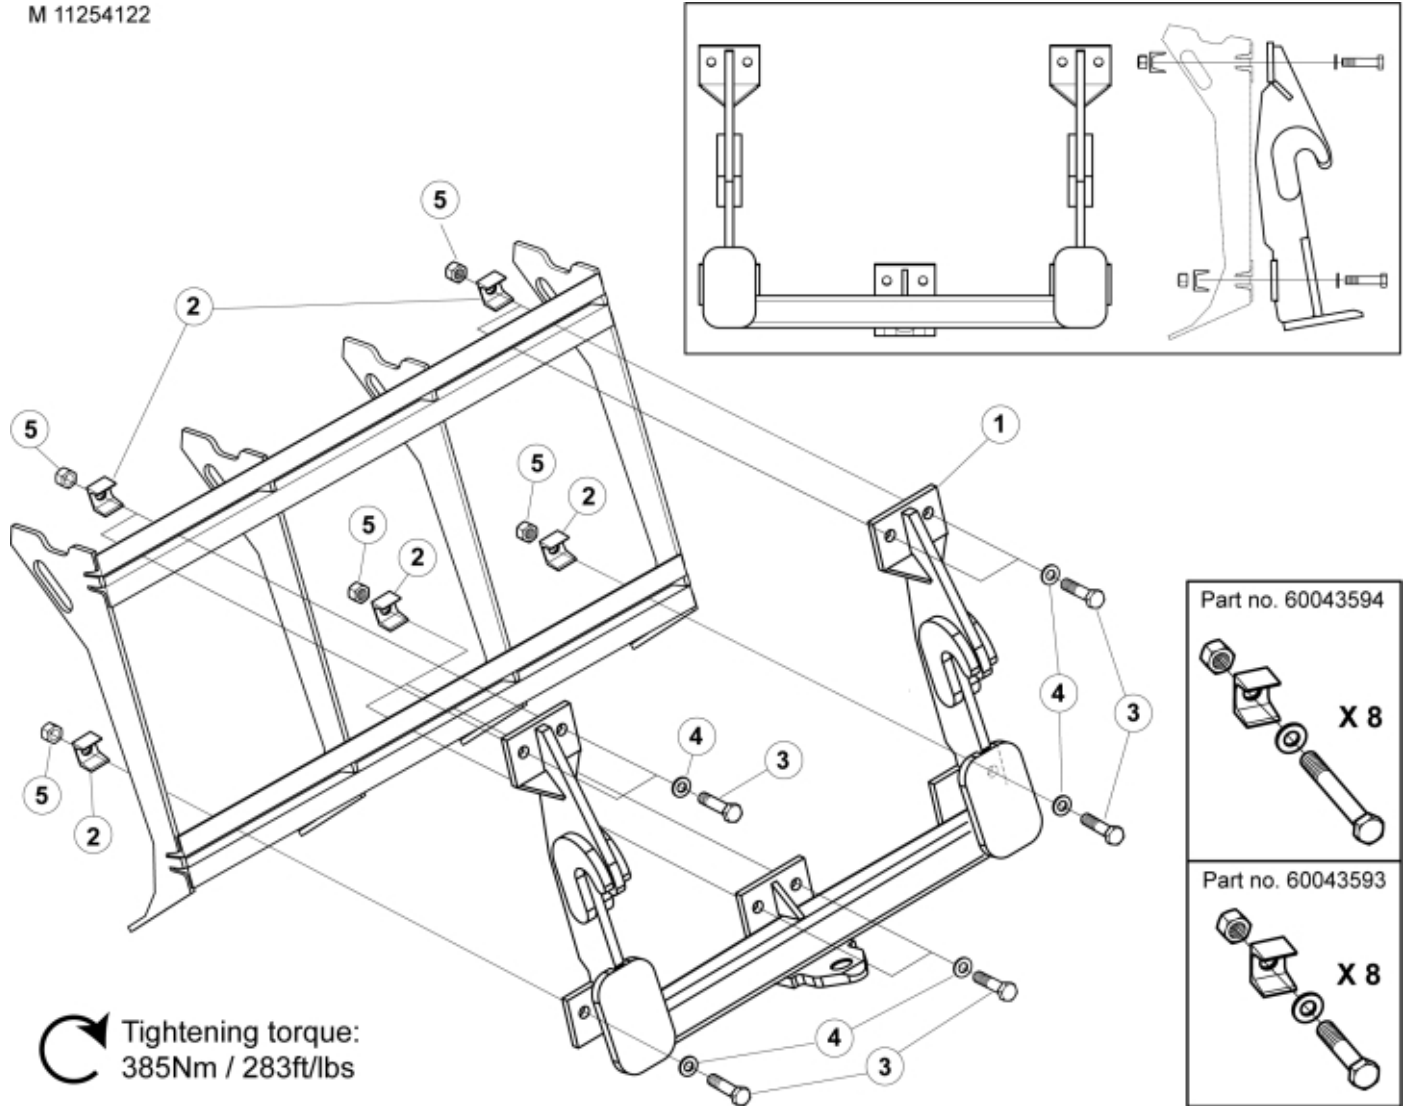

M 11254122

Part assemblies Attachment kit Merlo

PartNo	Pos	Qty	Name	Specifications
11254122		1	Attachment kit Merlo	
60013449	1	1 PCS	• Attachment	Without bolts
60043593		1	• Screw kit	Q, Part is included in kit 11255098 Attachment kit Dieci Large, 11255234 Attachment kit Dieci Medium, 11255238 Attachment kit Dieci Small, 11255241 Attachment kit JLG Deutz, 11255233 Attachment kit Schäffer type SWH, 11255326 Attachment kit Weidemann, 11255184 Attachment kit CAT TH, 11255096 Attachment kit Merlo
60043157	2	8	•• Clamp	Part is included in kit 11255098 Attachment kit Dieci Large, 11255234 Attachment kit Dieci Medium, 11255238 Attachment kit Dieci Small, 11255241 Attachment kit JLG Deutz, 11255233 Attachment kit Schäffer type SWH, 11255326 Attachment kit Weidemann, 11255184 Attachment kit CAT TH, 11255096 Attachment kit Merlo, Part is included in kit 11255098 Attachment kit Dieci Large, 11255234 Attachment kit Dieci Medium, 11255238 Attachment kit Dieci Small, 11255241 Attachment kit JLG Deutz, 11255233 Attachment kit Schäffer type SWH, 11255326 Attachment kit Weidemann, 11255184 Attachment kit CAT TH, 11255096 Attachment kit Merlo
5050583	3	8	•• Screw	M6S M20x90, Part is included in kit 11255098 Attachment kit Dieci Large, 11255234 Attachment kit Dieci Medium, 11255238 Attachment kit Dieci Small, 11255241 Attachment kit JLG Deutz, 11255233 Attachment kit Schäffer type SWH, 11255326 Attachment kit Weidemann, 11255184 Attachment kit CAT TH, 11255096 Attachment kit Merlo
5013109	4	8	•• Washer	BRB 20 x 36 x 3, Part is included in kit 11255098 Attachment kit Dieci Large, 11255234 Attachment kit Dieci Medium, 11255238 Attachment kit Dieci Small, 11255241 Attachment kit JLG Deutz, 11255233 Attachment kit Schäffer type SWH, 11255326 Attachment kit Weidemann, 11255184 Attachment kit CAT TH, 11255096 Attachment kit Merlo, Part is included in kit 11255098 Attachment kit Dieci Large, 11255234 Attachment kit Dieci Medium, 11255238 Attachment kit Dieci Small, 11255241 Attachment kit JLG Deutz, 11255233 Attachment kit Schäffer type SWH, 11255326 Attachment kit Weidemann, 11255184 Attachment kit CAT TH, 11255096 Attachment kit Merlo