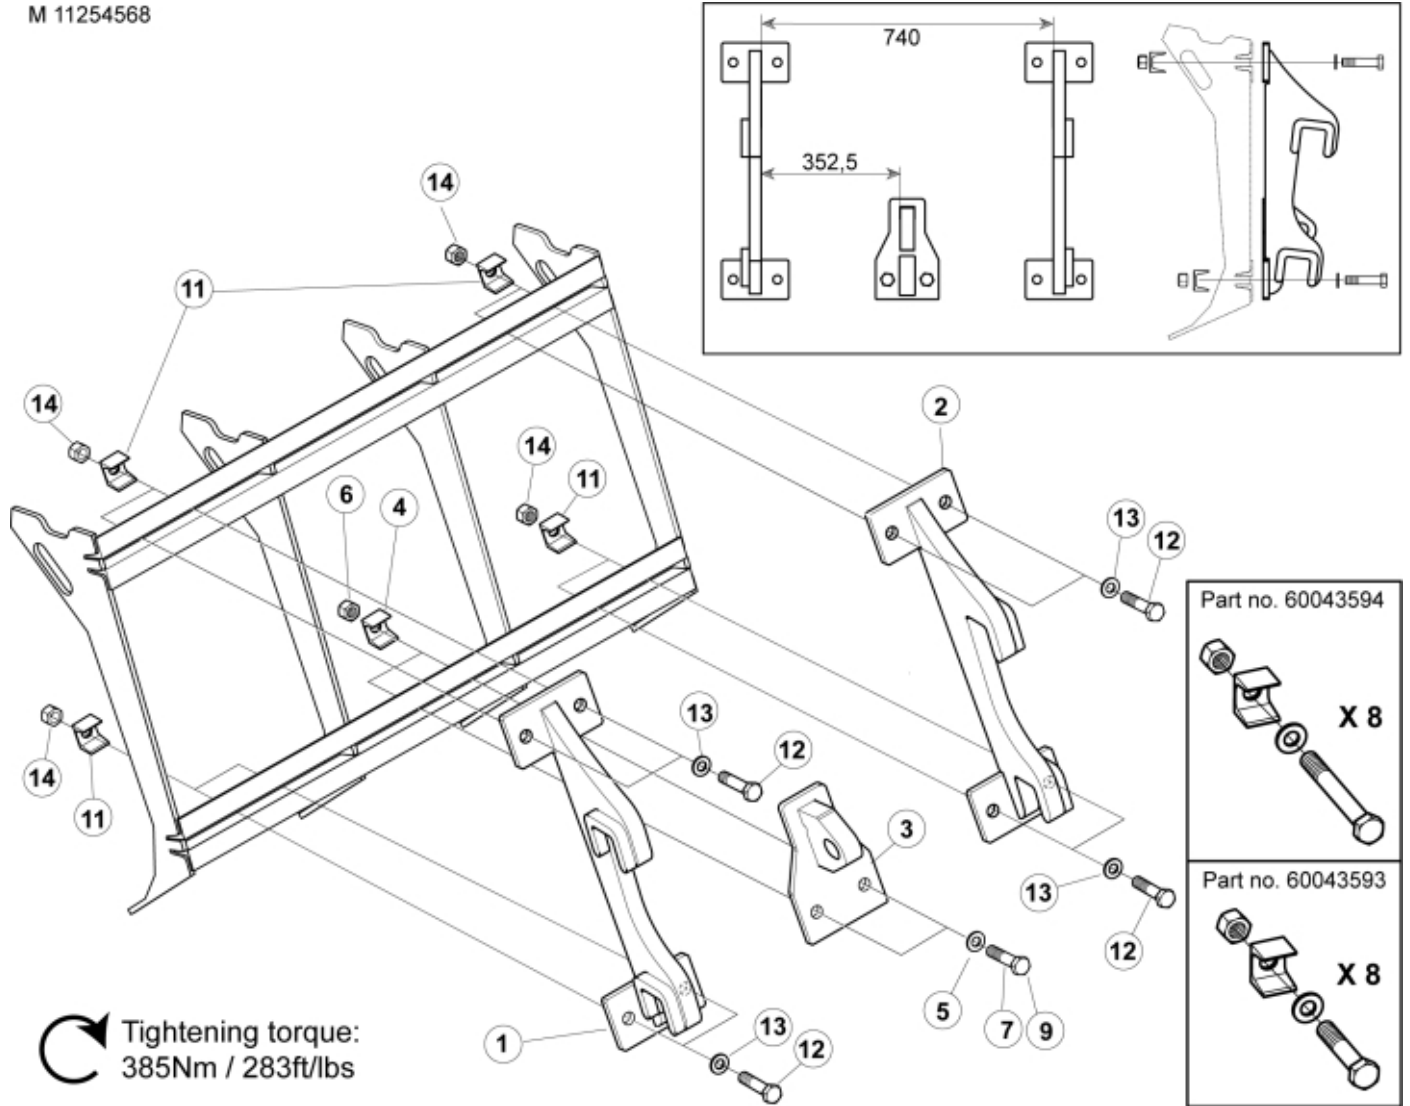

M 11254568

**Part assemblies** Attachment Schäffer Square

| PartNo   | Pos | Qty   | Name                       | Specifications  |
|----------|-----|-------|----------------------------|---|
| 11254568 |     | 1     | Attachment Schäffer Square |   |
| 60018606 | 1   | 1 PCS | •• Bracket LH              |   |
| 60018113 | 2   | 1 PCS | •• Bracket RH              |   |
| 60018120 | 3   | 1 PCS | •• Bracket                 |   |
| 60043595 |     | 1 PCS | • Screw kit                | Centre Bracket, Part is included in kit 11255098 Attachment kit Dieci Large, 11255234 Attachment kit Dieci Medium   |
| 60043157 | 4   | 2     | •• Clamp                   | Part is included in kit 11255098 Attachment kit Dieci Large, 11255234 Attachment kit Dieci Medium, 11255238 Attachment kit Dieci Small, 11255241 Attachment kit JLG Deutz, 11255233 Attachment kit Schäffer type SWH, 11255326 Attachment kit Weidemann, 11255184 Attachment kit CAT TH, 11255096 Attachment kit Merlo, Part is included in kit 11255098 Attachment kit Dieci Large, 11255234 Attachment kit Dieci Medium, 11255238 Attachment kit Dieci Small, 11255241 Attachment kit JLG Deutz, 11255233 Attachment kit Schäffer type SWH, 11255326 Attachment kit Weidemann, 11255184 Attachment kit CAT TH, 11255096 Attachment kit Merlo, Part is included in kit 11255098 Attachment kit Dieci Large, 11255234 Attachment kit Dieci Medium, 11255238 Attachment kit Dieci Small, 11255241 Attachment kit JLG Deutz, 11255233 Attachment kit Schäffer type SWH, 11255326 Attachment kit Weidemann, 11255184 Attachment kit CAT TH, 11255096 Attachment kit Merlo                  |
| 5013109  | 5   | 2     | •• Washer                  | BRB 20 x 36 x 3, Part is included in kit 11255098 Attachment kit Dieci Large, 11255234 Attachment kit Dieci Medium, 11255238 Attachment kit Dieci Small, 11255241 Attachment kit JLG Deutz, 11255233 Attachment kit Schäffer type SWH, 11255326 Attachment kit Weidemann, 11255184 Attachment kit CAT TH, 11255096 Attachment kit Merlo, Part is included in kit 11255098 Attachment kit Dieci Large, 11255234 Attachment kit Dieci Medium, 11255238 Attachment kit Dieci Small, 11255241 Attachment kit JLG Deutz, 11255233 Attachment kit Schäffer type SWH, 11255326 Attachment kit Weidemann, 11255184 Attachment kit CAT TH, 11255096 Attachment kit Merlo, Part is included in kit 11255098 Attachment kit Dieci Large, 11255234 Attachment kit Dieci Medium, 11255238 Attachment kit Dieci Small, 11255241 Attachment kit JLG Deutz, 11255233 Attachment kit Schäffer type SWH, 11255326 Attachment kit Weidemann, 11255184 Attachment kit CAT TH, 11255096 Attachment kit Merlo |