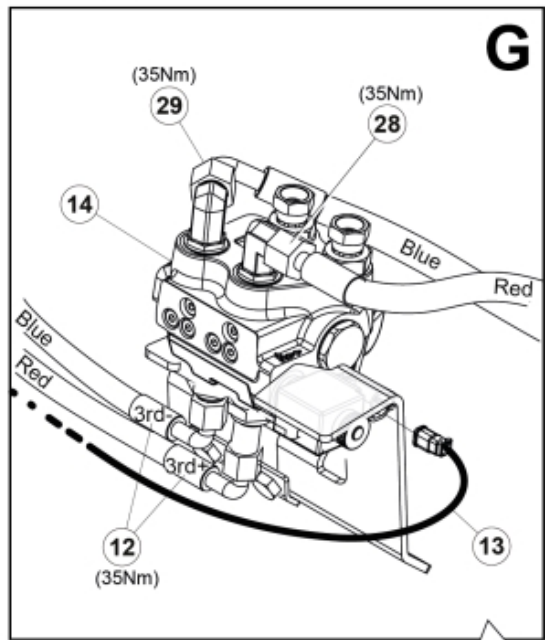

M 60020007-08-09-11-13-14-17-21-23-24\_2

**Part assemblies** 3rd+4th service, ISO-A

PartNo	Pos	Qty	Name	Specifications
60020007		1	3rd+4th service, ISO-A	
4501092	1	1	Block cpl	3rd service, Replaces 4500105, 01/03/2019 00:00:00
5004919	2	4	Screw	MC6S M8x16
60032284	3	1	Hose guide	Replaces 60015059
5050608	4	2	Screw	MC6S M10x20 Loc
60018601	6	1	Plate	
5002081	7	2	Screw	M6S M10 x 110 (8.8)
5011554	8	2	Nut	Loc-King M10
60019369	10	1	Hose cover	
60018349	11	1	Bracket	
60014066	12	2	Hose	3/8" L=1260 1/2GRLMA - 3/8G90LMA
60032063	13	1	Cable	4th service. (replaces 60015907)
4501105	14	1	Block cpl	4th service, Replaces 60011052, 01/03/2019 00:00:00 (2019/03-)
1120011	15	1	Adaptor	R1/2"-R3/8"
1120158	16	1	Adaptor	R 1/2" - R 3/8"
5013853	17	6	Dowty washer	Tredo 1/2", Part is included in kit 60007907 Hose cpl., 9032177 Hose cpl.
5044131	18	4	Quick Coupling	R 1/2"
5022157	19	2	Washer, red	
5022159	20	2	Washer, blue	
5044129	27	4	Dust Cover	1/2" Male