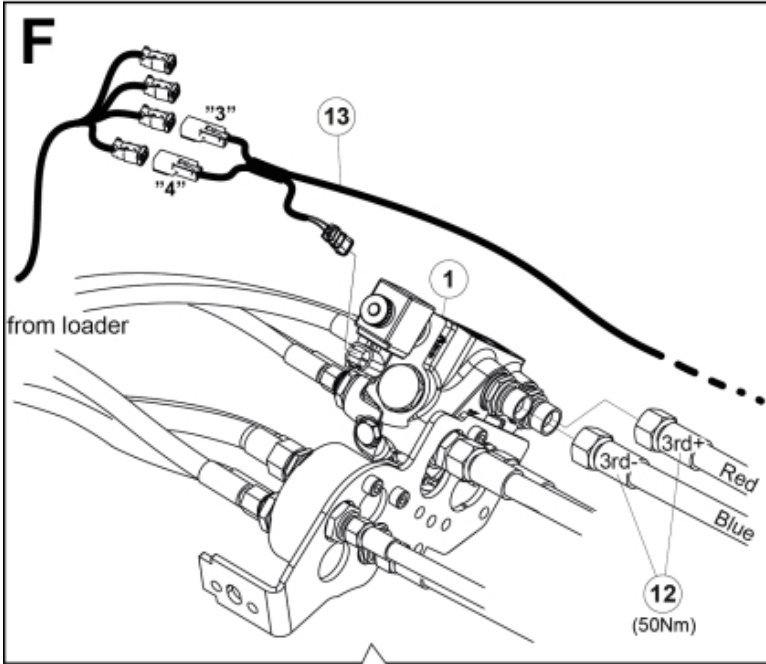

M 60020007-08-09-11-13-14-17-21-23-24\_2

**Part assemblies** 3rd+4th service, ISO-A

PartNo	Pos	Qty	Name	Specifications
60020007		1	3rd+4th service, ISO-A	
4501092	1	1	Block cpl	3rd service, Replaces 4500105, 01/03/2019 00:00:00
5004919	2	4	Screw	MC6S M8x16
60032284	3	1	Hose guide	Replaces 60015059
5050608	4	2	Screw	MC6S M10x20 Loc
60018601	6	1	Plate	
5002081	7	2	Screw	M6S M10 x 110 (8.8)
5011554	8	2	Nut	Loc-King M10
60019369	10	1	Hose cover	
60018349	11	1	Bracket	
60014066	12	2	Hose	3/8" L=1260 1/2GRLMA - 3/8G90LMA
60032063	13	1	Cable	4th service. (replaces 60015907)
4501105	14	1	Block cpl	4th service, Replaces 60011052, 01/03/2019 00:00:00 (2019/03-)
1120011	15	1	Adaptor	R1/2"-R3/8"
1120158	16	1	Adaptor	R 1/2" - R 3/8"
5013853	17	6	Dowty washer	Tredo 1/2", Part is included in kit 60007907 Hose cpl., 9032177 Hose cpl.
5044131	18	4	Quick Coupling	R 1/2"
5022157	19	2	Washer, red	
5022159	20	2	Washer, blue	
5044129	27	4	Dust Cover	1/2" Male