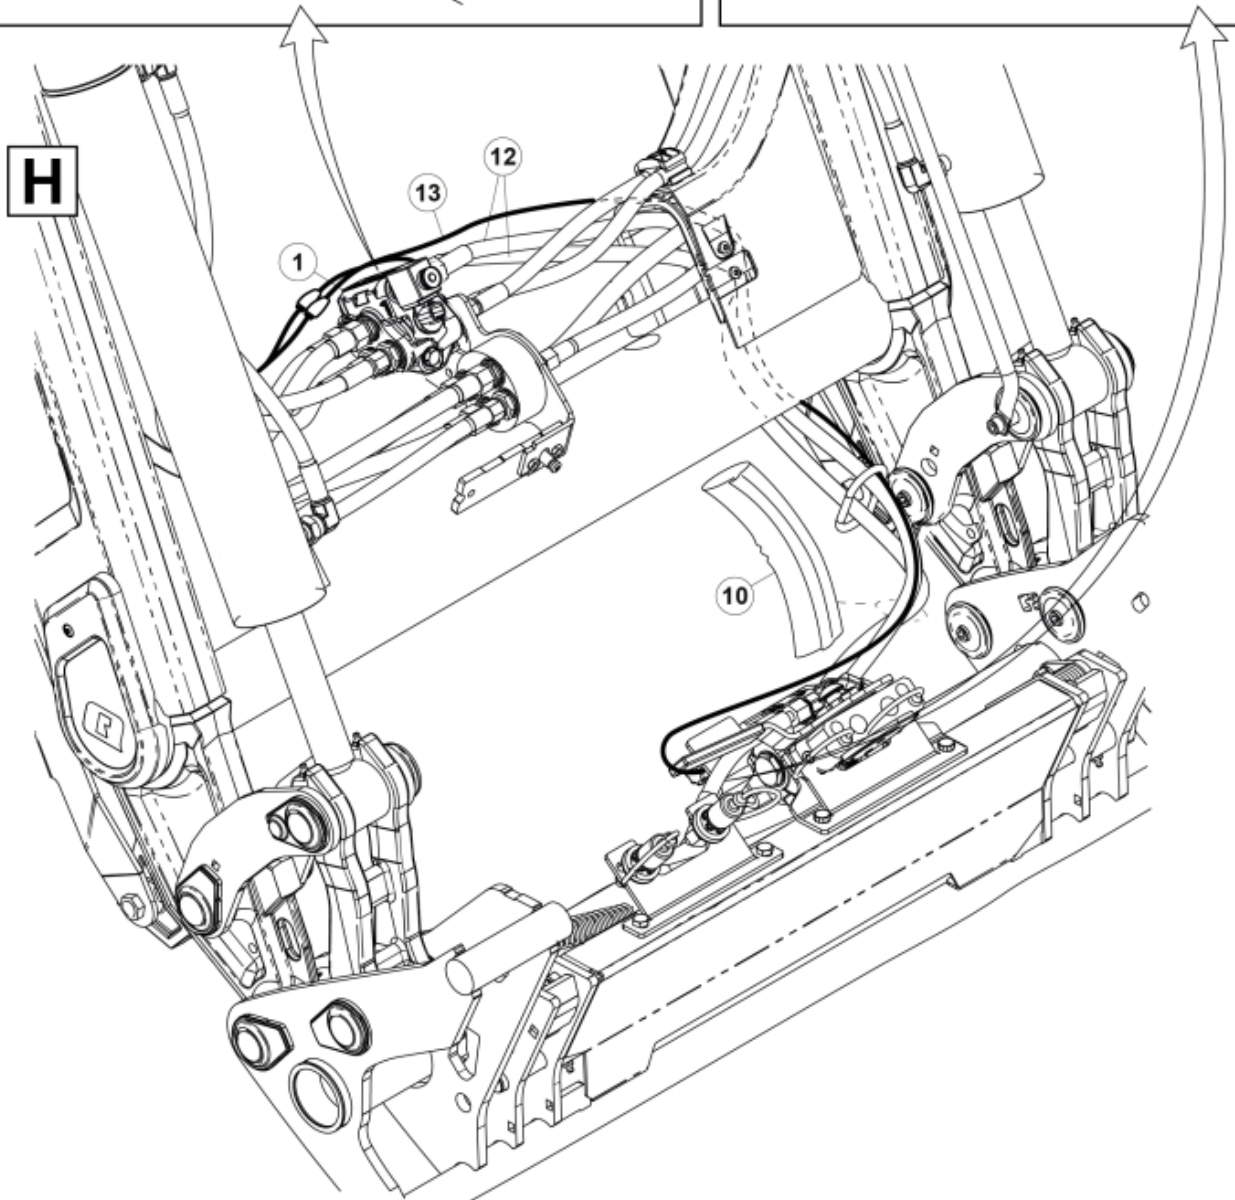

M 60020007-08-09-11-13-14-17-21-23-24\_2

**Part assemblies** 3rd+4th service, ISO-A

PartNo	Pos	Qty	Name	Specifications
60020007		1	3rd+4th service, ISO-A	
4501092	1	1	Block cpl	3rd service, Replaces 4500105, 01/03/2019 00:00:00
5004919	2	4	Screw	MC6S M8x16
60032284	3	1	Hose guide	Replaces 60015059
5050608	4	2	Screw	MC6S M10x20 Loc
60018601	6	1	Plate	
5002081	7	2	Screw	M6S M10 x 110 (8.8)
5011554	8	2	Nut	Loc-King M10
60019369	10	1	Hose cover	
60018349	11	1	Bracket	
60014066	12	2	Hose	3/8" L=1260 1/2GRLMA - 3/8G90LMA
60032063	13	1	Cable	4th service. (replaces 60015907)
4501105	14	1	Block cpl	4th service, Replaces 60011052, 01/03/2019 00:00:00 (2019/03-)
1120011	15	1	Adaptor	R1/2"-R3/8"
1120158	16	1	Adaptor	R 1/2" - R 3/8"
5013853	17	6	Dowty washer	Tredo 1/2", Part is included in kit 60007907 Hose cpl., 9032177 Hose cpl.
5044131	18	4	Quick Coupling	R 1/2"
5022157	19	2	Washer, red	
5022159	20	2	Washer, blue	
5044129	27	4	Dust Cover	1/2" Male