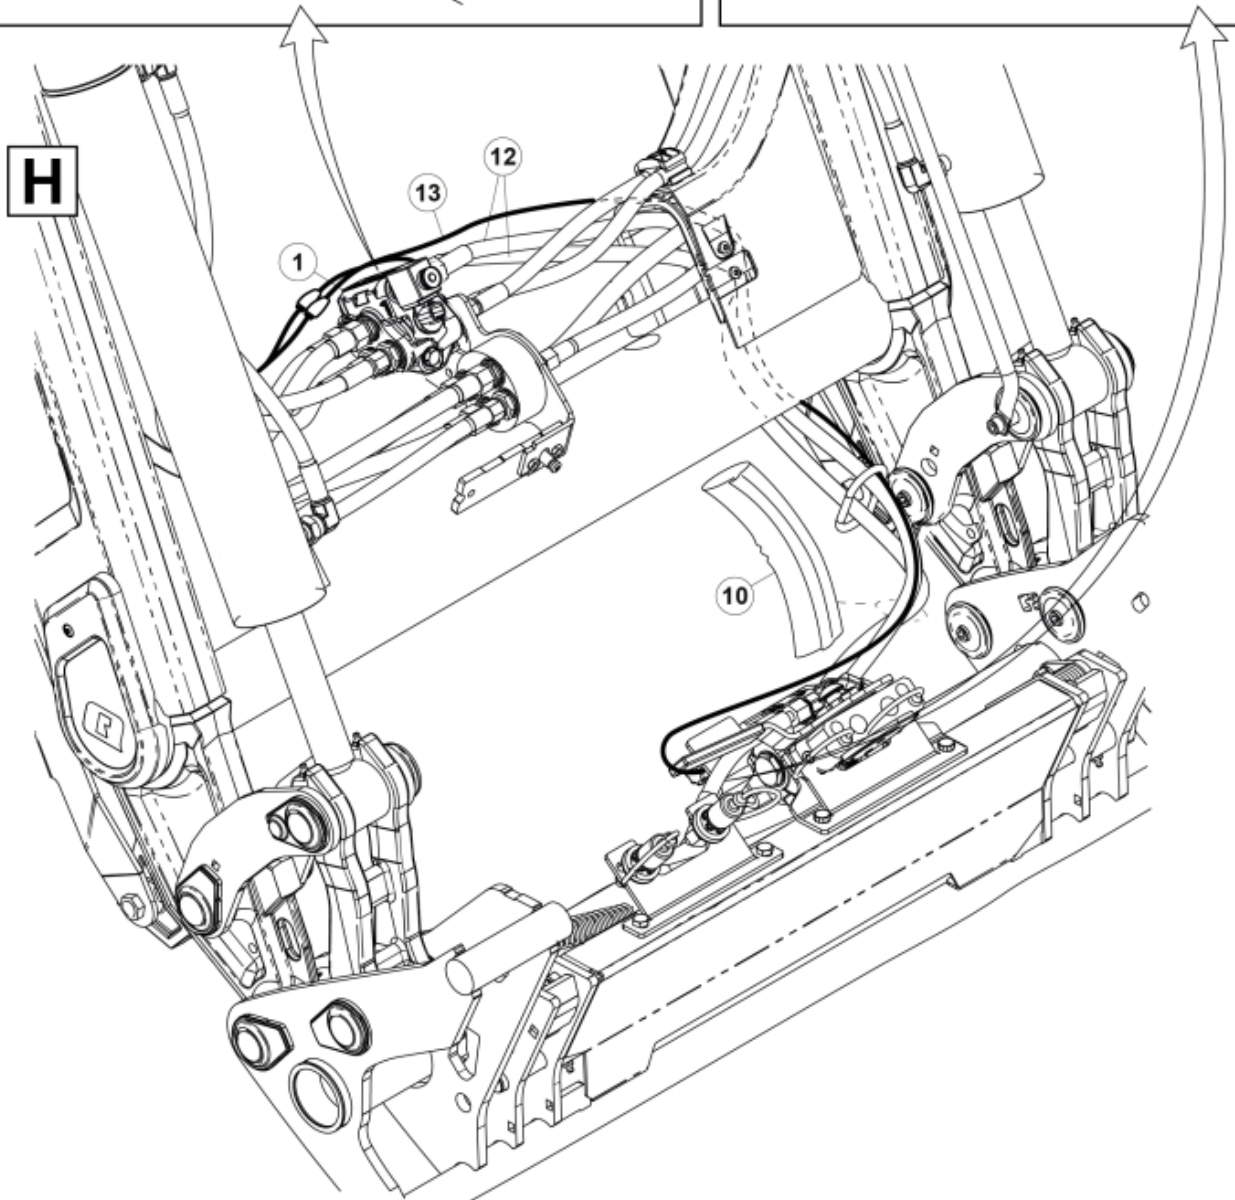

M 60020007-08-09-11-13-14-17-21-23-24_2

Description DL
Part assemblies 3rd+4th service, ISO-A

PartNo	Pos	Qty	Name	Specifications
60020008		1	3rd+4th service, ISO-A	
4501092	1	1	Block cpl	3rd service, Replaces 4500105, 01/03/2019 00:00:00
5004919	2	4	Screw	MC6S M8x16
60032284	3	1	Hose guide	Replaces 60015059
5050608	4	2	Screw	MC6S M10x20 Loc
60018601	6	1	Plate	
5002081	7	2	Screw	M6S M10 x 110 (8.8)
5011554	8	2	Nut	Loc-King M10
60019369	10	1	Hose cover	
60018349	11	1	Bracket	
60015750	12	2 PCS	Hose	3/8" L=1330 1/2GRLMA - 3/8G90LMA
60032063	13	1	Cable	4th service. (replaces 60015907)
4501105	14	1	Block cpl	4th service, Replaces 60011052, 01/03/2019 00:00:00 (2019/03-)
1120011	15	1	Adaptor	R1/2"-R3/8"
1120158	16	1	Adaptor	R 1/2" - R 3/8"
5013853	17	6	Dowty washer	Tredo 1/2", Part is included in kit 60007907 Hose cpl., 9032177 Hose cpl.
5044131	18	4	Quick Coupling	R 1/2"
5022157	19	2	Washer, red	
5022159	20	2	Washer, blue	
5044129	27	4	Dust Cover	1/2" Male