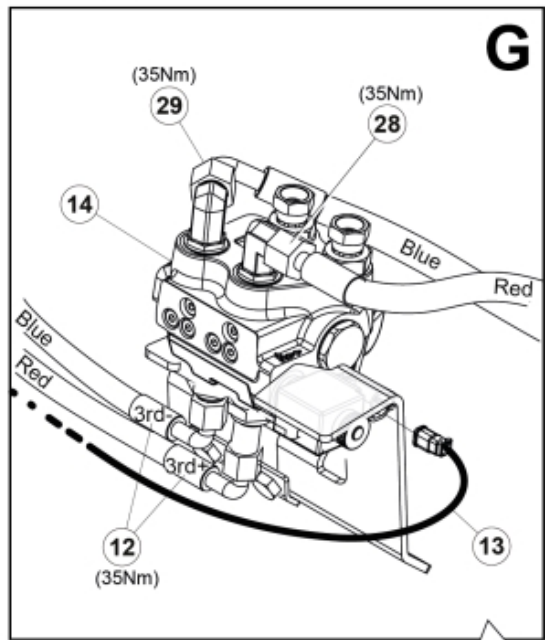

M 60020007-08-09-11-13-14-17-21-23-24_2

Description DL
Part assemblies 3rd+4th service, ISO-A

PartNo	Pos	Qty	Name	Specifications
60020008		1	3rd+4th service, ISO-A	
4501092	1	1	Block cpl	3rd service, Replaces 4500105, 01/03/2019 00:00:00
5004919	2	4	Screw	MC6S M8x16
60032284	3	1	Hose guide	Replaces 60015059
5050608	4	2	Screw	MC6S M10x20 Loc
60018601	6	1	Plate	
5002081	7	2	Screw	M6S M10 x 110 (8.8)
5011554	8	2	Nut	Loc-King M10
60019369	10	1	Hose cover	
60018349	11	1	Bracket	
60015750	12	2 PCS	Hose	3/8" L=1330 1/2GRLMA - 3/8G90LMA
60032063	13	1	Cable	4th service. (replaces 60015907)
4501105	14	1	Block cpl	4th service, Replaces 60011052, 01/03/2019 00:00:00 (2019/03-)
1120011	15	1	Adaptor	R1/2"-R3/8"
1120158	16	1	Adaptor	R 1/2" - R 3/8"
5013853	17	6	Dowty washer	Tredo 1/2", Part is included in kit 60007907 Hose cpl., 9032177 Hose cpl.
5044131	18	4	Quick Coupling	R 1/2"
5022157	19	2	Washer, red	
5022159	20	2	Washer, blue	
5044129	27	4	Dust Cover	1/2" Male