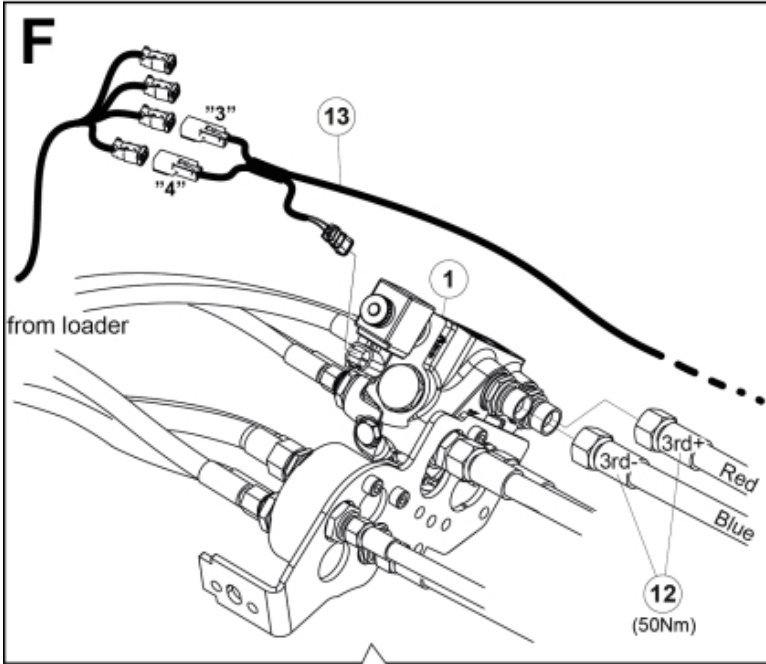

M 60020007-08-09-11-13-14-17-21-23-24_2

Description DL
Part assemblies 3rd+4th service, ISO-A

PartNo	Pos	Qty	Name	Specifications
60020008		1	3rd+4th service, ISO-A	
4501092	1	1	Block cpl	3rd service, Replaces 4500105, 01/03/2019 00:00:00
5004919	2	4	Screw	MC6S M8x16
60032284	3	1	Hose guide	Replaces 60015059
5050608	4	2	Screw	MC6S M10x20 Loc
60018601	6	1	Plate	
5002081	7	2	Screw	M6S M10 x 110 (8.8)
5011554	8	2	Nut	Loc-King M10
60019369	10	1	Hose cover	
60018349	11	1	Bracket	
60015750	12	2 PCS	Hose	3/8" L=1330 1/2GRLMA - 3/8G90LMA
60032063	13	1	Cable	4th service. (replaces 60015907)
4501105	14	1	Block cpl	4th service, Replaces 60011052, 01/03/2019 00:00:00 (2019/03-)
1120011	15	1	Adaptor	R1/2"-R3/8"
1120158	16	1	Adaptor	R 1/2" - R 3/8"
5013853	17	6	Dowty washer	Tredo 1/2", Part is included in kit 60007907 Hose cpl., 9032177 Hose cpl.
5044131	18	4	Quick Coupling	R 1/2"
5022157	19	2	Washer, red	
5022159	20	2	Washer, blue	
5044129	27	4	Dust Cover	1/2" Male