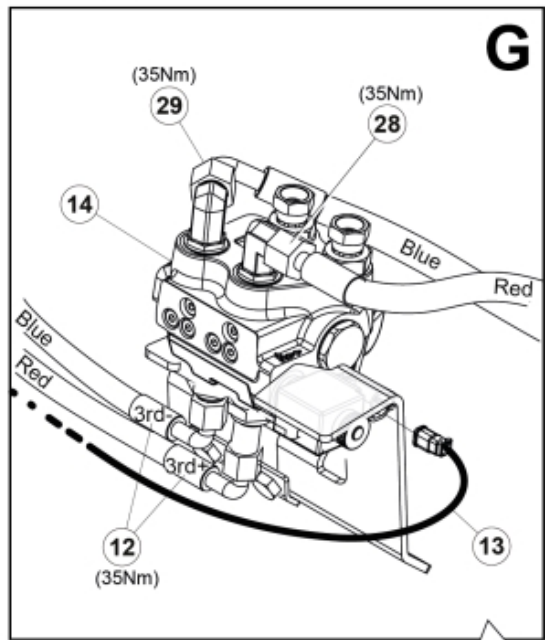

M 60020007-08-09-11-13-14-17-21-23-24_2

Part assemblies 3rd+4th service, SelectoFix Euro

PartNo	Pos	Qty	Name	Specifications
60020009		1	3rd+4th service, SelectoFix Euro	
4501092	1	1	Block cpl	3rd service, Replaces 4500105, 01/03/2019 00:00:00
5004919	2	4	Screw	MC6S M8x16
60032284	3	1	Hose guide	Replaces 60015059
5050608	4	2	Screw	MC6S M10x20 Loc
5011553	5	2	Nut	M6M M8 Loc-king
60018601	6	1	Plate	
5002081	7	2	Screw	M6S M10 x 110 (8.8)
5011554	8	6	Nut	Loc-King M10
5002077	9	4	Screw	M6S 10x30
60019369	10	1	Hose cover	
60018349	11	1	Bracket	
60014066	12	2	Hose	3/8" L=1260 1/2GRLMA - 3/8G90LMA
60032063	13	1	Cable	4th service. (replaces 60015907)
4501105	14	1	Block cpl	4th service, Replaces 60011052, 01/03/2019 00:00:00 (2019/03-)
1120011	15	1	Adaptor	R1/2"-R3/8"
1120158	16	1	Adaptor	R 1/2" - R 3/8"
5013853	17	4	Dowty washer	Tredo 1/2", Part is included in kit 60007907 Hose cpl., 9032177 Hose cpl.
5022157	19	1	Washer, red	
5022159	20	1	Washer, blue	
60011053	21	2	Adaptor	G1/2" - G3/8"
60014257	22	2	Adaptor	90°
10550369	23	1	Selecto Fix, Lower part	
60019087	24	2	Bracket	
5004061	25	2	Screw	MC6S M8x20
5044940	26	2	Coupling	ISO-A 1/2" Male - G3/8
5044129	27	2	Dust Cover	1/2" Male
60013269	28	1	Hose	3/8" L=215 3/8GRLMA - 3/8G90LMC
60013291	29	1	Hose	3/8" L=430 3/8G90LMA - 3/8G90LMA