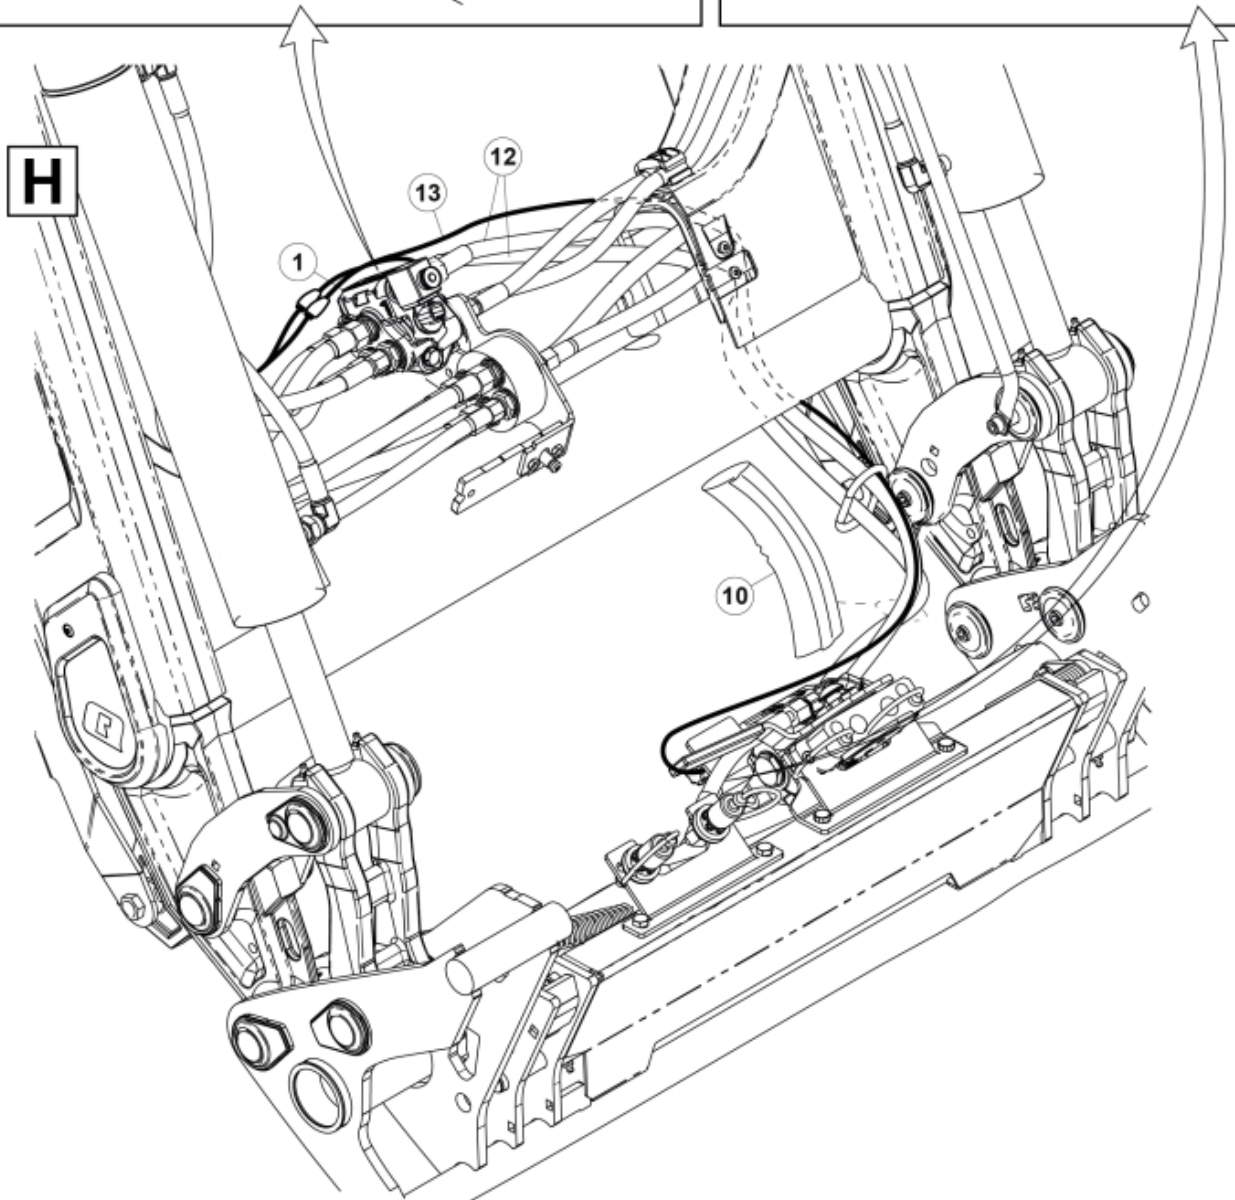

M 60020007-08-09-11-13-14-17-21-23-24_2

Part assemblies 3rd+4th service, SelectoFix Euro

PartNo	Pos	Qty	Name	Specifications
60020009		1	3rd+4th service, SelectoFix Euro	
4501092	1	1	Block cpl	3rd service, Replaces 4500105, 01/03/2019 00:00:00
5004919	2	4	Screw	MC6S M8x16
60032284	3	1	Hose guide	Replaces 60015059
5050608	4	2	Screw	MC6S M10x20 Loc
5011553	5	2	Nut	M6M M8 Loc-king
60018601	6	1	Plate	
5002081	7	2	Screw	M6S M10 x 110 (8.8)
5011554	8	6	Nut	Loc-King M10
5002077	9	4	Screw	M6S 10x30
60019369	10	1	Hose cover	
60018349	11	1	Bracket	
60014066	12	2	Hose	3/8" L=1260 1/2GRLMA - 3/8G90LMA
60032063	13	1	Cable	4th service. (replaces 60015907)
4501105	14	1	Block cpl	4th service, Replaces 60011052, 01/03/2019 00:00:00 (2019/03-)
1120011	15	1	Adaptor	R1/2"-R3/8"
1120158	16	1	Adaptor	R 1/2" - R 3/8"
5013853	17	4	Dowty washer	Tredo 1/2", Part is included in kit 60007907 Hose cpl., 9032177 Hose cpl.
5022157	19	1	Washer, red	
5022159	20	1	Washer, blue	
60011053	21	2	Adaptor	G1/2" - G3/8"
60014257	22	2	Adaptor	90°
10550369	23	1	Selecto Fix, Lower part	
60019087	24	2	Bracket	
5004061	25	2	Screw	MC6S M8x20
5044940	26	2	Coupling	ISO-A 1/2" Male - G3/8
5044129	27	2	Dust Cover	1/2" Male
60013269	28	1	Hose	3/8" L=215 3/8GRLMA - 3/8G90LMC
60013291	29	1	Hose	3/8" L=430 3/8G90LMA - 3/8G90LMA