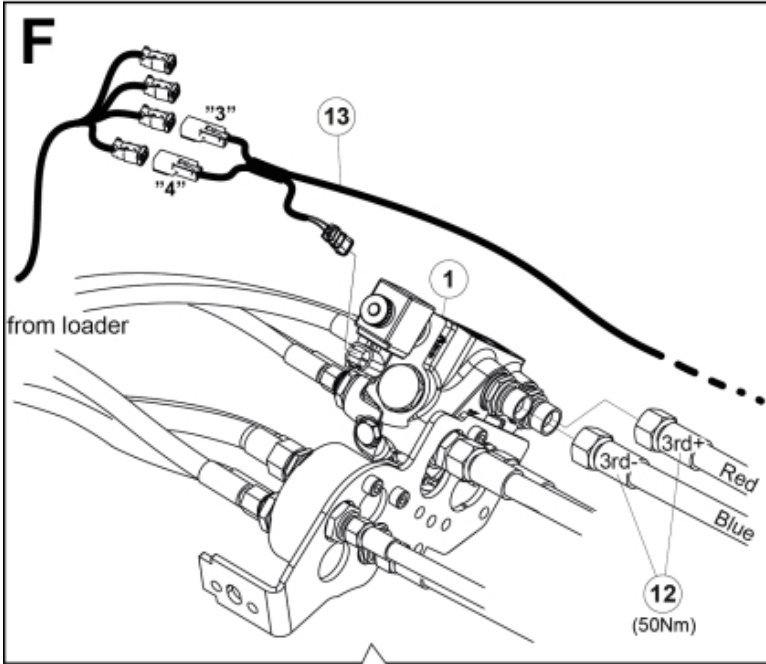

M 60020007-08-09-11-13-14-17-21-23-24_2

Part assemblies 3rd+4th service, SelectoFix Euro

PartNo	Pos	Qty	Name	Specifications
60020009		1	3rd+4th service, SelectoFix Euro	
4501092	1	1	Block cpl	3rd service, Replaces 4500105, 01/03/2019 00:00:00
5004919	2	4	Screw	MC6S M8x16
60032284	3	1	Hose guide	Replaces 60015059
5050608	4	2	Screw	MC6S M10x20 Loc
5011553	5	2	Nut	M6M M8 Loc-king
60018601	6	1	Plate	
5002081	7	2	Screw	M6S M10 x 110 (8.8)
5011554	8	6	Nut	Loc-King M10
5002077	9	4	Screw	M6S 10x30
60019369	10	1	Hose cover	
60018349	11	1	Bracket	
60014066	12	2	Hose	3/8" L=1260 1/2GRLMA - 3/8G90LMA
60032063	13	1	Cable	4th service. (replaces 60015907)
4501105	14	1	Block cpl	4th service, Replaces 60011052, 01/03/2019 00:00:00 (2019/03-)
1120011	15	1	Adaptor	R1/2"-R3/8"
1120158	16	1	Adaptor	R 1/2" - R 3/8"
5013853	17	4	Dowty washer	Tredo 1/2", Part is included in kit 60007907 Hose cpl., 9032177 Hose cpl.
5022157	19	1	Washer, red	
5022159	20	1	Washer, blue	
60011053	21	2	Adaptor	G1/2" - G3/8"
60014257	22	2	Adaptor	90°
10550369	23	1	Selecto Fix, Lower part	
60019087	24	2	Bracket	
5004061	25	2	Screw	MC6S M8x20
5044940	26	2	Coupling	ISO-A 1/2" Male - G3/8
5044129	27	2	Dust Cover	1/2" Male
60013269	28	1	Hose	3/8" L=215 3/8GRLMA - 3/8G90LMC
60013291	29	1	Hose	3/8" L=430 3/8G90LMA - 3/8G90LMA