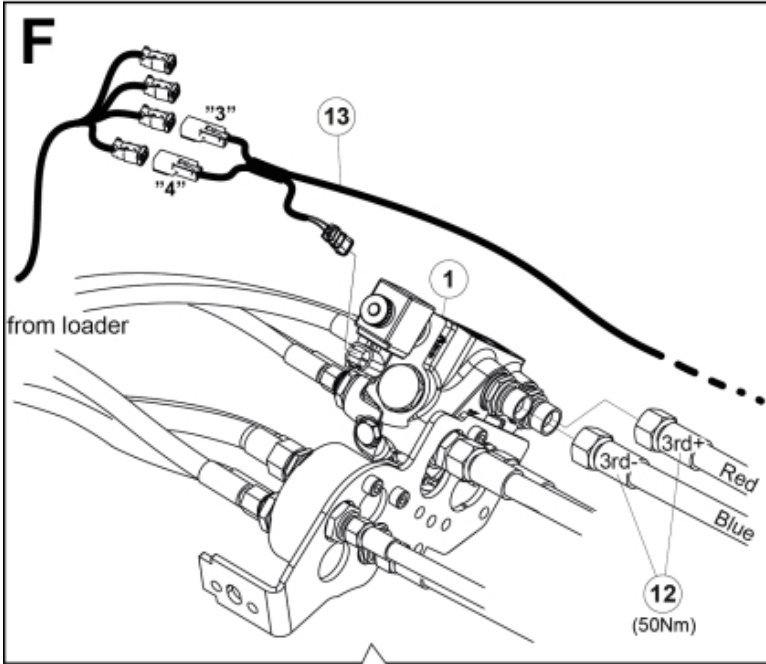

M 60020007-08-09-11-13-14-17-21-23-24\_2

**Description** DL  
**Part assemblies** 3rd+4th service, SelectoFix Euro

PartNo	Pos	Qty	Name	Specifications
60020011		1	3rd+4th service, SelectoFix Euro	
4501092	1	1	Block cpl	3rd service, Replaces 4500105, 01/03/2019 00:00:00
5004919	2	4	Screw	MC6S M8x16
60032284	3	1	Hose guide	Replaces 60015059
5050608	4	2	Screw	MC6S M10x20 Loc
5011553	5	2	Nut	M6M M8 Loc-king
60018601	6	1	Plate	
5002081	7	2	Screw	M6S M10 x 110 (8.8)
5011554	8	6	Nut	Loc-King M10
5002077	9	4	Screw	M6S 10x30
60019369	10	1	Hose cover	
60018349	11	1	Bracket	
60015750	12	2 PCS	Hose	3/8" L=1330 1/2GRLMA - 3/8G90LMA
60032063	13	1	Cable	4th service. (replaces 60015907)
4501105	14	1	Block cpl	4th service, Replaces 60011052, 01/03/2019 00:00:00 (2019/03-)
1120011	15	1	Adaptor	R1/2"-R3/8"
1120158	16	1	Adaptor	R 1/2" - R 3/8"
5013853	17	4	Dowty washer	Tredo 1/2", Part is included in kit 60007907 Hose cpl., 9032177 Hose cpl.
5022157	19	1	Washer, red	
5022159	20	1	Washer, blue	
60011053	21	2	Adaptor	G1/2" - G3/8"
60014257	22	2	Adaptor	90°
10550369	23	1	Selecto Fix, Lower part	
60019087	24	2	Bracket	
5004061	25	2	Screw	MC6S M8x20
5044940	26	2	Coupling	ISO-A 1/2" Male - G3/8
5044129	27	2	Dust Cover	1/2" Male
60013269	28	1	Hose	3/8" L=215 3/8GRLMA - 3/8G90LMC
60013291	29	1	Hose	3/8" L=430 3/8G90LMA - 3/8G90LMA