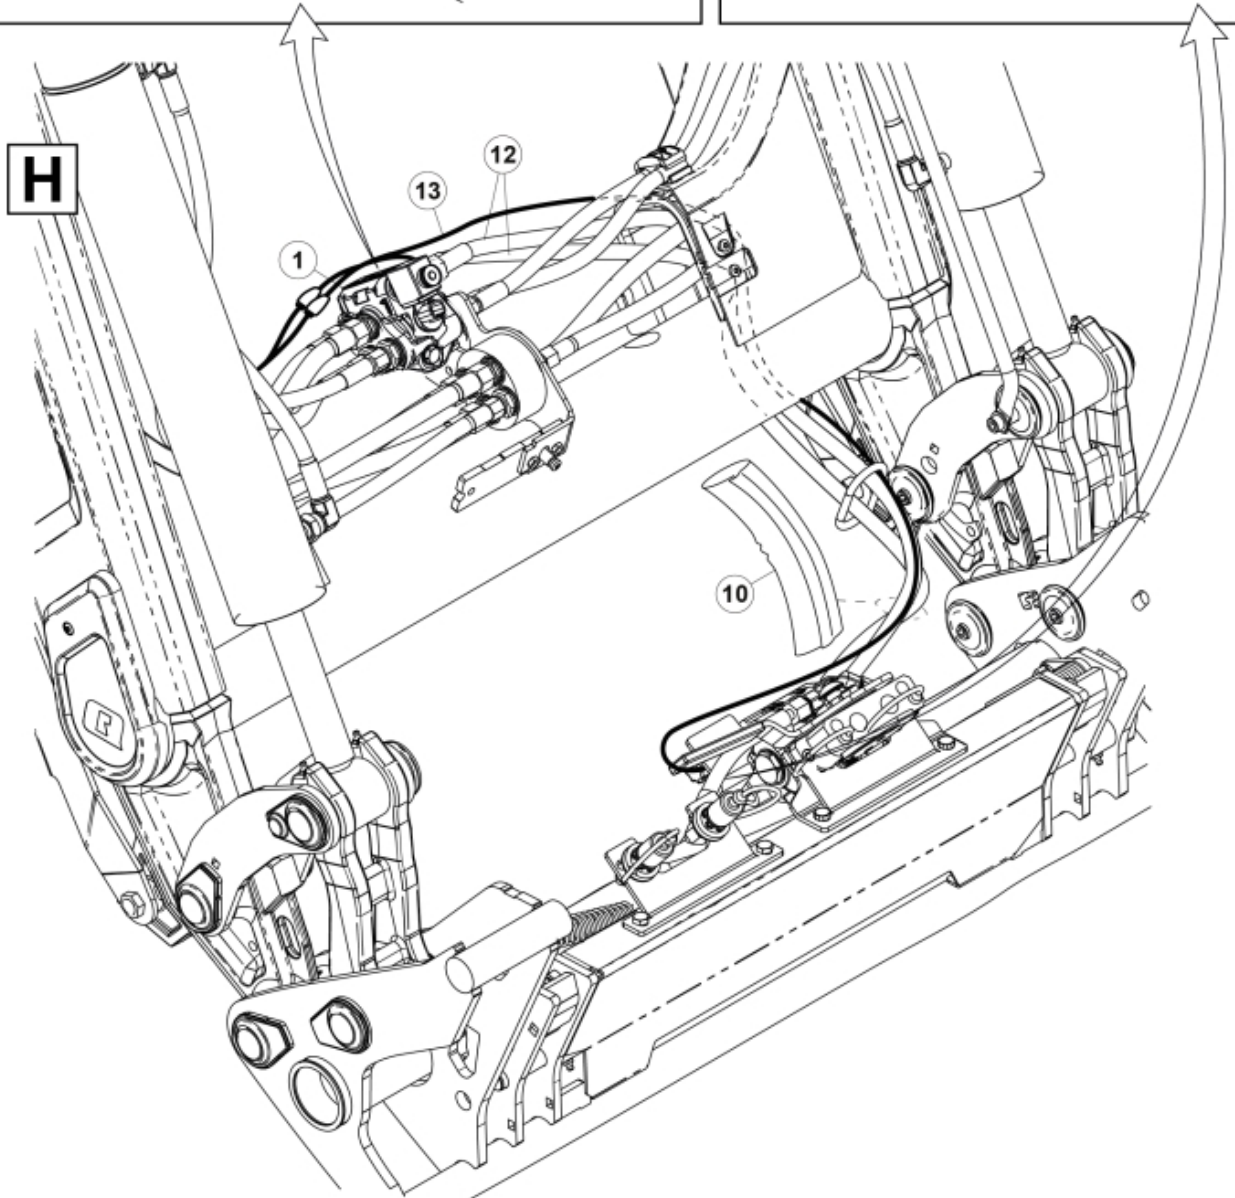

M 60020007-08-09-11-13-14-17-21-23-24_2

Description DL
Part assemblies 3rd+4th service, SelectoFix Euro

PartNo	Pos	Qty	Name	Specifications
60020011		1	3rd+4th service, SelectoFix Euro	
4501092	1	1	Block cpl	3rd service, Replaces 4500105, 3/1/2019 12:00:00 AM
5004919	2	4	Screw	MC6S M8x16
60032284	3	1	Hose guide	Replaces 60015059
5050608	4	2	Screw	MC6S M10x20 Loc
5011553	5	2	Nut	M6M M8 Loc-king
60018601	6	1	Plate	
5002081	7	2	Screw	M6S M10 x 110 (8.8)
5011554	8	6	Nut	Loc-King M10
5002077	9	4	Screw	M6S 10x30
60019369	10	1	Hose cover	
60018349	11	1	Bracket	
60015750	12	2 PCS	Hose	3/8" L=1330 1/2GRLMA - 3/8G90LMA
60032063	13	1	Cable	4th service. (replaces 60015907)
4501105	14	1	Block cpl	4th service, Replaces 60011052, 3/1/2019 12:00:00 AM (2019/03-)
1120011	15	1	Adaptor	R1/2"-R3/8"
1120158	16	1	Adaptor	R 1/2" - R 3/8"
5013853	17	4	Dowty washer	Tredo 1/2", Part is included in kit 60007907 Hose cpl., 9032177 Hose cpl.
5022157	19	1	Washer, red	
5022159	20	1	Washer, blue	
60011053	21	2	Adaptor	G1/2" - G3/8"
60014257	22	2	Adaptor	90°
10550369	23	1	Selecto Fix, Lower part	
60019087	24	2	Bracket	
5004061	25	2	Screw	MC6S M8x20
5044940	26	2	Coupling	ISO-A 1/2" Male - G3/8
5044129	27	2	Dust Cover	1/2" Male
60013269	28	1	Hose	3/8" L=215 3/8GRLMA - 3/8G90LMC
60013291	29	1	Hose	3/8" L=430 3/8G90LMA - 3/8G90LMA