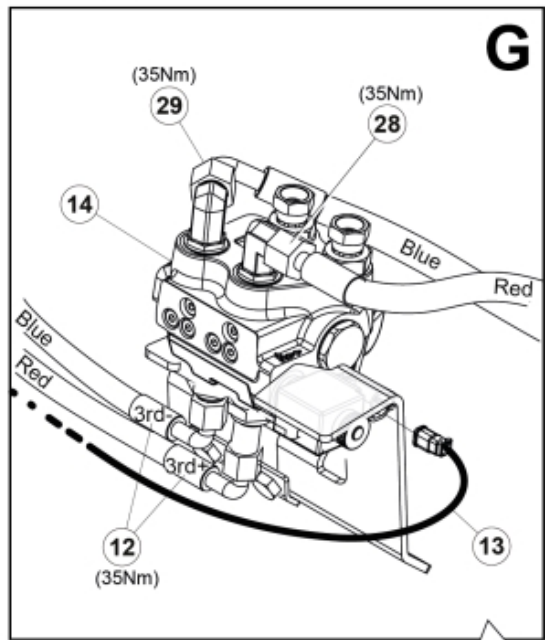

M 60020007-08-09-11-13-14-17-21-23-24\_2

**Description** DL  
**Part assemblies** 3rd+4th service, SelectoFix Euro

PartNo	Pos	Qty	Name	Specifications
60020011		1	3rd+4th service, SelectoFix Euro	
4501092	1	1	Block cpl	3rd service, Replaces 4500105, 01/03/2019 00:00:00
5004919	2	4	Screw	MC6S M8x16
60032284	3	1	Hose guide	Replaces 60015059
5050608	4	2	Screw	MC6S M10x20 Loc
5011553	5	2	Nut	M6M M8 Loc-king
60018601	6	1	Plate	
5002081	7	2	Screw	M6S M10 x 110 (8.8)
5011554	8	6	Nut	Loc-King M10
5002077	9	4	Screw	M6S 10x30
60019369	10	1	Hose cover	
60018349	11	1	Bracket	
60015750	12	2 PCS	Hose	3/8" L=1330 1/2GRLMA - 3/8G90LMA
60032063	13	1	Cable	4th service. (replaces 60015907)
4501105	14	1	Block cpl	4th service, Replaces 60011052, 01/03/2019 00:00:00 (2019/03-)
1120011	15	1	Adaptor	R1/2"-R3/8"
1120158	16	1	Adaptor	R 1/2" - R 3/8"
5013853	17	4	Dowty washer	Tredo 1/2", Part is included in kit 60007907 Hose cpl., 9032177 Hose cpl.
5022157	19	1	Washer, red	
5022159	20	1	Washer, blue	
60011053	21	2	Adaptor	G1/2" - G3/8"
60014257	22	2	Adaptor	90°
10550369	23	1	Selecto Fix, Lower part	
60019087	24	2	Bracket	
5004061	25	2	Screw	MC6S M8x20
5044940	26	2	Coupling	ISO-A 1/2" Male - G3/8
5044129	27	2	Dust Cover	1/2" Male
60013269	28	1	Hose	3/8" L=215 3/8GRLMA - 3/8G90LMC
60013291	29	1	Hose	3/8" L=430 3/8G90LMA - 3/8G90LMA