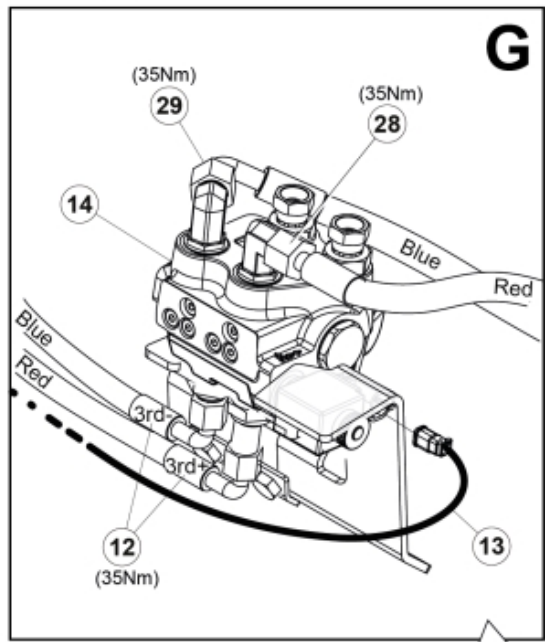

M 60020007-08-09-11-13-14-17-21-23-24_2

Description DL
Part assemblies 3rd+4th service, SelectoFix Euro

PartNo	Pos	Qty	Name	Specifications
60020011		1	3rd+4th service, SelectoFix Euro	
4501092	1	1	Block cpl	3rd service, Replaces 4500105, 3/1/2019 12:00:00 AM
5004919	2	4	Screw	MC6S M8x16
60032284	3	1	Hose guide	Replaces 60015059
5050608	4	2	Screw	MC6S M10x20 Loc
5011553	5	2	Nut	M6M M8 Loc-king
60018601	6	1	Plate	
5002081	7	2	Screw	M6S M10 x 110 (8.8)
5011554	8	6	Nut	Loc-King M10
5002077	9	4	Screw	M6S 10x30
60019369	10	1	Hose cover	
60018349	11	1	Bracket	
60015750	12	2 PCS	Hose	3/8" L=1330 1/2GRLMA - 3/8G90LMA
60032063	13	1	Cable	4th service. (replaces 60015907)
4501105	14	1	Block cpl	4th service, Replaces 60011052, 3/1/2019 12:00:00 AM (2019/03-)
1120011	15	1	Adaptor	R1/2"-R3/8"
1120158	16	1	Adaptor	R 1/2" - R 3/8"
5013853	17	4	Dowty washer	Tredo 1/2", Part is included in kit 60007907 Hose cpl., 9032177 Hose cpl.
5022157	19	1	Washer, red	
5022159	20	1	Washer, blue	
60011053	21	2	Adaptor	G1/2" - G3/8"
60014257	22	2	Adaptor	90°
10550369	23	1	Selecto Fix, Lower part	
60019087	24	2	Bracket	
5004061	25	2	Screw	MC6S M8x20
5044940	26	2	Coupling	ISO-A 1/2" Male - G3/8
5044129	27	2	Dust Cover	1/2" Male
60013269	28	1	Hose	3/8" L=215 3/8GRLMA - 3/8G90LMC
60013291	29	1	Hose	3/8" L=430 3/8G90LMA - 3/8G90LMA