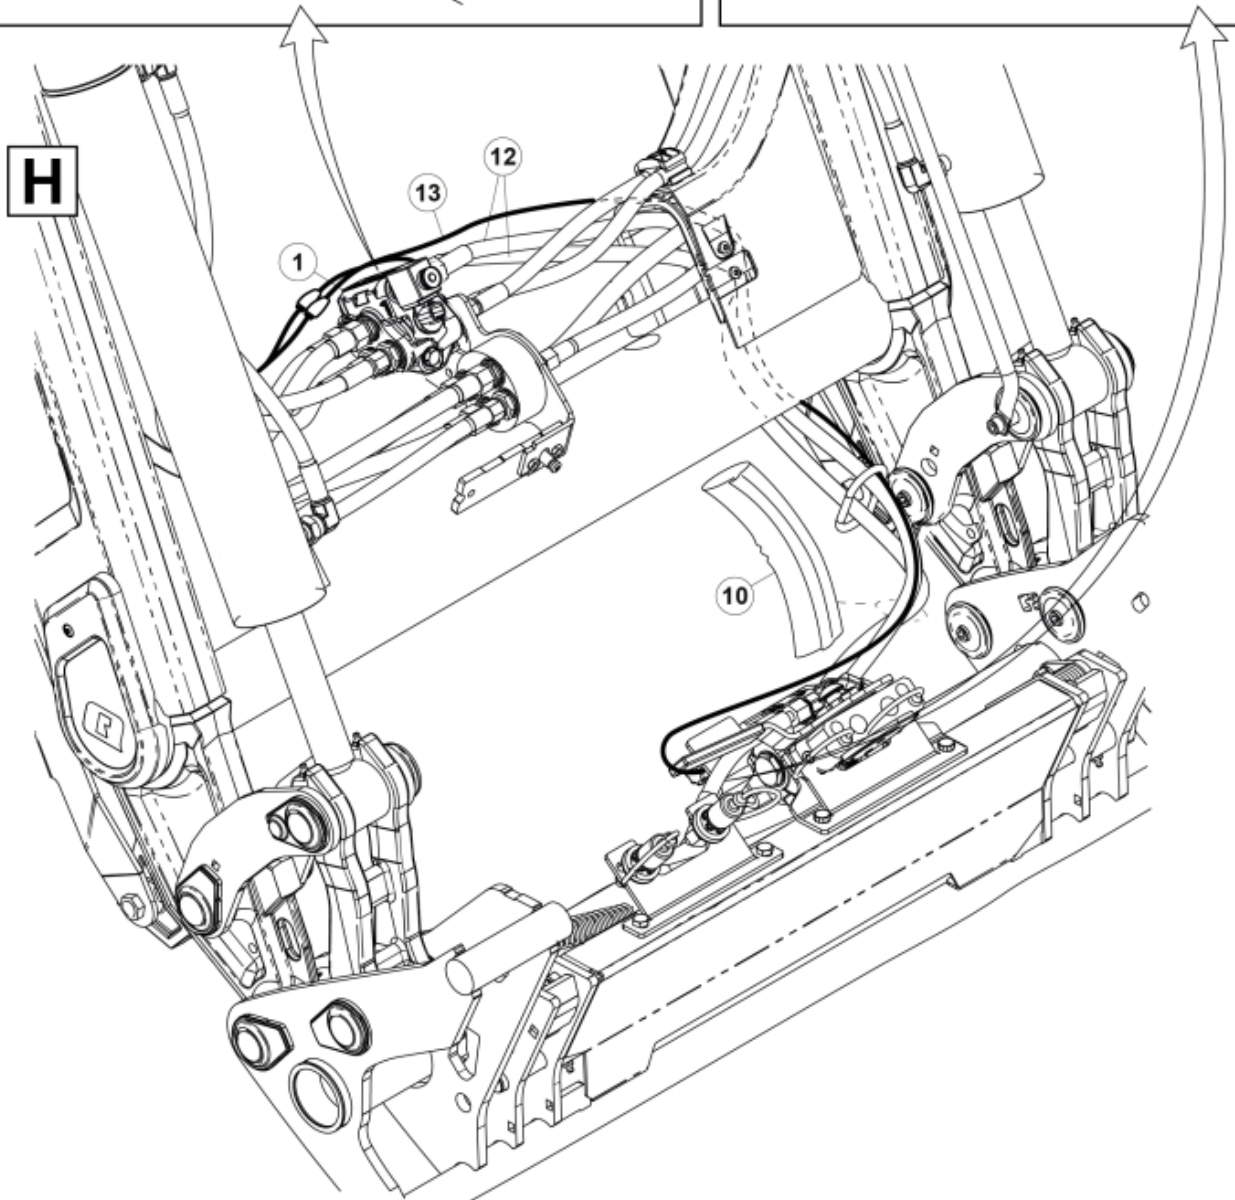

M 60020007-08-09-11-13-14-17-21-23-24\_2

**Description** DL  
**Part assemblies** 3rd+4th service, SelectoFix Euro

PartNo	Pos	Qty	Name	Specifications
60020011		1	3rd+4th service, SelectoFix Euro	
4501092	1	1	Block cpl	3rd service, Replaces 4500105, 01/03/2019 00:00:00
5004919	2	4	Screw	MC6S M8x16
60032284	3	1	Hose guide	Replaces 60015059
5050608	4	2	Screw	MC6S M10x20 Loc
5011553	5	2	Nut	M6M M8 Loc-king
60018601	6	1	Plate	
5002081	7	2	Screw	M6S M10 x 110 (8.8)
5011554	8	6	Nut	Loc-King M10
5002077	9	4	Screw	M6S 10x30
60019369	10	1	Hose cover	
60018349	11	1	Bracket	
60015750	12	2 PCS	Hose	3/8" L=1330 1/2GRLMA - 3/8G90LMA
60032063	13	1	Cable	4th service. (replaces 60015907)
4501105	14	1	Block cpl	4th service, Replaces 60011052, 01/03/2019 00:00:00 (2019/03-)
1120011	15	1	Adaptor	R1/2"-R3/8"
1120158	16	1	Adaptor	R 1/2" - R 3/8"
5013853	17	4	Dowty washer	Tredo 1/2", Part is included in kit 60007907 Hose cpl., 9032177 Hose cpl.
5022157	19	1	Washer, red	
5022159	20	1	Washer, blue	
60011053	21	2	Adaptor	G1/2" - G3/8"
60014257	22	2	Adaptor	90°
10550369	23	1	Selecto Fix, Lower part	
60019087	24	2	Bracket	
5004061	25	2	Screw	MC6S M8x20
5044940	26	2	Coupling	ISO-A 1/2" Male - G3/8
5044129	27	2	Dust Cover	1/2" Male
60013269	28	1	Hose	3/8" L=215 3/8GRLMA - 3/8G90LMC
60013291	29	1	Hose	3/8" L=430 3/8G90LMA - 3/8G90LMA