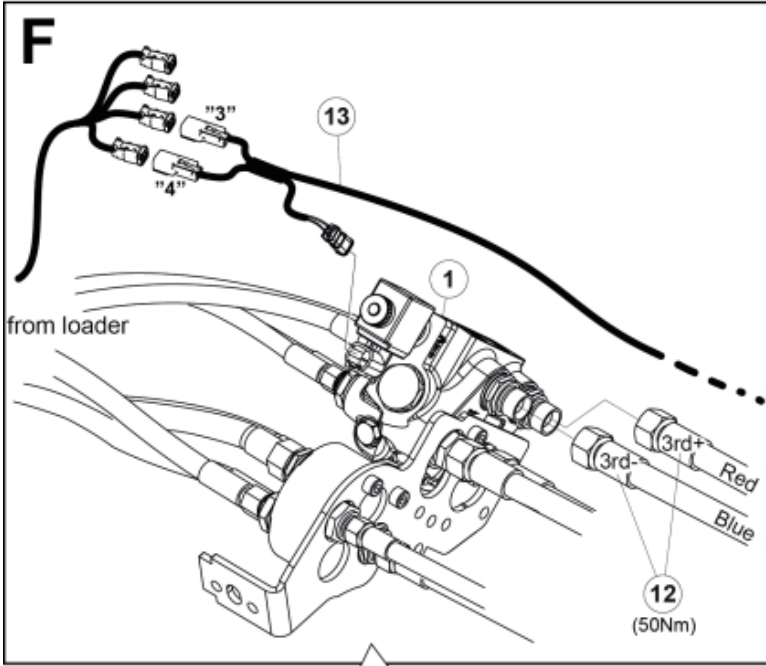

M 60020007-08-09-11-13-14-17-21-23-24_2

Description DL
Part assemblies 3rd+4th service, SelectoFix Euro

PartNo	Pos	Qty	Name	Specifications
60020011		1	3rd+4th service, SelectoFix Euro	
4501092	1	1	Block cpl	3rd service, Replaces 4500105, 3/1/2019 12:00:00 AM
5004919	2	4	Screw	MC6S M8x16
60032284	3	1	Hose guide	Replaces 60015059
5050608	4	2	Screw	MC6S M10x20 Loc
5011553	5	2	Nut	M6M M8 Loc-king
60018601	6	1	Plate	
5002081	7	2	Screw	M6S M10 x 110 (8.8)
5011554	8	6	Nut	Loc-King M10
5002077	9	4	Screw	M6S 10x30
60019369	10	1	Hose cover	
60018349	11	1	Bracket	
60015750	12	2 PCS	Hose	3/8" L=1330 1/2GRLMA - 3/8G90LMA
60032063	13	1	Cable	4th service. (replaces 60015907)
4501105	14	1	Block cpl	4th service, Replaces 60011052, 3/1/2019 12:00:00 AM (2019/03-)
1120011	15	1	Adaptor	R1/2"-R3/8"
1120158	16	1	Adaptor	R 1/2" - R 3/8"
5013853	17	4	Dowty washer	Tredo 1/2", Part is included in kit 60007907 Hose cpl., 9032177 Hose cpl.
5022157	19	1	Washer, red	
5022159	20	1	Washer, blue	
60011053	21	2	Adaptor	G1/2" - G3/8"
60014257	22	2	Adaptor	90°
10550369	23	1	Selecto Fix, Lower part	
60019087	24	2	Bracket	
5004061	25	2	Screw	MC6S M8x20
5044940	26	2	Coupling	ISO-A 1/2" Male - G3/8
5044129	27	2	Dust Cover	1/2" Male
60013269	28	1	Hose	3/8" L=215 3/8GRLMA - 3/8G90LMC
60013291	29	1	Hose	3/8" L=430 3/8G90LMA - 3/8G90LMA