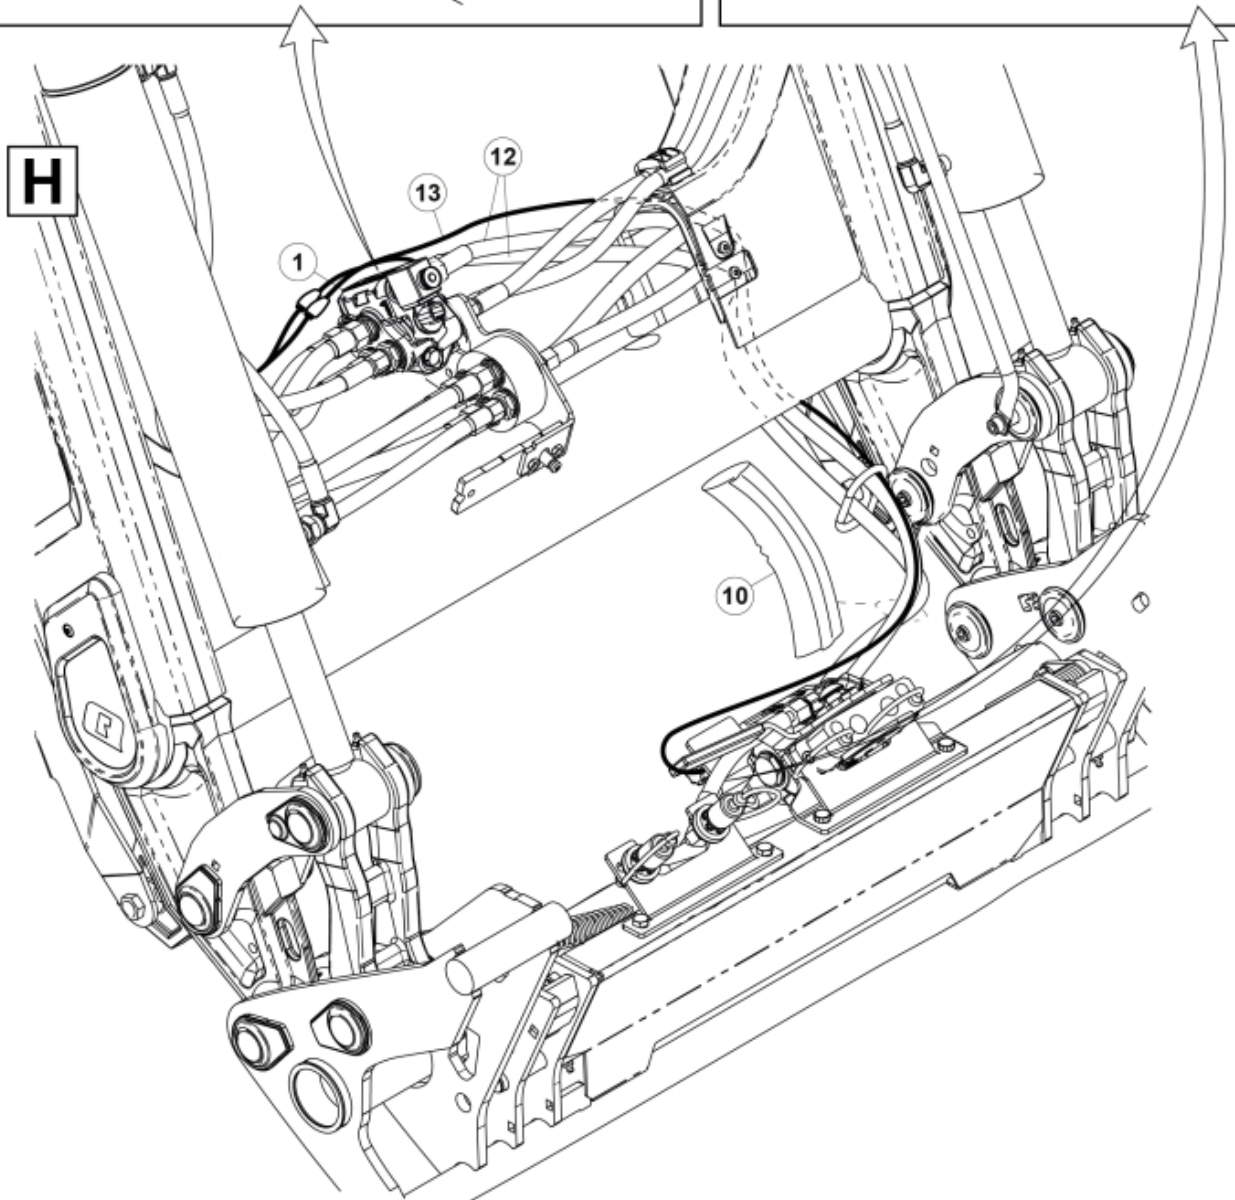

M 60020007-08-09-11-13-14-17-21-23-24_2

Part assemblies 3rd+4th service, SelectoFix Euro/SMS

PartNo	Pos	Qty	Name	Specifications
60020013		1	3rd+4th service, SelectoFix Euro/SMS	
4501092	1	1	Block cpl	3rd service, Replaces 4500105, 01/03/2019 00:00:00
5004919	2	4	Screw	MC6S M8x16
60032284	3	1	Hose guide	Replaces 60015059
5050608	4	2	Screw	MC6S M10x20 Loc
5011553	5	2	Nut	M6M M8 Loc-king
60018601	6	1	Plate	
5002081	7	2	Screw	M6S M10 x 110 (8.8)
5011554	8	6	Nut	Loc-King M10
5002077	9	4	Screw	M6S 10x30
60019369	10	1	Hose cover	
60019261	11	1	Bracket	Euro/SMS
60014066	12	2	Hose	3/8" L=1260 1/2GRLMA - 3/8G90LMA
60032063	13	1	Cable	4th service. (replaces 60015907)
4501105	14	1	Block cpl	4th service, Replaces 60011052, 01/03/2019 00:00:00 (2019/03-)
1120011	15	1	Adaptor	R1/2"-R3/8"
1120158	16	1	Adaptor	R 1/2" - R 3/8"
5013853	17	4	Dowty washer	Tredo 1/2", Part is included in kit 60007907 Hose cpl., 9032177 Hose cpl.
5022157	19	1	Washer, red	
5022159	20	1	Washer, blue	
60011053	21	2	Adaptor	G1/2" - G3/8"
60014257	22	2	Adaptor	90°
10550369	23	1	Selecto Fix, Lower part	
60018733	24	2	Bracket	Euro/SMS
5004061	25	2	Screw	MC6S M8x20
5044940	26	2	Coupling	ISO-A 1/2" Male - G3/8
5044129	27	2	Dust Cover	1/2" Male
60019712	28	1	Hose	3/8" L=205 3/8GRLMA - 3/8G90LMC
60019716	29	1	Hose	3/8" L=420 3/8G90LMA - 3/8G90LMC