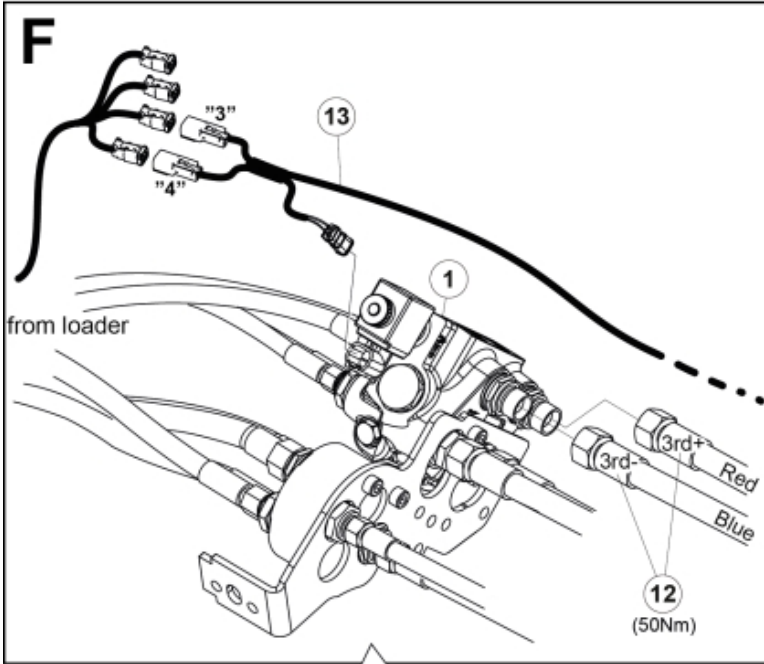

M 60020007-08-09-11-13-14-17-21-23-24_2

Part assemblies 3rd+4th service, SelectoFix Euro/SMS

PartNo	Pos	Qty	Name	Specifications
60020013		1	3rd+4th service, SelectoFix Euro/SMS	
4501092	1	1	Block cpl	3rd service, Replaces 4500105, 01/03/2019 00:00:00
5004919	2	4	Screw	MC6S M8x16
60032284	3	1	Hose guide	Replaces 60015059
5050608	4	2	Screw	MC6S M10x20 Loc
5011553	5	2	Nut	M6M M8 Loc-king
60018601	6	1	Plate	
5002081	7	2	Screw	M6S M10 x 110 (8.8)
5011554	8	6	Nut	Loc-King M10
5002077	9	4	Screw	M6S 10x30
60019369	10	1	Hose cover	
60019261	11	1	Bracket	Euro/SMS
60014066	12	2	Hose	3/8" L=1260 1/2GRLMA - 3/8G90LMA
60032063	13	1	Cable	4th service. (replaces 60015907)
4501105	14	1	Block cpl	4th service, Replaces 60011052, 01/03/2019 00:00:00 (2019/03-)
1120011	15	1	Adaptor	R1/2"-R3/8"
1120158	16	1	Adaptor	R 1/2" - R 3/8"
5013853	17	4	Dowty washer	Tredo 1/2", Part is included in kit 60007907 Hose cpl., 9032177 Hose cpl.
5022157	19	1	Washer, red	
5022159	20	1	Washer, blue	
60011053	21	2	Adaptor	G1/2" - G3/8"
60014257	22	2	Adaptor	90°
10550369	23	1	Selecto Fix, Lower part	
60018733	24	2	Bracket	Euro/SMS
5004061	25	2	Screw	MC6S M8x20
5044940	26	2	Coupling	ISO-A 1/2" Male - G3/8
5044129	27	2	Dust Cover	1/2" Male
60019712	28	1	Hose	3/8" L=205 3/8GRLMA - 3/8G90LMC
60019716	29	1	Hose	3/8" L=420 3/8G90LMA - 3/8G90LMC