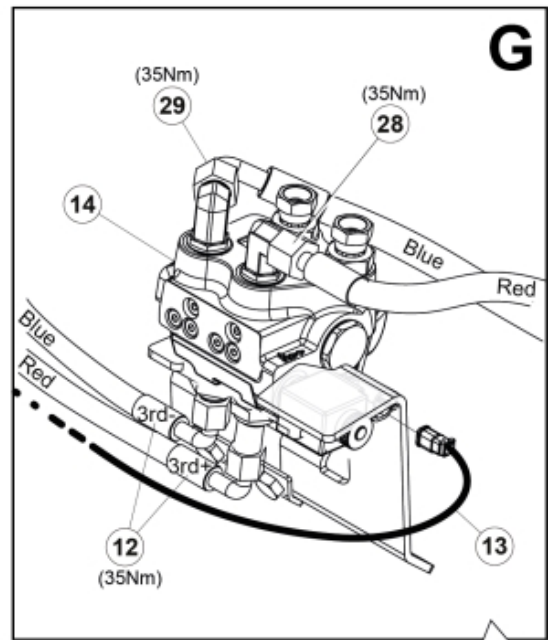

M 60020007-08-09-11-13-14-17-21-23-24_2

Part assemblies 3rd+4th service, SelectoFix Euro/SMS

PartNo	Pos	Qty	Name	Specifications
60020013		1	3rd+4th service, SelectoFix Euro/SMS	
4501092	1	1	Block cpl	3rd service, Replaces 4500105, 01/03/2019 00:00:00
5004919	2	4	Screw	MC6S M8x16
60032284	3	1	Hose guide	Replaces 60015059
5050608	4	2	Screw	MC6S M10x20 Loc
5011553	5	2	Nut	M6M M8 Loc-king
60018601	6	1	Plate	
5002081	7	2	Screw	M6S M10 x 110 (8.8)
5011554	8	6	Nut	Loc-King M10
5002077	9	4	Screw	M6S 10x30
60019369	10	1	Hose cover	
60019261	11	1	Bracket	Euro/SMS
60014066	12	2	Hose	3/8" L=1260 1/2GRLMA - 3/8G90LMA
60032063	13	1	Cable	4th service. (replaces 60015907)
4501105	14	1	Block cpl	4th service, Replaces 60011052, 01/03/2019 00:00:00 (2019/03-)
1120011	15	1	Adaptor	R1/2"-R3/8"
1120158	16	1	Adaptor	R 1/2" - R 3/8"
5013853	17	4	Dowty washer	Tredo 1/2", Part is included in kit 60007907 Hose cpl., 9032177 Hose cpl.
5022157	19	1	Washer, red	
5022159	20	1	Washer, blue	
60011053	21	2	Adaptor	G1/2" - G3/8"
60014257	22	2	Adaptor	90°
10550369	23	1	Selecto Fix, Lower part	
60018733	24	2	Bracket	Euro/SMS
5004061	25	2	Screw	MC6S M8x20
5044940	26	2	Coupling	ISO-A 1/2" Male - G3/8
5044129	27	2	Dust Cover	1/2" Male
60019712	28	1	Hose	3/8" L=205 3/8GRLMA - 3/8G90LMC
60019716	29	1	Hose	3/8" L=420 3/8G90LMA - 3/8G90LMC