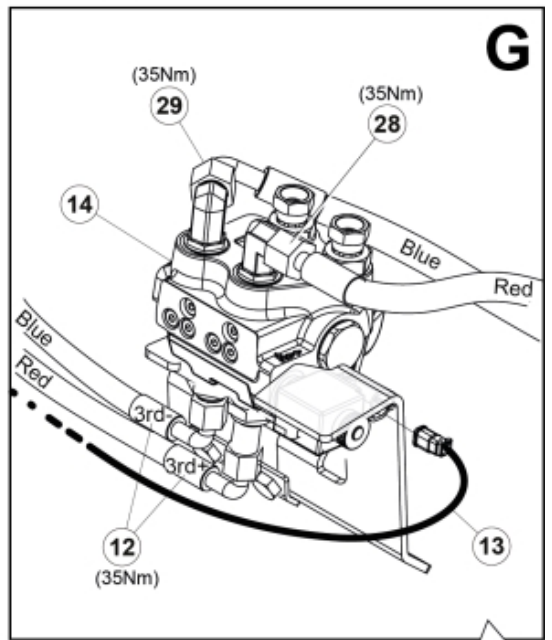

M 60020007-08-09-11-13-14-17-21-23-24_2

Description DL
Part assemblies 3rd+4th service, SelectoFix Euro/SMS

PartNo	Pos	Qty	Name	Specifications
60020014		1	3rd+4th service, SelectoFix Euro/SMS	
4501092	1	1	Block cpl	3rd service, Replaces 4500105, 01/03/2019 00:00:00
5004919	2	4	Screw	MC6S M8x16
60032284	3	1	Hose guide	Replaces 60015059
5050608	4	2	Screw	MC6S M10x20 Loc
5011553	5	2	Nut	M6M M8 Loc-king
60018601	6	1	Plate	
5002081	7	2	Screw	M6S M10 x 110 (8.8)
5011554	8	6	Nut	Loc-King M10
5002077	9	4	Screw	M6S 10x30
60019369	10	1	Hose cover	
60019261	11	1	Bracket	Euro/SMS
60015750	12	2 PCS	Hose	3/8" L=1330 1/2GRLMA - 3/8G90LMA
60032063	13	1	Cable	4th service. (replaces 60015907)
4501105	14	1	Block cpl	4th service, Replaces 60011052, 01/03/2019 00:00:00 (2019/03-)
1120011	15	1	Adaptor	R1/2"-R3/8"
1120158	16	1	Adaptor	R 1/2" - R 3/8"
5013853	17	4	Dowty washer	Tredo 1/2", Part is included in kit 60007907 Hose cpl., 9032177 Hose cpl.
5022157	19	1	Washer, red	
5022159	20	1	Washer, blue	
60011053	21	2	Adaptor	G1/2" - G3/8"
60014257	22	2	Adaptor	90°
10550369	23	1	Selecto Fix, Lower part	
60018733	24	2	Bracket	Euro/SMS
5004061	25	2	Screw	MC6S M8x20
5044940	26	2	Coupling	ISO-A 1/2" Male - G3/8
5044129	27	2	Dust Cover	1/2" Male
60019712	28	1	Hose	3/8" L=205 3/8GRLMA - 3/8G90LMC
60019716	29	1	Hose	3/8" L=420 3/8G90LMA - 3/8G90LMC