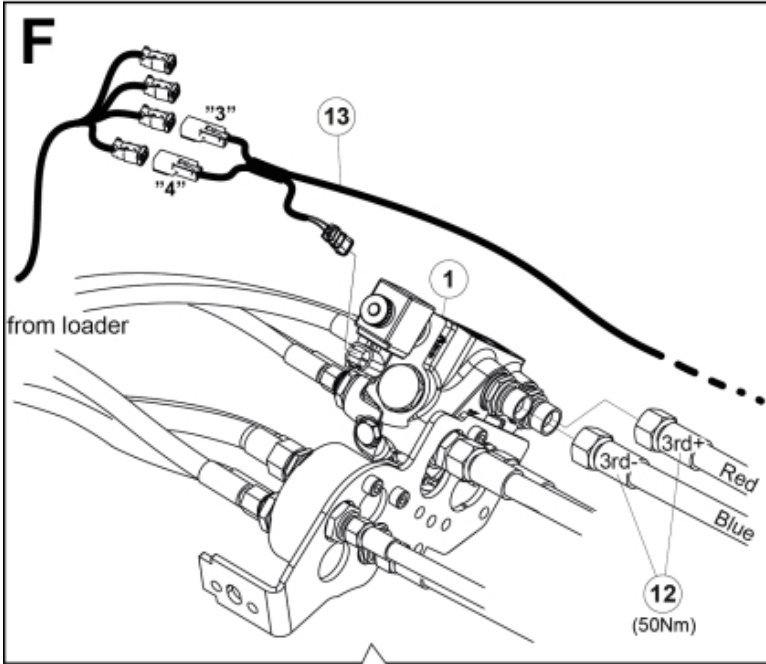

M 60020007-08-09-11-13-14-17-21-23-24_2

Description DL
Part assemblies 3rd+4th service, SelectoFix Euro/SMS

PartNo	Pos	Qty	Name	Specifications
60020014		1	3rd+4th service, SelectoFix Euro/SMS	
4501092	1	1	Block cpl	3rd service, Replaces 4500105, 01/03/2019 00:00:00
5004919	2	4	Screw	MC6S M8x16
60032284	3	1	Hose guide	Replaces 60015059
5050608	4	2	Screw	MC6S M10x20 Loc
5011553	5	2	Nut	M6M M8 Loc-king
60018601	6	1	Plate	
5002081	7	2	Screw	M6S M10 x 110 (8.8)
5011554	8	6	Nut	Loc-King M10
5002077	9	4	Screw	M6S 10x30
60019369	10	1	Hose cover	
60019261	11	1	Bracket	Euro/SMS
60015750	12	2 PCS	Hose	3/8" L=1330 1/2GRLMA - 3/8G90LMA
60032063	13	1	Cable	4th service. (replaces 60015907)
4501105	14	1	Block cpl	4th service, Replaces 60011052, 01/03/2019 00:00:00 (2019/03-)
1120011	15	1	Adaptor	R1/2"-R3/8"
1120158	16	1	Adaptor	R 1/2" - R 3/8"
5013853	17	4	Dowty washer	Tredo 1/2", Part is included in kit 60007907 Hose cpl., 9032177 Hose cpl.
5022157	19	1	Washer, red	
5022159	20	1	Washer, blue	
60011053	21	2	Adaptor	G1/2" - G3/8"
60014257	22	2	Adaptor	90°
10550369	23	1	Selecto Fix, Lower part	
60018733	24	2	Bracket	Euro/SMS
5004061	25	2	Screw	MC6S M8x20
5044940	26	2	Coupling	ISO-A 1/2" Male - G3/8
5044129	27	2	Dust Cover	1/2" Male
60019712	28	1	Hose	3/8" L=205 3/8GRLMA - 3/8G90LMC
60019716	29	1	Hose	3/8" L=420 3/8G90LMA - 3/8G90LMC