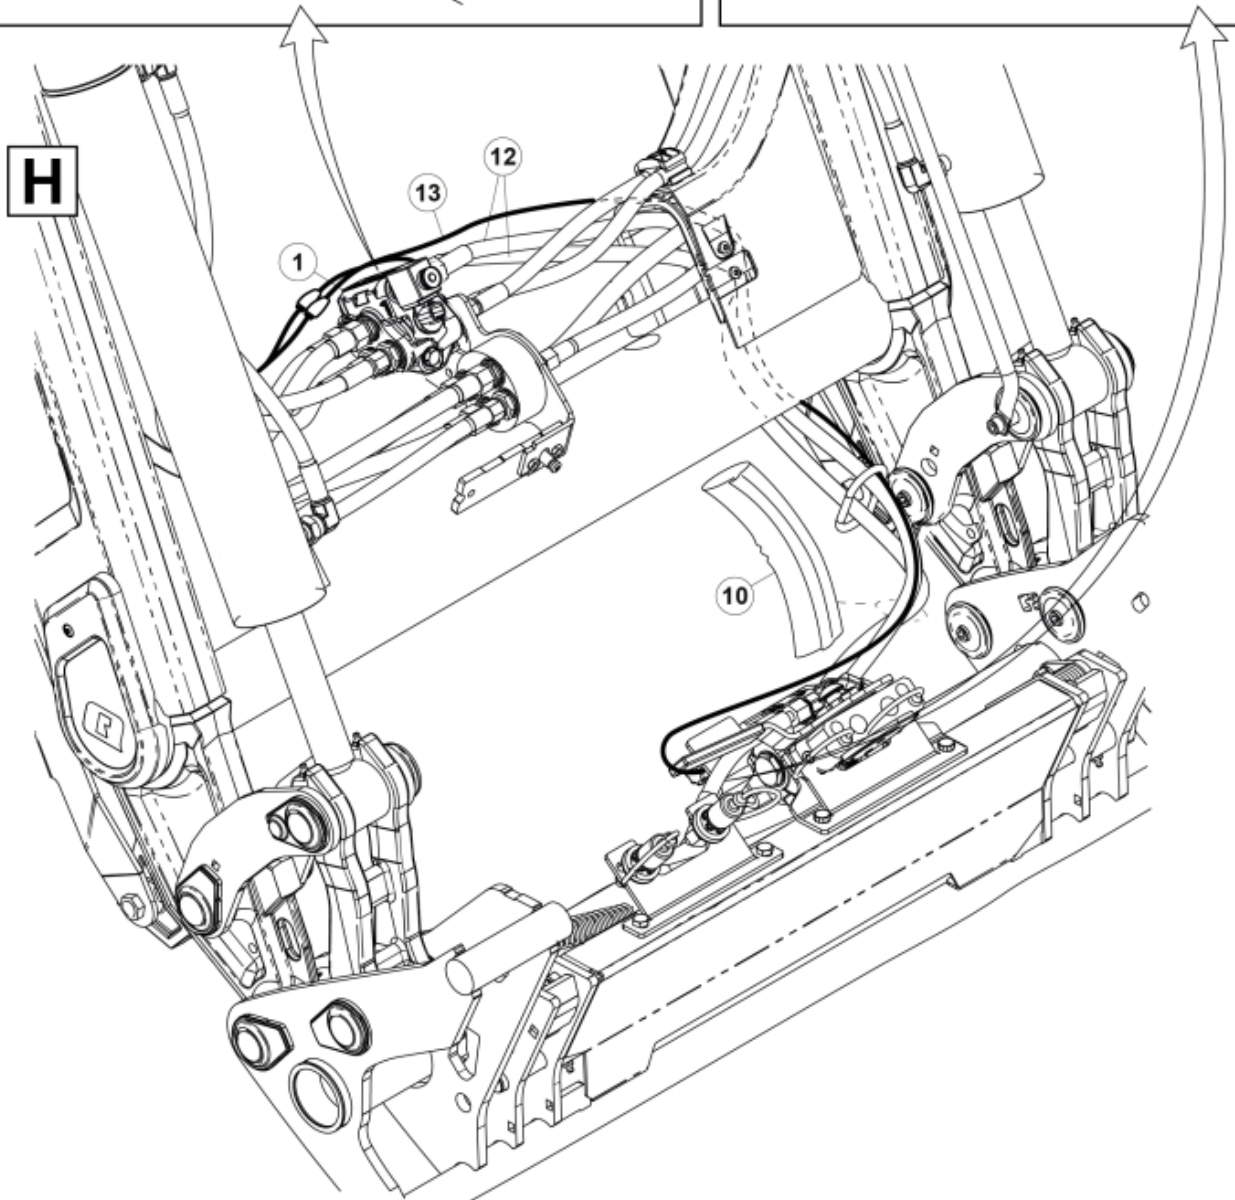

M 60020007-08-09-11-13-14-17-21-23-24_2

Description DL
Part assemblies 3rd+4th service, SelectoFix Euro/SMS

PartNo	Pos	Qty	Name	Specifications
60020014		1	3rd+4th service, SelectoFix Euro/SMS	
4501092	1	1	Block cpl	3rd service, Replaces 4500105, 01/03/2019 00:00:00
5004919	2	4	Screw	MC6S M8x16
60032284	3	1	Hose guide	Replaces 60015059
5050608	4	2	Screw	MC6S M10x20 Loc
5011553	5	2	Nut	M6M M8 Loc-king
60018601	6	1	Plate	
5002081	7	2	Screw	M6S M10 x 110 (8.8)
5011554	8	6	Nut	Loc-King M10
5002077	9	4	Screw	M6S 10x30
60019369	10	1	Hose cover	
60019261	11	1	Bracket	Euro/SMS
60015750	12	2 PCS	Hose	3/8" L=1330 1/2GRLMA - 3/8G90LMA
60032063	13	1	Cable	4th service. (replaces 60015907)
4501105	14	1	Block cpl	4th service, Replaces 60011052, 01/03/2019 00:00:00 (2019/03-)
1120011	15	1	Adaptor	R1/2"-R3/8"
1120158	16	1	Adaptor	R 1/2" - R 3/8"
5013853	17	4	Dowty washer	Tredo 1/2", Part is included in kit 60007907 Hose cpl., 9032177 Hose cpl.
5022157	19	1	Washer, red	
5022159	20	1	Washer, blue	
60011053	21	2	Adaptor	G1/2" - G3/8"
60014257	22	2	Adaptor	90°
10550369	23	1	Selecto Fix, Lower part	
60018733	24	2	Bracket	Euro/SMS
5004061	25	2	Screw	MC6S M8x20
5044940	26	2	Coupling	ISO-A 1/2" Male - G3/8
5044129	27	2	Dust Cover	1/2" Male
60019712	28	1	Hose	3/8" L=205 3/8GRLMA - 3/8G90LMC
60019716	29	1	Hose	3/8" L=420 3/8G90LMA - 3/8G90LMC