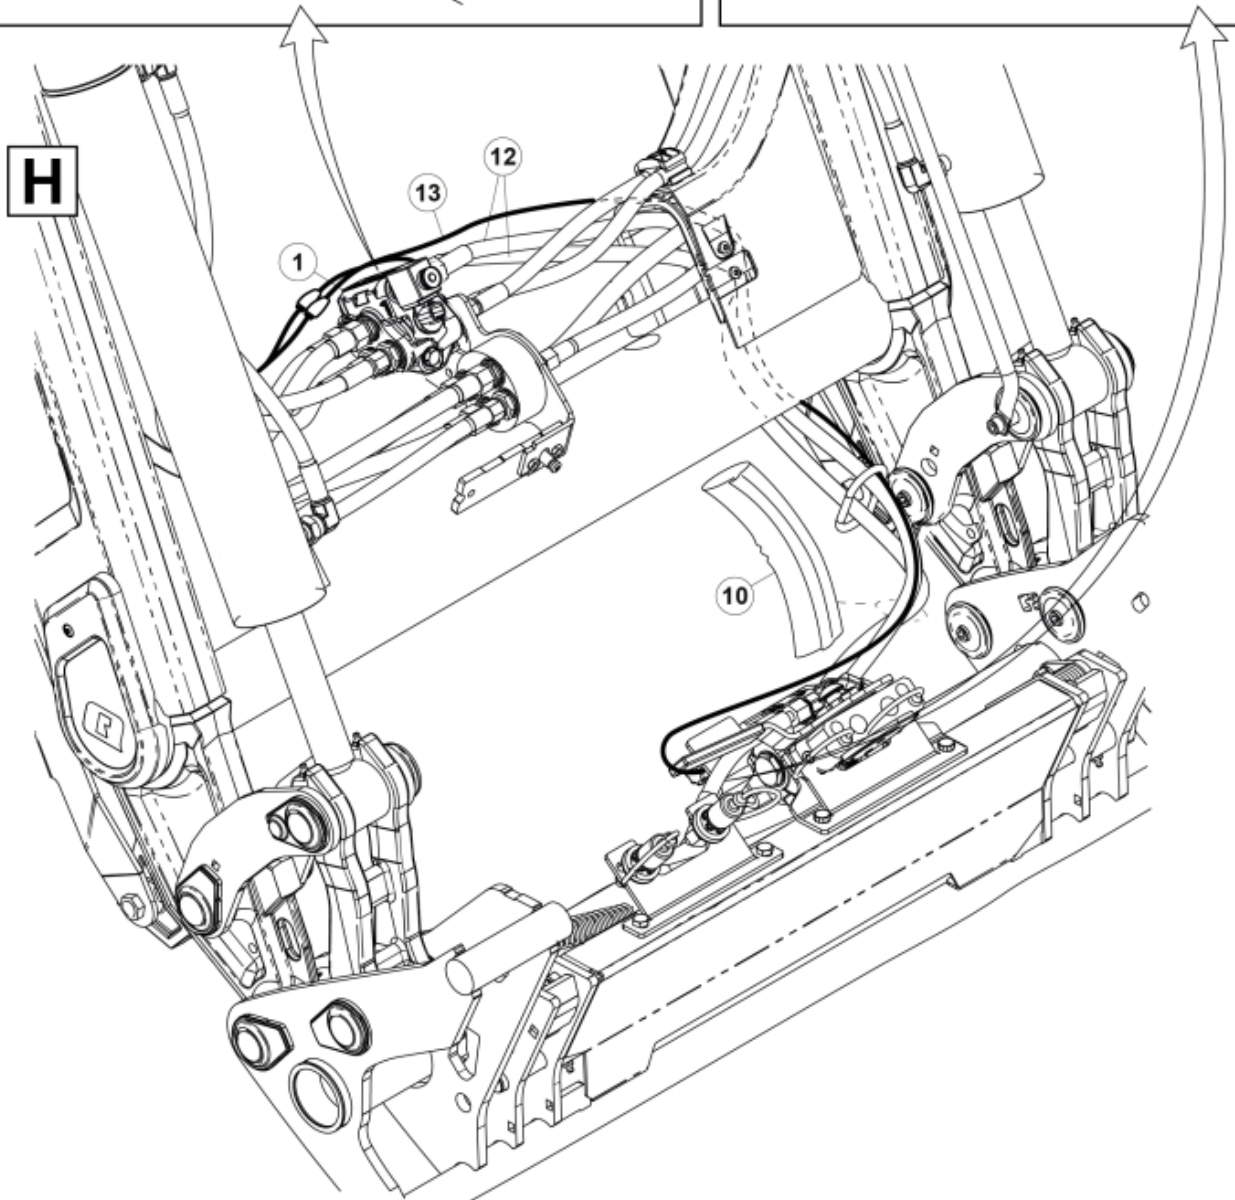

M 60020007-08-09-11-13-14-17-21-23-24\_2

**Part assemblies**      3rd+4th service, Dual SelectoFix Euro

PartNo	Pos	Qty	Name	Specifications
60020017		1	3rd+4th service, Dual SelectoFix Euro	
4501092	1	1	Block cpl	3rd service, Replaces 4500105, 01/03/2019 00:00:00
5004919	2	4	Screw	MC6S M8x16
60032284	3	1	Hose guide	Replaces 60015059
5050608	4	2	Screw	MC6S M10x20 Loc
5011553	5	2	Nut	M6M M8 Loc-king
60018601	6	1	Plate	
5002081	7	2	Screw	M6S M10 x 110 (8.8)
5011554	8	6	Nut	Loc-King M10
5002077	9	4	Screw	M6S 10x30
60019369	10	1	Hose cover	
60018349	11	1	Bracket	
60014066	12	2	Hose	3/8" L=1260 1/2GRLMA - 3/8G90LMA
60032063	13	1	Cable	4th service. (replaces 60015907)
4501105	14	1	Block cpl	4th service, Replaces 60011052, 01/03/2019 00:00:00 (2019/03-)
1120011	15	1	Adaptor	R1/2"-R3/8"
1120158	16	1	Adaptor	R 1/2" - R 3/8"
5013853	17	4	Dowty washer	Tredo 1/2", Part is included in kit 60007907 Hose cpl., 9032177 Hose cpl.
60011053	21	2	Adaptor	G1/2" - G3/8"
60014257	22	2	Adaptor	90°
10550369	23	2	Selecto Fix, Lower part	
60019087	24	2	Bracket	
5004061	25	4	Screw	MC6S M8x20
60019727	28	1	Hose	3/8" L=235 3/8GRLMA - 3/8G90LMC
60019728	29	1	Hose	3/8" L=410 3/8G90LMA - 3/8G90LMA