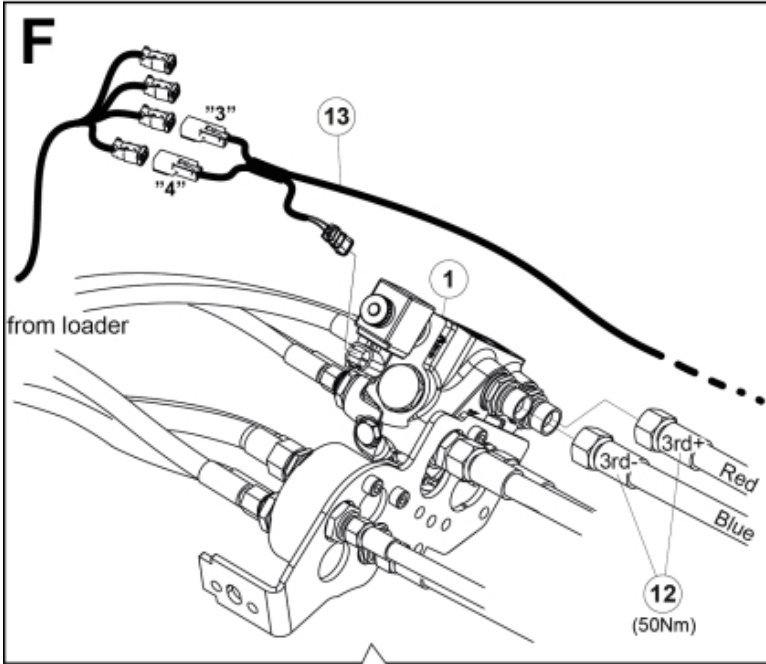

M 60020007-08-09-11-13-14-17-21-23-24\_2

**Part assemblies**      3rd+4th service, Dual SelectoFix Euro

PartNo	Pos	Qty	Name	Specifications
60020017		1	3rd+4th service, Dual SelectoFix Euro	
4501092	1	1	Block cpl	3rd service, Replaces 4500105, 01/03/2019 00:00:00
5004919	2	4	Screw	MC6S M8x16
60032284	3	1	Hose guide	Replaces 60015059
5050608	4	2	Screw	MC6S M10x20 Loc
5011553	5	2	Nut	M6M M8 Loc-king
60018601	6	1	Plate	
5002081	7	2	Screw	M6S M10 x 110 (8.8)
5011554	8	6	Nut	Loc-King M10
5002077	9	4	Screw	M6S 10x30
60019369	10	1	Hose cover	
60018349	11	1	Bracket	
60014066	12	2	Hose	3/8" L=1260 1/2GRLMA - 3/8G90LMA
60032063	13	1	Cable	4th service. (replaces 60015907)
4501105	14	1	Block cpl	4th service, Replaces 60011052, 01/03/2019 00:00:00 (2019/03-)
1120011	15	1	Adaptor	R1/2"-R3/8"
1120158	16	1	Adaptor	R 1/2" - R 3/8"
5013853	17	4	Dowty washer	Tredo 1/2", Part is included in kit 60007907 Hose cpl., 9032177 Hose cpl.
60011053	21	2	Adaptor	G1/2" - G3/8"
60014257	22	2	Adaptor	90°
10550369	23	2	Selecto Fix, Lower part	
60019087	24	2	Bracket	
5004061	25	4	Screw	MC6S M8x20
60019727	28	1	Hose	3/8" L=235 3/8GRLMA - 3/8G90LMC
60019728	29	1	Hose	3/8" L=410 3/8G90LMA - 3/8G90LMA