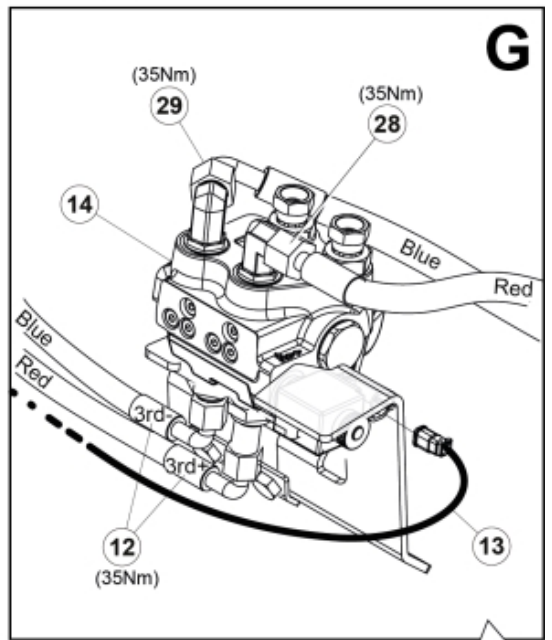

M 60020007-08-09-11-13-14-17-21-23-24\_2

**Part assemblies**      3rd+4th service, Dual SelectoFix Euro

PartNo	Pos	Qty	Name	Specifications
60020017		1	3rd+4th service, Dual SelectoFix Euro	
4501092	1	1	Block cpl	3rd service, Replaces 4500105, 01/03/2019 00:00:00
5004919	2	4	Screw	MC6S M8x16
60032284	3	1	Hose guide	Replaces 60015059
5050608	4	2	Screw	MC6S M10x20 Loc
5011553	5	2	Nut	M6M M8 Loc-king
60018601	6	1	Plate	
5002081	7	2	Screw	M6S M10 x 110 (8.8)
5011554	8	6	Nut	Loc-King M10
5002077	9	4	Screw	M6S 10x30
60019369	10	1	Hose cover	
60018349	11	1	Bracket	
60014066	12	2	Hose	3/8" L=1260 1/2GRLMA - 3/8G90LMA
60032063	13	1	Cable	4th service. (replaces 60015907)
4501105	14	1	Block cpl	4th service, Replaces 60011052, 01/03/2019 00:00:00 (2019/03-)
1120011	15	1	Adaptor	R1/2"-R3/8"
1120158	16	1	Adaptor	R 1/2" - R 3/8"
5013853	17	4	Dowty washer	Tredo 1/2", Part is included in kit 60007907 Hose cpl., 9032177 Hose cpl.
60011053	21	2	Adaptor	G1/2" - G3/8"
60014257	22	2	Adaptor	90°
10550369	23	2	Selecto Fix, Lower part	
60019087	24	2	Bracket	
5004061	25	4	Screw	MC6S M8x20
60019727	28	1	Hose	3/8" L=235 3/8GRLMA - 3/8G90LMC
60019728	29	1	Hose	3/8" L=410 3/8G90LMA - 3/8G90LMA