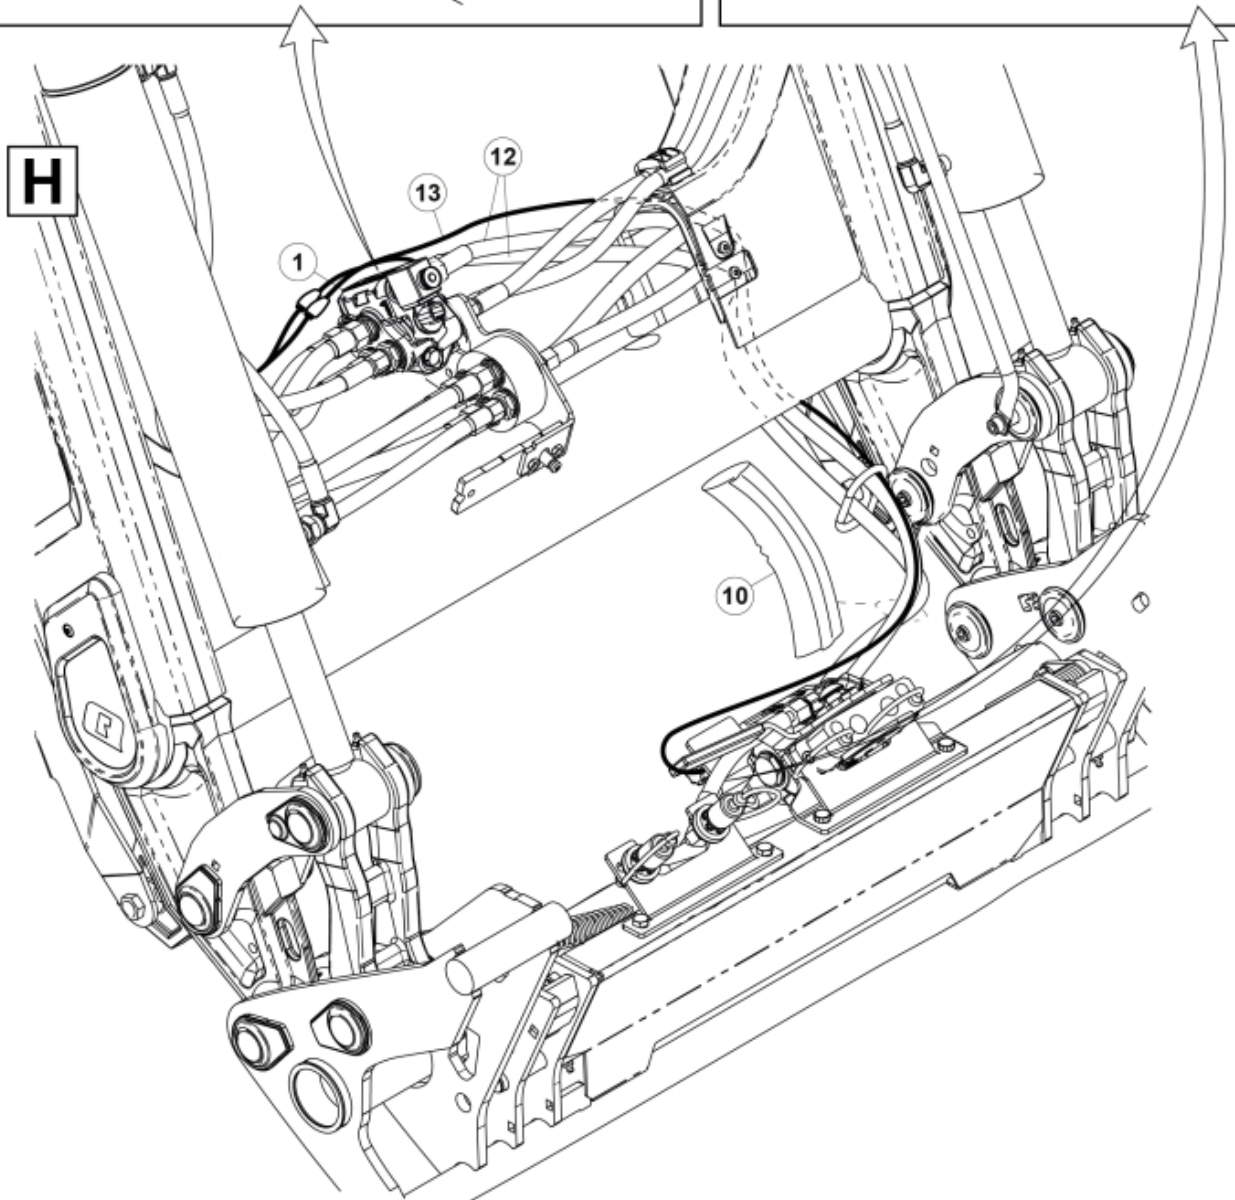

M 60020007-08-09-11-13-14-17-21-23-24\_2

**Description** DL  
**Part assemblies** 3rd+4th service, Dual SelectoFix Euro

PartNo	Pos	Qty	Name	Specifications
60020021		1	3rd+4th service, Dual SelectoFix Euro	
4501092	1	1	Block cpl	3rd service, Replaces 4500105, 01/03/2019 00:00:00
5004919	2	4	Screw	MC6S M8x16
60032284	3	1	Hose guide	Replaces 60015059
5050608	4	2	Screw	MC6S M10x20 Loc
5011553	5	2	Nut	M6M M8 Loc-king
60018601	6	1	Plate	
5002081	7	2	Screw	M6S M10 x 110 (8.8)
5011554	8	6	Nut	Loc-King M10
5002077	9	4	Screw	M6S 10x30
60019369	10	1	Hose cover	
60018349	11	1	Bracket	
60015750	12	2 PCS	Hose	3/8" L=1330 1/2GRLMA - 3/8G90LMA
60032063	13	1	Cable	4th service. (replaces 60015907)
4501105	14	1	Block cpl	4th service, Replaces 60011052, 01/03/2019 00:00:00 (2019/03-)
1120011	15	1	Adaptor	R1/2"-R3/8"
1120158	16	1	Adaptor	R 1/2" - R 3/8"
5013853	17	4	Dowty washer	Tredo 1/2", Part is included in kit 60007907 Hose cpl., 9032177 Hose cpl.
60011053	21	2	Adaptor	G1/2" - G3/8"
60014257	22	2	Adaptor	90°
10550369	23	2	Selecto Fix, Lower part	
60019087	24	2	Bracket	
5004061	25	4	Screw	MC6S M8x20
60019727	28	1	Hose	3/8" L=235 3/8GRLMA - 3/8G90LMC
60019728	29	1	Hose	3/8" L=410 3/8G90LMA - 3/8G90LMA