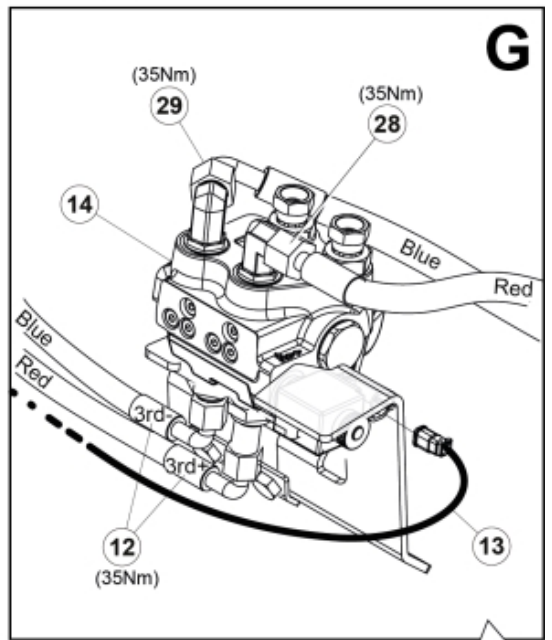

M 60020007-08-09-11-13-14-17-21-23-24\_2

**Description** DL  
**Part assemblies** 3rd+4th service, Dual SelectoFix Euro

PartNo	Pos	Qty	Name	Specifications
60020021		1	3rd+4th service, Dual SelectoFix Euro	
4501092	1	1	Block cpl	3rd service, Replaces 4500105, 01/03/2019 00:00:00
5004919	2	4	Screw	MC6S M8x16
60032284	3	1	Hose guide	Replaces 60015059
5050608	4	2	Screw	MC6S M10x20 Loc
5011553	5	2	Nut	M6M M8 Loc-king
60018601	6	1	Plate	
5002081	7	2	Screw	M6S M10 x 110 (8.8)
5011554	8	6	Nut	Loc-King M10
5002077	9	4	Screw	M6S 10x30
60019369	10	1	Hose cover	
60018349	11	1	Bracket	
60015750	12	2 PCS	Hose	3/8" L=1330 1/2GRLMA - 3/8G90LMA
60032063	13	1	Cable	4th service. (replaces 60015907)
4501105	14	1	Block cpl	4th service, Replaces 60011052, 01/03/2019 00:00:00 (2019/03-)
1120011	15	1	Adaptor	R1/2"-R3/8"
1120158	16	1	Adaptor	R 1/2" - R 3/8"
5013853	17	4	Dowty washer	Tredo 1/2", Part is included in kit 60007907 Hose cpl., 9032177 Hose cpl.
60011053	21	2	Adaptor	G1/2" - G3/8"
60014257	22	2	Adaptor	90°
10550369	23	2	Selecto Fix, Lower part	
60019087	24	2	Bracket	
5004061	25	4	Screw	MC6S M8x20
60019727	28	1	Hose	3/8" L=235 3/8GRLMA - 3/8G90LMC
60019728	29	1	Hose	3/8" L=410 3/8G90LMA - 3/8G90LMA