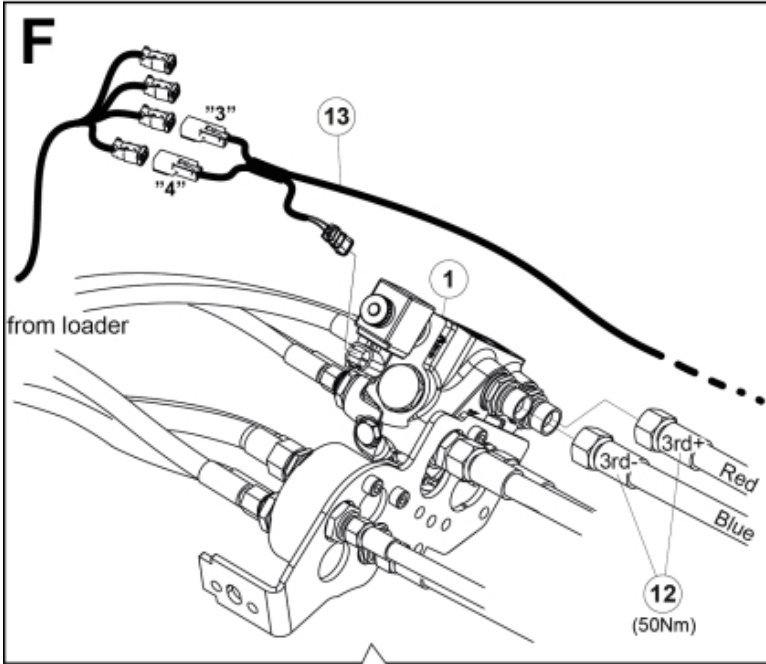

M 60020007-08-09-11-13-14-17-21-23-24\_2

**Description** DL  
**Part assemblies** 3rd+4th service, Dual SelectoFix Euro

PartNo	Pos	Qty	Name	Specifications
60020021		1	3rd+4th service, Dual SelectoFix Euro	
4501092	1	1	Block cpl	3rd service, Replaces 4500105, 01/03/2019 00:00:00
5004919	2	4	Screw	MC6S M8x16
60032284	3	1	Hose guide	Replaces 60015059
5050608	4	2	Screw	MC6S M10x20 Loc
5011553	5	2	Nut	M6M M8 Loc-king
60018601	6	1	Plate	
5002081	7	2	Screw	M6S M10 x 110 (8.8)
5011554	8	6	Nut	Loc-King M10
5002077	9	4	Screw	M6S 10x30
60019369	10	1	Hose cover	
60018349	11	1	Bracket	
60015750	12	2 PCS	Hose	3/8" L=1330 1/2GRLMA - 3/8G90LMA
60032063	13	1	Cable	4th service. (replaces 60015907)
4501105	14	1	Block cpl	4th service, Replaces 60011052, 01/03/2019 00:00:00 (2019/03-)
1120011	15	1	Adaptor	R1/2"-R3/8"
1120158	16	1	Adaptor	R 1/2" - R 3/8"
5013853	17	4	Dowty washer	Tredo 1/2", Part is included in kit 60007907 Hose cpl., 9032177 Hose cpl.
60011053	21	2	Adaptor	G1/2" - G3/8"
60014257	22	2	Adaptor	90°
10550369	23	2	Selecto Fix, Lower part	
60019087	24	2	Bracket	
5004061	25	4	Screw	MC6S M8x20
60019727	28	1	Hose	3/8" L=235 3/8GRLMA - 3/8G90LMC
60019728	29	1	Hose	3/8" L=410 3/8G90LMA - 3/8G90LMA