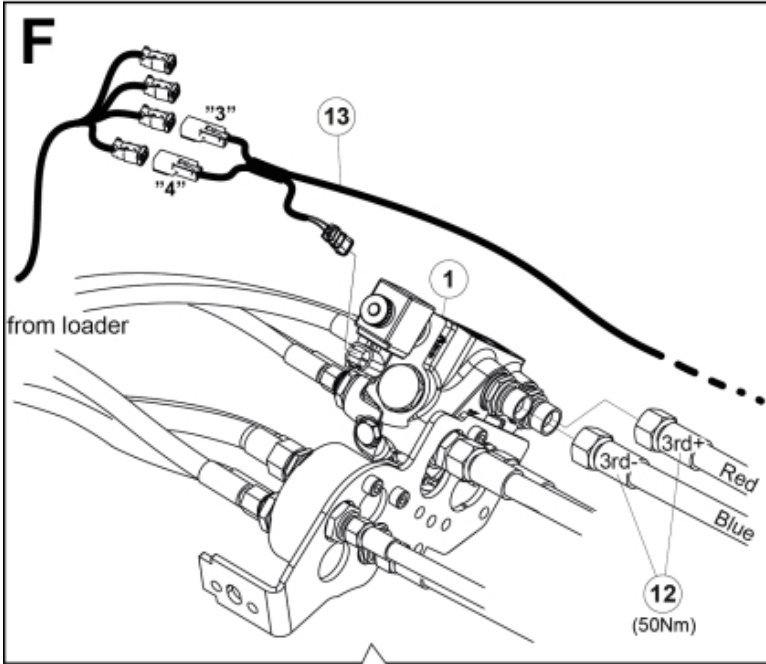

M 60020007-08-09-11-13-14-17-21-23-24_2

Part assemblies 3rd+4th service, Dual SelectoFix Euro/SMS

PartNo	Pos	Qty	Name	Specifications
60020023		1	3rd+4th service, Dual SelectoFix Euro/SMS	
4501092	1	1	Block cpl	3rd service, Replaces 4500105, 01/03/2019 00:00:00
5004919	2	4	Screw	MC6S M8x16
60032284	3	1	Hose guide	Replaces 60015059
5050608	4	2	Screw	MC6S M10x20 Loc
5011553	5	2	Nut	M6M M8 Loc-king
60018601	6	1	Plate	
5002081	7	2	Screw	M6S M10 x 110 (8.8)
5011554	8	6	Nut	Loc-King M10
5002077	9	4	Screw	M6S 10x30
60019369	10	1	Hose cover	
60019261	11	1	Bracket	Euro/SMS
60014066	12	2	Hose	3/8" L=1260 1/2GRLMA - 3/8G90LMA
60032063	13	1	Cable	4th service. (replaces 60015907)
4501105	14	1	Block cpl	4th service, Replaces 60011052, 01/03/2019 00:00:00 (2019/03-)
1120011	15	1	Adaptor	R1/2"-R3/8"
1120158	16	1	Adaptor	R 1/2" - R 3/8"
5013853	17	4	Dowty washer	Tredo 1/2", Part is included in kit 60007907 Hose cpl., 9032177 Hose cpl.
60011053	21	2	Adaptor	G1/2" - G3/8"
60014257	22	2	Adaptor	90°
10550369	23	2	Selecto Fix, Lower part	
60018733	24	2	Bracket	Euro/SMS
5004061	25	4	Screw	MC6S M8x20
60019727	28	1	Hose	3/8" L=235 3/8GRLMA - 3/8G90LMC
60019728	29	1	Hose	3/8" L=410 3/8G90LMA - 3/8G90LMA