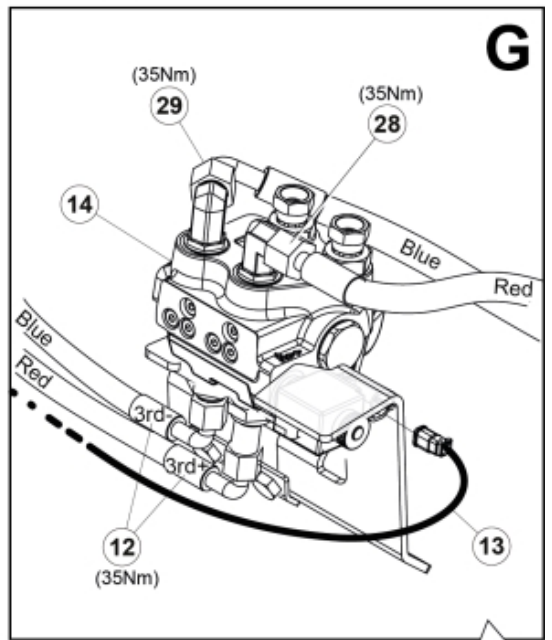

M 60020007-08-09-11-13-14-17-21-23-24_2

Part assemblies 3rd+4th service, Dual SelectoFix Euro/SMS

PartNo	Pos	Qty	Name	Specifications
60020023		1	3rd+4th service, Dual SelectoFix Euro/SMS	
4501092	1	1	Block cpl	3rd service, Replaces 4500105, 01/03/2019 00:00:00
5004919	2	4	Screw	MC6S M8x16
60032284	3	1	Hose guide	Replaces 60015059
5050608	4	2	Screw	MC6S M10x20 Loc
5011553	5	2	Nut	M6M M8 Loc-king
60018601	6	1	Plate	
5002081	7	2	Screw	M6S M10 x 110 (8.8)
5011554	8	6	Nut	Loc-King M10
5002077	9	4	Screw	M6S 10x30
60019369	10	1	Hose cover	
60019261	11	1	Bracket	Euro/SMS
60014066	12	2	Hose	3/8" L=1260 1/2GRLMA - 3/8G90LMA
60032063	13	1	Cable	4th service. (replaces 60015907)
4501105	14	1	Block cpl	4th service, Replaces 60011052, 01/03/2019 00:00:00 (2019/03-)
1120011	15	1	Adaptor	R1/2"-R3/8"
1120158	16	1	Adaptor	R 1/2" - R 3/8"
5013853	17	4	Dowty washer	Tredo 1/2", Part is included in kit 60007907 Hose cpl., 9032177 Hose cpl.
60011053	21	2	Adaptor	G1/2" - G3/8"
60014257	22	2	Adaptor	90°
10550369	23	2	Selecto Fix, Lower part	
60018733	24	2	Bracket	Euro/SMS
5004061	25	4	Screw	MC6S M8x20
60019727	28	1	Hose	3/8" L=235 3/8GRLMA - 3/8G90LMC
60019728	29	1	Hose	3/8" L=410 3/8G90LMA - 3/8G90LMA