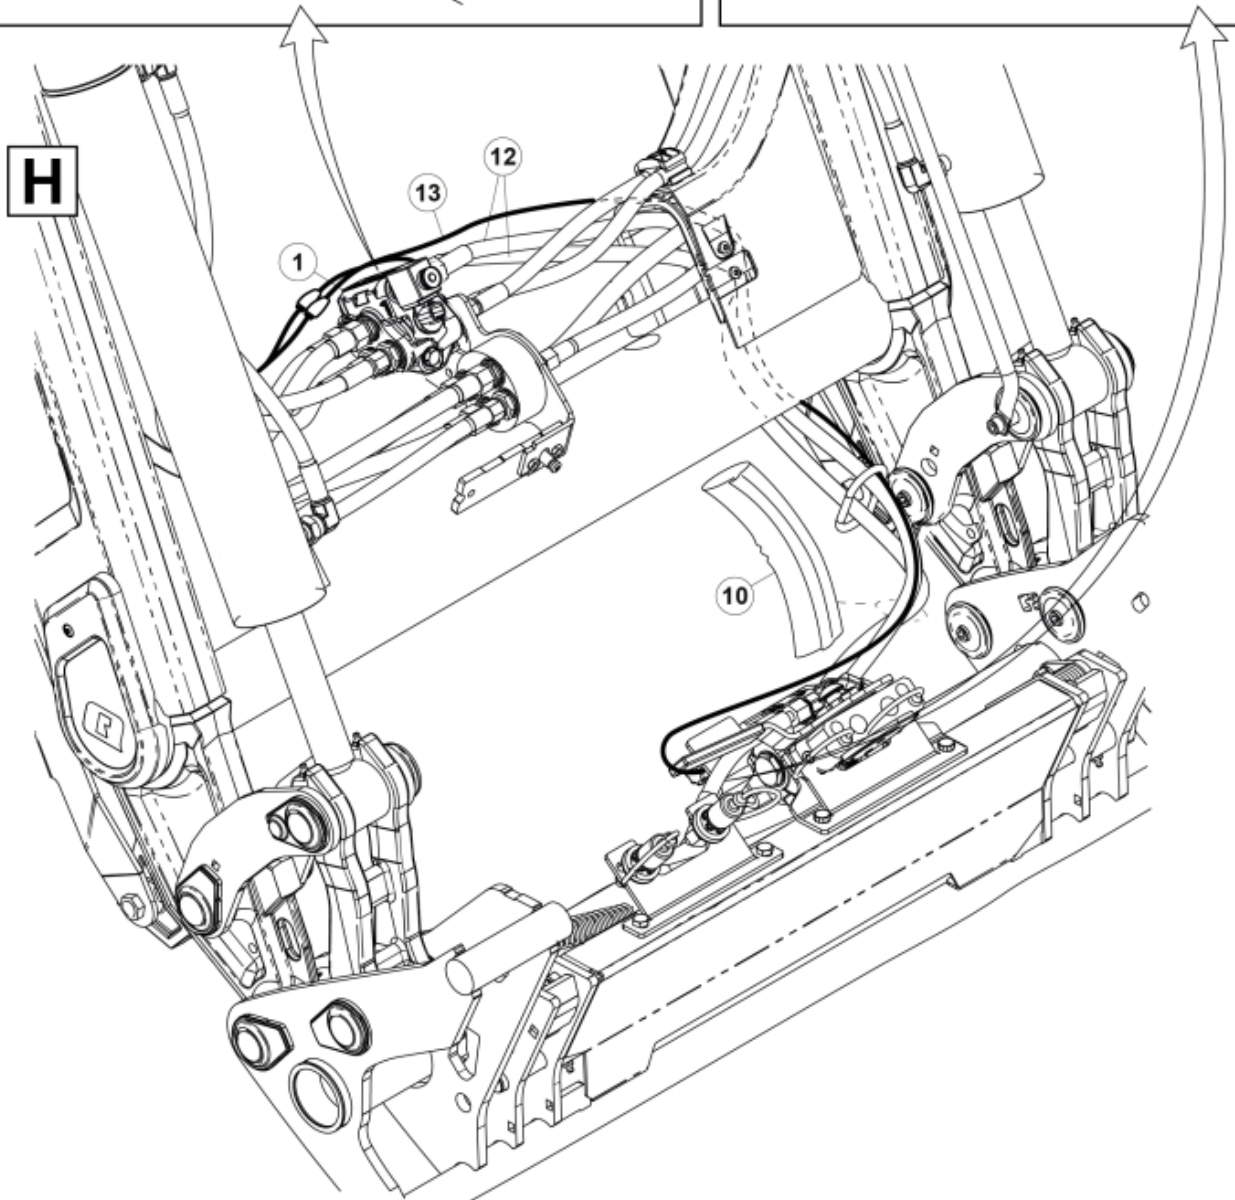

M 60020007-08-09-11-13-14-17-21-23-24_2

Part assemblies 3rd+4th service, Dual SelectoFix Euro/SMS

PartNo	Pos	Qty	Name	Specifications
60020023		1	3rd+4th service, Dual SelectoFix Euro/SMS	
4501092	1	1	Block cpl	3rd service, Replaces 4500105, 01/03/2019 00:00:00
5004919	2	4	Screw	MC6S M8x16
60032284	3	1	Hose guide	Replaces 60015059
5050608	4	2	Screw	MC6S M10x20 Loc
5011553	5	2	Nut	M6M M8 Loc-king
60018601	6	1	Plate	
5002081	7	2	Screw	M6S M10 x 110 (8.8)
5011554	8	6	Nut	Loc-King M10
5002077	9	4	Screw	M6S 10x30
60019369	10	1	Hose cover	
60019261	11	1	Bracket	Euro/SMS
60014066	12	2	Hose	3/8" L=1260 1/2GRLMA - 3/8G90LMA
60032063	13	1	Cable	4th service. (replaces 60015907)
4501105	14	1	Block cpl	4th service, Replaces 60011052, 01/03/2019 00:00:00 (2019/03-)
1120011	15	1	Adaptor	R1/2"-R3/8"
1120158	16	1	Adaptor	R 1/2" - R 3/8"
5013853	17	4	Dowty washer	Tredo 1/2", Part is included in kit 60007907 Hose cpl., 9032177 Hose cpl.
60011053	21	2	Adaptor	G1/2" - G3/8"
60014257	22	2	Adaptor	90°
10550369	23	2	Selecto Fix, Lower part	
60018733	24	2	Bracket	Euro/SMS
5004061	25	4	Screw	MC6S M8x20
60019727	28	1	Hose	3/8" L=235 3/8GRLMA - 3/8G90LMC
60019728	29	1	Hose	3/8" L=410 3/8G90LMA - 3/8G90LMA