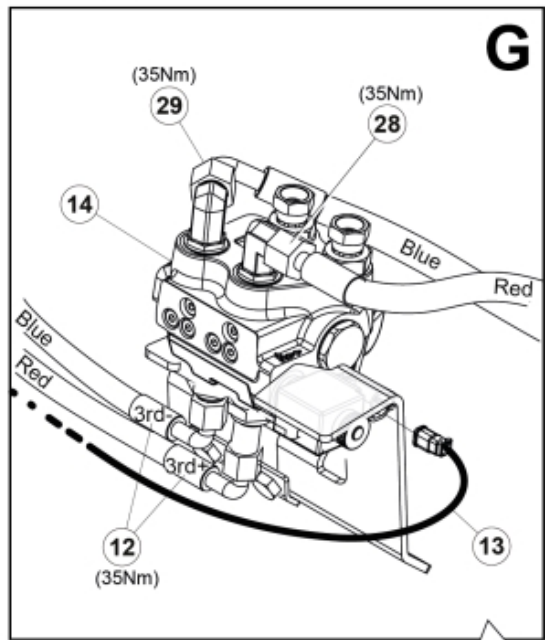

M 60020007-08-09-11-13-14-17-21-23-24_2

Description DL
Part assemblies 3rd+4th service, Dual SelectoFix Euro/SMS

PartNo	Pos	Qty	Name	Specifications
60020024		1	3rd+4th service, Dual SelectoFix Euro/SMS	
4501092	1	1	Block cpl	3rd service, Replaces 4500105, 01/03/2019 00:00:00
5004919	2	4	Screw	MC6S M8x16
60032284	3	1	Hose guide	Replaces 60015059
5050608	4	2	Screw	MC6S M10x20 Loc
5011553	5	2	Nut	M6M M8 Loc-king
60018601	6	1	Plate	
5002081	7	2	Screw	M6S M10 x 110 (8.8)
5011554	8	6	Nut	Loc-King M10
5002077	9	4	Screw	M6S 10x30
60019369	10	1	Hose cover	
60019261	11	1	Bracket	Euro/SMS
60015750	12	2 PCS	Hose	3/8" L=1330 1/2GRLMA - 3/8G90LMA
60032063	13	1	Cable	4th service. (replaces 60015907)
4501105	14	1	Block cpl	4th service, Replaces 60011052, 01/03/2019 00:00:00 (2019/03-)
1120011	15	1	Adaptor	R1/2"-R3/8"
1120158	16	1	Adaptor	R 1/2" - R 3/8"
5013853	17	4	Dowty washer	Tredo 1/2", Part is included in kit 60007907 Hose cpl., 9032177 Hose cpl.
60011053	21	2	Adaptor	G1/2" - G3/8"
60014257	22	2	Adaptor	90°
10550369	23	2	Selecto Fix, Lower part	
60018733	24	2	Bracket	Euro/SMS
5004061	25	4	Screw	MC6S M8x20
60019727	28	1	Hose	3/8" L=235 3/8GRLMA - 3/8G90LMC
60019728	29	1	Hose	3/8" L=410 3/8G90LMA - 3/8G90LMA