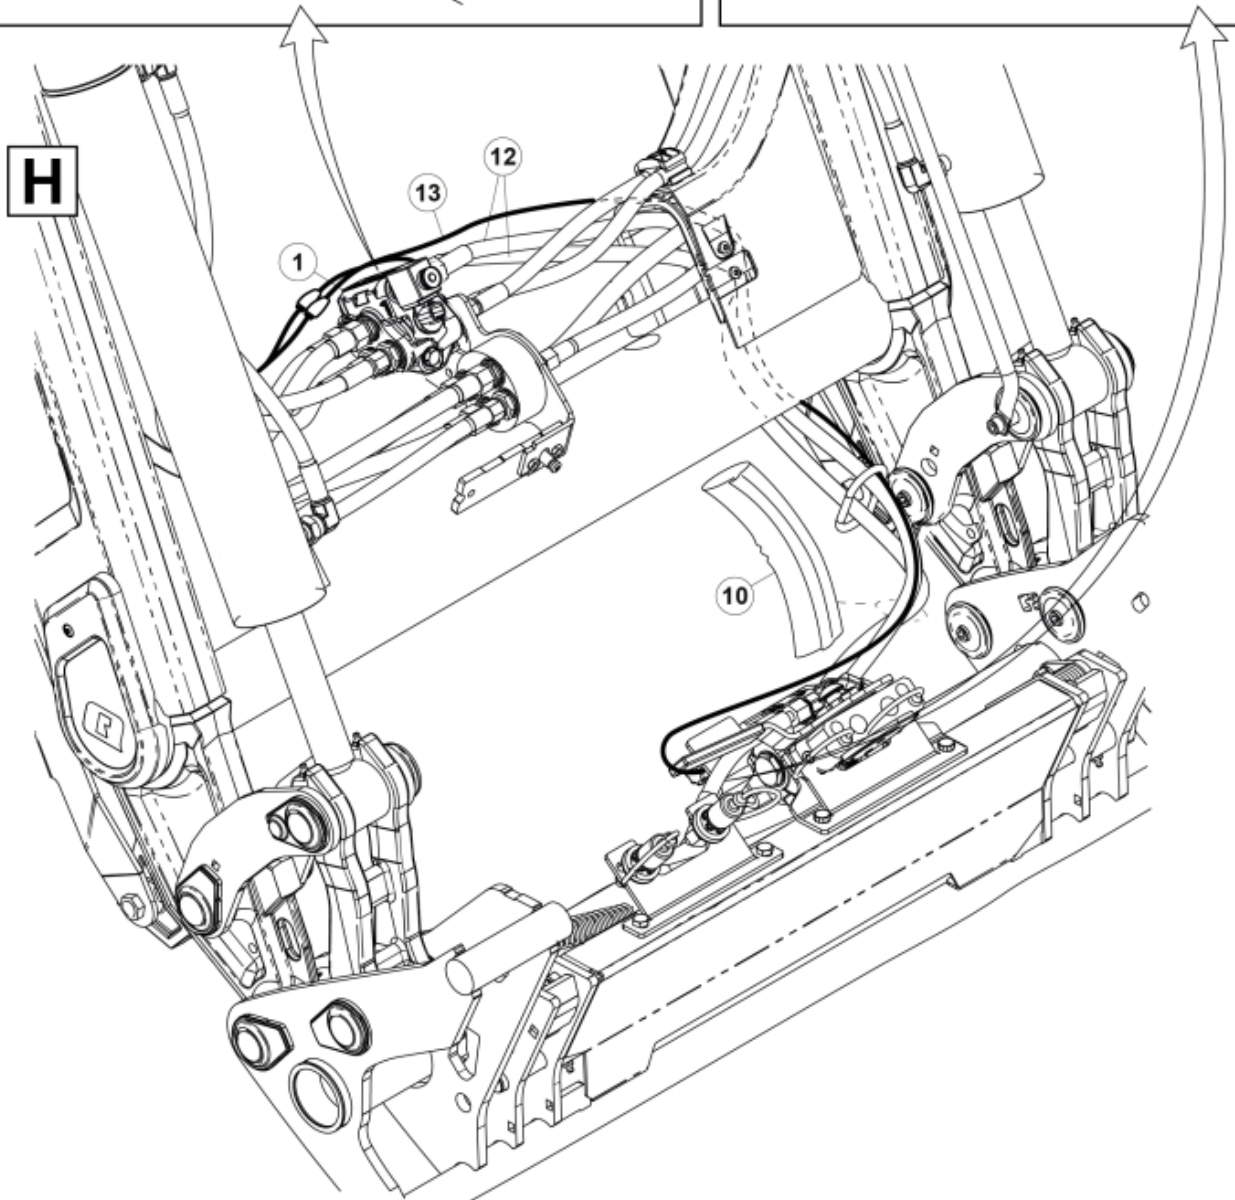

M 60020007-08-09-11-13-14-17-21-23-24_2

Description DL
Part assemblies 3rd+4th service, Dual SelectoFix Euro/SMS

PartNo	Pos	Qty	Name	Specifications
60020024		1	3rd+4th service, Dual SelectoFix Euro/SMS	
4501092	1	1	Block cpl	3rd service, Replaces 4500105, 01/03/2019 00:00:00
5004919	2	4	Screw	MC6S M8x16
60032284	3	1	Hose guide	Replaces 60015059
5050608	4	2	Screw	MC6S M10x20 Loc
5011553	5	2	Nut	M6M M8 Loc-king
60018601	6	1	Plate	
5002081	7	2	Screw	M6S M10 x 110 (8.8)
5011554	8	6	Nut	Loc-King M10
5002077	9	4	Screw	M6S 10x30
60019369	10	1	Hose cover	
60019261	11	1	Bracket	Euro/SMS
60015750	12	2 PCS	Hose	3/8" L=1330 1/2GRLMA - 3/8G90LMA
60032063	13	1	Cable	4th service. (replaces 60015907)
4501105	14	1	Block cpl	4th service, Replaces 60011052, 01/03/2019 00:00:00 (2019/03-)
1120011	15	1	Adaptor	R1/2"-R3/8"
1120158	16	1	Adaptor	R 1/2" - R 3/8"
5013853	17	4	Dowty washer	Tredo 1/2", Part is included in kit 60007907 Hose cpl., 9032177 Hose cpl.
60011053	21	2	Adaptor	G1/2" - G3/8"
60014257	22	2	Adaptor	90°
10550369	23	2	Selecto Fix, Lower part	
60018733	24	2	Bracket	Euro/SMS
5004061	25	4	Screw	MC6S M8x20
60019727	28	1	Hose	3/8" L=235 3/8GRLMA - 3/8G90LMC
60019728	29	1	Hose	3/8" L=410 3/8G90LMA - 3/8G90LMA