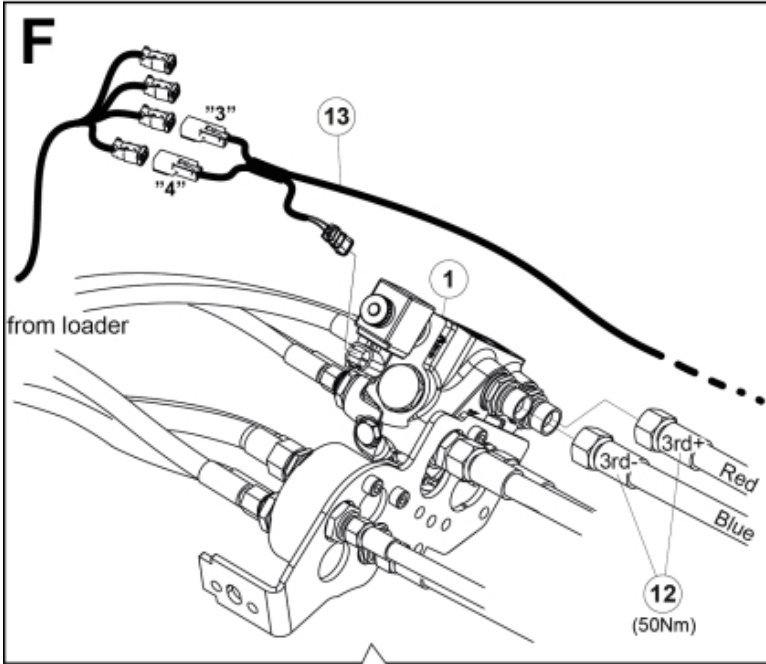

M 60020007-08-09-11-13-14-17-21-23-24_2

Description DL
Part assemblies 3rd+4th service, Dual SelectoFix Euro/SMS

PartNo	Pos	Qty	Name	Specifications
60020024		1	3rd+4th service, Dual SelectoFix Euro/SMS	
4501092	1	1	Block cpl	3rd service, Replaces 4500105, 01/03/2019 00:00:00
5004919	2	4	Screw	MC6S M8x16
60032284	3	1	Hose guide	Replaces 60015059
5050608	4	2	Screw	MC6S M10x20 Loc
5011553	5	2	Nut	M6M M8 Loc-king
60018601	6	1	Plate	
5002081	7	2	Screw	M6S M10 x 110 (8.8)
5011554	8	6	Nut	Loc-King M10
5002077	9	4	Screw	M6S 10x30
60019369	10	1	Hose cover	
60019261	11	1	Bracket	Euro/SMS
60015750	12	2 PCS	Hose	3/8" L=1330 1/2GRLMA - 3/8G90LMA
60032063	13	1	Cable	4th service. (replaces 60015907)
4501105	14	1	Block cpl	4th service, Replaces 60011052, 01/03/2019 00:00:00 (2019/03-)
1120011	15	1	Adaptor	R1/2"-R3/8"
1120158	16	1	Adaptor	R 1/2" - R 3/8"
5013853	17	4	Dowty washer	Tredo 1/2", Part is included in kit 60007907 Hose cpl., 9032177 Hose cpl.
60011053	21	2	Adaptor	G1/2" - G3/8"
60014257	22	2	Adaptor	90°
10550369	23	2	Selecto Fix, Lower part	
60018733	24	2	Bracket	Euro/SMS
5004061	25	4	Screw	MC6S M8x20
60019727	28	1	Hose	3/8" L=235 3/8GRLMA - 3/8G90LMC
60019728	29	1	Hose	3/8" L=410 3/8G90LMA - 3/8G90LMA