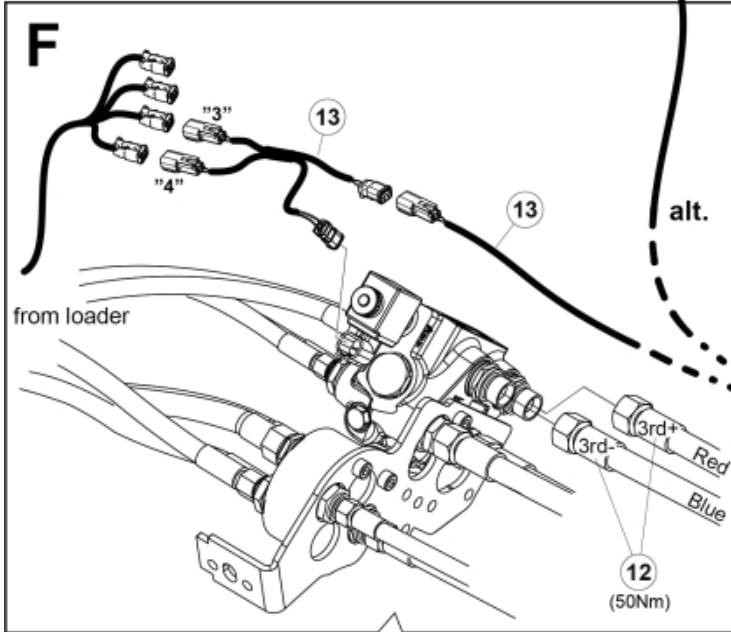

M 60020033-47-50-52-57-61-63-92-93-94

M 60020033-47-50-52-57-61-63-92-93-94\_2

**Part assemblies** 4th service, ISO-A

<b>PartNo</b>	<b>Pos</b>	<b>Qty</b>	<b>Name</b>	<b>Specifications</b>
60020033		1	4th service, ISO-A	
5004919	2	2	Screw	MC6S M8x16
60018601	6	1	Plate	
5002081	7	2	Screw	M6S M10 x 110 (8.8)
5011554	8	2	Nut	Loc-King M10
60019369	10	1	Hose cover	
60018349	11	1	Bracket	
60014066	12	2	Hose	3/8" L=1260 1/2GRLMA - 3/8G90LMA
60032063	13	1	Cable	4th service. (replaces 60015907)
4501105	14	1	Block cpl	4th service, Replaces 60011052, 01/03/2019 00:00:00 (2019/03-)
1120011	15	1	Adaptor	R1/2"-R3/8"
1120158	16	1	Adaptor	R 1/2" - R 3/8"
5013853	17	6	Dowty washer	Tredo 1/2", Part is included in kit 60007907 Hose cpl., 9032177 Hose cpl.
5044131	18	4	Quick Coupling	R 1/2"
5022157	19	2	Washer, red	
5022159	20	2	Washer, blue	
5044129	27	4	Dust Cover	1/2" Male