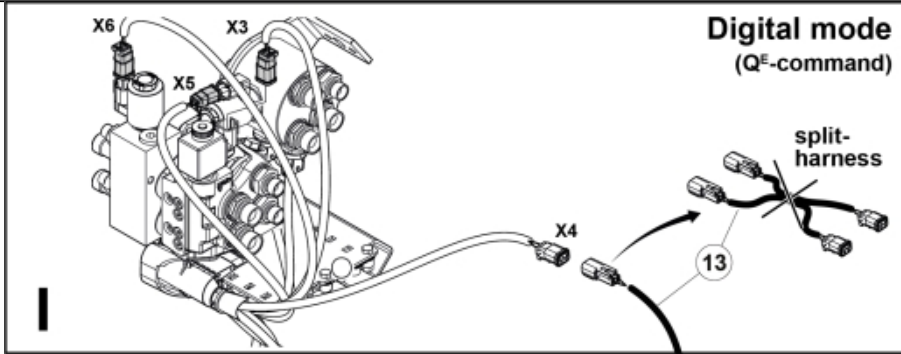

M 60020033-47-50-52-57-61-63-92-93-94

M 60020033-47-50-52-57-61-63-92-93-94\_2

**Part assemblies** 4th service, ISO-A

<b>PartNo</b>	<b>Pos</b>	<b>Qty</b>	<b>Name</b>	<b>Specifications</b>
60020033		1	4th service, ISO-A	
5004919	2	2	Screw	MC6S M8x16
60018601	6	1	Plate	
5002081	7	2	Screw	M6S M10 x 110 (8.8)
5011554	8	2	Nut	Loc-King M10
60019369	10	1	Hose cover	
60018349	11	1	Bracket	
60014066	12	2	Hose	3/8" L=1260 1/2GRLMA - 3/8G90LMA
60032063	13	1	Cable	4th service. (replaces 60015907)
4501105	14	1	Block cpl	4th service, Replaces 60011052, 01/03/2019 00:00:00 (2019/03-)
1120011	15	1	Adaptor	R1/2"-R3/8"
1120158	16	1	Adaptor	R 1/2" - R 3/8"
5013853	17	6	Dowty washer	Tredo 1/2", Part is included in kit 60007907 Hose cpl., 9032177 Hose cpl.
5044131	18	4	Quick Coupling	R 1/2"
5022157	19	2	Washer, red	
5022159	20	2	Washer, blue	
5044129	27	4	Dust Cover	1/2" Male