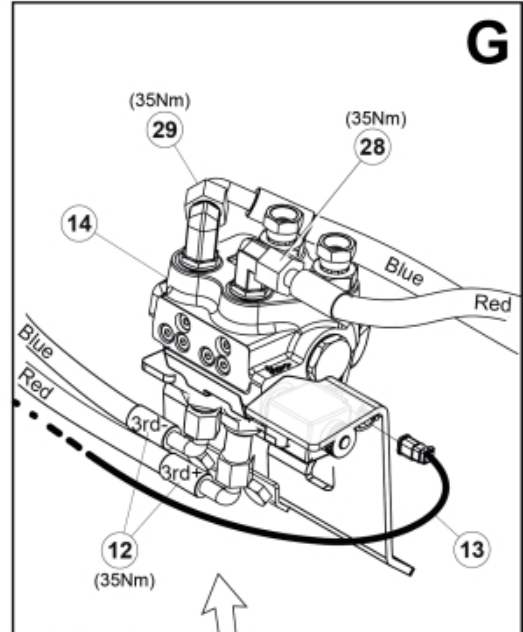

M 60020033-47-50-52-57-61-63-92-93-94

M 60020033-47-50-52-57-61-63-92-93-94\_2

**Part assemblies** 4th service, ISO-A

<b>PartNo</b>	<b>Pos</b>	<b>Qty</b>	<b>Name</b>	<b>Specifications</b>
60020033		1	4th service, ISO-A	
5004919	2	2	Screw	MC6S M8x16
60018601	6	1	Plate	
5002081	7	2	Screw	M6S M10 x 110 (8.8)
5011554	8	2	Nut	Loc-King M10
60019369	10	1	Hose cover	
60018349	11	1	Bracket	
60014066	12	2	Hose	3/8" L=1260 1/2GRLMA - 3/8G90LMA
60032063	13	1	Cable	4th service. (replaces 60015907)
4501105	14	1	Block cpl	4th service, Replaces 60011052, 01/03/2019 00:00:00 (2019/03-)
1120011	15	1	Adaptor	R1/2"-R3/8"
1120158	16	1	Adaptor	R 1/2" - R 3/8"
5013853	17	6	Dowty washer	Tredo 1/2", Part is included in kit 60007907 Hose cpl., 9032177 Hose cpl.
5044131	18	4	Quick Coupling	R 1/2"
5022157	19	2	Washer, red	
5022159	20	2	Washer, blue	
5044129	27	4	Dust Cover	1/2" Male