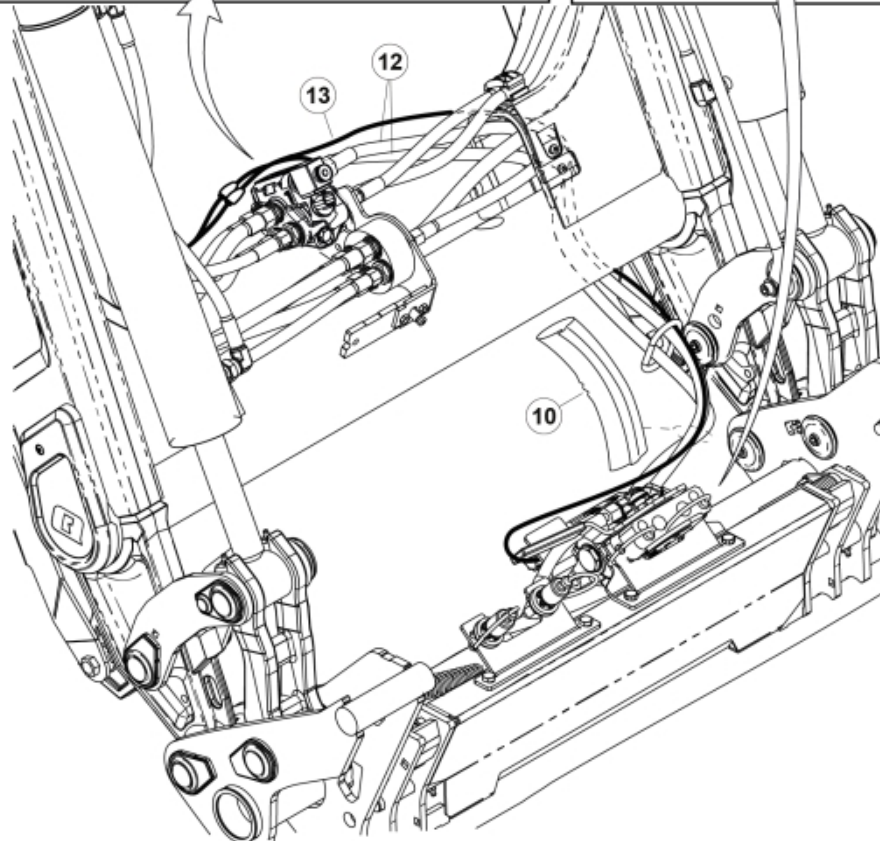

M 60020033-47-50-52-57-61-63-92-93-94

M 60020033-47-50-52-57-61-63-92-93-94\_2

**Part assemblies** 4th service, ISO-A

<b>PartNo</b>	<b>Pos</b>	<b>Qty</b>	<b>Name</b>	<b>Specifications</b>
60020033		1	4th service, ISO-A	
5004919	2	2	Screw	MC6S M8x16
60018601	6	1	Plate	
5002081	7	2	Screw	M6S M10 x 110 (8.8)
5011554	8	2	Nut	Loc-King M10
60019369	10	1	Hose cover	
60018349	11	1	Bracket	
60014066	12	2	Hose	3/8" L=1260 1/2GRLMA - 3/8G90LMA
60032063	13	1	Cable	4th service. (replaces 60015907)
4501105	14	1	Block cpl	4th service, Replaces 60011052, 01/03/2019 00:00:00 (2019/03-)
1120011	15	1	Adaptor	R1/2"-R3/8"
1120158	16	1	Adaptor	R 1/2" - R 3/8"
5013853	17	6	Dowty washer	Tredo 1/2", Part is included in kit 60007907 Hose cpl., 9032177 Hose cpl.
5044131	18	4	Quick Coupling	R 1/2"
5022157	19	2	Washer, red	
5022159	20	2	Washer, blue	
5044129	27	4	Dust Cover	1/2" Male