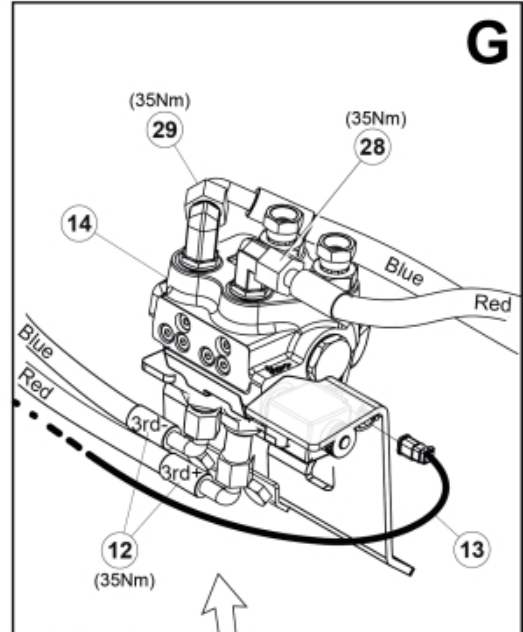

M 60020033-47-50-52-57-61-63-92-93-94

M 60020033-47-50-52-57-61-63-92-93-94_2

Description DL
Part assemblies 4th service, ISO-A

PartNo	Pos	Qty	Name	Specifications
60020047		1 PCS	4th service, ISO-A	
5004919	2	2	Screw	MC6S M8x16
60018601	6	1	Plate	
5002081	7	2	Screw	M6S M10 x 110 (8.8)
5011554	8	2	Nut	Loc-King M10
60019369	10	1	Hose cover	
60018349	11	1	Bracket	
60015750	12	2 PCS	Hose	3/8" L=1330 1/2GRLMA - 3/8G90LMA
60032063	13	1	Cable	4th service. (replaces 60015907)
4501105	14	1	Block cpl	4th service, Replaces 60011052, 01/03/2019 00:00:00 (2019/03-)
1120011	15	1	Adaptor	R1/2"-R3/8"
1120158	16	1	Adaptor	R 1/2" - R 3/8"
5013853	17	6	Dowty washer	Tredo 1/2", Part is included in kit 60007907 Hose cpl., 9032177 Hose cpl.
5044131	18	4	Quick Coupling	R 1/2"
5022157	19	2	Washer, red	
5022159	20	2	Washer, blue	
5044129	27	4	Dust Cover	1/2" Male