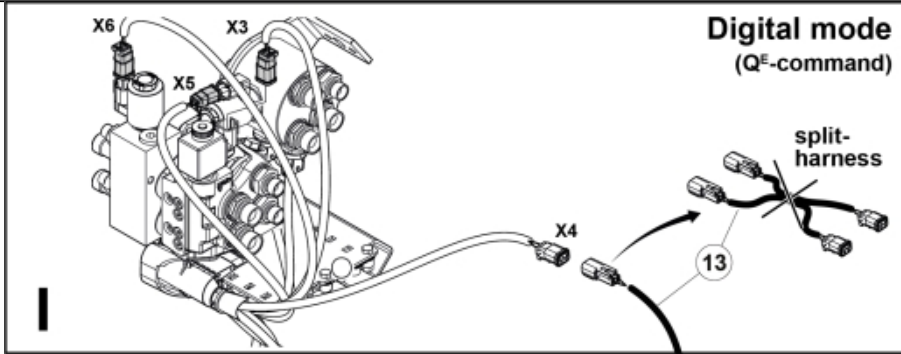

M 60020033-47-50-52-57-61-63-92-93-94

M 60020033-47-50-52-57-61-63-92-93-94_2

Description DL
Part assemblies 4th service, ISO-A

PartNo	Pos	Qty	Name	Specifications
60020047		1 PCS	4th service, ISO-A	
5004919	2	2	Screw	MC6S M8x16
60018601	6	1	Plate	
5002081	7	2	Screw	M6S M10 x 110 (8.8)
5011554	8	2	Nut	Loc-King M10
60019369	10	1	Hose cover	
60018349	11	1	Bracket	
60015750	12	2 PCS	Hose	3/8" L=1330 1/2GRLMA - 3/8G90LMA
60032063	13	1	Cable	4th service. (replaces 60015907)
4501105	14	1	Block cpl	4th service, Replaces 60011052, 01/03/2019 00:00:00 (2019/03-)
1120011	15	1	Adaptor	R1/2"-R3/8"
1120158	16	1	Adaptor	R 1/2" - R 3/8"
5013853	17	6	Dowty washer	Tredo 1/2", Part is included in kit 60007907 Hose cpl., 9032177 Hose cpl.
5044131	18	4	Quick Coupling	R 1/2"
5022157	19	2	Washer, red	
5022159	20	2	Washer, blue	
5044129	27	4	Dust Cover	1/2" Male