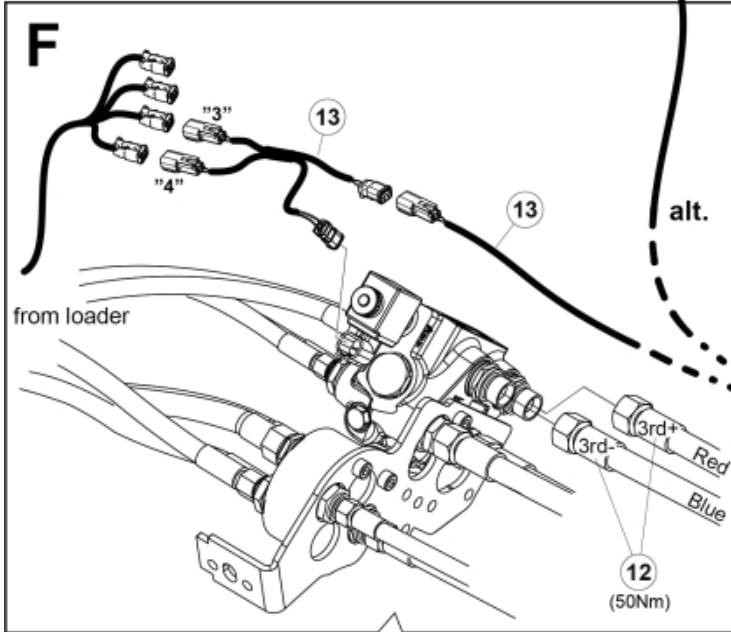

M 60020033-47-50-52-57-61-63-92-93-94

M 60020033-47-50-52-57-61-63-92-93-94_2

Description DL
Part assemblies 4th service, ISO-A

PartNo	Pos	Qty	Name	Specifications
60020047		1 PCS	4th service, ISO-A	
5004919	2	2	Screw	MC6S M8x16
60018601	6	1	Plate	
5002081	7	2	Screw	M6S M10 x 110 (8.8)
5011554	8	2	Nut	Loc-King M10
60019369	10	1	Hose cover	
60018349	11	1	Bracket	
60015750	12	2 PCS	Hose	3/8" L=1330 1/2GRLMA - 3/8G90LMA
60032063	13	1	Cable	4th service. (replaces 60015907)
4501105	14	1	Block cpl	4th service, Replaces 60011052, 01/03/2019 00:00:00 (2019/03-)
1120011	15	1	Adaptor	R1/2"-R3/8"
1120158	16	1	Adaptor	R 1/2" - R 3/8"
5013853	17	6	Dowty washer	Tredo 1/2", Part is included in kit 60007907 Hose cpl., 9032177 Hose cpl.
5044131	18	4	Quick Coupling	R 1/2"
5022157	19	2	Washer, red	
5022159	20	2	Washer, blue	
5044129	27	4	Dust Cover	1/2" Male