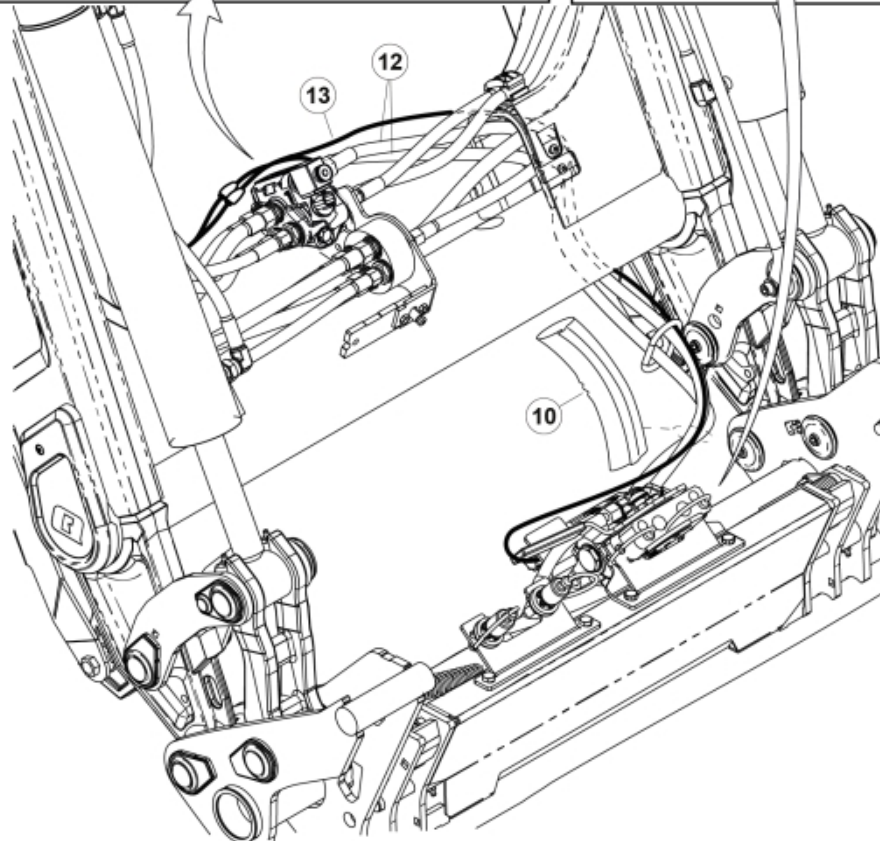

M 60020033-47-50-52-57-61-63-92-93-94

M 60020033-47-50-52-57-61-63-92-93-94_2

Description DL
Part assemblies 4th service, ISO-A

PartNo	Pos	Qty	Name	Specifications
60020047		1 PCS	4th service, ISO-A	
5004919	2	2	Screw	MC6S M8x16
60018601	6	1	Plate	
5002081	7	2	Screw	M6S M10 x 110 (8.8)
5011554	8	2	Nut	Loc-King M10
60019369	10	1	Hose cover	
60018349	11	1	Bracket	
60015750	12	2 PCS	Hose	3/8" L=1330 1/2GRLMA - 3/8G90LMA
60032063	13	1	Cable	4th service. (replaces 60015907)
4501105	14	1	Block cpl	4th service, Replaces 60011052, 01/03/2019 00:00:00 (2019/03-)
1120011	15	1	Adaptor	R1/2"-R3/8"
1120158	16	1	Adaptor	R 1/2" - R 3/8"
5013853	17	6	Dowty washer	Tredo 1/2", Part is included in kit 60007907 Hose cpl., 9032177 Hose cpl.
5044131	18	4	Quick Coupling	R 1/2"
5022157	19	2	Washer, red	
5022159	20	2	Washer, blue	
5044129	27	4	Dust Cover	1/2" Male