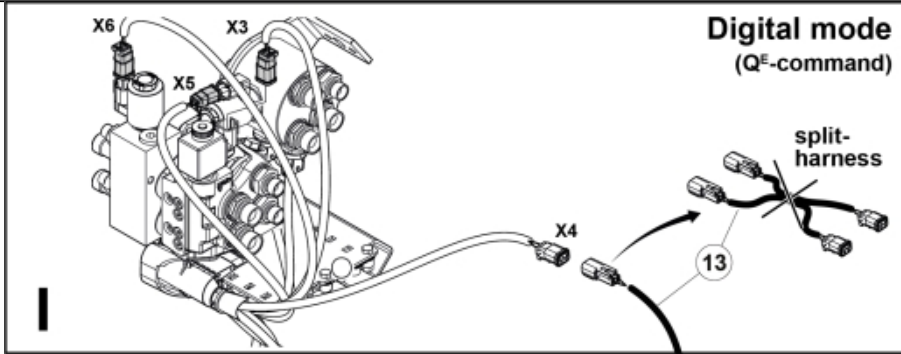

M 60020033-47-50-52-57-61-63-92-93-94

M 60020033-47-50-52-57-61-63-92-93-94_2

Description DL
Part assemblies 4th service, SelectoFix Euro/SMS

PartNo	Pos	Qty	Name	Specifications
60020061		1 PCS	4th service, SelectoFix Euro/SMS	
5004919	2	2	Screw	MC6S M8x16
5011553	5	2	Nut	M6M M8 Loc-king
60018601	6	1	Plate	
5002081	7	2	Screw	M6S M10 x 110 (8.8)
5011554	8	6	Nut	Loc-King M10
5002077	9	4	Screw	M6S 10x30
60019369	10	1	Hose cover	
60019261	11	1	Bracket	Euro/SMS
60015750	12	2 PCS	Hose	3/8" L=1330 1/2GRLMA - 3/8G90LMA
60032063	13	1	Cable	4th service. (replaces 60015907)
4501105	14	1	Block cpl	4th service, Replaces 60011052, 01/03/2019 00:00:00 (2019/03-)
1120011	15	1	Adaptor	R1/2"-R3/8"
1120158	16	1	Adaptor	R 1/2" - R 3/8"
5013853	17	4	Dowty washer	Tredo 1/2", Part is included in kit 60007907 Hose cpl., 9032177 Hose cpl.
5022157	19	1	Washer, red	
5022159	20	1	Washer, blue	
60011053	21	2	Adaptor	G1/2" - G3/8"
60014257	22	2	Adaptor	90°
10550369	23	1	Selecto Fix, Lower part	
60018733	24	2	Bracket	Euro/SMS
5004061	25	2	Screw	MC6S M8x20
5044940	26	2	Coupling	ISO-A 1/2" Male - G3/8
5044129	27	2	Dust Cover	1/2" Male
60019712	28	1	Hose	3/8" L=205 3/8GRLMA - 3/8G90LMC
60019716	29	1	Hose	3/8" L=420 3/8G90LMA - 3/8G90LMC