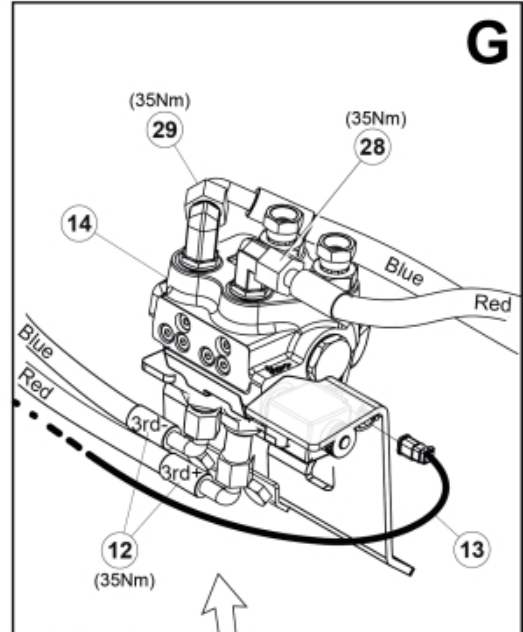

M 60020033-47-50-52-57-61-63-92-93-94

M 60020033-47-50-52-57-61-63-92-93-94_2

Description DL
Part assemblies 4th service, SelectoFix Euro/SMS

PartNo	Pos	Qty	Name	Specifications
60020061		1 PCS	4th service, SelectoFix Euro/SMS	
5004919	2	2	Screw	MC6S M8x16
5011553	5	2	Nut	M6M M8 Loc-king
60018601	6	1	Plate	
5002081	7	2	Screw	M6S M10 x 110 (8.8)
5011554	8	6	Nut	Loc-King M10
5002077	9	4	Screw	M6S 10x30
60019369	10	1	Hose cover	
60019261	11	1	Bracket	Euro/SMS
60015750	12	2 PCS	Hose	3/8" L=1330 1/2GRLMA - 3/8G90LMA
60032063	13	1	Cable	4th service. (replaces 60015907)
4501105	14	1	Block cpl	4th service, Replaces 60011052, 01/03/2019 00:00:00 (2019/03-)
1120011	15	1	Adaptor	R1/2"-R3/8"
1120158	16	1	Adaptor	R 1/2" - R 3/8"
5013853	17	4	Dowty washer	Tredo 1/2", Part is included in kit 60007907 Hose cpl., 9032177 Hose cpl.
5022157	19	1	Washer, red	
5022159	20	1	Washer, blue	
60011053	21	2	Adaptor	G1/2" - G3/8"
60014257	22	2	Adaptor	90°
10550369	23	1	Selecto Fix, Lower part	
60018733	24	2	Bracket	Euro/SMS
5004061	25	2	Screw	MC6S M8x20
5044940	26	2	Coupling	ISO-A 1/2" Male - G3/8
5044129	27	2	Dust Cover	1/2" Male
60019712	28	1	Hose	3/8" L=205 3/8GRLMA - 3/8G90LMC
60019716	29	1	Hose	3/8" L=420 3/8G90LMA - 3/8G90LMC