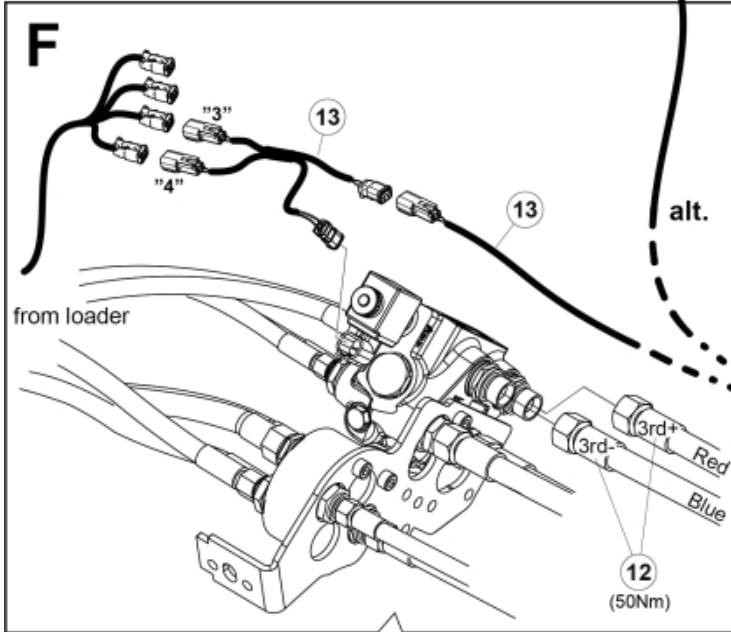

M 60020033-47-50-52-57-61-63-92-93-94

M 60020033-47-50-52-57-61-63-92-93-94_2

Description DL
Part assemblies 4th service, SelectoFix Euro/SMS

PartNo	Pos	Qty	Name	Specifications
60020061		1 PCS	4th service, SelectoFix Euro/SMS	
5004919	2	2	Screw	MC6S M8x16
5011553	5	2	Nut	M6M M8 Loc-king
60018601	6	1	Plate	
5002081	7	2	Screw	M6S M10 x 110 (8.8)
5011554	8	6	Nut	Loc-King M10
5002077	9	4	Screw	M6S 10x30
60019369	10	1	Hose cover	
60019261	11	1	Bracket	Euro/SMS
60015750	12	2 PCS	Hose	3/8" L=1330 1/2GRLMA - 3/8G90LMA
60032063	13	1	Cable	4th service. (replaces 60015907)
4501105	14	1	Block cpl	4th service, Replaces 60011052, 01/03/2019 00:00:00 (2019/03-)
1120011	15	1	Adaptor	R1/2"-R3/8"
1120158	16	1	Adaptor	R 1/2" - R 3/8"
5013853	17	4	Dowty washer	Tredo 1/2", Part is included in kit 60007907 Hose cpl., 9032177 Hose cpl.
5022157	19	1	Washer, red	
5022159	20	1	Washer, blue	
60011053	21	2	Adaptor	G1/2" - G3/8"
60014257	22	2	Adaptor	90°
10550369	23	1	Selecto Fix, Lower part	
60018733	24	2	Bracket	Euro/SMS
5004061	25	2	Screw	MC6S M8x20
5044940	26	2	Coupling	ISO-A 1/2" Male - G3/8
5044129	27	2	Dust Cover	1/2" Male
60019712	28	1	Hose	3/8" L=205 3/8GRLMA - 3/8G90LMC
60019716	29	1	Hose	3/8" L=420 3/8G90LMA - 3/8G90LMC