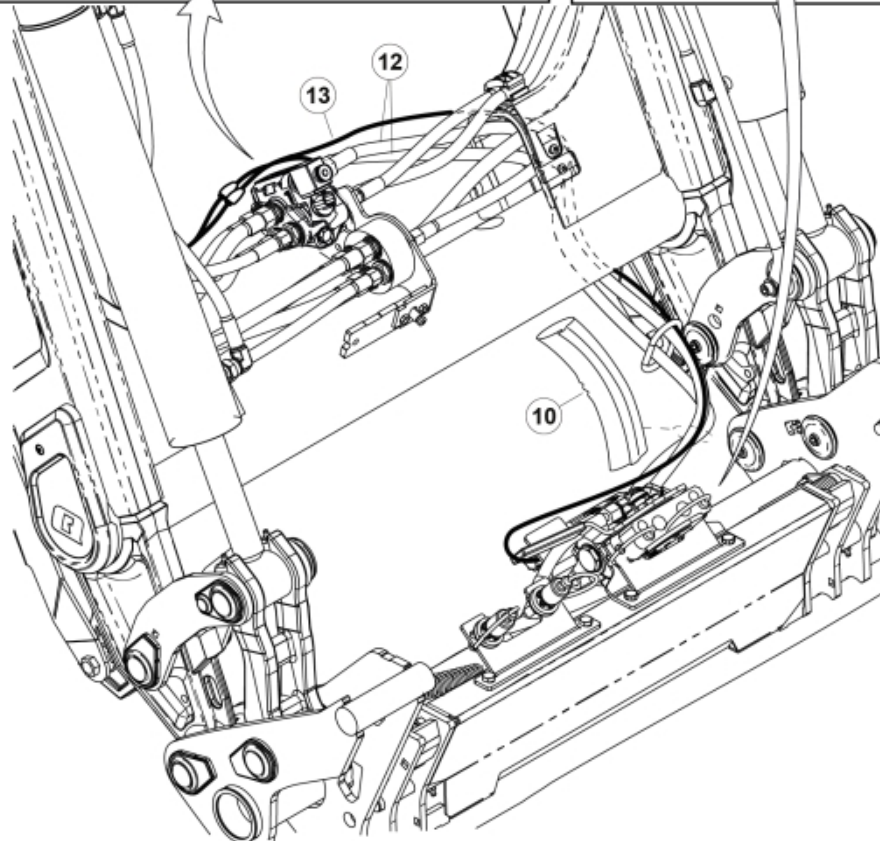

M 60020033-47-50-52-57-61-63-92-93-94

M 60020033-47-50-52-57-61-63-92-93-94_2

Description DL
Part assemblies 4th service, SelectoFix Euro/SMS

PartNo	Pos	Qty	Name	Specifications
60020061		1 PCS	4th service, SelectoFix Euro/SMS	
5004919	2	2	Screw	MC6S M8x16
5011553	5	2	Nut	M6M M8 Loc-king
60018601	6	1	Plate	
5002081	7	2	Screw	M6S M10 x 110 (8.8)
5011554	8	6	Nut	Loc-King M10
5002077	9	4	Screw	M6S 10x30
60019369	10	1	Hose cover	
60019261	11	1	Bracket	Euro/SMS
60015750	12	2 PCS	Hose	3/8" L=1330 1/2GRLMA - 3/8G90LMA
60032063	13	1	Cable	4th service. (replaces 60015907)
4501105	14	1	Block cpl	4th service, Replaces 60011052, 01/03/2019 00:00:00 (2019/03-)
1120011	15	1	Adaptor	R1/2"-R3/8"
1120158	16	1	Adaptor	R 1/2" - R 3/8"
5013853	17	4	Dowty washer	Tredo 1/2", Part is included in kit 60007907 Hose cpl., 9032177 Hose cpl.
5022157	19	1	Washer, red	
5022159	20	1	Washer, blue	
60011053	21	2	Adaptor	G1/2" - G3/8"
60014257	22	2	Adaptor	90°
10550369	23	1	Selecto Fix, Lower part	
60018733	24	2	Bracket	Euro/SMS
5004061	25	2	Screw	MC6S M8x20
5044940	26	2	Coupling	ISO-A 1/2" Male - G3/8
5044129	27	2	Dust Cover	1/2" Male
60019712	28	1	Hose	3/8" L=205 3/8GRLMA - 3/8G90LMC
60019716	29	1	Hose	3/8" L=420 3/8G90LMA - 3/8G90LMC