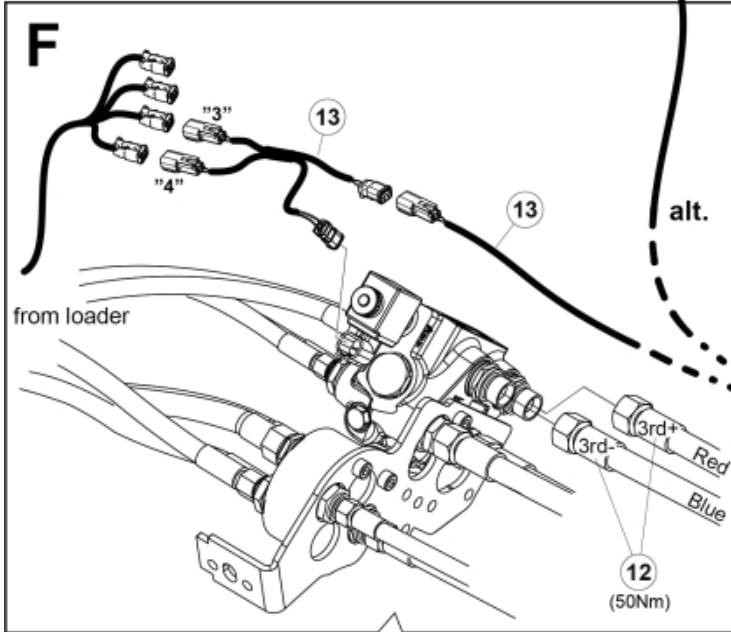

M 60020033-47-50-52-57-61-63-92-93-94

M 60020033-47-50-52-57-61-63-92-93-94_2

Part assemblies 4th service, Dual SelectoFix Euro

PartNo	Pos	Qty	Name	Specifications
60020063		1	4th service, Dual SelectoFix Euro	
5004919	2	2	Screw	MC6S M8x16
5011553	5	2	Nut	M6M M8 Loc-king
60018601	6	1	Plate	
5002081	7	2	Screw	M6S M10 x 110 (8.8)
5011554	8	6	Nut	Loc-King M10
5002077	9	4	Screw	M6S 10x30
60019369	10	1	Hose cover	
60018349	11	1	Bracket	
60014066	12	2	Hose	3/8" L=1260 1/2GRLMA - 3/8G90LMA
60032063	13	1	Cable	4th service. (replaces 60015907)
4501105	14	1	Block cpl	4th service, Replaces 60011052, 01/03/2019 00:00:00 (2019/03-)
1120011	15	1	Adaptor	R1/2"-R3/8"
1120158	16	1	Adaptor	R 1/2" - R 3/8"
5013853	17	4	Dowty washer	Tredo 1/2", Part is included in kit 60007907 Hose cpl., 9032177 Hose cpl.
60011053	21	2	Adaptor	G1/2" - G3/8"
60014257	22	2	Adaptor	90°
10550369	23	2	Selecto Fix, Lower part	
60019087	24	2	Bracket	
5004061	25	4	Screw	MC6S M8x20
60019727	28	1	Hose	3/8" L=235 3/8GRLMA - 3/8G90LMC
60019728	29	1	Hose	3/8" L=410 3/8G90LMA - 3/8G90LMA