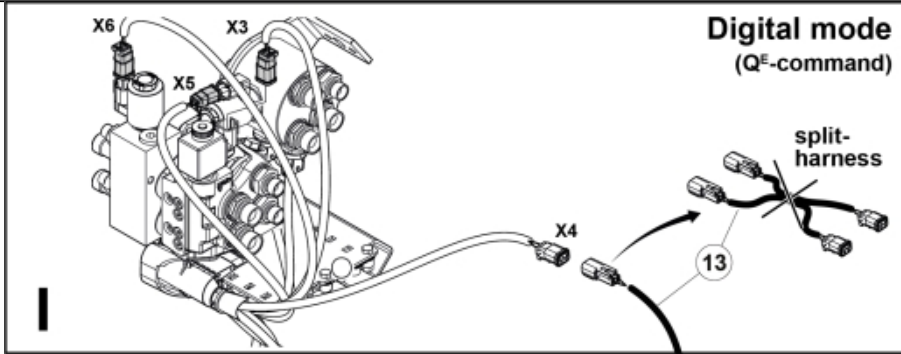

M 60020033-47-50-52-57-61-63-92-93-94

M 60020033-47-50-52-57-61-63-92-93-94_2

Part assemblies 4th service, Dual SelectoFix Euro

PartNo	Pos	Qty	Name	Specifications
60020063		1	4th service, Dual SelectoFix Euro	
5004919	2	2	Screw	MC6S M8x16
5011553	5	2	Nut	M6M M8 Loc-king
60018601	6	1	Plate	
5002081	7	2	Screw	M6S M10 x 110 (8.8)
5011554	8	6	Nut	Loc-King M10
5002077	9	4	Screw	M6S 10x30
60019369	10	1	Hose cover	
60018349	11	1	Bracket	
60014066	12	2	Hose	3/8" L=1260 1/2GRLMA - 3/8G90LMA
60032063	13	1	Cable	4th service. (replaces 60015907)
4501105	14	1	Block cpl	4th service, Replaces 60011052, 01/03/2019 00:00:00 (2019/03-)
1120011	15	1	Adaptor	R1/2"-R3/8"
1120158	16	1	Adaptor	R 1/2" - R 3/8"
5013853	17	4	Dowty washer	Tredo 1/2", Part is included in kit 60007907 Hose cpl., 9032177 Hose cpl.
60011053	21	2	Adaptor	G1/2" - G3/8"
60014257	22	2	Adaptor	90°
10550369	23	2	Selecto Fix, Lower part	
60019087	24	2	Bracket	
5004061	25	4	Screw	MC6S M8x20
60019727	28	1	Hose	3/8" L=235 3/8GRLMA - 3/8G90LMC
60019728	29	1	Hose	3/8" L=410 3/8G90LMA - 3/8G90LMA