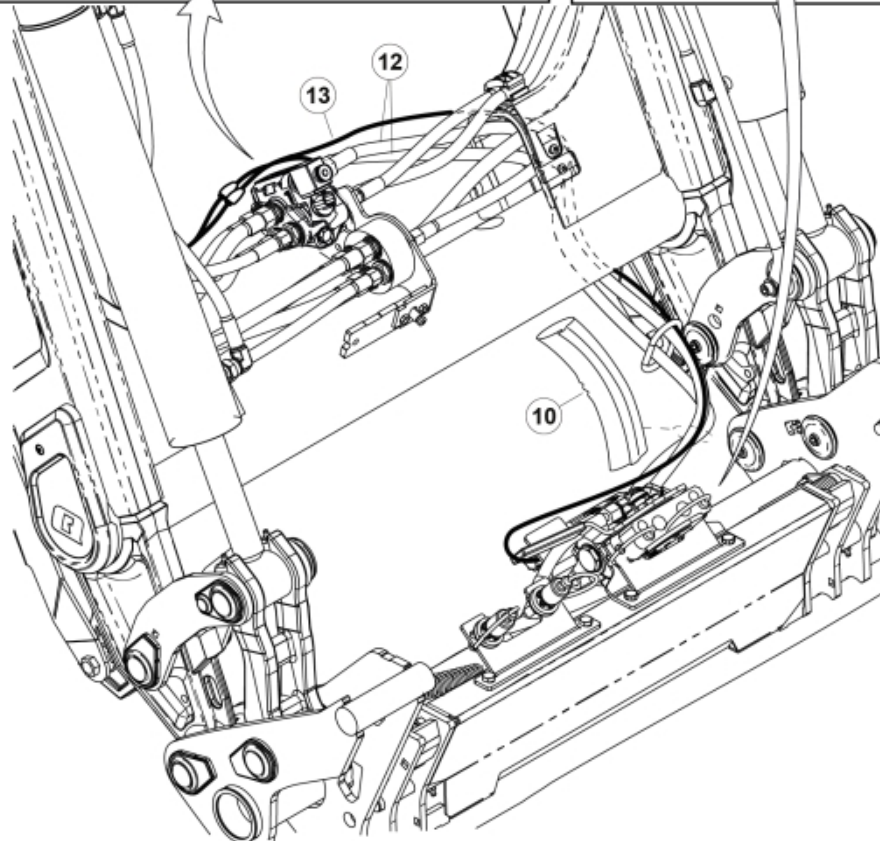

M 60020033-47-50-52-57-61-63-92-93-94

M 60020033-47-50-52-57-61-63-92-93-94_2

Part assemblies 4th service, Dual SelectoFix Euro

PartNo	Pos	Qty	Name	Specifications
60020063		1	4th service, Dual SelectoFix Euro	
5004919	2	2	Screw	MC6S M8x16
5011553	5	2	Nut	M6M M8 Loc-king
60018601	6	1	Plate	
5002081	7	2	Screw	M6S M10 x 110 (8.8)
5011554	8	6	Nut	Loc-King M10
5002077	9	4	Screw	M6S 10x30
60019369	10	1	Hose cover	
60018349	11	1	Bracket	
60014066	12	2	Hose	3/8" L=1260 1/2GRLMA - 3/8G90LMA
60032063	13	1	Cable	4th service. (replaces 60015907)
4501105	14	1	Block cpl	4th service, Replaces 60011052, 01/03/2019 00:00:00 (2019/03-)
1120011	15	1	Adaptor	R1/2"-R3/8"
1120158	16	1	Adaptor	R 1/2" - R 3/8"
5013853	17	4	Dowty washer	Tredo 1/2", Part is included in kit 60007907 Hose cpl., 9032177 Hose cpl.
60011053	21	2	Adaptor	G1/2" - G3/8"
60014257	22	2	Adaptor	90°
10550369	23	2	Selecto Fix, Lower part	
60019087	24	2	Bracket	
5004061	25	4	Screw	MC6S M8x20
60019727	28	1	Hose	3/8" L=235 3/8GRLMA - 3/8G90LMC
60019728	29	1	Hose	3/8" L=410 3/8G90LMA - 3/8G90LMA