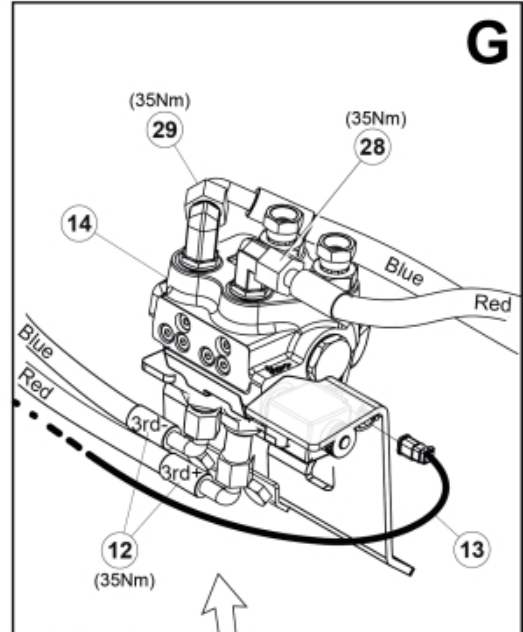

M 60020033-47-50-52-57-61-63-92-93-94

M 60020033-47-50-52-57-61-63-92-93-94_2

Part assemblies 4th service, Dual SelectoFix Euro

PartNo	Pos	Qty	Name	Specifications
60020063		1	4th service, Dual SelectoFix Euro	
5004919	2	2	Screw	MC6S M8x16
5011553	5	2	Nut	M6M M8 Loc-king
60018601	6	1	Plate	
5002081	7	2	Screw	M6S M10 x 110 (8.8)
5011554	8	6	Nut	Loc-King M10
5002077	9	4	Screw	M6S 10x30
60019369	10	1	Hose cover	
60018349	11	1	Bracket	
60014066	12	2	Hose	3/8" L=1260 1/2GRLMA - 3/8G90LMA
60032063	13	1	Cable	4th service. (replaces 60015907)
4501105	14	1	Block cpl	4th service, Replaces 60011052, 01/03/2019 00:00:00 (2019/03-)
1120011	15	1	Adaptor	R1/2"-R3/8"
1120158	16	1	Adaptor	R 1/2" - R 3/8"
5013853	17	4	Dowty washer	Tredo 1/2", Part is included in kit 60007907 Hose cpl., 9032177 Hose cpl.
60011053	21	2	Adaptor	G1/2" - G3/8"
60014257	22	2	Adaptor	90°
10550369	23	2	Selecto Fix, Lower part	
60019087	24	2	Bracket	
5004061	25	4	Screw	MC6S M8x20
60019727	28	1	Hose	3/8" L=235 3/8GRLMA - 3/8G90LMC
60019728	29	1	Hose	3/8" L=410 3/8G90LMA - 3/8G90LMA