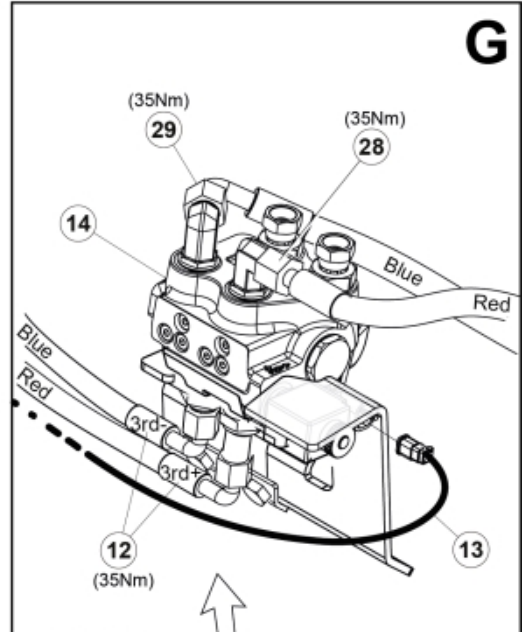

M 60020033-47-50-52-57-61-63-92-93-94

Part assemblies 4th service, Dual SelectoFix Euro/SMS

PartNo	Pos	Qty	Name	Specifications
60020093		1	4th service, Dual SelectoFix Euro/SMS	
5004919	2	2	Screw	MC6S M8x16
5011553	5	2	Nut	M6M M8 Loc-king
60018601	6	1	Plate	
5002081	7	2	Screw	M6S M10 x 110 (8.8)
5011554	8	6	Nut	Loc-King M10
5002077	9	4	Screw	M6S 10x30
60019369	10	1	Hose cover	
60019261	11	1	Bracket	Euro/SMS
60014066	12	2	Hose	3/8" L=1260 1/2GRLMA - 3/8G90LMA
60032063	13	1	Cable	4th service. (replaces 60015907)
4501105	14	1	Block cpl	4th service, Replaces 60011052, 01/03/2019 00:00:00 (2019/03-)
1120011	15	1	Adaptor	R1/2"-R3/8"
1120158	16	1	Adaptor	R 1/2" - R 3/8"
5013853	17	4	Dowty washer	Tredo 1/2", Part is included in kit 60007907 Hose cpl., 9032177 Hose cpl.
60011053	21	2	Adaptor	G1/2" - G3/8"
60014257	22	2	Adaptor	90°
10550369	23	2	Selecto Fix, Lower part	
60018733	24	2	Bracket	Euro/SMS
5004061	25	4	Screw	MC6S M8x20
60019727	28	1	Hose	3/8" L=235 3/8GRLMA - 3/8G90LMC
60019728	29	1	Hose	3/8" L=410 3/8G90LMA - 3/8G90LMA