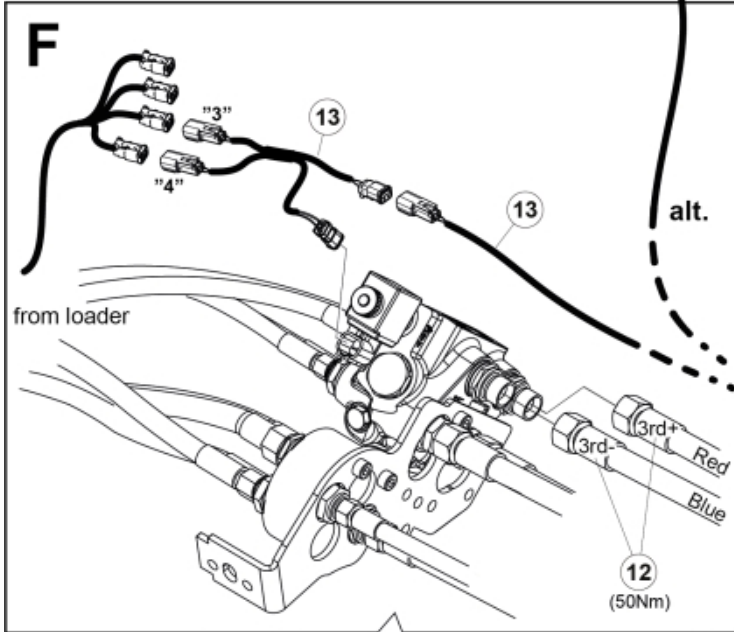

M 60020033-47-50-52-57-61-63-92-93-94

Part assemblies 4th service, Dual SelectoFix Euro/SMS

PartNo	Pos	Qty	Name	Specifications
60020093		1	4th service, Dual SelectoFix Euro/SMS	
5004919	2	2	Screw	MC6S M8x16
5011553	5	2	Nut	M6M M8 Loc-king
60018601	6	1	Plate	
5002081	7	2	Screw	M6S M10 x 110 (8.8)
5011554	8	6	Nut	Loc-King M10
5002077	9	4	Screw	M6S 10x30
60019369	10	1	Hose cover	
60019261	11	1	Bracket	Euro/SMS
60014066	12	2	Hose	3/8" L=1260 1/2GRLMA - 3/8G90LMA
60032063	13	1	Cable	4th service. (replaces 60015907)
4501105	14	1	Block cpl	4th service, Replaces 60011052, 01/03/2019 00:00:00 (2019/03-)
1120011	15	1	Adaptor	R1/2"-R3/8"
1120158	16	1	Adaptor	R 1/2" - R 3/8"
5013853	17	4	Dowty washer	Tredo 1/2", Part is included in kit 60007907 Hose cpl., 9032177 Hose cpl.
60011053	21	2	Adaptor	G1/2" - G3/8"
60014257	22	2	Adaptor	90°
10550369	23	2	Selecto Fix, Lower part	
60018733	24	2	Bracket	Euro/SMS
5004061	25	4	Screw	MC6S M8x20
60019727	28	1	Hose	3/8" L=235 3/8GRLMA - 3/8G90LMC
60019728	29	1	Hose	3/8" L=410 3/8G90LMA - 3/8G90LMA