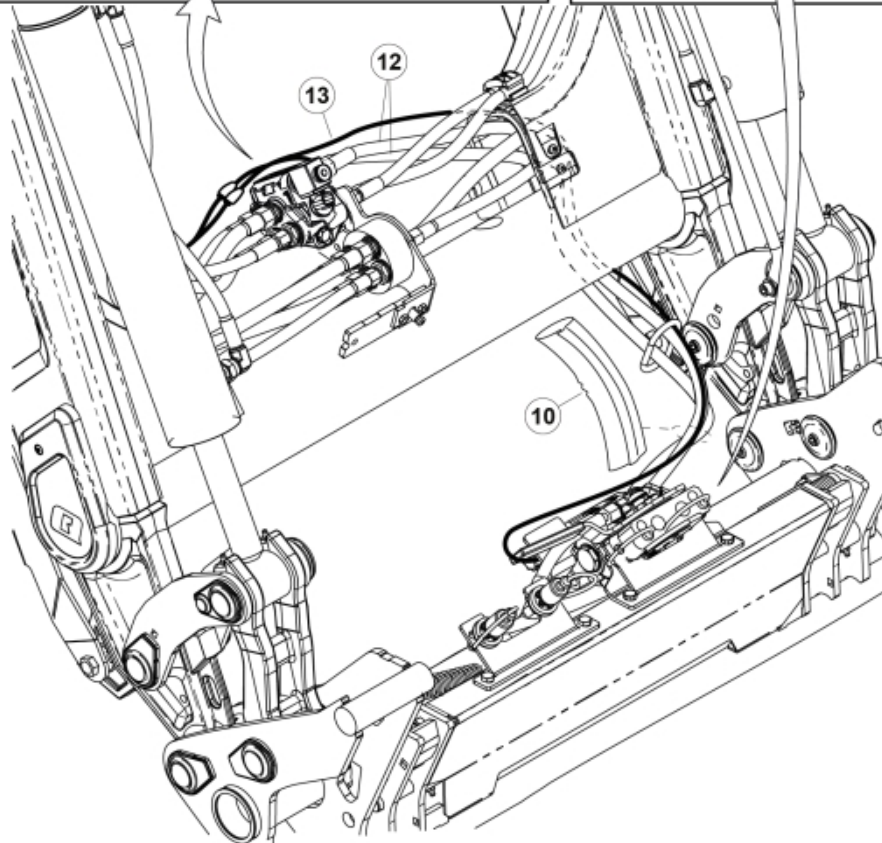

M 60020033-47-50-52-57-61-63-92-93-94

Part assemblies 4th service, Dual SelectoFix Euro/SMS

PartNo	Pos	Qty	Name	Specifications
60020093		1	4th service, Dual SelectoFix Euro/SMS	
5004919	2	2	Screw	MC6S M8x16
5011553	5	2	Nut	M6M M8 Loc-king
60018601	6	1	Plate	
5002081	7	2	Screw	M6S M10 x 110 (8.8)
5011554	8	6	Nut	Loc-King M10
5002077	9	4	Screw	M6S 10x30
60019369	10	1	Hose cover	
60019261	11	1	Bracket	Euro/SMS
60014066	12	2	Hose	3/8" L=1260 1/2GRLMA - 3/8G90LMA
60032063	13	1	Cable	4th service. (replaces 60015907)
4501105	14	1	Block cpl	4th service, Replaces 60011052, 01/03/2019 00:00:00 (2019/03-)
1120011	15	1	Adaptor	R1/2"-R3/8"
1120158	16	1	Adaptor	R 1/2" - R 3/8"
5013853	17	4	Dowty washer	Tredo 1/2", Part is included in kit 60007907 Hose cpl., 9032177 Hose cpl.
60011053	21	2	Adaptor	G1/2" - G3/8"
60014257	22	2	Adaptor	90°
10550369	23	2	Selecto Fix, Lower part	
60018733	24	2	Bracket	Euro/SMS
5004061	25	4	Screw	MC6S M8x20
60019727	28	1	Hose	3/8" L=235 3/8GRLMA - 3/8G90LMC
60019728	29	1	Hose	3/8" L=410 3/8G90LMA - 3/8G90LMA