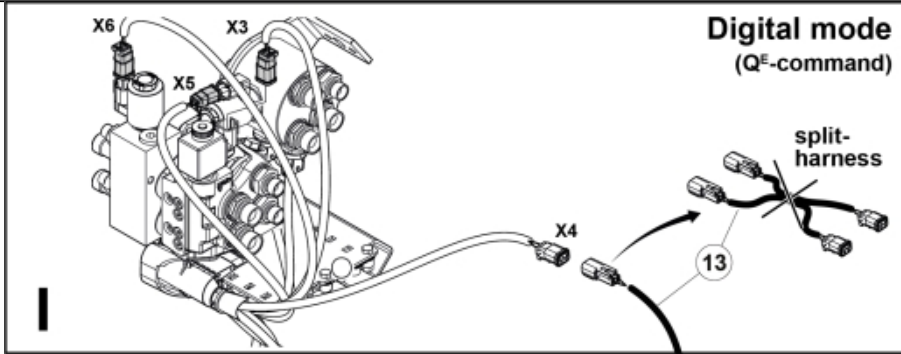

M 60020033-47-50-52-57-61-63-92-93-94

Part assemblies 4th service, Dual SelectoFix Euro/SMS

PartNo	Pos	Qty	Name	Specifications
60020093		1	4th service, Dual SelectoFix Euro/SMS	
5004919	2	2	Screw	MC6S M8x16
5011553	5	2	Nut	M6M M8 Loc-king
60018601	6	1	Plate	
5002081	7	2	Screw	M6S M10 x 110 (8.8)
5011554	8	6	Nut	Loc-King M10
5002077	9	4	Screw	M6S 10x30
60019369	10	1	Hose cover	
60019261	11	1	Bracket	Euro/SMS
60014066	12	2	Hose	3/8" L=1260 1/2GRLMA - 3/8G90LMA
60032063	13	1	Cable	4th service. (replaces 60015907)
4501105	14	1	Block cpl	4th service, Replaces 60011052, 01/03/2019 00:00:00 (2019/03-)
1120011	15	1	Adaptor	R1/2"-R3/8"
1120158	16	1	Adaptor	R 1/2" - R 3/8"
5013853	17	4	Dowty washer	Tredo 1/2", Part is included in kit 60007907 Hose cpl., 9032177 Hose cpl.
60011053	21	2	Adaptor	G1/2" - G3/8"
60014257	22	2	Adaptor	90°
10550369	23	2	Selecto Fix, Lower part	
60018733	24	2	Bracket	Euro/SMS
5004061	25	4	Screw	MC6S M8x20
60019727	28	1	Hose	3/8" L=235 3/8GRLMA - 3/8G90LMC
60019728	29	1	Hose	3/8" L=410 3/8G90LMA - 3/8G90LMA