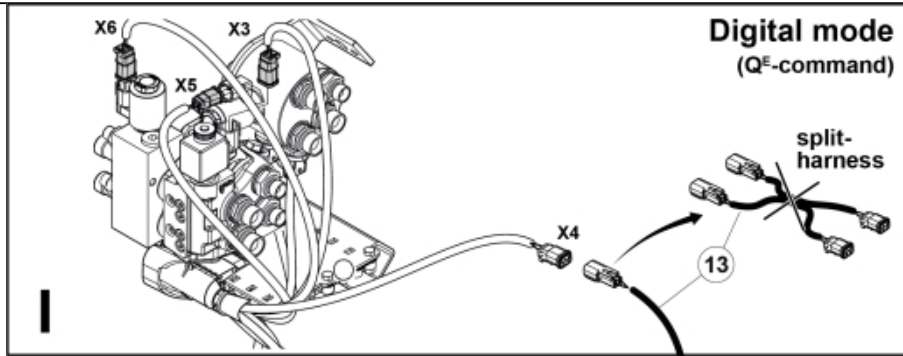

M 60020033-47-50-52-57-61-63-92-93-94

M 60020033-47-50-52-57-61-63-92-93-94_2

H

Description DL
Part assemblies 4th service, Dual SelectoFix Euro/SMS

PartNo	Pos	Qty	Name	Specifications
60020094		1 PCS	4th service, Dual SelectoFix Euro/SMS	
5004919	2	2	Screw	MC6S M8x16
5011553	5	2	Nut	M6M M8 Loc-king
60018601	6	1	Plate	
5002081	7	2	Screw	M6S M10 x 110 (8.8)
5011554	8	6	Nut	Loc-King M10
5002077	9	4	Screw	M6S 10x30
60019369	10	1	Hose cover	
60019261	11	1	Bracket	Euro/SMS
60015750	12	2 PCS	Hose	3/8" L=1330 1/2GRLMA - 3/8G90LMA
60032063	13	1	Cable	4th service. (replaces 60015907)
4501105	14	1	Block cpl	4th service, Replaces 60011052, 01/03/2019 00:00:00 (2019/03-)
1120011	15	1	Adaptor	R1/2"-R3/8"
1120158	16	1	Adaptor	R 1/2" - R 3/8"
5013853	17	4	Dowty washer	Tredo 1/2", Part is included in kit 60007907 Hose cpl., 9032177 Hose cpl.
60011053	21	2	Adaptor	G1/2" - G3/8"
60014257	22	2	Adaptor	90°
10550369	23	2	Selecto Fix, Lower part	
60018733	24	2	Bracket	Euro/SMS
5004061	25	4	Screw	MC6S M8x20
60019727	28	1	Hose	3/8" L=235 3/8GRLMA - 3/8G90LMC
60019728	29	1	Hose	3/8" L=410 3/8G90LMA - 3/8G90LMA