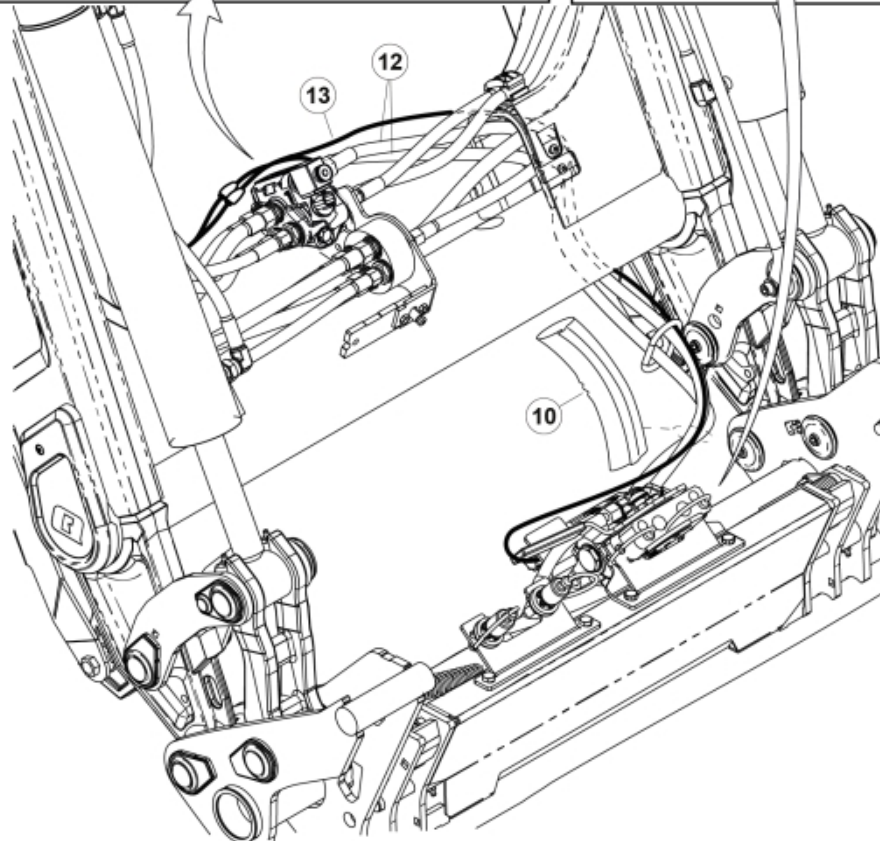

M 60020033-47-50-52-57-61-63-92-93-94

M 60020033-47-50-52-57-61-63-92-93-94_2

H

Description DL
Part assemblies 4th service, Dual SelectoFix Euro/SMS

PartNo	Pos	Qty	Name	Specifications
60020094		1 PCS	4th service, Dual SelectoFix Euro/SMS	
5004919	2	2	Screw	MC6S M8x16
5011553	5	2	Nut	M6M M8 Loc-king
60018601	6	1	Plate	
5002081	7	2	Screw	M6S M10 x 110 (8.8)
5011554	8	6	Nut	Loc-King M10
5002077	9	4	Screw	M6S 10x30
60019369	10	1	Hose cover	
60019261	11	1	Bracket	Euro/SMS
60015750	12	2 PCS	Hose	3/8" L=1330 1/2GRLMA - 3/8G90LMA
60032063	13	1	Cable	4th service. (replaces 60015907)
4501105	14	1	Block cpl	4th service, Replaces 60011052, 01/03/2019 00:00:00 (2019/03-)
1120011	15	1	Adaptor	R1/2"-R3/8"
1120158	16	1	Adaptor	R 1/2" - R 3/8"
5013853	17	4	Dowty washer	Tredo 1/2", Part is included in kit 60007907 Hose cpl., 9032177 Hose cpl.
60011053	21	2	Adaptor	G1/2" - G3/8"
60014257	22	2	Adaptor	90°
10550369	23	2	Selecto Fix, Lower part	
60018733	24	2	Bracket	Euro/SMS
5004061	25	4	Screw	MC6S M8x20
60019727	28	1	Hose	3/8" L=235 3/8GRLMA - 3/8G90LMC
60019728	29	1	Hose	3/8" L=410 3/8G90LMA - 3/8G90LMA