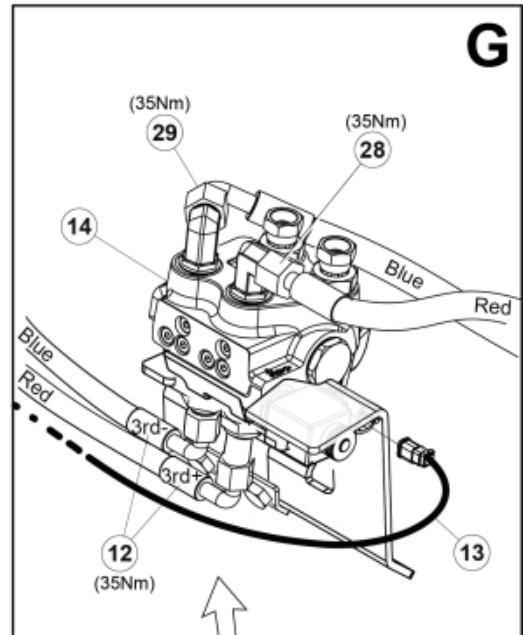

M 60020033-47-50-52-57-61-63-92-93-94

M 60020033-47-50-52-57-61-63-92-93-94_2

H

Description DL
Part assemblies 4th service, Dual SelectoFix Euro/SMS

PartNo	Pos	Qty	Name	Specifications
60020094		1 PCS	4th service, Dual SelectoFix Euro/SMS	
5004919	2	2	Screw	MC6S M8x16
5011553	5	2	Nut	M6M M8 Loc-king
60018601	6	1	Plate	
5002081	7	2	Screw	M6S M10 x 110 (8.8)
5011554	8	6	Nut	Loc-King M10
5002077	9	4	Screw	M6S 10x30
60019369	10	1	Hose cover	
60019261	11	1	Bracket	Euro/SMS
60015750	12	2 PCS	Hose	3/8" L=1330 1/2GRLMA - 3/8G90LMA
60032063	13	1	Cable	4th service. (replaces 60015907)
4501105	14	1	Block cpl	4th service, Replaces 60011052, 01/03/2019 00:00:00 (2019/03-)
1120011	15	1	Adaptor	R1/2"-R3/8"
1120158	16	1	Adaptor	R 1/2" - R 3/8"
5013853	17	4	Dowty washer	Tredo 1/2", Part is included in kit 60007907 Hose cpl., 9032177 Hose cpl.
60011053	21	2	Adaptor	G1/2" - G3/8"
60014257	22	2	Adaptor	90°
10550369	23	2	Selecto Fix, Lower part	
60018733	24	2	Bracket	Euro/SMS
5004061	25	4	Screw	MC6S M8x20
60019727	28	1	Hose	3/8" L=235 3/8GRLMA - 3/8G90LMC
60019728	29	1	Hose	3/8" L=410 3/8G90LMA - 3/8G90LMA