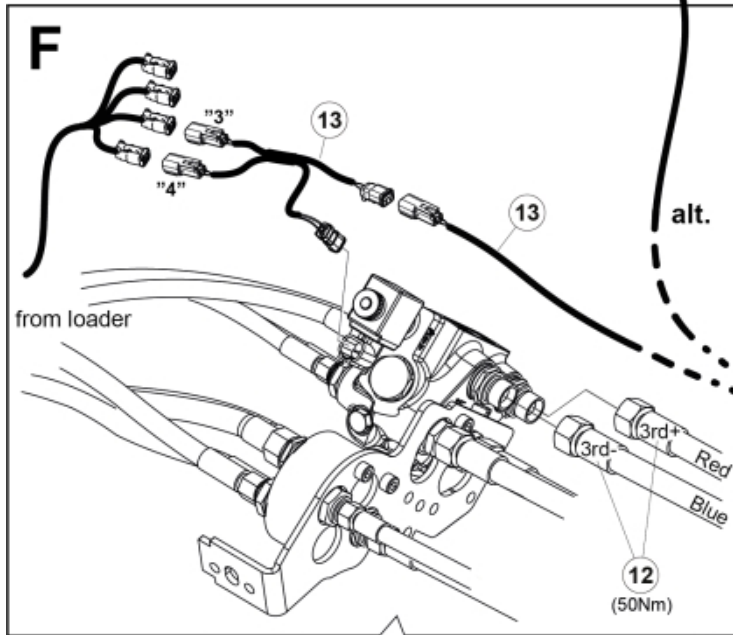

M 60020033-47-50-52-57-61-63-92-93-94

M 60020033-47-50-52-57-61-63-92-93-94_2

H

Description DL
Part assemblies 4th service, Dual SelectoFix Euro/SMS

PartNo	Pos	Qty	Name	Specifications
60020094		1 PCS	4th service, Dual SelectoFix Euro/SMS	
5004919	2	2	Screw	MC6S M8x16
5011553	5	2	Nut	M6M M8 Loc-king
60018601	6	1	Plate	
5002081	7	2	Screw	M6S M10 x 110 (8.8)
5011554	8	6	Nut	Loc-King M10
5002077	9	4	Screw	M6S 10x30
60019369	10	1	Hose cover	
60019261	11	1	Bracket	Euro/SMS
60015750	12	2 PCS	Hose	3/8" L=1330 1/2GRLMA - 3/8G90LMA
60032063	13	1	Cable	4th service. (replaces 60015907)
4501105	14	1	Block cpl	4th service, Replaces 60011052, 01/03/2019 00:00:00 (2019/03-)
1120011	15	1	Adaptor	R1/2"-R3/8"
1120158	16	1	Adaptor	R 1/2" - R 3/8"
5013853	17	4	Dowty washer	Tredo 1/2", Part is included in kit 60007907 Hose cpl., 9032177 Hose cpl.
60011053	21	2	Adaptor	G1/2" - G3/8"
60014257	22	2	Adaptor	90°
10550369	23	2	Selecto Fix, Lower part	
60018733	24	2	Bracket	Euro/SMS
5004061	25	4	Screw	MC6S M8x20
60019727	28	1	Hose	3/8" L=235 3/8GRLMA - 3/8G90LMC
60019728	29	1	Hose	3/8" L=410 3/8G90LMA - 3/8G90LMA