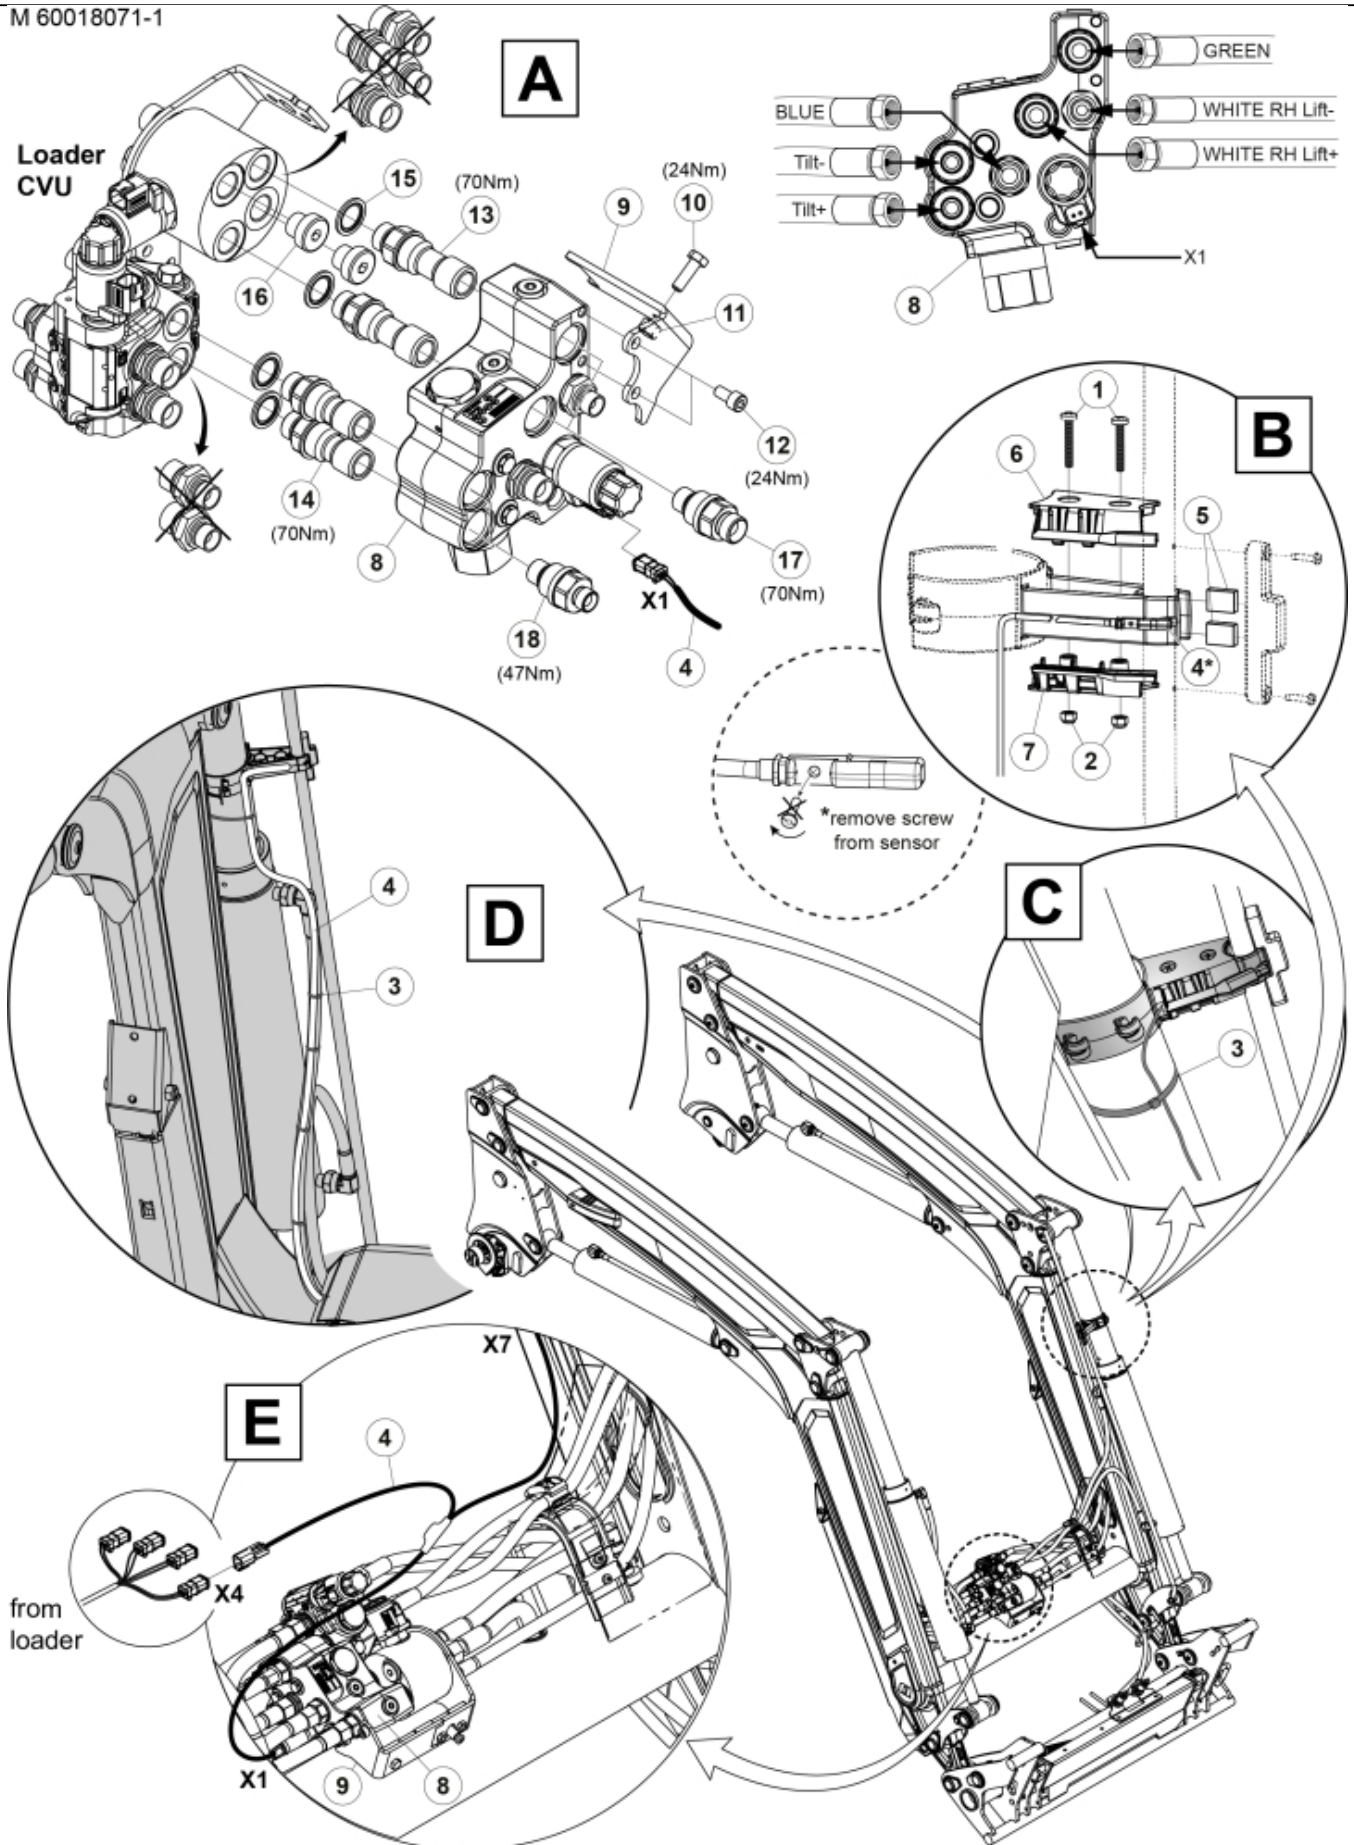

M 60018071-1

**Part assemblies**      Sensor Controlled APC

<b>PartNo</b>	<b>Pos</b>	<b>Qty</b>	<b>Name</b>	<b>Specifications</b>
60018071		1	Sensor Controlled APC	
5006034	1	2	Screw	4x25 4.8 fzb
5011935	2	2	Nut	
5033621	3	8	Cable tie	4.6x150
60016951	4	1	Harness	Automatic Position Control
5103107	5	2	Magnet	
5220736	6	1	Bracket	
5220737	7	1	Bracket	
4500152	8	1	Block cpl	APC 2
60104326	9	1	Bracket	
5002052	10	1	Screw	M6S M8x25
5011553	11	1	Nut	M6M M8 Loc-king
5050342	12	2	Screw	MC6S M8x14 (8.8)
60104394	13	2	Adaptor	APC Long
60104395	14	2	Adaptor	APC Short
5013853	15	4	Dowty washer	Tredo 1/2", Part is included in kit 60007907 Hose cpl., 9032177 Hose cpl.
5028245	16	2	Plug	G1/2"
60104393	17	2	Adaptor	APC G1/2"
60104396	18	2	Adaptor	APC G3/8"