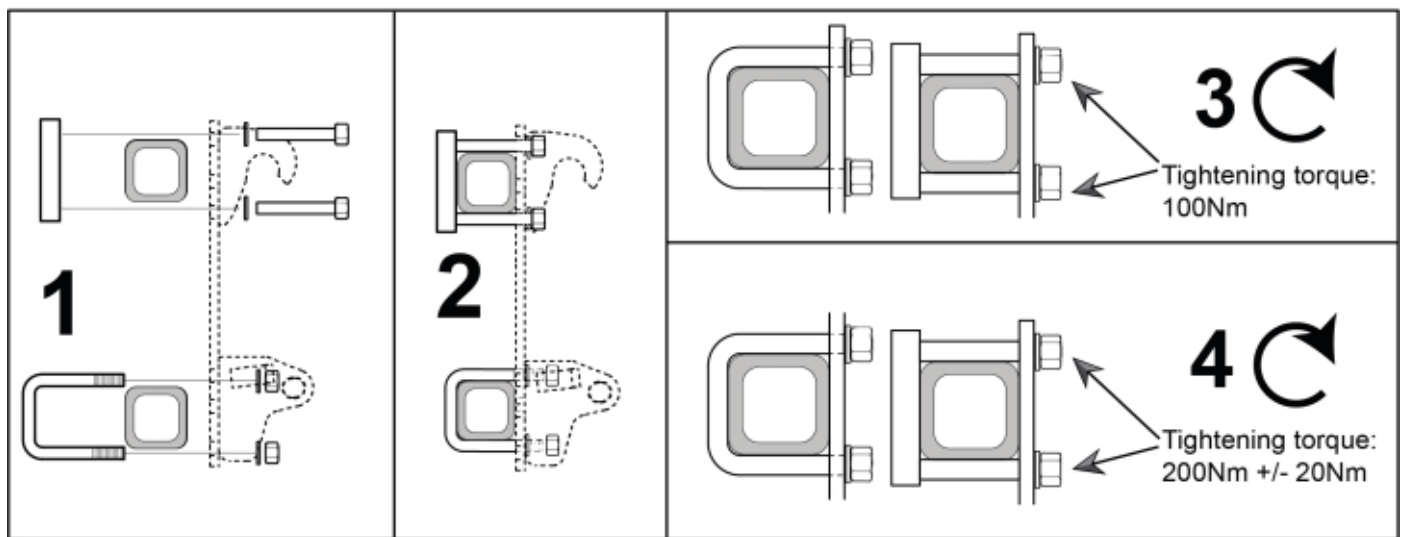

M 60021354

Part assemblies Bolt kit

PartNo	Pos	Qty	Name	Specifications
60050544	1	4 PCS	Plate	
5050810	2	8	Screw	M6S M16x120
5013105	3	16	Washer	BRB 17 x 30 x 3 300HV
5011557	4	8	Nut	Loc-King M16
60020469	5	4	U-bolt	80x80 M16 (60003288)