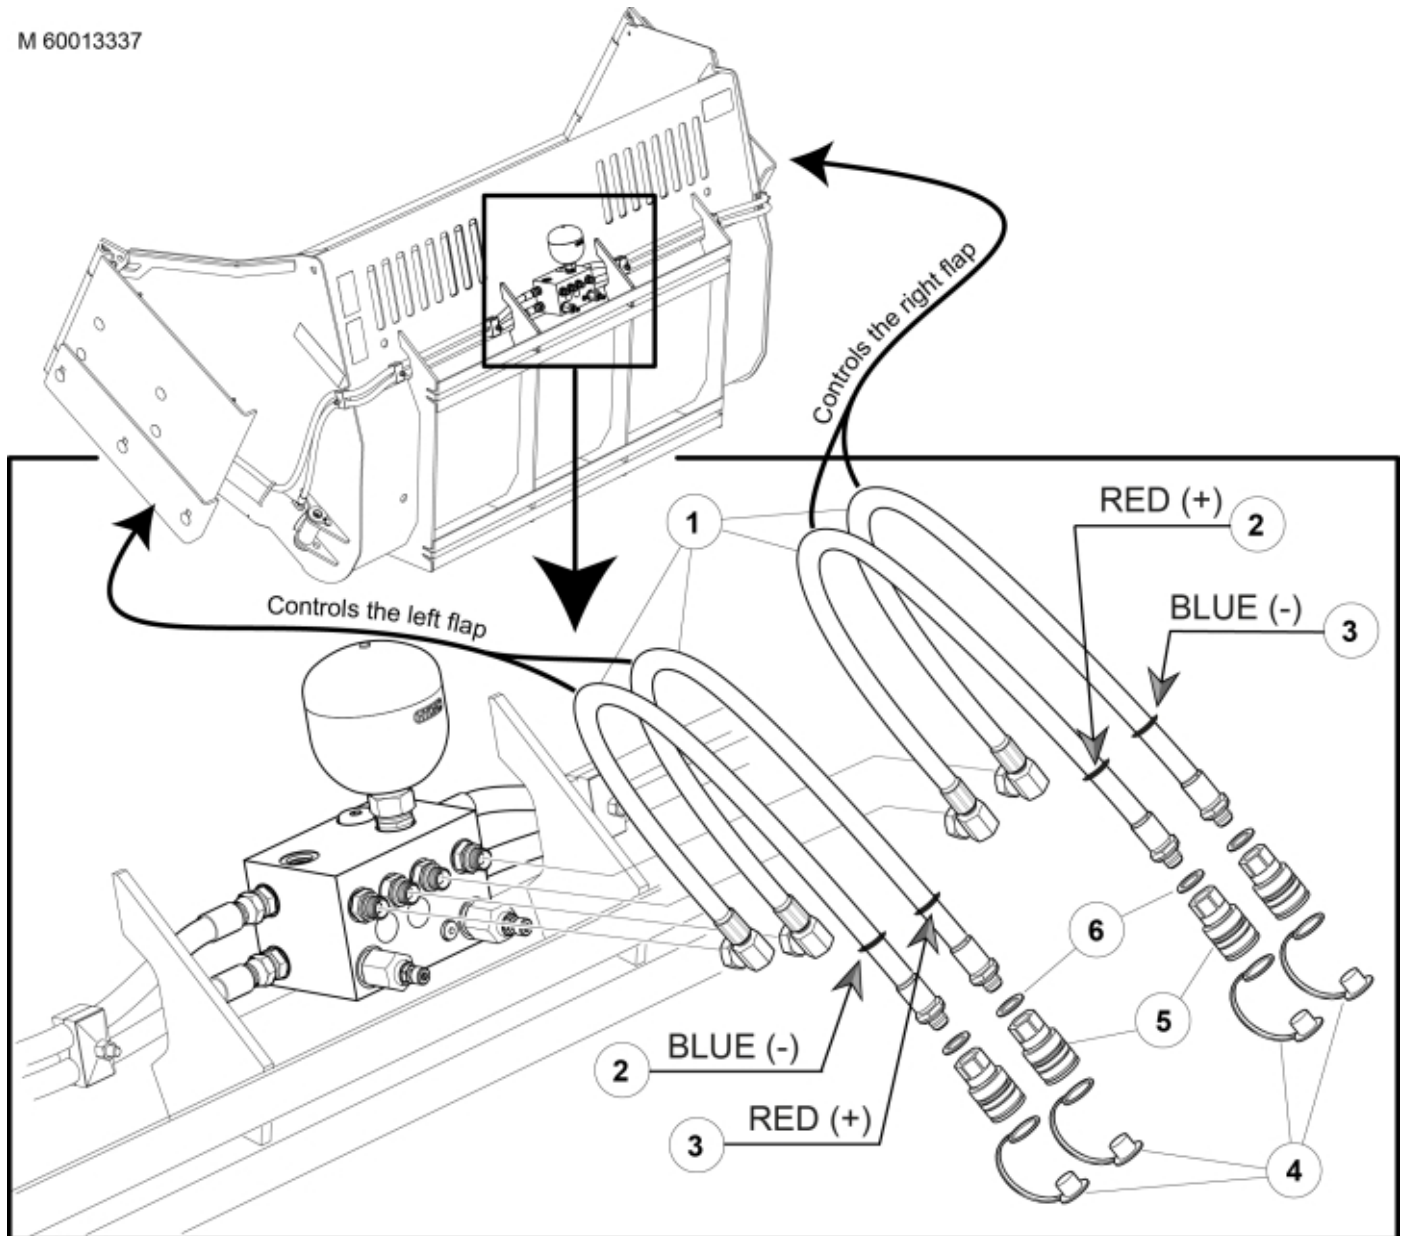

M 60013337

---

**Description** 4 hoses  
**Part assemblies** Hose Kit Euro/SMS

---

<b>PartNo</b>	<b>Pos</b>	<b>Qty</b>	<b>Name</b>	<b>Specifications</b>
60013337			Hose Kit Euro/SMS	Euro/SMS
60013341	1	4 PCS	Hose	L=1250, 3/8"G90LMC - 1/2"GRU
5022179	2	2	Cable tie	Blue
5022177	3	2	Cable tie	Red
5044130	4	4	Dust Cover	Part is included in kit 60007907 Hose cpl., 9032177 Hose cpl.
5044127	5	4	Quick Coupling	1/2", Part is included in kit 60007907 Hose cpl., 9032177 Hose cpl.
5013604	6	4	Washer	Copper 21x28x2