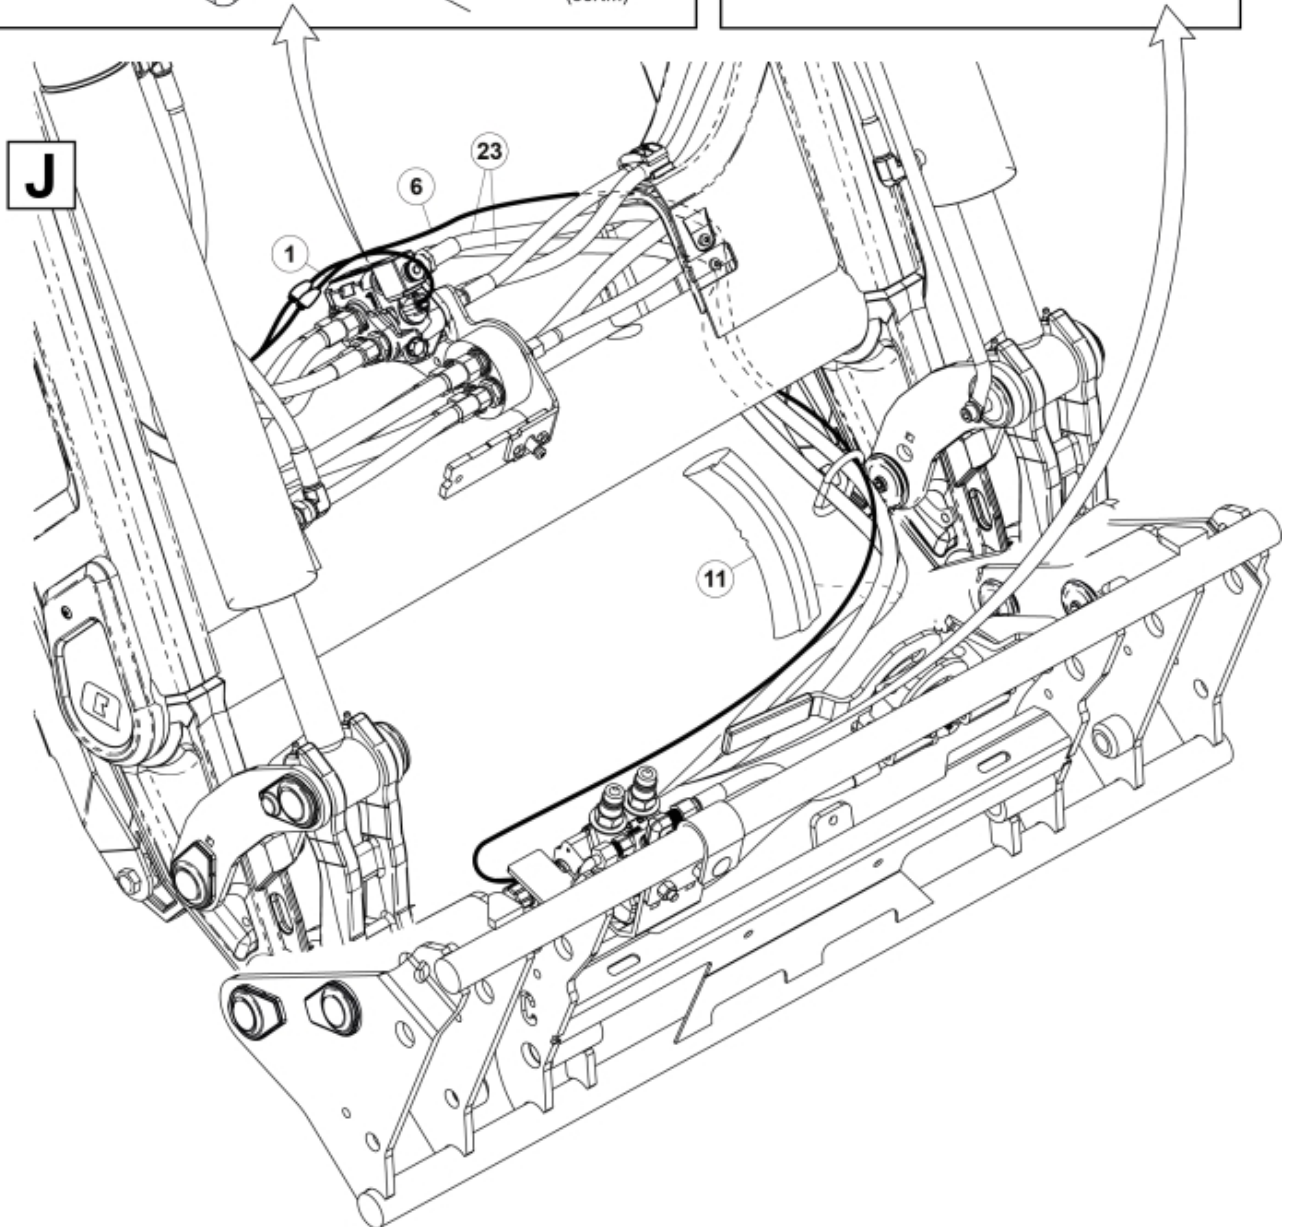

M 60020143-45-46-47-48-49-50-51-52-53-54-55_2

ISO-A = F + G1
 SelectoFix = F + G2
 Dual SelectoFix = F + G3

M 60020143-45-46-47-48-49-50-51-52-53-54-55_3

Description DXL
Part assemblies 3rd+4th service, SelectoFix

PartNo	Pos	Qty	Name	Specifications
60020151		1	3rd+4th service, SelectoFix	
4501092	1	1	Block cpl	3rd service, Replaces 4500105, 01/03/2019 00:00:00
5004919	2	4	Screw	MC6S M8x16
60032284	3	1	Hose guide	Replaces 60015059
5050608	4	2	Screw	MC6S M10x20 Loc
5011553	5	2	Nut	M6M M8 Loc-king
60032063	6	1	Cable	4th service. (replaces 60015907)
5006002	7	4	Screw	MVBF 10x30
5011554	8	5	Nut	Loc-King M10
60014337	9	1	Screw	M10x70 MVBF
60014154	10	1	Bracket	
60019369	11	1	Hose cover	
4501105	12	1	Block cpl	4th service, Replaces 60011052, 01/03/2019 00:00:00
1120011	13	1	Adaptor	R1/2"-R3/8"
1120158	14	1	Adaptor	R 1/2" - R 3/8"
5013853	15	4	Dowty washer	Tredo 1/2", Part is included in kit 60007907 Hose cpl., 9032177 Hose cpl.
60014257	16	2	Adaptor	90°
5022157	17	1	Washer, red	
5022159	18	1	Washer, blue	
5044131	19	2	Quick Coupling	R 1/2"
10550369	21	1	Selecto Fix, Lower part	
60014360	23	2 PCS	Hose	3/8" L=1880 1/2GRLMA - 3/8G90LMA
60014375	24	1	Hose	3/8" L=350 3/8GRLMA - 3/8G90LMA
60014364	25	1	Hose	3/8" L=640 3/8G90LMA - 3/8G90LMA
60013896	26	1	Bracket	
60013895	27	1	Bracket	
5004061	29	2	Screw	MC6S M8x20