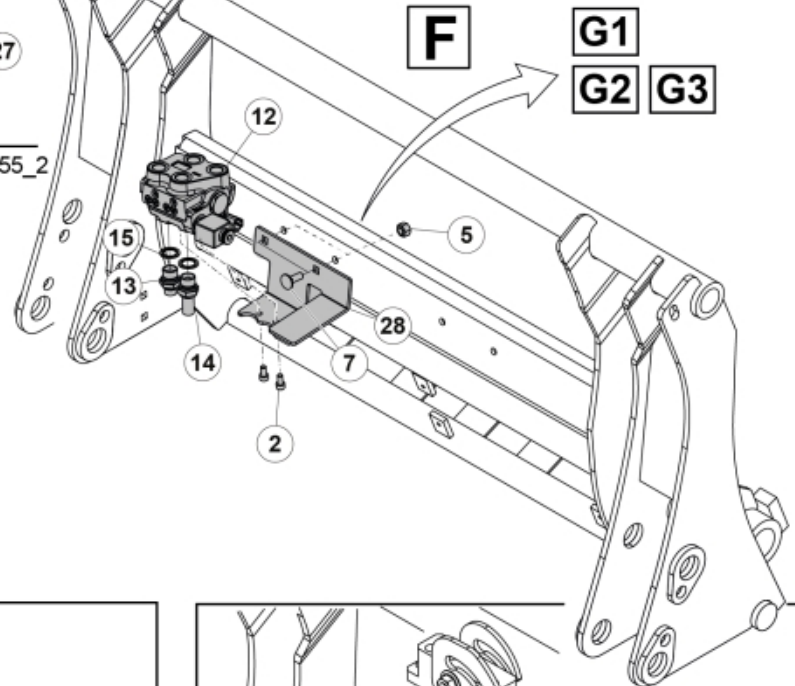

M 60020143-45-46-47-48-49-50-51-52-53-54-55_2

ISO-A = F + G1
 SelectoFix = F + G2
 Dual SelectoFix = F + G3

M 60020143-45-46-47-48-49-50-51-52-53-54-55_3

Description DXL
Part assemblies 3rd+4th service, SelectoFix

PartNo	Pos	Qty	Name	Specifications
60020151		1	3rd+4th service, SelectoFix	
4501092	1	1	Block cpl	3rd service, Replaces 4500105, 01/03/2019 00:00:00
5004919	2	4	Screw	MC6S M8x16
60032284	3	1	Hose guide	Replaces 60015059
5050608	4	2	Screw	MC6S M10x20 Loc
5011553	5	2	Nut	M6M M8 Loc-king
60032063	6	1	Cable	4th service. (replaces 60015907)
5006002	7	4	Screw	MVBF 10x30
5011554	8	5	Nut	Loc-King M10
60014337	9	1	Screw	M10x70 MVBF
60014154	10	1	Bracket	
60019369	11	1	Hose cover	
4501105	12	1	Block cpl	4th service, Replaces 60011052, 01/03/2019 00:00:00
1120011	13	1	Adaptor	R1/2"-R3/8"
1120158	14	1	Adaptor	R 1/2" - R 3/8"
5013853	15	4	Dowty washer	Tredo 1/2", Part is included in kit 60007907 Hose cpl., 9032177 Hose cpl.
60014257	16	2	Adaptor	90°
5022157	17	1	Washer, red	
5022159	18	1	Washer, blue	
5044131	19	2	Quick Coupling	R 1/2"
10550369	21	1	Selecto Fix, Lower part	
60014360	23	2 PCS	Hose	3/8" L=1880 1/2GRLMA - 3/8G90LMA
60014375	24	1	Hose	3/8" L=350 3/8GRLMA - 3/8G90LMA
60014364	25	1	Hose	3/8" L=640 3/8G90LMA - 3/8G90LMA
60013896	26	1	Bracket	
60013895	27	1	Bracket	
5004061	29	2	Screw	MC6S M8x20