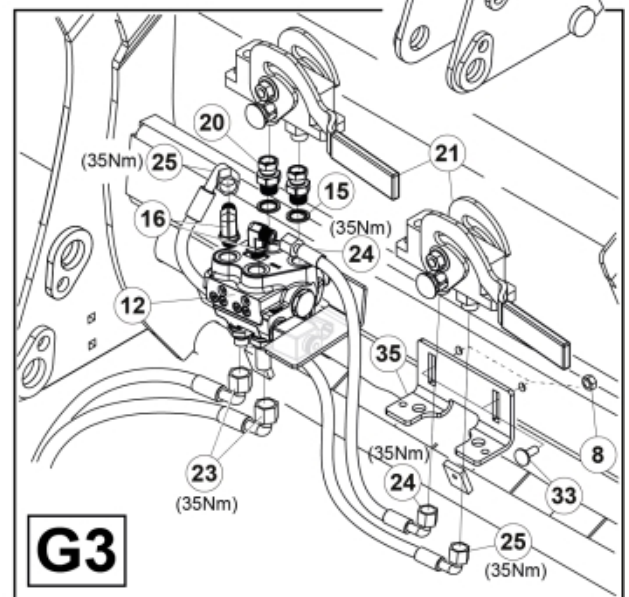

M 60020143-45-46-47-48-49-50-51-52-53-54-55_2

ISO-A = F + G1
 SelectoFix = F + G2
 Dual SelectoFix = F + G3

M 60020143-45-46-47-48-49-50-51-52-53-54-55_3

Description DXL
Part assemblies 3rd+4th service, SelectoFix

PartNo	Pos	Qty	Name	Specifications
60020151		1	3rd+4th service, SelectoFix	
4501092	1	1	Block cpl	3rd service, Replaces 4500105, 01/03/2019 00:00:00
5004919	2	4	Screw	MC6S M8x16
60032284	3	1	Hose guide	Replaces 60015059
5050608	4	2	Screw	MC6S M10x20 Loc
5011553	5	2	Nut	M6M M8 Loc-king
60032063	6	1	Cable	4th service. (replaces 60015907)
5006002	7	4	Screw	MVBF 10x30
5011554	8	5	Nut	Loc-King M10
60014337	9	1	Screw	M10x70 MVBF
60014154	10	1	Bracket	
60019369	11	1	Hose cover	
4501105	12	1	Block cpl	4th service, Replaces 60011052, 01/03/2019 00:00:00
1120011	13	1	Adaptor	R1/2"-R3/8"
1120158	14	1	Adaptor	R 1/2" - R 3/8"
5013853	15	4	Dowty washer	Tredo 1/2", Part is included in kit 60007907 Hose cpl., 9032177 Hose cpl.
60014257	16	2	Adaptor	90°
5022157	17	1	Washer, red	
5022159	18	1	Washer, blue	
5044131	19	2	Quick Coupling	R 1/2"
10550369	21	1	Selecto Fix, Lower part	
60014360	23	2 PCS	Hose	3/8" L=1880 1/2GRLMA - 3/8G90LMA
60014375	24	1	Hose	3/8" L=350 3/8GRLMA - 3/8G90LMA
60014364	25	1	Hose	3/8" L=640 3/8G90LMA - 3/8G90LMA
60013896	26	1	Bracket	
60013895	27	1	Bracket	
5004061	29	2	Screw	MC6S M8x20