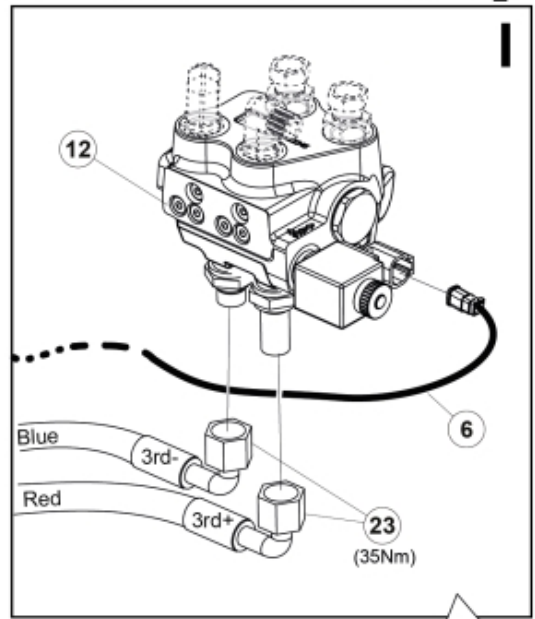

M 60020143-45-46-47-48-49-50-51-52-53-54-55_2

ISO-A = F + G1
 SelectoFix = F + G2
 Dual SelectoFix = F + G3

M 60020143-45-46-47-48-49-50-51-52-53-54-55_3

Description DXL
Part assemblies 3rd+4th service, SelectoFix

PartNo	Pos	Qty	Name	Specifications
60020151		1	3rd+4th service, SelectoFix	
4501092	1	1	Block cpl	3rd service, Replaces 4500105, 01/03/2019 00:00:00
5004919	2	4	Screw	MC6S M8x16
60032284	3	1	Hose guide	Replaces 60015059
5050608	4	2	Screw	MC6S M10x20 Loc
5011553	5	2	Nut	M6M M8 Loc-king
60032063	6	1	Cable	4th service. (replaces 60015907)
5006002	7	4	Screw	MVBF 10x30
5011554	8	5	Nut	Loc-King M10
60014337	9	1	Screw	M10x70 MVBF
60014154	10	1	Bracket	
60019369	11	1	Hose cover	
4501105	12	1	Block cpl	4th service, Replaces 60011052, 01/03/2019 00:00:00
1120011	13	1	Adaptor	R1/2"-R3/8"
1120158	14	1	Adaptor	R 1/2" - R 3/8"
5013853	15	4	Dowty washer	Tredo 1/2", Part is included in kit 60007907 Hose cpl., 9032177 Hose cpl.
60014257	16	2	Adaptor	90°
5022157	17	1	Washer, red	
5022159	18	1	Washer, blue	
5044131	19	2	Quick Coupling	R 1/2"
10550369	21	1	Selecto Fix, Lower part	
60014360	23	2 PCS	Hose	3/8" L=1880 1/2GRLMA - 3/8G90LMA
60014375	24	1	Hose	3/8" L=350 3/8GRLMA - 3/8G90LMA
60014364	25	1	Hose	3/8" L=640 3/8G90LMA - 3/8G90LMA
60013896	26	1	Bracket	
60013895	27	1	Bracket	
5004061	29	2	Screw	MC6S M8x20