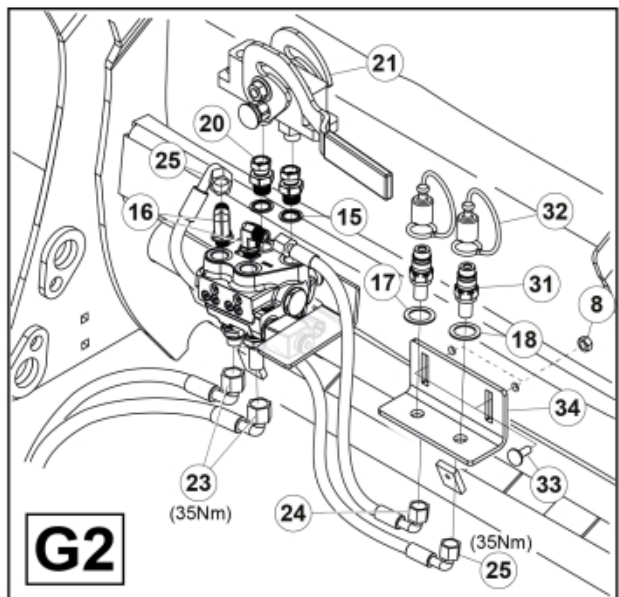

M 60020143-45-46-47-48-49-50-51-52-53-54-55_2

ISO-A = F + G1
 SelectoFix = F + G2
 Dual SelectoFix = F + G3

M 60020143-45-46-47-48-49-50-51-52-53-54-55_3

Description DXL
Part assemblies 3rd+4th service, SelectoFix

PartNo	Pos	Qty	Name	Specifications
60020151		1	3rd+4th service, SelectoFix	
4501092	1	1	Block cpl	3rd service, Replaces 4500105, 01/03/2019 00:00:00
5004919	2	4	Screw	MC6S M8x16
60032284	3	1	Hose guide	Replaces 60015059
5050608	4	2	Screw	MC6S M10x20 Loc
5011553	5	2	Nut	M6M M8 Loc-king
60032063	6	1	Cable	4th service. (replaces 60015907)
5006002	7	4	Screw	MVBF 10x30
5011554	8	5	Nut	Loc-King M10
60014337	9	1	Screw	M10x70 MVBF
60014154	10	1	Bracket	
60019369	11	1	Hose cover	
4501105	12	1	Block cpl	4th service, Replaces 60011052, 01/03/2019 00:00:00
1120011	13	1	Adaptor	R1/2"-R3/8"
1120158	14	1	Adaptor	R 1/2" - R 3/8"
5013853	15	4	Dowty washer	Tredo 1/2", Part is included in kit 60007907 Hose cpl., 9032177 Hose cpl.
60014257	16	2	Adaptor	90°
5022157	17	1	Washer, red	
5022159	18	1	Washer, blue	
5044131	19	2	Quick Coupling	R 1/2"
10550369	21	1	Selecto Fix, Lower part	
60014360	23	2 PCS	Hose	3/8" L=1880 1/2GRLMA - 3/8G90LMA
60014375	24	1	Hose	3/8" L=350 3/8GRLMA - 3/8G90LMA
60014364	25	1	Hose	3/8" L=640 3/8G90LMA - 3/8G90LMA
60013896	26	1	Bracket	
60013895	27	1	Bracket	
5004061	29	2	Screw	MC6S M8x20