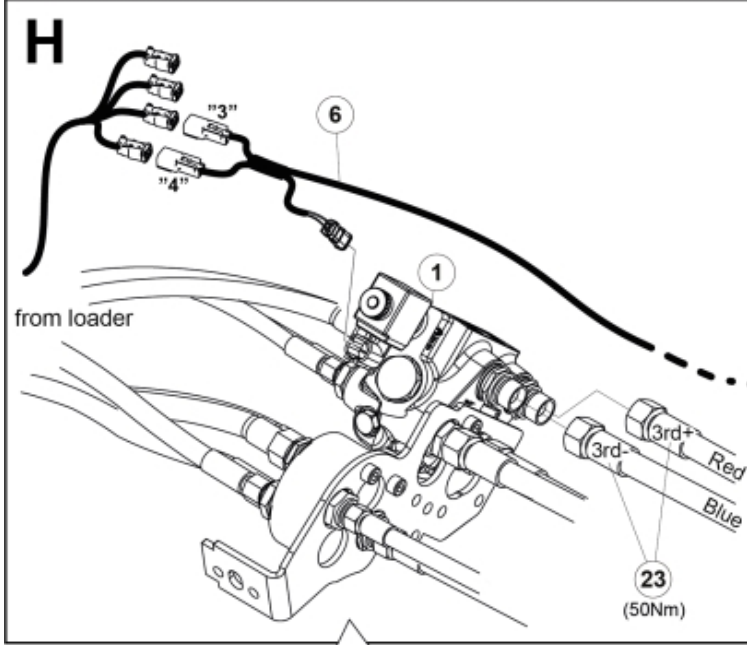

M 60020143-45-46-47-48-49-50-51-52-53-54-55_2

ISO-A = F + G1
 SelectoFix = F + G2
 Dual SelectoFix = F + G3

M 60020143-45-46-47-48-49-50-51-52-53-54-55_3

Description DXL
Part assemblies 3rd+4th service, SelectoFix

PartNo	Pos	Qty	Name	Specifications
60020151		1	3rd+4th service, SelectoFix	
4501092	1	1	Block cpl	3rd service, Replaces 4500105, 01/03/2019 00:00:00
5004919	2	4	Screw	MC6S M8x16
60032284	3	1	Hose guide	Replaces 60015059
5050608	4	2	Screw	MC6S M10x20 Loc
5011553	5	2	Nut	M6M M8 Loc-king
60032063	6	1	Cable	4th service. (replaces 60015907)
5006002	7	4	Screw	MVBF 10x30
5011554	8	5	Nut	Loc-King M10
60014337	9	1	Screw	M10x70 MVBF
60014154	10	1	Bracket	
60019369	11	1	Hose cover	
4501105	12	1	Block cpl	4th service, Replaces 60011052, 01/03/2019 00:00:00
1120011	13	1	Adaptor	R1/2"-R3/8"
1120158	14	1	Adaptor	R 1/2" - R 3/8"
5013853	15	4	Dowty washer	Tredo 1/2", Part is included in kit 60007907 Hose cpl., 9032177 Hose cpl.
60014257	16	2	Adaptor	90°
5022157	17	1	Washer, red	
5022159	18	1	Washer, blue	
5044131	19	2	Quick Coupling	R 1/2"
10550369	21	1	Selecto Fix, Lower part	
60014360	23	2 PCS	Hose	3/8" L=1880 1/2GRLMA - 3/8G90LMA
60014375	24	1	Hose	3/8" L=350 3/8GRLMA - 3/8G90LMA
60014364	25	1	Hose	3/8" L=640 3/8G90LMA - 3/8G90LMA
60013896	26	1	Bracket	
60013895	27	1	Bracket	
5004061	29	2	Screw	MC6S M8x20