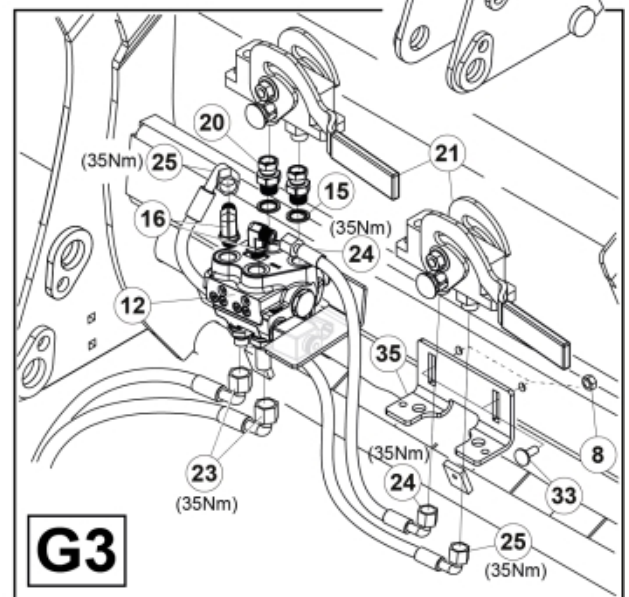

M 60020143-45-46-47-48-49-50-51-52-53-54-55_2

ISO-A = F + G1
 SelectoFix = F + G2
 Dual SelectoFix = F + G3

M 60020143-45-46-47-48-49-50-51-52-53-54-55_3

Part assemblies 3rd+4th service, SelectoFix BigBM

PartNo	Pos	Qty	Name	Specifications
60020149		1	3rd+4th service, SelectoFix BigBM	
4501092	1	1	Block cpl	3rd service, Replaces 4500105, 01/03/2019 00:00:00
5004919	2	4	Screw	MC6S M8x16
60032284	3	1	Hose guide	Replaces 60015059
5050608	4	2	Screw	MC6S M10x20 Loc
60032063	6	1	Cable	4th service. (replaces 60015907)
5006002	7	2	Screw	MVBF 10x30
5011554	8	4	Nut	Loc-King M10
60019369	11	1	Hose cover	
4501105	12	1	Block cpl	4th service, Replaces 60011052, 01/03/2019 00:00:00
1120011	13	1	Adaptor	R1/2"-R3/8"
1120158	14	1	Adaptor	R 1/2" - R 3/8"
5013853	15	4	Dowty washer	Tredo 1/2", Part is included in kit 60007907 Hose cpl., 9032177 Hose cpl.
60014257	16	2	Adaptor	90°
5022157	17	1	Washer, red	
5022159	18	1	Washer, blue	
60011053	20	2	Adaptor	G1/2" - G3/8"
10550369	21	1	Selecto Fix, Lower part	
60014229	23	2	Hose	3/8" L=1275 1/2GRLMA - 3/8G90LMA
60014430	24	1	Hose	3/8" L=305 3/8GRLMA - 3/8G90LMA
60014428	25	1	Hose	3/8" L=560 3/8G90LMA - 3/8G90LMA
60013878	28	1	Bracket	
5044940	31	2	Coupling	ISO-A 1/2" Male - G3/8
5044129	32	2	Dust Cover	1/2" Male
5006003	33	2	Screw	MVBF 10x40
5220303	34	1	Bracket	