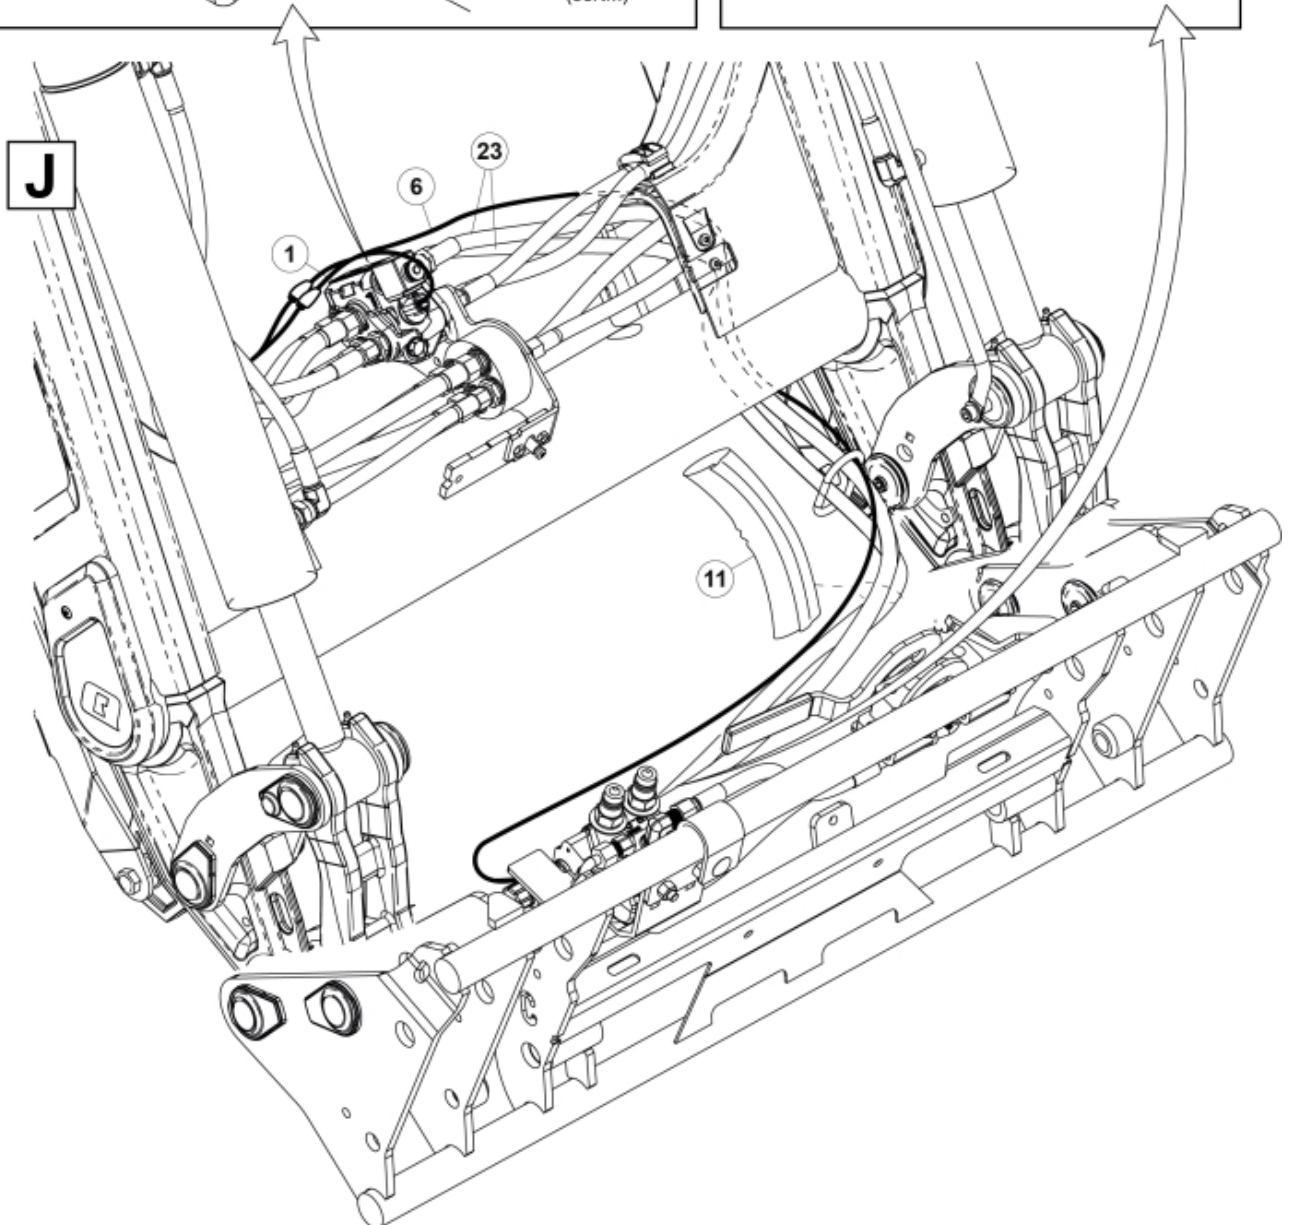

M 60020143-45-46-47-48-49-50-51-52-53-54-55_2

ISO-A = F + G1
 SelectoFix = F + G2
 Dual SelectoFix = F + G3

M 60020143-45-46-47-48-49-50-51-52-53-54-55_3

Part assemblies 3rd+4th service, SelectoFix BigBM

PartNo	Pos	Qty	Name	Specifications
60020149		1	3rd+4th service, SelectoFix BigBM	
4501092	1	1	Block cpl	3rd service, Replaces 4500105, 01/03/2019 00:00:00
5004919	2	4	Screw	MC6S M8x16
60032284	3	1	Hose guide	Replaces 60015059
5050608	4	2	Screw	MC6S M10x20 Loc
60032063	6	1	Cable	4th service. (replaces 60015907)
5006002	7	2	Screw	MVBF 10x30
5011554	8	4	Nut	Loc-King M10
60019369	11	1	Hose cover	
4501105	12	1	Block cpl	4th service, Replaces 60011052, 01/03/2019 00:00:00
1120011	13	1	Adaptor	R1/2"-R3/8"
1120158	14	1	Adaptor	R 1/2" - R 3/8"
5013853	15	4	Dowty washer	Tredo 1/2", Part is included in kit 60007907 Hose cpl., 9032177 Hose cpl.
60014257	16	2	Adaptor	90°
5022157	17	1	Washer, red	
5022159	18	1	Washer, blue	
60011053	20	2	Adaptor	G1/2" - G3/8"
10550369	21	1	Selecto Fix, Lower part	
60014229	23	2	Hose	3/8" L=1275 1/2GRLMA - 3/8G90LMA
60014430	24	1	Hose	3/8" L=305 3/8GRLMA - 3/8G90LMA
60014428	25	1	Hose	3/8" L=560 3/8G90LMA - 3/8G90LMA
60013878	28	1	Bracket	
5044940	31	2	Coupling	ISO-A 1/2" Male - G3/8
5044129	32	2	Dust Cover	1/2" Male
5006003	33	2	Screw	MVBF 10x40
5220303	34	1	Bracket	