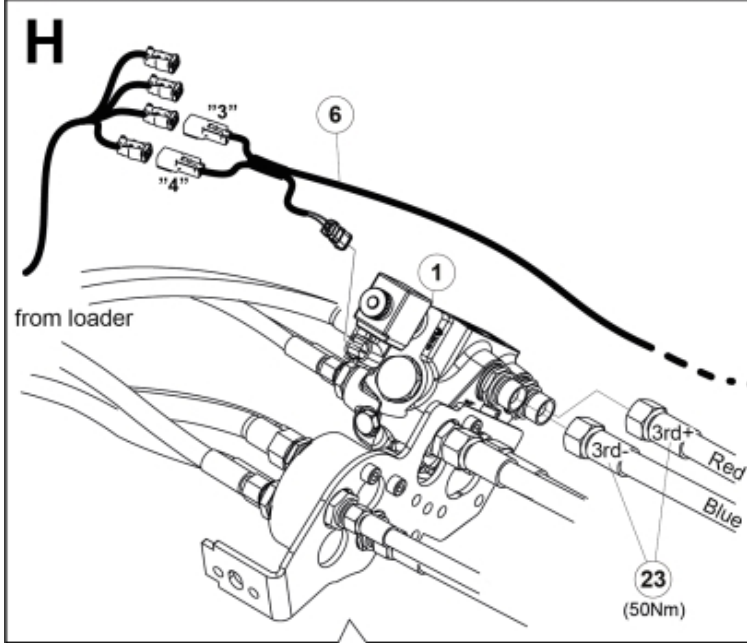

M 60020143-45-46-47-48-49-50-51-52-53-54-55_2

ISO-A = F + G1
 SelectoFix = F + G2
 Dual SelectoFix = F + G3

M 60020143-45-46-47-48-49-50-51-52-53-54-55_3

Part assemblies 3rd+4th service, SelectoFix BigBM

PartNo	Pos	Qty	Name	Specifications
60020149		1	3rd+4th service, SelectoFix BigBM	
4501092	1	1	Block cpl	3rd service, Replaces 4500105, 01/03/2019 00:00:00
5004919	2	4	Screw	MC6S M8x16
60032284	3	1	Hose guide	Replaces 60015059
5050608	4	2	Screw	MC6S M10x20 Loc
60032063	6	1	Cable	4th service. (replaces 60015907)
5006002	7	2	Screw	MVBF 10x30
5011554	8	4	Nut	Loc-King M10
60019369	11	1	Hose cover	
4501105	12	1	Block cpl	4th service, Replaces 60011052, 01/03/2019 00:00:00
1120011	13	1	Adaptor	R1/2"-R3/8"
1120158	14	1	Adaptor	R 1/2" - R 3/8"
5013853	15	4	Dowty washer	Tredo 1/2", Part is included in kit 60007907 Hose cpl., 9032177 Hose cpl.
60014257	16	2	Adaptor	90°
5022157	17	1	Washer, red	
5022159	18	1	Washer, blue	
60011053	20	2	Adaptor	G1/2" - G3/8"
10550369	21	1	Selecto Fix, Lower part	
60014229	23	2	Hose	3/8" L=1275 1/2GRLMA - 3/8G90LMA
60014430	24	1	Hose	3/8" L=305 3/8GRLMA - 3/8G90LMA
60014428	25	1	Hose	3/8" L=560 3/8G90LMA - 3/8G90LMA
60013878	28	1	Bracket	
5044940	31	2	Coupling	ISO-A 1/2" Male - G3/8
5044129	32	2	Dust Cover	1/2" Male
5006003	33	2	Screw	MVBF 10x40
5220303	34	1	Bracket	