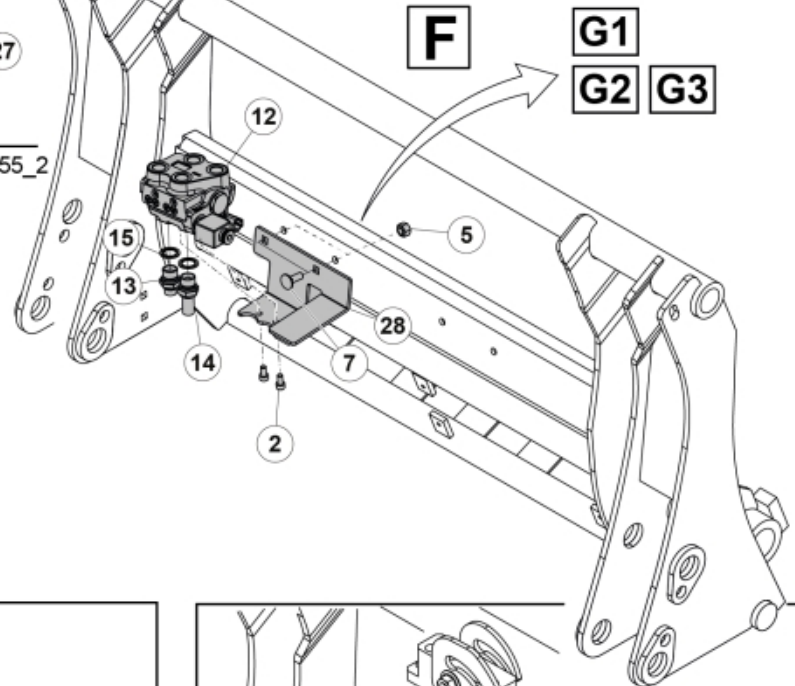

M 60020143-45-46-47-48-49-50-51-52-53-54-55_2

ISO-A = F + G1
 SelectoFix = F + G2
 Dual SelectoFix = F + G3

M 60020143-45-46-47-48-49-50-51-52-53-54-55_3

Part assemblies 3rd+4th service, SelectoFix BigBM

PartNo	Pos	Qty	Name	Specifications
60020149		1	3rd+4th service, SelectoFix BigBM	
4501092	1	1	Block cpl	3rd service, Replaces 4500105, 01/03/2019 00:00:00
5004919	2	4	Screw	MC6S M8x16
60032284	3	1	Hose guide	Replaces 60015059
5050608	4	2	Screw	MC6S M10x20 Loc
60032063	6	1	Cable	4th service. (replaces 60015907)
5006002	7	2	Screw	MVBF 10x30
5011554	8	4	Nut	Loc-King M10
60019369	11	1	Hose cover	
4501105	12	1	Block cpl	4th service, Replaces 60011052, 01/03/2019 00:00:00
1120011	13	1	Adaptor	R1/2"-R3/8"
1120158	14	1	Adaptor	R 1/2" - R 3/8"
5013853	15	4	Dowty washer	Tredo 1/2", Part is included in kit 60007907 Hose cpl., 9032177 Hose cpl.
60014257	16	2	Adaptor	90°
5022157	17	1	Washer, red	
5022159	18	1	Washer, blue	
60011053	20	2	Adaptor	G1/2" - G3/8"
10550369	21	1	Selecto Fix, Lower part	
60014229	23	2	Hose	3/8" L=1275 1/2GRLMA - 3/8G90LMA
60014430	24	1	Hose	3/8" L=305 3/8GRLMA - 3/8G90LMA
60014428	25	1	Hose	3/8" L=560 3/8G90LMA - 3/8G90LMA
60013878	28	1	Bracket	
5044940	31	2	Coupling	ISO-A 1/2" Male - G3/8
5044129	32	2	Dust Cover	1/2" Male
5006003	33	2	Screw	MVBF 10x40
5220303	34	1	Bracket	