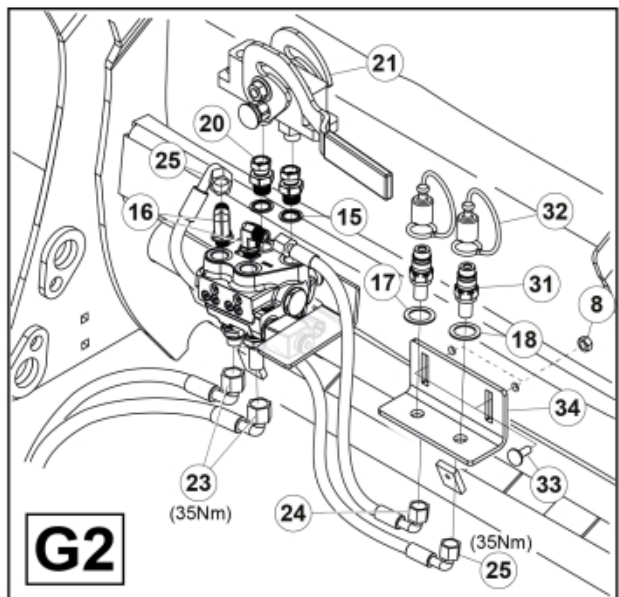

M 60020143-45-46-47-48-49-50-51-52-53-54-55_2

ISO-A = F + G1
 SelectoFix = F + G2
 Dual SelectoFix = F + G3

M 60020143-45-46-47-48-49-50-51-52-53-54-55_3

Part assemblies 3rd+4th service, SelectoFix BigBM

PartNo	Pos	Qty	Name	Specifications
60020149		1	3rd+4th service, SelectoFix BigBM	
4501092	1	1	Block cpl	3rd service, Replaces 4500105, 01/03/2019 00:00:00
5004919	2	4	Screw	MC6S M8x16
60032284	3	1	Hose guide	Replaces 60015059
5050608	4	2	Screw	MC6S M10x20 Loc
60032063	6	1	Cable	4th service. (replaces 60015907)
5006002	7	2	Screw	MVBF 10x30
5011554	8	4	Nut	Loc-King M10
60019369	11	1	Hose cover	
4501105	12	1	Block cpl	4th service, Replaces 60011052, 01/03/2019 00:00:00
1120011	13	1	Adaptor	R1/2"-R3/8"
1120158	14	1	Adaptor	R 1/2" - R 3/8"
5013853	15	4	Dowty washer	Tredo 1/2", Part is included in kit 60007907 Hose cpl., 9032177 Hose cpl.
60014257	16	2	Adaptor	90°
5022157	17	1	Washer, red	
5022159	18	1	Washer, blue	
60011053	20	2	Adaptor	G1/2" - G3/8"
10550369	21	1	Selecto Fix, Lower part	
60014229	23	2	Hose	3/8" L=1275 1/2GRLMA - 3/8G90LMA
60014430	24	1	Hose	3/8" L=305 3/8GRLMA - 3/8G90LMA
60014428	25	1	Hose	3/8" L=560 3/8G90LMA - 3/8G90LMA
60013878	28	1	Bracket	
5044940	31	2	Coupling	ISO-A 1/2" Male - G3/8
5044129	32	2	Dust Cover	1/2" Male
5006003	33	2	Screw	MVBF 10x40
5220303	34	1	Bracket	