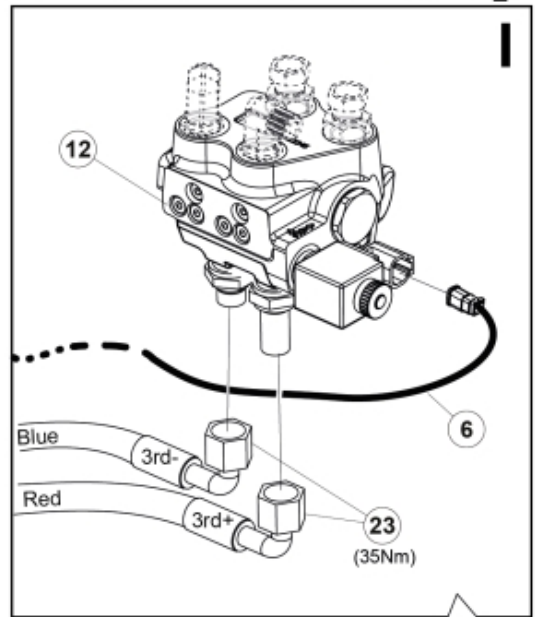

M 60020143-45-46-47-48-49-50-51-52-53-54-55_2

ISO-A = F + G1
 SelectoFix = F + G2
 Dual SelectoFix = F + G3

M 60020143-45-46-47-48-49-50-51-52-53-54-55_3

Part assemblies 3rd+4th service, SelectoFix BigBM

PartNo	Pos	Qty	Name	Specifications
60020149		1	3rd+4th service, SelectoFix BigBM	
4501092	1	1	Block cpl	3rd service, Replaces 4500105, 01/03/2019 00:00:00
5004919	2	4	Screw	MC6S M8x16
60032284	3	1	Hose guide	Replaces 60015059
5050608	4	2	Screw	MC6S M10x20 Loc
60032063	6	1	Cable	4th service. (replaces 60015907)
5006002	7	2	Screw	MVBF 10x30
5011554	8	4	Nut	Loc-King M10
60019369	11	1	Hose cover	
4501105	12	1	Block cpl	4th service, Replaces 60011052, 01/03/2019 00:00:00
1120011	13	1	Adaptor	R1/2"-R3/8"
1120158	14	1	Adaptor	R 1/2" - R 3/8"
5013853	15	4	Dowty washer	Tredo 1/2", Part is included in kit 60007907 Hose cpl., 9032177 Hose cpl.
60014257	16	2	Adaptor	90°
5022157	17	1	Washer, red	
5022159	18	1	Washer, blue	
60011053	20	2	Adaptor	G1/2" - G3/8"
10550369	21	1	Selecto Fix, Lower part	
60014229	23	2	Hose	3/8" L=1275 1/2GRLMA - 3/8G90LMA
60014430	24	1	Hose	3/8" L=305 3/8GRLMA - 3/8G90LMA
60014428	25	1	Hose	3/8" L=560 3/8G90LMA - 3/8G90LMA
60013878	28	1	Bracket	
5044940	31	2	Coupling	ISO-A 1/2" Male - G3/8
5044129	32	2	Dust Cover	1/2" Male
5006003	33	2	Screw	MVBF 10x40
5220303	34	1	Bracket	