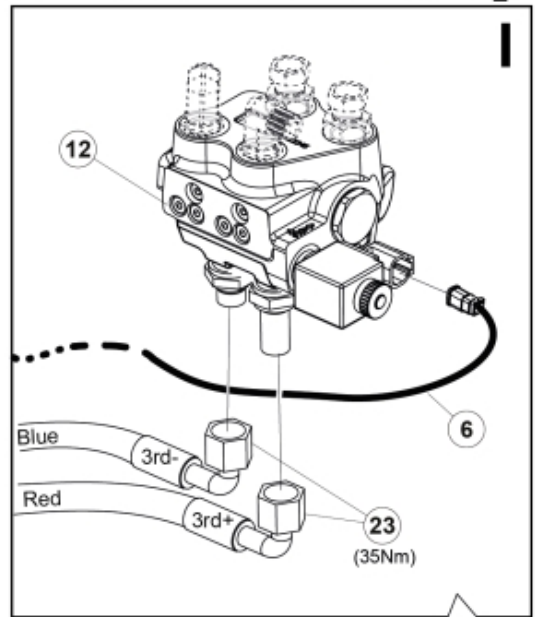

M 60020143-45-46-47-48-49-50-51-52-53-54-55_2

ISO-A = F + G1
 SelectoFix = F + G2
 Dual SelectoFix = F + G3

M 60020143-45-46-47-48-49-50-51-52-53-54-55_3

Description DL
Part assemblies 3rd+4th service, SelectoFix BigBM

PartNo	Pos	Qty	Name	Specifications
60020150		1	3rd+4th service, SelectoFix BigBM	
4501092	1	1	Block cpl	3rd service, Replaces 4500105, 01/03/2019 00:00:00
5004919	2	4	Screw	MC6S M8x16
60032284	3	1	Hose guide	Replaces 60015059
5050608	4	2	Screw	MC6S M10x20 Loc
60032063	6	1	Cable	4th service. (replaces 60015907)
5006002	7	2	Screw	MVBF 10x30
5011554	8	4	Nut	Loc-King M10
60019369	11	1	Hose cover	
4501105	12	1	Block cpl	4th service, Replaces 60011052, 01/03/2019 00:00:00
1120011	13	1	Adaptor	R1/2"-R3/8"
1120158	14	1	Adaptor	R 1/2" - R 3/8"
5013853	15	4	Dowty washer	Tredo 1/2", Part is included in kit 60007907 Hose cpl., 9032177 Hose cpl.
60014257	16	2	Adaptor	90°
5022157	17	1	Washer, red	
5022159	18	1	Washer, blue	
60011053	20	2	Adaptor	G1/2" - G3/8"
10550369	21	1	Selecto Fix, Lower part	
60014273	23	2	Hose	3/8" L=1450 1/2GRLMA - 3/8 G90LMA
60014430	24	1	Hose	3/8" L=305 3/8GRLMA - 3/8G90LMA
60014428	25	1	Hose	3/8" L=560 3/8G90LMA - 3/8G90LMA
60013878	28	1	Bracket	
5044940	31	2	Coupling	ISO-A 1/2" Male - G3/8
5044129	32	2	Dust Cover	1/2" Male
5006003	33	2	Screw	MVBF 10x40
5220303	34	1	Bracket	