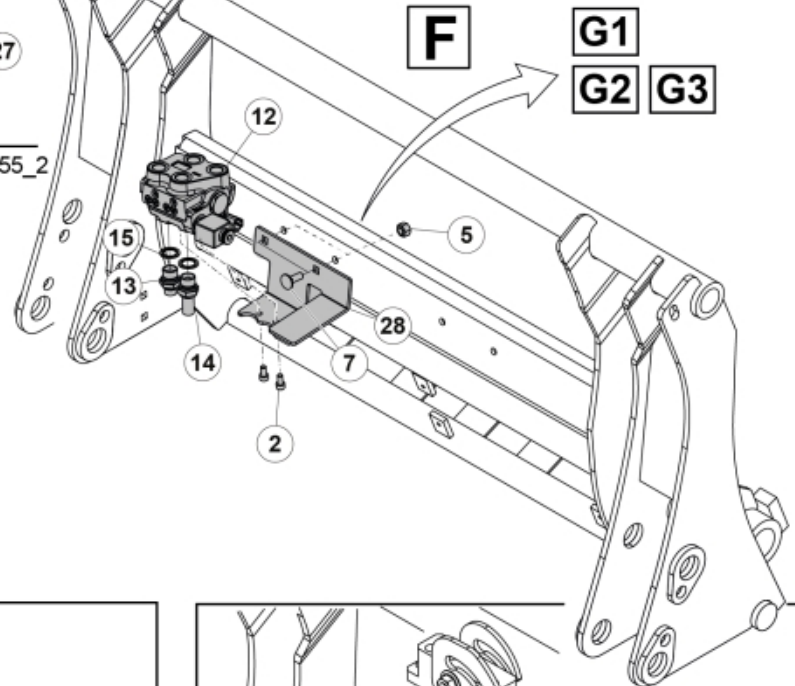

M 60020143-45-46-47-48-49-50-51-52-53-54-55_2

ISO-A = F + G1
 SelectoFix = F + G2
 Dual SelectoFix = F + G3

M 60020143-45-46-47-48-49-50-51-52-53-54-55_3

Description DL
Part assemblies 3rd+4th service, SelectoFix BigBM

PartNo	Pos	Qty	Name	Specifications
60020150		1	3rd+4th service, SelectoFix BigBM	
4501092	1	1	Block cpl	3rd service, Replaces 4500105, 01/03/2019 00:00:00
5004919	2	4	Screw	MC6S M8x16
60032284	3	1	Hose guide	Replaces 60015059
5050608	4	2	Screw	MC6S M10x20 Loc
60032063	6	1	Cable	4th service. (replaces 60015907)
5006002	7	2	Screw	MVBF 10x30
5011554	8	4	Nut	Loc-King M10
60019369	11	1	Hose cover	
4501105	12	1	Block cpl	4th service, Replaces 60011052, 01/03/2019 00:00:00
1120011	13	1	Adaptor	R1/2"-R3/8"
1120158	14	1	Adaptor	R 1/2" - R 3/8"
5013853	15	4	Dowty washer	Tredo 1/2", Part is included in kit 60007907 Hose cpl., 9032177 Hose cpl.
60014257	16	2	Adaptor	90°
5022157	17	1	Washer, red	
5022159	18	1	Washer, blue	
60011053	20	2	Adaptor	G1/2" - G3/8"
10550369	21	1	Selecto Fix, Lower part	
60014273	23	2	Hose	3/8" L=1450 1/2GRLMA - 3/8 G90LMA
60014430	24	1	Hose	3/8" L=305 3/8GRLMA - 3/8G90LMA
60014428	25	1	Hose	3/8" L=560 3/8G90LMA - 3/8G90LMA
60013878	28	1	Bracket	
5044940	31	2	Coupling	ISO-A 1/2" Male - G3/8
5044129	32	2	Dust Cover	1/2" Male
5006003	33	2	Screw	MVBF 10x40
5220303	34	1	Bracket	