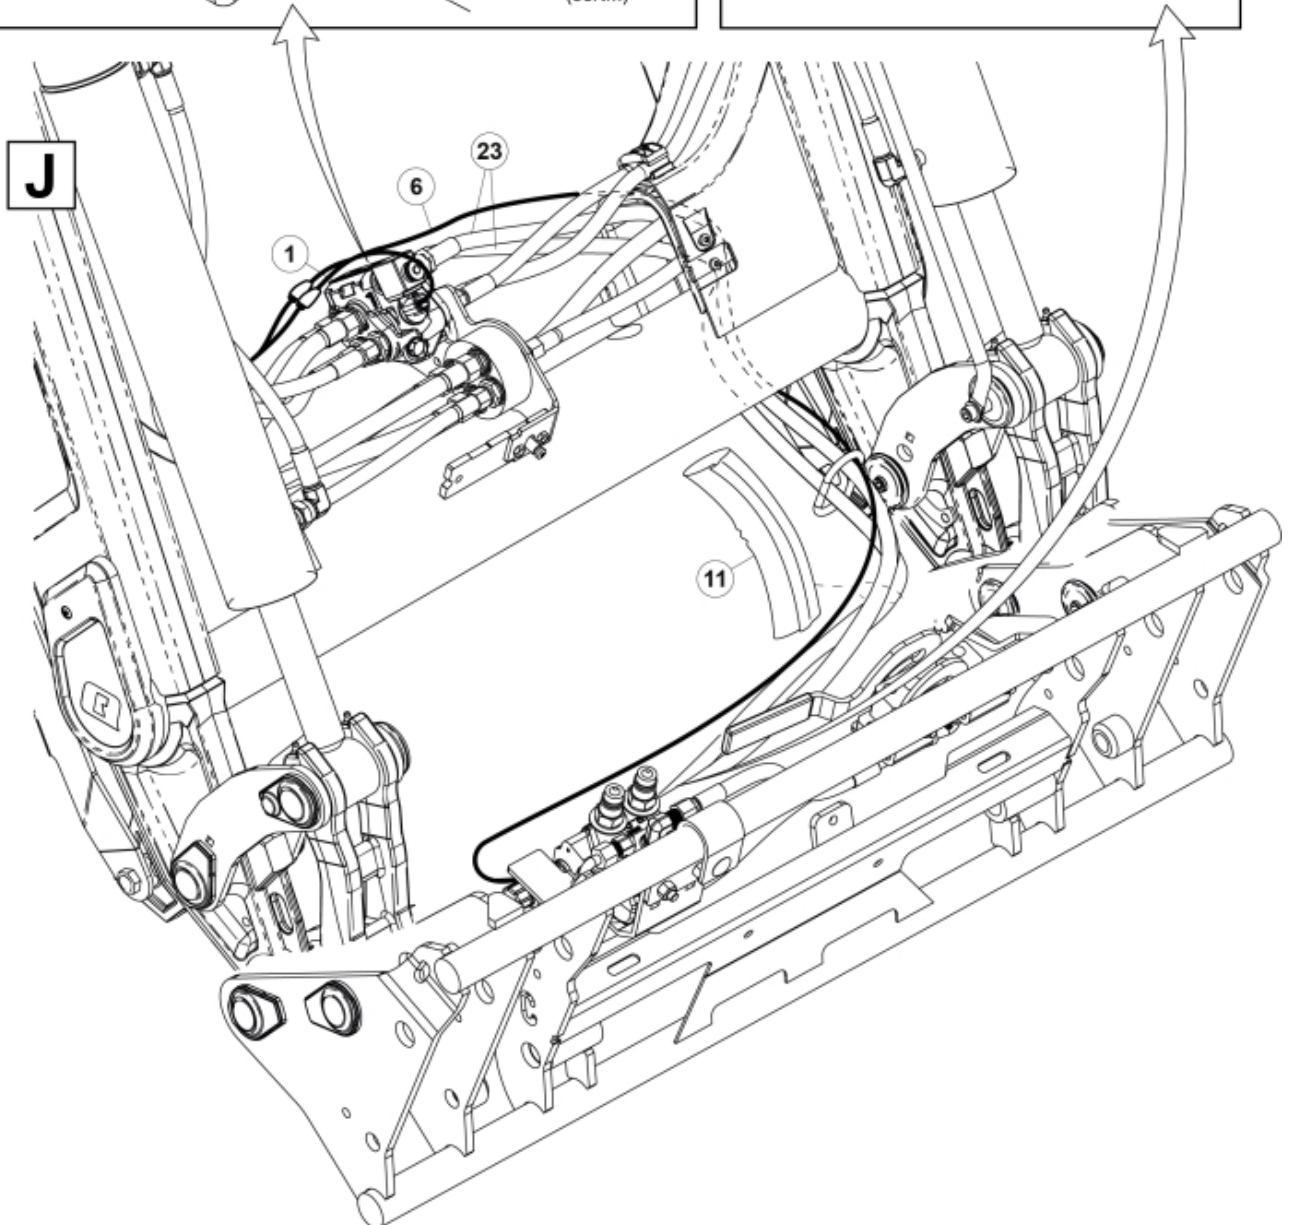

M 60020143-45-46-47-48-49-50-51-52-53-54-55_2

ISO-A = F + G1
 SelectoFix = F + G2
 Dual SelectoFix = F + G3

M 60020143-45-46-47-48-49-50-51-52-53-54-55_3

Description DL
Part assemblies 3rd+4th service, SelectoFix BigBM

PartNo	Pos	Qty	Name	Specifications
60020150		1	3rd+4th service, SelectoFix BigBM	
4501092	1	1	Block cpl	3rd service, Replaces 4500105, 01/03/2019 00:00:00
5004919	2	4	Screw	MC6S M8x16
60032284	3	1	Hose guide	Replaces 60015059
5050608	4	2	Screw	MC6S M10x20 Loc
60032063	6	1	Cable	4th service. (replaces 60015907)
5006002	7	2	Screw	MVBF 10x30
5011554	8	4	Nut	Loc-King M10
60019369	11	1	Hose cover	
4501105	12	1	Block cpl	4th service, Replaces 60011052, 01/03/2019 00:00:00
1120011	13	1	Adaptor	R1/2"-R3/8"
1120158	14	1	Adaptor	R 1/2" - R 3/8"
5013853	15	4	Dowty washer	Tredo 1/2", Part is included in kit 60007907 Hose cpl., 9032177 Hose cpl.
60014257	16	2	Adaptor	90°
5022157	17	1	Washer, red	
5022159	18	1	Washer, blue	
60011053	20	2	Adaptor	G1/2" - G3/8"
10550369	21	1	Selecto Fix, Lower part	
60014273	23	2	Hose	3/8" L=1450 1/2GRLMA - 3/8 G90LMA
60014430	24	1	Hose	3/8" L=305 3/8GRLMA - 3/8G90LMA
60014428	25	1	Hose	3/8" L=560 3/8G90LMA - 3/8G90LMA
60013878	28	1	Bracket	
5044940	31	2	Coupling	ISO-A 1/2" Male - G3/8
5044129	32	2	Dust Cover	1/2" Male
5006003	33	2	Screw	MVBF 10x40
5220303	34	1	Bracket	