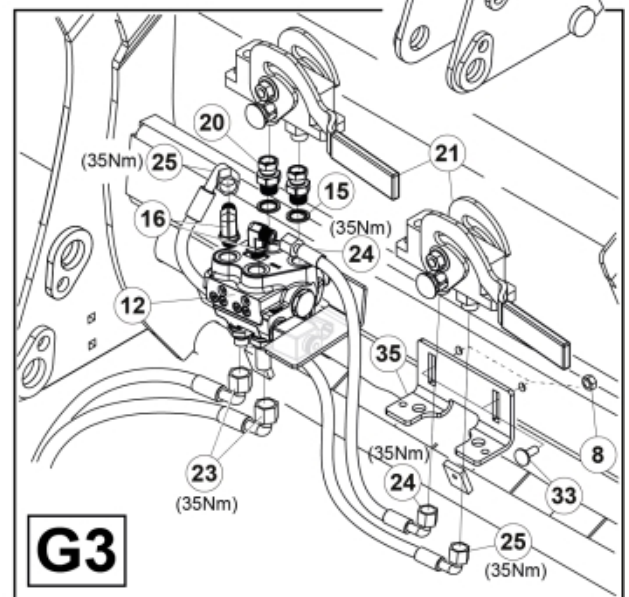

M 60020143-45-46-47-48-49-50-51-52-53-54-55_2

ISO-A = F + G1
 SelectoFix = F + G2
 Dual SelectoFix = F + G3

M 60020143-45-46-47-48-49-50-51-52-53-54-55_3

Description DL
Part assemblies 3rd+4th service, SelectoFix BigBM

PartNo	Pos	Qty	Name	Specifications
60020150		1	3rd+4th service, SelectoFix BigBM	
4501092	1	1	Block cpl	3rd service, Replaces 4500105, 01/03/2019 00:00:00
5004919	2	4	Screw	MC6S M8x16
60032284	3	1	Hose guide	Replaces 60015059
5050608	4	2	Screw	MC6S M10x20 Loc
60032063	6	1	Cable	4th service. (replaces 60015907)
5006002	7	2	Screw	MVBF 10x30
5011554	8	4	Nut	Loc-King M10
60019369	11	1	Hose cover	
4501105	12	1	Block cpl	4th service, Replaces 60011052, 01/03/2019 00:00:00
1120011	13	1	Adaptor	R1/2"-R3/8"
1120158	14	1	Adaptor	R 1/2" - R 3/8"
5013853	15	4	Dowty washer	Tredo 1/2", Part is included in kit 60007907 Hose cpl., 9032177 Hose cpl.
60014257	16	2	Adaptor	90°
5022157	17	1	Washer, red	
5022159	18	1	Washer, blue	
60011053	20	2	Adaptor	G1/2" - G3/8"
10550369	21	1	Selecto Fix, Lower part	
60014273	23	2	Hose	3/8" L=1450 1/2GRLMA - 3/8 G90LMA
60014430	24	1	Hose	3/8" L=305 3/8GRLMA - 3/8G90LMA
60014428	25	1	Hose	3/8" L=560 3/8G90LMA - 3/8G90LMA
60013878	28	1	Bracket	
5044940	31	2	Coupling	ISO-A 1/2" Male - G3/8
5044129	32	2	Dust Cover	1/2" Male
5006003	33	2	Screw	MVBF 10x40
5220303	34	1	Bracket	