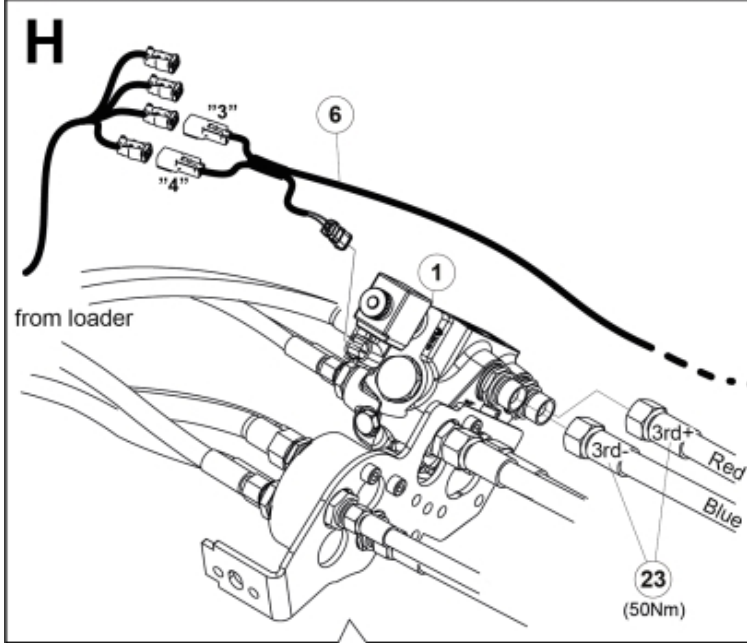

M 60020143-45-46-47-48-49-50-51-52-53-54-55_2

ISO-A = F + G1
 SelectoFix = F + G2
 Dual SelectoFix = F + G3

M 60020143-45-46-47-48-49-50-51-52-53-54-55_3

Description DL
Part assemblies 3rd+4th service, SelectoFix BigBM

PartNo	Pos	Qty	Name	Specifications
60020150		1	3rd+4th service, SelectoFix BigBM	
4501092	1	1	Block cpl	3rd service, Replaces 4500105, 01/03/2019 00:00:00
5004919	2	4	Screw	MC6S M8x16
60032284	3	1	Hose guide	Replaces 60015059
5050608	4	2	Screw	MC6S M10x20 Loc
60032063	6	1	Cable	4th service. (replaces 60015907)
5006002	7	2	Screw	MVBF 10x30
5011554	8	4	Nut	Loc-King M10
60019369	11	1	Hose cover	
4501105	12	1	Block cpl	4th service, Replaces 60011052, 01/03/2019 00:00:00
1120011	13	1	Adaptor	R1/2"-R3/8"
1120158	14	1	Adaptor	R 1/2" - R 3/8"
5013853	15	4	Dowty washer	Tredo 1/2", Part is included in kit 60007907 Hose cpl., 9032177 Hose cpl.
60014257	16	2	Adaptor	90°
5022157	17	1	Washer, red	
5022159	18	1	Washer, blue	
60011053	20	2	Adaptor	G1/2" - G3/8"
10550369	21	1	Selecto Fix, Lower part	
60014273	23	2	Hose	3/8" L=1450 1/2GRLMA - 3/8 G90LMA
60014430	24	1	Hose	3/8" L=305 3/8GRLMA - 3/8G90LMA
60014428	25	1	Hose	3/8" L=560 3/8G90LMA - 3/8G90LMA
60013878	28	1	Bracket	
5044940	31	2	Coupling	ISO-A 1/2" Male - G3/8
5044129	32	2	Dust Cover	1/2" Male
5006003	33	2	Screw	MVBF 10x40
5220303	34	1	Bracket	