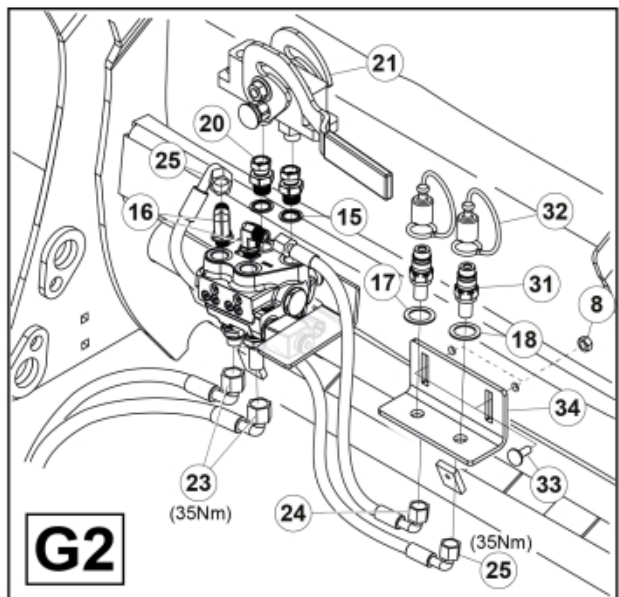

M 60020143-45-46-47-48-49-50-51-52-53-54-55_2

ISO-A = F + G1
 SelectoFix = F + G2
 Dual SelectoFix = F + G3

M 60020143-45-46-47-48-49-50-51-52-53-54-55_3

Description DL
Part assemblies 3rd+4th service, SelectoFix BigBM

PartNo	Pos	Qty	Name	Specifications
60020150		1	3rd+4th service, SelectoFix BigBM	
4501092	1	1	Block cpl	3rd service, Replaces 4500105, 01/03/2019 00:00:00
5004919	2	4	Screw	MC6S M8x16
60032284	3	1	Hose guide	Replaces 60015059
5050608	4	2	Screw	MC6S M10x20 Loc
60032063	6	1	Cable	4th service. (replaces 60015907)
5006002	7	2	Screw	MVBF 10x30
5011554	8	4	Nut	Loc-King M10
60019369	11	1	Hose cover	
4501105	12	1	Block cpl	4th service, Replaces 60011052, 01/03/2019 00:00:00
1120011	13	1	Adaptor	R1/2"-R3/8"
1120158	14	1	Adaptor	R 1/2" - R 3/8"
5013853	15	4	Dowty washer	Tredo 1/2", Part is included in kit 60007907 Hose cpl., 9032177 Hose cpl.
60014257	16	2	Adaptor	90°
5022157	17	1	Washer, red	
5022159	18	1	Washer, blue	
60011053	20	2	Adaptor	G1/2" - G3/8"
10550369	21	1	Selecto Fix, Lower part	
60014273	23	2	Hose	3/8" L=1450 1/2GRLMA - 3/8 G90LMA
60014430	24	1	Hose	3/8" L=305 3/8GRLMA - 3/8G90LMA
60014428	25	1	Hose	3/8" L=560 3/8G90LMA - 3/8G90LMA
60013878	28	1	Bracket	
5044940	31	2	Coupling	ISO-A 1/2" Male - G3/8
5044129	32	2	Dust Cover	1/2" Male
5006003	33	2	Screw	MVBF 10x40
5220303	34	1	Bracket	