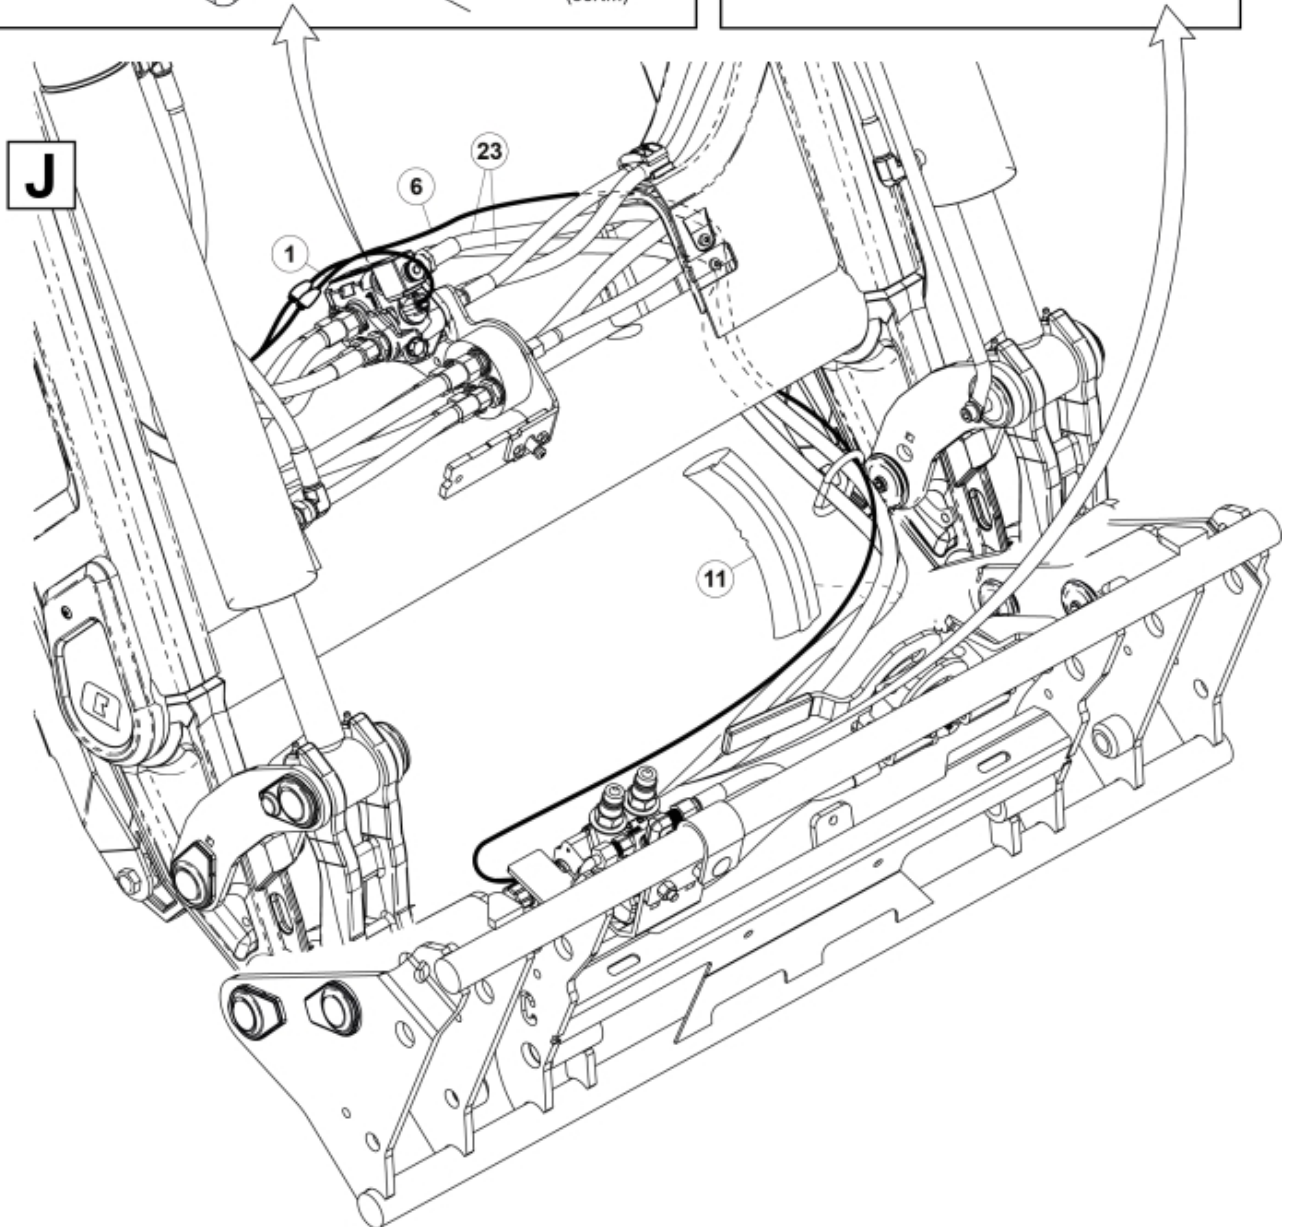

M 60020143-45-46-47-48-49-50-51-52-53-54-55\_2

ISO-A = F + G1  
 SelectoFix = F + G2  
 Dual SelectoFix = F + G3

M 60020143-45-46-47-48-49-50-51-52-53-54-55\_3

**Description** DL  
**Part assemblies** 3rd+4th service, ISO-A BigBM

PartNo	Pos	Qty	Name	Specifications
60020146		1	3rd+4th service, ISO-A BigBM	
4501092	1	1	Block cpl	3rd service, Replaces 4500105, 01/03/2019 00:00:00
5004919	2	4	Screw	MC6S M8x16
60032284	3	1	Hose guide	Replaces 60015059
5050608	4	2	Screw	MC6S M10x20 Loc
60032063	6	1	Cable	4th service. (replaces 60015907)
5006002	7	2	Screw	MVBF 10x30
5011554	8	2	Nut	Loc-King M10
60019369	11	1	Hose cover	
4501105	12	1	Block cpl	4th service, Replaces 60011052, 01/03/2019 00:00:00
1120011	13	1	Adaptor	R1/2"-R3/8"
1120158	14	1	Adaptor	R 1/2" - R 3/8"
5013853	15	6	Dowty washer	Tredo 1/2", Part is included in kit 60007907 Hose cpl., 9032177 Hose cpl.
5022157	17	2	Washer, red	
5022159	18	2	Washer, blue	
5044131	19	4	Quick Coupling	R 1/2"
60014273	23	2	Hose	3/8" L=1450 1/2GRLMA - 3/8 G90LMA
60013878	28	1	Bracket	