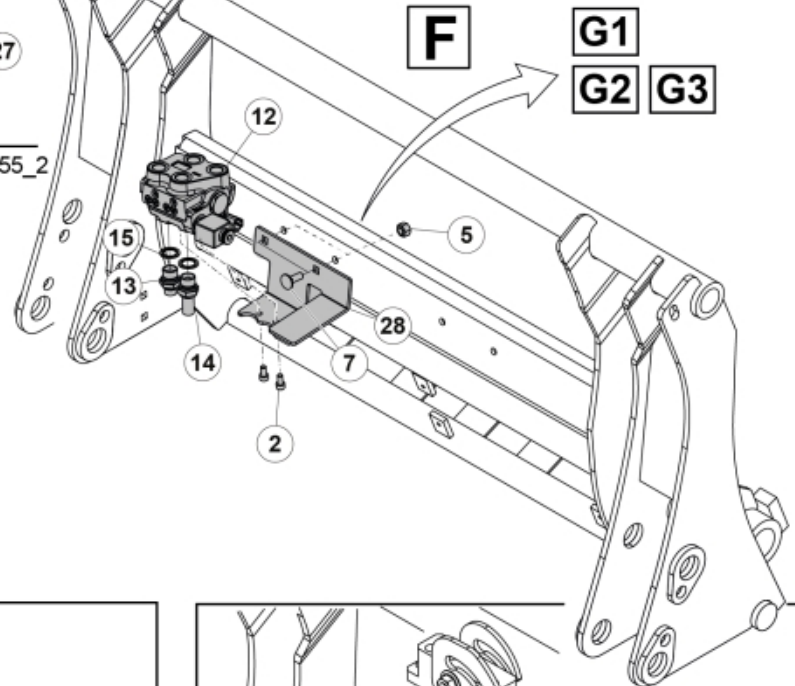

M 60020143-45-46-47-48-49-50-51-52-53-54-55\_2

ISO-A = F + G1  
 SelectoFix = F + G2  
 Dual SelectoFix = F + G3

M 60020143-45-46-47-48-49-50-51-52-53-54-55\_3

**Description** DL  
**Part assemblies** 3rd+4th service, ISO-A BigBM

PartNo	Pos	Qty	Name	Specifications
60020146		1	3rd+4th service, ISO-A BigBM	
4501092	1	1	Block cpl	3rd service, Replaces 4500105, 01/03/2019 00:00:00
5004919	2	4	Screw	MC6S M8x16
60032284	3	1	Hose guide	Replaces 60015059
5050608	4	2	Screw	MC6S M10x20 Loc
60032063	6	1	Cable	4th service. (replaces 60015907)
5006002	7	2	Screw	MVBF 10x30
5011554	8	2	Nut	Loc-King M10
60019369	11	1	Hose cover	
4501105	12	1	Block cpl	4th service, Replaces 60011052, 01/03/2019 00:00:00
1120011	13	1	Adaptor	R1/2"-R3/8"
1120158	14	1	Adaptor	R 1/2" - R 3/8"
5013853	15	6	Dowty washer	Tredo 1/2", Part is included in kit 60007907 Hose cpl., 9032177 Hose cpl.
5022157	17	2	Washer, red	
5022159	18	2	Washer, blue	
5044131	19	4	Quick Coupling	R 1/2"
60014273	23	2	Hose	3/8" L=1450 1/2GRLMA - 3/8 G90LMA
60013878	28	1	Bracket	