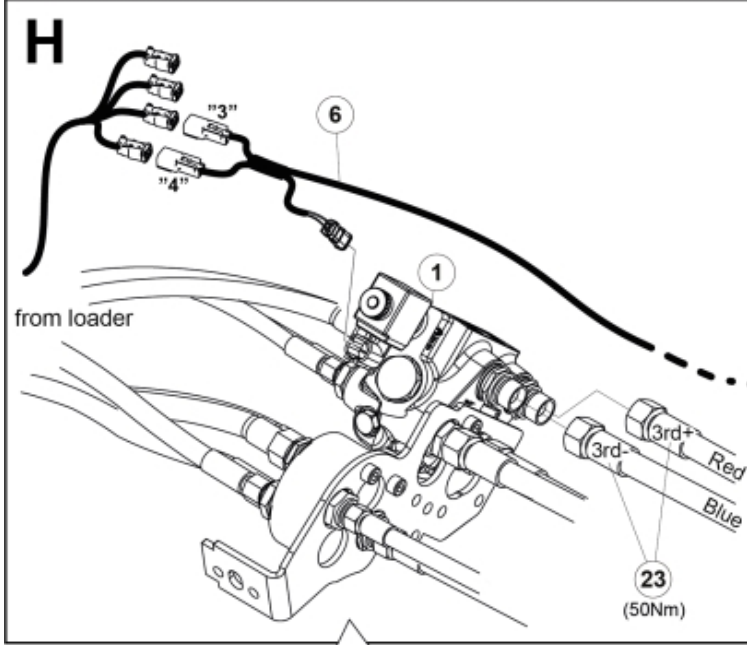

M 60020143-45-46-47-48-49-50-51-52-53-54-55\_2

ISO-A = F + G1  
 SelectoFix = F + G2  
 Dual SelectoFix = F + G3

M 60020143-45-46-47-48-49-50-51-52-53-54-55\_3

**Description** DL  
**Part assemblies** 3rd+4th service, ISO-A BigBM

PartNo	Pos	Qty	Name	Specifications
60020146		1	3rd+4th service, ISO-A BigBM	
4501092	1	1	Block cpl	3rd service, Replaces 4500105, 01/03/2019 00:00:00
5004919	2	4	Screw	MC6S M8x16
60032284	3	1	Hose guide	Replaces 60015059
5050608	4	2	Screw	MC6S M10x20 Loc
60032063	6	1	Cable	4th service. (replaces 60015907)
5006002	7	2	Screw	MVBF 10x30
5011554	8	2	Nut	Loc-King M10
60019369	11	1	Hose cover	
4501105	12	1	Block cpl	4th service, Replaces 60011052, 01/03/2019 00:00:00
1120011	13	1	Adaptor	R1/2"-R3/8"
1120158	14	1	Adaptor	R 1/2" - R 3/8"
5013853	15	6	Dowty washer	Tredo 1/2", Part is included in kit 60007907 Hose cpl., 9032177 Hose cpl.
5022157	17	2	Washer, red	
5022159	18	2	Washer, blue	
5044131	19	4	Quick Coupling	R 1/2"
60014273	23	2	Hose	3/8" L=1450 1/2GRLMA - 3/8 G90LMA
60013878	28	1	Bracket	