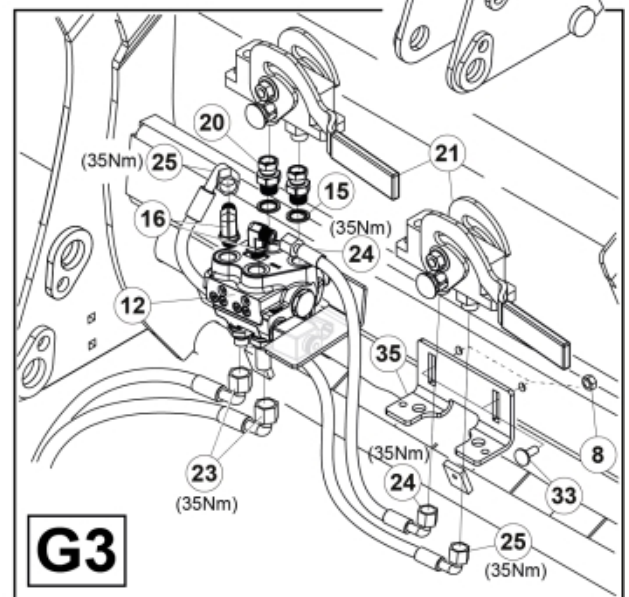

M 60020143-45-46-47-48-49-50-51-52-53-54-55\_2

ISO-A = F + G1  
 SelectoFix = F + G2  
 Dual SelectoFix = F + G3

M 60020143-45-46-47-48-49-50-51-52-53-54-55\_3

**Description** DL  
**Part assemblies** 3rd+4th service, ISO-A BigBM

PartNo	Pos	Qty	Name	Specifications
60020146		1	3rd+4th service, ISO-A BigBM	
4501092	1	1	Block cpl	3rd service, Replaces 4500105, 01/03/2019 00:00:00
5004919	2	4	Screw	MC6S M8x16
60032284	3	1	Hose guide	Replaces 60015059
5050608	4	2	Screw	MC6S M10x20 Loc
60032063	6	1	Cable	4th service. (replaces 60015907)
5006002	7	2	Screw	MVBF 10x30
5011554	8	2	Nut	Loc-King M10
60019369	11	1	Hose cover	
4501105	12	1	Block cpl	4th service, Replaces 60011052, 01/03/2019 00:00:00
1120011	13	1	Adaptor	R1/2"-R3/8"
1120158	14	1	Adaptor	R 1/2" - R 3/8"
5013853	15	6	Dowty washer	Tredo 1/2", Part is included in kit 60007907 Hose cpl., 9032177 Hose cpl.
5022157	17	2	Washer, red	
5022159	18	2	Washer, blue	
5044131	19	4	Quick Coupling	R 1/2"
60014273	23	2	Hose	3/8" L=1450 1/2GRLMA - 3/8 G90LMA
60013878	28	1	Bracket	