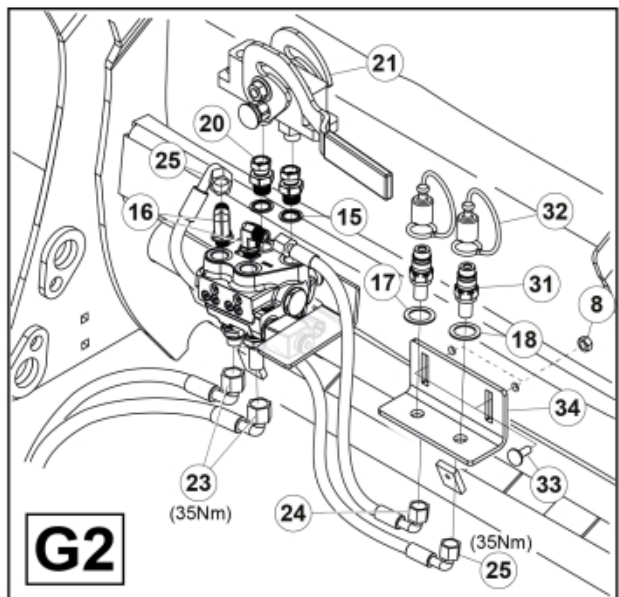

M 60020143-45-46-47-48-49-50-51-52-53-54-55\_2

ISO-A = F + G1  
 SelectoFix = F + G2  
 Dual SelectoFix = F + G3

M 60020143-45-46-47-48-49-50-51-52-53-54-55\_3

**Description** DL  
**Part assemblies** 3rd+4th service, ISO-A BigBM

PartNo	Pos	Qty	Name	Specifications
60020146		1	3rd+4th service, ISO-A BigBM	
4501092	1	1	Block cpl	3rd service, Replaces 4500105, 01/03/2019 00:00:00
5004919	2	4	Screw	MC6S M8x16
60032284	3	1	Hose guide	Replaces 60015059
5050608	4	2	Screw	MC6S M10x20 Loc
60032063	6	1	Cable	4th service. (replaces 60015907)
5006002	7	2	Screw	MVBF 10x30
5011554	8	2	Nut	Loc-King M10
60019369	11	1	Hose cover	
4501105	12	1	Block cpl	4th service, Replaces 60011052, 01/03/2019 00:00:00
1120011	13	1	Adaptor	R1/2"-R3/8"
1120158	14	1	Adaptor	R 1/2" - R 3/8"
5013853	15	6	Dowty washer	Tredo 1/2", Part is included in kit 60007907 Hose cpl., 9032177 Hose cpl.
5022157	17	2	Washer, red	
5022159	18	2	Washer, blue	
5044131	19	4	Quick Coupling	R 1/2"
60014273	23	2	Hose	3/8" L=1450 1/2GRLMA - 3/8 G90LMA
60013878	28	1	Bracket	