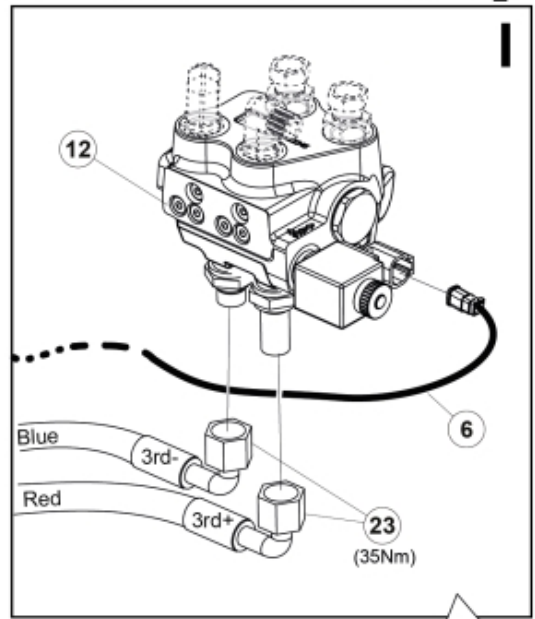

M 60020143-45-46-47-48-49-50-51-52-53-54-55\_2

ISO-A = F + G1  
 SelectoFix = F + G2  
 Dual SelectoFix = F + G3

M 60020143-45-46-47-48-49-50-51-52-53-54-55\_3

**Description** DL  
**Part assemblies** 3rd+4th service, ISO-A BigBM

PartNo	Pos	Qty	Name	Specifications
60020146		1	3rd+4th service, ISO-A BigBM	
4501092	1	1	Block cpl	3rd service, Replaces 4500105, 01/03/2019 00:00:00
5004919	2	4	Screw	MC6S M8x16
60032284	3	1	Hose guide	Replaces 60015059
5050608	4	2	Screw	MC6S M10x20 Loc
60032063	6	1	Cable	4th service. (replaces 60015907)
5006002	7	2	Screw	MVBF 10x30
5011554	8	2	Nut	Loc-King M10
60019369	11	1	Hose cover	
4501105	12	1	Block cpl	4th service, Replaces 60011052, 01/03/2019 00:00:00
1120011	13	1	Adaptor	R1/2"-R3/8"
1120158	14	1	Adaptor	R 1/2" - R 3/8"
5013853	15	6	Dowty washer	Tredo 1/2", Part is included in kit 60007907 Hose cpl., 9032177 Hose cpl.
5022157	17	2	Washer, red	
5022159	18	2	Washer, blue	
5044131	19	4	Quick Coupling	R 1/2"
60014273	23	2	Hose	3/8" L=1450 1/2GRLMA - 3/8 G90LMA
60013878	28	1	Bracket	