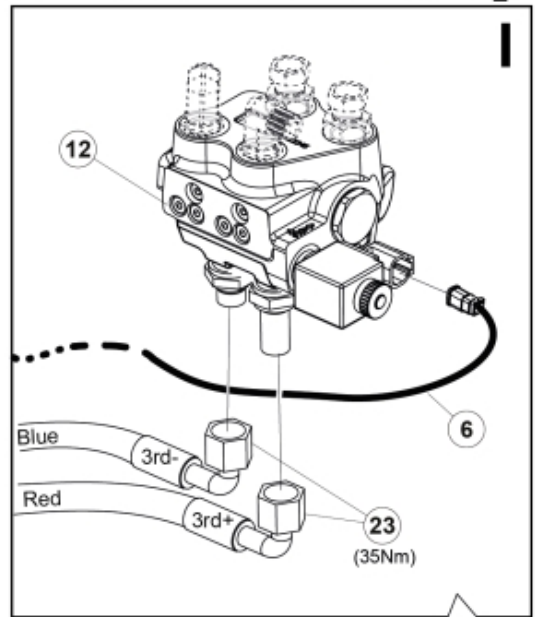

M 60020143-45-46-47-48-49-50-51-52-53-54-55\_2

ISO-A = F + G1  
 SelectoFix = F + G2  
 Dual SelectoFix = F + G3

M 60020143-45-46-47-48-49-50-51-52-53-54-55\_3

**Part assemblies**      3rd+4th service, ISO-A BigBM

PartNo	Pos	Qty	Name	Specifications
60020145		1	3rd+4th service, ISO-A BigBM	
4501092	1	1	Block cpl	3rd service, Replaces 4500105, 01/03/2019 00:00:00
5004919	2	4	Screw	MC6S M8x16
60032284	3	1	Hose guide	Replaces 60015059
5050608	4	2	Screw	MC6S M10x20 Loc
60032063	6	1	Cable	4th service. (replaces 60015907)
5006002	7	2	Screw	MVBF 10x30
5011554	8	2	Nut	Loc-King M10
60019369	11	1	Hose cover	
4501105	12	1	Block cpl	4th service, Replaces 60011052, 01/03/2019 00:00:00
1120011	13	1	Adaptor	R1/2"-R3/8"
1120158	14	1	Adaptor	R 1/2" - R 3/8"
5013853	15	6	Dowty washer	Tredo 1/2", Part is included in kit 60007907 Hose cpl., 9032177 Hose cpl.
5022159	17	2	Washer, blue	
5022157	18	2	Washer, red	
5044131	19	4	Quick Coupling	R 1/2"
60014229	23	2	Hose	3/8" L=1275 1/2GRLMA - 3/8G90LMA
60013878	28	1	Bracket	