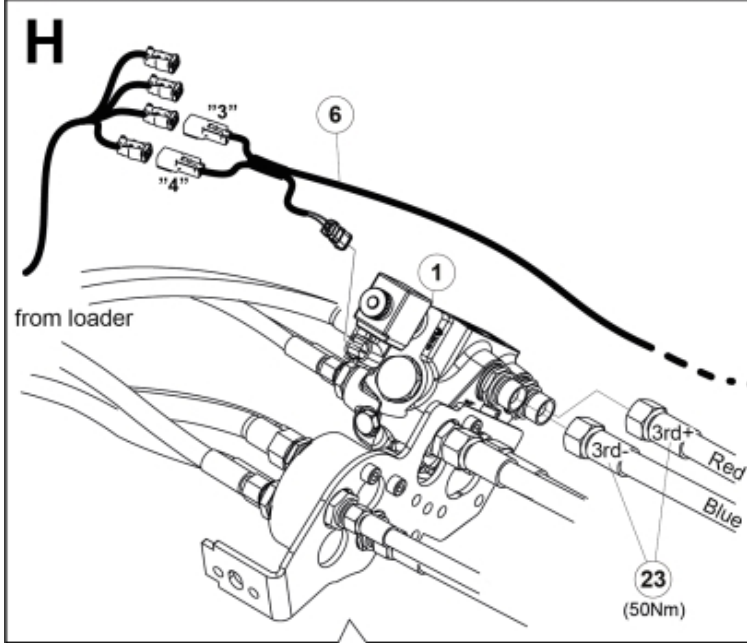

M 60020143-45-46-47-48-49-50-51-52-53-54-55\_2

ISO-A = F + G1  
 SelectoFix = F + G2  
 Dual SelectoFix = F + G3

M 60020143-45-46-47-48-49-50-51-52-53-54-55\_3

**Part assemblies**      3rd+4th service, ISO-A BigBM

PartNo	Pos	Qty	Name	Specifications
60020145		1	3rd+4th service, ISO-A BigBM	
4501092	1	1	Block cpl	3rd service, Replaces 4500105, 01/03/2019 00:00:00
5004919	2	4	Screw	MC6S M8x16
60032284	3	1	Hose guide	Replaces 60015059
5050608	4	2	Screw	MC6S M10x20 Loc
60032063	6	1	Cable	4th service. (replaces 60015907)
5006002	7	2	Screw	MVBF 10x30
5011554	8	2	Nut	Loc-King M10
60019369	11	1	Hose cover	
4501105	12	1	Block cpl	4th service, Replaces 60011052, 01/03/2019 00:00:00
1120011	13	1	Adaptor	R1/2"-R3/8"
1120158	14	1	Adaptor	R 1/2" - R 3/8"
5013853	15	6	Dowty washer	Tredo 1/2", Part is included in kit 60007907 Hose cpl., 9032177 Hose cpl.
5022159	17	2	Washer, blue	
5022157	18	2	Washer, red	
5044131	19	4	Quick Coupling	R 1/2"
60014229	23	2	Hose	3/8" L=1275 1/2GRLMA - 3/8G90LMA
60013878	28	1	Bracket	