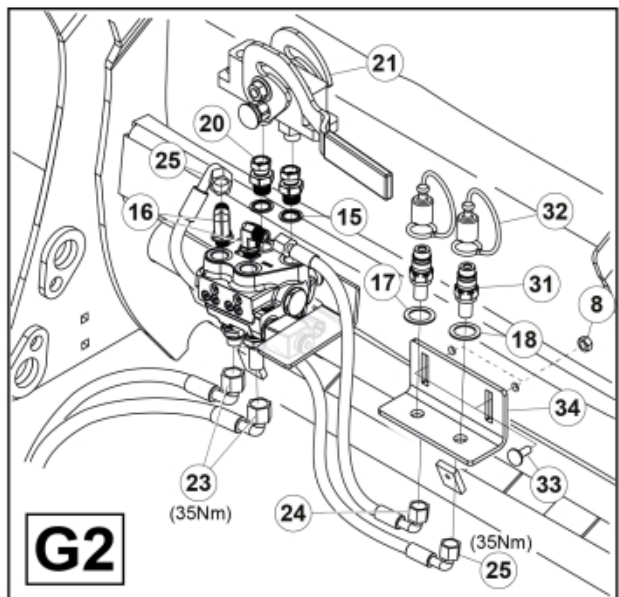

M 60020143-45-46-47-48-49-50-51-52-53-54-55\_2

ISO-A = F + G1  
 SelectoFix = F + G2  
 Dual SelectoFix = F + G3

M 60020143-45-46-47-48-49-50-51-52-53-54-55\_3

**Part assemblies**      3rd+4th service, ISO-A BigBM

PartNo	Pos	Qty	Name	Specifications
60020145		1	3rd+4th service, ISO-A BigBM	
4501092	1	1	Block cpl	3rd service, Replaces 4500105, 01/03/2019 00:00:00
5004919	2	4	Screw	MC6S M8x16
60032284	3	1	Hose guide	Replaces 60015059
5050608	4	2	Screw	MC6S M10x20 Loc
60032063	6	1	Cable	4th service. (replaces 60015907)
5006002	7	2	Screw	MVBF 10x30
5011554	8	2	Nut	Loc-King M10
60019369	11	1	Hose cover	
4501105	12	1	Block cpl	4th service, Replaces 60011052, 01/03/2019 00:00:00
1120011	13	1	Adaptor	R1/2"-R3/8"
1120158	14	1	Adaptor	R 1/2" - R 3/8"
5013853	15	6	Dowty washer	Tredo 1/2", Part is included in kit 60007907 Hose cpl., 9032177 Hose cpl.
5022159	17	2	Washer, blue	
5022157	18	2	Washer, red	
5044131	19	4	Quick Coupling	R 1/2"
60014229	23	2	Hose	3/8" L=1275 1/2GRLMA - 3/8G90LMA
60013878	28	1	Bracket	