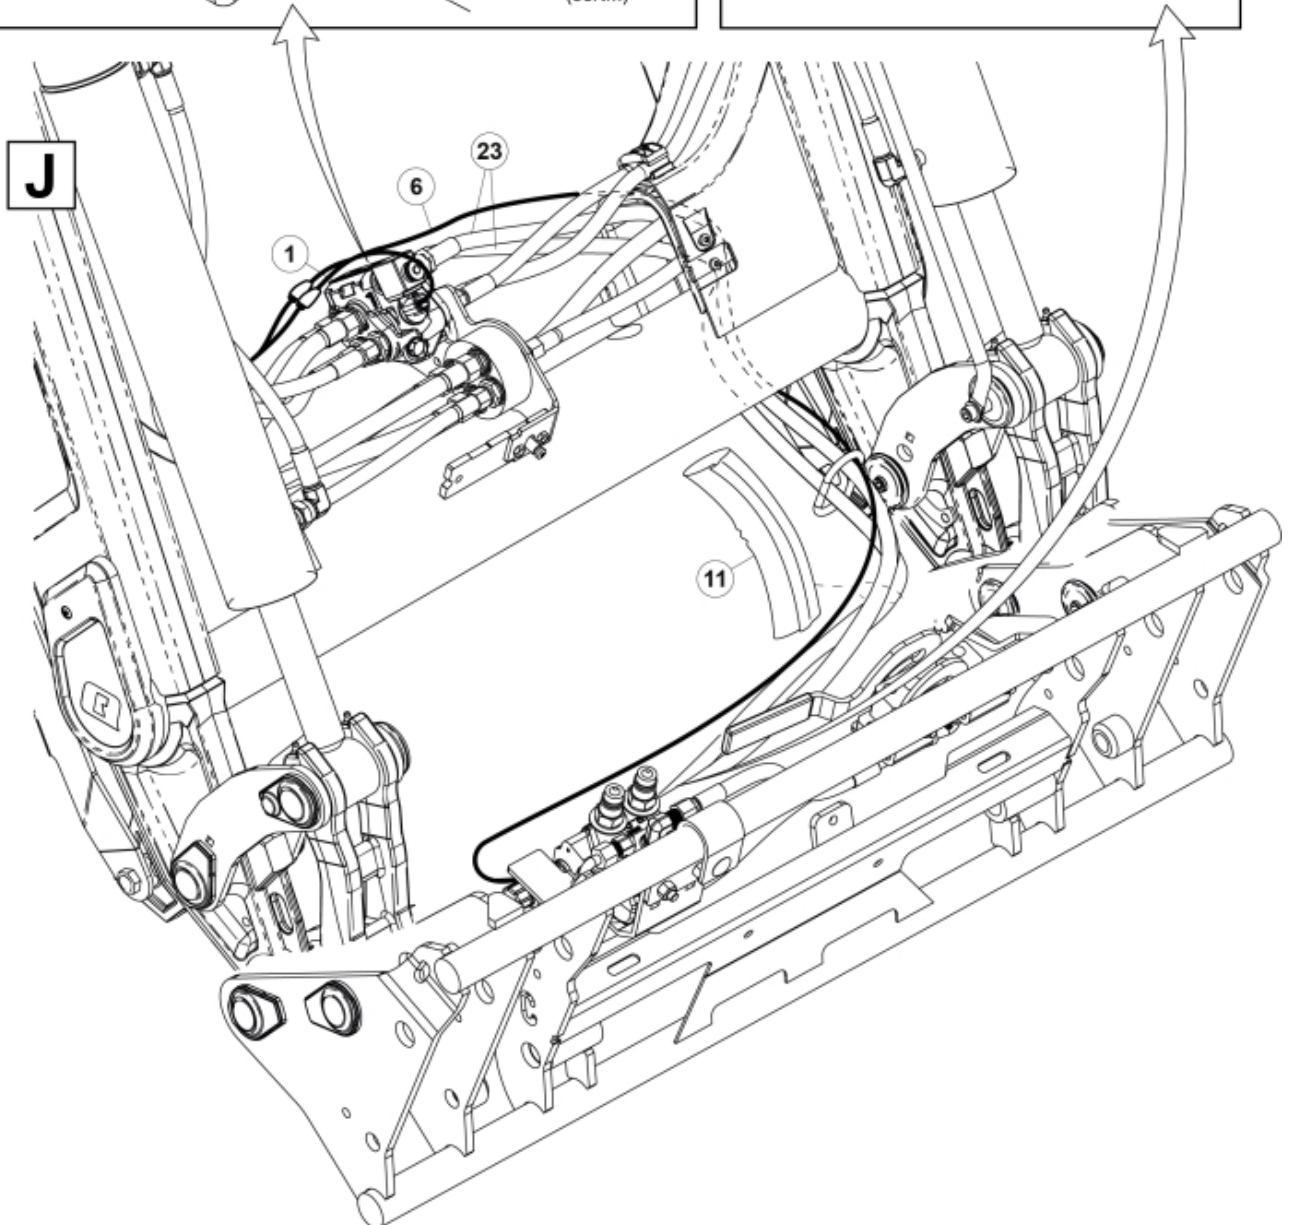

M 60020143-45-46-47-48-49-50-51-52-53-54-55\_2

ISO-A = F + G1  
 SelectoFix = F + G2  
 Dual SelectoFix = F + G3

M 60020143-45-46-47-48-49-50-51-52-53-54-55\_3

**Part assemblies**      3rd+4th service, ISO-A BigBM

PartNo	Pos	Qty	Name	Specifications
60020145		1	3rd+4th service, ISO-A BigBM	
4501092	1	1	Block cpl	3rd service, Replaces 4500105, 01/03/2019 00:00:00
5004919	2	4	Screw	MC6S M8x16
60032284	3	1	Hose guide	Replaces 60015059
5050608	4	2	Screw	MC6S M10x20 Loc
60032063	6	1	Cable	4th service. (replaces 60015907)
5006002	7	2	Screw	MVBF 10x30
5011554	8	2	Nut	Loc-King M10
60019369	11	1	Hose cover	
4501105	12	1	Block cpl	4th service, Replaces 60011052, 01/03/2019 00:00:00
1120011	13	1	Adaptor	R1/2"-R3/8"
1120158	14	1	Adaptor	R 1/2" - R 3/8"
5013853	15	6	Dowty washer	Tredo 1/2", Part is included in kit 60007907 Hose cpl., 9032177 Hose cpl.
5022159	17	2	Washer, blue	
5022157	18	2	Washer, red	
5044131	19	4	Quick Coupling	R 1/2"
60014229	23	2	Hose	3/8" L=1275 1/2GRLMA - 3/8G90LMA
60013878	28	1	Bracket	