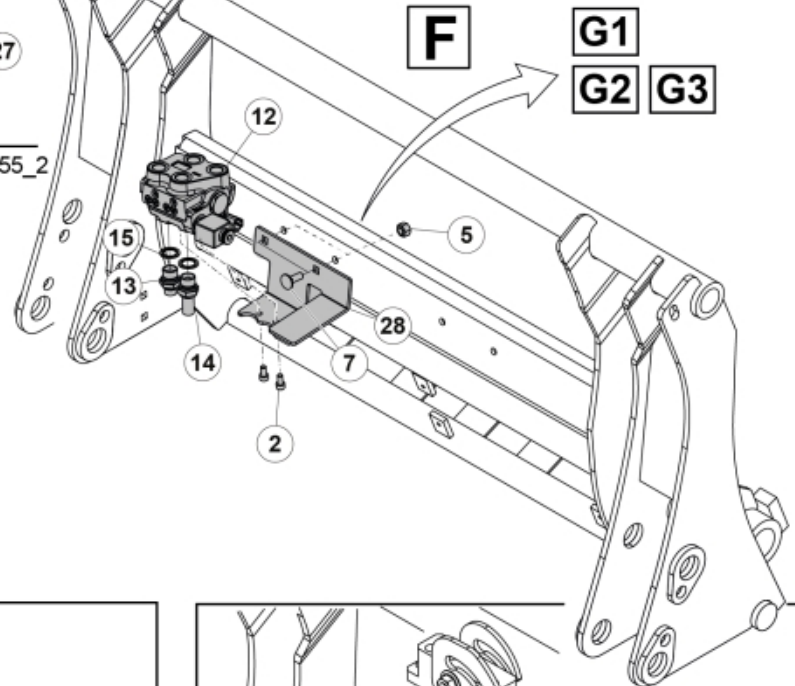

M 60020143-45-46-47-48-49-50-51-52-53-54-55\_2

ISO-A = F + G1  
 SelectoFix = F + G2  
 Dual SelectoFix = F + G3

M 60020143-45-46-47-48-49-50-51-52-53-54-55\_3

**Part assemblies**      3rd+4th service, ISO-A BigBM

PartNo	Pos	Qty	Name	Specifications
60020145		1	3rd+4th service, ISO-A BigBM	
4501092	1	1	Block cpl	3rd service, Replaces 4500105, 01/03/2019 00:00:00
5004919	2	4	Screw	MC6S M8x16
60032284	3	1	Hose guide	Replaces 60015059
5050608	4	2	Screw	MC6S M10x20 Loc
60032063	6	1	Cable	4th service. (replaces 60015907)
5006002	7	2	Screw	MVBF 10x30
5011554	8	2	Nut	Loc-King M10
60019369	11	1	Hose cover	
4501105	12	1	Block cpl	4th service, Replaces 60011052, 01/03/2019 00:00:00
1120011	13	1	Adaptor	R1/2"-R3/8"
1120158	14	1	Adaptor	R 1/2" - R 3/8"
5013853	15	6	Dowty washer	Tredo 1/2", Part is included in kit 60007907 Hose cpl., 9032177 Hose cpl.
5022159	17	2	Washer, blue	
5022157	18	2	Washer, red	
5044131	19	4	Quick Coupling	R 1/2"
60014229	23	2	Hose	3/8" L=1275 1/2GRLMA - 3/8G90LMA
60013878	28	1	Bracket	