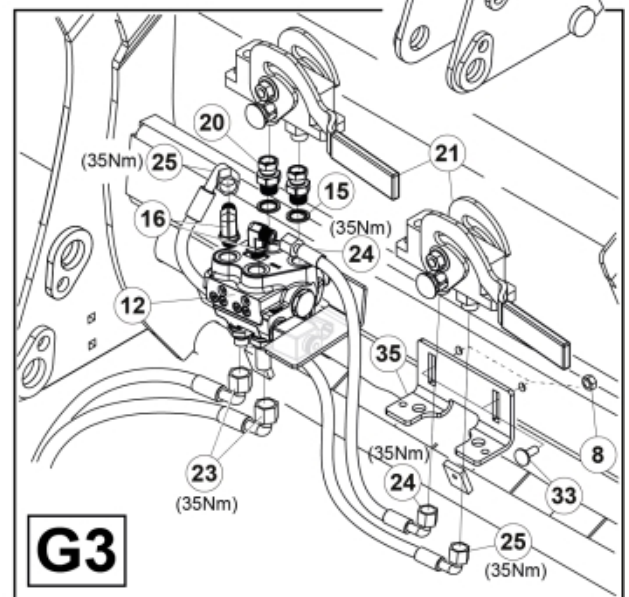

M 60020143-45-46-47-48-49-50-51-52-53-54-55\_2

ISO-A = F + G1  
 SelectoFix = F + G2  
 Dual SelectoFix = F + G3

M 60020143-45-46-47-48-49-50-51-52-53-54-55\_3

**Part assemblies**      3rd+4th service, ISO-A BigBM

PartNo	Pos	Qty	Name	Specifications
60020145		1	3rd+4th service, ISO-A BigBM	
4501092	1	1	Block cpl	3rd service, Replaces 4500105, 01/03/2019 00:00:00
5004919	2	4	Screw	MC6S M8x16
60032284	3	1	Hose guide	Replaces 60015059
5050608	4	2	Screw	MC6S M10x20 Loc
60032063	6	1	Cable	4th service. (replaces 60015907)
5006002	7	2	Screw	MVBF 10x30
5011554	8	2	Nut	Loc-King M10
60019369	11	1	Hose cover	
4501105	12	1	Block cpl	4th service, Replaces 60011052, 01/03/2019 00:00:00
1120011	13	1	Adaptor	R1/2"-R3/8"
1120158	14	1	Adaptor	R 1/2" - R 3/8"
5013853	15	6	Dowty washer	Tredo 1/2", Part is included in kit 60007907 Hose cpl., 9032177 Hose cpl.
5022159	17	2	Washer, blue	
5022157	18	2	Washer, red	
5044131	19	4	Quick Coupling	R 1/2"
60014229	23	2	Hose	3/8" L=1275 1/2GRLMA - 3/8G90LMA
60013878	28	1	Bracket	