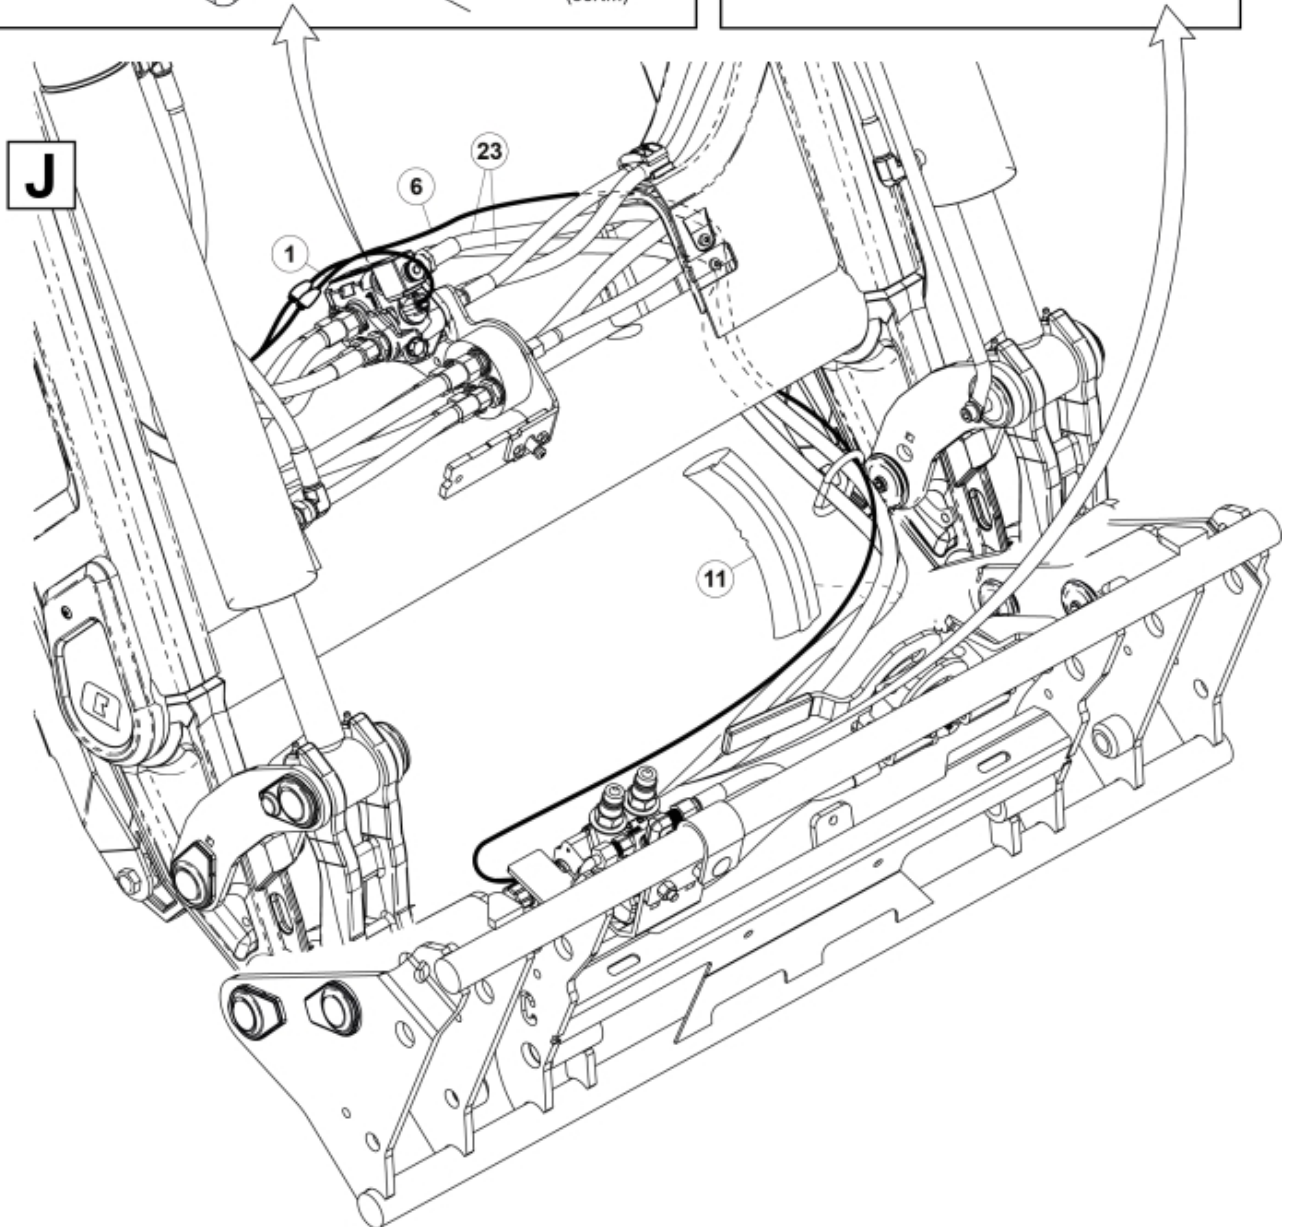

M 60020143-45-46-47-48-49-50-51-52-53-54-55_2

ISO-A = F + G1
 SelectoFix = F + G2
 Dual SelectoFix = F + G3

M 60020143-45-46-47-48-49-50-51-52-53-54-55_3

Part assemblies 3rd+4th service, ISO-A

PartNo	Pos	Qty	Name	Specifications
60020143		1	3rd+4th service, ISO-A	
4501092	1	1	Block cpl	3rd service, Replaces 4500105, 01/03/2019 00:00:00
5004919	2	4	Screw	MC6S M8x16
60032284	3	1	Hose guide	Replaces 60015059
5050608	4	2	Screw	MC6S M10x20 Loc
60032063	6	1	Cable	4th service. (replaces 60015907)
5006002	7	4	Screw	MVBF 10x30
5011554	8	5	Nut	Loc-King M10
60014337	9	1	Screw	M10x70 MVBF
60014154	10	1	Bracket	
60019369	11	1	Hose cover	
4501105	12	1	Block cpl	4th service, Replaces 60011052, 01/03/2019 00:00:00
1120011	13	1	Adaptor	R1/2"-R3/8"
1120158	14	1	Adaptor	R 1/2" - R 3/8"
5013853	15	4	Dowty washer	Tredo 1/2", Part is included in kit 60007907 Hose cpl., 9032177 Hose cpl.
60014257	16	2	Adaptor	90°
5022157	17	2	Washer, red	
5022159	18	2	Washer, blue	
5044131	19	2	Quick Coupling	R 1/2"
60014413	23	2	Hose	3/8" L=1540 1/2GRLMA - 3/8G90LMA
60014375	24	1	Hose	3/8" L=350 3/8GRLMA - 3/8G90LMA
60014364	25	1	Hose	3/8" L=640 3/8G90LMA - 3/8G90LMA
60013896	26	1	Bracket	
60013895	27	1	Bracket	
5044940	31	2	Coupling	ISO-A 1/2" Male - G3/8
5044129	32	2	Dust Cover	1/2" Male