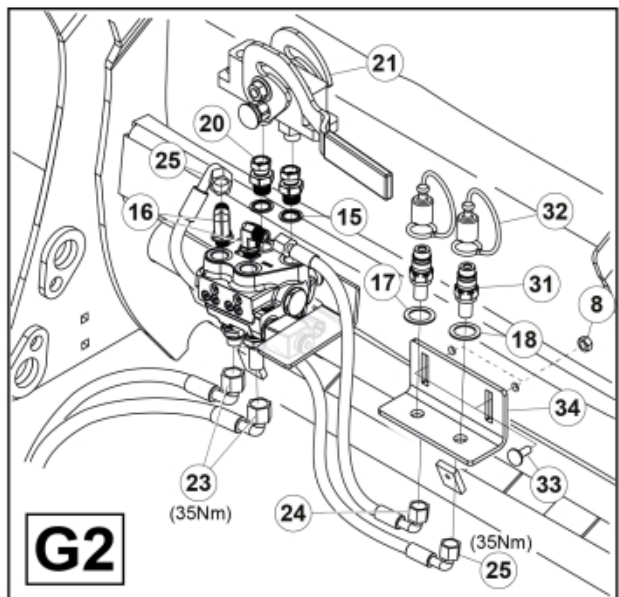

M 60020143-45-46-47-48-49-50-51-52-53-54-55_2

ISO-A = F + G1
 SelectoFix = F + G2
 Dual SelectoFix = F + G3

M 60020143-45-46-47-48-49-50-51-52-53-54-55_3

Part assemblies 3rd+4th service, ISO-A

PartNo	Pos	Qty	Name	Specifications
60020143		1	3rd+4th service, ISO-A	
4501092	1	1	Block cpl	3rd service, Replaces 4500105, 01/03/2019 00:00:00
5004919	2	4	Screw	MC6S M8x16
60032284	3	1	Hose guide	Replaces 60015059
5050608	4	2	Screw	MC6S M10x20 Loc
60032063	6	1	Cable	4th service. (replaces 60015907)
5006002	7	4	Screw	MVBF 10x30
5011554	8	5	Nut	Loc-King M10
60014337	9	1	Screw	M10x70 MVBF
60014154	10	1	Bracket	
60019369	11	1	Hose cover	
4501105	12	1	Block cpl	4th service, Replaces 60011052, 01/03/2019 00:00:00
1120011	13	1	Adaptor	R1/2"-R3/8"
1120158	14	1	Adaptor	R 1/2" - R 3/8"
5013853	15	4	Dowty washer	Tredo 1/2", Part is included in kit 60007907 Hose cpl., 9032177 Hose cpl.
60014257	16	2	Adaptor	90°
5022157	17	2	Washer, red	
5022159	18	2	Washer, blue	
5044131	19	2	Quick Coupling	R 1/2"
60014413	23	2	Hose	3/8" L=1540 1/2GRLMA - 3/8G90LMA
60014375	24	1	Hose	3/8" L=350 3/8GRLMA - 3/8G90LMA
60014364	25	1	Hose	3/8" L=640 3/8G90LMA - 3/8G90LMA
60013896	26	1	Bracket	
60013895	27	1	Bracket	
5044940	31	2	Coupling	ISO-A 1/2" Male - G3/8
5044129	32	2	Dust Cover	1/2" Male