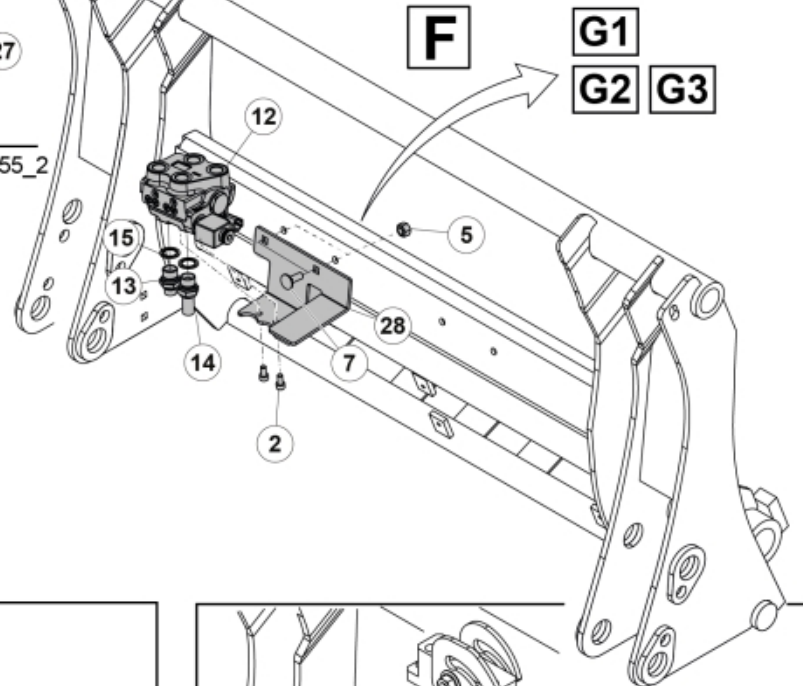

M 60020143-45-46-47-48-49-50-51-52-53-54-55_2

ISO-A = F + G1
 SelectoFix = F + G2
 Dual SelectoFix = F + G3

M 60020143-45-46-47-48-49-50-51-52-53-54-55_3

Part assemblies 3rd+4th service, ISO-A

PartNo	Pos	Qty	Name	Specifications
60020143		1	3rd+4th service, ISO-A	
4501092	1	1	Block cpl	3rd service, Replaces 4500105, 01/03/2019 00:00:00
5004919	2	4	Screw	MC6S M8x16
60032284	3	1	Hose guide	Replaces 60015059
5050608	4	2	Screw	MC6S M10x20 Loc
60032063	6	1	Cable	4th service. (replaces 60015907)
5006002	7	4	Screw	MVBF 10x30
5011554	8	5	Nut	Loc-King M10
60014337	9	1	Screw	M10x70 MVBF
60014154	10	1	Bracket	
60019369	11	1	Hose cover	
4501105	12	1	Block cpl	4th service, Replaces 60011052, 01/03/2019 00:00:00
1120011	13	1	Adaptor	R1/2"-R3/8"
1120158	14	1	Adaptor	R 1/2" - R 3/8"
5013853	15	4	Dowty washer	Tredo 1/2", Part is included in kit 60007907 Hose cpl., 9032177 Hose cpl.
60014257	16	2	Adaptor	90°
5022157	17	2	Washer, red	
5022159	18	2	Washer, blue	
5044131	19	2	Quick Coupling	R 1/2"
60014413	23	2	Hose	3/8" L=1540 1/2GRLMA - 3/8G90LMA
60014375	24	1	Hose	3/8" L=350 3/8GRLMA - 3/8G90LMA
60014364	25	1	Hose	3/8" L=640 3/8G90LMA - 3/8G90LMA
60013896	26	1	Bracket	
60013895	27	1	Bracket	
5044940	31	2	Coupling	ISO-A 1/2" Male - G3/8
5044129	32	2	Dust Cover	1/2" Male