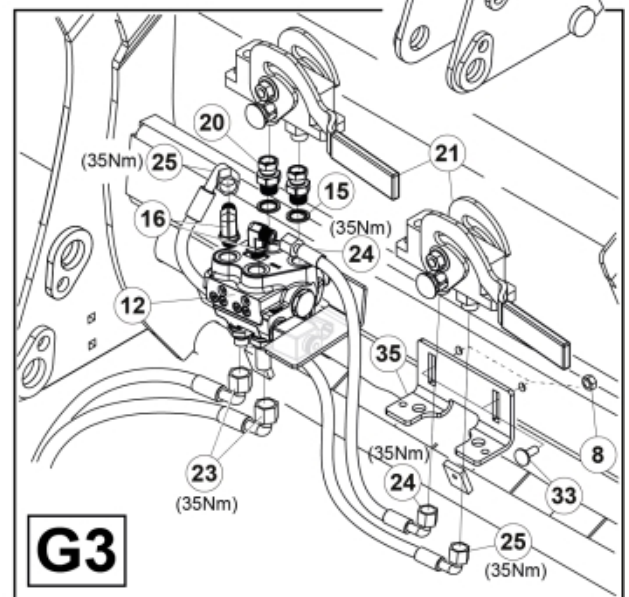

M 60020143-45-46-47-48-49-50-51-52-53-54-55_2

ISO-A = F + G1
 SelectoFix = F + G2
 Dual SelectoFix = F + G3

M 60020143-45-46-47-48-49-50-51-52-53-54-55_3

Part assemblies 3rd+4th service, ISO-A

PartNo	Pos	Qty	Name	Specifications
60020143		1	3rd+4th service, ISO-A	
4501092	1	1	Block cpl	3rd service, Replaces 4500105, 01/03/2019 00:00:00
5004919	2	4	Screw	MC6S M8x16
60032284	3	1	Hose guide	Replaces 60015059
5050608	4	2	Screw	MC6S M10x20 Loc
60032063	6	1	Cable	4th service. (replaces 60015907)
5006002	7	4	Screw	MVBF 10x30
5011554	8	5	Nut	Loc-King M10
60014337	9	1	Screw	M10x70 MVBF
60014154	10	1	Bracket	
60019369	11	1	Hose cover	
4501105	12	1	Block cpl	4th service, Replaces 60011052, 01/03/2019 00:00:00
1120011	13	1	Adaptor	R1/2"-R3/8"
1120158	14	1	Adaptor	R 1/2" - R 3/8"
5013853	15	4	Dowty washer	Tredo 1/2", Part is included in kit 60007907 Hose cpl., 9032177 Hose cpl.
60014257	16	2	Adaptor	90°
5022157	17	2	Washer, red	
5022159	18	2	Washer, blue	
5044131	19	2	Quick Coupling	R 1/2"
60014413	23	2	Hose	3/8" L=1540 1/2GRLMA - 3/8G90LMA
60014375	24	1	Hose	3/8" L=350 3/8GRLMA - 3/8G90LMA
60014364	25	1	Hose	3/8" L=640 3/8G90LMA - 3/8G90LMA
60013896	26	1	Bracket	
60013895	27	1	Bracket	
5044940	31	2	Coupling	ISO-A 1/2" Male - G3/8
5044129	32	2	Dust Cover	1/2" Male