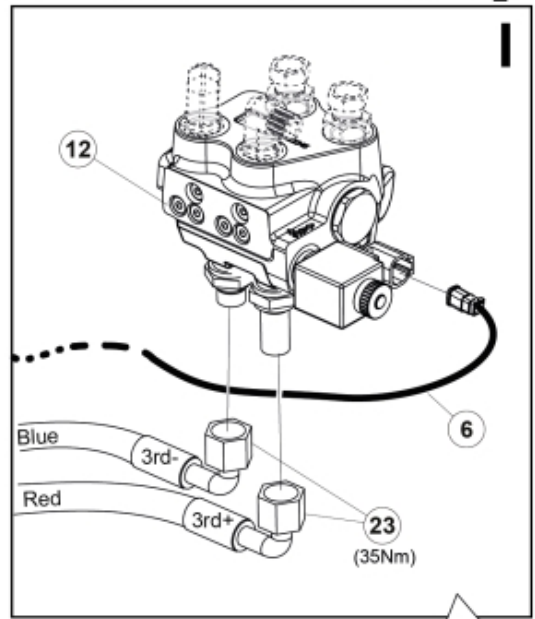

M 60020143-45-46-47-48-49-50-51-52-53-54-55_2

ISO-A = F + G1
 SelectoFix = F + G2
 Dual SelectoFix = F + G3

M 60020143-45-46-47-48-49-50-51-52-53-54-55_3

Part assemblies 3rd+4th service, ISO-A

PartNo	Pos	Qty	Name	Specifications
60020143		1	3rd+4th service, ISO-A	
4501092	1	1	Block cpl	3rd service, Replaces 4500105, 01/03/2019 00:00:00
5004919	2	4	Screw	MC6S M8x16
60032284	3	1	Hose guide	Replaces 60015059
5050608	4	2	Screw	MC6S M10x20 Loc
60032063	6	1	Cable	4th service. (replaces 60015907)
5006002	7	4	Screw	MVBF 10x30
5011554	8	5	Nut	Loc-King M10
60014337	9	1	Screw	M10x70 MVBF
60014154	10	1	Bracket	
60019369	11	1	Hose cover	
4501105	12	1	Block cpl	4th service, Replaces 60011052, 01/03/2019 00:00:00
1120011	13	1	Adaptor	R1/2"-R3/8"
1120158	14	1	Adaptor	R 1/2" - R 3/8"
5013853	15	4	Dowty washer	Tredo 1/2", Part is included in kit 60007907 Hose cpl., 9032177 Hose cpl.
60014257	16	2	Adaptor	90°
5022157	17	2	Washer, red	
5022159	18	2	Washer, blue	
5044131	19	2	Quick Coupling	R 1/2"
60014413	23	2	Hose	3/8" L=1540 1/2GRLMA - 3/8G90LMA
60014375	24	1	Hose	3/8" L=350 3/8GRLMA - 3/8G90LMA
60014364	25	1	Hose	3/8" L=640 3/8G90LMA - 3/8G90LMA
60013896	26	1	Bracket	
60013895	27	1	Bracket	
5044940	31	2	Coupling	ISO-A 1/2" Male - G3/8
5044129	32	2	Dust Cover	1/2" Male