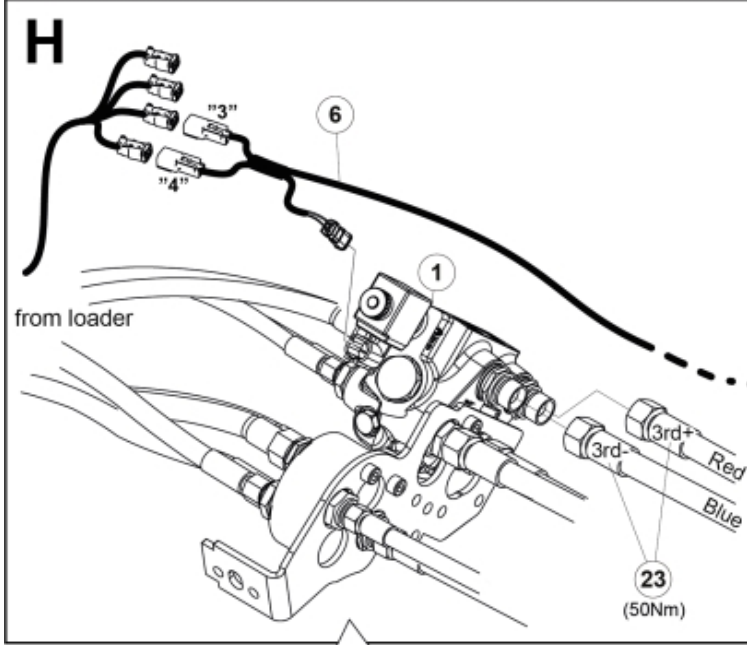

M 60020143-45-46-47-48-49-50-51-52-53-54-55_2

ISO-A = F + G1
 SelectoFix = F + G2
 Dual SelectoFix = F + G3

M 60020143-45-46-47-48-49-50-51-52-53-54-55_3

Part assemblies 3rd+4th service, ISO-A

PartNo	Pos	Qty	Name	Specifications
60020143		1	3rd+4th service, ISO-A	
4501092	1	1	Block cpl	3rd service, Replaces 4500105, 01/03/2019 00:00:00
5004919	2	4	Screw	MC6S M8x16
60032284	3	1	Hose guide	Replaces 60015059
5050608	4	2	Screw	MC6S M10x20 Loc
60032063	6	1	Cable	4th service. (replaces 60015907)
5006002	7	4	Screw	MVBF 10x30
5011554	8	5	Nut	Loc-King M10
60014337	9	1	Screw	M10x70 MVBF
60014154	10	1	Bracket	
60019369	11	1	Hose cover	
4501105	12	1	Block cpl	4th service, Replaces 60011052, 01/03/2019 00:00:00
1120011	13	1	Adaptor	R1/2"-R3/8"
1120158	14	1	Adaptor	R 1/2" - R 3/8"
5013853	15	4	Dowty washer	Tredo 1/2", Part is included in kit 60007907 Hose cpl., 9032177 Hose cpl.
60014257	16	2	Adaptor	90°
5022157	17	2	Washer, red	
5022159	18	2	Washer, blue	
5044131	19	2	Quick Coupling	R 1/2"
60014413	23	2	Hose	3/8" L=1540 1/2GRLMA - 3/8G90LMA
60014375	24	1	Hose	3/8" L=350 3/8GRLMA - 3/8G90LMA
60014364	25	1	Hose	3/8" L=640 3/8G90LMA - 3/8G90LMA
60013896	26	1	Bracket	
60013895	27	1	Bracket	
5044940	31	2	Coupling	ISO-A 1/2" Male - G3/8
5044129	32	2	Dust Cover	1/2" Male