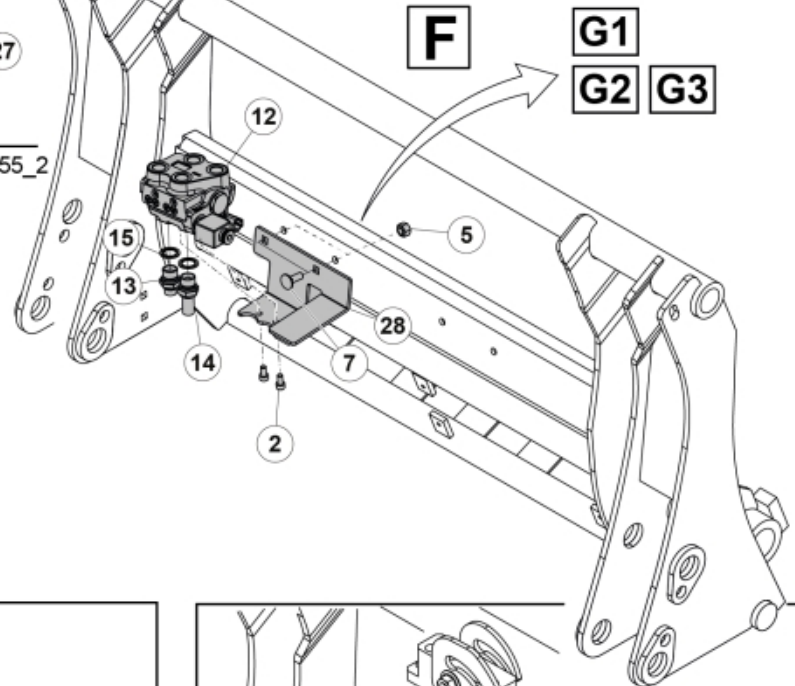

M 60020143-45-46-47-48-49-50-51-52-53-54-55_2

ISO-A = F + G1
 SelectoFix = F + G2
 Dual SelectoFix = F + G3

M 60020143-45-46-47-48-49-50-51-52-53-54-55_3

Description DXL
Part assemblies 3rd+4th service, ISO-A

PartNo	Pos	Qty	Name	Specifications
60020147		1	3rd+4th service, ISO-A	
4501092	1	1	Block cpl	3rd service, Replaces 4500105, 01/03/2019 00:00:00
5004919	2	4	Screw	MC6S M8x16
60032284	3	1	Hose guide	Replaces 60015059
5050608	4	2	Screw	MC6S M10x20 Loc
60032063	6	1	Cable	4th service. (replaces 60015907)
5006002	7	4	Screw	MVBF 10x30
5011554	8	5	Nut	Loc-King M10
60014337	9	1	Screw	M10x70 MVBF
60014154	10	1	Bracket	
60019369	11	1	Hose cover	
4501105	12	1	Block cpl	4th service, Replaces 60011052, 01/03/2019 00:00:00
1120011	13	1	Adaptor	R1/2"-R3/8"
1120158	14	1	Adaptor	R 1/2" - R 3/8"
5013853	15	4	Dowty washer	Tredo 1/2", Part is included in kit 60007907 Hose cpl., 9032177 Hose cpl.
60014257	16	2	Adaptor	90°
5022157	17	2	Washer, red	
5022159	18	2	Washer, blue	
5044131	19	2	Quick Coupling	R 1/2"
60014360	23	2 PCS	Hose	3/8" L=1880 1/2GRLMA - 3/8G90LMA
60014375	24	1	Hose	3/8" L=350 3/8GRLMA - 3/8G90LMA
60014364	25	1	Hose	3/8" L=640 3/8G90LMA - 3/8G90LMA
60013896	26	1	Bracket	
60013895	27	1	Bracket	
5044940	31	2	Coupling	ISO-A 1/2" Male - G3/8
5044129	32	2	Dust Cover	1/2" Male