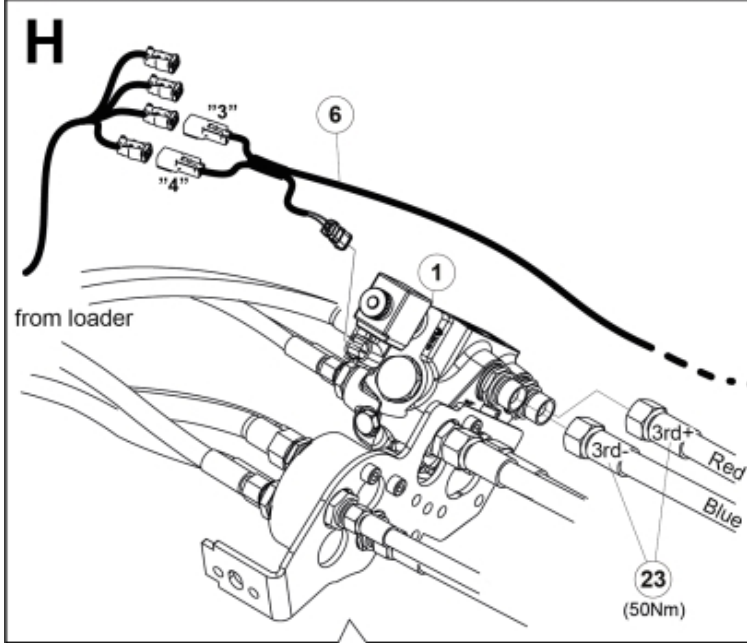

M 60020143-45-46-47-48-49-50-51-52-53-54-55_2

ISO-A = F + G1
 SelectoFix = F + G2
 Dual SelectoFix = F + G3

M 60020143-45-46-47-48-49-50-51-52-53-54-55_3

Description DXL
Part assemblies 3rd+4th service, ISO-A

PartNo	Pos	Qty	Name	Specifications
60020147		1	3rd+4th service, ISO-A	
4501092	1	1	Block cpl	3rd service, Replaces 4500105, 01/03/2019 00:00:00
5004919	2	4	Screw	MC6S M8x16
60032284	3	1	Hose guide	Replaces 60015059
5050608	4	2	Screw	MC6S M10x20 Loc
60032063	6	1	Cable	4th service. (replaces 60015907)
5006002	7	4	Screw	MVBF 10x30
5011554	8	5	Nut	Loc-King M10
60014337	9	1	Screw	M10x70 MVBF
60014154	10	1	Bracket	
60019369	11	1	Hose cover	
4501105	12	1	Block cpl	4th service, Replaces 60011052, 01/03/2019 00:00:00
1120011	13	1	Adaptor	R1/2"-R3/8"
1120158	14	1	Adaptor	R 1/2" - R 3/8"
5013853	15	4	Dowty washer	Tredo 1/2", Part is included in kit 60007907 Hose cpl., 9032177 Hose cpl.
60014257	16	2	Adaptor	90°
5022157	17	2	Washer, red	
5022159	18	2	Washer, blue	
5044131	19	2	Quick Coupling	R 1/2"
60014360	23	2 PCS	Hose	3/8" L=1880 1/2GRLMA - 3/8G90LMA
60014375	24	1	Hose	3/8" L=350 3/8GRLMA - 3/8G90LMA
60014364	25	1	Hose	3/8" L=640 3/8G90LMA - 3/8G90LMA
60013896	26	1	Bracket	
60013895	27	1	Bracket	
5044940	31	2	Coupling	ISO-A 1/2" Male - G3/8
5044129	32	2	Dust Cover	1/2" Male