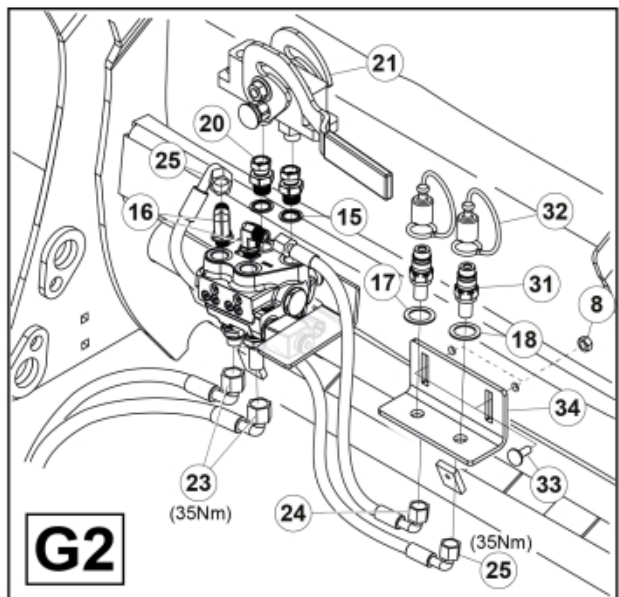

M 60020143-45-46-47-48-49-50-51-52-53-54-55_2

ISO-A = F + G1
 SelectoFix = F + G2
 Dual SelectoFix = F + G3

M 60020143-45-46-47-48-49-50-51-52-53-54-55_3

Description DXL
Part assemblies 3rd+4th service, ISO-A

PartNo	Pos	Qty	Name	Specifications
60020147		1	3rd+4th service, ISO-A	
4501092	1	1	Block cpl	3rd service, Replaces 4500105, 01/03/2019 00:00:00
5004919	2	4	Screw	MC6S M8x16
60032284	3	1	Hose guide	Replaces 60015059
5050608	4	2	Screw	MC6S M10x20 Loc
60032063	6	1	Cable	4th service. (replaces 60015907)
5006002	7	4	Screw	MVBF 10x30
5011554	8	5	Nut	Loc-King M10
60014337	9	1	Screw	M10x70 MVBF
60014154	10	1	Bracket	
60019369	11	1	Hose cover	
4501105	12	1	Block cpl	4th service, Replaces 60011052, 01/03/2019 00:00:00
1120011	13	1	Adaptor	R1/2"-R3/8"
1120158	14	1	Adaptor	R 1/2" - R 3/8"
5013853	15	4	Dowty washer	Tredo 1/2", Part is included in kit 60007907 Hose cpl., 9032177 Hose cpl.
60014257	16	2	Adaptor	90°
5022157	17	2	Washer, red	
5022159	18	2	Washer, blue	
5044131	19	2	Quick Coupling	R 1/2"
60014360	23	2 PCS	Hose	3/8" L=1880 1/2GRLMA - 3/8G90LMA
60014375	24	1	Hose	3/8" L=350 3/8GRLMA - 3/8G90LMA
60014364	25	1	Hose	3/8" L=640 3/8G90LMA - 3/8G90LMA
60013896	26	1	Bracket	
60013895	27	1	Bracket	
5044940	31	2	Coupling	ISO-A 1/2" Male - G3/8
5044129	32	2	Dust Cover	1/2" Male