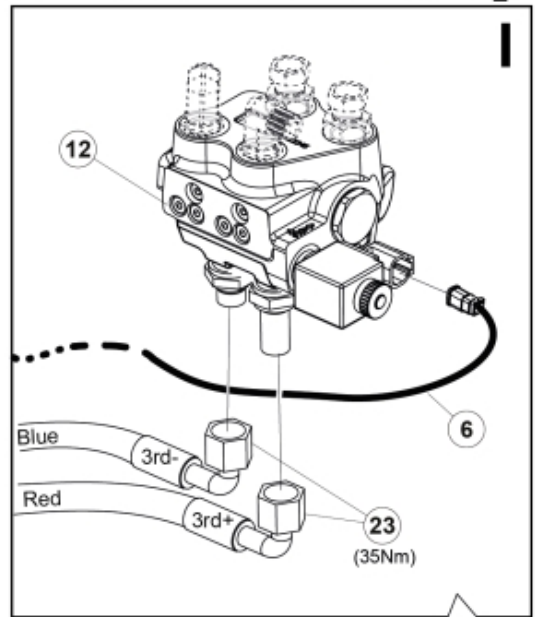

M 60020143-45-46-47-48-49-50-51-52-53-54-55_2

ISO-A = F + G1
 SelectoFix = F + G2
 Dual SelectoFix = F + G3

M 60020143-45-46-47-48-49-50-51-52-53-54-55_3

Description DXL
Part assemblies 3rd+4th service, ISO-A

PartNo	Pos	Qty	Name	Specifications
60020147		1	3rd+4th service, ISO-A	
4501092	1	1	Block cpl	3rd service, Replaces 4500105, 01/03/2019 00:00:00
5004919	2	4	Screw	MC6S M8x16
60032284	3	1	Hose guide	Replaces 60015059
5050608	4	2	Screw	MC6S M10x20 Loc
60032063	6	1	Cable	4th service. (replaces 60015907)
5006002	7	4	Screw	MVBF 10x30
5011554	8	5	Nut	Loc-King M10
60014337	9	1	Screw	M10x70 MVBF
60014154	10	1	Bracket	
60019369	11	1	Hose cover	
4501105	12	1	Block cpl	4th service, Replaces 60011052, 01/03/2019 00:00:00
1120011	13	1	Adaptor	R1/2"-R3/8"
1120158	14	1	Adaptor	R 1/2" - R 3/8"
5013853	15	4	Dowty washer	Tredo 1/2", Part is included in kit 60007907 Hose cpl., 9032177 Hose cpl.
60014257	16	2	Adaptor	90°
5022157	17	2	Washer, red	
5022159	18	2	Washer, blue	
5044131	19	2	Quick Coupling	R 1/2"
60014360	23	2 PCS	Hose	3/8" L=1880 1/2GRLMA - 3/8G90LMA
60014375	24	1	Hose	3/8" L=350 3/8GRLMA - 3/8G90LMA
60014364	25	1	Hose	3/8" L=640 3/8G90LMA - 3/8G90LMA
60013896	26	1	Bracket	
60013895	27	1	Bracket	
5044940	31	2	Coupling	ISO-A 1/2" Male - G3/8
5044129	32	2	Dust Cover	1/2" Male