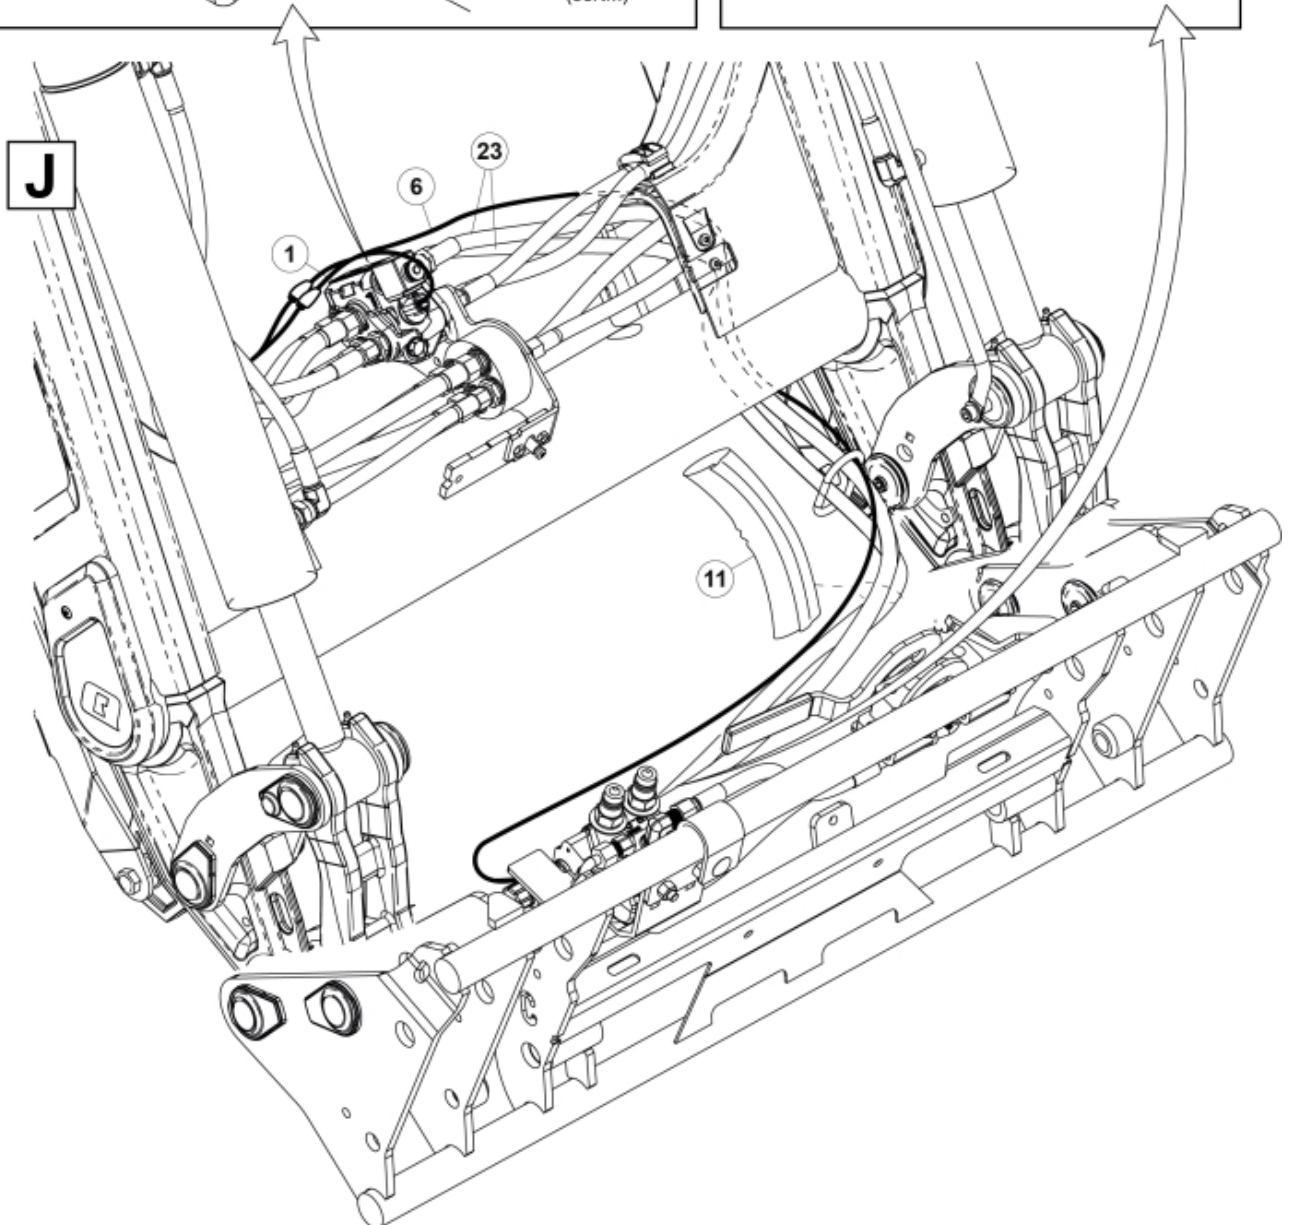

M 60020143-45-46-47-48-49-50-51-52-53-54-55_2

ISO-A = F + G1
 SelectoFix = F + G2
 Dual SelectoFix = F + G3

M 60020143-45-46-47-48-49-50-51-52-53-54-55_3

Description DXL
Part assemblies 3rd+4th service, ISO-A

PartNo	Pos	Qty	Name	Specifications
60020147		1	3rd+4th service, ISO-A	
4501092	1	1	Block cpl	3rd service, Replaces 4500105, 01/03/2019 00:00:00
5004919	2	4	Screw	MC6S M8x16
60032284	3	1	Hose guide	Replaces 60015059
5050608	4	2	Screw	MC6S M10x20 Loc
60032063	6	1	Cable	4th service. (replaces 60015907)
5006002	7	4	Screw	MVBF 10x30
5011554	8	5	Nut	Loc-King M10
60014337	9	1	Screw	M10x70 MVBF
60014154	10	1	Bracket	
60019369	11	1	Hose cover	
4501105	12	1	Block cpl	4th service, Replaces 60011052, 01/03/2019 00:00:00
1120011	13	1	Adaptor	R1/2"-R3/8"
1120158	14	1	Adaptor	R 1/2" - R 3/8"
5013853	15	4	Dowty washer	Tredo 1/2", Part is included in kit 60007907 Hose cpl., 9032177 Hose cpl.
60014257	16	2	Adaptor	90°
5022157	17	2	Washer, red	
5022159	18	2	Washer, blue	
5044131	19	2	Quick Coupling	R 1/2"
60014360	23	2 PCS	Hose	3/8" L=1880 1/2GRLMA - 3/8G90LMA
60014375	24	1	Hose	3/8" L=350 3/8GRLMA - 3/8G90LMA
60014364	25	1	Hose	3/8" L=640 3/8G90LMA - 3/8G90LMA
60013896	26	1	Bracket	
60013895	27	1	Bracket	
5044940	31	2	Coupling	ISO-A 1/2" Male - G3/8
5044129	32	2	Dust Cover	1/2" Male