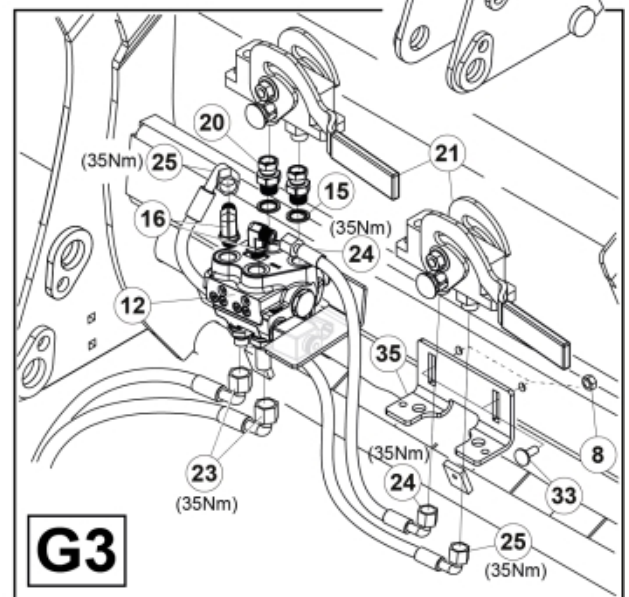

M 60020143-45-46-47-48-49-50-51-52-53-54-55_2

ISO-A = F + G1
 SelectoFix = F + G2
 Dual SelectoFix = F + G3

M 60020143-45-46-47-48-49-50-51-52-53-54-55_3

Description DXL
Part assemblies 3rd+4th service, ISO-A

PartNo	Pos	Qty	Name	Specifications
60020147		1	3rd+4th service, ISO-A	
4501092	1	1	Block cpl	3rd service, Replaces 4500105, 01/03/2019 00:00:00
5004919	2	4	Screw	MC6S M8x16
60032284	3	1	Hose guide	Replaces 60015059
5050608	4	2	Screw	MC6S M10x20 Loc
60032063	6	1	Cable	4th service. (replaces 60015907)
5006002	7	4	Screw	MVBF 10x30
5011554	8	5	Nut	Loc-King M10
60014337	9	1	Screw	M10x70 MVBF
60014154	10	1	Bracket	
60019369	11	1	Hose cover	
4501105	12	1	Block cpl	4th service, Replaces 60011052, 01/03/2019 00:00:00
1120011	13	1	Adaptor	R1/2"-R3/8"
1120158	14	1	Adaptor	R 1/2" - R 3/8"
5013853	15	4	Dowty washer	Tredo 1/2", Part is included in kit 60007907 Hose cpl., 9032177 Hose cpl.
60014257	16	2	Adaptor	90°
5022157	17	2	Washer, red	
5022159	18	2	Washer, blue	
5044131	19	2	Quick Coupling	R 1/2"
60014360	23	2 PCS	Hose	3/8" L=1880 1/2GRLMA - 3/8G90LMA
60014375	24	1	Hose	3/8" L=350 3/8GRLMA - 3/8G90LMA
60014364	25	1	Hose	3/8" L=640 3/8G90LMA - 3/8G90LMA
60013896	26	1	Bracket	
60013895	27	1	Bracket	
5044940	31	2	Coupling	ISO-A 1/2" Male - G3/8
5044129	32	2	Dust Cover	1/2" Male