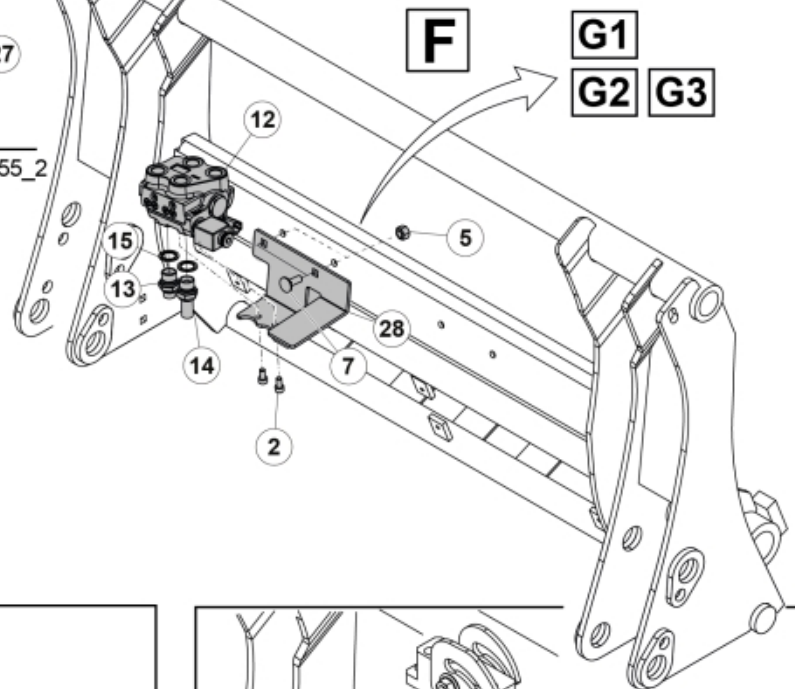

M 60020143-45-46-47-48-49-50-51-52-53-54-55\_2

ISO-A = F + G1  
 SelectoFix = F + G2  
 Dual SelectoFix = F + G3

M 60020143-45-46-47-48-49-50-51-52-53-54-55\_3

**Part assemblies**      3rd+4th service, SelectoFix

PartNo	Pos	Qty	Name	Specifications
60020148		1	3rd+4th service, SelectoFix	
4501092	1	1	Block cpl	3rd service, Replaces 4500105, 01/03/2019 00:00:00
5004919	2	4	Screw	MC6S M8x16
60032284	3	1	Hose guide	Replaces 60015059
5050608	4	2	Screw	MC6S M10x20 Loc
5011553	5	2	Nut	M6M M8 Loc-king
60032063	6	1	Cable	4th service. (replaces 60015907)
5006002	7	4	Screw	MVBF 10x30
5011554	8	5	Nut	Loc-King M10
60014337	9	1	Screw	M10x70 MVBF
60014154	10	1	Bracket	
60019369	11	1	Hose cover	
4501105	12	1	Block cpl	4th service, Replaces 60011052, 01/03/2019 00:00:00
1120011	13	1	Adaptor	R1/2"-R3/8"
1120158	14	1	Adaptor	R 1/2" - R 3/8"
5013853	15	4	Dowty washer	Tredo 1/2", Part is included in kit 60007907 Hose cpl., 9032177 Hose cpl.
60014257	16	2	Adaptor	90°
5022157	17	1	Washer, red	
5022159	18	1	Washer, blue	
5044131	19	2	Quick Coupling	R 1/2"
10550369	21	1	Selecto Fix, Lower part	
60014413	23	2	Hose	3/8" L=1540 1/2GRLMA - 3/8G90LMA
60014375	24	1	Hose	3/8" L=350 3/8GRLMA - 3/8G90LMA
60014364	25	1	Hose	3/8" L=640 3/8G90LMA - 3/8G90LMA
60013896	26	1	Bracket	
60013895	27	1	Bracket	
5004061	29	2	Screw	MC6S M8x20