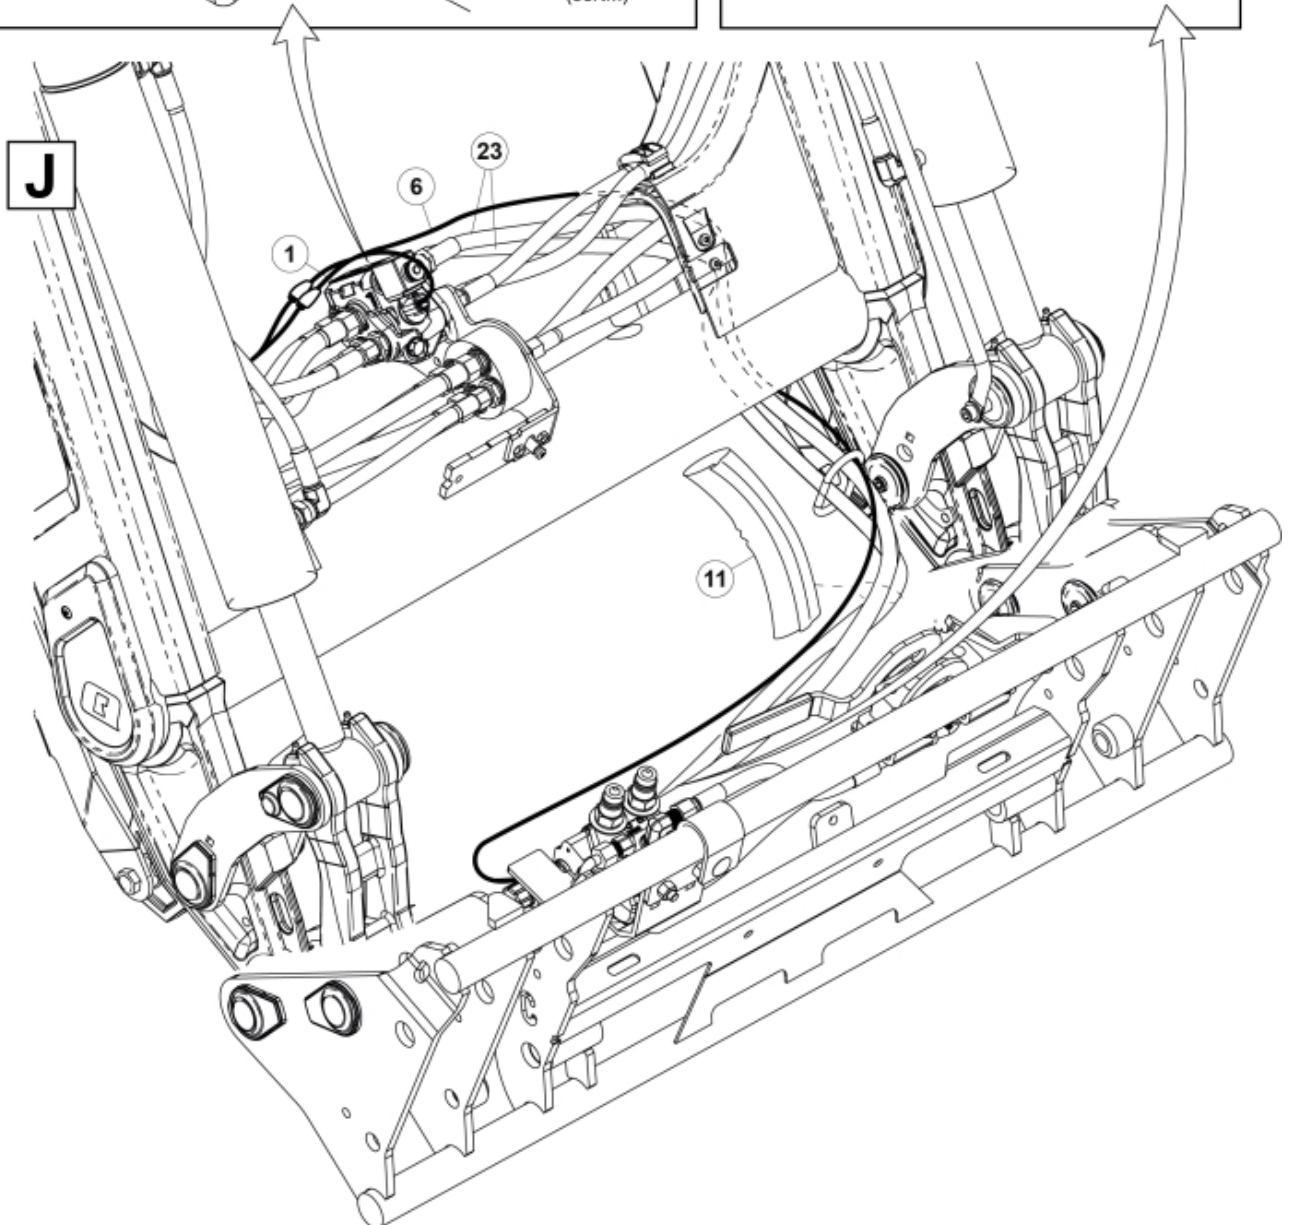

M 60020143-45-46-47-48-49-50-51-52-53-54-55\_2

ISO-A = F + G1  
 SelectoFix = F + G2  
 Dual SelectoFix = F + G3

M 60020143-45-46-47-48-49-50-51-52-53-54-55\_3

**Part assemblies**      3rd+4th service, SelectoFix

PartNo	Pos	Qty	Name	Specifications
60020148		1	3rd+4th service, SelectoFix	
4501092	1	1	Block cpl	3rd service, Replaces 4500105, 01/03/2019 00:00:00
5004919	2	4	Screw	MC6S M8x16
60032284	3	1	Hose guide	Replaces 60015059
5050608	4	2	Screw	MC6S M10x20 Loc
5011553	5	2	Nut	M6M M8 Loc-king
60032063	6	1	Cable	4th service. (replaces 60015907)
5006002	7	4	Screw	MVBF 10x30
5011554	8	5	Nut	Loc-King M10
60014337	9	1	Screw	M10x70 MVBF
60014154	10	1	Bracket	
60019369	11	1	Hose cover	
4501105	12	1	Block cpl	4th service, Replaces 60011052, 01/03/2019 00:00:00
1120011	13	1	Adaptor	R1/2"-R3/8"
1120158	14	1	Adaptor	R 1/2" - R 3/8"
5013853	15	4	Dowty washer	Tredo 1/2", Part is included in kit 60007907 Hose cpl., 9032177 Hose cpl.
60014257	16	2	Adaptor	90°
5022157	17	1	Washer, red	
5022159	18	1	Washer, blue	
5044131	19	2	Quick Coupling	R 1/2"
10550369	21	1	Selecto Fix, Lower part	
60014413	23	2	Hose	3/8" L=1540 1/2GRLMA - 3/8G90LMA
60014375	24	1	Hose	3/8" L=350 3/8GRLMA - 3/8G90LMA
60014364	25	1	Hose	3/8" L=640 3/8G90LMA - 3/8G90LMA
60013896	26	1	Bracket	
60013895	27	1	Bracket	
5004061	29	2	Screw	MC6S M8x20