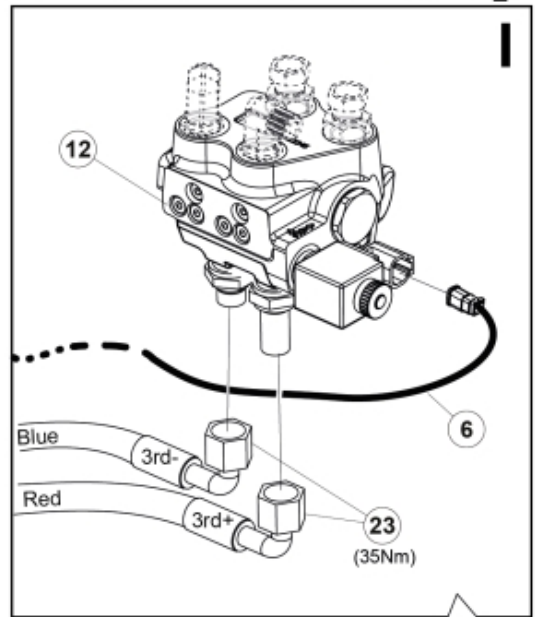

M 60020143-45-46-47-48-49-50-51-52-53-54-55\_2

ISO-A = F + G1  
 SelectoFix = F + G2  
 Dual SelectoFix = F + G3

M 60020143-45-46-47-48-49-50-51-52-53-54-55\_3

**Part assemblies**      3rd+4th service, SelectoFix

PartNo	Pos	Qty	Name	Specifications
60020148		1	3rd+4th service, SelectoFix	
4501092	1	1	Block cpl	3rd service, Replaces 4500105, 01/03/2019 00:00:00
5004919	2	4	Screw	MC6S M8x16
60032284	3	1	Hose guide	Replaces 60015059
5050608	4	2	Screw	MC6S M10x20 Loc
5011553	5	2	Nut	M6M M8 Loc-king
60032063	6	1	Cable	4th service. (replaces 60015907)
5006002	7	4	Screw	MVBF 10x30
5011554	8	5	Nut	Loc-King M10
60014337	9	1	Screw	M10x70 MVBF
60014154	10	1	Bracket	
60019369	11	1	Hose cover	
4501105	12	1	Block cpl	4th service, Replaces 60011052, 01/03/2019 00:00:00
1120011	13	1	Adaptor	R1/2"-R3/8"
1120158	14	1	Adaptor	R 1/2" - R 3/8"
5013853	15	4	Dowty washer	Tredo 1/2", Part is included in kit 60007907 Hose cpl., 9032177 Hose cpl.
60014257	16	2	Adaptor	90°
5022157	17	1	Washer, red	
5022159	18	1	Washer, blue	
5044131	19	2	Quick Coupling	R 1/2"
10550369	21	1	Selecto Fix, Lower part	
60014413	23	2	Hose	3/8" L=1540 1/2GRLMA - 3/8G90LMA
60014375	24	1	Hose	3/8" L=350 3/8GRLMA - 3/8G90LMA
60014364	25	1	Hose	3/8" L=640 3/8G90LMA - 3/8G90LMA
60013896	26	1	Bracket	
60013895	27	1	Bracket	
5004061	29	2	Screw	MC6S M8x20