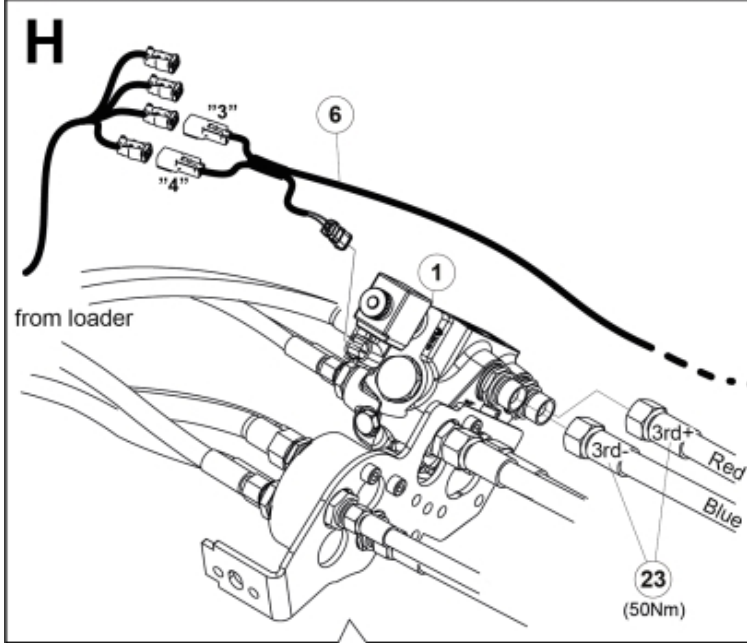

M 60020143-45-46-47-48-49-50-51-52-53-54-55\_2

ISO-A = F + G1  
 SelectoFix = F + G2  
 Dual SelectoFix = F + G3

M 60020143-45-46-47-48-49-50-51-52-53-54-55\_3

**Part assemblies**      3rd+4th service, SelectoFix

PartNo	Pos	Qty	Name	Specifications
60020148		1	3rd+4th service, SelectoFix	
4501092	1	1	Block cpl	3rd service, Replaces 4500105, 01/03/2019 00:00:00
5004919	2	4	Screw	MC6S M8x16
60032284	3	1	Hose guide	Replaces 60015059
5050608	4	2	Screw	MC6S M10x20 Loc
5011553	5	2	Nut	M6M M8 Loc-king
60032063	6	1	Cable	4th service. (replaces 60015907)
5006002	7	4	Screw	MVBF 10x30
5011554	8	5	Nut	Loc-King M10
60014337	9	1	Screw	M10x70 MVBF
60014154	10	1	Bracket	
60019369	11	1	Hose cover	
4501105	12	1	Block cpl	4th service, Replaces 60011052, 01/03/2019 00:00:00
1120011	13	1	Adaptor	R1/2"-R3/8"
1120158	14	1	Adaptor	R 1/2" - R 3/8"
5013853	15	4	Dowty washer	Tredo 1/2", Part is included in kit 60007907 Hose cpl., 9032177 Hose cpl.
60014257	16	2	Adaptor	90°
5022157	17	1	Washer, red	
5022159	18	1	Washer, blue	
5044131	19	2	Quick Coupling	R 1/2"
10550369	21	1	Selecto Fix, Lower part	
60014413	23	2	Hose	3/8" L=1540 1/2GRLMA - 3/8G90LMA
60014375	24	1	Hose	3/8" L=350 3/8GRLMA - 3/8G90LMA
60014364	25	1	Hose	3/8" L=640 3/8G90LMA - 3/8G90LMA
60013896	26	1	Bracket	
60013895	27	1	Bracket	
5004061	29	2	Screw	MC6S M8x20