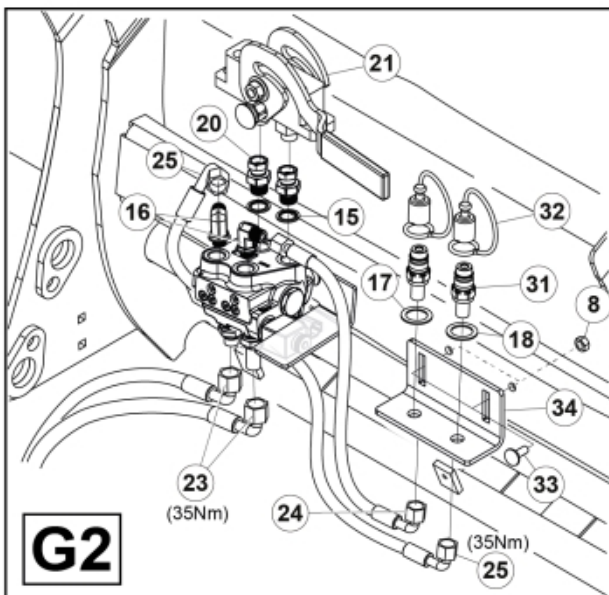

M 60020143-45-46-47-48-49-50-51-52-53-54-55\_2

ISO-A = F + G1  
 SelectoFix = F + G2  
 Dual SelectoFix = F + G3

M 60020143-45-46-47-48-49-50-51-52-53-54-55\_3

**Part assemblies**      3rd+4th service, SelectoFix

PartNo	Pos	Qty	Name	Specifications
60020148		1	3rd+4th service, SelectoFix	
4501092	1	1	Block cpl	3rd service, Replaces 4500105, 01/03/2019 00:00:00
5004919	2	4	Screw	MC6S M8x16
60032284	3	1	Hose guide	Replaces 60015059
5050608	4	2	Screw	MC6S M10x20 Loc
5011553	5	2	Nut	M6M M8 Loc-king
60032063	6	1	Cable	4th service. (replaces 60015907)
5006002	7	4	Screw	MVBF 10x30
5011554	8	5	Nut	Loc-King M10
60014337	9	1	Screw	M10x70 MVBF
60014154	10	1	Bracket	
60019369	11	1	Hose cover	
4501105	12	1	Block cpl	4th service, Replaces 60011052, 01/03/2019 00:00:00
1120011	13	1	Adaptor	R1/2"-R3/8"
1120158	14	1	Adaptor	R 1/2" - R 3/8"
5013853	15	4	Dowty washer	Tredo 1/2", Part is included in kit 60007907 Hose cpl., 9032177 Hose cpl.
60014257	16	2	Adaptor	90°
5022157	17	1	Washer, red	
5022159	18	1	Washer, blue	
5044131	19	2	Quick Coupling	R 1/2"
10550369	21	1	Selecto Fix, Lower part	
60014413	23	2	Hose	3/8" L=1540 1/2GRLMA - 3/8G90LMA
60014375	24	1	Hose	3/8" L=350 3/8GRLMA - 3/8G90LMA
60014364	25	1	Hose	3/8" L=640 3/8G90LMA - 3/8G90LMA
60013896	26	1	Bracket	
60013895	27	1	Bracket	
5004061	29	2	Screw	MC6S M8x20