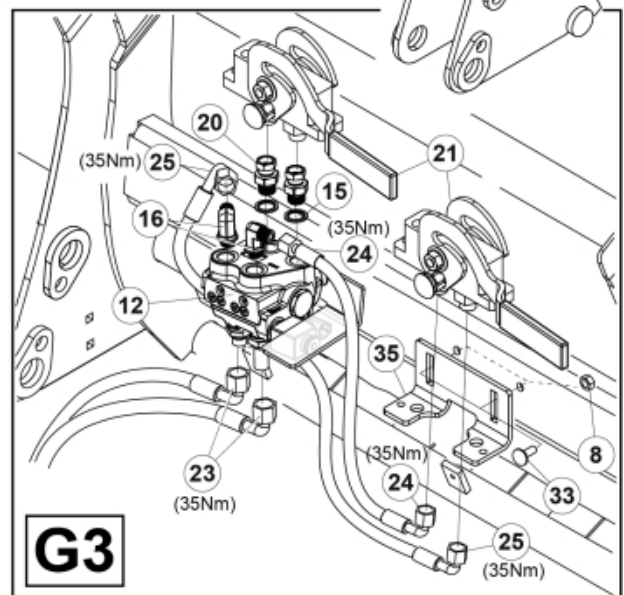

M 60020143-45-46-47-48-49-50-51-52-53-54-55\_2

ISO-A = F + G1  
 SelectoFix = F + G2  
 Dual SelectoFix = F + G3

M 60020143-45-46-47-48-49-50-51-52-53-54-55\_3

**Part assemblies**      3rd+4th service, SelectoFix

PartNo	Pos	Qty	Name	Specifications
60020148		1	3rd+4th service, SelectoFix	
4501092	1	1	Block cpl	3rd service, Replaces 4500105, 01/03/2019 00:00:00
5004919	2	4	Screw	MC6S M8x16
60032284	3	1	Hose guide	Replaces 60015059
5050608	4	2	Screw	MC6S M10x20 Loc
5011553	5	2	Nut	M6M M8 Loc-king
60032063	6	1	Cable	4th service. (replaces 60015907)
5006002	7	4	Screw	MVBF 10x30
5011554	8	5	Nut	Loc-King M10
60014337	9	1	Screw	M10x70 MVBF
60014154	10	1	Bracket	
60019369	11	1	Hose cover	
4501105	12	1	Block cpl	4th service, Replaces 60011052, 01/03/2019 00:00:00
1120011	13	1	Adaptor	R1/2"-R3/8"
1120158	14	1	Adaptor	R 1/2" - R 3/8"
5013853	15	4	Dowty washer	Tredo 1/2", Part is included in kit 60007907 Hose cpl., 9032177 Hose cpl.
60014257	16	2	Adaptor	90°
5022157	17	1	Washer, red	
5022159	18	1	Washer, blue	
5044131	19	2	Quick Coupling	R 1/2"
10550369	21	1	Selecto Fix, Lower part	
60014413	23	2	Hose	3/8" L=1540 1/2GRLMA - 3/8G90LMA
60014375	24	1	Hose	3/8" L=350 3/8GRLMA - 3/8G90LMA
60014364	25	1	Hose	3/8" L=640 3/8G90LMA - 3/8G90LMA
60013896	26	1	Bracket	
60013895	27	1	Bracket	
5004061	29	2	Screw	MC6S M8x20