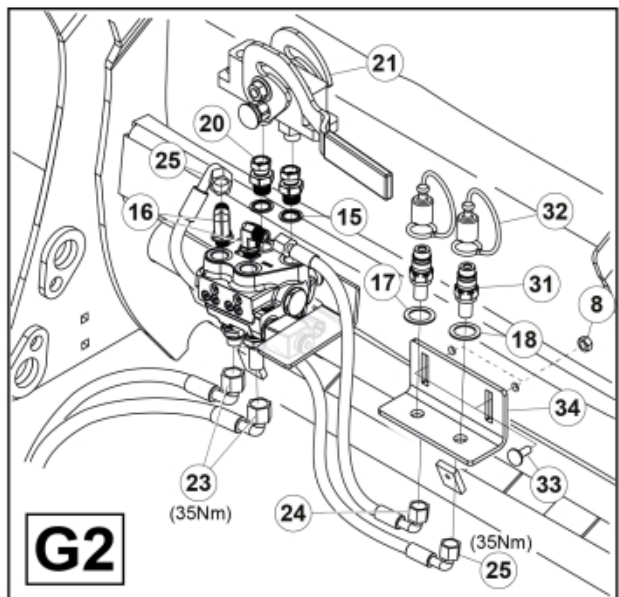

M 60020143-45-46-47-48-49-50-51-52-53-54-55\_2

ISO-A = F + G1  
 SelectoFix = F + G2  
 Dual SelectoFix = F + G3

M 60020143-45-46-47-48-49-50-51-52-53-54-55\_3

**Part assemblies** 3rd+4th service, Dual SelectoFix

PartNo	Pos	Qty	Name	Specifications
60020152		1	3rd+4th service, Dual SelectoFix	
4501092	1	1	Block cpl	3rd service, Replaces 4500105, 01/03/2019 00:00:00
5004919	2	4	Screw	MC6S M8x16
60032284	3	1	Hose guide	Replaces 60015059
5050608	4	2	Screw	MC6S M10x20 Loc
5011553	5	2	Nut	M6M M8 Loc-king
60032063	6	1	Cable	4th service. (replaces 60015907)
5006002	7	4	Screw	MVBF 10x30
5011554	8	5	Nut	Loc-King M10
60014337	9	1	Screw	M10x70 MVBF
60014154	10	1	Bracket	
60019369	11	1	Hose cover	
4501105	12	1	Block cpl	4th service, Replaces 60011052, 01/03/2019 00:00:00
1120011	13	1	Adaptor	R1/2"-R3/8"
1120158	14	1	Adaptor	R 1/2" - R 3/8"
5013853	15	6	Dowty washer	Tredo 1/2", Part is included in kit 60007907 Hose cpl., 9032177 Hose cpl.
60014257	16	1	Adaptor	90°
60011053	20	2	Adaptor	G1/2" - G3/8"
10550369	21	2	Selecto Fix, Lower part	
60014413	23	2	Hose	3/8" L=1540 1/2GRLMA - 3/8G90LMA
60021571	24	1	Hose	3/8" L=315 3/8GRLMA - 3/8G90LMC
60021569	25	1	Hose	3/8" L=425 3/8G90LM - 1/2GBanjo
60013896	26	1	Bracket	
60021160	27	1	Bracket	
5004061	29	2	Screw	MC6S M8x20
1120241	30	1	Hollow screw	