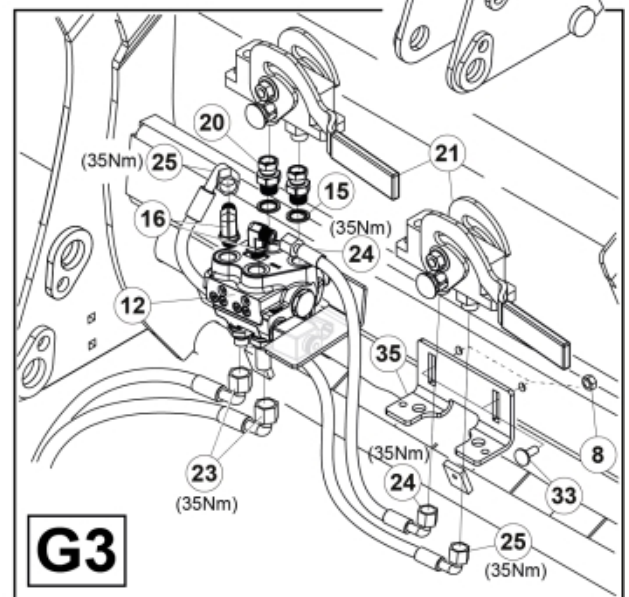

M 60020143-45-46-47-48-49-50-51-52-53-54-55\_2

ISO-A = F + G1  
 SelectoFix = F + G2  
 Dual SelectoFix = F + G3

M 60020143-45-46-47-48-49-50-51-52-53-54-55\_3

**Part assemblies** 3rd+4th service, Dual SelectoFix

PartNo	Pos	Qty	Name	Specifications
60020152		1	3rd+4th service, Dual SelectoFix	
4501092	1	1	Block cpl	3rd service, Replaces 4500105, 01/03/2019 00:00:00
5004919	2	4	Screw	MC6S M8x16
60032284	3	1	Hose guide	Replaces 60015059
5050608	4	2	Screw	MC6S M10x20 Loc
5011553	5	2	Nut	M6M M8 Loc-king
60032063	6	1	Cable	4th service. (replaces 60015907)
5006002	7	4	Screw	MVBF 10x30
5011554	8	5	Nut	Loc-King M10
60014337	9	1	Screw	M10x70 MVBF
60014154	10	1	Bracket	
60019369	11	1	Hose cover	
4501105	12	1	Block cpl	4th service, Replaces 60011052, 01/03/2019 00:00:00
1120011	13	1	Adaptor	R1/2"-R3/8"
1120158	14	1	Adaptor	R 1/2" - R 3/8"
5013853	15	6	Dowty washer	Tredo 1/2", Part is included in kit 60007907 Hose cpl., 9032177 Hose cpl.
60014257	16	1	Adaptor	90°
60011053	20	2	Adaptor	G1/2" - G3/8"
10550369	21	2	Selecto Fix, Lower part	
60014413	23	2	Hose	3/8" L=1540 1/2GRLMA - 3/8G90LMA
60021571	24	1	Hose	3/8" L=315 3/8GRLMA - 3/8G90LMC
60021569	25	1	Hose	3/8" L=425 3/8G90LM - 1/2GBanjo
60013896	26	1	Bracket	
60021160	27	1	Bracket	
5004061	29	2	Screw	MC6S M8x20
1120241	30	1	Hollow screw	