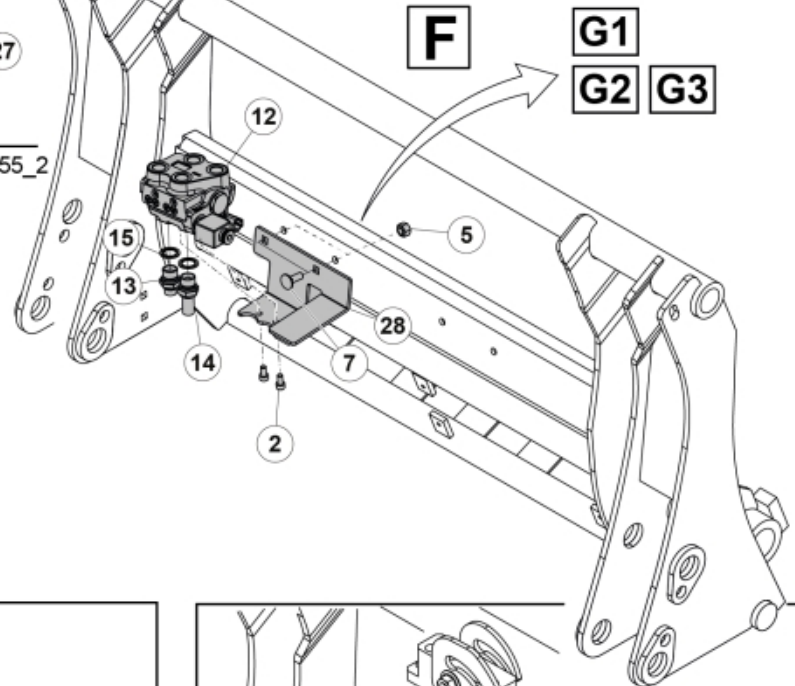

M 60020143-45-46-47-48-49-50-51-52-53-54-55\_2

ISO-A = F + G1  
 SelectoFix = F + G2  
 Dual SelectoFix = F + G3

M 60020143-45-46-47-48-49-50-51-52-53-54-55\_3

**Part assemblies** 3rd+4th service, Dual SelectoFix

PartNo	Pos	Qty	Name	Specifications
60020152		1	3rd+4th service, Dual SelectoFix	
4501092	1	1	Block cpl	3rd service, Replaces 4500105, 01/03/2019 00:00:00
5004919	2	4	Screw	MC6S M8x16
60032284	3	1	Hose guide	Replaces 60015059
5050608	4	2	Screw	MC6S M10x20 Loc
5011553	5	2	Nut	M6M M8 Loc-king
60032063	6	1	Cable	4th service. (replaces 60015907)
5006002	7	4	Screw	MVBF 10x30
5011554	8	5	Nut	Loc-King M10
60014337	9	1	Screw	M10x70 MVBF
60014154	10	1	Bracket	
60019369	11	1	Hose cover	
4501105	12	1	Block cpl	4th service, Replaces 60011052, 01/03/2019 00:00:00
1120011	13	1	Adaptor	R1/2"-R3/8"
1120158	14	1	Adaptor	R 1/2" - R 3/8"
5013853	15	6	Dowty washer	Tredo 1/2", Part is included in kit 60007907 Hose cpl., 9032177 Hose cpl.
60014257	16	1	Adaptor	90°
60011053	20	2	Adaptor	G1/2" - G3/8"
10550369	21	2	Selecto Fix, Lower part	
60014413	23	2	Hose	3/8" L=1540 1/2GRLMA - 3/8G90LMA
60021571	24	1	Hose	3/8" L=315 3/8GRLMA - 3/8G90LMC
60021569	25	1	Hose	3/8" L=425 3/8G90LM - 1/2GBanjo
60013896	26	1	Bracket	
60021160	27	1	Bracket	
5004061	29	2	Screw	MC6S M8x20
1120241	30	1	Hollow screw	