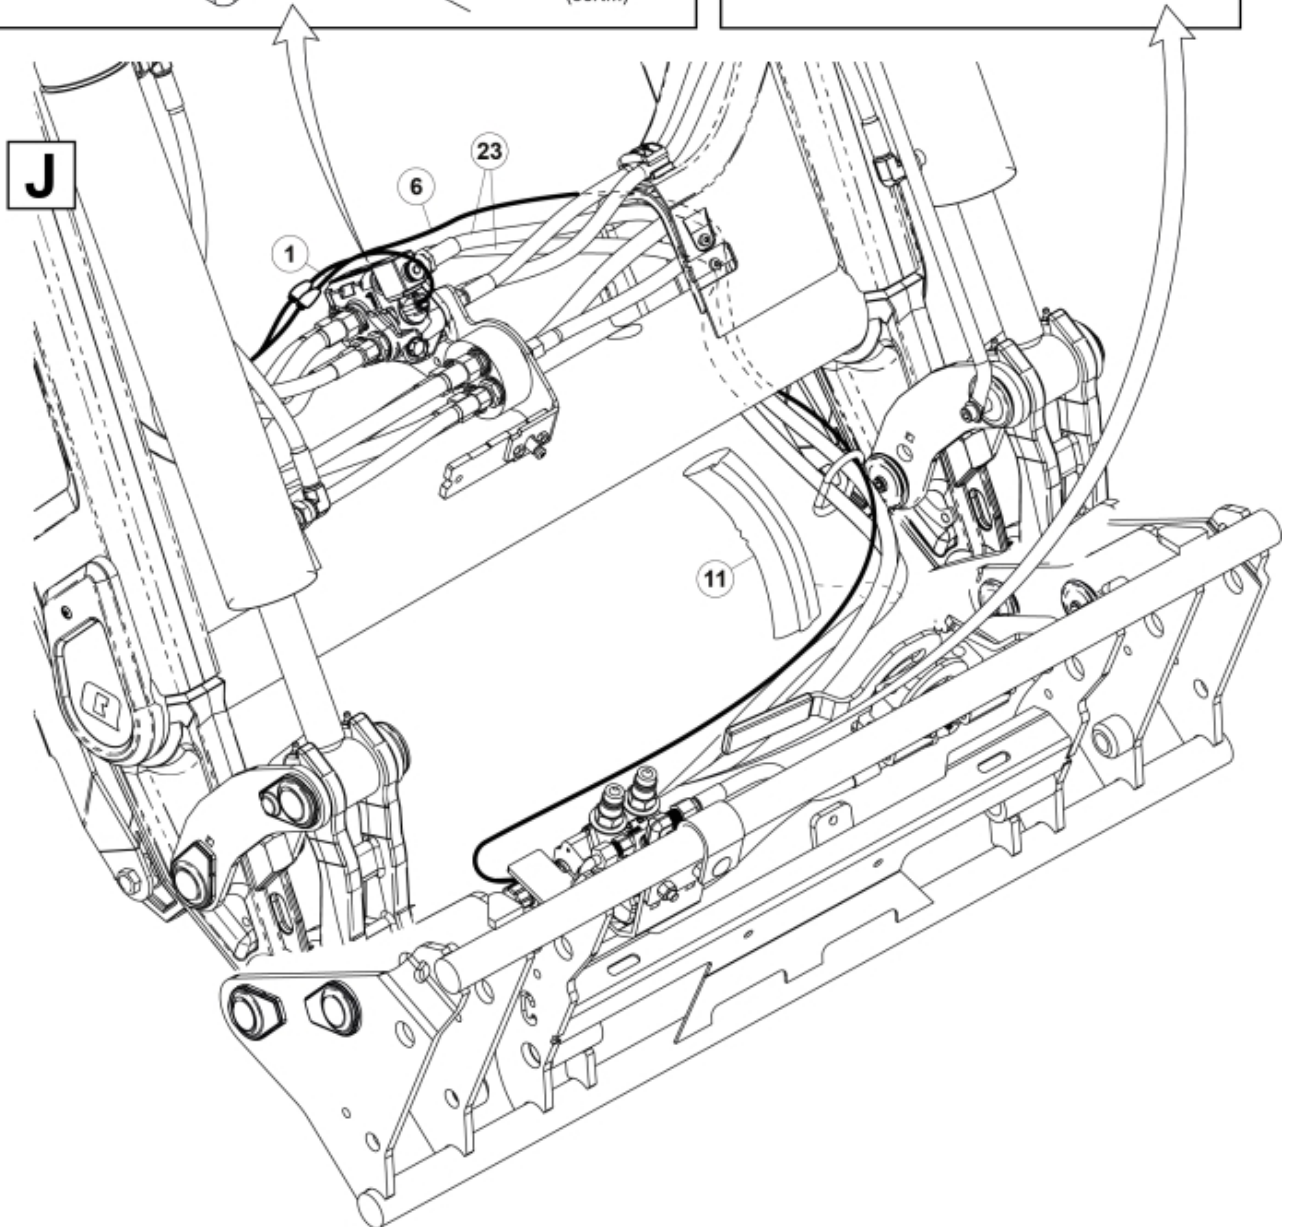

M 60020143-45-46-47-48-49-50-51-52-53-54-55\_2

ISO-A = F + G1  
 SelectoFix = F + G2  
 Dual SelectoFix = F + G3

M 60020143-45-46-47-48-49-50-51-52-53-54-55\_3

**Part assemblies** 3rd+4th service, Dual SelectoFix

PartNo	Pos	Qty	Name	Specifications
60020152		1	3rd+4th service, Dual SelectoFix	
4501092	1	1	Block cpl	3rd service, Replaces 4500105, 01/03/2019 00:00:00
5004919	2	4	Screw	MC6S M8x16
60032284	3	1	Hose guide	Replaces 60015059
5050608	4	2	Screw	MC6S M10x20 Loc
5011553	5	2	Nut	M6M M8 Loc-king
60032063	6	1	Cable	4th service. (replaces 60015907)
5006002	7	4	Screw	MVBF 10x30
5011554	8	5	Nut	Loc-King M10
60014337	9	1	Screw	M10x70 MVBF
60014154	10	1	Bracket	
60019369	11	1	Hose cover	
4501105	12	1	Block cpl	4th service, Replaces 60011052, 01/03/2019 00:00:00
1120011	13	1	Adaptor	R1/2"-R3/8"
1120158	14	1	Adaptor	R 1/2" - R 3/8"
5013853	15	6	Dowty washer	Tredo 1/2", Part is included in kit 60007907 Hose cpl., 9032177 Hose cpl.
60014257	16	1	Adaptor	90°
60011053	20	2	Adaptor	G1/2" - G3/8"
10550369	21	2	Selecto Fix, Lower part	
60014413	23	2	Hose	3/8" L=1540 1/2GRLMA - 3/8G90LMA
60021571	24	1	Hose	3/8" L=315 3/8GRLMA - 3/8G90LMC
60021569	25	1	Hose	3/8" L=425 3/8G90LM - 1/2GBanjo
60013896	26	1	Bracket	
60021160	27	1	Bracket	
5004061	29	2	Screw	MC6S M8x20
1120241	30	1	Hollow screw	