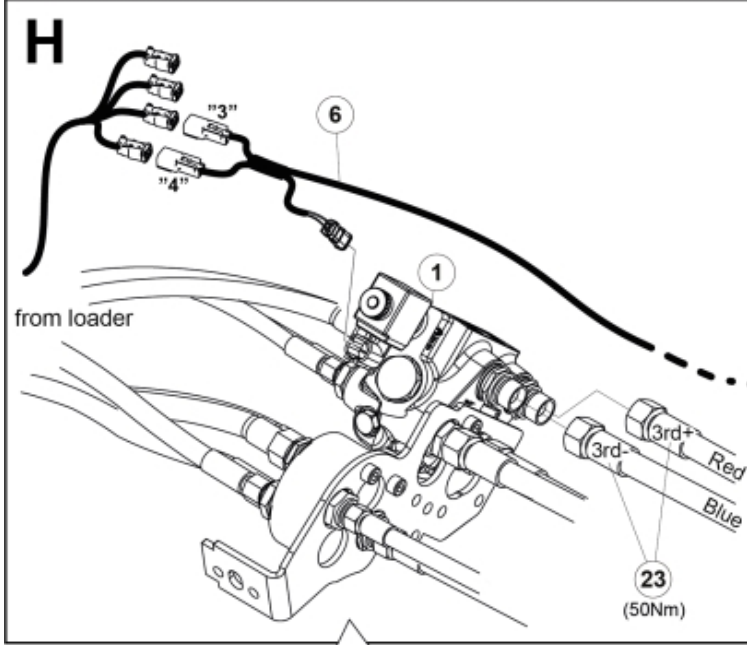

M 60020143-45-46-47-48-49-50-51-52-53-54-55\_2

ISO-A = F + G1  
 SelectoFix = F + G2  
 Dual SelectoFix = F + G3

M 60020143-45-46-47-48-49-50-51-52-53-54-55\_3

**Part assemblies** 3rd+4th service, Dual SelectoFix

PartNo	Pos	Qty	Name	Specifications
60020152		1	3rd+4th service, Dual SelectoFix	
4501092	1	1	Block cpl	3rd service, Replaces 4500105, 01/03/2019 00:00:00
5004919	2	4	Screw	MC6S M8x16
60032284	3	1	Hose guide	Replaces 60015059
5050608	4	2	Screw	MC6S M10x20 Loc
5011553	5	2	Nut	M6M M8 Loc-king
60032063	6	1	Cable	4th service. (replaces 60015907)
5006002	7	4	Screw	MVBF 10x30
5011554	8	5	Nut	Loc-King M10
60014337	9	1	Screw	M10x70 MVBF
60014154	10	1	Bracket	
60019369	11	1	Hose cover	
4501105	12	1	Block cpl	4th service, Replaces 60011052, 01/03/2019 00:00:00
1120011	13	1	Adaptor	R1/2"-R3/8"
1120158	14	1	Adaptor	R 1/2" - R 3/8"
5013853	15	6	Dowty washer	Tredo 1/2", Part is included in kit 60007907 Hose cpl., 9032177 Hose cpl.
60014257	16	1	Adaptor	90°
60011053	20	2	Adaptor	G1/2" - G3/8"
10550369	21	2	Selecto Fix, Lower part	
60014413	23	2	Hose	3/8" L=1540 1/2GRLMA - 3/8G90LMA
60021571	24	1	Hose	3/8" L=315 3/8GRLMA - 3/8G90LMC
60021569	25	1	Hose	3/8" L=425 3/8G90LM - 1/2GBanjo
60013896	26	1	Bracket	
60021160	27	1	Bracket	
5004061	29	2	Screw	MC6S M8x20
1120241	30	1	Hollow screw	