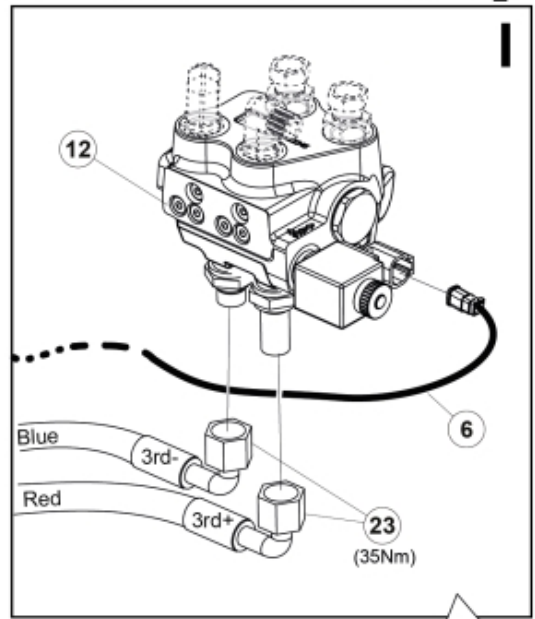

M 60020143-45-46-47-48-49-50-51-52-53-54-55\_2

ISO-A = F + G1  
 SelectoFix = F + G2  
 Dual SelectoFix = F + G3

M 60020143-45-46-47-48-49-50-51-52-53-54-55\_3

**Part assemblies** 3rd+4th service, Dual SelectoFix

PartNo	Pos	Qty	Name	Specifications
60020152		1	3rd+4th service, Dual SelectoFix	
4501092	1	1	Block cpl	3rd service, Replaces 4500105, 01/03/2019 00:00:00
5004919	2	4	Screw	MC6S M8x16
60032284	3	1	Hose guide	Replaces 60015059
5050608	4	2	Screw	MC6S M10x20 Loc
5011553	5	2	Nut	M6M M8 Loc-king
60032063	6	1	Cable	4th service. (replaces 60015907)
5006002	7	4	Screw	MVBF 10x30
5011554	8	5	Nut	Loc-King M10
60014337	9	1	Screw	M10x70 MVBF
60014154	10	1	Bracket	
60019369	11	1	Hose cover	
4501105	12	1	Block cpl	4th service, Replaces 60011052, 01/03/2019 00:00:00
1120011	13	1	Adaptor	R1/2"-R3/8"
1120158	14	1	Adaptor	R 1/2" - R 3/8"
5013853	15	6	Dowty washer	Tredo 1/2", Part is included in kit 60007907 Hose cpl., 9032177 Hose cpl.
60014257	16	1	Adaptor	90°
60011053	20	2	Adaptor	G1/2" - G3/8"
10550369	21	2	Selecto Fix, Lower part	
60014413	23	2	Hose	3/8" L=1540 1/2GRLMA - 3/8G90LMA
60021571	24	1	Hose	3/8" L=315 3/8GRLMA - 3/8G90LMC
60021569	25	1	Hose	3/8" L=425 3/8G90LM - 1/2GBanjo
60013896	26	1	Bracket	
60021160	27	1	Bracket	
5004061	29	2	Screw	MC6S M8x20
1120241	30	1	Hollow screw	