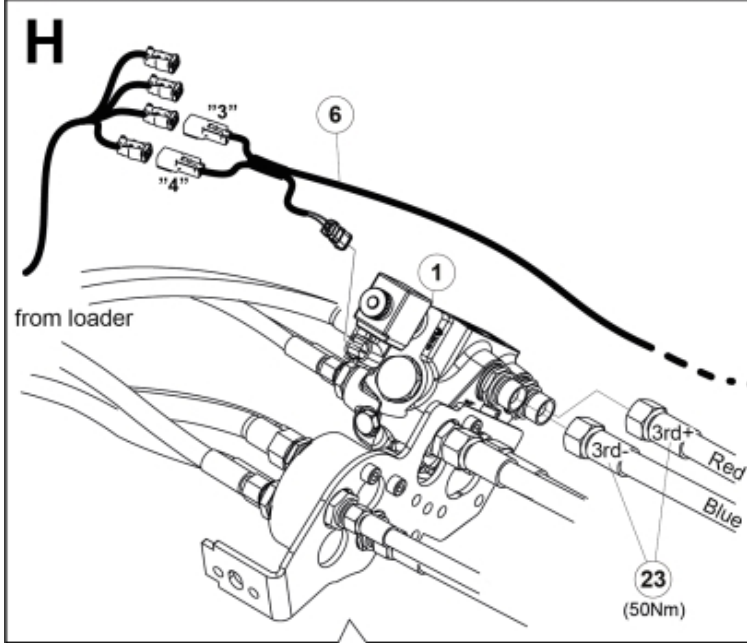

M 60020143-45-46-47-48-49-50-51-52-53-54-55_2

ISO-A = F + G1
 SelectoFix = F + G2
 Dual SelectoFix = F + G3

M 60020143-45-46-47-48-49-50-51-52-53-54-55_3

Part assemblies 3rd+4th service, Dual SelectoFix BigBM

PartNo	Pos	Qty	Name	Specifications
60020153		1	3rd+4th service, Dual SelectoFix BigBM	
4501092	1	1	Block cpl	3rd service, Replaces 4500105, 01/03/2019 00:00:00
5004919	2	4	Screw	MC6S M8x16
60032284	3	1	Hose guide	Replaces 60015059
5050608	4	2	Screw	MC6S M10x20 Loc
60032063	6	1	Cable	4th service. (replaces 60015907)
5006002	7	2	Screw	MVBF 10x30
5011554	8	4	Nut	Loc-King M10
60019369	11	1	Hose cover	
4501105	12	1	Block cpl	4th service, Replaces 60011052, 01/03/2019 00:00:00
1120011	13	1	Adaptor	R1/2"-R3/8"
1120158	14	1	Adaptor	R 1/2" - R 3/8"
5013853	15	4	Dowty washer	Tredo 1/2", Part is included in kit 60007907 Hose cpl., 9032177 Hose cpl.
60014257	16	2	Adaptor	90°
60011053	20	2	Adaptor	G1/2" - G3/8"
10550369	21	2	Selecto Fix, Lower part	
60014229	23	2	Hose	3/8" L=1275 1/2GRLMA - 3/8G90LMA
60014430	24	1	Hose	3/8" L=305 3/8GRLMA - 3/8G90LMA
60014428	25	1	Hose	3/8" L=560 3/8G90LMA - 3/8G90LMA
60013878	28	1	Bracket	
5006003	33	2	Screw	MVBF 10x40
5219188	35	1	Bracket	