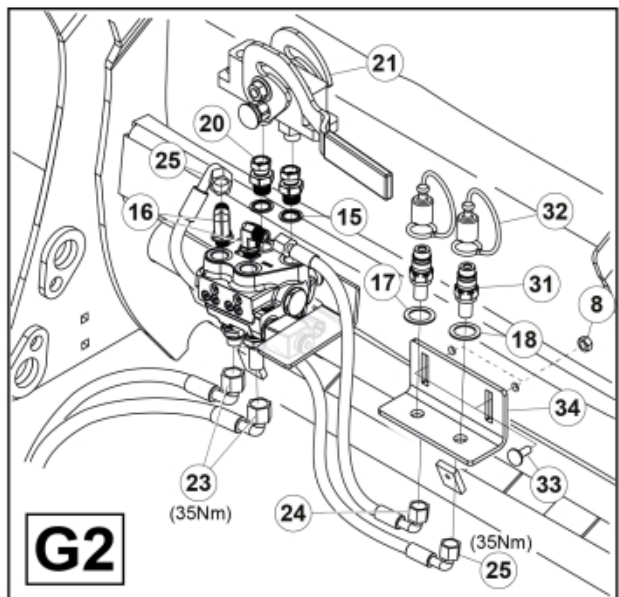

M 60020143-45-46-47-48-49-50-51-52-53-54-55_2

ISO-A = F + G1
 SelectoFix = F + G2
 Dual SelectoFix = F + G3

M 60020143-45-46-47-48-49-50-51-52-53-54-55_3

Part assemblies 3rd+4th service, Dual SelectoFix BigBM

PartNo	Pos	Qty	Name	Specifications
60020153		1	3rd+4th service, Dual SelectoFix BigBM	
4501092	1	1	Block cpl	3rd service, Replaces 4500105, 01/03/2019 00:00:00
5004919	2	4	Screw	MC6S M8x16
60032284	3	1	Hose guide	Replaces 60015059
5050608	4	2	Screw	MC6S M10x20 Loc
60032063	6	1	Cable	4th service. (replaces 60015907)
5006002	7	2	Screw	MVBF 10x30
5011554	8	4	Nut	Loc-King M10
60019369	11	1	Hose cover	
4501105	12	1	Block cpl	4th service, Replaces 60011052, 01/03/2019 00:00:00
1120011	13	1	Adaptor	R1/2"-R3/8"
1120158	14	1	Adaptor	R 1/2" - R 3/8"
5013853	15	4	Dowty washer	Tredo 1/2", Part is included in kit 60007907 Hose cpl., 9032177 Hose cpl.
60014257	16	2	Adaptor	90°
60011053	20	2	Adaptor	G1/2" - G3/8"
10550369	21	2	Selecto Fix, Lower part	
60014229	23	2	Hose	3/8" L=1275 1/2GRLMA - 3/8G90LMA
60014430	24	1	Hose	3/8" L=305 3/8GRLMA - 3/8G90LMA
60014428	25	1	Hose	3/8" L=560 3/8G90LMA - 3/8G90LMA
60013878	28	1	Bracket	
5006003	33	2	Screw	MVBF 10x40
5219188	35	1	Bracket	