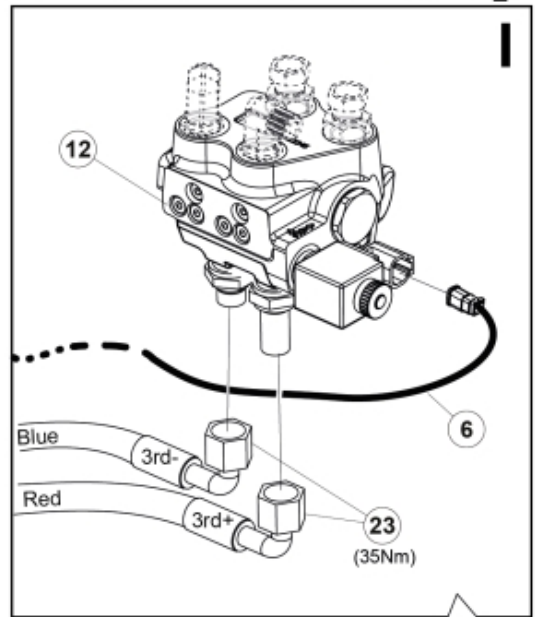

M 60020143-45-46-47-48-49-50-51-52-53-54-55_2

ISO-A = F + G1
 SelectoFix = F + G2
 Dual SelectoFix = F + G3

M 60020143-45-46-47-48-49-50-51-52-53-54-55_3

Part assemblies 3rd+4th service, Dual SelectoFix BigBM

PartNo	Pos	Qty	Name	Specifications
60020153		1	3rd+4th service, Dual SelectoFix BigBM	
4501092	1	1	Block cpl	3rd service, Replaces 4500105, 01/03/2019 00:00:00
5004919	2	4	Screw	MC6S M8x16
60032284	3	1	Hose guide	Replaces 60015059
5050608	4	2	Screw	MC6S M10x20 Loc
60032063	6	1	Cable	4th service. (replaces 60015907)
5006002	7	2	Screw	MVBF 10x30
5011554	8	4	Nut	Loc-King M10
60019369	11	1	Hose cover	
4501105	12	1	Block cpl	4th service, Replaces 60011052, 01/03/2019 00:00:00
1120011	13	1	Adaptor	R1/2"-R3/8"
1120158	14	1	Adaptor	R 1/2" - R 3/8"
5013853	15	4	Dowty washer	Tredo 1/2", Part is included in kit 60007907 Hose cpl., 9032177 Hose cpl.
60014257	16	2	Adaptor	90°
60011053	20	2	Adaptor	G1/2" - G3/8"
10550369	21	2	Selecto Fix, Lower part	
60014229	23	2	Hose	3/8" L=1275 1/2GRLMA - 3/8G90LMA
60014430	24	1	Hose	3/8" L=305 3/8GRLMA - 3/8G90LMA
60014428	25	1	Hose	3/8" L=560 3/8G90LMA - 3/8G90LMA
60013878	28	1	Bracket	
5006003	33	2	Screw	MVBF 10x40
5219188	35	1	Bracket	