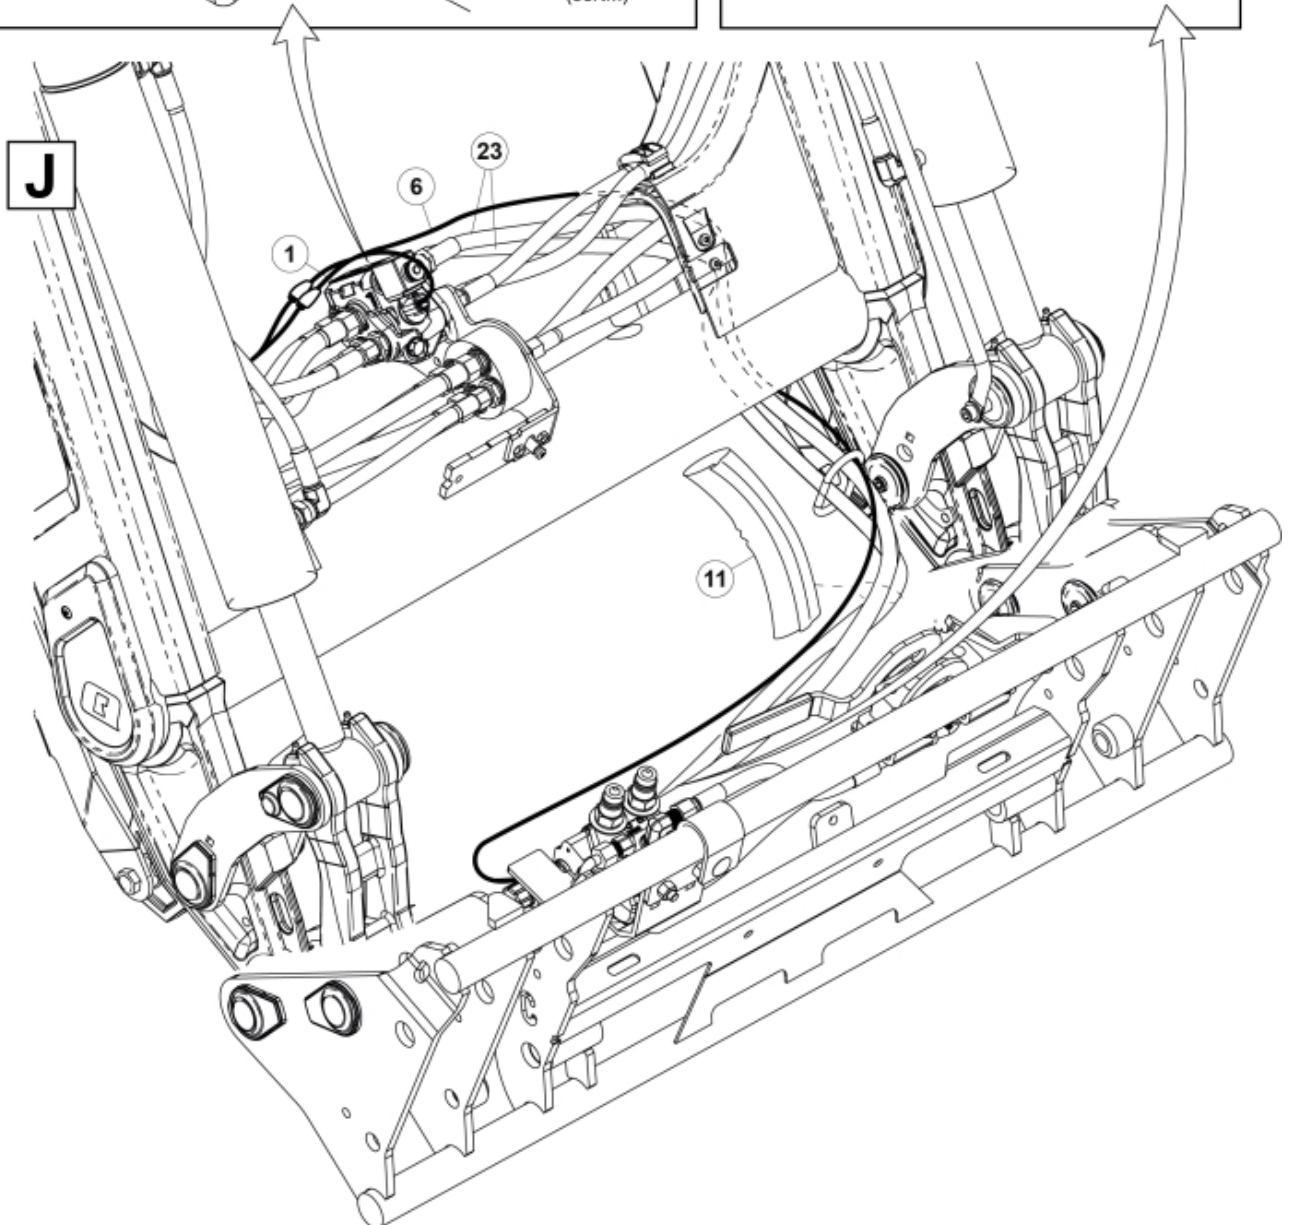

M 60020143-45-46-47-48-49-50-51-52-53-54-55_2

ISO-A = F + G1
 SelectoFix = F + G2
 Dual SelectoFix = F + G3

M 60020143-45-46-47-48-49-50-51-52-53-54-55_3

Part assemblies 3rd+4th service, Dual SelectoFix BigBM

PartNo	Pos	Qty	Name	Specifications
60020153		1	3rd+4th service, Dual SelectoFix BigBM	
4501092	1	1	Block cpl	3rd service, Replaces 4500105, 01/03/2019 00:00:00
5004919	2	4	Screw	MC6S M8x16
60032284	3	1	Hose guide	Replaces 60015059
5050608	4	2	Screw	MC6S M10x20 Loc
60032063	6	1	Cable	4th service. (replaces 60015907)
5006002	7	2	Screw	MVBF 10x30
5011554	8	4	Nut	Loc-King M10
60019369	11	1	Hose cover	
4501105	12	1	Block cpl	4th service, Replaces 60011052, 01/03/2019 00:00:00
1120011	13	1	Adaptor	R1/2"-R3/8"
1120158	14	1	Adaptor	R 1/2" - R 3/8"
5013853	15	4	Dowty washer	Tredo 1/2", Part is included in kit 60007907 Hose cpl., 9032177 Hose cpl.
60014257	16	2	Adaptor	90°
60011053	20	2	Adaptor	G1/2" - G3/8"
10550369	21	2	Selecto Fix, Lower part	
60014229	23	2	Hose	3/8" L=1275 1/2GRLMA - 3/8G90LMA
60014430	24	1	Hose	3/8" L=305 3/8GRLMA - 3/8G90LMA
60014428	25	1	Hose	3/8" L=560 3/8G90LMA - 3/8G90LMA
60013878	28	1	Bracket	
5006003	33	2	Screw	MVBF 10x40
5219188	35	1	Bracket	