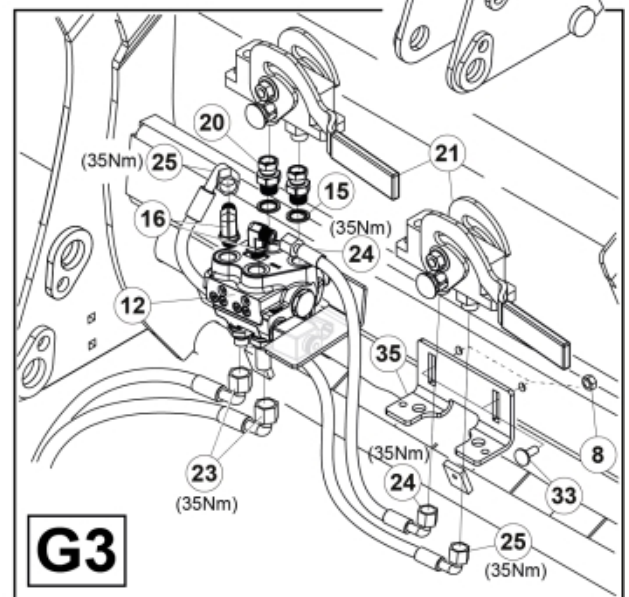

M 60020143-45-46-47-48-49-50-51-52-53-54-55_2

ISO-A = F + G1
 SelectoFix = F + G2
 Dual SelectoFix = F + G3

M 60020143-45-46-47-48-49-50-51-52-53-54-55_3

Part assemblies 3rd+4th service, Dual SelectoFix BigBM

PartNo	Pos	Qty	Name	Specifications
60020153		1	3rd+4th service, Dual SelectoFix BigBM	
4501092	1	1	Block cpl	3rd service, Replaces 4500105, 01/03/2019 00:00:00
5004919	2	4	Screw	MC6S M8x16
60032284	3	1	Hose guide	Replaces 60015059
5050608	4	2	Screw	MC6S M10x20 Loc
60032063	6	1	Cable	4th service. (replaces 60015907)
5006002	7	2	Screw	MVBF 10x30
5011554	8	4	Nut	Loc-King M10
60019369	11	1	Hose cover	
4501105	12	1	Block cpl	4th service, Replaces 60011052, 01/03/2019 00:00:00
1120011	13	1	Adaptor	R1/2"-R3/8"
1120158	14	1	Adaptor	R 1/2" - R 3/8"
5013853	15	4	Dowty washer	Tredo 1/2", Part is included in kit 60007907 Hose cpl., 9032177 Hose cpl.
60014257	16	2	Adaptor	90°
60011053	20	2	Adaptor	G1/2" - G3/8"
10550369	21	2	Selecto Fix, Lower part	
60014229	23	2	Hose	3/8" L=1275 1/2GRLMA - 3/8G90LMA
60014430	24	1	Hose	3/8" L=305 3/8GRLMA - 3/8G90LMA
60014428	25	1	Hose	3/8" L=560 3/8G90LMA - 3/8G90LMA
60013878	28	1	Bracket	
5006003	33	2	Screw	MVBF 10x40
5219188	35	1	Bracket	