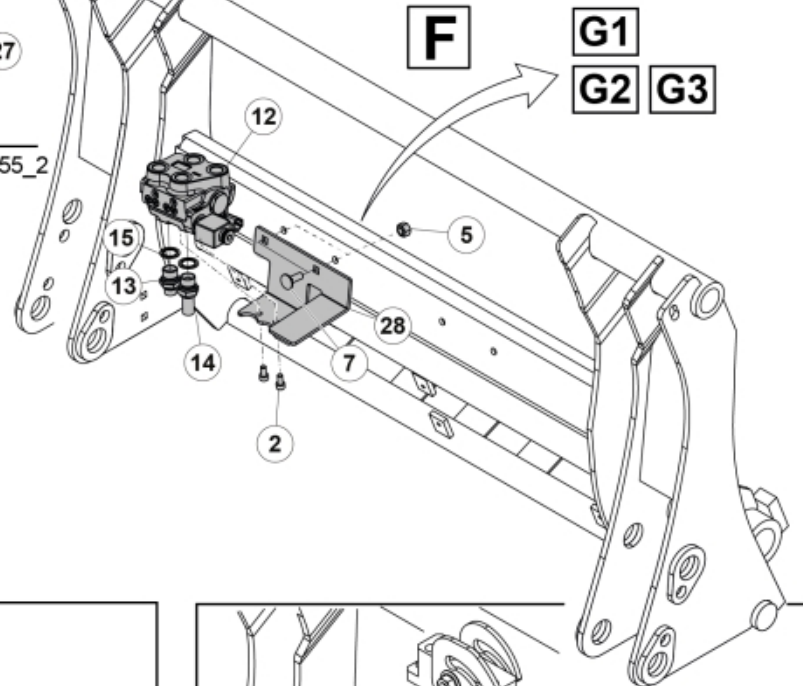

M 60020143-45-46-47-48-49-50-51-52-53-54-55_2

ISO-A = F + G1
 SelectoFix = F + G2
 Dual SelectoFix = F + G3

M 60020143-45-46-47-48-49-50-51-52-53-54-55_3

Part assemblies 3rd+4th service, Dual SelectoFix BigBM

PartNo	Pos	Qty	Name	Specifications
60020153		1	3rd+4th service, Dual SelectoFix BigBM	
4501092	1	1	Block cpl	3rd service, Replaces 4500105, 01/03/2019 00:00:00
5004919	2	4	Screw	MC6S M8x16
60032284	3	1	Hose guide	Replaces 60015059
5050608	4	2	Screw	MC6S M10x20 Loc
60032063	6	1	Cable	4th service. (replaces 60015907)
5006002	7	2	Screw	MVBF 10x30
5011554	8	4	Nut	Loc-King M10
60019369	11	1	Hose cover	
4501105	12	1	Block cpl	4th service, Replaces 60011052, 01/03/2019 00:00:00
1120011	13	1	Adaptor	R1/2"-R3/8"
1120158	14	1	Adaptor	R 1/2" - R 3/8"
5013853	15	4	Dowty washer	Tredo 1/2", Part is included in kit 60007907 Hose cpl., 9032177 Hose cpl.
60014257	16	2	Adaptor	90°
60011053	20	2	Adaptor	G1/2" - G3/8"
10550369	21	2	Selecto Fix, Lower part	
60014229	23	2	Hose	3/8" L=1275 1/2GRLMA - 3/8G90LMA
60014430	24	1	Hose	3/8" L=305 3/8GRLMA - 3/8G90LMA
60014428	25	1	Hose	3/8" L=560 3/8G90LMA - 3/8G90LMA
60013878	28	1	Bracket	
5006003	33	2	Screw	MVBF 10x40
5219188	35	1	Bracket	