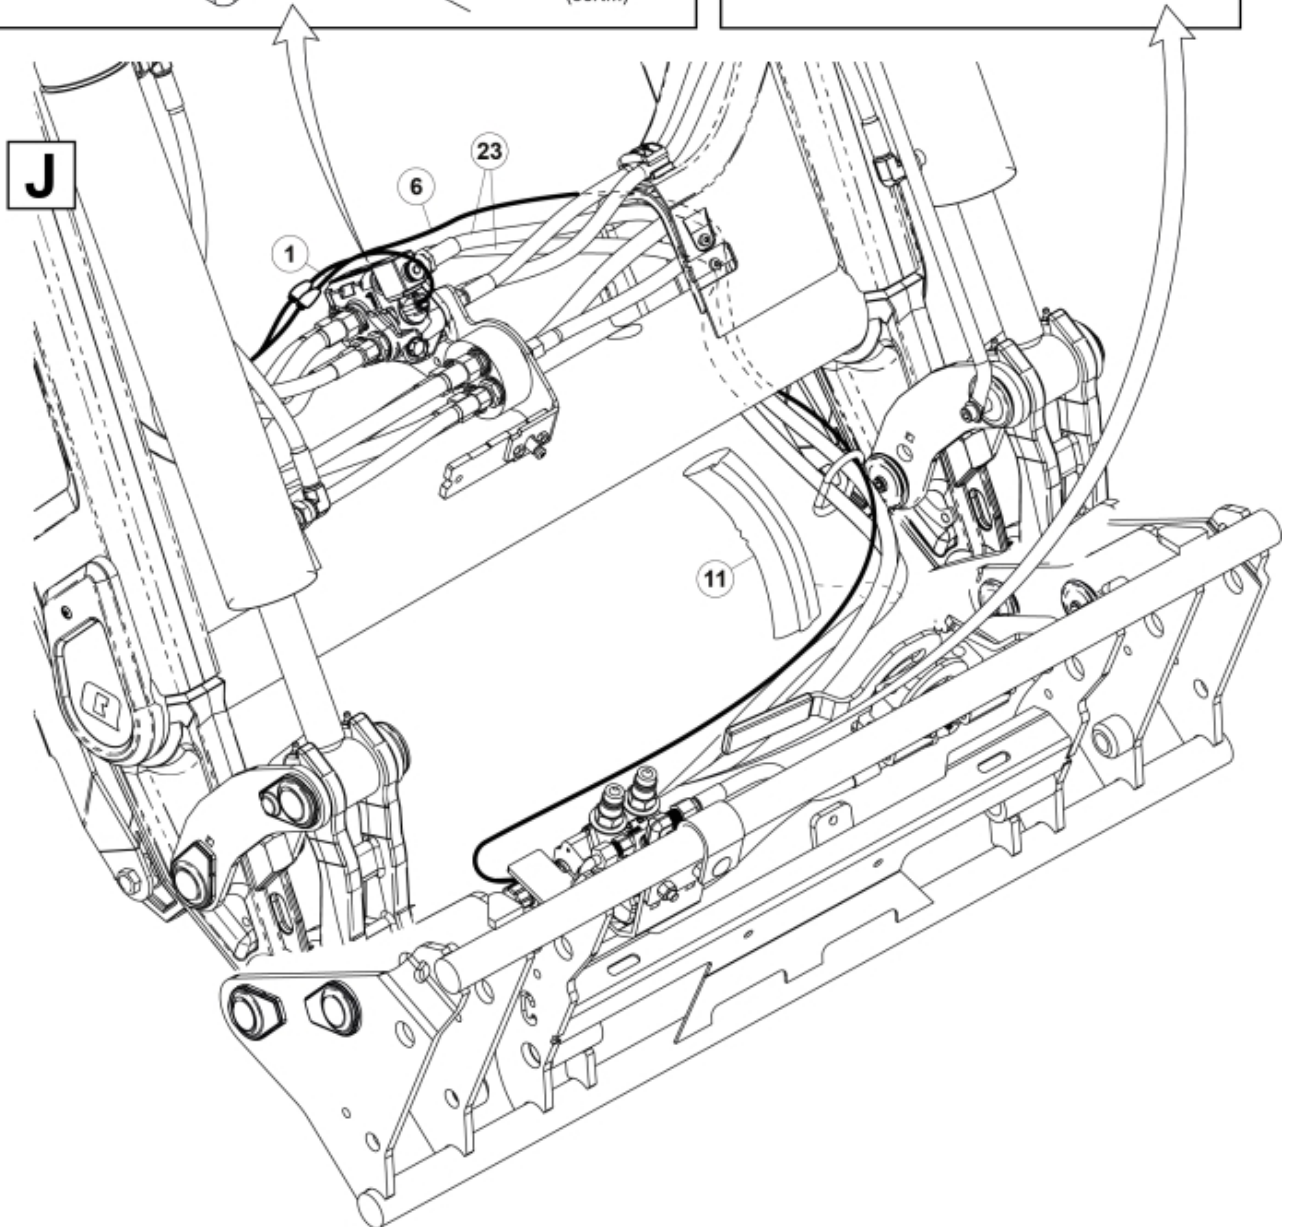

M 60020143-45-46-47-48-49-50-51-52-53-54-55_2

ISO-A = F + G1
 SelectoFix = F + G2
 Dual SelectoFix = F + G3

M 60020143-45-46-47-48-49-50-51-52-53-54-55_3

Description DL
Part assemblies 3rd+4th service, Dual SelectoFix BigBM

PartNo	Pos	Qty	Name	Specifications
60020154		1	3rd+4th service, Dual SelectoFix BigBM	
4501092	1	1	Block cpl	3rd service, Replaces 4500105, 01/03/2019 00:00:00
5004919	2	4	Screw	MC6S M8x16
60032284	3	1	Hose guide	Replaces 60015059
5050608	4	2	Screw	MC6S M10x20 Loc
60032063	6	1	Cable	4th service. (replaces 60015907)
5006002	7	2	Screw	MVBF 10x30
5011554	8	4	Nut	Loc-King M10
60019369	11	1	Hose cover	
4501105	12	1	Block cpl	4th service, Replaces 60011052, 01/03/2019 00:00:00
1120011	13	1	Adaptor	R1/2"-R3/8"
1120158	14	1	Adaptor	R 1/2" - R 3/8"
5013853	15	4	Dowty washer	Tredo 1/2", Part is included in kit 60007907 Hose cpl., 9032177 Hose cpl.
60014257	16	2	Adaptor	90°
60011053	20	2	Adaptor	G1/2" - G3/8"
10550369	21	2	Selecto Fix, Lower part	
60014273	23	2	Hose	3/8" L=1450 1/2GRLMA - 3/8 G90LMA
60014430	24	1	Hose	3/8" L=305 3/8GRLMA - 3/8G90LMA
60014428	25	1	Hose	3/8" L=560 3/8G90LMA - 3/8G90LMA
60013878	28	1	Bracket	
5006003	33	2	Screw	MVBF 10x40
5219188	35	1	Bracket	