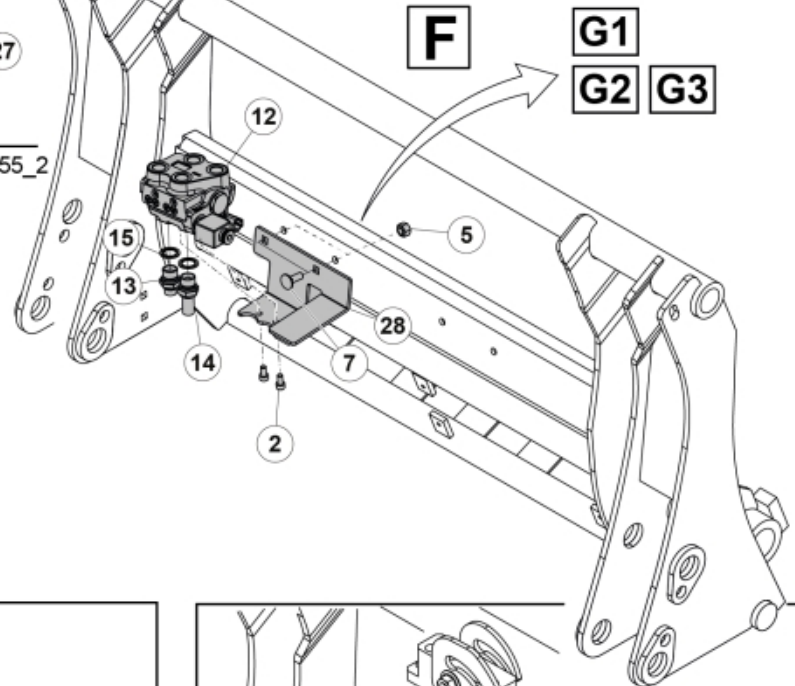

M 60020143-45-46-47-48-49-50-51-52-53-54-55_2

ISO-A = F + G1
 SelectoFix = F + G2
 Dual SelectoFix = F + G3

M 60020143-45-46-47-48-49-50-51-52-53-54-55_3

Description DL
Part assemblies 3rd+4th service, Dual SelectoFix BigBM

PartNo	Pos	Qty	Name	Specifications
60020154		1	3rd+4th service, Dual SelectoFix BigBM	
4501092	1	1	Block cpl	3rd service, Replaces 4500105, 01/03/2019 00:00:00
5004919	2	4	Screw	MC6S M8x16
60032284	3	1	Hose guide	Replaces 60015059
5050608	4	2	Screw	MC6S M10x20 Loc
60032063	6	1	Cable	4th service. (replaces 60015907)
5006002	7	2	Screw	MVBF 10x30
5011554	8	4	Nut	Loc-King M10
60019369	11	1	Hose cover	
4501105	12	1	Block cpl	4th service, Replaces 60011052, 01/03/2019 00:00:00
1120011	13	1	Adaptor	R1/2"-R3/8"
1120158	14	1	Adaptor	R 1/2" - R 3/8"
5013853	15	4	Dowty washer	Tredo 1/2", Part is included in kit 60007907 Hose cpl., 9032177 Hose cpl.
60014257	16	2	Adaptor	90°
60011053	20	2	Adaptor	G1/2" - G3/8"
10550369	21	2	Selecto Fix, Lower part	
60014273	23	2	Hose	3/8" L=1450 1/2GRLMA - 3/8 G90LMA
60014430	24	1	Hose	3/8" L=305 3/8GRLMA - 3/8G90LMA
60014428	25	1	Hose	3/8" L=560 3/8G90LMA - 3/8G90LMA
60013878	28	1	Bracket	
5006003	33	2	Screw	MVBF 10x40
5219188	35	1	Bracket	