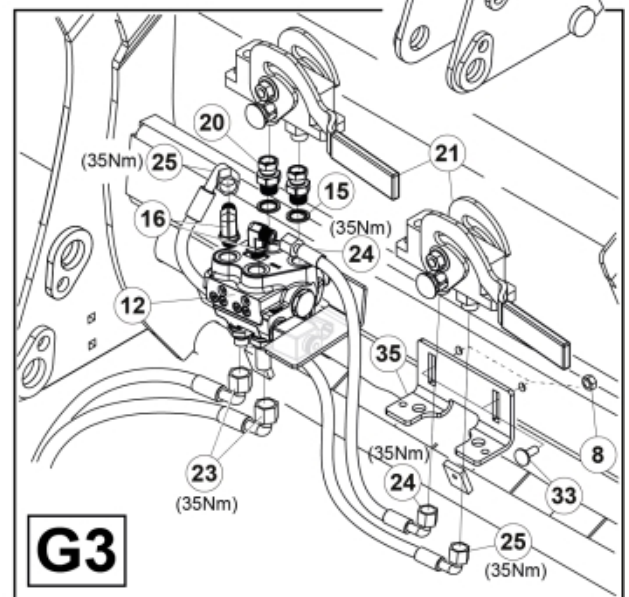

M 60020143-45-46-47-48-49-50-51-52-53-54-55_2

ISO-A = F + G1
 SelectoFix = F + G2
 Dual SelectoFix = F + G3

M 60020143-45-46-47-48-49-50-51-52-53-54-55_3

Description DL
Part assemblies 3rd+4th service, Dual SelectoFix BigBM

PartNo	Pos	Qty	Name	Specifications
60020154		1	3rd+4th service, Dual SelectoFix BigBM	
4501092	1	1	Block cpl	3rd service, Replaces 4500105, 01/03/2019 00:00:00
5004919	2	4	Screw	MC6S M8x16
60032284	3	1	Hose guide	Replaces 60015059
5050608	4	2	Screw	MC6S M10x20 Loc
60032063	6	1	Cable	4th service. (replaces 60015907)
5006002	7	2	Screw	MVBF 10x30
5011554	8	4	Nut	Loc-King M10
60019369	11	1	Hose cover	
4501105	12	1	Block cpl	4th service, Replaces 60011052, 01/03/2019 00:00:00
1120011	13	1	Adaptor	R1/2"-R3/8"
1120158	14	1	Adaptor	R 1/2" - R 3/8"
5013853	15	4	Dowty washer	Tredo 1/2", Part is included in kit 60007907 Hose cpl., 9032177 Hose cpl.
60014257	16	2	Adaptor	90°
60011053	20	2	Adaptor	G1/2" - G3/8"
10550369	21	2	Selecto Fix, Lower part	
60014273	23	2	Hose	3/8" L=1450 1/2GRLMA - 3/8 G90LMA
60014430	24	1	Hose	3/8" L=305 3/8GRLMA - 3/8G90LMA
60014428	25	1	Hose	3/8" L=560 3/8G90LMA - 3/8G90LMA
60013878	28	1	Bracket	
5006003	33	2	Screw	MVBF 10x40
5219188	35	1	Bracket	