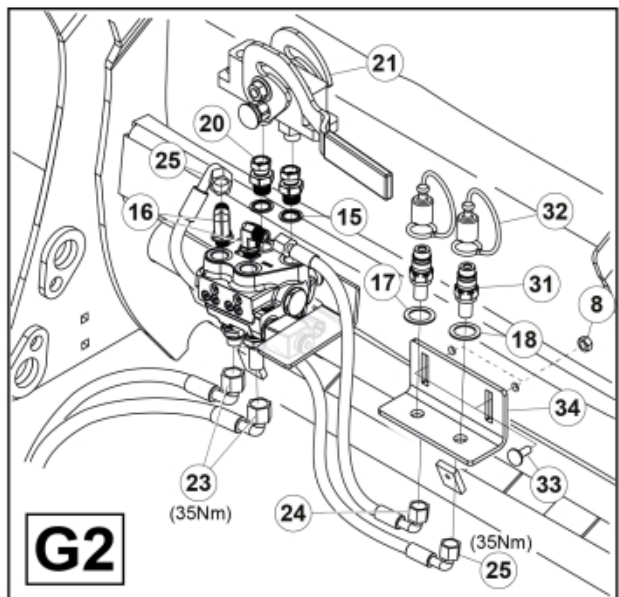

M 60020143-45-46-47-48-49-50-51-52-53-54-55_2

ISO-A = F + G1
 SelectoFix = F + G2
 Dual SelectoFix = F + G3

M 60020143-45-46-47-48-49-50-51-52-53-54-55_3

Description DL
Part assemblies 3rd+4th service, Dual SelectoFix BigBM

PartNo	Pos	Qty	Name	Specifications
60020154		1	3rd+4th service, Dual SelectoFix BigBM	
4501092	1	1	Block cpl	3rd service, Replaces 4500105, 01/03/2019 00:00:00
5004919	2	4	Screw	MC6S M8x16
60032284	3	1	Hose guide	Replaces 60015059
5050608	4	2	Screw	MC6S M10x20 Loc
60032063	6	1	Cable	4th service. (replaces 60015907)
5006002	7	2	Screw	MVBF 10x30
5011554	8	4	Nut	Loc-King M10
60019369	11	1	Hose cover	
4501105	12	1	Block cpl	4th service, Replaces 60011052, 01/03/2019 00:00:00
1120011	13	1	Adaptor	R1/2"-R3/8"
1120158	14	1	Adaptor	R 1/2" - R 3/8"
5013853	15	4	Dowty washer	Tredo 1/2", Part is included in kit 60007907 Hose cpl., 9032177 Hose cpl.
60014257	16	2	Adaptor	90°
60011053	20	2	Adaptor	G1/2" - G3/8"
10550369	21	2	Selecto Fix, Lower part	
60014273	23	2	Hose	3/8" L=1450 1/2GRLMA - 3/8 G90LMA
60014430	24	1	Hose	3/8" L=305 3/8GRLMA - 3/8G90LMA
60014428	25	1	Hose	3/8" L=560 3/8G90LMA - 3/8G90LMA
60013878	28	1	Bracket	
5006003	33	2	Screw	MVBF 10x40
5219188	35	1	Bracket	