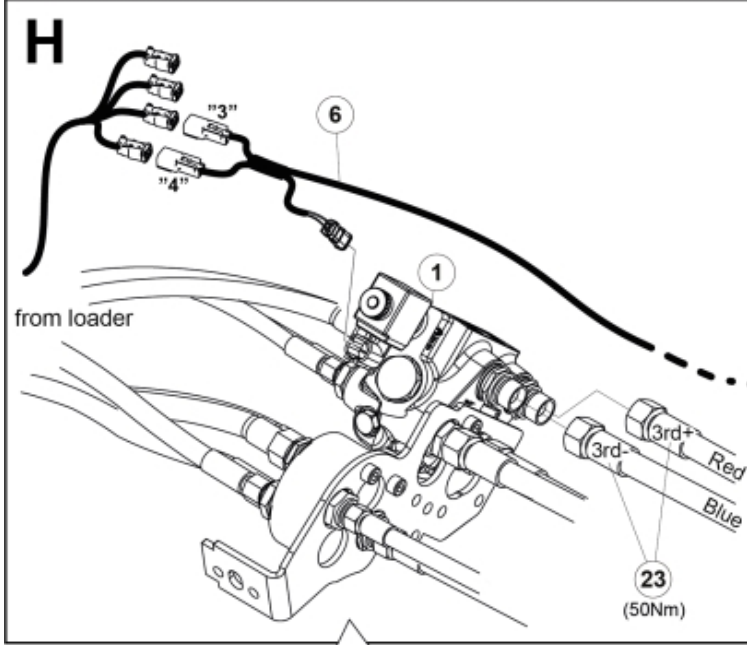

M 60020143-45-46-47-48-49-50-51-52-53-54-55_2

ISO-A = F + G1
 SelectoFix = F + G2
 Dual SelectoFix = F + G3

M 60020143-45-46-47-48-49-50-51-52-53-54-55_3

Description DL
Part assemblies 3rd+4th service, Dual SelectoFix BigBM

PartNo	Pos	Qty	Name	Specifications
60020154		1	3rd+4th service, Dual SelectoFix BigBM	
4501092	1	1	Block cpl	3rd service, Replaces 4500105, 01/03/2019 00:00:00
5004919	2	4	Screw	MC6S M8x16
60032284	3	1	Hose guide	Replaces 60015059
5050608	4	2	Screw	MC6S M10x20 Loc
60032063	6	1	Cable	4th service. (replaces 60015907)
5006002	7	2	Screw	MVBF 10x30
5011554	8	4	Nut	Loc-King M10
60019369	11	1	Hose cover	
4501105	12	1	Block cpl	4th service, Replaces 60011052, 01/03/2019 00:00:00
1120011	13	1	Adaptor	R1/2"-R3/8"
1120158	14	1	Adaptor	R 1/2" - R 3/8"
5013853	15	4	Dowty washer	Tredo 1/2", Part is included in kit 60007907 Hose cpl., 9032177 Hose cpl.
60014257	16	2	Adaptor	90°
60011053	20	2	Adaptor	G1/2" - G3/8"
10550369	21	2	Selecto Fix, Lower part	
60014273	23	2	Hose	3/8" L=1450 1/2GRLMA - 3/8 G90LMA
60014430	24	1	Hose	3/8" L=305 3/8GRLMA - 3/8G90LMA
60014428	25	1	Hose	3/8" L=560 3/8G90LMA - 3/8G90LMA
60013878	28	1	Bracket	
5006003	33	2	Screw	MVBF 10x40
5219188	35	1	Bracket	