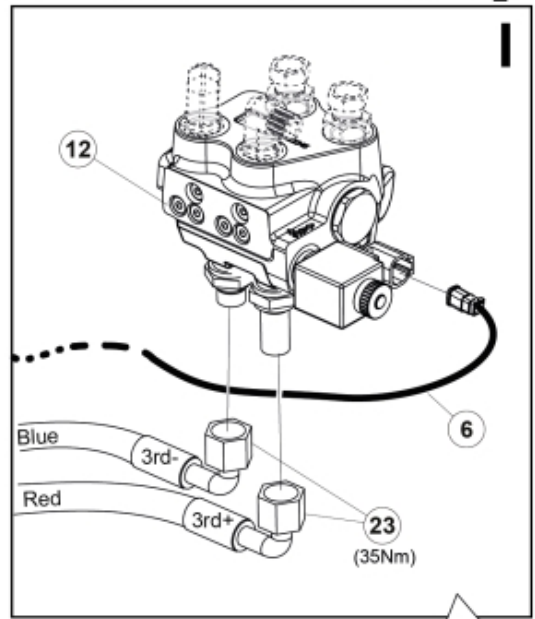

M 60020143-45-46-47-48-49-50-51-52-53-54-55_2

ISO-A = F + G1
 SelectoFix = F + G2
 Dual SelectoFix = F + G3

M 60020143-45-46-47-48-49-50-51-52-53-54-55_3

Description DL
Part assemblies 3rd+4th service, Dual SelectoFix BigBM

PartNo	Pos	Qty	Name	Specifications
60020154		1	3rd+4th service, Dual SelectoFix BigBM	
4501092	1	1	Block cpl	3rd service, Replaces 4500105, 01/03/2019 00:00:00
5004919	2	4	Screw	MC6S M8x16
60032284	3	1	Hose guide	Replaces 60015059
5050608	4	2	Screw	MC6S M10x20 Loc
60032063	6	1	Cable	4th service. (replaces 60015907)
5006002	7	2	Screw	MVBF 10x30
5011554	8	4	Nut	Loc-King M10
60019369	11	1	Hose cover	
4501105	12	1	Block cpl	4th service, Replaces 60011052, 01/03/2019 00:00:00
1120011	13	1	Adaptor	R1/2"-R3/8"
1120158	14	1	Adaptor	R 1/2" - R 3/8"
5013853	15	4	Dowty washer	Tredo 1/2", Part is included in kit 60007907 Hose cpl., 9032177 Hose cpl.
60014257	16	2	Adaptor	90°
60011053	20	2	Adaptor	G1/2" - G3/8"
10550369	21	2	Selecto Fix, Lower part	
60014273	23	2	Hose	3/8" L=1450 1/2GRLMA - 3/8 G90LMA
60014430	24	1	Hose	3/8" L=305 3/8GRLMA - 3/8G90LMA
60014428	25	1	Hose	3/8" L=560 3/8G90LMA - 3/8G90LMA
60013878	28	1	Bracket	
5006003	33	2	Screw	MVBF 10x40
5219188	35	1	Bracket	