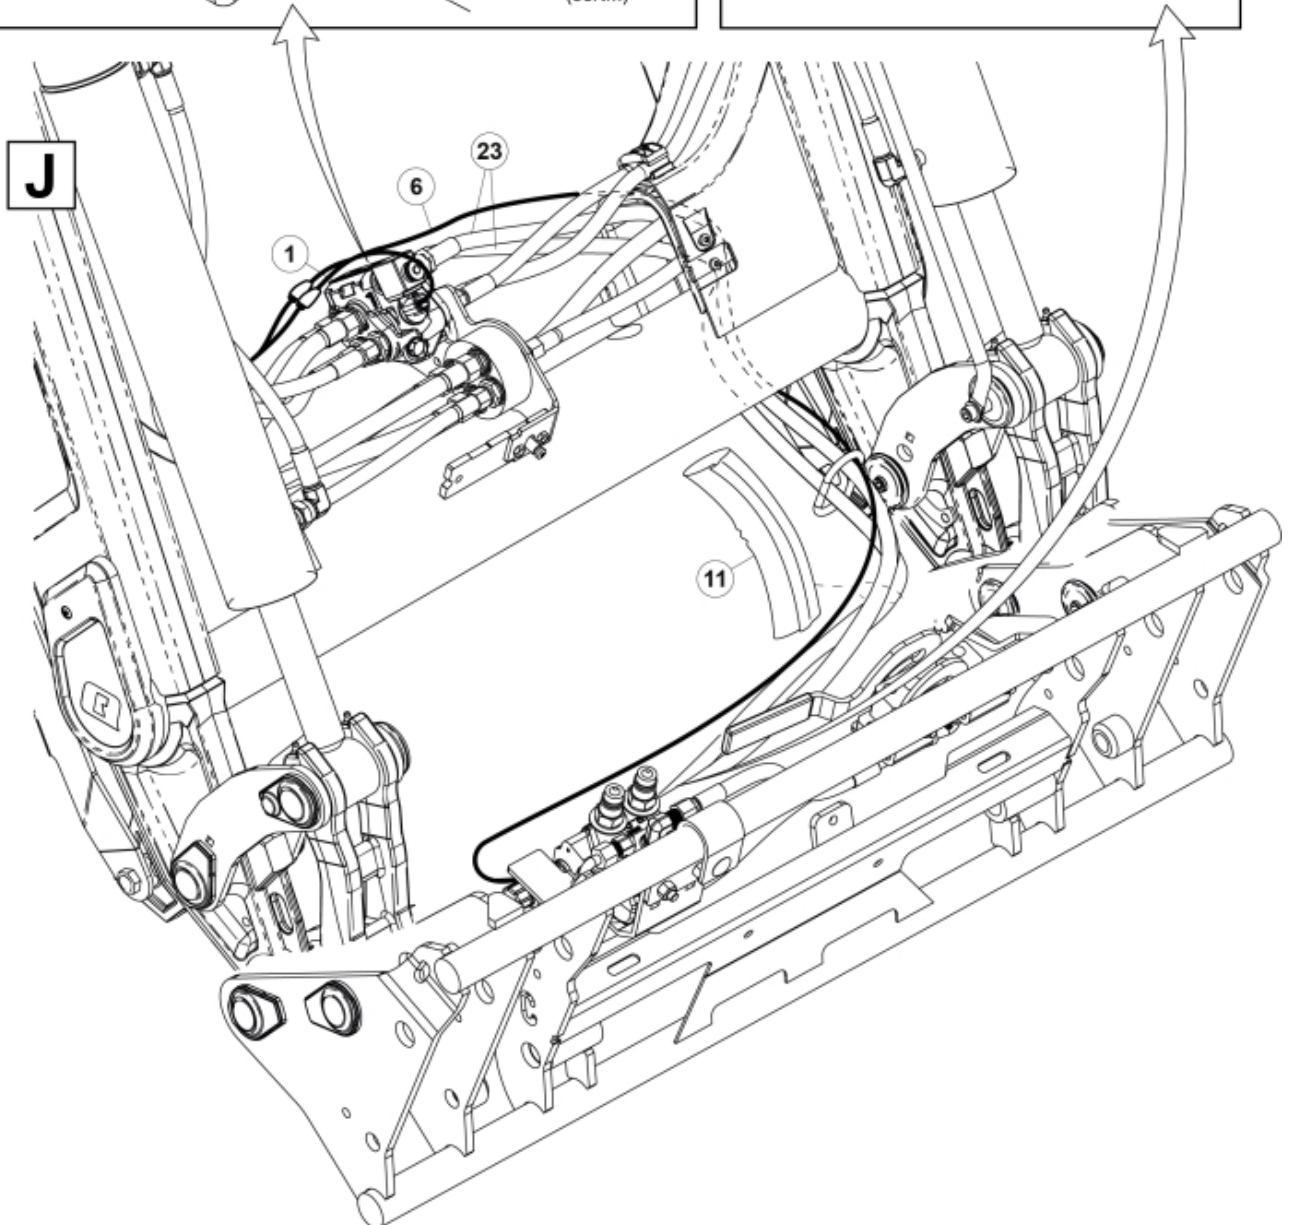

M 60020143-45-46-47-48-49-50-51-52-53-54-55_2

ISO-A = F + G1
 SelectoFix = F + G2
 Dual SelectoFix = F + G3

M 60020143-45-46-47-48-49-50-51-52-53-54-55_3

Description DXL
Part assemblies 3rd+4th service, Dual SelectoFix

PartNo	Pos	Qty	Name	Specifications
60020155		1	3rd+4th service, Dual SelectoFix	
4501092	1	1	Block cpl	3rd service, Replaces 4500105, 01/03/2019 00:00:00
5004919	2	4	Screw	MC6S M8x16
5011553	5	2	Nut	M6M M8 Loc-king
60032063	6	1	Cable	4th service. (replaces 60015907)
5006002	7	4	Screw	MVBF 10x30
5011554	8	7	Nut	Loc-King M10
60014337	9	1	Screw	M10x70 MVBF
60014154	10	1	Bracket	
60019369	11	1	Hose cover	
4501105	12	1	Block cpl	4th service, Replaces 60011052, 01/03/2019 00:00:00
1120011	13	1	Adaptor	R1/2"-R3/8"
1120158	14	1	Adaptor	R 1/2" - R 3/8"
5013853	15	6	Dowty washer	Tredo 1/2", Part is included in kit 60007907 Hose cpl., 9032177 Hose cpl.
60014257	16	1	Adaptor	90°
60011053	20	2	Adaptor	G1/2" - G3/8"
10550369	21	2	Selecto Fix, Lower part	
60014360	23	2 PCS	Hose	3/8" L=1880 1/2GRLMA - 3/8G90LMA
60021571	24	1	Hose	3/8" L=315 3/8GRLMA - 3/8G90LMC
60021569	25	1	Hose	3/8" L=425 3/8G90LM - 1/2GBanjo
60013896	26	1	Bracket	
60021160	27	1	Bracket	
5004061	29	2	Screw	MC6S M8x20
1120241	30	1	Hollow screw	
5006003	33	2	Screw	MVBF 10x40
5219183	36	1	Hose guide	