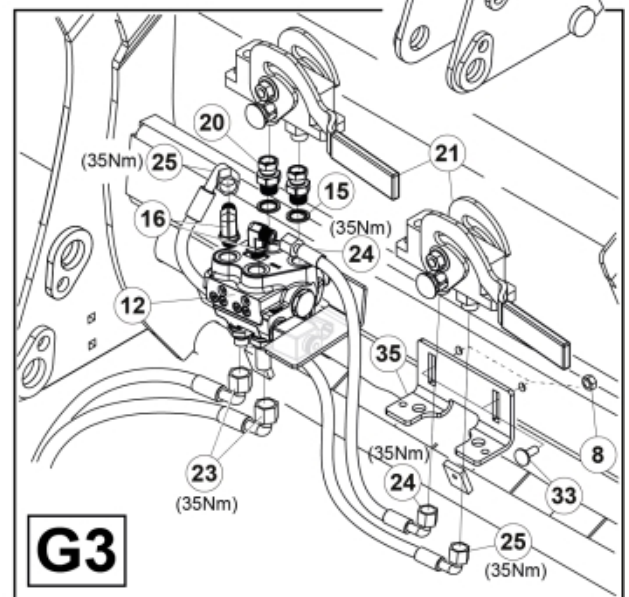

M 60020143-45-46-47-48-49-50-51-52-53-54-55_2

ISO-A = F + G1
 SelectoFix = F + G2
 Dual SelectoFix = F + G3

M 60020143-45-46-47-48-49-50-51-52-53-54-55_3

Description DXL
Part assemblies 3rd+4th service, Dual SelectoFix

PartNo	Pos	Qty	Name	Specifications
60020155		1	3rd+4th service, Dual SelectoFix	
4501092	1	1	Block cpl	3rd service, Replaces 4500105, 01/03/2019 00:00:00
5004919	2	4	Screw	MC6S M8x16
5011553	5	2	Nut	M6M M8 Loc-king
60032063	6	1	Cable	4th service. (replaces 60015907)
5006002	7	4	Screw	MVBF 10x30
5011554	8	7	Nut	Loc-King M10
60014337	9	1	Screw	M10x70 MVBF
60014154	10	1	Bracket	
60019369	11	1	Hose cover	
4501105	12	1	Block cpl	4th service, Replaces 60011052, 01/03/2019 00:00:00
1120011	13	1	Adaptor	R1/2"-R3/8"
1120158	14	1	Adaptor	R 1/2" - R 3/8"
5013853	15	6	Dowty washer	Tredo 1/2", Part is included in kit 60007907 Hose cpl., 9032177 Hose cpl.
60014257	16	1	Adaptor	90°
60011053	20	2	Adaptor	G1/2" - G3/8"
10550369	21	2	Selecto Fix, Lower part	
60014360	23	2 PCS	Hose	3/8" L=1880 1/2GRLMA - 3/8G90LMA
60021571	24	1	Hose	3/8" L=315 3/8GRLMA - 3/8G90LMC
60021569	25	1	Hose	3/8" L=425 3/8G90LM - 1/2GBanjo
60013896	26	1	Bracket	
60021160	27	1	Bracket	
5004061	29	2	Screw	MC6S M8x20
1120241	30	1	Hollow screw	
5006003	33	2	Screw	MVBF 10x40
5219183	36	1	Hose guide	