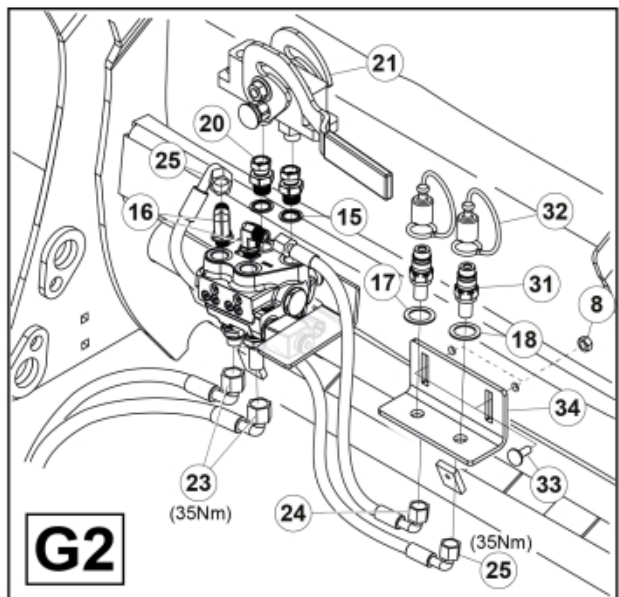

M 60020143-45-46-47-48-49-50-51-52-53-54-55_2

ISO-A = F + G1
 SelectoFix = F + G2
 Dual SelectoFix = F + G3

M 60020143-45-46-47-48-49-50-51-52-53-54-55_3

Description DXL
Part assemblies 3rd+4th service, Dual SelectoFix

PartNo	Pos	Qty	Name	Specifications
60020155		1	3rd+4th service, Dual SelectoFix	
4501092	1	1	Block cpl	3rd service, Replaces 4500105, 01/03/2019 00:00:00
5004919	2	4	Screw	MC6S M8x16
5011553	5	2	Nut	M6M M8 Loc-king
60032063	6	1	Cable	4th service. (replaces 60015907)
5006002	7	4	Screw	MVBF 10x30
5011554	8	7	Nut	Loc-King M10
60014337	9	1	Screw	M10x70 MVBF
60014154	10	1	Bracket	
60019369	11	1	Hose cover	
4501105	12	1	Block cpl	4th service, Replaces 60011052, 01/03/2019 00:00:00
1120011	13	1	Adaptor	R1/2"-R3/8"
1120158	14	1	Adaptor	R 1/2" - R 3/8"
5013853	15	6	Dowty washer	Tredo 1/2", Part is included in kit 60007907 Hose cpl., 9032177 Hose cpl.
60014257	16	1	Adaptor	90°
60011053	20	2	Adaptor	G1/2" - G3/8"
10550369	21	2	Selecto Fix, Lower part	
60014360	23	2 PCS	Hose	3/8" L=1880 1/2GRLMA - 3/8G90LMA
60021571	24	1	Hose	3/8" L=315 3/8GRLMA - 3/8G90LMC
60021569	25	1	Hose	3/8" L=425 3/8G90LM - 1/2GBanjo
60013896	26	1	Bracket	
60021160	27	1	Bracket	
5004061	29	2	Screw	MC6S M8x20
1120241	30	1	Hollow screw	
5006003	33	2	Screw	MVBF 10x40
5219183	36	1	Hose guide	