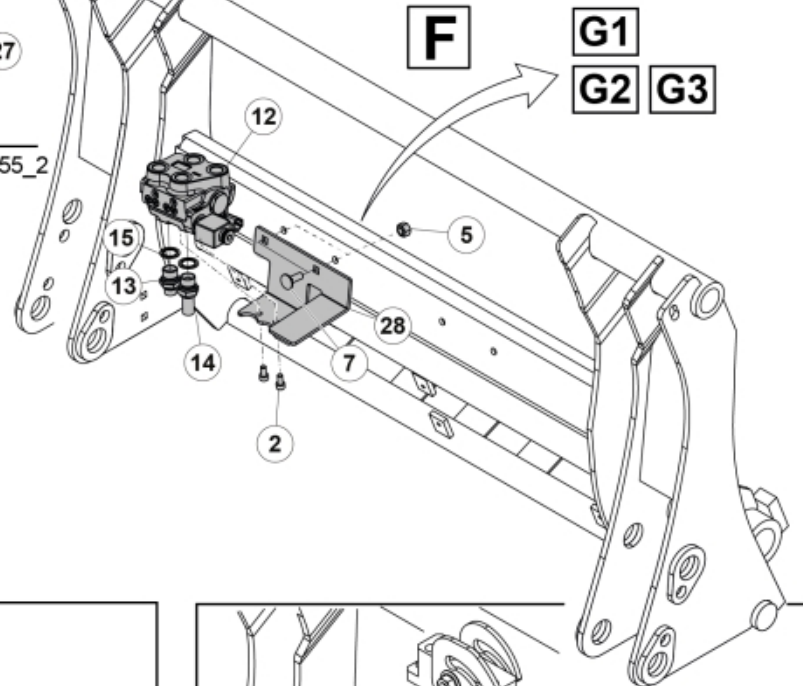

M 60020143-45-46-47-48-49-50-51-52-53-54-55_2

ISO-A = F + G1
 SelectoFix = F + G2
 Dual SelectoFix = F + G3

M 60020143-45-46-47-48-49-50-51-52-53-54-55_3

Description DXL
Part assemblies 3rd+4th service, Dual SelectoFix

PartNo	Pos	Qty	Name	Specifications
60020155		1	3rd+4th service, Dual SelectoFix	
4501092	1	1	Block cpl	3rd service, Replaces 4500105, 01/03/2019 00:00:00
5004919	2	4	Screw	MC6S M8x16
5011553	5	2	Nut	M6M M8 Loc-king
60032063	6	1	Cable	4th service. (replaces 60015907)
5006002	7	4	Screw	MVBF 10x30
5011554	8	7	Nut	Loc-King M10
60014337	9	1	Screw	M10x70 MVBF
60014154	10	1	Bracket	
60019369	11	1	Hose cover	
4501105	12	1	Block cpl	4th service, Replaces 60011052, 01/03/2019 00:00:00
1120011	13	1	Adaptor	R1/2"-R3/8"
1120158	14	1	Adaptor	R 1/2" - R 3/8"
5013853	15	6	Dowty washer	Tredo 1/2", Part is included in kit 60007907 Hose cpl., 9032177 Hose cpl.
60014257	16	1	Adaptor	90°
60011053	20	2	Adaptor	G1/2" - G3/8"
10550369	21	2	Selecto Fix, Lower part	
60014360	23	2 PCS	Hose	3/8" L=1880 1/2GRLMA - 3/8G90LMA
60021571	24	1	Hose	3/8" L=315 3/8GRLMA - 3/8G90LMC
60021569	25	1	Hose	3/8" L=425 3/8G90LM - 1/2GBanjo
60013896	26	1	Bracket	
60021160	27	1	Bracket	
5004061	29	2	Screw	MC6S M8x20
1120241	30	1	Hollow screw	
5006003	33	2	Screw	MVBF 10x40
5219183	36	1	Hose guide	