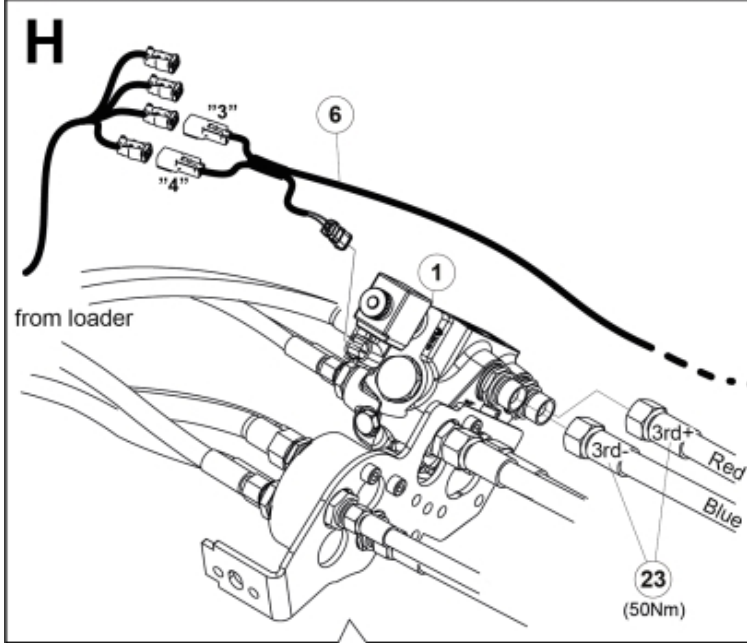

M 60020143-45-46-47-48-49-50-51-52-53-54-55_2

ISO-A = F + G1
 SelectoFix = F + G2
 Dual SelectoFix = F + G3

M 60020143-45-46-47-48-49-50-51-52-53-54-55_3

Description DXL
Part assemblies 3rd+4th service, Dual SelectoFix

PartNo	Pos	Qty	Name	Specifications
60020155		1	3rd+4th service, Dual SelectoFix	
4501092	1	1	Block cpl	3rd service, Replaces 4500105, 01/03/2019 00:00:00
5004919	2	4	Screw	MC6S M8x16
5011553	5	2	Nut	M6M M8 Loc-king
60032063	6	1	Cable	4th service. (replaces 60015907)
5006002	7	4	Screw	MVBF 10x30
5011554	8	7	Nut	Loc-King M10
60014337	9	1	Screw	M10x70 MVBF
60014154	10	1	Bracket	
60019369	11	1	Hose cover	
4501105	12	1	Block cpl	4th service, Replaces 60011052, 01/03/2019 00:00:00
1120011	13	1	Adaptor	R1/2"-R3/8"
1120158	14	1	Adaptor	R 1/2" - R 3/8"
5013853	15	6	Dowty washer	Tredo 1/2", Part is included in kit 60007907 Hose cpl., 9032177 Hose cpl.
60014257	16	1	Adaptor	90°
60011053	20	2	Adaptor	G1/2" - G3/8"
10550369	21	2	Selecto Fix, Lower part	
60014360	23	2 PCS	Hose	3/8" L=1880 1/2GRLMA - 3/8G90LMA
60021571	24	1	Hose	3/8" L=315 3/8GRLMA - 3/8G90LMC
60021569	25	1	Hose	3/8" L=425 3/8G90LM - 1/2GBanjo
60013896	26	1	Bracket	
60021160	27	1	Bracket	
5004061	29	2	Screw	MC6S M8x20
1120241	30	1	Hollow screw	
5006003	33	2	Screw	MVBF 10x40
5219183	36	1	Hose guide	