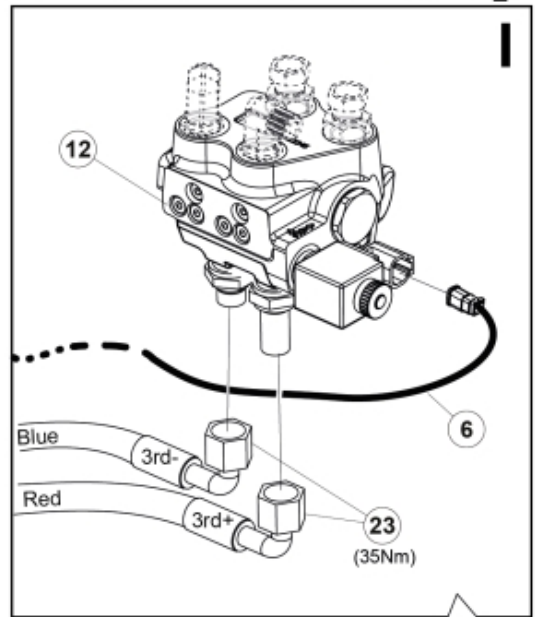

M 60020143-45-46-47-48-49-50-51-52-53-54-55_2

ISO-A = F + G1
 SelectoFix = F + G2
 Dual SelectoFix = F + G3

M 60020143-45-46-47-48-49-50-51-52-53-54-55_3

Description DXL
Part assemblies 3rd+4th service, Dual SelectoFix

PartNo	Pos	Qty	Name	Specifications
60020155		1	3rd+4th service, Dual SelectoFix	
4501092	1	1	Block cpl	3rd service, Replaces 4500105, 01/03/2019 00:00:00
5004919	2	4	Screw	MC6S M8x16
5011553	5	2	Nut	M6M M8 Loc-king
60032063	6	1	Cable	4th service. (replaces 60015907)
5006002	7	4	Screw	MVBF 10x30
5011554	8	7	Nut	Loc-King M10
60014337	9	1	Screw	M10x70 MVBF
60014154	10	1	Bracket	
60019369	11	1	Hose cover	
4501105	12	1	Block cpl	4th service, Replaces 60011052, 01/03/2019 00:00:00
1120011	13	1	Adaptor	R1/2"-R3/8"
1120158	14	1	Adaptor	R 1/2" - R 3/8"
5013853	15	6	Dowty washer	Tredo 1/2", Part is included in kit 60007907 Hose cpl., 9032177 Hose cpl.
60014257	16	1	Adaptor	90°
60011053	20	2	Adaptor	G1/2" - G3/8"
10550369	21	2	Selecto Fix, Lower part	
60014360	23	2 PCS	Hose	3/8" L=1880 1/2GRLMA - 3/8G90LMA
60021571	24	1	Hose	3/8" L=315 3/8GRLMA - 3/8G90LMC
60021569	25	1	Hose	3/8" L=425 3/8G90LM - 1/2GBanjo
60013896	26	1	Bracket	
60021160	27	1	Bracket	
5004061	29	2	Screw	MC6S M8x20
1120241	30	1	Hollow screw	
5006003	33	2	Screw	MVBF 10x40
5219183	36	1	Hose guide	