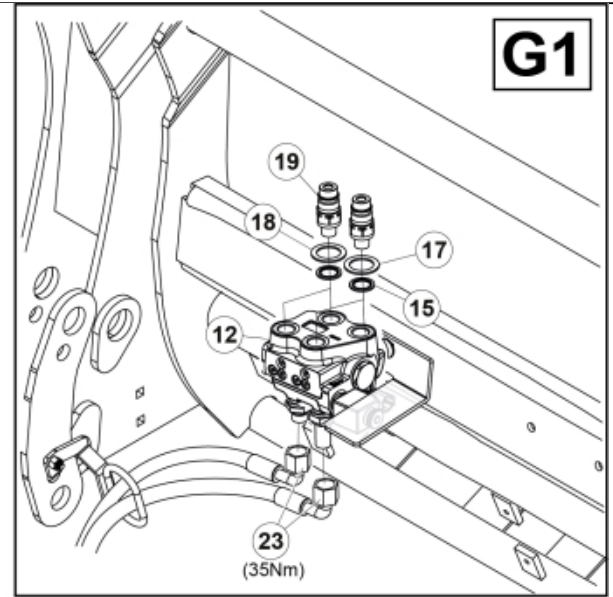

Remove existing 3rd service parts from tool carrier.

**B**

M 60020157-66-67-68-69-70-72-79-81-83-84-88

ISO-A = D + E1 + E3  
 SelectoFix = D + E2 + E3  
 Dual SelectoFix = D + E2 + E4

**E3**

M 60020157-66-67-68-69-70-72-79-81-83-84-88\_2

ISO-A = F + G1  
 SelectoFix = F + G2  
 Dual SelectoFix = F + G3

M 60020157-66-67-68-69-70-72-79-81-83-84-88\_3

**Part assemblies**      4th service, ISO-A

PartNo	Pos	Qty	Name	Specifications
60020157		1	4th service, ISO-A	
5004919	2	2	Screw	MC6S M8x16
60032063	6	1	Cable	4th service. (replaces 60015907)
5006002	7	4	Screw	MVBF 10x30
5011554	8	5	Nut	Loc-King M10
60014337	9	1	Screw	M10x70 MVBF
60014154	10	1	Bracket	
60019369	11	1	Hose cover	
4501105	12	1	Block cpl	4th service, Replaces 60011052, 01/03/2019 00:00:00
1120011	13	1	Adaptor	R1/2"-R3/8"
1120158	14	1	Adaptor	R 1/2" - R 3/8"
5013853	15	4	Dowty washer	Tredo 1/2", Part is included in kit 60007907 Hose cpl., 9032177 Hose cpl.
60014257	16	2	Adaptor	90°
5022157	17	2	Washer, red	
5022159	18	2	Washer, blue	
5044131	19	2	Quick Coupling	R 1/2"
60014413	23	2	Hose	3/8" L=1540 1/2GRLMA - 3/8G90LMA
60014375	24	1	Hose	3/8" L=350 3/8GRLMA - 3/8G90LMA
60014364	25	1	Hose	3/8" L=640 3/8G90LMA - 3/8G90LMA
60013896	26	1	Bracket	
60013895	27	1	Bracket	
5044940	31	2	Coupling	ISO-A 1/2" Male - G3/8
5044129	32	2	Dust Cover	1/2" Male