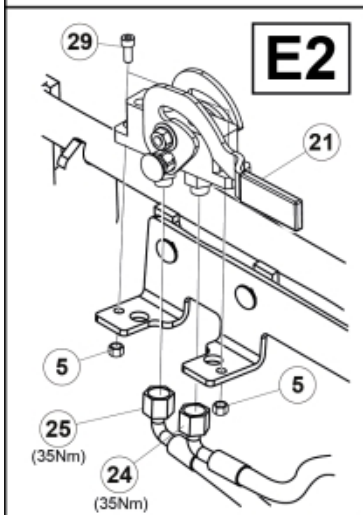

Remove existing 3rd service parts from tool carrier.

**B**

M 60020157-66-67-68-69-70-72-79-81-83-84-88

ISO-A = D + E1 + E3  
 SelectoFix = D + E2 + E3  
 Dual SelectoFix = D + E2 + E4

**E3**

M 60020157-66-67-68-69-70-72-79-81-83-84-88\_2

ISO-A = F + G1  
 SelectoFix = F + G2  
 Dual SelectoFix = F + G3

M 60020157-66-67-68-69-70-72-79-81-83-84-88\_3

**Part assemblies**      4th service, ISO-A

PartNo	Pos	Qty	Name	Specifications
60020157		1	4th service, ISO-A	
5004919	2	2	Screw	MC6S M8x16
60032063	6	1	Cable	4th service. (replaces 60015907)
5006002	7	4	Screw	MVBF 10x30
5011554	8	5	Nut	Loc-King M10
60014337	9	1	Screw	M10x70 MVBF
60014154	10	1	Bracket	
60019369	11	1	Hose cover	
4501105	12	1	Block cpl	4th service, Replaces 60011052, 01/03/2019 00:00:00
1120011	13	1	Adaptor	R1/2"-R3/8"
1120158	14	1	Adaptor	R 1/2" - R 3/8"
5013853	15	4	Dowty washer	Tredo 1/2", Part is included in kit 60007907 Hose cpl., 9032177 Hose cpl.
60014257	16	2	Adaptor	90°
5022157	17	2	Washer, red	
5022159	18	2	Washer, blue	
5044131	19	2	Quick Coupling	R 1/2"
60014413	23	2	Hose	3/8" L=1540 1/2GRLMA - 3/8G90LMA
60014375	24	1	Hose	3/8" L=350 3/8GRLMA - 3/8G90LMA
60014364	25	1	Hose	3/8" L=640 3/8G90LMA - 3/8G90LMA
60013896	26	1	Bracket	
60013895	27	1	Bracket	
5044940	31	2	Coupling	ISO-A 1/2" Male - G3/8
5044129	32	2	Dust Cover	1/2" Male