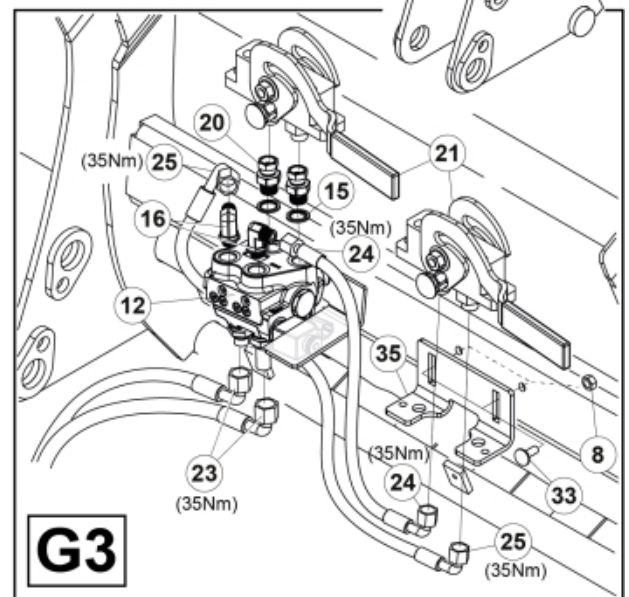

Remove existing 3rd service parts from tool carrier.

**B**

M 60020157-66-67-68-69-70-72-79-81-83-84-88

ISO-A = D + E1 + E3  
 SelectoFix = D + E2 + E3  
 Dual SelectoFix = D + E2 + E4

**E3**

M 60020157-66-67-68-69-70-72-79-81-83-84-88\_2

ISO-A = F + G1  
 SelectoFix = F + G2  
 Dual SelectoFix = F + G3

M 60020157-66-67-68-69-70-72-79-81-83-84-88\_3

**Part assemblies**      4th service, ISO-A

PartNo	Pos	Qty	Name	Specifications
60020157		1	4th service, ISO-A	
5004919	2	2	Screw	MC6S M8x16
60032063	6	1	Cable	4th service. (replaces 60015907)
5006002	7	4	Screw	MVBF 10x30
5011554	8	5	Nut	Loc-King M10
60014337	9	1	Screw	M10x70 MVBF
60014154	10	1	Bracket	
60019369	11	1	Hose cover	
4501105	12	1	Block cpl	4th service, Replaces 60011052, 01/03/2019 00:00:00
1120011	13	1	Adaptor	R1/2"-R3/8"
1120158	14	1	Adaptor	R 1/2" - R 3/8"
5013853	15	4	Dowty washer	Tredo 1/2", Part is included in kit 60007907 Hose cpl., 9032177 Hose cpl.
60014257	16	2	Adaptor	90°
5022157	17	2	Washer, red	
5022159	18	2	Washer, blue	
5044131	19	2	Quick Coupling	R 1/2"
60014413	23	2	Hose	3/8" L=1540 1/2GRLMA - 3/8G90LMA
60014375	24	1	Hose	3/8" L=350 3/8GRLMA - 3/8G90LMA
60014364	25	1	Hose	3/8" L=640 3/8G90LMA - 3/8G90LMA
60013896	26	1	Bracket	
60013895	27	1	Bracket	
5044940	31	2	Coupling	ISO-A 1/2" Male - G3/8
5044129	32	2	Dust Cover	1/2" Male