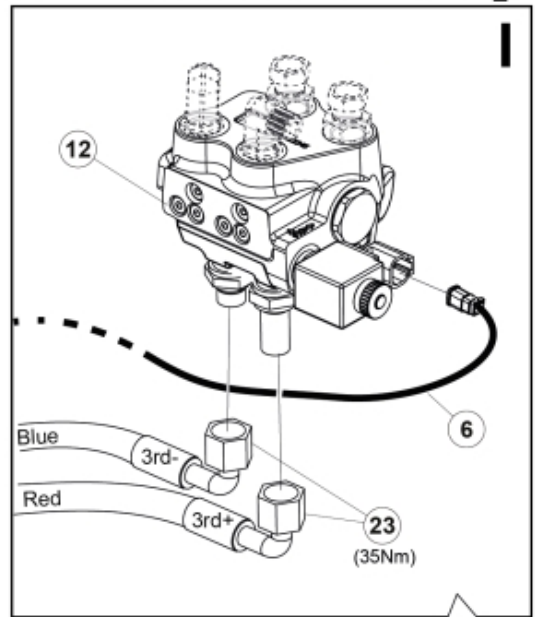

Remove existing 3rd service parts from tool carrier.

**B**

M 60020157-66-67-68-69-70-72-79-81-83-84-88

ISO-A = D + E1 + E3  
 SelectoFix = D + E2 + E3  
 Dual SelectoFix = D + E2 + E4

**E3**

M 60020157-66-67-68-69-70-72-79-81-83-84-88\_2

ISO-A = F + G1  
 SelectoFix = F + G2  
 Dual SelectoFix = F + G3

M 60020157-66-67-68-69-70-72-79-81-83-84-88\_3

**Part assemblies**      4th service, ISO-A

PartNo	Pos	Qty	Name	Specifications
60020157		1	4th service, ISO-A	
5004919	2	2	Screw	MC6S M8x16
60032063	6	1	Cable	4th service. (replaces 60015907)
5006002	7	4	Screw	MVBF 10x30
5011554	8	5	Nut	Loc-King M10
60014337	9	1	Screw	M10x70 MVBF
60014154	10	1	Bracket	
60019369	11	1	Hose cover	
4501105	12	1	Block cpl	4th service, Replaces 60011052, 01/03/2019 00:00:00
1120011	13	1	Adaptor	R1/2"-R3/8"
1120158	14	1	Adaptor	R 1/2" - R 3/8"
5013853	15	4	Dowty washer	Tredo 1/2", Part is included in kit 60007907 Hose cpl., 9032177 Hose cpl.
60014257	16	2	Adaptor	90°
5022157	17	2	Washer, red	
5022159	18	2	Washer, blue	
5044131	19	2	Quick Coupling	R 1/2"
60014413	23	2	Hose	3/8" L=1540 1/2GRLMA - 3/8G90LMA
60014375	24	1	Hose	3/8" L=350 3/8GRLMA - 3/8G90LMA
60014364	25	1	Hose	3/8" L=640 3/8G90LMA - 3/8G90LMA
60013896	26	1	Bracket	
60013895	27	1	Bracket	
5044940	31	2	Coupling	ISO-A 1/2" Male - G3/8
5044129	32	2	Dust Cover	1/2" Male