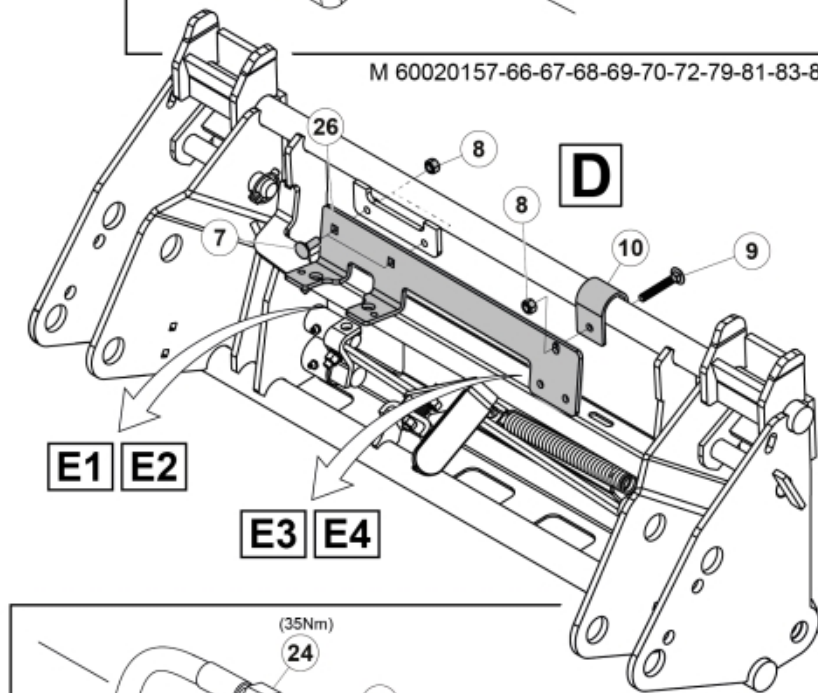

Remove existing 3rd service parts from tool carrier.

**B**

M 60020157-66-67-68-69-70-72-79-81-83-84-88

ISO-A = D + E1 + E3  
 SelectoFix = D + E2 + E3  
 Dual SelectoFix = D + E2 + E4

**E3**

M 60020157-66-67-68-69-70-72-79-81-83-84-88\_2

ISO-A = F + G1  
 SelectoFix = F + G2  
 Dual SelectoFix = F + G3

M 60020157-66-67-68-69-70-72-79-81-83-84-88\_3

**Part assemblies**      4th service, ISO-A

PartNo	Pos	Qty	Name	Specifications
60020157		1	4th service, ISO-A	
5004919	2	2	Screw	MC6S M8x16
60032063	6	1	Cable	4th service. (replaces 60015907)
5006002	7	4	Screw	MVBF 10x30
5011554	8	5	Nut	Loc-King M10
60014337	9	1	Screw	M10x70 MVBF
60014154	10	1	Bracket	
60019369	11	1	Hose cover	
4501105	12	1	Block cpl	4th service, Replaces 60011052, 01/03/2019 00:00:00
1120011	13	1	Adaptor	R1/2"-R3/8"
1120158	14	1	Adaptor	R 1/2" - R 3/8"
5013853	15	4	Dowty washer	Tredo 1/2", Part is included in kit 60007907 Hose cpl., 9032177 Hose cpl.
60014257	16	2	Adaptor	90°
5022157	17	2	Washer, red	
5022159	18	2	Washer, blue	
5044131	19	2	Quick Coupling	R 1/2"
60014413	23	2	Hose	3/8" L=1540 1/2GRLMA - 3/8G90LMA
60014375	24	1	Hose	3/8" L=350 3/8GRLMA - 3/8G90LMA
60014364	25	1	Hose	3/8" L=640 3/8G90LMA - 3/8G90LMA
60013896	26	1	Bracket	
60013895	27	1	Bracket	
5044940	31	2	Coupling	ISO-A 1/2" Male - G3/8
5044129	32	2	Dust Cover	1/2" Male