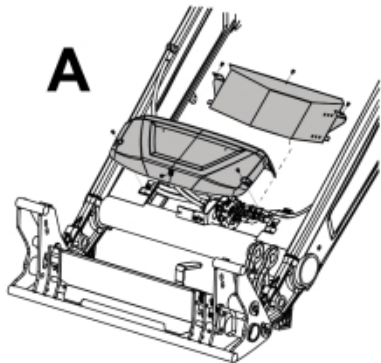

Remove existing 3rd service parts from tool carrier.

**B**

M 60020157-66-67-68-69-70-72-79-81-83-84-88

ISO-A = D + E1 + E3  
 SelectoFix = D + E2 + E3  
 Dual SelectoFix = D + E2 + E4

**E3**

M 60020157-66-67-68-69-70-72-79-81-83-84-88\_2

ISO-A = F + G1  
 SelectoFix = F + G2  
 Dual SelectoFix = F + G3

M 60020157-66-67-68-69-70-72-79-81-83-84-88\_3

**Part assemblies**      4th service, ISO-A

PartNo	Pos	Qty	Name	Specifications
60020157		1	4th service, ISO-A	
5004919	2	2	Screw	MC6S M8x16
60032063	6	1	Cable	4th service. (replaces 60015907)
5006002	7	4	Screw	MVBF 10x30
5011554	8	5	Nut	Loc-King M10
60014337	9	1	Screw	M10x70 MVBF
60014154	10	1	Bracket	
60019369	11	1	Hose cover	
4501105	12	1	Block cpl	4th service, Replaces 60011052, 01/03/2019 00:00:00
1120011	13	1	Adaptor	R1/2"-R3/8"
1120158	14	1	Adaptor	R 1/2" - R 3/8"
5013853	15	4	Dowty washer	Tredo 1/2", Part is included in kit 60007907 Hose cpl., 9032177 Hose cpl.
60014257	16	2	Adaptor	90°
5022157	17	2	Washer, red	
5022159	18	2	Washer, blue	
5044131	19	2	Quick Coupling	R 1/2"
60014413	23	2	Hose	3/8" L=1540 1/2GRLMA - 3/8G90LMA
60014375	24	1	Hose	3/8" L=350 3/8GRLMA - 3/8G90LMA
60014364	25	1	Hose	3/8" L=640 3/8G90LMA - 3/8G90LMA
60013896	26	1	Bracket	
60013895	27	1	Bracket	
5044940	31	2	Coupling	ISO-A 1/2" Male - G3/8
5044129	32	2	Dust Cover	1/2" Male