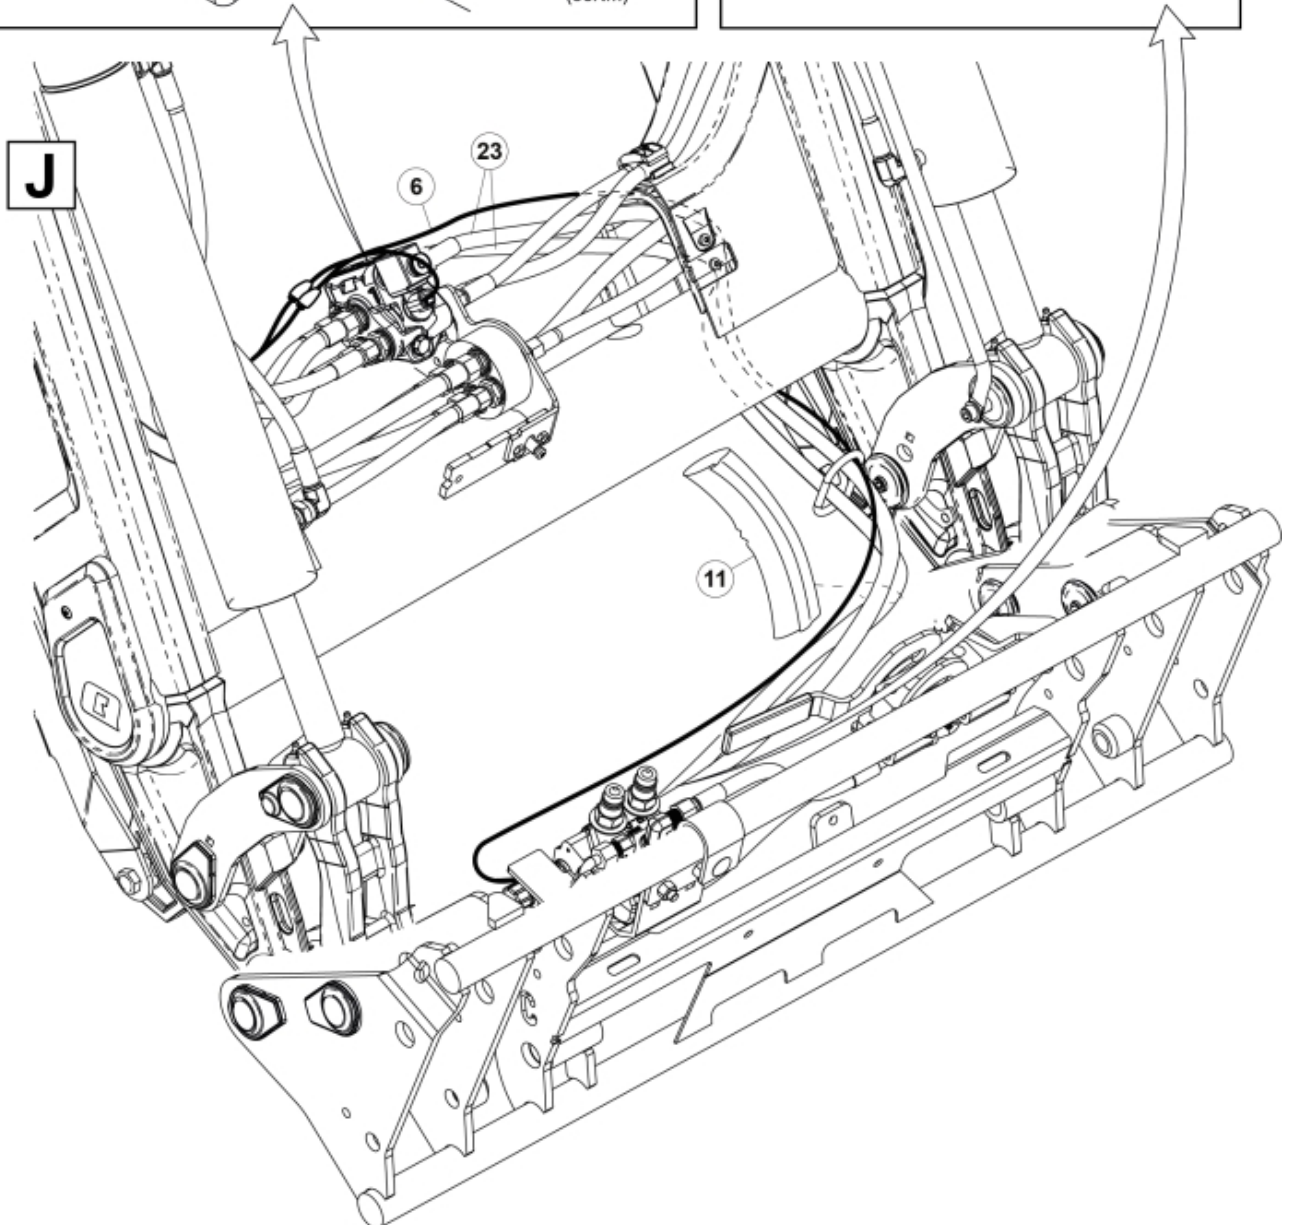

Remove existing 3rd service parts from tool carrier.

**B**

M 60020157-66-67-68-69-70-72-79-81-83-84-88

ISO-A = D + E1 + E3  
 SelectoFix = D + E2 + E3  
 Dual SelectoFix = D + E2 + E4

**E3**

M 60020157-66-67-68-69-70-72-79-81-83-84-88\_2

ISO-A = F + G1  
 SelectoFix = F + G2  
 Dual SelectoFix = F + G3

M 60020157-66-67-68-69-70-72-79-81-83-84-88\_3

**Part assemblies**      4th service, ISO-A

PartNo	Pos	Qty	Name	Specifications
60020157		1	4th service, ISO-A	
5004919	2	2	Screw	MC6S M8x16
60032063	6	1	Cable	4th service. (replaces 60015907)
5006002	7	4	Screw	MVBF 10x30
5011554	8	5	Nut	Loc-King M10
60014337	9	1	Screw	M10x70 MVBF
60014154	10	1	Bracket	
60019369	11	1	Hose cover	
4501105	12	1	Block cpl	4th service, Replaces 60011052, 01/03/2019 00:00:00
1120011	13	1	Adaptor	R1/2"-R3/8"
1120158	14	1	Adaptor	R 1/2" - R 3/8"
5013853	15	4	Dowty washer	Tredo 1/2", Part is included in kit 60007907 Hose cpl., 9032177 Hose cpl.
60014257	16	2	Adaptor	90°
5022157	17	2	Washer, red	
5022159	18	2	Washer, blue	
5044131	19	2	Quick Coupling	R 1/2"
60014413	23	2	Hose	3/8" L=1540 1/2GRLMA - 3/8G90LMA
60014375	24	1	Hose	3/8" L=350 3/8GRLMA - 3/8G90LMA
60014364	25	1	Hose	3/8" L=640 3/8G90LMA - 3/8G90LMA
60013896	26	1	Bracket	
60013895	27	1	Bracket	
5044940	31	2	Coupling	ISO-A 1/2" Male - G3/8
5044129	32	2	Dust Cover	1/2" Male