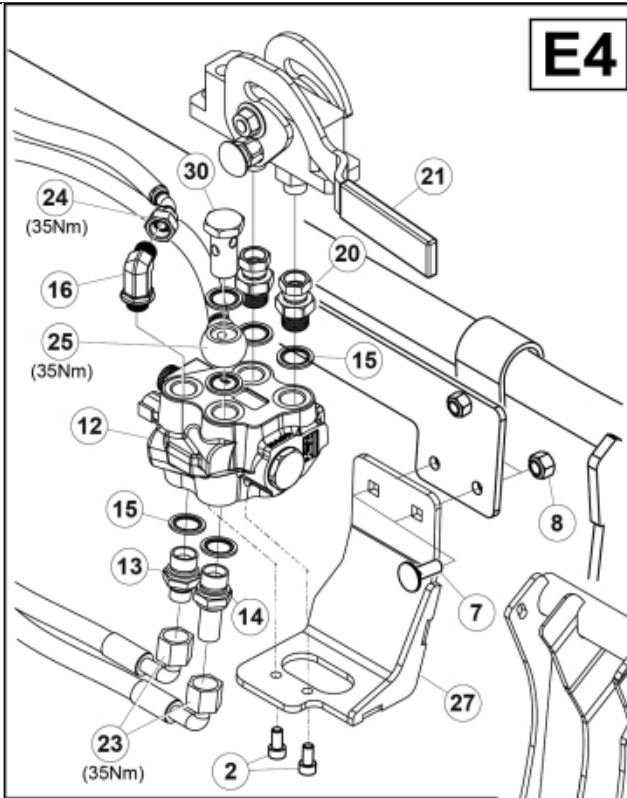

Remove existing 3rd service parts from tool carrier.

**B**

M 60020157-66-67-68-69-70-72-79-81-83-84-88

ISO-A = D + E1 + E3  
 SelectoFix = D + E2 + E3  
 Dual SelectoFix = D + E2 + E4

**E3**

M 60020157-66-67-68-69-70-72-79-81-83-84-88\_2

ISO-A = F + G1  
 SelectoFix = F + G2  
 Dual SelectoFix = F + G3

M 60020157-66-67-68-69-70-72-79-81-83-84-88\_3

**Part assemblies**      4th service, ISO-A

PartNo	Pos	Qty	Name	Specifications
60020157		1	4th service, ISO-A	
5004919	2	2	Screw	MC6S M8x16
60032063	6	1	Cable	4th service. (replaces 60015907)
5006002	7	4	Screw	MVBF 10x30
5011554	8	5	Nut	Loc-King M10
60014337	9	1	Screw	M10x70 MVBF
60014154	10	1	Bracket	
60019369	11	1	Hose cover	
4501105	12	1	Block cpl	4th service, Replaces 60011052, 01/03/2019 00:00:00
1120011	13	1	Adaptor	R1/2"-R3/8"
1120158	14	1	Adaptor	R 1/2" - R 3/8"
5013853	15	4	Dowty washer	Tredo 1/2", Part is included in kit 60007907 Hose cpl., 9032177 Hose cpl.
60014257	16	2	Adaptor	90°
5022157	17	2	Washer, red	
5022159	18	2	Washer, blue	
5044131	19	2	Quick Coupling	R 1/2"
60014413	23	2	Hose	3/8" L=1540 1/2GRLMA - 3/8G90LMA
60014375	24	1	Hose	3/8" L=350 3/8GRLMA - 3/8G90LMA
60014364	25	1	Hose	3/8" L=640 3/8G90LMA - 3/8G90LMA
60013896	26	1	Bracket	
60013895	27	1	Bracket	
5044940	31	2	Coupling	ISO-A 1/2" Male - G3/8
5044129	32	2	Dust Cover	1/2" Male