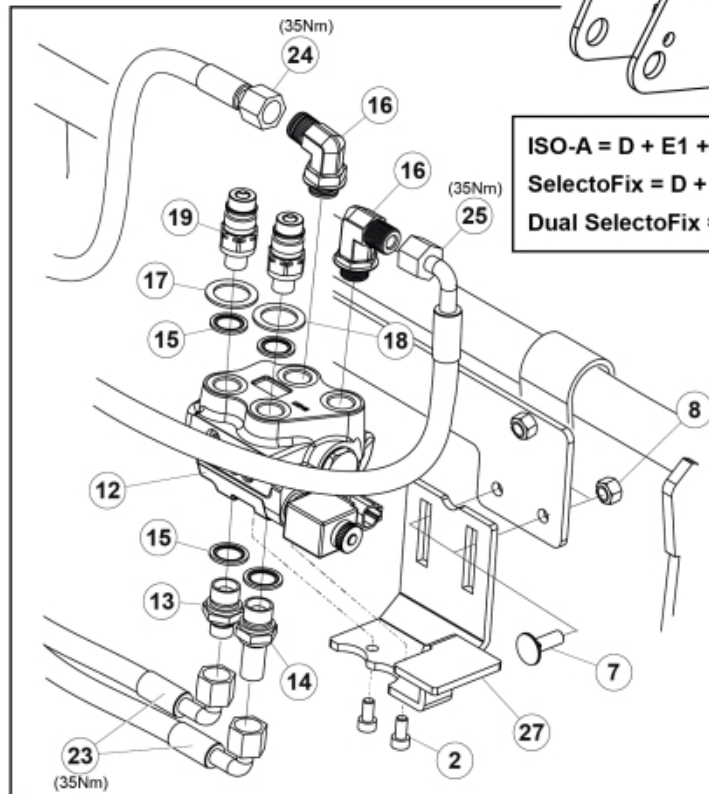

Remove existing 3rd service parts from tool carrier.

**B**

M 60020157-66-67-68-69-70-72-79-81-83-84-88

ISO-A = D + E1 + E3  
 SelectoFix = D + E2 + E3  
 Dual SelectoFix = D + E2 + E4

**E3**

M 60020157-66-67-68-69-70-72-79-81-83-84-88\_2

ISO-A = F + G1  
 SelectoFix = F + G2  
 Dual SelectoFix = F + G3

M 60020157-66-67-68-69-70-72-79-81-83-84-88\_3

**Part assemblies**      4th service, ISO-A

PartNo	Pos	Qty	Name	Specifications
60020157		1	4th service, ISO-A	
5004919	2	2	Screw	MC6S M8x16
60032063	6	1	Cable	4th service. (replaces 60015907)
5006002	7	4	Screw	MVBF 10x30
5011554	8	5	Nut	Loc-King M10
60014337	9	1	Screw	M10x70 MVBF
60014154	10	1	Bracket	
60019369	11	1	Hose cover	
4501105	12	1	Block cpl	4th service, Replaces 60011052, 01/03/2019 00:00:00
1120011	13	1	Adaptor	R1/2"-R3/8"
1120158	14	1	Adaptor	R 1/2" - R 3/8"
5013853	15	4	Dowty washer	Tredo 1/2", Part is included in kit 60007907 Hose cpl., 9032177 Hose cpl.
60014257	16	2	Adaptor	90°
5022157	17	2	Washer, red	
5022159	18	2	Washer, blue	
5044131	19	2	Quick Coupling	R 1/2"
60014413	23	2	Hose	3/8" L=1540 1/2GRLMA - 3/8G90LMA
60014375	24	1	Hose	3/8" L=350 3/8GRLMA - 3/8G90LMA
60014364	25	1	Hose	3/8" L=640 3/8G90LMA - 3/8G90LMA
60013896	26	1	Bracket	
60013895	27	1	Bracket	
5044940	31	2	Coupling	ISO-A 1/2" Male - G3/8
5044129	32	2	Dust Cover	1/2" Male