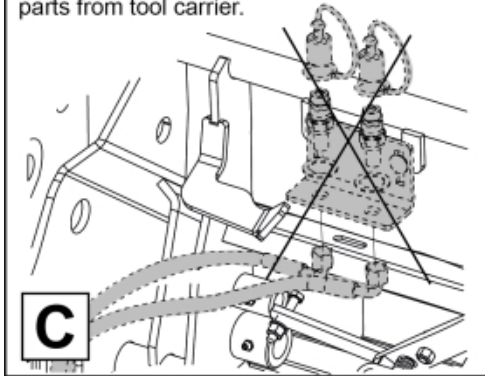

Remove existing 3rd service parts from tool carrier.

**B**

M 60020157-66-67-68-69-70-72-79-81-83-84-88

ISO-A = D + E1 + E3  
 SelectoFix = D + E2 + E3  
 Dual SelectoFix = D + E2 + E4

**E3**

M 60020157-66-67-68-69-70-72-79-81-83-84-88\_2

ISO-A = F + G1  
 SelectoFix = F + G2  
 Dual SelectoFix = F + G3

M 60020157-66-67-68-69-70-72-79-81-83-84-88\_3

**Part assemblies**      4th service, ISO-A

PartNo	Pos	Qty	Name	Specifications
60020157		1	4th service, ISO-A	
5004919	2	2	Screw	MC6S M8x16
60032063	6	1	Cable	4th service. (replaces 60015907)
5006002	7	4	Screw	MVBF 10x30
5011554	8	5	Nut	Loc-King M10
60014337	9	1	Screw	M10x70 MVBF
60014154	10	1	Bracket	
60019369	11	1	Hose cover	
4501105	12	1	Block cpl	4th service, Replaces 60011052, 01/03/2019 00:00:00
1120011	13	1	Adaptor	R1/2"-R3/8"
1120158	14	1	Adaptor	R 1/2" - R 3/8"
5013853	15	4	Dowty washer	Tredo 1/2", Part is included in kit 60007907 Hose cpl., 9032177 Hose cpl.
60014257	16	2	Adaptor	90°
5022157	17	2	Washer, red	
5022159	18	2	Washer, blue	
5044131	19	2	Quick Coupling	R 1/2"
60014413	23	2	Hose	3/8" L=1540 1/2GRLMA - 3/8G90LMA
60014375	24	1	Hose	3/8" L=350 3/8GRLMA - 3/8G90LMA
60014364	25	1	Hose	3/8" L=640 3/8G90LMA - 3/8G90LMA
60013896	26	1	Bracket	
60013895	27	1	Bracket	
5044940	31	2	Coupling	ISO-A 1/2" Male - G3/8
5044129	32	2	Dust Cover	1/2" Male