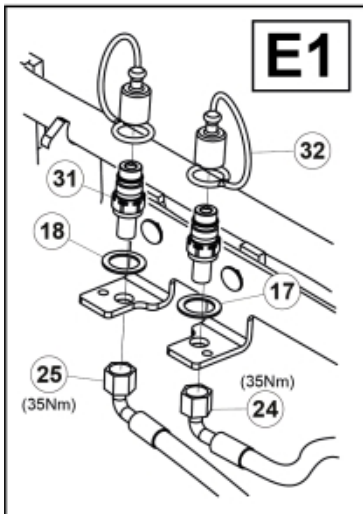

Remove existing 3rd service parts from tool carrier.

**B**

M 60020157-66-67-68-69-70-72-79-81-83-84-88

ISO-A = D + E1 + E3  
 SelectoFix = D + E2 + E3  
 Dual SelectoFix = D + E2 + E4

**E3**

M 60020157-66-67-68-69-70-72-79-81-83-84-88\_2

ISO-A = F + G1  
 SelectoFix = F + G2  
 Dual SelectoFix = F + G3

M 60020157-66-67-68-69-70-72-79-81-83-84-88\_3

**Part assemblies**      4th service, ISO-A

PartNo	Pos	Qty	Name	Specifications
60020157		1	4th service, ISO-A	
5004919	2	2	Screw	MC6S M8x16
60032063	6	1	Cable	4th service. (replaces 60015907)
5006002	7	4	Screw	MVBF 10x30
5011554	8	5	Nut	Loc-King M10
60014337	9	1	Screw	M10x70 MVBF
60014154	10	1	Bracket	
60019369	11	1	Hose cover	
4501105	12	1	Block cpl	4th service, Replaces 60011052, 01/03/2019 00:00:00
1120011	13	1	Adaptor	R1/2"-R3/8"
1120158	14	1	Adaptor	R 1/2" - R 3/8"
5013853	15	4	Dowty washer	Tredo 1/2", Part is included in kit 60007907 Hose cpl., 9032177 Hose cpl.
60014257	16	2	Adaptor	90°
5022157	17	2	Washer, red	
5022159	18	2	Washer, blue	
5044131	19	2	Quick Coupling	R 1/2"
60014413	23	2	Hose	3/8" L=1540 1/2GRLMA - 3/8G90LMA
60014375	24	1	Hose	3/8" L=350 3/8GRLMA - 3/8G90LMA
60014364	25	1	Hose	3/8" L=640 3/8G90LMA - 3/8G90LMA
60013896	26	1	Bracket	
60013895	27	1	Bracket	
5044940	31	2	Coupling	ISO-A 1/2" Male - G3/8
5044129	32	2	Dust Cover	1/2" Male