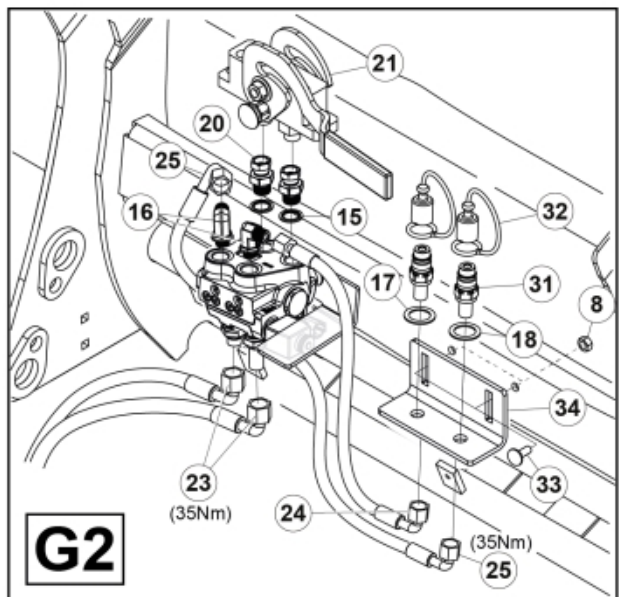

Remove existing 3rd service parts from tool carrier.

**B**

M 60020157-66-67-68-69-70-72-79-81-83-84-88

ISO-A = D + E1 + E3  
 SelectoFix = D + E2 + E3  
 Dual SelectoFix = D + E2 + E4

**E3**

M 60020157-66-67-68-69-70-72-79-81-83-84-88\_2

ISO-A = F + G1  
 SelectoFix = F + G2  
 Dual SelectoFix = F + G3

M 60020157-66-67-68-69-70-72-79-81-83-84-88\_3

**Part assemblies**      4th service, ISO-A

PartNo	Pos	Qty	Name	Specifications
60020157		1	4th service, ISO-A	
5004919	2	2	Screw	MC6S M8x16
60032063	6	1	Cable	4th service. (replaces 60015907)
5006002	7	4	Screw	MVBF 10x30
5011554	8	5	Nut	Loc-King M10
60014337	9	1	Screw	M10x70 MVBF
60014154	10	1	Bracket	
60019369	11	1	Hose cover	
4501105	12	1	Block cpl	4th service, Replaces 60011052, 01/03/2019 00:00:00
1120011	13	1	Adaptor	R1/2"-R3/8"
1120158	14	1	Adaptor	R 1/2" - R 3/8"
5013853	15	4	Dowty washer	Tredo 1/2", Part is included in kit 60007907 Hose cpl., 9032177 Hose cpl.
60014257	16	2	Adaptor	90°
5022157	17	2	Washer, red	
5022159	18	2	Washer, blue	
5044131	19	2	Quick Coupling	R 1/2"
60014413	23	2	Hose	3/8" L=1540 1/2GRLMA - 3/8G90LMA
60014375	24	1	Hose	3/8" L=350 3/8GRLMA - 3/8G90LMA
60014364	25	1	Hose	3/8" L=640 3/8G90LMA - 3/8G90LMA
60013896	26	1	Bracket	
60013895	27	1	Bracket	
5044940	31	2	Coupling	ISO-A 1/2" Male - G3/8
5044129	32	2	Dust Cover	1/2" Male