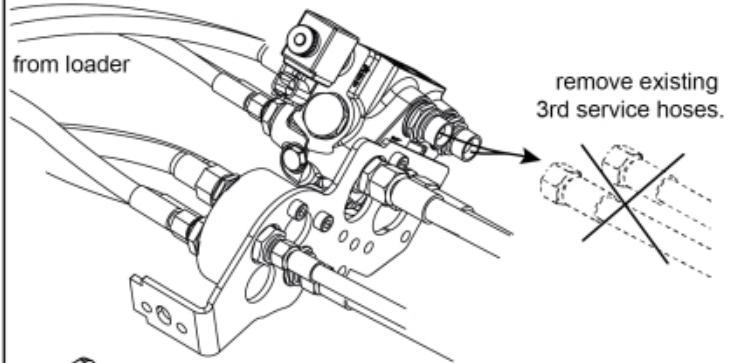

Remove existing 3rd service parts from tool carrier.

**B**

M 60020157-66-67-68-69-70-72-79-81-83-84-88

ISO-A = D + E1 + E3  
 SelectoFix = D + E2 + E3  
 Dual SelectoFix = D + E2 + E4

**E3**

M 60020157-66-67-68-69-70-72-79-81-83-84-88\_2

ISO-A = F + G1  
 SelectoFix = F + G2  
 Dual SelectoFix = F + G3

M 60020157-66-67-68-69-70-72-79-81-83-84-88\_3

**Part assemblies**      4th service, ISO-A

PartNo	Pos	Qty	Name	Specifications
60020157		1	4th service, ISO-A	
5004919	2	2	Screw	MC6S M8x16
60032063	6	1	Cable	4th service. (replaces 60015907)
5006002	7	4	Screw	MVBF 10x30
5011554	8	5	Nut	Loc-King M10
60014337	9	1	Screw	M10x70 MVBF
60014154	10	1	Bracket	
60019369	11	1	Hose cover	
4501105	12	1	Block cpl	4th service, Replaces 60011052, 01/03/2019 00:00:00
1120011	13	1	Adaptor	R1/2"-R3/8"
1120158	14	1	Adaptor	R 1/2" - R 3/8"
5013853	15	4	Dowty washer	Tredo 1/2", Part is included in kit 60007907 Hose cpl., 9032177 Hose cpl.
60014257	16	2	Adaptor	90°
5022157	17	2	Washer, red	
5022159	18	2	Washer, blue	
5044131	19	2	Quick Coupling	R 1/2"
60014413	23	2	Hose	3/8" L=1540 1/2GRLMA - 3/8G90LMA
60014375	24	1	Hose	3/8" L=350 3/8GRLMA - 3/8G90LMA
60014364	25	1	Hose	3/8" L=640 3/8G90LMA - 3/8G90LMA
60013896	26	1	Bracket	
60013895	27	1	Bracket	
5044940	31	2	Coupling	ISO-A 1/2" Male - G3/8
5044129	32	2	Dust Cover	1/2" Male