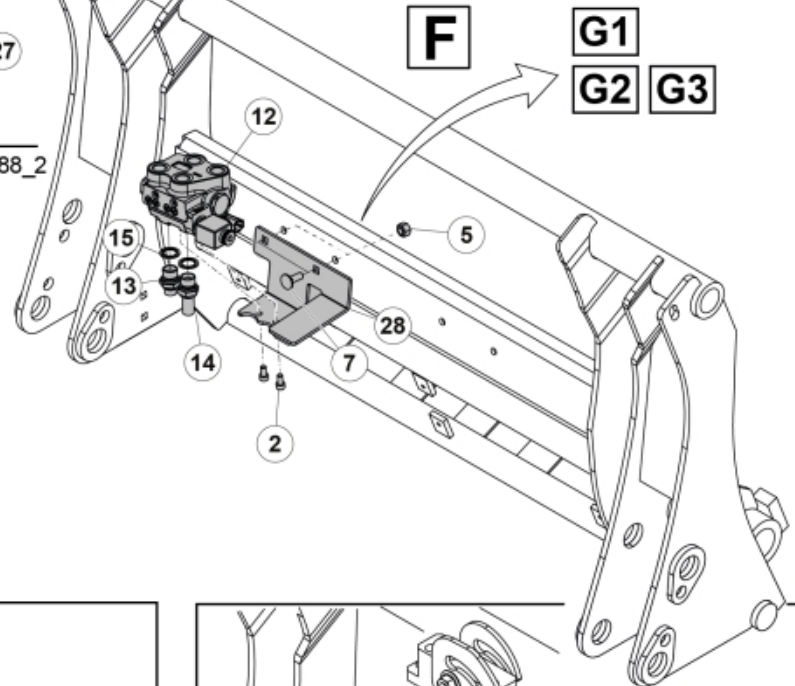

Remove existing 3rd service parts from tool carrier.

**B**

M 60020157-66-67-68-69-70-72-79-81-83-84-88

ISO-A = D + E1 + E3  
 SelectoFix = D + E2 + E3  
 Dual SelectoFix = D + E2 + E4

**E3**

M 60020157-66-67-68-69-70-72-79-81-83-84-88\_2

ISO-A = F + G1  
 SelectoFix = F + G2  
 Dual SelectoFix = F + G3

M 60020157-66-67-68-69-70-72-79-81-83-84-88\_3

**Part assemblies**      4th service, ISO-A

PartNo	Pos	Qty	Name	Specifications
60020157		1	4th service, ISO-A	
5004919	2	2	Screw	MC6S M8x16
60032063	6	1	Cable	4th service. (replaces 60015907)
5006002	7	4	Screw	MVBF 10x30
5011554	8	5	Nut	Loc-King M10
60014337	9	1	Screw	M10x70 MVBF
60014154	10	1	Bracket	
60019369	11	1	Hose cover	
4501105	12	1	Block cpl	4th service, Replaces 60011052, 01/03/2019 00:00:00
1120011	13	1	Adaptor	R1/2"-R3/8"
1120158	14	1	Adaptor	R 1/2" - R 3/8"
5013853	15	4	Dowty washer	Tredo 1/2", Part is included in kit 60007907 Hose cpl., 9032177 Hose cpl.
60014257	16	2	Adaptor	90°
5022157	17	2	Washer, red	
5022159	18	2	Washer, blue	
5044131	19	2	Quick Coupling	R 1/2"
60014413	23	2	Hose	3/8" L=1540 1/2GRLMA - 3/8G90LMA
60014375	24	1	Hose	3/8" L=350 3/8GRLMA - 3/8G90LMA
60014364	25	1	Hose	3/8" L=640 3/8G90LMA - 3/8G90LMA
60013896	26	1	Bracket	
60013895	27	1	Bracket	
5044940	31	2	Coupling	ISO-A 1/2" Male - G3/8
5044129	32	2	Dust Cover	1/2" Male