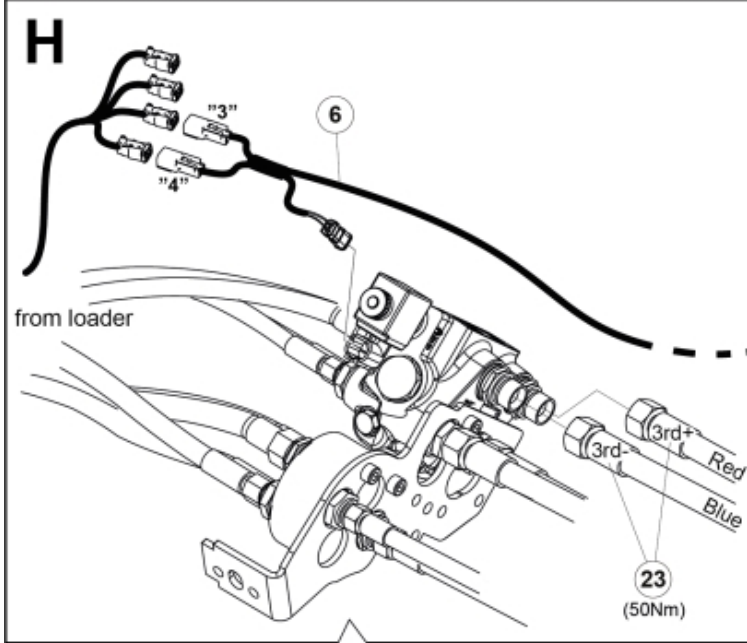

Remove existing 3rd service parts from tool carrier.

**B**

M 60020157-66-67-68-69-70-72-79-81-83-84-88

ISO-A = D + E1 + E3  
 SelectoFix = D + E2 + E3  
 Dual SelectoFix = D + E2 + E4

**E3**

M 60020157-66-67-68-69-70-72-79-81-83-84-88\_2

ISO-A = F + G1  
 SelectoFix = F + G2  
 Dual SelectoFix = F + G3

M 60020157-66-67-68-69-70-72-79-81-83-84-88\_3

**Part assemblies**      4th service, ISO-A

PartNo	Pos	Qty	Name	Specifications
60020157		1	4th service, ISO-A	
5004919	2	2	Screw	MC6S M8x16
60032063	6	1	Cable	4th service. (replaces 60015907)
5006002	7	4	Screw	MVBF 10x30
5011554	8	5	Nut	Loc-King M10
60014337	9	1	Screw	M10x70 MVBF
60014154	10	1	Bracket	
60019369	11	1	Hose cover	
4501105	12	1	Block cpl	4th service, Replaces 60011052, 01/03/2019 00:00:00
1120011	13	1	Adaptor	R1/2"-R3/8"
1120158	14	1	Adaptor	R 1/2" - R 3/8"
5013853	15	4	Dowty washer	Tredo 1/2", Part is included in kit 60007907 Hose cpl., 9032177 Hose cpl.
60014257	16	2	Adaptor	90°
5022157	17	2	Washer, red	
5022159	18	2	Washer, blue	
5044131	19	2	Quick Coupling	R 1/2"
60014413	23	2	Hose	3/8" L=1540 1/2GRLMA - 3/8G90LMA
60014375	24	1	Hose	3/8" L=350 3/8GRLMA - 3/8G90LMA
60014364	25	1	Hose	3/8" L=640 3/8G90LMA - 3/8G90LMA
60013896	26	1	Bracket	
60013895	27	1	Bracket	
5044940	31	2	Coupling	ISO-A 1/2" Male - G3/8
5044129	32	2	Dust Cover	1/2" Male