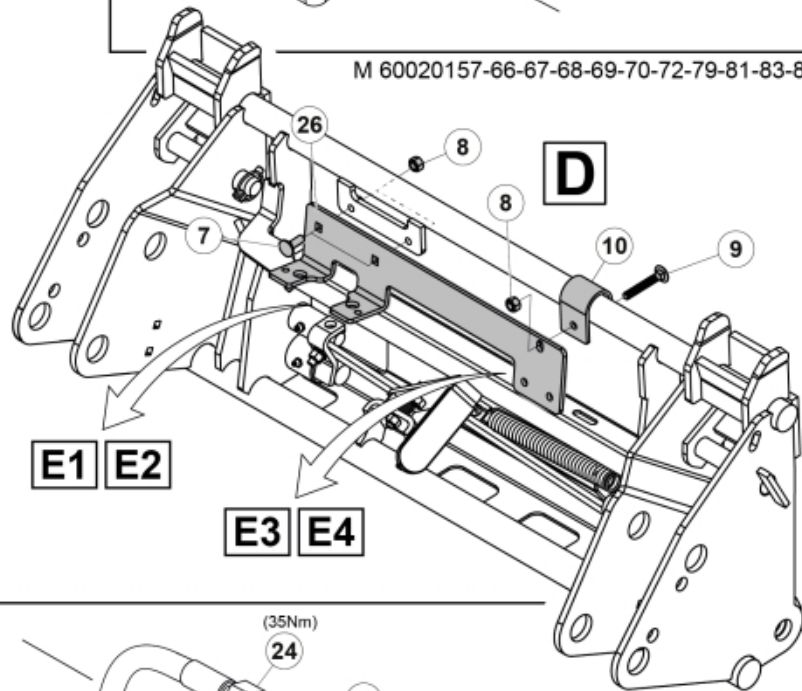

Remove existing 3rd service parts from tool carrier.

**B**

M 60020157-66-67-68-69-70-72-79-81-83-84-88

ISO-A = D + E1 + E3  
 SelectoFix = D + E2 + E3  
 Dual SelectoFix = D + E2 + E4

**E3**

M 60020157-66-67-68-69-70-72-79-81-83-84-88\_2

ISO-A = F + G1  
 SelectoFix = F + G2  
 Dual SelectoFix = F + G3

M 60020157-66-67-68-69-70-72-79-81-83-84-88\_3

**Part assemblies**      4th service, ISO-A BigBM

| <b>PartNo</b> | <b>Pos</b> | <b>Qty</b> | <b>Name</b>              | <b>Specifications</b>  |
|---------------|------------|------------|--------------------------|--|
| 60020166      |            | 1          | 4th service, ISO-A BigBM |  |
| 5004919       | 2          | 2          | Screw                    | MC6S M8x16   |
| 60032063      | 6          | 1          | Cable                    | 4th service. (replaces 60015907)   |
| 5006002       | 7          | 2          | Screw                    | MVBF 10x30   |
| 5011554       | 8          | 2          | Nut                      | Loc-King M10   |
| 60019369      | 11         | 1          | Hose cover               |  |
| 4501105       | 12         | 1          | Block cpl                | 4th service, Replaces 60011052, 01/03/2019 00:00:00                          |
| 1120011       | 13         | 1          | Adaptor                  | R1/2"-R3/8"  |
| 1120158       | 14         | 1          | Adaptor                  | R 1/2" - R 3/8"  |
| 5013853       | 15         | 6          | Dowty washer             | Tredo 1/2", Part is included in kit 60007907<br>Hose cpl., 9032177 Hose cpl. |
| 5022159       | 17         | 2          | Washer, blue             |  |
| 5022157       | 18         | 2          | Washer, red              |  |
| 5044131       | 19         | 4          | Quick Coupling           | R 1/2"   |
| 60014229      | 23         | 2          | Hose                     | 3/8" L=1275 1/2GRLMA - 3/8G90LMA   |
| 60013878      | 28         | 1          | Bracket                  |  |