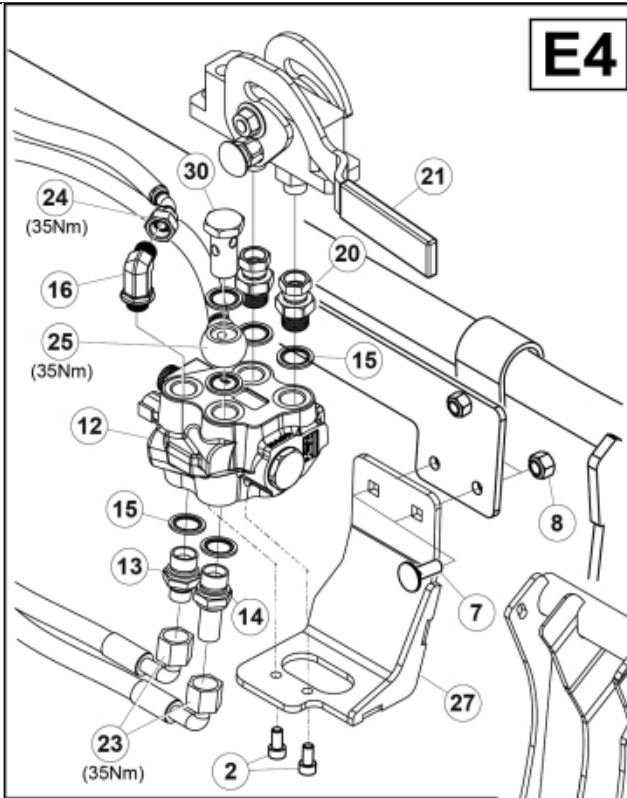

Remove existing 3rd service parts from tool carrier.

**B**

M 60020157-66-67-68-69-70-72-79-81-83-84-88

ISO-A = D + E1 + E3  
 SelectoFix = D + E2 + E3  
 Dual SelectoFix = D + E2 + E4

**E3**

M 60020157-66-67-68-69-70-72-79-81-83-84-88\_2

ISO-A = F + G1  
 SelectoFix = F + G2  
 Dual SelectoFix = F + G3

M 60020157-66-67-68-69-70-72-79-81-83-84-88\_3

**Part assemblies**      4th service, ISO-A BigBM

| <b>PartNo</b> | <b>Pos</b> | <b>Qty</b> | <b>Name</b>              | <b>Specifications</b>  |
|---------------|------------|------------|--------------------------|--|
| 60020166      |            | 1          | 4th service, ISO-A BigBM |  |
| 5004919       | 2          | 2          | Screw                    | MC6S M8x16   |
| 60032063      | 6          | 1          | Cable                    | 4th service. (replaces 60015907)   |
| 5006002       | 7          | 2          | Screw                    | MVBF 10x30   |
| 5011554       | 8          | 2          | Nut                      | Loc-King M10   |
| 60019369      | 11         | 1          | Hose cover               |  |
| 4501105       | 12         | 1          | Block cpl                | 4th service, Replaces 60011052, 01/03/2019 00:00:00                          |
| 1120011       | 13         | 1          | Adaptor                  | R1/2"-R3/8"  |
| 1120158       | 14         | 1          | Adaptor                  | R 1/2" - R 3/8"  |
| 5013853       | 15         | 6          | Dowty washer             | Tredo 1/2", Part is included in kit 60007907<br>Hose cpl., 9032177 Hose cpl. |
| 5022159       | 17         | 2          | Washer, blue             |  |
| 5022157       | 18         | 2          | Washer, red              |  |
| 5044131       | 19         | 4          | Quick Coupling           | R 1/2"   |
| 60014229      | 23         | 2          | Hose                     | 3/8" L=1275 1/2GRLMA - 3/8G90LMA   |
| 60013878      | 28         | 1          | Bracket                  |  |