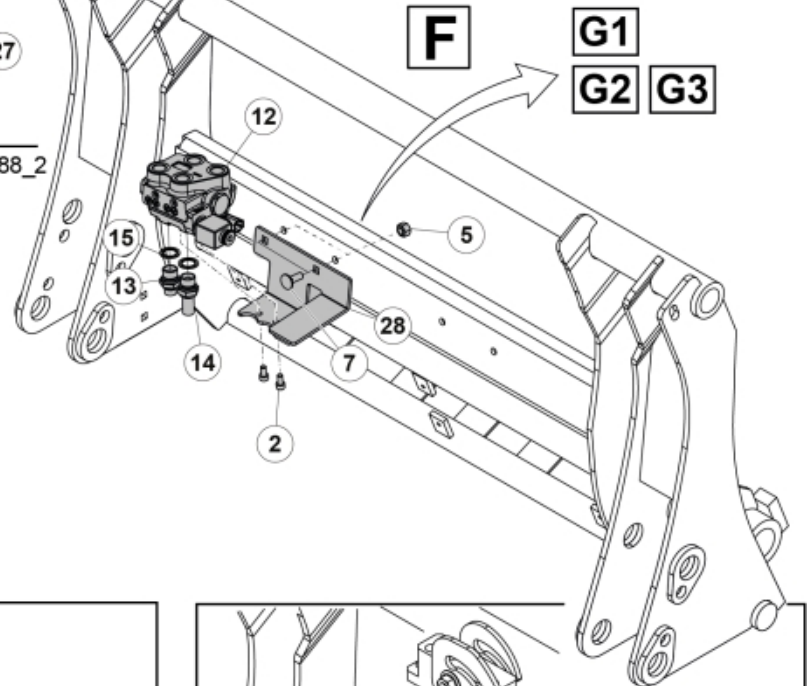

Remove existing 3rd service parts from tool carrier.

**B**

M 60020157-66-67-68-69-70-72-79-81-83-84-88

ISO-A = D + E1 + E3  
 SelectoFix = D + E2 + E3  
 Dual SelectoFix = D + E2 + E4

**E3**

M 60020157-66-67-68-69-70-72-79-81-83-84-88\_2

ISO-A = F + G1  
 SelectoFix = F + G2  
 Dual SelectoFix = F + G3

M 60020157-66-67-68-69-70-72-79-81-83-84-88\_3

**Part assemblies**      4th service, ISO-A BigBM

| <b>PartNo</b> | <b>Pos</b> | <b>Qty</b> | <b>Name</b>              | <b>Specifications</b>  |
|---------------|------------|------------|--------------------------|--|
| 60020166      |            | 1          | 4th service, ISO-A BigBM |  |
| 5004919       | 2          | 2          | Screw                    | MC6S M8x16   |
| 60032063      | 6          | 1          | Cable                    | 4th service. (replaces 60015907)   |
| 5006002       | 7          | 2          | Screw                    | MVBF 10x30   |
| 5011554       | 8          | 2          | Nut                      | Loc-King M10   |
| 60019369      | 11         | 1          | Hose cover               |  |
| 4501105       | 12         | 1          | Block cpl                | 4th service, Replaces 60011052, 01/03/2019 00:00:00                          |
| 1120011       | 13         | 1          | Adaptor                  | R1/2"-R3/8"  |
| 1120158       | 14         | 1          | Adaptor                  | R 1/2" - R 3/8"  |
| 5013853       | 15         | 6          | Dowty washer             | Tredo 1/2", Part is included in kit 60007907<br>Hose cpl., 9032177 Hose cpl. |
| 5022159       | 17         | 2          | Washer, blue             |  |
| 5022157       | 18         | 2          | Washer, red              |  |
| 5044131       | 19         | 4          | Quick Coupling           | R 1/2"   |
| 60014229      | 23         | 2          | Hose                     | 3/8" L=1275 1/2GRLMA - 3/8G90LMA   |
| 60013878      | 28         | 1          | Bracket                  |  |