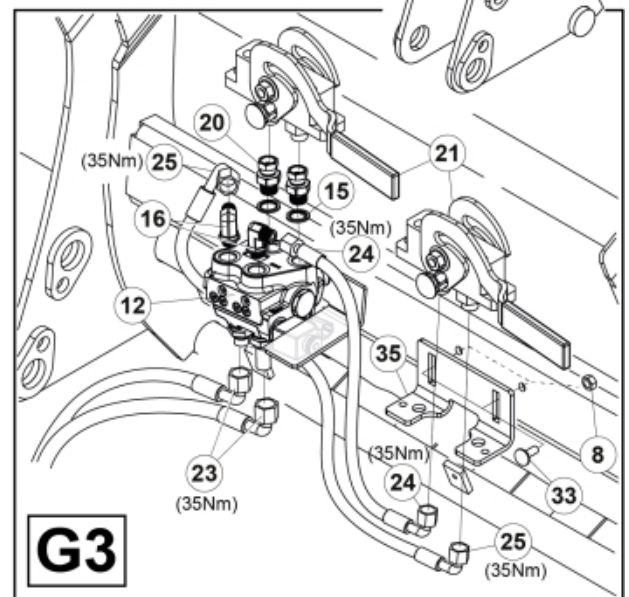

Remove existing 3rd service parts from tool carrier.

**B**

M 60020157-66-67-68-69-70-72-79-81-83-84-88

ISO-A = D + E1 + E3  
 SelectoFix = D + E2 + E3  
 Dual SelectoFix = D + E2 + E4

**E3**

M 60020157-66-67-68-69-70-72-79-81-83-84-88\_2

ISO-A = F + G1  
 SelectoFix = F + G2  
 Dual SelectoFix = F + G3

M 60020157-66-67-68-69-70-72-79-81-83-84-88\_3

**Part assemblies**      4th service, ISO-A BigBM

| <b>PartNo</b> | <b>Pos</b> | <b>Qty</b> | <b>Name</b>              | <b>Specifications</b>  |
|---------------|------------|------------|--------------------------|--|
| 60020166      |            | 1          | 4th service, ISO-A BigBM |  |
| 5004919       | 2          | 2          | Screw                    | MC6S M8x16   |
| 60032063      | 6          | 1          | Cable                    | 4th service. (replaces 60015907)   |
| 5006002       | 7          | 2          | Screw                    | MVBF 10x30   |
| 5011554       | 8          | 2          | Nut                      | Loc-King M10   |
| 60019369      | 11         | 1          | Hose cover               |  |
| 4501105       | 12         | 1          | Block cpl                | 4th service, Replaces 60011052, 01/03/2019 00:00:00                          |
| 1120011       | 13         | 1          | Adaptor                  | R1/2"-R3/8"  |
| 1120158       | 14         | 1          | Adaptor                  | R 1/2" - R 3/8"  |
| 5013853       | 15         | 6          | Dowty washer             | Tredo 1/2", Part is included in kit 60007907<br>Hose cpl., 9032177 Hose cpl. |
| 5022159       | 17         | 2          | Washer, blue             |  |
| 5022157       | 18         | 2          | Washer, red              |  |
| 5044131       | 19         | 4          | Quick Coupling           | R 1/2"   |
| 60014229      | 23         | 2          | Hose                     | 3/8" L=1275 1/2GRLMA - 3/8G90LMA   |
| 60013878      | 28         | 1          | Bracket                  |  |