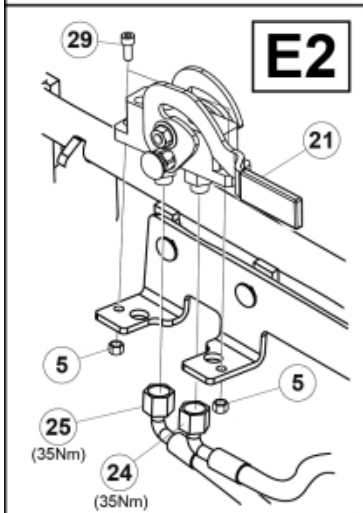

Remove existing 3rd service parts from tool carrier.

**B**

M 60020157-66-67-68-69-70-72-79-81-83-84-88

ISO-A = D + E1 + E3  
 SelectoFix = D + E2 + E3  
 Dual SelectoFix = D + E2 + E4

**E3**

M 60020157-66-67-68-69-70-72-79-81-83-84-88\_2

ISO-A = F + G1  
 SelectoFix = F + G2  
 Dual SelectoFix = F + G3

M 60020157-66-67-68-69-70-72-79-81-83-84-88\_3

**Part assemblies**      4th service, ISO-A BigBM

| <b>PartNo</b> | <b>Pos</b> | <b>Qty</b> | <b>Name</b>              | <b>Specifications</b>  |
|---------------|------------|------------|--------------------------|--|
| 60020166      |            | 1          | 4th service, ISO-A BigBM |  |
| 5004919       | 2          | 2          | Screw                    | MC6S M8x16   |
| 60032063      | 6          | 1          | Cable                    | 4th service. (replaces 60015907)   |
| 5006002       | 7          | 2          | Screw                    | MVBF 10x30   |
| 5011554       | 8          | 2          | Nut                      | Loc-King M10   |
| 60019369      | 11         | 1          | Hose cover               |  |
| 4501105       | 12         | 1          | Block cpl                | 4th service, Replaces 60011052, 01/03/2019 00:00:00                          |
| 1120011       | 13         | 1          | Adaptor                  | R1/2"-R3/8"  |
| 1120158       | 14         | 1          | Adaptor                  | R 1/2" - R 3/8"  |
| 5013853       | 15         | 6          | Dowty washer             | Tredo 1/2", Part is included in kit 60007907<br>Hose cpl., 9032177 Hose cpl. |
| 5022159       | 17         | 2          | Washer, blue             |  |
| 5022157       | 18         | 2          | Washer, red              |  |
| 5044131       | 19         | 4          | Quick Coupling           | R 1/2"   |
| 60014229      | 23         | 2          | Hose                     | 3/8" L=1275 1/2GRLMA - 3/8G90LMA   |
| 60013878      | 28         | 1          | Bracket                  |  |