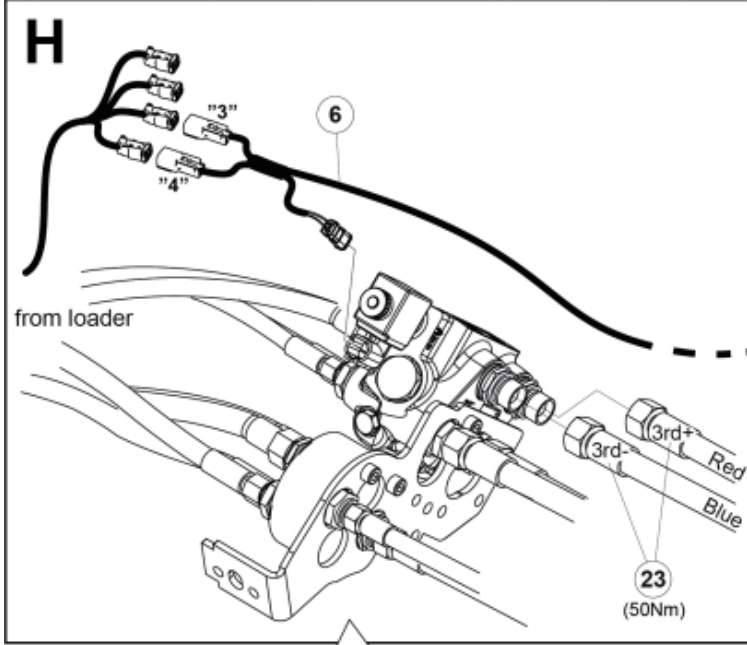

Remove existing 3rd service parts from tool carrier.

**B**

M 60020157-66-67-68-69-70-72-79-81-83-84-88

ISO-A = D + E1 + E3  
 SelectoFix = D + E2 + E3  
 Dual SelectoFix = D + E2 + E4

**E3**

M 60020157-66-67-68-69-70-72-79-81-83-84-88\_2

ISO-A = F + G1  
 SelectoFix = F + G2  
 Dual SelectoFix = F + G3

M 60020157-66-67-68-69-70-72-79-81-83-84-88\_3

**Part assemblies**      4th service, ISO-A BigBM

| <b>PartNo</b> | <b>Pos</b> | <b>Qty</b> | <b>Name</b>              | <b>Specifications</b>  |
|---------------|------------|------------|--------------------------|--|
| 60020166      |            | 1          | 4th service, ISO-A BigBM |  |
| 5004919       | 2          | 2          | Screw                    | MC6S M8x16   |
| 60032063      | 6          | 1          | Cable                    | 4th service. (replaces 60015907)   |
| 5006002       | 7          | 2          | Screw                    | MVBF 10x30   |
| 5011554       | 8          | 2          | Nut                      | Loc-King M10   |
| 60019369      | 11         | 1          | Hose cover               |  |
| 4501105       | 12         | 1          | Block cpl                | 4th service, Replaces 60011052, 01/03/2019 00:00:00                          |
| 1120011       | 13         | 1          | Adaptor                  | R1/2"-R3/8"  |
| 1120158       | 14         | 1          | Adaptor                  | R 1/2" - R 3/8"  |
| 5013853       | 15         | 6          | Dowty washer             | Tredo 1/2", Part is included in kit 60007907<br>Hose cpl., 9032177 Hose cpl. |
| 5022159       | 17         | 2          | Washer, blue             |  |
| 5022157       | 18         | 2          | Washer, red              |  |
| 5044131       | 19         | 4          | Quick Coupling           | R 1/2"   |
| 60014229      | 23         | 2          | Hose                     | 3/8" L=1275 1/2GRLMA - 3/8G90LMA   |
| 60013878      | 28         | 1          | Bracket                  |  |