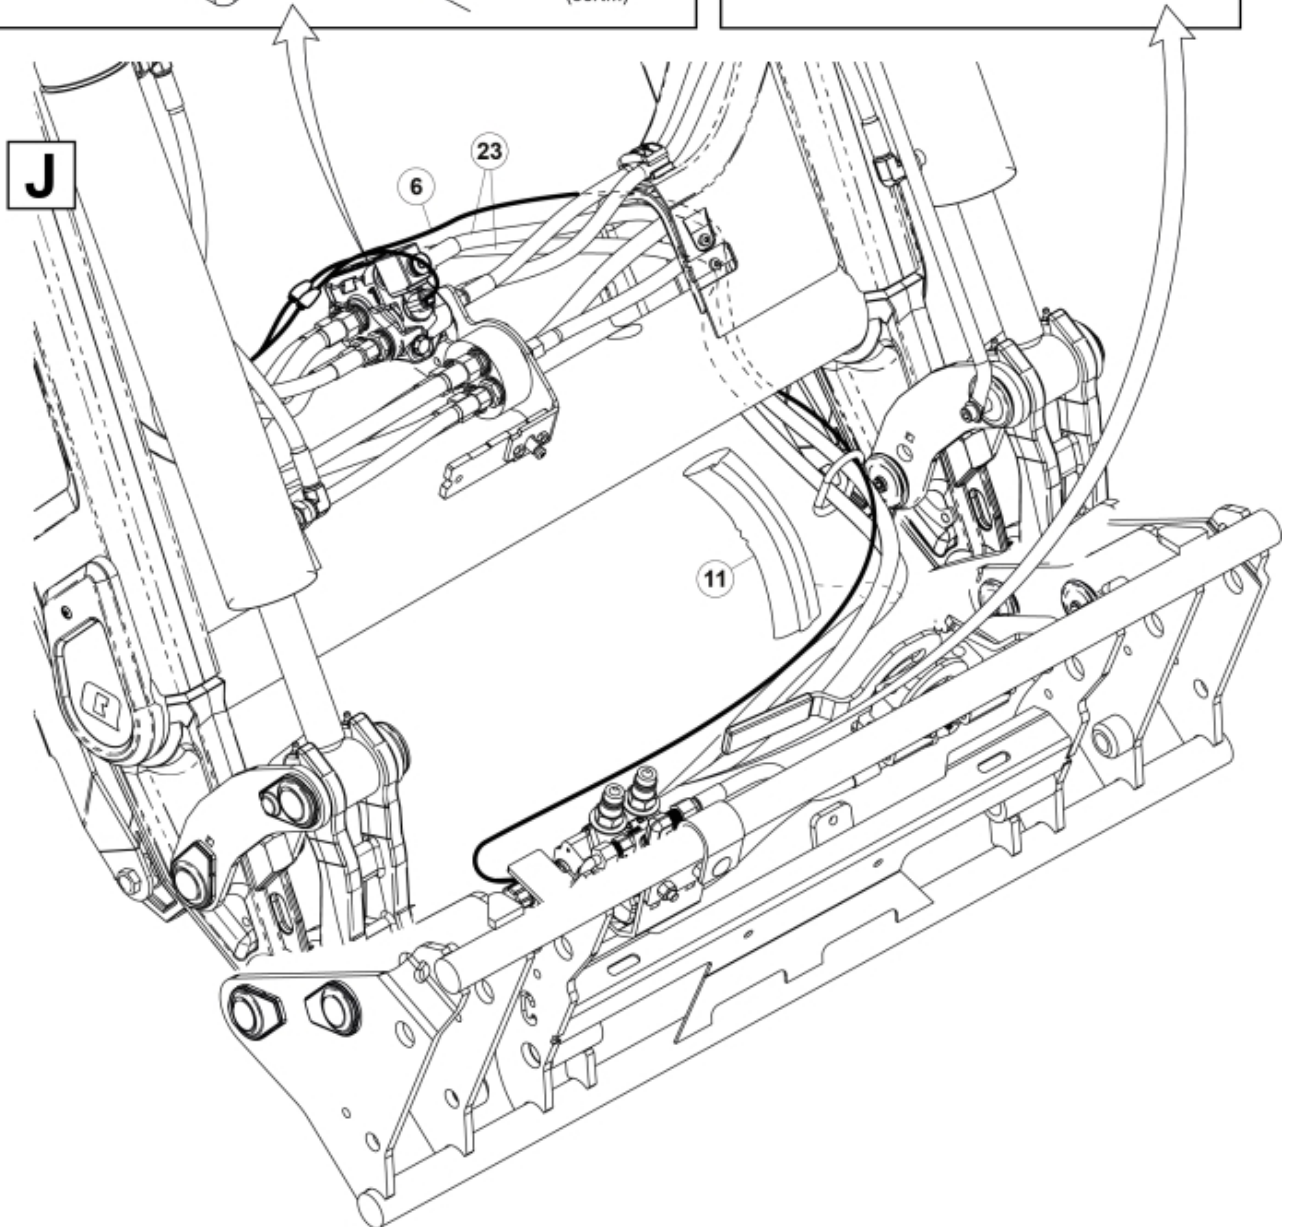

Remove existing 3rd service parts from tool carrier.

**B**

M 60020157-66-67-68-69-70-72-79-81-83-84-88

ISO-A = D + E1 + E3  
 SelectoFix = D + E2 + E3  
 Dual SelectoFix = D + E2 + E4

**E3**

M 60020157-66-67-68-69-70-72-79-81-83-84-88\_2

ISO-A = F + G1  
 SelectoFix = F + G2  
 Dual SelectoFix = F + G3

M 60020157-66-67-68-69-70-72-79-81-83-84-88\_3

**Part assemblies**      4th service, ISO-A BigBM

| <b>PartNo</b> | <b>Pos</b> | <b>Qty</b> | <b>Name</b>              | <b>Specifications</b>  |
|---------------|------------|------------|--------------------------|--|
| 60020166      |            | 1          | 4th service, ISO-A BigBM |  |
| 5004919       | 2          | 2          | Screw                    | MC6S M8x16   |
| 60032063      | 6          | 1          | Cable                    | 4th service. (replaces 60015907)   |
| 5006002       | 7          | 2          | Screw                    | MVBF 10x30   |
| 5011554       | 8          | 2          | Nut                      | Loc-King M10   |
| 60019369      | 11         | 1          | Hose cover               |  |
| 4501105       | 12         | 1          | Block cpl                | 4th service, Replaces 60011052, 01/03/2019 00:00:00                          |
| 1120011       | 13         | 1          | Adaptor                  | R1/2"-R3/8"  |
| 1120158       | 14         | 1          | Adaptor                  | R 1/2" - R 3/8"  |
| 5013853       | 15         | 6          | Dowty washer             | Tredo 1/2", Part is included in kit 60007907<br>Hose cpl., 9032177 Hose cpl. |
| 5022159       | 17         | 2          | Washer, blue             |  |
| 5022157       | 18         | 2          | Washer, red              |  |
| 5044131       | 19         | 4          | Quick Coupling           | R 1/2"   |
| 60014229      | 23         | 2          | Hose                     | 3/8" L=1275 1/2GRLMA - 3/8G90LMA   |
| 60013878      | 28         | 1          | Bracket                  |  |