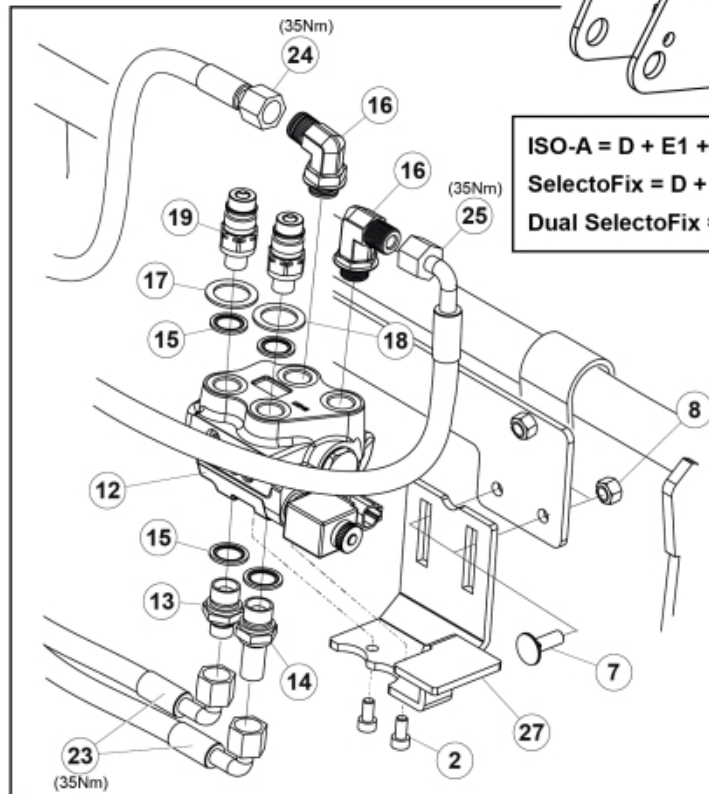

Remove existing 3rd service parts from tool carrier.

**B**

M 60020157-66-67-68-69-70-72-79-81-83-84-88

ISO-A = D + E1 + E3  
 SelectoFix = D + E2 + E3  
 Dual SelectoFix = D + E2 + E4

**E3**

M 60020157-66-67-68-69-70-72-79-81-83-84-88\_2

ISO-A = F + G1  
 SelectoFix = F + G2  
 Dual SelectoFix = F + G3

M 60020157-66-67-68-69-70-72-79-81-83-84-88\_3

**Part assemblies**      4th service, ISO-A BigBM

| <b>PartNo</b> | <b>Pos</b> | <b>Qty</b> | <b>Name</b>              | <b>Specifications</b>  |
|---------------|------------|------------|--------------------------|--|
| 60020166      |            | 1          | 4th service, ISO-A BigBM |  |
| 5004919       | 2          | 2          | Screw                    | MC6S M8x16   |
| 60032063      | 6          | 1          | Cable                    | 4th service. (replaces 60015907)   |
| 5006002       | 7          | 2          | Screw                    | MVBF 10x30   |
| 5011554       | 8          | 2          | Nut                      | Loc-King M10   |
| 60019369      | 11         | 1          | Hose cover               |  |
| 4501105       | 12         | 1          | Block cpl                | 4th service, Replaces 60011052, 01/03/2019 00:00:00                          |
| 1120011       | 13         | 1          | Adaptor                  | R1/2"-R3/8"  |
| 1120158       | 14         | 1          | Adaptor                  | R 1/2" - R 3/8"  |
| 5013853       | 15         | 6          | Dowty washer             | Tredo 1/2", Part is included in kit 60007907<br>Hose cpl., 9032177 Hose cpl. |
| 5022159       | 17         | 2          | Washer, blue             |  |
| 5022157       | 18         | 2          | Washer, red              |  |
| 5044131       | 19         | 4          | Quick Coupling           | R 1/2"   |
| 60014229      | 23         | 2          | Hose                     | 3/8" L=1275 1/2GRLMA - 3/8G90LMA   |
| 60013878      | 28         | 1          | Bracket                  |  |