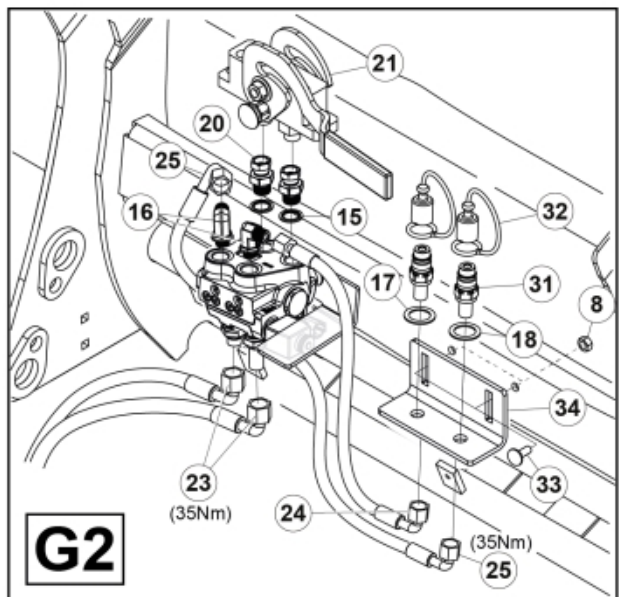

Remove existing 3rd service parts from tool carrier.

**B**

M 60020157-66-67-68-69-70-72-79-81-83-84-88

ISO-A = D + E1 + E3  
 SelectoFix = D + E2 + E3  
 Dual SelectoFix = D + E2 + E4

**E3**

M 60020157-66-67-68-69-70-72-79-81-83-84-88\_2

ISO-A = F + G1  
 SelectoFix = F + G2  
 Dual SelectoFix = F + G3

M 60020157-66-67-68-69-70-72-79-81-83-84-88\_3

**Part assemblies**      4th service, ISO-A BigBM

| <b>PartNo</b> | <b>Pos</b> | <b>Qty</b> | <b>Name</b>              | <b>Specifications</b>  |
|---------------|------------|------------|--------------------------|--|
| 60020166      |            | 1          | 4th service, ISO-A BigBM |  |
| 5004919       | 2          | 2          | Screw                    | MC6S M8x16   |
| 60032063      | 6          | 1          | Cable                    | 4th service. (replaces 60015907)   |
| 5006002       | 7          | 2          | Screw                    | MVBF 10x30   |
| 5011554       | 8          | 2          | Nut                      | Loc-King M10   |
| 60019369      | 11         | 1          | Hose cover               |  |
| 4501105       | 12         | 1          | Block cpl                | 4th service, Replaces 60011052, 01/03/2019 00:00:00                          |
| 1120011       | 13         | 1          | Adaptor                  | R1/2"-R3/8"  |
| 1120158       | 14         | 1          | Adaptor                  | R 1/2" - R 3/8"  |
| 5013853       | 15         | 6          | Dowty washer             | Tredo 1/2", Part is included in kit 60007907<br>Hose cpl., 9032177 Hose cpl. |
| 5022159       | 17         | 2          | Washer, blue             |  |
| 5022157       | 18         | 2          | Washer, red              |  |
| 5044131       | 19         | 4          | Quick Coupling           | R 1/2"   |
| 60014229      | 23         | 2          | Hose                     | 3/8" L=1275 1/2GRLMA - 3/8G90LMA   |
| 60013878      | 28         | 1          | Bracket                  |  |