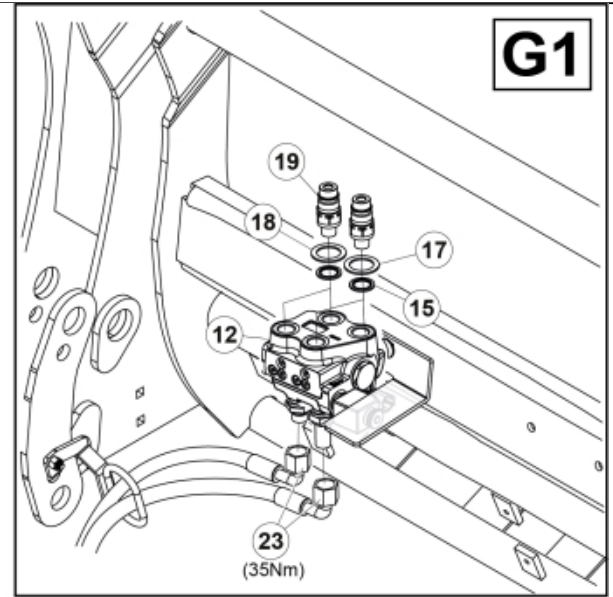

Remove existing 3rd service parts from tool carrier.

**B**

M 60020157-66-67-68-69-70-72-79-81-83-84-88

ISO-A = D + E1 + E3  
 SelectoFix = D + E2 + E3  
 Dual SelectoFix = D + E2 + E4

**E3**

M 60020157-66-67-68-69-70-72-79-81-83-84-88\_2

ISO-A = F + G1  
 SelectoFix = F + G2  
 Dual SelectoFix = F + G3

M 60020157-66-67-68-69-70-72-79-81-83-84-88\_3

**Part assemblies**      4th service, ISO-A BigBM

| <b>PartNo</b> | <b>Pos</b> | <b>Qty</b> | <b>Name</b>              | <b>Specifications</b>  |
|---------------|------------|------------|--------------------------|--|
| 60020166      |            | 1          | 4th service, ISO-A BigBM |  |
| 5004919       | 2          | 2          | Screw                    | MC6S M8x16   |
| 60032063      | 6          | 1          | Cable                    | 4th service. (replaces 60015907)   |
| 5006002       | 7          | 2          | Screw                    | MVBF 10x30   |
| 5011554       | 8          | 2          | Nut                      | Loc-King M10   |
| 60019369      | 11         | 1          | Hose cover               |  |
| 4501105       | 12         | 1          | Block cpl                | 4th service, Replaces 60011052, 01/03/2019 00:00:00                          |
| 1120011       | 13         | 1          | Adaptor                  | R1/2"-R3/8"  |
| 1120158       | 14         | 1          | Adaptor                  | R 1/2" - R 3/8"  |
| 5013853       | 15         | 6          | Dowty washer             | Tredo 1/2", Part is included in kit 60007907<br>Hose cpl., 9032177 Hose cpl. |
| 5022159       | 17         | 2          | Washer, blue             |  |
| 5022157       | 18         | 2          | Washer, red              |  |
| 5044131       | 19         | 4          | Quick Coupling           | R 1/2"   |
| 60014229      | 23         | 2          | Hose                     | 3/8" L=1275 1/2GRLMA - 3/8G90LMA   |
| 60013878      | 28         | 1          | Bracket                  |  |