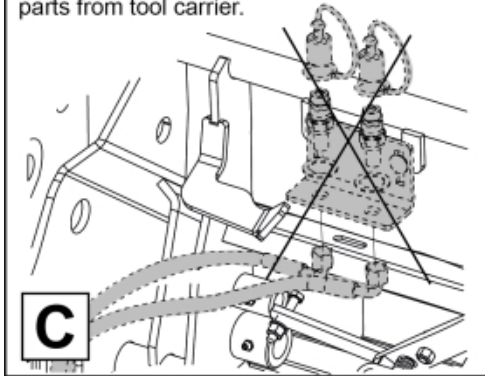

Remove existing 3rd service parts from tool carrier.

**B**

M 60020157-66-67-68-69-70-72-79-81-83-84-88

ISO-A = D + E1 + E3  
 SelectoFix = D + E2 + E3  
 Dual SelectoFix = D + E2 + E4

**E3**

M 60020157-66-67-68-69-70-72-79-81-83-84-88\_2

ISO-A = F + G1  
 SelectoFix = F + G2  
 Dual SelectoFix = F + G3

M 60020157-66-67-68-69-70-72-79-81-83-84-88\_3

**Part assemblies**      4th service, ISO-A BigBM

| <b>PartNo</b> | <b>Pos</b> | <b>Qty</b> | <b>Name</b>              | <b>Specifications</b>  |
|---------------|------------|------------|--------------------------|--|
| 60020166      |            | 1          | 4th service, ISO-A BigBM |  |
| 5004919       | 2          | 2          | Screw                    | MC6S M8x16   |
| 60032063      | 6          | 1          | Cable                    | 4th service. (replaces 60015907)   |
| 5006002       | 7          | 2          | Screw                    | MVBF 10x30   |
| 5011554       | 8          | 2          | Nut                      | Loc-King M10   |
| 60019369      | 11         | 1          | Hose cover               |  |
| 4501105       | 12         | 1          | Block cpl                | 4th service, Replaces 60011052, 01/03/2019 00:00:00                          |
| 1120011       | 13         | 1          | Adaptor                  | R1/2"-R3/8"  |
| 1120158       | 14         | 1          | Adaptor                  | R 1/2" - R 3/8"  |
| 5013853       | 15         | 6          | Dowty washer             | Tredo 1/2", Part is included in kit 60007907<br>Hose cpl., 9032177 Hose cpl. |
| 5022159       | 17         | 2          | Washer, blue             |  |
| 5022157       | 18         | 2          | Washer, red              |  |
| 5044131       | 19         | 4          | Quick Coupling           | R 1/2"   |
| 60014229      | 23         | 2          | Hose                     | 3/8" L=1275 1/2GRLMA - 3/8G90LMA   |
| 60013878      | 28         | 1          | Bracket                  |  |