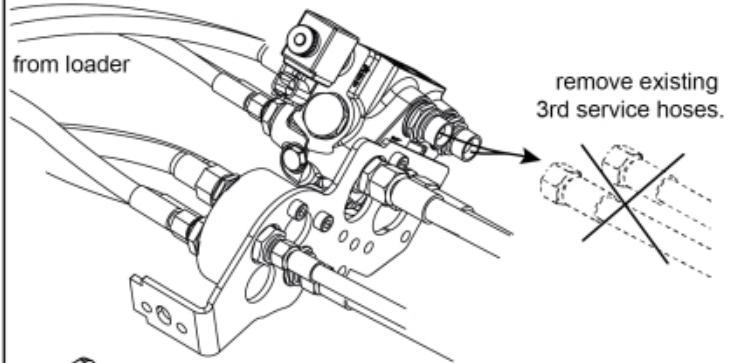

Remove existing 3rd service parts from tool carrier.

**B**

M 60020157-66-67-68-69-70-72-79-81-83-84-88

ISO-A = D + E1 + E3  
 SelectoFix = D + E2 + E3  
 Dual SelectoFix = D + E2 + E4

**E3**

M 60020157-66-67-68-69-70-72-79-81-83-84-88\_2

ISO-A = F + G1  
 SelectoFix = F + G2  
 Dual SelectoFix = F + G3

M 60020157-66-67-68-69-70-72-79-81-83-84-88\_3

**Part assemblies**      4th service, ISO-A BigBM

| <b>PartNo</b> | <b>Pos</b> | <b>Qty</b> | <b>Name</b>              | <b>Specifications</b>  |
|---------------|------------|------------|--------------------------|--|
| 60020166      |            | 1          | 4th service, ISO-A BigBM |  |
| 5004919       | 2          | 2          | Screw                    | MC6S M8x16   |
| 60032063      | 6          | 1          | Cable                    | 4th service. (replaces 60015907)   |
| 5006002       | 7          | 2          | Screw                    | MVBF 10x30   |
| 5011554       | 8          | 2          | Nut                      | Loc-King M10   |
| 60019369      | 11         | 1          | Hose cover               |  |
| 4501105       | 12         | 1          | Block cpl                | 4th service, Replaces 60011052, 01/03/2019 00:00:00                          |
| 1120011       | 13         | 1          | Adaptor                  | R1/2"-R3/8"  |
| 1120158       | 14         | 1          | Adaptor                  | R 1/2" - R 3/8"  |
| 5013853       | 15         | 6          | Dowty washer             | Tredo 1/2", Part is included in kit 60007907<br>Hose cpl., 9032177 Hose cpl. |
| 5022159       | 17         | 2          | Washer, blue             |  |
| 5022157       | 18         | 2          | Washer, red              |  |
| 5044131       | 19         | 4          | Quick Coupling           | R 1/2"   |
| 60014229      | 23         | 2          | Hose                     | 3/8" L=1275 1/2GRLMA - 3/8G90LMA   |
| 60013878      | 28         | 1          | Bracket                  |  |