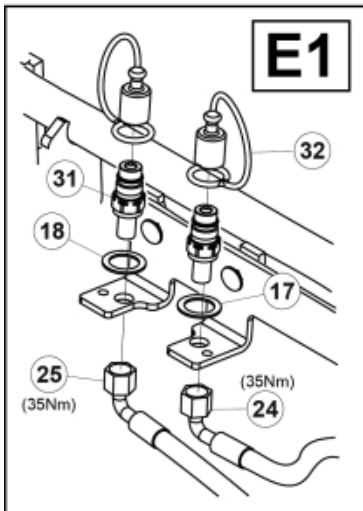

Remove existing 3rd service parts from tool carrier.

**B**

M 60020157-66-67-68-69-70-72-79-81-83-84-88

ISO-A = D + E1 + E3  
 SelectoFix = D + E2 + E3  
 Dual SelectoFix = D + E2 + E4

**E3**

M 60020157-66-67-68-69-70-72-79-81-83-84-88\_2

ISO-A = F + G1  
 SelectoFix = F + G2  
 Dual SelectoFix = F + G3

M 60020157-66-67-68-69-70-72-79-81-83-84-88\_3

**Part assemblies**      4th service, ISO-A BigBM

| <b>PartNo</b> | <b>Pos</b> | <b>Qty</b> | <b>Name</b>              | <b>Specifications</b>  |
|---------------|------------|------------|--------------------------|--|
| 60020166      |            | 1          | 4th service, ISO-A BigBM |  |
| 5004919       | 2          | 2          | Screw                    | MC6S M8x16   |
| 60032063      | 6          | 1          | Cable                    | 4th service. (replaces 60015907)   |
| 5006002       | 7          | 2          | Screw                    | MVBF 10x30   |
| 5011554       | 8          | 2          | Nut                      | Loc-King M10   |
| 60019369      | 11         | 1          | Hose cover               |  |
| 4501105       | 12         | 1          | Block cpl                | 4th service, Replaces 60011052, 01/03/2019 00:00:00                          |
| 1120011       | 13         | 1          | Adaptor                  | R1/2"-R3/8"  |
| 1120158       | 14         | 1          | Adaptor                  | R 1/2" - R 3/8"  |
| 5013853       | 15         | 6          | Dowty washer             | Tredo 1/2", Part is included in kit 60007907<br>Hose cpl., 9032177 Hose cpl. |
| 5022159       | 17         | 2          | Washer, blue             |  |
| 5022157       | 18         | 2          | Washer, red              |  |
| 5044131       | 19         | 4          | Quick Coupling           | R 1/2"   |
| 60014229      | 23         | 2          | Hose                     | 3/8" L=1275 1/2GRLMA - 3/8G90LMA   |
| 60013878      | 28         | 1          | Bracket                  |  |