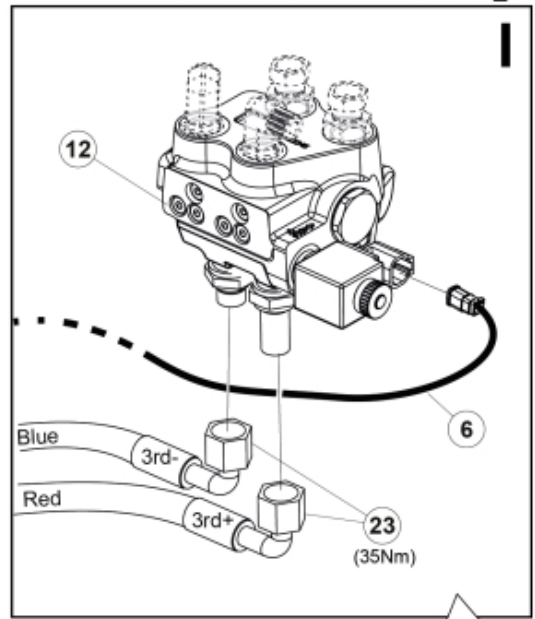

Remove existing 3rd service parts from tool carrier.

**B**

M 60020157-66-67-68-69-70-72-79-81-83-84-88

ISO-A = D + E1 + E3  
 SelectoFix = D + E2 + E3  
 Dual SelectoFix = D + E2 + E4

**E3**

M 60020157-66-67-68-69-70-72-79-81-83-84-88\_2

ISO-A = F + G1  
 SelectoFix = F + G2  
 Dual SelectoFix = F + G3

M 60020157-66-67-68-69-70-72-79-81-83-84-88\_3

**Part assemblies**      4th service, ISO-A BigBM

| <b>PartNo</b> | <b>Pos</b> | <b>Qty</b> | <b>Name</b>              | <b>Specifications</b>  |
|---------------|------------|------------|--------------------------|--|
| 60020166      |            | 1          | 4th service, ISO-A BigBM |  |
| 5004919       | 2          | 2          | Screw                    | MC6S M8x16   |
| 60032063      | 6          | 1          | Cable                    | 4th service. (replaces 60015907)   |
| 5006002       | 7          | 2          | Screw                    | MVBF 10x30   |
| 5011554       | 8          | 2          | Nut                      | Loc-King M10   |
| 60019369      | 11         | 1          | Hose cover               |  |
| 4501105       | 12         | 1          | Block cpl                | 4th service, Replaces 60011052, 01/03/2019 00:00:00                          |
| 1120011       | 13         | 1          | Adaptor                  | R1/2"-R3/8"  |
| 1120158       | 14         | 1          | Adaptor                  | R 1/2" - R 3/8"  |
| 5013853       | 15         | 6          | Dowty washer             | Tredo 1/2", Part is included in kit 60007907<br>Hose cpl., 9032177 Hose cpl. |
| 5022159       | 17         | 2          | Washer, blue             |  |
| 5022157       | 18         | 2          | Washer, red              |  |
| 5044131       | 19         | 4          | Quick Coupling           | R 1/2"   |
| 60014229      | 23         | 2          | Hose                     | 3/8" L=1275 1/2GRLMA - 3/8G90LMA   |
| 60013878      | 28         | 1          | Bracket                  |  |