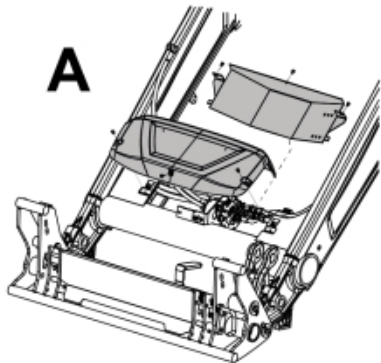

Remove existing 3rd service parts from tool carrier.

**B**

M 60020157-66-67-68-69-70-72-79-81-83-84-88

ISO-A = D + E1 + E3  
 SelectoFix = D + E2 + E3  
 Dual SelectoFix = D + E2 + E4

**E3**

M 60020157-66-67-68-69-70-72-79-81-83-84-88\_2

ISO-A = F + G1  
 SelectoFix = F + G2  
 Dual SelectoFix = F + G3

M 60020157-66-67-68-69-70-72-79-81-83-84-88\_3

**Part assemblies**      4th service, ISO-A BigBM

| <b>PartNo</b> | <b>Pos</b> | <b>Qty</b> | <b>Name</b>              | <b>Specifications</b>  |
|---------------|------------|------------|--------------------------|--|
| 60020166      |            | 1          | 4th service, ISO-A BigBM |  |
| 5004919       | 2          | 2          | Screw                    | MC6S M8x16   |
| 60032063      | 6          | 1          | Cable                    | 4th service. (replaces 60015907)   |
| 5006002       | 7          | 2          | Screw                    | MVBF 10x30   |
| 5011554       | 8          | 2          | Nut                      | Loc-King M10   |
| 60019369      | 11         | 1          | Hose cover               |  |
| 4501105       | 12         | 1          | Block cpl                | 4th service, Replaces 60011052, 01/03/2019 00:00:00                          |
| 1120011       | 13         | 1          | Adaptor                  | R1/2"-R3/8"  |
| 1120158       | 14         | 1          | Adaptor                  | R 1/2" - R 3/8"  |
| 5013853       | 15         | 6          | Dowty washer             | Tredo 1/2", Part is included in kit 60007907<br>Hose cpl., 9032177 Hose cpl. |
| 5022159       | 17         | 2          | Washer, blue             |  |
| 5022157       | 18         | 2          | Washer, red              |  |
| 5044131       | 19         | 4          | Quick Coupling           | R 1/2"   |
| 60014229      | 23         | 2          | Hose                     | 3/8" L=1275 1/2GRLMA - 3/8G90LMA   |
| 60013878      | 28         | 1          | Bracket                  |  |