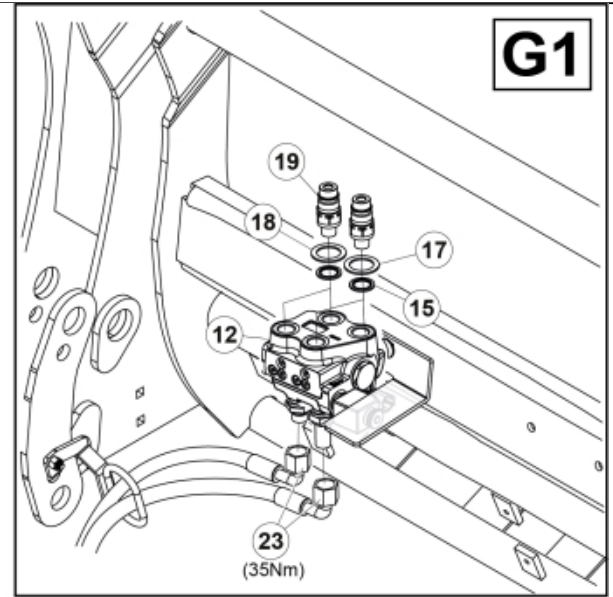

Remove existing 3rd service parts from tool carrier.

B

M 60020157-66-67-68-69-70-72-79-81-83-84-88

A

ISO-A = D + E1 + E3
 SelectoFix = D + E2 + E3
 Dual SelectoFix = D + E2 + E4

M 60020157-66-67-68-69-70-72-79-81-83-84-88_2

ISO-A = F + G1
 SelectoFix = F + G2
 Dual SelectoFix = F + G3

M 60020157-66-67-68-69-70-72-79-81-83-84-88_3

Description DL
Part assemblies 4th service, ISO-A BigBM

PartNo	Pos	Qty	Name	Specifications
60020167		1 PCS	4th service, ISO-A BigBM	
5004919	2	2	Screw	MC6S M8x16
60032063	6	1	Cable	4th service. (replaces 60015907)
5006002	7	2	Screw	MVBF 10x30
5011554	8	2	Nut	Loc-King M10
60019369	11	1	Hose cover	
4501105	12	1	Block cpl	4th service, Replaces 60011052, 01/03/2019 00:00:00
1120011	13	1	Adaptor	R1/2"-R3/8"
1120158	14	1	Adaptor	R 1/2" - R 3/8"
5013853	15	6	Dowty washer	Tredo 1/2", Part is included in kit 60007907 Hose cpl., 9032177 Hose cpl.
5022157	17	2	Washer, red	
5022159	18	2	Washer, blue	
5044131	19	4	Quick Coupling	R 1/2"
60014273	23	2	Hose	3/8" L=1450 1/2GRLMA - 3/8 G90LMA
60013878	28	1	Bracket	