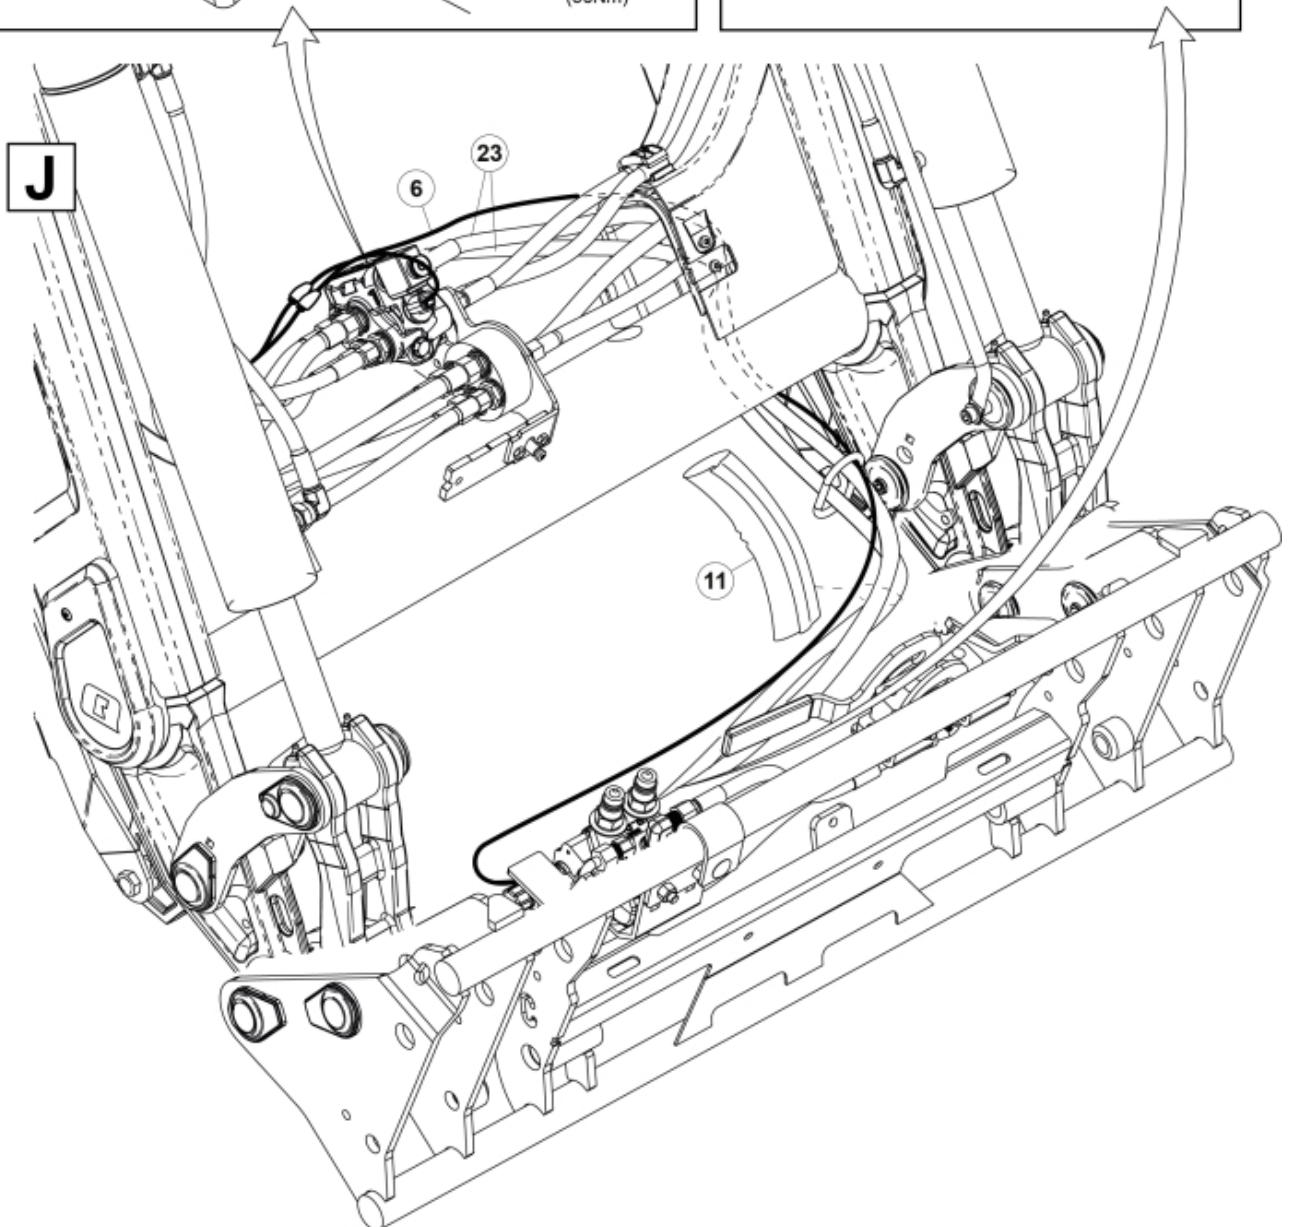

Remove existing 3rd service parts from tool carrier.

B

M 60020157-66-67-68-69-70-72-79-81-83-84-88

A

ISO-A = D + E1 + E3
 SelectoFix = D + E2 + E3
 Dual SelectoFix = D + E2 + E4

M 60020157-66-67-68-69-70-72-79-81-83-84-88_2

ISO-A = F + G1
 SelectoFix = F + G2
 Dual SelectoFix = F + G3

M 60020157-66-67-68-69-70-72-79-81-83-84-88_3

Description DL
Part assemblies 4th service, ISO-A BigBM

PartNo	Pos	Qty	Name	Specifications
60020167		1 PCS	4th service, ISO-A BigBM	
5004919	2	2	Screw	MC6S M8x16
60032063	6	1	Cable	4th service. (replaces 60015907)
5006002	7	2	Screw	MVBF 10x30
5011554	8	2	Nut	Loc-King M10
60019369	11	1	Hose cover	
4501105	12	1	Block cpl	4th service, Replaces 60011052, 01/03/2019 00:00:00
1120011	13	1	Adaptor	R1/2"-R3/8"
1120158	14	1	Adaptor	R 1/2" - R 3/8"
5013853	15	6	Dowty washer	Tredo 1/2", Part is included in kit 60007907 Hose cpl., 9032177 Hose cpl.
5022157	17	2	Washer, red	
5022159	18	2	Washer, blue	
5044131	19	4	Quick Coupling	R 1/2"
60014273	23	2	Hose	3/8" L=1450 1/2GRLMA - 3/8 G90LMA
60013878	28	1	Bracket	