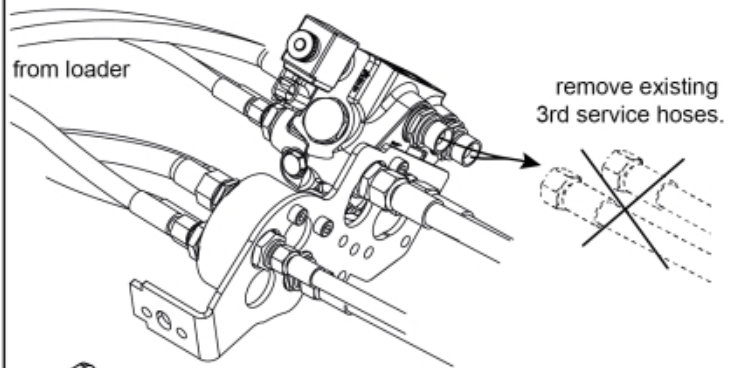

Remove existing 3rd service parts from tool carrier.

B

M 60020157-66-67-68-69-70-72-79-81-83-84-88

A

ISO-A = D + E1 + E3
 SelectoFix = D + E2 + E3
 Dual SelectoFix = D + E2 + E4

M 60020157-66-67-68-69-70-72-79-81-83-84-88_2

ISO-A = F + G1
 SelectoFix = F + G2
 Dual SelectoFix = F + G3

M 60020157-66-67-68-69-70-72-79-81-83-84-88_3

Description DL
Part assemblies 4th service, ISO-A BigBM

PartNo	Pos	Qty	Name	Specifications
60020167		1 PCS	4th service, ISO-A BigBM	
5004919	2	2	Screw	MC6S M8x16
60032063	6	1	Cable	4th service. (replaces 60015907)
5006002	7	2	Screw	MVBF 10x30
5011554	8	2	Nut	Loc-King M10
60019369	11	1	Hose cover	
4501105	12	1	Block cpl	4th service, Replaces 60011052, 01/03/2019 00:00:00
1120011	13	1	Adaptor	R1/2"-R3/8"
1120158	14	1	Adaptor	R 1/2" - R 3/8"
5013853	15	6	Dowty washer	Tredo 1/2", Part is included in kit 60007907 Hose cpl., 9032177 Hose cpl.
5022157	17	2	Washer, red	
5022159	18	2	Washer, blue	
5044131	19	4	Quick Coupling	R 1/2"
60014273	23	2	Hose	3/8" L=1450 1/2GRLMA - 3/8 G90LMA
60013878	28	1	Bracket	