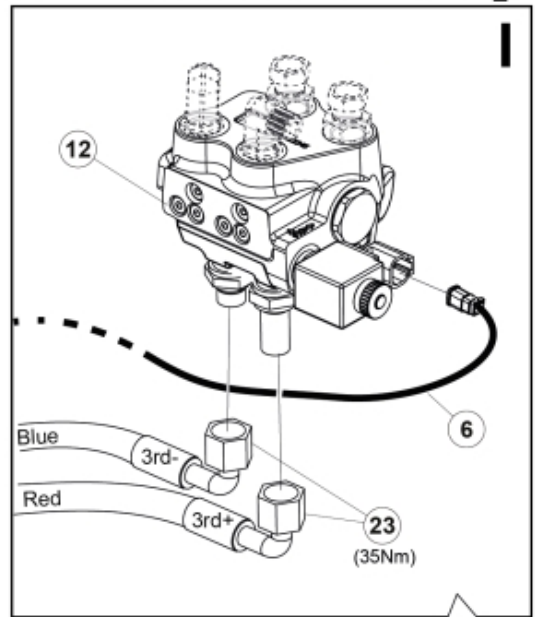

Remove existing 3rd service parts from tool carrier.

B

M 60020157-66-67-68-69-70-72-79-81-83-84-88

A

ISO-A = D + E1 + E3
 SelectoFix = D + E2 + E3
 Dual SelectoFix = D + E2 + E4

M 60020157-66-67-68-69-70-72-79-81-83-84-88_2

ISO-A = F + G1
 SelectoFix = F + G2
 Dual SelectoFix = F + G3

M 60020157-66-67-68-69-70-72-79-81-83-84-88_3

Description DL
Part assemblies 4th service, ISO-A BigBM

PartNo	Pos	Qty	Name	Specifications
60020167		1 PCS	4th service, ISO-A BigBM	
5004919	2	2	Screw	MC6S M8x16
60032063	6	1	Cable	4th service. (replaces 60015907)
5006002	7	2	Screw	MVBF 10x30
5011554	8	2	Nut	Loc-King M10
60019369	11	1	Hose cover	
4501105	12	1	Block cpl	4th service, Replaces 60011052, 01/03/2019 00:00:00
1120011	13	1	Adaptor	R1/2"-R3/8"
1120158	14	1	Adaptor	R 1/2" - R 3/8"
5013853	15	6	Dowty washer	Tredo 1/2", Part is included in kit 60007907 Hose cpl., 9032177 Hose cpl.
5022157	17	2	Washer, red	
5022159	18	2	Washer, blue	
5044131	19	4	Quick Coupling	R 1/2"
60014273	23	2	Hose	3/8" L=1450 1/2GRLMA - 3/8 G90LMA
60013878	28	1	Bracket	