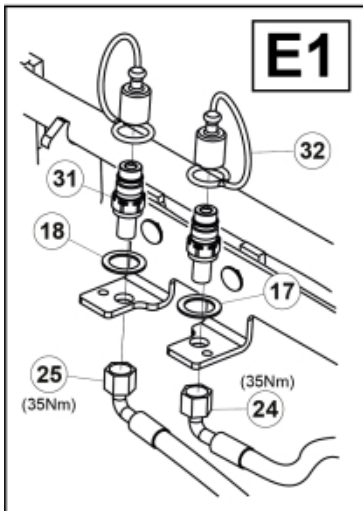

Remove existing 3rd service parts from tool carrier.

B

M 60020157-66-67-68-69-70-72-79-81-83-84-88

A

ISO-A = D + E1 + E3
 SelectoFix = D + E2 + E3
 Dual SelectoFix = D + E2 + E4

M 60020157-66-67-68-69-70-72-79-81-83-84-88_2

ISO-A = F + G1
 SelectoFix = F + G2
 Dual SelectoFix = F + G3

M 60020157-66-67-68-69-70-72-79-81-83-84-88_3

Description DL
Part assemblies 4th service, ISO-A BigBM

PartNo	Pos	Qty	Name	Specifications
60020167		1 PCS	4th service, ISO-A BigBM	
5004919	2	2	Screw	MC6S M8x16
60032063	6	1	Cable	4th service. (replaces 60015907)
5006002	7	2	Screw	MVBF 10x30
5011554	8	2	Nut	Loc-King M10
60019369	11	1	Hose cover	
4501105	12	1	Block cpl	4th service, Replaces 60011052, 01/03/2019 00:00:00
1120011	13	1	Adaptor	R1/2"-R3/8"
1120158	14	1	Adaptor	R 1/2" - R 3/8"
5013853	15	6	Dowty washer	Tredo 1/2", Part is included in kit 60007907 Hose cpl., 9032177 Hose cpl.
5022157	17	2	Washer, red	
5022159	18	2	Washer, blue	
5044131	19	4	Quick Coupling	R 1/2"
60014273	23	2	Hose	3/8" L=1450 1/2GRLMA - 3/8 G90LMA
60013878	28	1	Bracket	