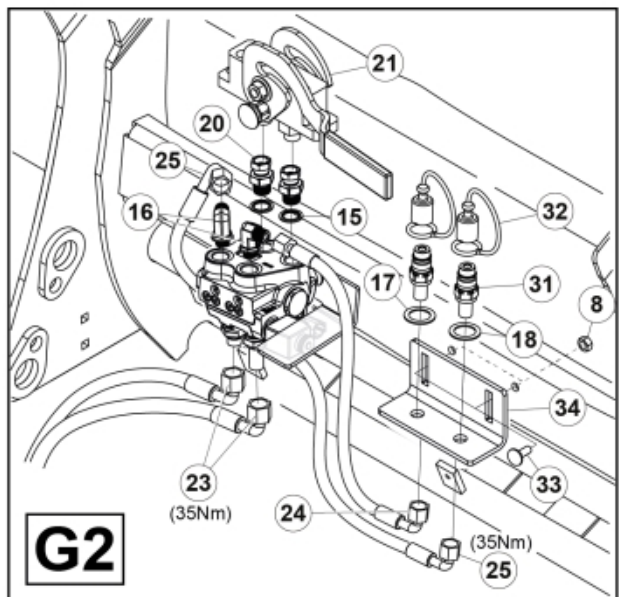

Remove existing 3rd service parts from tool carrier.

B

M 60020157-66-67-68-69-70-72-79-81-83-84-88

A

ISO-A = D + E1 + E3
 SelectoFix = D + E2 + E3
 Dual SelectoFix = D + E2 + E4

M 60020157-66-67-68-69-70-72-79-81-83-84-88_2

ISO-A = F + G1
 SelectoFix = F + G2
 Dual SelectoFix = F + G3

M 60020157-66-67-68-69-70-72-79-81-83-84-88_3

Description DL
Part assemblies 4th service, ISO-A BigBM

PartNo	Pos	Qty	Name	Specifications
60020167		1 PCS	4th service, ISO-A BigBM	
5004919	2	2	Screw	MC6S M8x16
60032063	6	1	Cable	4th service. (replaces 60015907)
5006002	7	2	Screw	MVBF 10x30
5011554	8	2	Nut	Loc-King M10
60019369	11	1	Hose cover	
4501105	12	1	Block cpl	4th service, Replaces 60011052, 01/03/2019 00:00:00
1120011	13	1	Adaptor	R1/2"-R3/8"
1120158	14	1	Adaptor	R 1/2" - R 3/8"
5013853	15	6	Dowty washer	Tredo 1/2", Part is included in kit 60007907 Hose cpl., 9032177 Hose cpl.
5022157	17	2	Washer, red	
5022159	18	2	Washer, blue	
5044131	19	4	Quick Coupling	R 1/2"
60014273	23	2	Hose	3/8" L=1450 1/2GRLMA - 3/8 G90LMA
60013878	28	1	Bracket	