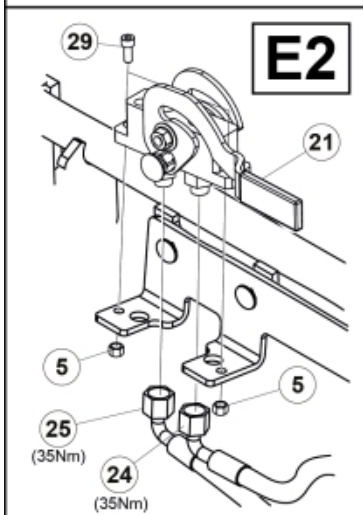

Remove existing 3rd service parts from tool carrier.

B

M 60020157-66-67-68-69-70-72-79-81-83-84-88

A

ISO-A = D + E1 + E3
 SelectoFix = D + E2 + E3
 Dual SelectoFix = D + E2 + E4

M 60020157-66-67-68-69-70-72-79-81-83-84-88_2

ISO-A = F + G1
 SelectoFix = F + G2
 Dual SelectoFix = F + G3

M 60020157-66-67-68-69-70-72-79-81-83-84-88_3

Description DL
Part assemblies 4th service, ISO-A BigBM

PartNo	Pos	Qty	Name	Specifications
60020167		1 PCS	4th service, ISO-A BigBM	
5004919	2	2	Screw	MC6S M8x16
60032063	6	1	Cable	4th service. (replaces 60015907)
5006002	7	2	Screw	MVBF 10x30
5011554	8	2	Nut	Loc-King M10
60019369	11	1	Hose cover	
4501105	12	1	Block cpl	4th service, Replaces 60011052, 01/03/2019 00:00:00
1120011	13	1	Adaptor	R1/2"-R3/8"
1120158	14	1	Adaptor	R 1/2" - R 3/8"
5013853	15	6	Dowty washer	Tredo 1/2", Part is included in kit 60007907 Hose cpl., 9032177 Hose cpl.
5022157	17	2	Washer, red	
5022159	18	2	Washer, blue	
5044131	19	4	Quick Coupling	R 1/2"
60014273	23	2	Hose	3/8" L=1450 1/2GRLMA - 3/8 G90LMA
60013878	28	1	Bracket	