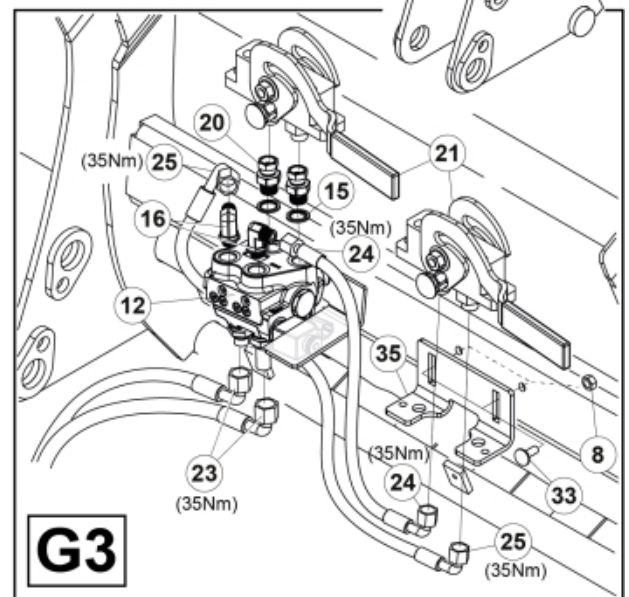

Remove existing 3rd service parts from tool carrier.

B

M 60020157-66-67-68-69-70-72-79-81-83-84-88

A

ISO-A = D + E1 + E3
 SelectoFix = D + E2 + E3
 Dual SelectoFix = D + E2 + E4

M 60020157-66-67-68-69-70-72-79-81-83-84-88_2

ISO-A = F + G1
 SelectoFix = F + G2
 Dual SelectoFix = F + G3

M 60020157-66-67-68-69-70-72-79-81-83-84-88_3

Description DL
Part assemblies 4th service, ISO-A BigBM

PartNo	Pos	Qty	Name	Specifications
60020167		1 PCS	4th service, ISO-A BigBM	
5004919	2	2	Screw	MC6S M8x16
60032063	6	1	Cable	4th service. (replaces 60015907)
5006002	7	2	Screw	MVBF 10x30
5011554	8	2	Nut	Loc-King M10
60019369	11	1	Hose cover	
4501105	12	1	Block cpl	4th service, Replaces 60011052, 01/03/2019 00:00:00
1120011	13	1	Adaptor	R1/2"-R3/8"
1120158	14	1	Adaptor	R 1/2" - R 3/8"
5013853	15	6	Dowty washer	Tredo 1/2", Part is included in kit 60007907 Hose cpl., 9032177 Hose cpl.
5022157	17	2	Washer, red	
5022159	18	2	Washer, blue	
5044131	19	4	Quick Coupling	R 1/2"
60014273	23	2	Hose	3/8" L=1450 1/2GRLMA - 3/8 G90LMA
60013878	28	1	Bracket	