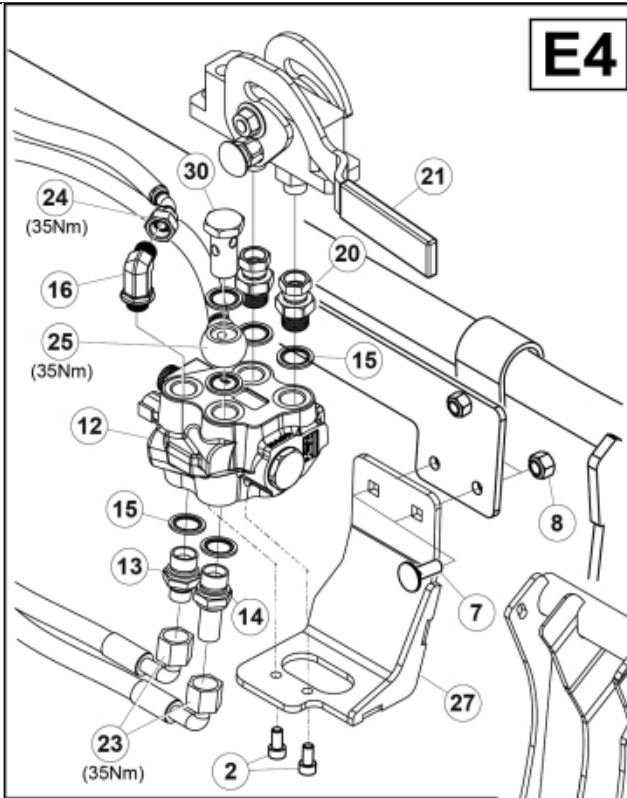

Remove existing 3rd service parts from tool carrier.

B

M 60020157-66-67-68-69-70-72-79-81-83-84-88

A

ISO-A = D + E1 + E3
 SelectoFix = D + E2 + E3
 Dual SelectoFix = D + E2 + E4

M 60020157-66-67-68-69-70-72-79-81-83-84-88_2

ISO-A = F + G1
 SelectoFix = F + G2
 Dual SelectoFix = F + G3

M 60020157-66-67-68-69-70-72-79-81-83-84-88_3

Description DL
Part assemblies 4th service, ISO-A BigBM

PartNo	Pos	Qty	Name	Specifications
60020167		1 PCS	4th service, ISO-A BigBM	
5004919	2	2	Screw	MC6S M8x16
60032063	6	1	Cable	4th service. (replaces 60015907)
5006002	7	2	Screw	MVBF 10x30
5011554	8	2	Nut	Loc-King M10
60019369	11	1	Hose cover	
4501105	12	1	Block cpl	4th service, Replaces 60011052, 01/03/2019 00:00:00
1120011	13	1	Adaptor	R1/2"-R3/8"
1120158	14	1	Adaptor	R 1/2" - R 3/8"
5013853	15	6	Dowty washer	Tredo 1/2", Part is included in kit 60007907 Hose cpl., 9032177 Hose cpl.
5022157	17	2	Washer, red	
5022159	18	2	Washer, blue	
5044131	19	4	Quick Coupling	R 1/2"
60014273	23	2	Hose	3/8" L=1450 1/2GRLMA - 3/8 G90LMA
60013878	28	1	Bracket	