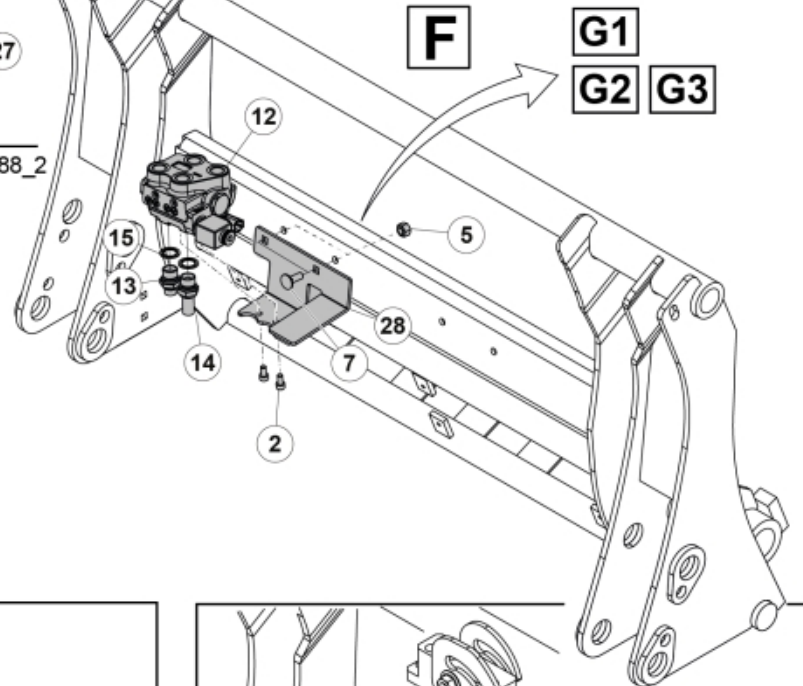

Remove existing 3rd service parts from tool carrier.

B

M 60020157-66-67-68-69-70-72-79-81-83-84-88

A

ISO-A = D + E1 + E3
 SelectoFix = D + E2 + E3
 Dual SelectoFix = D + E2 + E4

M 60020157-66-67-68-69-70-72-79-81-83-84-88_2

ISO-A = F + G1
 SelectoFix = F + G2
 Dual SelectoFix = F + G3

M 60020157-66-67-68-69-70-72-79-81-83-84-88_3

Description DL
Part assemblies 4th service, ISO-A BigBM

PartNo	Pos	Qty	Name	Specifications
60020167		1 PCS	4th service, ISO-A BigBM	
5004919	2	2	Screw	MC6S M8x16
60032063	6	1	Cable	4th service. (replaces 60015907)
5006002	7	2	Screw	MVBF 10x30
5011554	8	2	Nut	Loc-King M10
60019369	11	1	Hose cover	
4501105	12	1	Block cpl	4th service, Replaces 60011052, 01/03/2019 00:00:00
1120011	13	1	Adaptor	R1/2"-R3/8"
1120158	14	1	Adaptor	R 1/2" - R 3/8"
5013853	15	6	Dowty washer	Tredo 1/2", Part is included in kit 60007907 Hose cpl., 9032177 Hose cpl.
5022157	17	2	Washer, red	
5022159	18	2	Washer, blue	
5044131	19	4	Quick Coupling	R 1/2"
60014273	23	2	Hose	3/8" L=1450 1/2GRLMA - 3/8 G90LMA
60013878	28	1	Bracket	