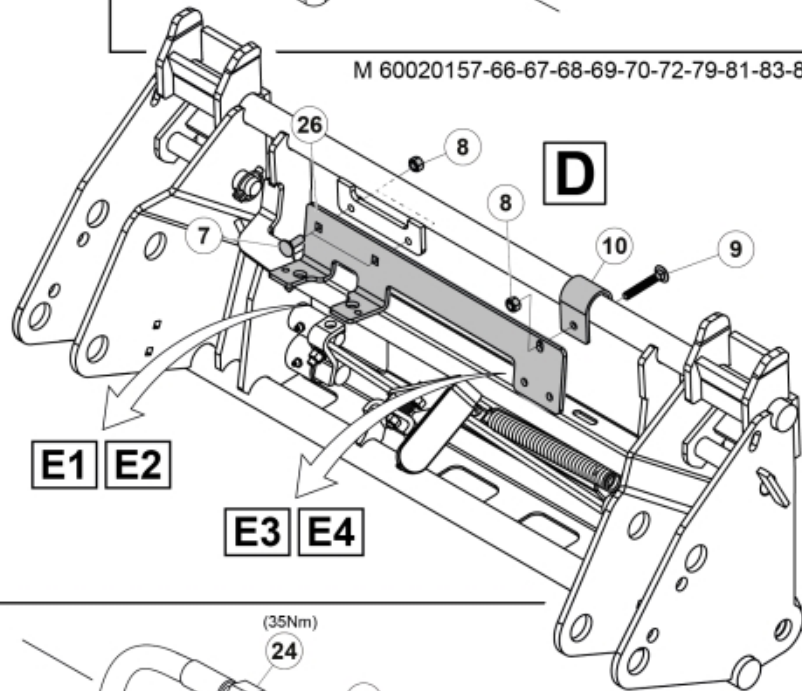

Remove existing 3rd service parts from tool carrier.

B

M 60020157-66-67-68-69-70-72-79-81-83-84-88

A

ISO-A = D + E1 + E3
 SelectoFix = D + E2 + E3
 Dual SelectoFix = D + E2 + E4

M 60020157-66-67-68-69-70-72-79-81-83-84-88_2

ISO-A = F + G1
 SelectoFix = F + G2
 Dual SelectoFix = F + G3

M 60020157-66-67-68-69-70-72-79-81-83-84-88_3

Description DL
Part assemblies 4th service, ISO-A BigBM

PartNo	Pos	Qty	Name	Specifications
60020167		1 PCS	4th service, ISO-A BigBM	
5004919	2	2	Screw	MC6S M8x16
60032063	6	1	Cable	4th service. (replaces 60015907)
5006002	7	2	Screw	MVBF 10x30
5011554	8	2	Nut	Loc-King M10
60019369	11	1	Hose cover	
4501105	12	1	Block cpl	4th service, Replaces 60011052, 01/03/2019 00:00:00
1120011	13	1	Adaptor	R1/2"-R3/8"
1120158	14	1	Adaptor	R 1/2" - R 3/8"
5013853	15	6	Dowty washer	Tredo 1/2", Part is included in kit 60007907 Hose cpl., 9032177 Hose cpl.
5022157	17	2	Washer, red	
5022159	18	2	Washer, blue	
5044131	19	4	Quick Coupling	R 1/2"
60014273	23	2	Hose	3/8" L=1450 1/2GRLMA - 3/8 G90LMA
60013878	28	1	Bracket	