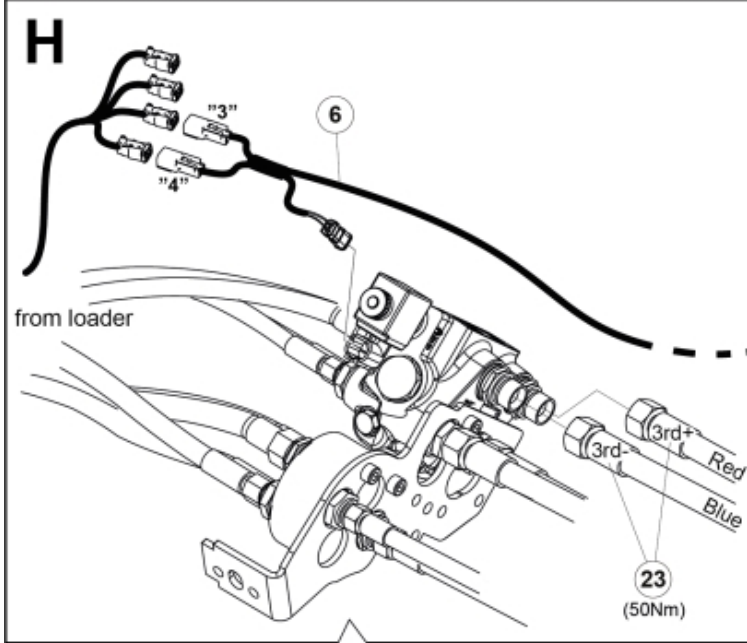

Remove existing 3rd service parts from tool carrier.

B

M 60020157-66-67-68-69-70-72-79-81-83-84-88

A

ISO-A = D + E1 + E3
 SelectoFix = D + E2 + E3
 Dual SelectoFix = D + E2 + E4

M 60020157-66-67-68-69-70-72-79-81-83-84-88_2

ISO-A = F + G1
 SelectoFix = F + G2
 Dual SelectoFix = F + G3

M 60020157-66-67-68-69-70-72-79-81-83-84-88_3

Description DL
Part assemblies 4th service, ISO-A BigBM

PartNo	Pos	Qty	Name	Specifications
60020167		1 PCS	4th service, ISO-A BigBM	
5004919	2	2	Screw	MC6S M8x16
60032063	6	1	Cable	4th service. (replaces 60015907)
5006002	7	2	Screw	MVBF 10x30
5011554	8	2	Nut	Loc-King M10
60019369	11	1	Hose cover	
4501105	12	1	Block cpl	4th service, Replaces 60011052, 01/03/2019 00:00:00
1120011	13	1	Adaptor	R1/2"-R3/8"
1120158	14	1	Adaptor	R 1/2" - R 3/8"
5013853	15	6	Dowty washer	Tredo 1/2", Part is included in kit 60007907 Hose cpl., 9032177 Hose cpl.
5022157	17	2	Washer, red	
5022159	18	2	Washer, blue	
5044131	19	4	Quick Coupling	R 1/2"
60014273	23	2	Hose	3/8" L=1450 1/2GRLMA - 3/8 G90LMA
60013878	28	1	Bracket	