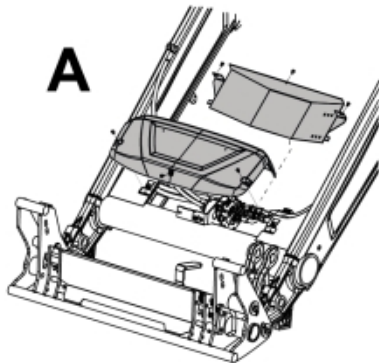

Remove existing 3rd service parts from tool carrier.

B

M 60020157-66-67-68-69-70-72-79-81-83-84-88

A

ISO-A = D + E1 + E3
 SelectoFix = D + E2 + E3
 Dual SelectoFix = D + E2 + E4

M 60020157-66-67-68-69-70-72-79-81-83-84-88_2

ISO-A = F + G1
 SelectoFix = F + G2
 Dual SelectoFix = F + G3

M 60020157-66-67-68-69-70-72-79-81-83-84-88_3

Description DL
Part assemblies 4th service, ISO-A BigBM

PartNo	Pos	Qty	Name	Specifications
60020167		1 PCS	4th service, ISO-A BigBM	
5004919	2	2	Screw	MC6S M8x16
60032063	6	1	Cable	4th service. (replaces 60015907)
5006002	7	2	Screw	MVBF 10x30
5011554	8	2	Nut	Loc-King M10
60019369	11	1	Hose cover	
4501105	12	1	Block cpl	4th service, Replaces 60011052, 01/03/2019 00:00:00
1120011	13	1	Adaptor	R1/2"-R3/8"
1120158	14	1	Adaptor	R 1/2" - R 3/8"
5013853	15	6	Dowty washer	Tredo 1/2", Part is included in kit 60007907 Hose cpl., 9032177 Hose cpl.
5022157	17	2	Washer, red	
5022159	18	2	Washer, blue	
5044131	19	4	Quick Coupling	R 1/2"
60014273	23	2	Hose	3/8" L=1450 1/2GRLMA - 3/8 G90LMA
60013878	28	1	Bracket	