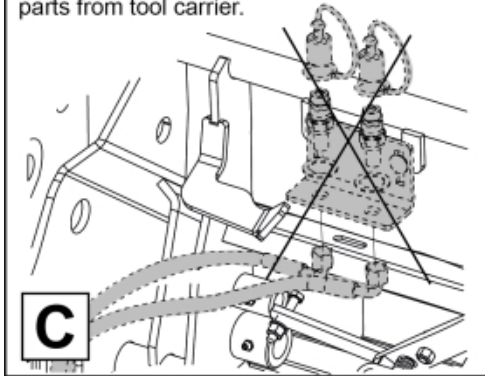

Remove existing 3rd service parts from tool carrier.

B

M 60020157-66-67-68-69-70-72-79-81-83-84-88

A

ISO-A = D + E1 + E3
 SelectoFix = D + E2 + E3
 Dual SelectoFix = D + E2 + E4

M 60020157-66-67-68-69-70-72-79-81-83-84-88_2

ISO-A = F + G1
 SelectoFix = F + G2
 Dual SelectoFix = F + G3

M 60020157-66-67-68-69-70-72-79-81-83-84-88_3

Description DL
Part assemblies 4th service, ISO-A BigBM

PartNo	Pos	Qty	Name	Specifications
60020167		1 PCS	4th service, ISO-A BigBM	
5004919	2	2	Screw	MC6S M8x16
60032063	6	1	Cable	4th service. (replaces 60015907)
5006002	7	2	Screw	MVBF 10x30
5011554	8	2	Nut	Loc-King M10
60019369	11	1	Hose cover	
4501105	12	1	Block cpl	4th service, Replaces 60011052, 01/03/2019 00:00:00
1120011	13	1	Adaptor	R1/2"-R3/8"
1120158	14	1	Adaptor	R 1/2" - R 3/8"
5013853	15	6	Dowty washer	Tredo 1/2", Part is included in kit 60007907 Hose cpl., 9032177 Hose cpl.
5022157	17	2	Washer, red	
5022159	18	2	Washer, blue	
5044131	19	4	Quick Coupling	R 1/2"
60014273	23	2	Hose	3/8" L=1450 1/2GRLMA - 3/8 G90LMA
60013878	28	1	Bracket	