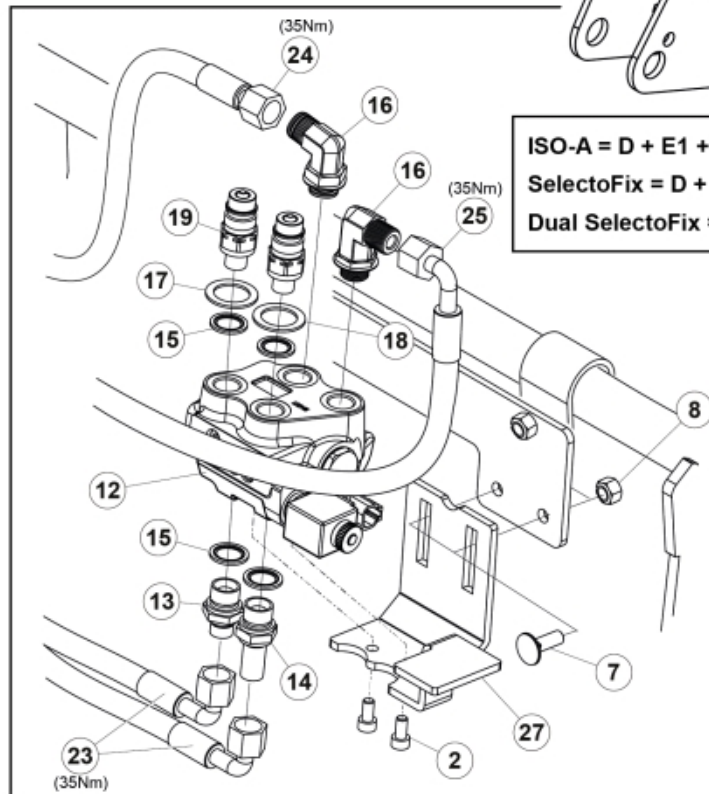

Remove existing 3rd service parts from tool carrier.

B

M 60020157-66-67-68-69-70-72-79-81-83-84-88

A

ISO-A = D + E1 + E3
 SelectoFix = D + E2 + E3
 Dual SelectoFix = D + E2 + E4

M 60020157-66-67-68-69-70-72-79-81-83-84-88_2

ISO-A = F + G1
 SelectoFix = F + G2
 Dual SelectoFix = F + G3

M 60020157-66-67-68-69-70-72-79-81-83-84-88_3

Description DL
Part assemblies 4th service, ISO-A BigBM

PartNo	Pos	Qty	Name	Specifications
60020167		1 PCS	4th service, ISO-A BigBM	
5004919	2	2	Screw	MC6S M8x16
60032063	6	1	Cable	4th service. (replaces 60015907)
5006002	7	2	Screw	MVBF 10x30
5011554	8	2	Nut	Loc-King M10
60019369	11	1	Hose cover	
4501105	12	1	Block cpl	4th service, Replaces 60011052, 01/03/2019 00:00:00
1120011	13	1	Adaptor	R1/2"-R3/8"
1120158	14	1	Adaptor	R 1/2" - R 3/8"
5013853	15	6	Dowty washer	Tredo 1/2", Part is included in kit 60007907 Hose cpl., 9032177 Hose cpl.
5022157	17	2	Washer, red	
5022159	18	2	Washer, blue	
5044131	19	4	Quick Coupling	R 1/2"
60014273	23	2	Hose	3/8" L=1450 1/2GRLMA - 3/8 G90LMA
60013878	28	1	Bracket	