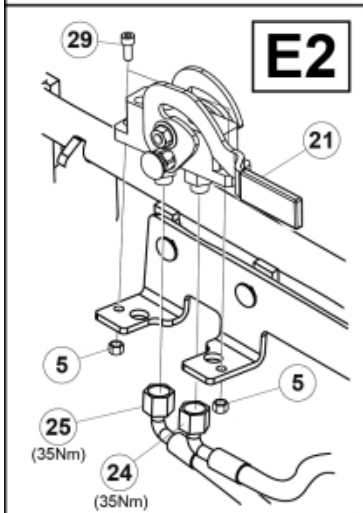

Remove existing 3rd service parts from tool carrier.

B

M 60020157-66-67-68-69-70-72-79-81-83-84-88

ISO-A = D + E1 + E3
 SelectoFix = D + E2 + E3
 Dual SelectoFix = D + E2 + E4

M 60020157-66-67-68-69-70-72-79-81-83-84-88_2

ISO-A = F + G1
 SelectoFix = F + G2
 Dual SelectoFix = F + G3

M 60020157-66-67-68-69-70-72-79-81-83-84-88_3

Description DXL
Part assemblies 4th service, ISO-A

PartNo	Pos	Qty	Name	Specifications
60020168		1 PCS	4th service, ISO-A	
5004919	2	2	Screw	MC6S M8x16
60032063	6	1	Cable	4th service. (replaces 60015907)
5006002	7	4	Screw	MVBF 10x30
5011554	8	5	Nut	Loc-King M10
60014337	9	1	Screw	M10x70 MVBF
60014154	10	1	Bracket	
60019369	11	1	Hose cover	
4501105	12	1	Block cpl	4th service, Replaces 60011052, 01/03/2019 00:00:00
1120011	13	1	Adaptor	R1/2"-R3/8"
1120158	14	1	Adaptor	R 1/2" - R 3/8"
5013853	15	4	Dowty washer	Tredo 1/2", Part is included in kit 60007907 Hose cpl., 9032177 Hose cpl.
60014257	16	2	Adaptor	90°
5022157	17	2	Washer, red	
5022159	18	2	Washer, blue	
5044131	19	2	Quick Coupling	R 1/2"
60014360	23	2 PCS	Hose	3/8" L=1880 1/2GRLMA - 3/8G90LMA
60014375	24	1	Hose	3/8" L=350 3/8GRLMA - 3/8G90LMA
60014364	25	1	Hose	3/8" L=640 3/8G90LMA - 3/8G90LMA
60013896	26	1	Bracket	
60013895	27	1	Bracket	
5044940	31	2	Coupling	ISO-A 1/2" Male - G3/8
5044129	32	2	Dust Cover	1/2" Male