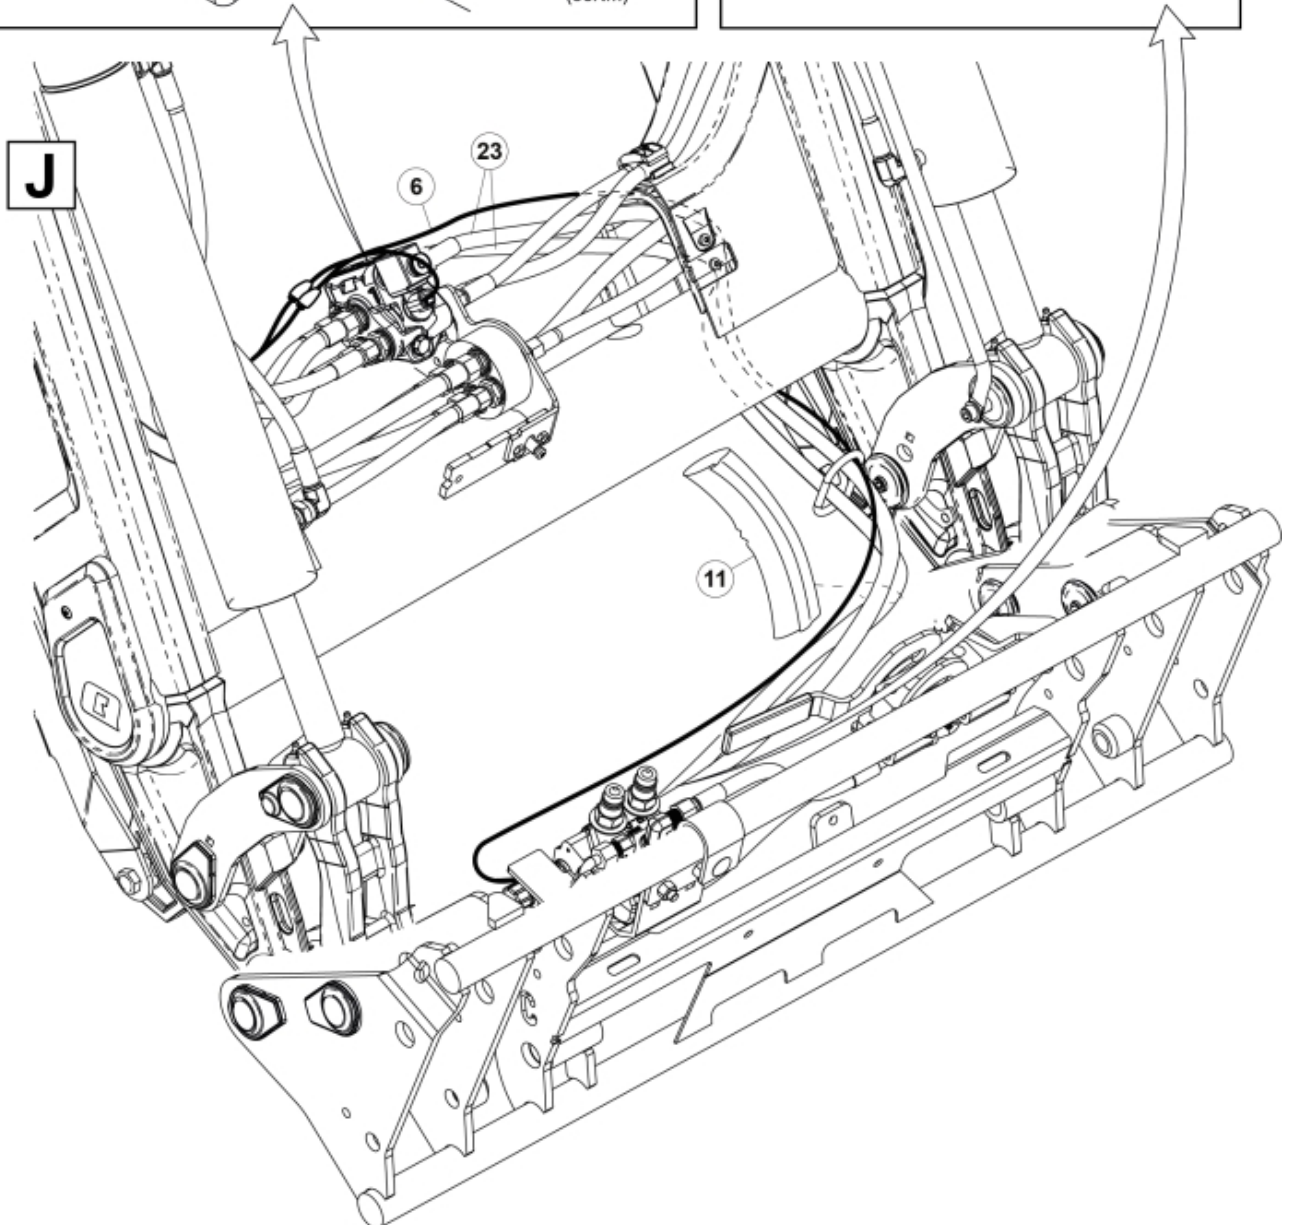

Remove existing 3rd service parts from tool carrier.

B

M 60020157-66-67-68-69-70-72-79-81-83-84-88

ISO-A = D + E1 + E3
 SelectoFix = D + E2 + E3
 Dual SelectoFix = D + E2 + E4

M 60020157-66-67-68-69-70-72-79-81-83-84-88_2

ISO-A = F + G1
 SelectoFix = F + G2
 Dual SelectoFix = F + G3

M 60020157-66-67-68-69-70-72-79-81-83-84-88_3

Description DXL
Part assemblies 4th service, ISO-A

PartNo	Pos	Qty	Name	Specifications
60020168		1 PCS	4th service, ISO-A	
5004919	2	2	Screw	MC6S M8x16
60032063	6	1	Cable	4th service. (replaces 60015907)
5006002	7	4	Screw	MVBF 10x30
5011554	8	5	Nut	Loc-King M10
60014337	9	1	Screw	M10x70 MVBF
60014154	10	1	Bracket	
60019369	11	1	Hose cover	
4501105	12	1	Block cpl	4th service, Replaces 60011052, 01/03/2019 00:00:00
1120011	13	1	Adaptor	R1/2"-R3/8"
1120158	14	1	Adaptor	R 1/2" - R 3/8"
5013853	15	4	Dowty washer	Tredo 1/2", Part is included in kit 60007907 Hose cpl., 9032177 Hose cpl.
60014257	16	2	Adaptor	90°
5022157	17	2	Washer, red	
5022159	18	2	Washer, blue	
5044131	19	2	Quick Coupling	R 1/2"
60014360	23	2 PCS	Hose	3/8" L=1880 1/2GRLMA - 3/8G90LMA
60014375	24	1	Hose	3/8" L=350 3/8GRLMA - 3/8G90LMA
60014364	25	1	Hose	3/8" L=640 3/8G90LMA - 3/8G90LMA
60013896	26	1	Bracket	
60013895	27	1	Bracket	
5044940	31	2	Coupling	ISO-A 1/2" Male - G3/8
5044129	32	2	Dust Cover	1/2" Male