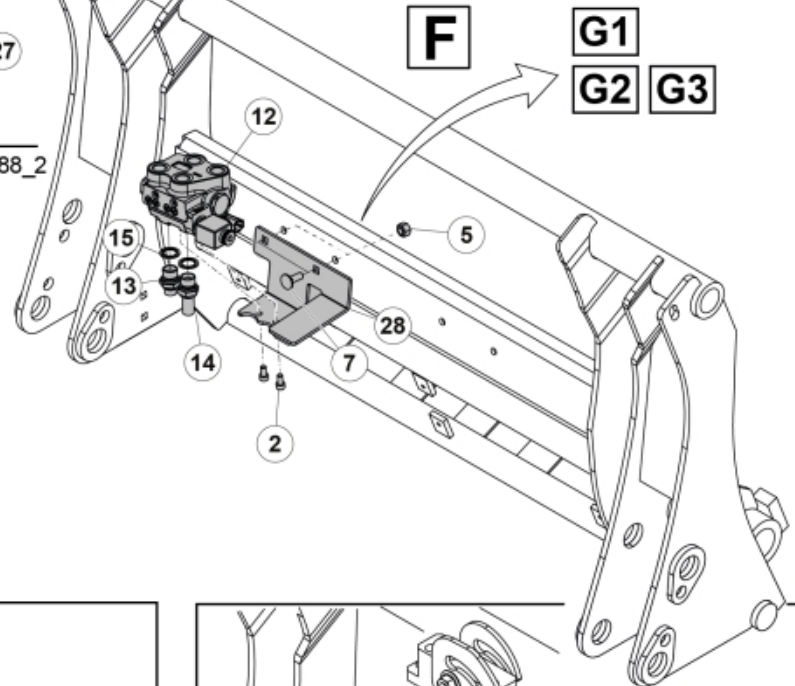

Remove existing 3rd service parts from tool carrier.

B

M 60020157-66-67-68-69-70-72-79-81-83-84-88

ISO-A = D + E1 + E3
 SelectoFix = D + E2 + E3
 Dual SelectoFix = D + E2 + E4

M 60020157-66-67-68-69-70-72-79-81-83-84-88_2

ISO-A = F + G1
 SelectoFix = F + G2
 Dual SelectoFix = F + G3

M 60020157-66-67-68-69-70-72-79-81-83-84-88_3

Description DXL
Part assemblies 4th service, ISO-A

PartNo	Pos	Qty	Name	Specifications
60020168		1 PCS	4th service, ISO-A	
5004919	2	2	Screw	MC6S M8x16
60032063	6	1	Cable	4th service. (replaces 60015907)
5006002	7	4	Screw	MVBF 10x30
5011554	8	5	Nut	Loc-King M10
60014337	9	1	Screw	M10x70 MVBF
60014154	10	1	Bracket	
60019369	11	1	Hose cover	
4501105	12	1	Block cpl	4th service, Replaces 60011052, 01/03/2019 00:00:00
1120011	13	1	Adaptor	R1/2"-R3/8"
1120158	14	1	Adaptor	R 1/2" - R 3/8"
5013853	15	4	Dowty washer	Tredo 1/2", Part is included in kit 60007907 Hose cpl., 9032177 Hose cpl.
60014257	16	2	Adaptor	90°
5022157	17	2	Washer, red	
5022159	18	2	Washer, blue	
5044131	19	2	Quick Coupling	R 1/2"
60014360	23	2 PCS	Hose	3/8" L=1880 1/2GRLMA - 3/8G90LMA
60014375	24	1	Hose	3/8" L=350 3/8GRLMA - 3/8G90LMA
60014364	25	1	Hose	3/8" L=640 3/8G90LMA - 3/8G90LMA
60013896	26	1	Bracket	
60013895	27	1	Bracket	
5044940	31	2	Coupling	ISO-A 1/2" Male - G3/8
5044129	32	2	Dust Cover	1/2" Male