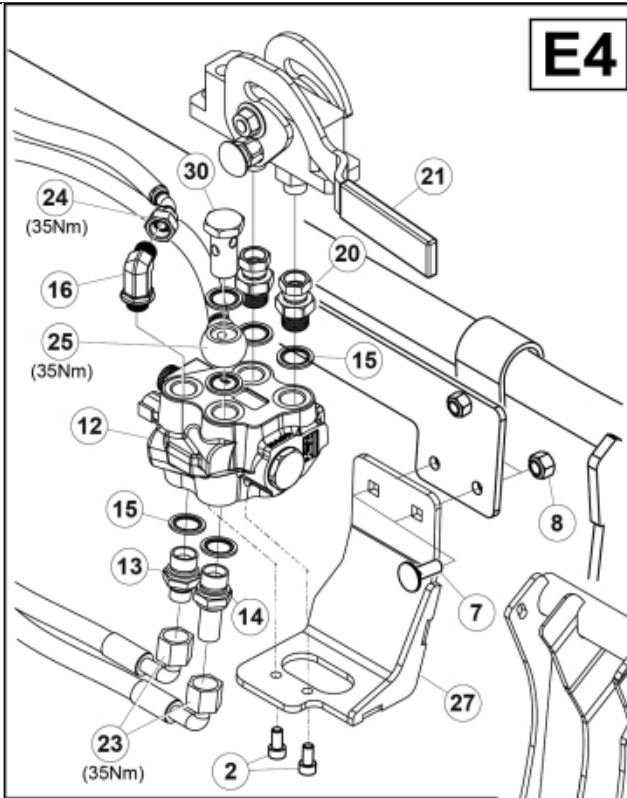

Remove existing 3rd service parts from tool carrier.

B

M 60020157-66-67-68-69-70-72-79-81-83-84-88

ISO-A = D + E1 + E3
 SelectoFix = D + E2 + E3
 Dual SelectoFix = D + E2 + E4

M 60020157-66-67-68-69-70-72-79-81-83-84-88_2

ISO-A = F + G1
 SelectoFix = F + G2
 Dual SelectoFix = F + G3

M 60020157-66-67-68-69-70-72-79-81-83-84-88_3

Description DXL
Part assemblies 4th service, ISO-A

PartNo	Pos	Qty	Name	Specifications
60020168		1 PCS	4th service, ISO-A	
5004919	2	2	Screw	MC6S M8x16
60032063	6	1	Cable	4th service. (replaces 60015907)
5006002	7	4	Screw	MVBF 10x30
5011554	8	5	Nut	Loc-King M10
60014337	9	1	Screw	M10x70 MVBF
60014154	10	1	Bracket	
60019369	11	1	Hose cover	
4501105	12	1	Block cpl	4th service, Replaces 60011052, 01/03/2019 00:00:00
1120011	13	1	Adaptor	R1/2"-R3/8"
1120158	14	1	Adaptor	R 1/2" - R 3/8"
5013853	15	4	Dowty washer	Tredo 1/2", Part is included in kit 60007907 Hose cpl., 9032177 Hose cpl.
60014257	16	2	Adaptor	90°
5022157	17	2	Washer, red	
5022159	18	2	Washer, blue	
5044131	19	2	Quick Coupling	R 1/2"
60014360	23	2 PCS	Hose	3/8" L=1880 1/2GRLMA - 3/8G90LMA
60014375	24	1	Hose	3/8" L=350 3/8GRLMA - 3/8G90LMA
60014364	25	1	Hose	3/8" L=640 3/8G90LMA - 3/8G90LMA
60013896	26	1	Bracket	
60013895	27	1	Bracket	
5044940	31	2	Coupling	ISO-A 1/2" Male - G3/8
5044129	32	2	Dust Cover	1/2" Male