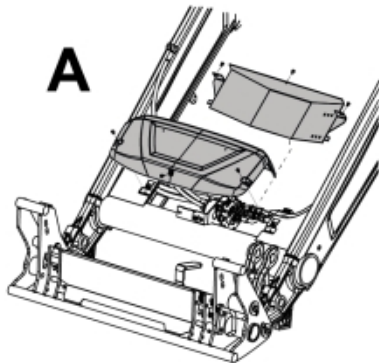

Remove existing 3rd service parts from tool carrier.

B

M 60020157-66-67-68-69-70-72-79-81-83-84-88

ISO-A = D + E1 + E3
 SelectoFix = D + E2 + E3
 Dual SelectoFix = D + E2 + E4

M 60020157-66-67-68-69-70-72-79-81-83-84-88_2

ISO-A = F + G1
 SelectoFix = F + G2
 Dual SelectoFix = F + G3

M 60020157-66-67-68-69-70-72-79-81-83-84-88_3

Description DXL
Part assemblies 4th service, ISO-A

PartNo	Pos	Qty	Name	Specifications
60020168		1 PCS	4th service, ISO-A	
5004919	2	2	Screw	MC6S M8x16
60032063	6	1	Cable	4th service. (replaces 60015907)
5006002	7	4	Screw	MVBF 10x30
5011554	8	5	Nut	Loc-King M10
60014337	9	1	Screw	M10x70 MVBF
60014154	10	1	Bracket	
60019369	11	1	Hose cover	
4501105	12	1	Block cpl	4th service, Replaces 60011052, 01/03/2019 00:00:00
1120011	13	1	Adaptor	R1/2"-R3/8"
1120158	14	1	Adaptor	R 1/2" - R 3/8"
5013853	15	4	Dowty washer	Tredo 1/2", Part is included in kit 60007907 Hose cpl., 9032177 Hose cpl.
60014257	16	2	Adaptor	90°
5022157	17	2	Washer, red	
5022159	18	2	Washer, blue	
5044131	19	2	Quick Coupling	R 1/2"
60014360	23	2 PCS	Hose	3/8" L=1880 1/2GRLMA - 3/8G90LMA
60014375	24	1	Hose	3/8" L=350 3/8GRLMA - 3/8G90LMA
60014364	25	1	Hose	3/8" L=640 3/8G90LMA - 3/8G90LMA
60013896	26	1	Bracket	
60013895	27	1	Bracket	
5044940	31	2	Coupling	ISO-A 1/2" Male - G3/8
5044129	32	2	Dust Cover	1/2" Male