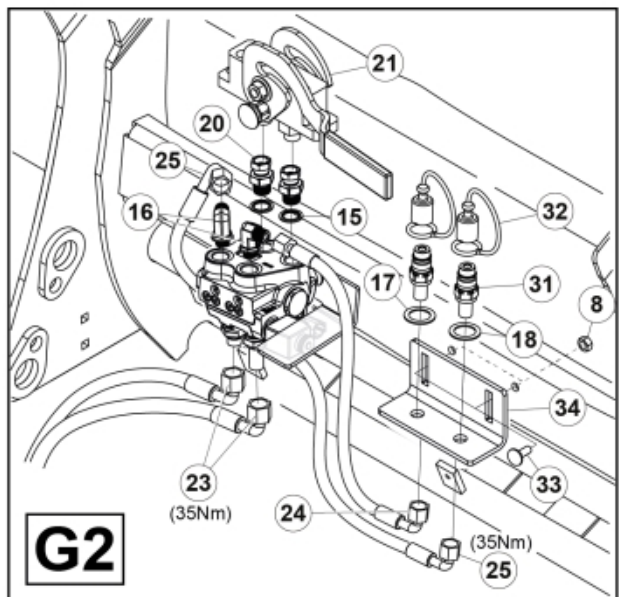

Remove existing 3rd service parts from tool carrier.

B

M 60020157-66-67-68-69-70-72-79-81-83-84-88

ISO-A = D + E1 + E3
 SelectoFix = D + E2 + E3
 Dual SelectoFix = D + E2 + E4

M 60020157-66-67-68-69-70-72-79-81-83-84-88_2

ISO-A = F + G1
 SelectoFix = F + G2
 Dual SelectoFix = F + G3

M 60020157-66-67-68-69-70-72-79-81-83-84-88_3

Description DXL
Part assemblies 4th service, ISO-A

PartNo	Pos	Qty	Name	Specifications
60020168		1 PCS	4th service, ISO-A	
5004919	2	2	Screw	MC6S M8x16
60032063	6	1	Cable	4th service. (replaces 60015907)
5006002	7	4	Screw	MVBF 10x30
5011554	8	5	Nut	Loc-King M10
60014337	9	1	Screw	M10x70 MVBF
60014154	10	1	Bracket	
60019369	11	1	Hose cover	
4501105	12	1	Block cpl	4th service, Replaces 60011052, 01/03/2019 00:00:00
1120011	13	1	Adaptor	R1/2"-R3/8"
1120158	14	1	Adaptor	R 1/2" - R 3/8"
5013853	15	4	Dowty washer	Tredo 1/2", Part is included in kit 60007907 Hose cpl., 9032177 Hose cpl.
60014257	16	2	Adaptor	90°
5022157	17	2	Washer, red	
5022159	18	2	Washer, blue	
5044131	19	2	Quick Coupling	R 1/2"
60014360	23	2 PCS	Hose	3/8" L=1880 1/2GRLMA - 3/8G90LMA
60014375	24	1	Hose	3/8" L=350 3/8GRLMA - 3/8G90LMA
60014364	25	1	Hose	3/8" L=640 3/8G90LMA - 3/8G90LMA
60013896	26	1	Bracket	
60013895	27	1	Bracket	
5044940	31	2	Coupling	ISO-A 1/2" Male - G3/8
5044129	32	2	Dust Cover	1/2" Male