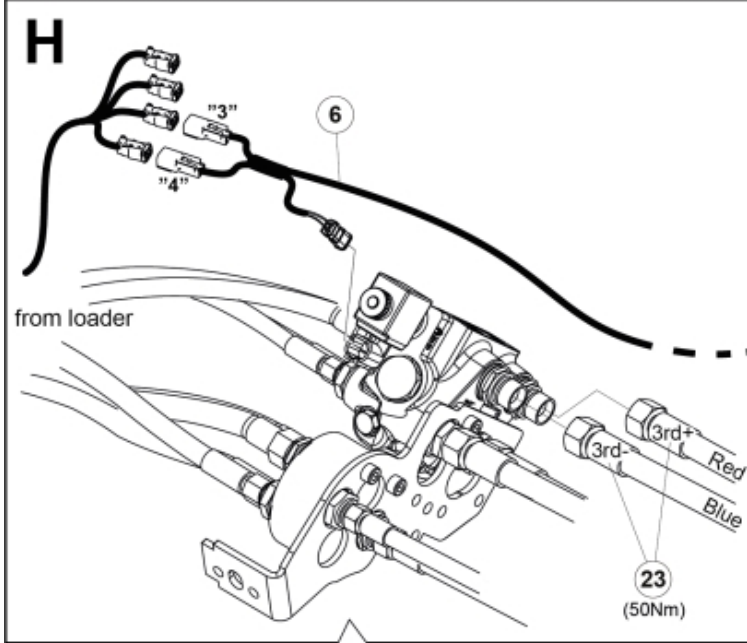

Remove existing 3rd service parts from tool carrier.

B

M 60020157-66-67-68-69-70-72-79-81-83-84-88

ISO-A = D + E1 + E3
 SelectoFix = D + E2 + E3
 Dual SelectoFix = D + E2 + E4

M 60020157-66-67-68-69-70-72-79-81-83-84-88_2

ISO-A = F + G1
 SelectoFix = F + G2
 Dual SelectoFix = F + G3

M 60020157-66-67-68-69-70-72-79-81-83-84-88_3

Description DXL
Part assemblies 4th service, ISO-A

PartNo	Pos	Qty	Name	Specifications
60020168		1 PCS	4th service, ISO-A	
5004919	2	2	Screw	MC6S M8x16
60032063	6	1	Cable	4th service. (replaces 60015907)
5006002	7	4	Screw	MVBF 10x30
5011554	8	5	Nut	Loc-King M10
60014337	9	1	Screw	M10x70 MVBF
60014154	10	1	Bracket	
60019369	11	1	Hose cover	
4501105	12	1	Block cpl	4th service, Replaces 60011052, 01/03/2019 00:00:00
1120011	13	1	Adaptor	R1/2"-R3/8"
1120158	14	1	Adaptor	R 1/2" - R 3/8"
5013853	15	4	Dowty washer	Tredo 1/2", Part is included in kit 60007907 Hose cpl., 9032177 Hose cpl.
60014257	16	2	Adaptor	90°
5022157	17	2	Washer, red	
5022159	18	2	Washer, blue	
5044131	19	2	Quick Coupling	R 1/2"
60014360	23	2 PCS	Hose	3/8" L=1880 1/2GRLMA - 3/8G90LMA
60014375	24	1	Hose	3/8" L=350 3/8GRLMA - 3/8G90LMA
60014364	25	1	Hose	3/8" L=640 3/8G90LMA - 3/8G90LMA
60013896	26	1	Bracket	
60013895	27	1	Bracket	
5044940	31	2	Coupling	ISO-A 1/2" Male - G3/8
5044129	32	2	Dust Cover	1/2" Male