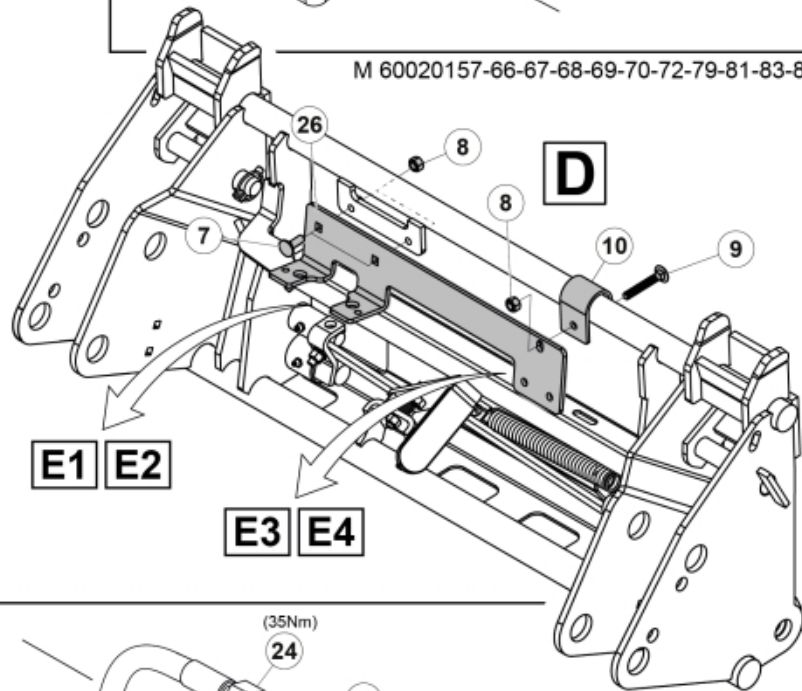

Remove existing 3rd service parts from tool carrier.

B

M 60020157-66-67-68-69-70-72-79-81-83-84-88

ISO-A = D + E1 + E3
 SelectoFix = D + E2 + E3
 Dual SelectoFix = D + E2 + E4

M 60020157-66-67-68-69-70-72-79-81-83-84-88_2

ISO-A = F + G1
 SelectoFix = F + G2
 Dual SelectoFix = F + G3

M 60020157-66-67-68-69-70-72-79-81-83-84-88_3

Description DXL
Part assemblies 4th service, ISO-A

PartNo	Pos	Qty	Name	Specifications
60020168		1 PCS	4th service, ISO-A	
5004919	2	2	Screw	MC6S M8x16
60032063	6	1	Cable	4th service. (replaces 60015907)
5006002	7	4	Screw	MVBF 10x30
5011554	8	5	Nut	Loc-King M10
60014337	9	1	Screw	M10x70 MVBF
60014154	10	1	Bracket	
60019369	11	1	Hose cover	
4501105	12	1	Block cpl	4th service, Replaces 60011052, 01/03/2019 00:00:00
1120011	13	1	Adaptor	R1/2"-R3/8"
1120158	14	1	Adaptor	R 1/2" - R 3/8"
5013853	15	4	Dowty washer	Tredo 1/2", Part is included in kit 60007907 Hose cpl., 9032177 Hose cpl.
60014257	16	2	Adaptor	90°
5022157	17	2	Washer, red	
5022159	18	2	Washer, blue	
5044131	19	2	Quick Coupling	R 1/2"
60014360	23	2 PCS	Hose	3/8" L=1880 1/2GRLMA - 3/8G90LMA
60014375	24	1	Hose	3/8" L=350 3/8GRLMA - 3/8G90LMA
60014364	25	1	Hose	3/8" L=640 3/8G90LMA - 3/8G90LMA
60013896	26	1	Bracket	
60013895	27	1	Bracket	
5044940	31	2	Coupling	ISO-A 1/2" Male - G3/8
5044129	32	2	Dust Cover	1/2" Male