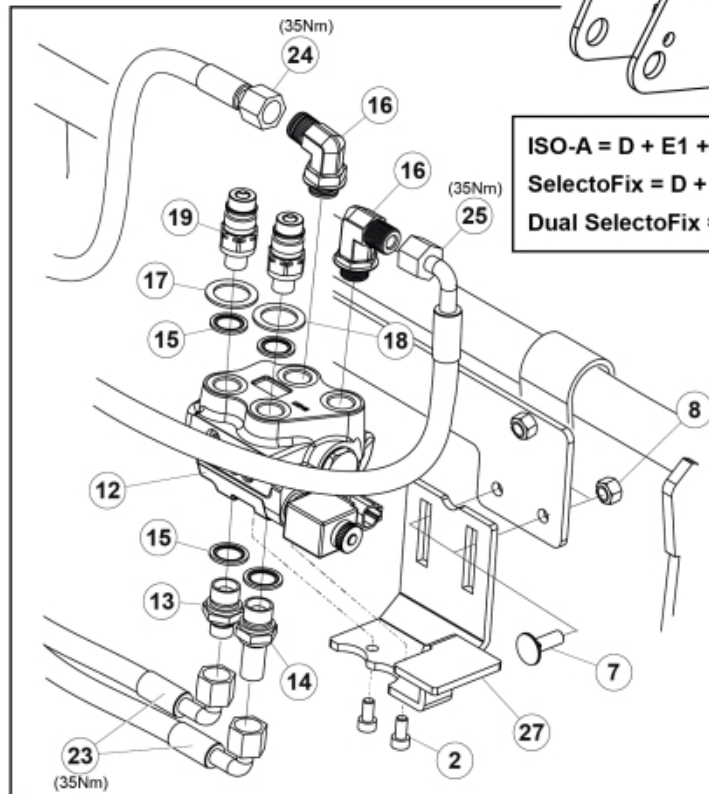

Remove existing 3rd service parts from tool carrier.

B

M 60020157-66-67-68-69-70-72-79-81-83-84-88

ISO-A = D + E1 + E3
 SelectoFix = D + E2 + E3
 Dual SelectoFix = D + E2 + E4

M 60020157-66-67-68-69-70-72-79-81-83-84-88_2

ISO-A = F + G1
 SelectoFix = F + G2
 Dual SelectoFix = F + G3

M 60020157-66-67-68-69-70-72-79-81-83-84-88_3

Description DXL
Part assemblies 4th service, ISO-A

PartNo	Pos	Qty	Name	Specifications
60020168		1 PCS	4th service, ISO-A	
5004919	2	2	Screw	MC6S M8x16
60032063	6	1	Cable	4th service. (replaces 60015907)
5006002	7	4	Screw	MVBF 10x30
5011554	8	5	Nut	Loc-King M10
60014337	9	1	Screw	M10x70 MVBF
60014154	10	1	Bracket	
60019369	11	1	Hose cover	
4501105	12	1	Block cpl	4th service, Replaces 60011052, 01/03/2019 00:00:00
1120011	13	1	Adaptor	R1/2"-R3/8"
1120158	14	1	Adaptor	R 1/2" - R 3/8"
5013853	15	4	Dowty washer	Tredo 1/2", Part is included in kit 60007907 Hose cpl., 9032177 Hose cpl.
60014257	16	2	Adaptor	90°
5022157	17	2	Washer, red	
5022159	18	2	Washer, blue	
5044131	19	2	Quick Coupling	R 1/2"
60014360	23	2 PCS	Hose	3/8" L=1880 1/2GRLMA - 3/8G90LMA
60014375	24	1	Hose	3/8" L=350 3/8GRLMA - 3/8G90LMA
60014364	25	1	Hose	3/8" L=640 3/8G90LMA - 3/8G90LMA
60013896	26	1	Bracket	
60013895	27	1	Bracket	
5044940	31	2	Coupling	ISO-A 1/2" Male - G3/8
5044129	32	2	Dust Cover	1/2" Male