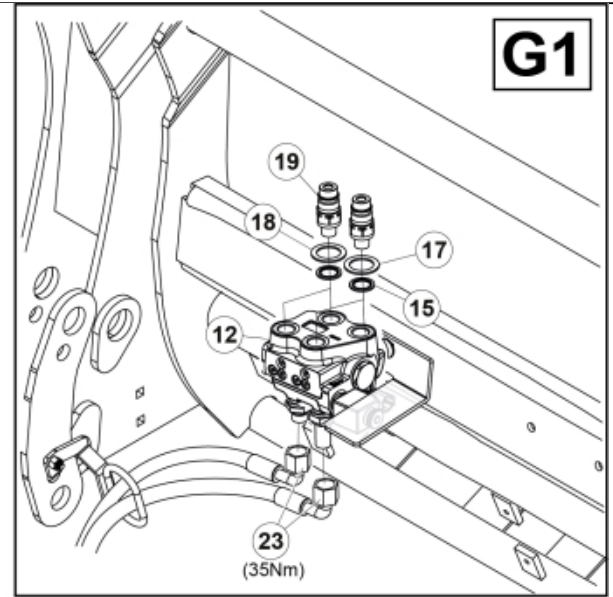

Remove existing 3rd service parts from tool carrier.

B

M 60020157-66-67-68-69-70-72-79-81-83-84-88

ISO-A = D + E1 + E3
 SelectoFix = D + E2 + E3
 Dual SelectoFix = D + E2 + E4

M 60020157-66-67-68-69-70-72-79-81-83-84-88_2

ISO-A = F + G1
 SelectoFix = F + G2
 Dual SelectoFix = F + G3

M 60020157-66-67-68-69-70-72-79-81-83-84-88_3

Description DXL
Part assemblies 4th service, ISO-A

PartNo	Pos	Qty	Name	Specifications
60020168		1 PCS	4th service, ISO-A	
5004919	2	2	Screw	MC6S M8x16
60032063	6	1	Cable	4th service. (replaces 60015907)
5006002	7	4	Screw	MVBF 10x30
5011554	8	5	Nut	Loc-King M10
60014337	9	1	Screw	M10x70 MVBF
60014154	10	1	Bracket	
60019369	11	1	Hose cover	
4501105	12	1	Block cpl	4th service, Replaces 60011052, 01/03/2019 00:00:00
1120011	13	1	Adaptor	R1/2"-R3/8"
1120158	14	1	Adaptor	R 1/2" - R 3/8"
5013853	15	4	Dowty washer	Tredo 1/2", Part is included in kit 60007907 Hose cpl., 9032177 Hose cpl.
60014257	16	2	Adaptor	90°
5022157	17	2	Washer, red	
5022159	18	2	Washer, blue	
5044131	19	2	Quick Coupling	R 1/2"
60014360	23	2 PCS	Hose	3/8" L=1880 1/2GRLMA - 3/8G90LMA
60014375	24	1	Hose	3/8" L=350 3/8GRLMA - 3/8G90LMA
60014364	25	1	Hose	3/8" L=640 3/8G90LMA - 3/8G90LMA
60013896	26	1	Bracket	
60013895	27	1	Bracket	
5044940	31	2	Coupling	ISO-A 1/2" Male - G3/8
5044129	32	2	Dust Cover	1/2" Male