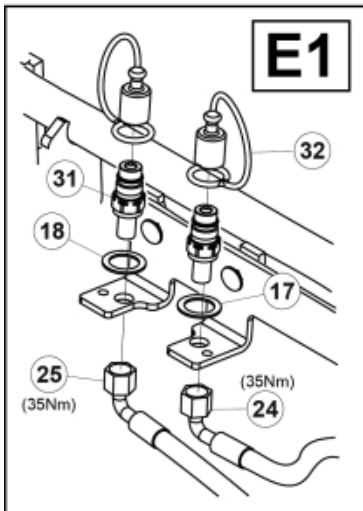

Remove existing 3rd service parts from tool carrier.

B

M 60020157-66-67-68-69-70-72-79-81-83-84-88

ISO-A = D + E1 + E3
 SelectoFix = D + E2 + E3
 Dual SelectoFix = D + E2 + E4

M 60020157-66-67-68-69-70-72-79-81-83-84-88_2

ISO-A = F + G1
 SelectoFix = F + G2
 Dual SelectoFix = F + G3

M 60020157-66-67-68-69-70-72-79-81-83-84-88_3

Description DXL
Part assemblies 4th service, ISO-A

PartNo	Pos	Qty	Name	Specifications
60020168		1 PCS	4th service, ISO-A	
5004919	2	2	Screw	MC6S M8x16
60032063	6	1	Cable	4th service. (replaces 60015907)
5006002	7	4	Screw	MVBF 10x30
5011554	8	5	Nut	Loc-King M10
60014337	9	1	Screw	M10x70 MVBF
60014154	10	1	Bracket	
60019369	11	1	Hose cover	
4501105	12	1	Block cpl	4th service, Replaces 60011052, 01/03/2019 00:00:00
1120011	13	1	Adaptor	R1/2"-R3/8"
1120158	14	1	Adaptor	R 1/2" - R 3/8"
5013853	15	4	Dowty washer	Tredo 1/2", Part is included in kit 60007907 Hose cpl., 9032177 Hose cpl.
60014257	16	2	Adaptor	90°
5022157	17	2	Washer, red	
5022159	18	2	Washer, blue	
5044131	19	2	Quick Coupling	R 1/2"
60014360	23	2 PCS	Hose	3/8" L=1880 1/2GRLMA - 3/8G90LMA
60014375	24	1	Hose	3/8" L=350 3/8GRLMA - 3/8G90LMA
60014364	25	1	Hose	3/8" L=640 3/8G90LMA - 3/8G90LMA
60013896	26	1	Bracket	
60013895	27	1	Bracket	
5044940	31	2	Coupling	ISO-A 1/2" Male - G3/8
5044129	32	2	Dust Cover	1/2" Male