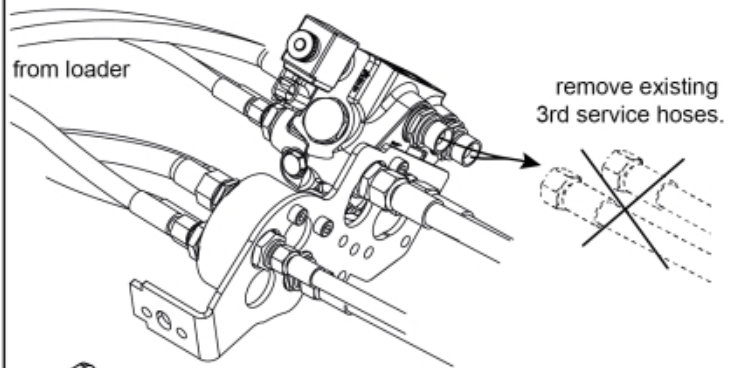

Remove existing 3rd service parts from tool carrier.

B

M 60020157-66-67-68-69-70-72-79-81-83-84-88

ISO-A = D + E1 + E3
 SelectoFix = D + E2 + E3
 Dual SelectoFix = D + E2 + E4

M 60020157-66-67-68-69-70-72-79-81-83-84-88_2

ISO-A = F + G1
 SelectoFix = F + G2
 Dual SelectoFix = F + G3

M 60020157-66-67-68-69-70-72-79-81-83-84-88_3

Description DXL
Part assemblies 4th service, ISO-A

PartNo	Pos	Qty	Name	Specifications
60020168		1 PCS	4th service, ISO-A	
5004919	2	2	Screw	MC6S M8x16
60032063	6	1	Cable	4th service. (replaces 60015907)
5006002	7	4	Screw	MVBF 10x30
5011554	8	5	Nut	Loc-King M10
60014337	9	1	Screw	M10x70 MVBF
60014154	10	1	Bracket	
60019369	11	1	Hose cover	
4501105	12	1	Block cpl	4th service, Replaces 60011052, 01/03/2019 00:00:00
1120011	13	1	Adaptor	R1/2"-R3/8"
1120158	14	1	Adaptor	R 1/2" - R 3/8"
5013853	15	4	Dowty washer	Tredo 1/2", Part is included in kit 60007907 Hose cpl., 9032177 Hose cpl.
60014257	16	2	Adaptor	90°
5022157	17	2	Washer, red	
5022159	18	2	Washer, blue	
5044131	19	2	Quick Coupling	R 1/2"
60014360	23	2 PCS	Hose	3/8" L=1880 1/2GRLMA - 3/8G90LMA
60014375	24	1	Hose	3/8" L=350 3/8GRLMA - 3/8G90LMA
60014364	25	1	Hose	3/8" L=640 3/8G90LMA - 3/8G90LMA
60013896	26	1	Bracket	
60013895	27	1	Bracket	
5044940	31	2	Coupling	ISO-A 1/2" Male - G3/8
5044129	32	2	Dust Cover	1/2" Male