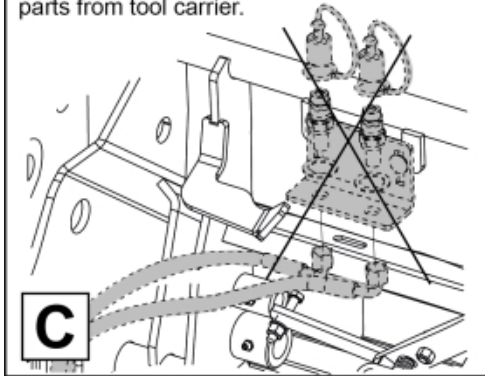

Remove existing 3rd service parts from tool carrier.

B

M 60020157-66-67-68-69-70-72-79-81-83-84-88

ISO-A = D + E1 + E3
 SelectoFix = D + E2 + E3
 Dual SelectoFix = D + E2 + E4

M 60020157-66-67-68-69-70-72-79-81-83-84-88_2

ISO-A = F + G1
 SelectoFix = F + G2
 Dual SelectoFix = F + G3

M 60020157-66-67-68-69-70-72-79-81-83-84-88_3

Description DXL
Part assemblies 4th service, ISO-A

PartNo	Pos	Qty	Name	Specifications
60020168		1 PCS	4th service, ISO-A	
5004919	2	2	Screw	MC6S M8x16
60032063	6	1	Cable	4th service. (replaces 60015907)
5006002	7	4	Screw	MVBF 10x30
5011554	8	5	Nut	Loc-King M10
60014337	9	1	Screw	M10x70 MVBF
60014154	10	1	Bracket	
60019369	11	1	Hose cover	
4501105	12	1	Block cpl	4th service, Replaces 60011052, 01/03/2019 00:00:00
1120011	13	1	Adaptor	R1/2"-R3/8"
1120158	14	1	Adaptor	R 1/2" - R 3/8"
5013853	15	4	Dowty washer	Tredo 1/2", Part is included in kit 60007907 Hose cpl., 9032177 Hose cpl.
60014257	16	2	Adaptor	90°
5022157	17	2	Washer, red	
5022159	18	2	Washer, blue	
5044131	19	2	Quick Coupling	R 1/2"
60014360	23	2 PCS	Hose	3/8" L=1880 1/2GRLMA - 3/8G90LMA
60014375	24	1	Hose	3/8" L=350 3/8GRLMA - 3/8G90LMA
60014364	25	1	Hose	3/8" L=640 3/8G90LMA - 3/8G90LMA
60013896	26	1	Bracket	
60013895	27	1	Bracket	
5044940	31	2	Coupling	ISO-A 1/2" Male - G3/8
5044129	32	2	Dust Cover	1/2" Male