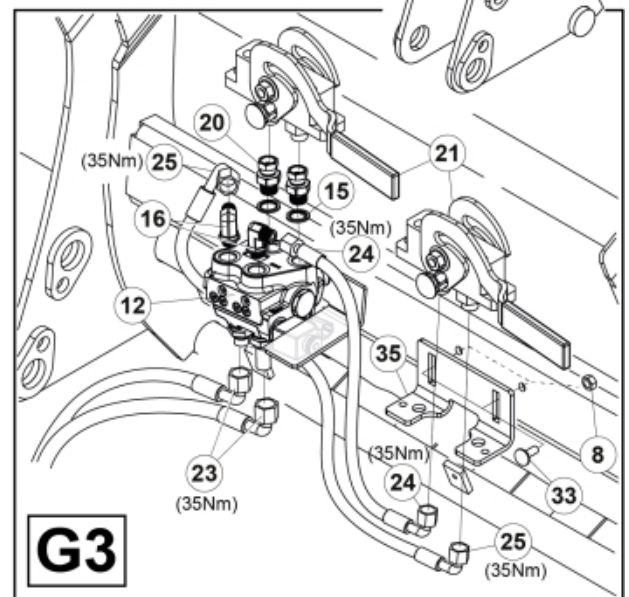

Remove existing 3rd service parts from tool carrier.

B

M 60020157-66-67-68-69-70-72-79-81-83-84-88

ISO-A = D + E1 + E3
 SelectoFix = D + E2 + E3
 Dual SelectoFix = D + E2 + E4

M 60020157-66-67-68-69-70-72-79-81-83-84-88_2

ISO-A = F + G1
 SelectoFix = F + G2
 Dual SelectoFix = F + G3

M 60020157-66-67-68-69-70-72-79-81-83-84-88_3

Description DXL
Part assemblies 4th service, ISO-A

PartNo	Pos	Qty	Name	Specifications
60020168		1 PCS	4th service, ISO-A	
5004919	2	2	Screw	MC6S M8x16
60032063	6	1	Cable	4th service. (replaces 60015907)
5006002	7	4	Screw	MVBF 10x30
5011554	8	5	Nut	Loc-King M10
60014337	9	1	Screw	M10x70 MVBF
60014154	10	1	Bracket	
60019369	11	1	Hose cover	
4501105	12	1	Block cpl	4th service, Replaces 60011052, 01/03/2019 00:00:00
1120011	13	1	Adaptor	R1/2"-R3/8"
1120158	14	1	Adaptor	R 1/2" - R 3/8"
5013853	15	4	Dowty washer	Tredo 1/2", Part is included in kit 60007907 Hose cpl., 9032177 Hose cpl.
60014257	16	2	Adaptor	90°
5022157	17	2	Washer, red	
5022159	18	2	Washer, blue	
5044131	19	2	Quick Coupling	R 1/2"
60014360	23	2 PCS	Hose	3/8" L=1880 1/2GRLMA - 3/8G90LMA
60014375	24	1	Hose	3/8" L=350 3/8GRLMA - 3/8G90LMA
60014364	25	1	Hose	3/8" L=640 3/8G90LMA - 3/8G90LMA
60013896	26	1	Bracket	
60013895	27	1	Bracket	
5044940	31	2	Coupling	ISO-A 1/2" Male - G3/8
5044129	32	2	Dust Cover	1/2" Male