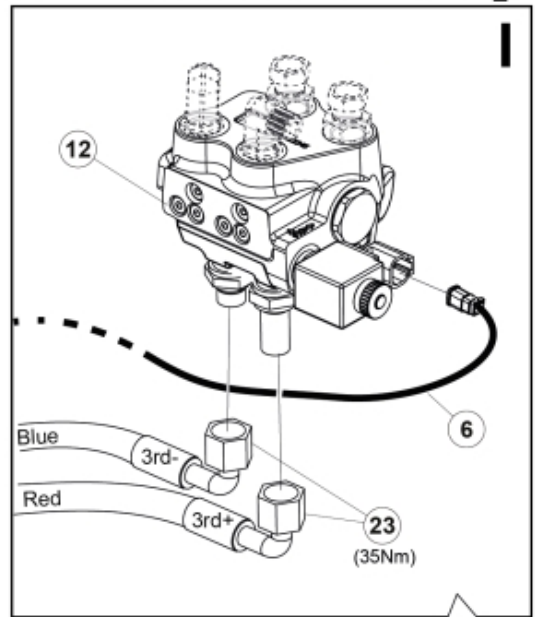

Remove existing 3rd service parts from tool carrier.

B

M 60020157-66-67-68-69-70-72-79-81-83-84-88

ISO-A = D + E1 + E3
 SelectoFix = D + E2 + E3
 Dual SelectoFix = D + E2 + E4

M 60020157-66-67-68-69-70-72-79-81-83-84-88_2

ISO-A = F + G1
 SelectoFix = F + G2
 Dual SelectoFix = F + G3

M 60020157-66-67-68-69-70-72-79-81-83-84-88_3

Description DXL
Part assemblies 4th service, ISO-A

PartNo	Pos	Qty	Name	Specifications
60020168		1 PCS	4th service, ISO-A	
5004919	2	2	Screw	MC6S M8x16
60032063	6	1	Cable	4th service. (replaces 60015907)
5006002	7	4	Screw	MVBF 10x30
5011554	8	5	Nut	Loc-King M10
60014337	9	1	Screw	M10x70 MVBF
60014154	10	1	Bracket	
60019369	11	1	Hose cover	
4501105	12	1	Block cpl	4th service, Replaces 60011052, 01/03/2019 00:00:00
1120011	13	1	Adaptor	R1/2"-R3/8"
1120158	14	1	Adaptor	R 1/2" - R 3/8"
5013853	15	4	Dowty washer	Tredo 1/2", Part is included in kit 60007907 Hose cpl., 9032177 Hose cpl.
60014257	16	2	Adaptor	90°
5022157	17	2	Washer, red	
5022159	18	2	Washer, blue	
5044131	19	2	Quick Coupling	R 1/2"
60014360	23	2 PCS	Hose	3/8" L=1880 1/2GRLMA - 3/8G90LMA
60014375	24	1	Hose	3/8" L=350 3/8GRLMA - 3/8G90LMA
60014364	25	1	Hose	3/8" L=640 3/8G90LMA - 3/8G90LMA
60013896	26	1	Bracket	
60013895	27	1	Bracket	
5044940	31	2	Coupling	ISO-A 1/2" Male - G3/8
5044129	32	2	Dust Cover	1/2" Male