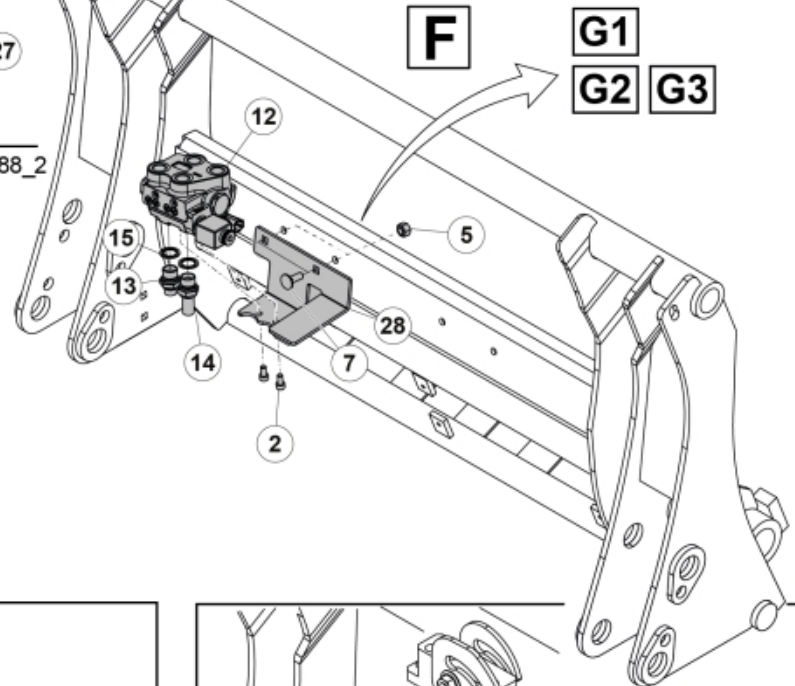

E3

E4

ISO-A = D + E1 + E3
 SelectoFix = D + E2 + E3
 Dual SelectoFix = D + E2 + E4

E2

E3

M 60020157-66-67-68-69-70-72-79-81-83-84-88_2

ISO-A = F + G1
SelectoFix = F + G2
Dual SelectoFix = F + G3

M 60020157-66-67-68-69-70-72-79-81-83-84-88_3

Part assemblies 4th service, SelectoFix

PartNo	Pos	Qty	Name	Specifications
60020169		1	4th service, SelectoFix	
5004919	2	2	Screw	MC6S M8x16
60032063	6	1	Cable	4th service. (replaces 60015907)
5006002	7	4	Screw	MVBF 10x30
5011554	8	5	Nut	Loc-King M10
60014337	9	1	Screw	M10x70 MVBF
60014154	10	1	Bracket	
60019369	11	1	Hose cover	
4501105	12	1	Block cpl	4th service, Replaces 60011052, 01/03/2019 00:00:00
1120011	13	1	Adaptor	R1/2"-R3/8"
1120158	14	1	Adaptor	R 1/2" - R 3/8"
5013853	15	4	Dowty washer	Tredo 1/2", Part is included in kit 60007907 Hose cpl., 9032177 Hose cpl.
60014257	16	2	Adaptor	90°
5022157	17	1	Washer, red	
5022159	18	1	Washer, blue	
5044131	19	2	Quick Coupling	R 1/2"
10550369	21	1	Selecto Fix, Lower part	
60014413	23	2	Hose	3/8" L=1540 1/2GRLMA - 3/8G90LMA
60014375	24	1	Hose	3/8" L=350 3/8GRLMA - 3/8G90LMA
60014364	25	1	Hose	3/8" L=640 3/8G90LMA - 3/8G90LMA
60013896	26	1	Bracket	
60013895	27	1	Bracket	
5004061	29	2	Screw	MC6S M8x20