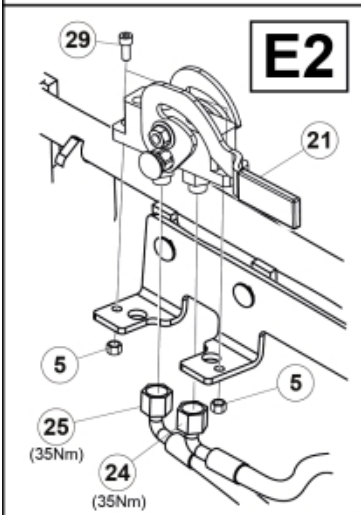

Remove existing 3rd service parts from tool carrier.

B

A

M 60020157-66-67-68-69-70-72-79-81-83-84-88

D

E1

E1

E2

E3

E4

ISO-A = D + E1 + E3
 SelectoFix = D + E2 + E3
 Dual SelectoFix = D + E2 + E4

E2

E3

M 60020157-66-67-68-69-70-72-79-81-83-84-88_2

ISO-A = F + G1
SelectoFix = F + G2
Dual SelectoFix = F + G3

M 60020157-66-67-68-69-70-72-79-81-83-84-88_3

Part assemblies 4th service, SelectoFix

PartNo	Pos	Qty	Name	Specifications
60020169		1	4th service, SelectoFix	
5004919	2	2	Screw	MC6S M8x16
60032063	6	1	Cable	4th service. (replaces 60015907)
5006002	7	4	Screw	MVBF 10x30
5011554	8	5	Nut	Loc-King M10
60014337	9	1	Screw	M10x70 MVBF
60014154	10	1	Bracket	
60019369	11	1	Hose cover	
4501105	12	1	Block cpl	4th service, Replaces 60011052, 01/03/2019 00:00:00
1120011	13	1	Adaptor	R1/2"-R3/8"
1120158	14	1	Adaptor	R 1/2" - R 3/8"
5013853	15	4	Dowty washer	Tredo 1/2", Part is included in kit 60007907 Hose cpl., 9032177 Hose cpl.
60014257	16	2	Adaptor	90°
5022157	17	1	Washer, red	
5022159	18	1	Washer, blue	
5044131	19	2	Quick Coupling	R 1/2"
10550369	21	1	Selecto Fix, Lower part	
60014413	23	2	Hose	3/8" L=1540 1/2GRLMA - 3/8G90LMA
60014375	24	1	Hose	3/8" L=350 3/8GRLMA - 3/8G90LMA
60014364	25	1	Hose	3/8" L=640 3/8G90LMA - 3/8G90LMA
60013896	26	1	Bracket	
60013895	27	1	Bracket	
5004061	29	2	Screw	MC6S M8x20