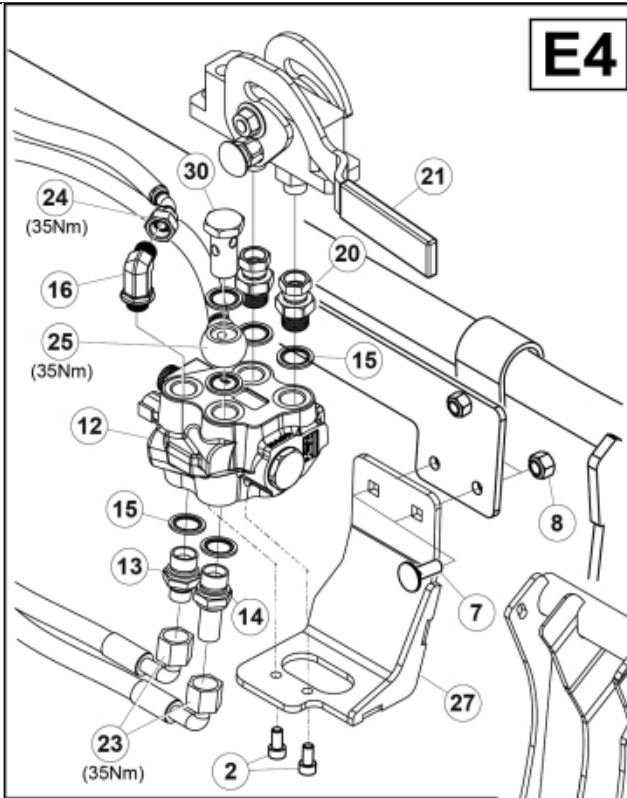

Remove existing 3rd service parts from tool carrier.

B

A

M 60020157-66-67-68-69-70-72-79-81-83-84-88

D

E1

E1

E2

E3

E4

ISO-A = D + E1 + E3
 SelectoFix = D + E2 + E3
 Dual SelectoFix = D + E2 + E4

E2

E3

M 60020157-66-67-68-69-70-72-79-81-83-84-88_2

ISO-A = F + G1
SelectoFix = F + G2
Dual SelectoFix = F + G3

M 60020157-66-67-68-69-70-72-79-81-83-84-88_3

Part assemblies 4th service, SelectoFix

PartNo	Pos	Qty	Name	Specifications
60020169		1	4th service, SelectoFix	
5004919	2	2	Screw	MC6S M8x16
60032063	6	1	Cable	4th service. (replaces 60015907)
5006002	7	4	Screw	MVBF 10x30
5011554	8	5	Nut	Loc-King M10
60014337	9	1	Screw	M10x70 MVBF
60014154	10	1	Bracket	
60019369	11	1	Hose cover	
4501105	12	1	Block cpl	4th service, Replaces 60011052, 01/03/2019 00:00:00
1120011	13	1	Adaptor	R1/2"-R3/8"
1120158	14	1	Adaptor	R 1/2" - R 3/8"
5013853	15	4	Dowty washer	Tredo 1/2", Part is included in kit 60007907 Hose cpl., 9032177 Hose cpl.
60014257	16	2	Adaptor	90°
5022157	17	1	Washer, red	
5022159	18	1	Washer, blue	
5044131	19	2	Quick Coupling	R 1/2"
10550369	21	1	Selecto Fix, Lower part	
60014413	23	2	Hose	3/8" L=1540 1/2GRLMA - 3/8G90LMA
60014375	24	1	Hose	3/8" L=350 3/8GRLMA - 3/8G90LMA
60014364	25	1	Hose	3/8" L=640 3/8G90LMA - 3/8G90LMA
60013896	26	1	Bracket	
60013895	27	1	Bracket	
5004061	29	2	Screw	MC6S M8x20