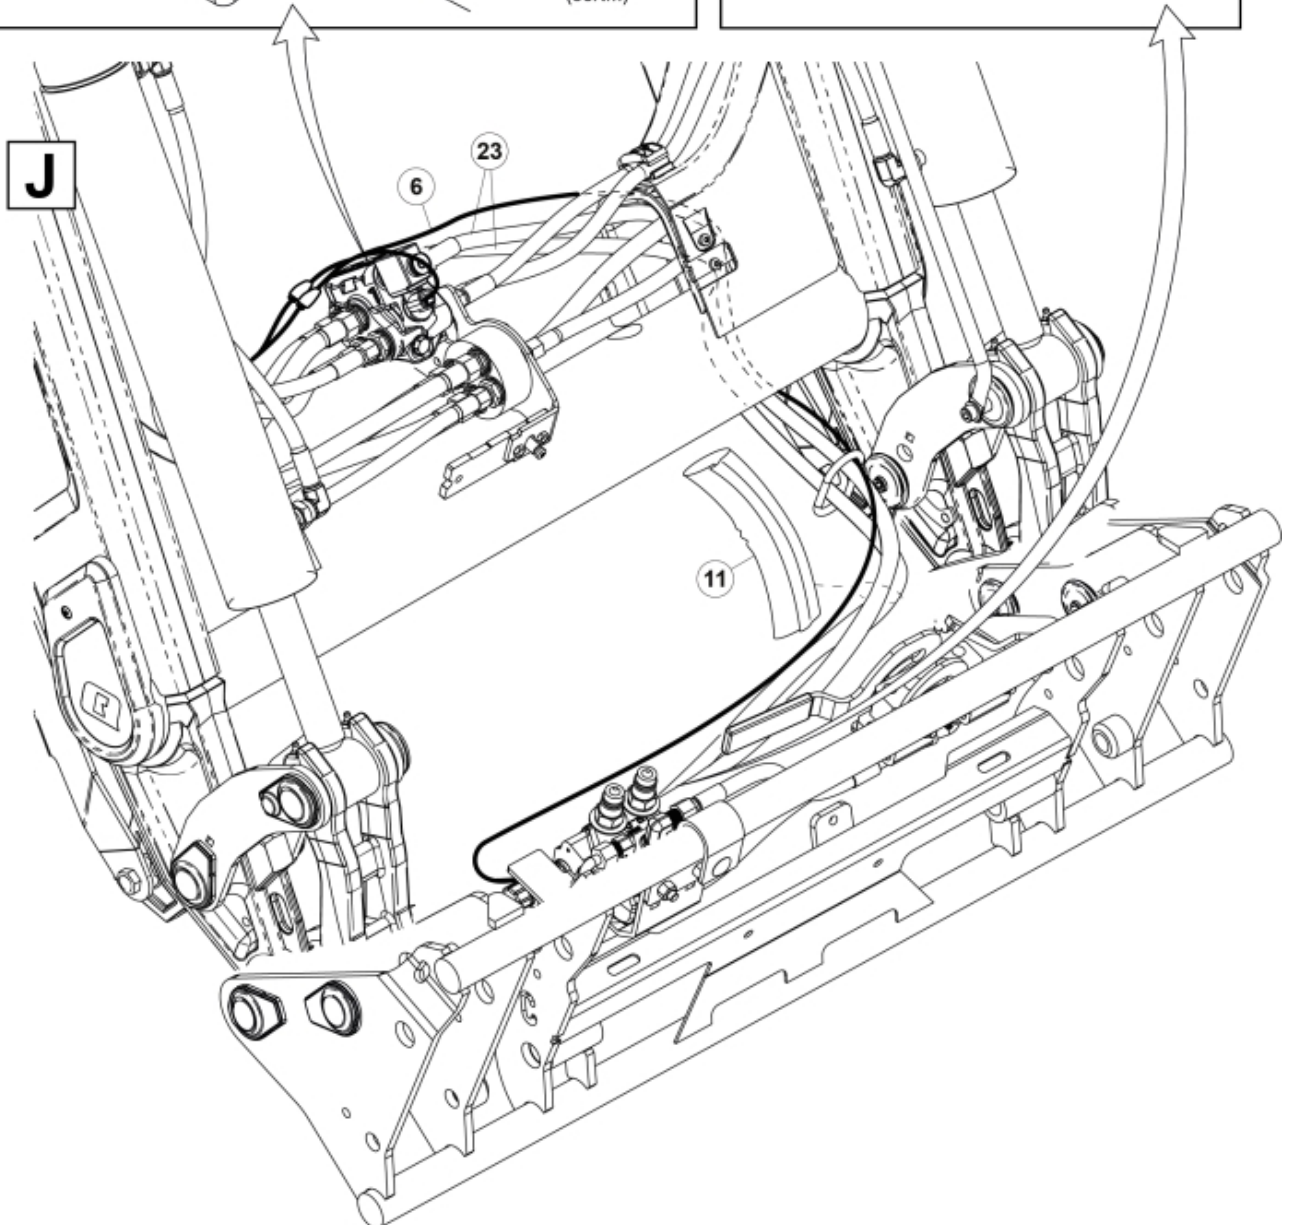

E3

E4

ISO-A = D + E1 + E3
 SelectoFix = D + E2 + E3
 Dual SelectoFix = D + E2 + E4

E2

E3

M 60020157-66-67-68-69-70-72-79-81-83-84-88_2

ISO-A = F + G1
SelectoFix = F + G2
Dual SelectoFix = F + G3

M 60020157-66-67-68-69-70-72-79-81-83-84-88_3

Part assemblies 4th service, SelectoFix

PartNo	Pos	Qty	Name	Specifications
60020169		1	4th service, SelectoFix	
5004919	2	2	Screw	MC6S M8x16
60032063	6	1	Cable	4th service. (replaces 60015907)
5006002	7	4	Screw	MVBF 10x30
5011554	8	5	Nut	Loc-King M10
60014337	9	1	Screw	M10x70 MVBF
60014154	10	1	Bracket	
60019369	11	1	Hose cover	
4501105	12	1	Block cpl	4th service, Replaces 60011052, 01/03/2019 00:00:00
1120011	13	1	Adaptor	R1/2"-R3/8"
1120158	14	1	Adaptor	R 1/2" - R 3/8"
5013853	15	4	Dowty washer	Tredo 1/2", Part is included in kit 60007907 Hose cpl., 9032177 Hose cpl.
60014257	16	2	Adaptor	90°
5022157	17	1	Washer, red	
5022159	18	1	Washer, blue	
5044131	19	2	Quick Coupling	R 1/2"
10550369	21	1	Selecto Fix, Lower part	
60014413	23	2	Hose	3/8" L=1540 1/2GRLMA - 3/8G90LMA
60014375	24	1	Hose	3/8" L=350 3/8GRLMA - 3/8G90LMA
60014364	25	1	Hose	3/8" L=640 3/8G90LMA - 3/8G90LMA
60013896	26	1	Bracket	
60013895	27	1	Bracket	
5004061	29	2	Screw	MC6S M8x20