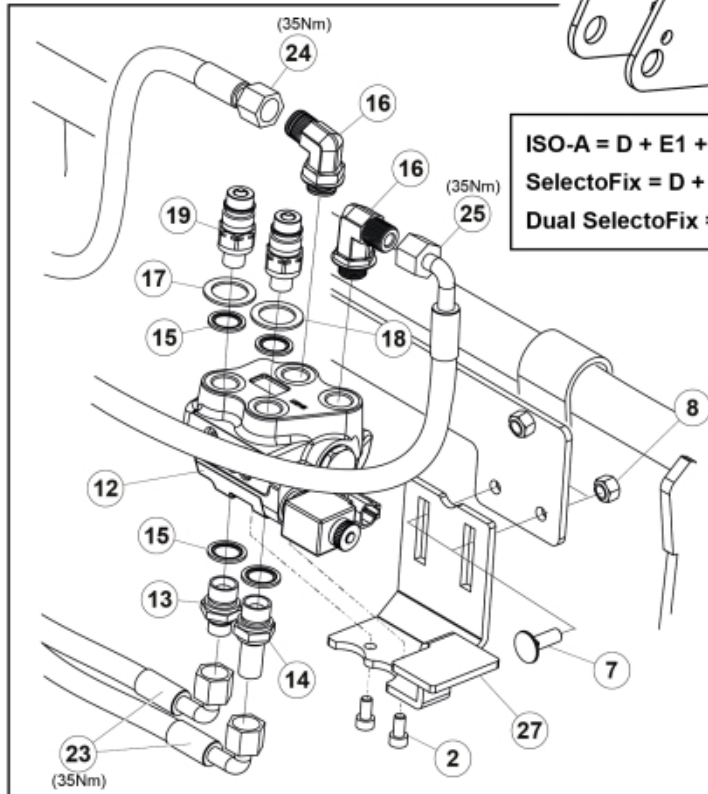

Remove existing 3rd service parts from tool carrier.

B

A

M 60020157-66-67-68-69-70-72-79-81-83-84-88

D

E1

E1

E2

E3

E4

ISO-A = D + E1 + E3
 SelectoFix = D + E2 + E3
 Dual SelectoFix = D + E2 + E4

E2

E3

M 60020157-66-67-68-69-70-72-79-81-83-84-88_2

ISO-A = F + G1
SelectoFix = F + G2
Dual SelectoFix = F + G3

M 60020157-66-67-68-69-70-72-79-81-83-84-88_3

Part assemblies 4th service, SelectoFix

PartNo	Pos	Qty	Name	Specifications
60020169		1	4th service, SelectoFix	
5004919	2	2	Screw	MC6S M8x16
60032063	6	1	Cable	4th service. (replaces 60015907)
5006002	7	4	Screw	MVBF 10x30
5011554	8	5	Nut	Loc-King M10
60014337	9	1	Screw	M10x70 MVBF
60014154	10	1	Bracket	
60019369	11	1	Hose cover	
4501105	12	1	Block cpl	4th service, Replaces 60011052, 01/03/2019 00:00:00
1120011	13	1	Adaptor	R1/2"-R3/8"
1120158	14	1	Adaptor	R 1/2" - R 3/8"
5013853	15	4	Dowty washer	Tredo 1/2", Part is included in kit 60007907 Hose cpl., 9032177 Hose cpl.
60014257	16	2	Adaptor	90°
5022157	17	1	Washer, red	
5022159	18	1	Washer, blue	
5044131	19	2	Quick Coupling	R 1/2"
10550369	21	1	Selecto Fix, Lower part	
60014413	23	2	Hose	3/8" L=1540 1/2GRLMA - 3/8G90LMA
60014375	24	1	Hose	3/8" L=350 3/8GRLMA - 3/8G90LMA
60014364	25	1	Hose	3/8" L=640 3/8G90LMA - 3/8G90LMA
60013896	26	1	Bracket	
60013895	27	1	Bracket	
5004061	29	2	Screw	MC6S M8x20