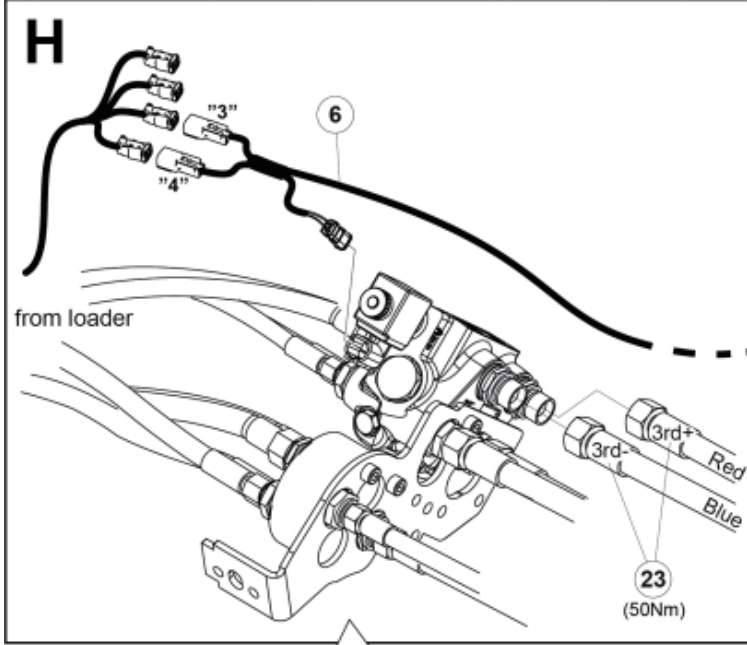

Remove existing 3rd service parts from tool carrier.

B

A

M 60020157-66-67-68-69-70-72-79-81-83-84-88

D

E1

E1

E2

E3

E4

ISO-A = D + E1 + E3
 SelectoFix = D + E2 + E3
 Dual SelectoFix = D + E2 + E4

E2

E3

M 60020157-66-67-68-69-70-72-79-81-83-84-88_2

ISO-A = F + G1
SelectoFix = F + G2
Dual SelectoFix = F + G3

M 60020157-66-67-68-69-70-72-79-81-83-84-88_3

Part assemblies 4th service, SelectoFix

PartNo	Pos	Qty	Name	Specifications
60020169		1	4th service, SelectoFix	
5004919	2	2	Screw	MC6S M8x16
60032063	6	1	Cable	4th service. (replaces 60015907)
5006002	7	4	Screw	MVBF 10x30
5011554	8	5	Nut	Loc-King M10
60014337	9	1	Screw	M10x70 MVBF
60014154	10	1	Bracket	
60019369	11	1	Hose cover	
4501105	12	1	Block cpl	4th service, Replaces 60011052, 01/03/2019 00:00:00
1120011	13	1	Adaptor	R1/2"-R3/8"
1120158	14	1	Adaptor	R 1/2" - R 3/8"
5013853	15	4	Dowty washer	Tredo 1/2", Part is included in kit 60007907 Hose cpl., 9032177 Hose cpl.
60014257	16	2	Adaptor	90°
5022157	17	1	Washer, red	
5022159	18	1	Washer, blue	
5044131	19	2	Quick Coupling	R 1/2"
10550369	21	1	Selecto Fix, Lower part	
60014413	23	2	Hose	3/8" L=1540 1/2GRLMA - 3/8G90LMA
60014375	24	1	Hose	3/8" L=350 3/8GRLMA - 3/8G90LMA
60014364	25	1	Hose	3/8" L=640 3/8G90LMA - 3/8G90LMA
60013896	26	1	Bracket	
60013895	27	1	Bracket	
5004061	29	2	Screw	MC6S M8x20