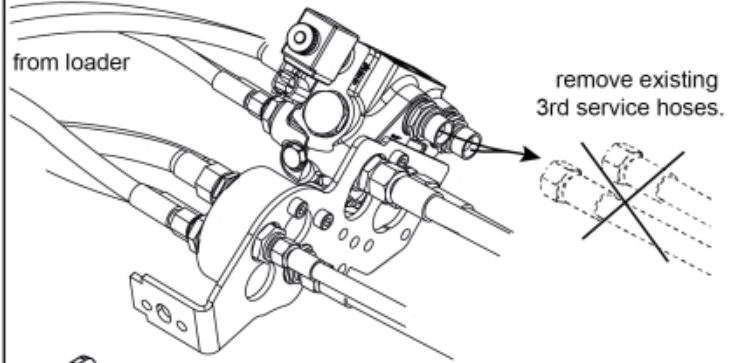

Remove existing 3rd service parts from tool carrier.

B

A

M 60020157-66-67-68-69-70-72-79-81-83-84-88

D

E1

E1

E2

E3

E4

ISO-A = D + E1 + E3
 SelectoFix = D + E2 + E3
 Dual SelectoFix = D + E2 + E4

E2

E3

M 60020157-66-67-68-69-70-72-79-81-83-84-88_2

ISO-A = F + G1
SelectoFix = F + G2
Dual SelectoFix = F + G3

M 60020157-66-67-68-69-70-72-79-81-83-84-88_3

Part assemblies 4th service, SelectoFix

PartNo	Pos	Qty	Name	Specifications
60020169		1	4th service, SelectoFix	
5004919	2	2	Screw	MC6S M8x16
60032063	6	1	Cable	4th service. (replaces 60015907)
5006002	7	4	Screw	MVBF 10x30
5011554	8	5	Nut	Loc-King M10
60014337	9	1	Screw	M10x70 MVBF
60014154	10	1	Bracket	
60019369	11	1	Hose cover	
4501105	12	1	Block cpl	4th service, Replaces 60011052, 01/03/2019 00:00:00
1120011	13	1	Adaptor	R1/2"-R3/8"
1120158	14	1	Adaptor	R 1/2" - R 3/8"
5013853	15	4	Dowty washer	Tredo 1/2", Part is included in kit 60007907 Hose cpl., 9032177 Hose cpl.
60014257	16	2	Adaptor	90°
5022157	17	1	Washer, red	
5022159	18	1	Washer, blue	
5044131	19	2	Quick Coupling	R 1/2"
10550369	21	1	Selecto Fix, Lower part	
60014413	23	2	Hose	3/8" L=1540 1/2GRLMA - 3/8G90LMA
60014375	24	1	Hose	3/8" L=350 3/8GRLMA - 3/8G90LMA
60014364	25	1	Hose	3/8" L=640 3/8G90LMA - 3/8G90LMA
60013896	26	1	Bracket	
60013895	27	1	Bracket	
5004061	29	2	Screw	MC6S M8x20