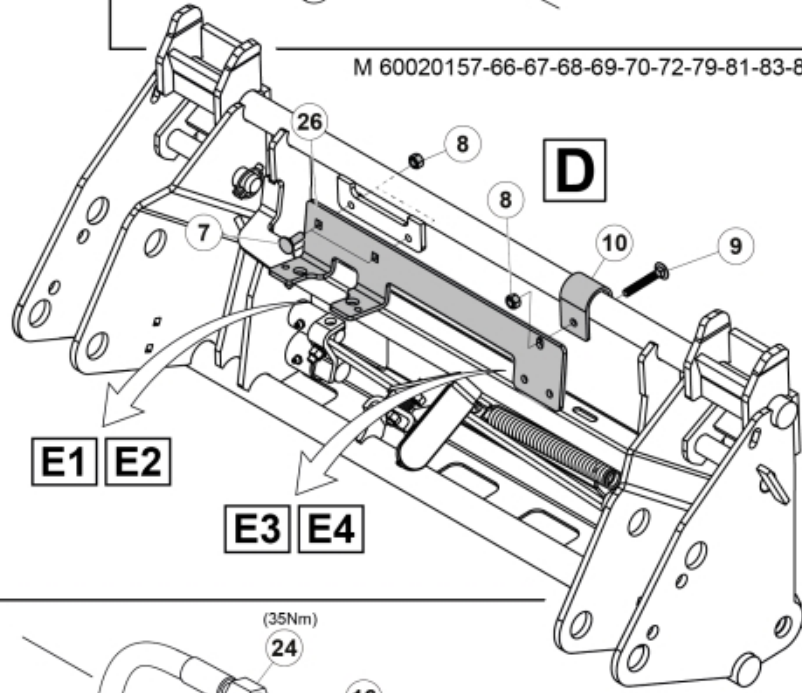

Remove existing 3rd service parts from tool carrier.

B

A

M 60020157-66-67-68-69-70-72-79-81-83-84-88

D

E1

E1

E2

E3

E4

ISO-A = D + E1 + E3
 SelectoFix = D + E2 + E3
 Dual SelectoFix = D + E2 + E4

E2

E3

M 60020157-66-67-68-69-70-72-79-81-83-84-88_2

ISO-A = F + G1
SelectoFix = F + G2
Dual SelectoFix = F + G3

M 60020157-66-67-68-69-70-72-79-81-83-84-88_3

Part assemblies 4th service, SelectoFix

PartNo	Pos	Qty	Name	Specifications
60020169		1	4th service, SelectoFix	
5004919	2	2	Screw	MC6S M8x16
60032063	6	1	Cable	4th service. (replaces 60015907)
5006002	7	4	Screw	MVBF 10x30
5011554	8	5	Nut	Loc-King M10
60014337	9	1	Screw	M10x70 MVBF
60014154	10	1	Bracket	
60019369	11	1	Hose cover	
4501105	12	1	Block cpl	4th service, Replaces 60011052, 01/03/2019 00:00:00
1120011	13	1	Adaptor	R1/2"-R3/8"
1120158	14	1	Adaptor	R 1/2" - R 3/8"
5013853	15	4	Dowty washer	Tredo 1/2", Part is included in kit 60007907 Hose cpl., 9032177 Hose cpl.
60014257	16	2	Adaptor	90°
5022157	17	1	Washer, red	
5022159	18	1	Washer, blue	
5044131	19	2	Quick Coupling	R 1/2"
10550369	21	1	Selecto Fix, Lower part	
60014413	23	2	Hose	3/8" L=1540 1/2GRLMA - 3/8G90LMA
60014375	24	1	Hose	3/8" L=350 3/8GRLMA - 3/8G90LMA
60014364	25	1	Hose	3/8" L=640 3/8G90LMA - 3/8G90LMA
60013896	26	1	Bracket	
60013895	27	1	Bracket	
5004061	29	2	Screw	MC6S M8x20