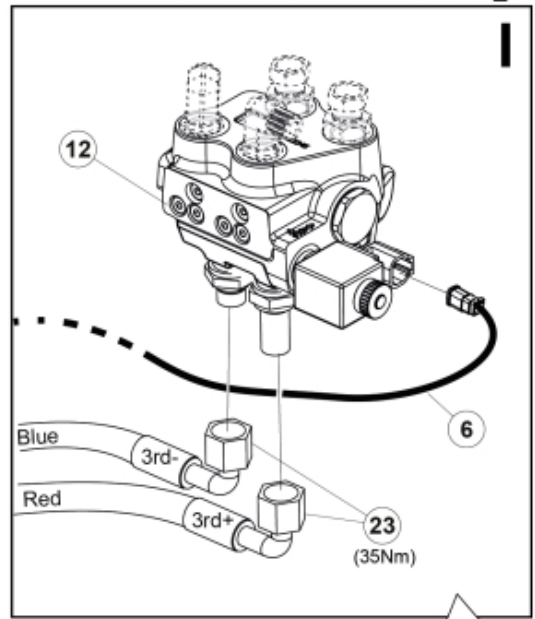

Remove existing 3rd service parts from tool carrier.

B

A

M 60020157-66-67-68-69-70-72-79-81-83-84-88

D

E1

E1

E2

E3

E4

ISO-A = D + E1 + E3
 SelectoFix = D + E2 + E3
 Dual SelectoFix = D + E2 + E4

E2

E3

M 60020157-66-67-68-69-70-72-79-81-83-84-88_2

ISO-A = F + G1
SelectoFix = F + G2
Dual SelectoFix = F + G3

M 60020157-66-67-68-69-70-72-79-81-83-84-88_3

Part assemblies 4th service, SelectoFix

PartNo	Pos	Qty	Name	Specifications
60020169		1	4th service, SelectoFix	
5004919	2	2	Screw	MC6S M8x16
60032063	6	1	Cable	4th service. (replaces 60015907)
5006002	7	4	Screw	MVBF 10x30
5011554	8	5	Nut	Loc-King M10
60014337	9	1	Screw	M10x70 MVBF
60014154	10	1	Bracket	
60019369	11	1	Hose cover	
4501105	12	1	Block cpl	4th service, Replaces 60011052, 01/03/2019 00:00:00
1120011	13	1	Adaptor	R1/2"-R3/8"
1120158	14	1	Adaptor	R 1/2" - R 3/8"
5013853	15	4	Dowty washer	Tredo 1/2", Part is included in kit 60007907 Hose cpl., 9032177 Hose cpl.
60014257	16	2	Adaptor	90°
5022157	17	1	Washer, red	
5022159	18	1	Washer, blue	
5044131	19	2	Quick Coupling	R 1/2"
10550369	21	1	Selecto Fix, Lower part	
60014413	23	2	Hose	3/8" L=1540 1/2GRLMA - 3/8G90LMA
60014375	24	1	Hose	3/8" L=350 3/8GRLMA - 3/8G90LMA
60014364	25	1	Hose	3/8" L=640 3/8G90LMA - 3/8G90LMA
60013896	26	1	Bracket	
60013895	27	1	Bracket	
5004061	29	2	Screw	MC6S M8x20