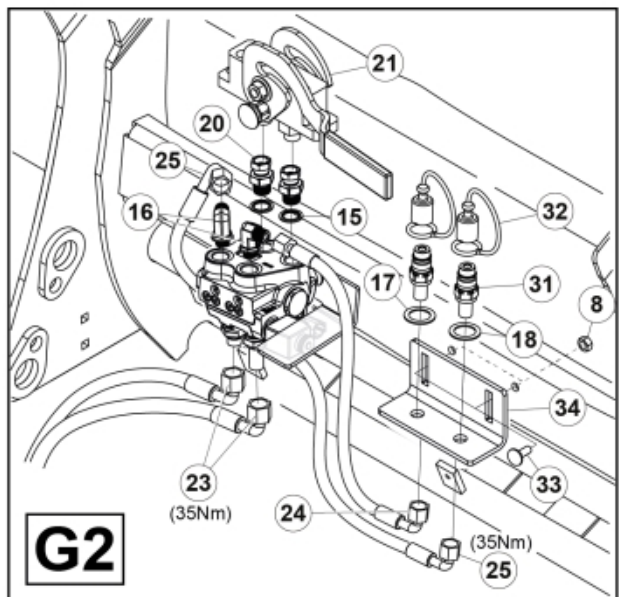

Remove existing 3rd service parts from tool carrier.

B

A

M 60020157-66-67-68-69-70-72-79-81-83-84-88

D

E1

E1

E2

E3

E4

ISO-A = D + E1 + E3
 SelectoFix = D + E2 + E3
 Dual SelectoFix = D + E2 + E4

E2

E3

M 60020157-66-67-68-69-70-72-79-81-83-84-88_2

ISO-A = F + G1
SelectoFix = F + G2
Dual SelectoFix = F + G3

M 60020157-66-67-68-69-70-72-79-81-83-84-88_3

Part assemblies 4th service, SelectoFix

PartNo	Pos	Qty	Name	Specifications
60020169		1	4th service, SelectoFix	
5004919	2	2	Screw	MC6S M8x16
60032063	6	1	Cable	4th service. (replaces 60015907)
5006002	7	4	Screw	MVBF 10x30
5011554	8	5	Nut	Loc-King M10
60014337	9	1	Screw	M10x70 MVBF
60014154	10	1	Bracket	
60019369	11	1	Hose cover	
4501105	12	1	Block cpl	4th service, Replaces 60011052, 01/03/2019 00:00:00
1120011	13	1	Adaptor	R1/2"-R3/8"
1120158	14	1	Adaptor	R 1/2" - R 3/8"
5013853	15	4	Dowty washer	Tredo 1/2", Part is included in kit 60007907 Hose cpl., 9032177 Hose cpl.
60014257	16	2	Adaptor	90°
5022157	17	1	Washer, red	
5022159	18	1	Washer, blue	
5044131	19	2	Quick Coupling	R 1/2"
10550369	21	1	Selecto Fix, Lower part	
60014413	23	2	Hose	3/8" L=1540 1/2GRLMA - 3/8G90LMA
60014375	24	1	Hose	3/8" L=350 3/8GRLMA - 3/8G90LMA
60014364	25	1	Hose	3/8" L=640 3/8G90LMA - 3/8G90LMA
60013896	26	1	Bracket	
60013895	27	1	Bracket	
5004061	29	2	Screw	MC6S M8x20