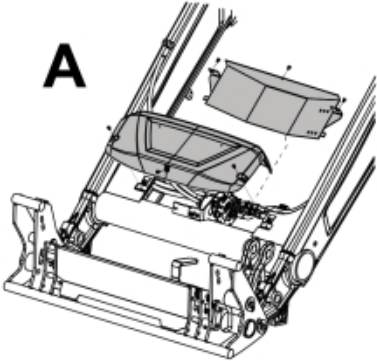

Remove existing 3rd service parts from tool carrier.

B

A

M 60020157-66-67-68-69-70-72-79-81-83-84-88

D

E1

E1

E2

E3

E4

ISO-A = D + E1 + E3
 SelectoFix = D + E2 + E3
 Dual SelectoFix = D + E2 + E4

E2

E3

M 60020157-66-67-68-69-70-72-79-81-83-84-88_2

ISO-A = F + G1
SelectoFix = F + G2
Dual SelectoFix = F + G3

M 60020157-66-67-68-69-70-72-79-81-83-84-88_3

Part assemblies 4th service, SelectoFix

PartNo	Pos	Qty	Name	Specifications
60020169		1	4th service, SelectoFix	
5004919	2	2	Screw	MC6S M8x16
60032063	6	1	Cable	4th service. (replaces 60015907)
5006002	7	4	Screw	MVBF 10x30
5011554	8	5	Nut	Loc-King M10
60014337	9	1	Screw	M10x70 MVBF
60014154	10	1	Bracket	
60019369	11	1	Hose cover	
4501105	12	1	Block cpl	4th service, Replaces 60011052, 01/03/2019 00:00:00
1120011	13	1	Adaptor	R1/2"-R3/8"
1120158	14	1	Adaptor	R 1/2" - R 3/8"
5013853	15	4	Dowty washer	Tredo 1/2", Part is included in kit 60007907 Hose cpl., 9032177 Hose cpl.
60014257	16	2	Adaptor	90°
5022157	17	1	Washer, red	
5022159	18	1	Washer, blue	
5044131	19	2	Quick Coupling	R 1/2"
10550369	21	1	Selecto Fix, Lower part	
60014413	23	2	Hose	3/8" L=1540 1/2GRLMA - 3/8G90LMA
60014375	24	1	Hose	3/8" L=350 3/8GRLMA - 3/8G90LMA
60014364	25	1	Hose	3/8" L=640 3/8G90LMA - 3/8G90LMA
60013896	26	1	Bracket	
60013895	27	1	Bracket	
5004061	29	2	Screw	MC6S M8x20