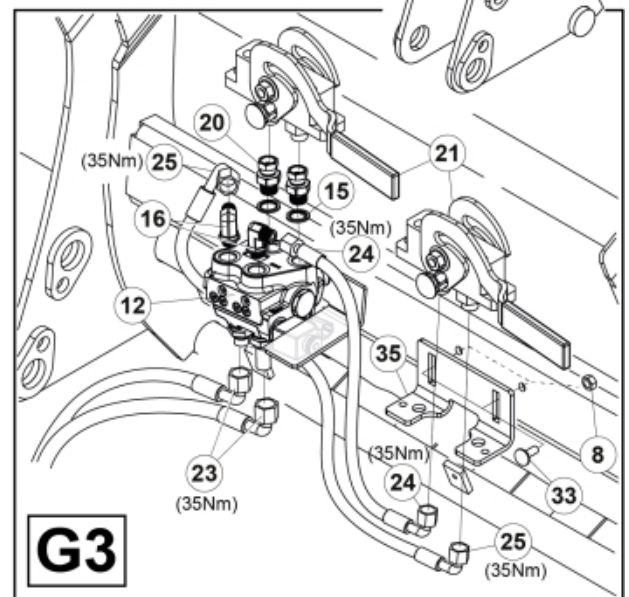

Remove existing 3rd service parts from tool carrier.

B

A

M 60020157-66-67-68-69-70-72-79-81-83-84-88

D

E1

E1

E2

E3

E4

ISO-A = D + E1 + E3
 SelectoFix = D + E2 + E3
 Dual SelectoFix = D + E2 + E4

E2

E3

M 60020157-66-67-68-69-70-72-79-81-83-84-88_2

ISO-A = F + G1
SelectoFix = F + G2
Dual SelectoFix = F + G3

M 60020157-66-67-68-69-70-72-79-81-83-84-88_3

Part assemblies 4th service, SelectoFix

PartNo	Pos	Qty	Name	Specifications
60020169		1	4th service, SelectoFix	
5004919	2	2	Screw	MC6S M8x16
60032063	6	1	Cable	4th service. (replaces 60015907)
5006002	7	4	Screw	MVBF 10x30
5011554	8	5	Nut	Loc-King M10
60014337	9	1	Screw	M10x70 MVBF
60014154	10	1	Bracket	
60019369	11	1	Hose cover	
4501105	12	1	Block cpl	4th service, Replaces 60011052, 01/03/2019 00:00:00
1120011	13	1	Adaptor	R1/2"-R3/8"
1120158	14	1	Adaptor	R 1/2" - R 3/8"
5013853	15	4	Dowty washer	Tredo 1/2", Part is included in kit 60007907 Hose cpl., 9032177 Hose cpl.
60014257	16	2	Adaptor	90°
5022157	17	1	Washer, red	
5022159	18	1	Washer, blue	
5044131	19	2	Quick Coupling	R 1/2"
10550369	21	1	Selecto Fix, Lower part	
60014413	23	2	Hose	3/8" L=1540 1/2GRLMA - 3/8G90LMA
60014375	24	1	Hose	3/8" L=350 3/8GRLMA - 3/8G90LMA
60014364	25	1	Hose	3/8" L=640 3/8G90LMA - 3/8G90LMA
60013896	26	1	Bracket	
60013895	27	1	Bracket	
5004061	29	2	Screw	MC6S M8x20