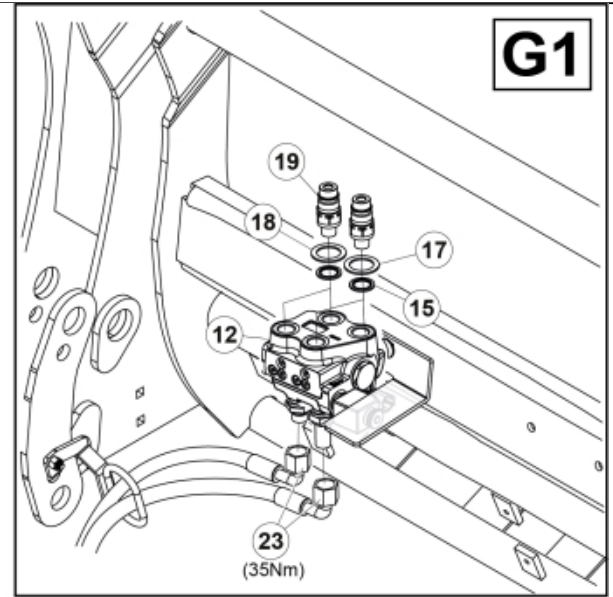

E3

E4

ISO-A = D + E1 + E3
 SelectoFix = D + E2 + E3
 Dual SelectoFix = D + E2 + E4

E2

E3

M 60020157-66-67-68-69-70-72-79-81-83-84-88_2

ISO-A = F + G1
SelectoFix = F + G2
Dual SelectoFix = F + G3

M 60020157-66-67-68-69-70-72-79-81-83-84-88_3

Part assemblies 4th service, SelectoFix

PartNo	Pos	Qty	Name	Specifications
60020169		1	4th service, SelectoFix	
5004919	2	2	Screw	MC6S M8x16
60032063	6	1	Cable	4th service. (replaces 60015907)
5006002	7	4	Screw	MVBF 10x30
5011554	8	5	Nut	Loc-King M10
60014337	9	1	Screw	M10x70 MVBF
60014154	10	1	Bracket	
60019369	11	1	Hose cover	
4501105	12	1	Block cpl	4th service, Replaces 60011052, 01/03/2019 00:00:00
1120011	13	1	Adaptor	R1/2"-R3/8"
1120158	14	1	Adaptor	R 1/2" - R 3/8"
5013853	15	4	Dowty washer	Tredo 1/2", Part is included in kit 60007907 Hose cpl., 9032177 Hose cpl.
60014257	16	2	Adaptor	90°
5022157	17	1	Washer, red	
5022159	18	1	Washer, blue	
5044131	19	2	Quick Coupling	R 1/2"
10550369	21	1	Selecto Fix, Lower part	
60014413	23	2	Hose	3/8" L=1540 1/2GRLMA - 3/8G90LMA
60014375	24	1	Hose	3/8" L=350 3/8GRLMA - 3/8G90LMA
60014364	25	1	Hose	3/8" L=640 3/8G90LMA - 3/8G90LMA
60013896	26	1	Bracket	
60013895	27	1	Bracket	
5004061	29	2	Screw	MC6S M8x20