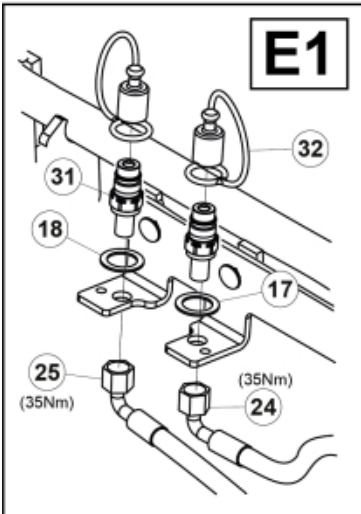

Remove existing 3rd service parts from tool carrier.

B

A

M 60020157-66-67-68-69-70-72-79-81-83-84-88

D

E1

E1

E2

E3

E4

ISO-A = D + E1 + E3
 SelectoFix = D + E2 + E3
 Dual SelectoFix = D + E2 + E4

E2

E3

M 60020157-66-67-68-69-70-72-79-81-83-84-88_2

ISO-A = F + G1
SelectoFix = F + G2
Dual SelectoFix = F + G3

M 60020157-66-67-68-69-70-72-79-81-83-84-88_3

Part assemblies 4th service, SelectoFix

PartNo	Pos	Qty	Name	Specifications
60020169		1	4th service, SelectoFix	
5004919	2	2	Screw	MC6S M8x16
60032063	6	1	Cable	4th service. (replaces 60015907)
5006002	7	4	Screw	MVBF 10x30
5011554	8	5	Nut	Loc-King M10
60014337	9	1	Screw	M10x70 MVBF
60014154	10	1	Bracket	
60019369	11	1	Hose cover	
4501105	12	1	Block cpl	4th service, Replaces 60011052, 01/03/2019 00:00:00
1120011	13	1	Adaptor	R1/2"-R3/8"
1120158	14	1	Adaptor	R 1/2" - R 3/8"
5013853	15	4	Dowty washer	Tredo 1/2", Part is included in kit 60007907 Hose cpl., 9032177 Hose cpl.
60014257	16	2	Adaptor	90°
5022157	17	1	Washer, red	
5022159	18	1	Washer, blue	
5044131	19	2	Quick Coupling	R 1/2"
10550369	21	1	Selecto Fix, Lower part	
60014413	23	2	Hose	3/8" L=1540 1/2GRLMA - 3/8G90LMA
60014375	24	1	Hose	3/8" L=350 3/8GRLMA - 3/8G90LMA
60014364	25	1	Hose	3/8" L=640 3/8G90LMA - 3/8G90LMA
60013896	26	1	Bracket	
60013895	27	1	Bracket	
5004061	29	2	Screw	MC6S M8x20