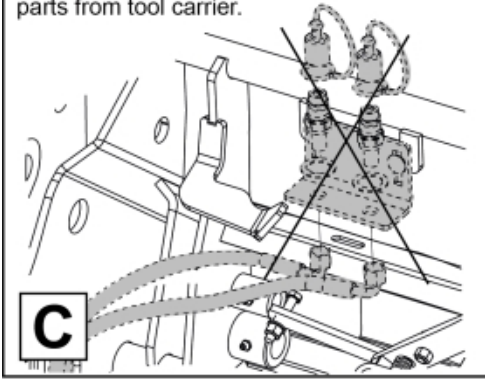

Remove existing 3rd service parts from tool carrier.

B

A

M 60020157-66-67-68-69-70-72-79-81-83-84-88

D

E1

E1

E2

E3

E4

ISO-A = D + E1 + E3
 SelectoFix = D + E2 + E3
 Dual SelectoFix = D + E2 + E4

E2

E3

M 60020157-66-67-68-69-70-72-79-81-83-84-88_2

ISO-A = F + G1
SelectoFix = F + G2
Dual SelectoFix = F + G3

M 60020157-66-67-68-69-70-72-79-81-83-84-88_3

Part assemblies 4th service, SelectoFix

PartNo	Pos	Qty	Name	Specifications
60020169		1	4th service, SelectoFix	
5004919	2	2	Screw	MC6S M8x16
60032063	6	1	Cable	4th service. (replaces 60015907)
5006002	7	4	Screw	MVBF 10x30
5011554	8	5	Nut	Loc-King M10
60014337	9	1	Screw	M10x70 MVBF
60014154	10	1	Bracket	
60019369	11	1	Hose cover	
4501105	12	1	Block cpl	4th service, Replaces 60011052, 01/03/2019 00:00:00
1120011	13	1	Adaptor	R1/2"-R3/8"
1120158	14	1	Adaptor	R 1/2" - R 3/8"
5013853	15	4	Dowty washer	Tredo 1/2", Part is included in kit 60007907 Hose cpl., 9032177 Hose cpl.
60014257	16	2	Adaptor	90°
5022157	17	1	Washer, red	
5022159	18	1	Washer, blue	
5044131	19	2	Quick Coupling	R 1/2"
10550369	21	1	Selecto Fix, Lower part	
60014413	23	2	Hose	3/8" L=1540 1/2GRLMA - 3/8G90LMA
60014375	24	1	Hose	3/8" L=350 3/8GRLMA - 3/8G90LMA
60014364	25	1	Hose	3/8" L=640 3/8G90LMA - 3/8G90LMA
60013896	26	1	Bracket	
60013895	27	1	Bracket	
5004061	29	2	Screw	MC6S M8x20