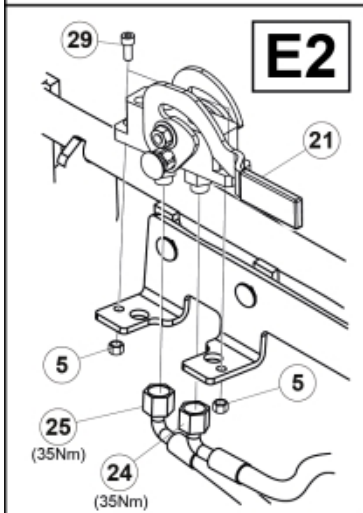

Remove existing 3rd service parts from tool carrier.

**C**

**B**

M 60020157-66-67-68-69-70-72-79-81-83-84-88

**A**

**D**

**E1**

**E2**

**E3**

ISO-A = D + E1 + E3  
 SelectoFix = D + E2 + E3  
 Dual SelectoFix = D + E2 + E4

M 60020157-66-67-68-69-70-72-79-81-83-84-88\_2

ISO-A = F + G1  
SelectoFix = F + G2  
Dual SelectoFix = F + G3

M 60020157-66-67-68-69-70-72-79-81-83-84-88\_3

**Part assemblies**      4th service, SelectoFix BigBM

PartNo	Pos	Qty	Name	Specifications
60020170		1	4th service, SelectoFix BigBM	
5004919	2	2	Screw	MC6S M8x16
60032063	6	1	Cable	4th service. (replaces 60015907)
5006002	7	2	Screw	MVBF 10x30
5011554	8	4	Nut	Loc-King M10
60019369	11	1	Hose cover	
4501105	12	1	Block cpl	4th service, Replaces 60011052, 01/03/2019 00:00:00
1120011	13	1	Adaptor	R1/2"-R3/8"
1120158	14	1	Adaptor	R 1/2" - R 3/8"
5013853	15	4	Dowty washer	Tredo 1/2", Part is included in kit 60007907 Hose cpl., 9032177 Hose cpl.
60014257	16	2	Adaptor	90°
5022157	17	1	Washer, red	
5022159	18	1	Washer, blue	
60011053	20	2	Adaptor	G1/2" - G3/8"
10550369	21	1	Selecto Fix, Lower part	
60014229	23	2	Hose	3/8" L=1275 1/2GRLMA - 3/8G90LMA
60014430	24	1	Hose	3/8" L=305 3/8GRLMA - 3/8G90LMA
60014428	25	1	Hose	3/8" L=560 3/8G90LMA - 3/8G90LMA
60013878	28	1	Bracket	
5044940	31	2	Coupling	ISO-A 1/2" Male - G3/8
5044129	32	2	Dust Cover	1/2" Male
5006003	33	2	Screw	MVBF 10x40
5220303	34	1	Bracket	