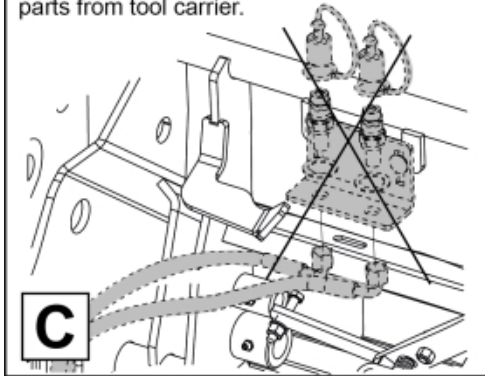

Remove existing 3rd service parts from tool carrier.

**C**

**B**

M 60020157-66-67-68-69-70-72-79-81-83-84-88

**A**

**D**

**E1**

**E2**

**Part assemblies**      4th service, SelectoFix BigBM

PartNo	Pos	Qty	Name	Specifications
60020170		1	4th service, SelectoFix BigBM	
5004919	2	2	Screw	MC6S M8x16
60032063	6	1	Cable	4th service. (replaces 60015907)
5006002	7	2	Screw	MVBF 10x30
5011554	8	4	Nut	Loc-King M10
60019369	11	1	Hose cover	
4501105	12	1	Block cpl	4th service, Replaces 60011052, 01/03/2019 00:00:00
1120011	13	1	Adaptor	R1/2"-R3/8"
1120158	14	1	Adaptor	R 1/2" - R 3/8"
5013853	15	4	Dowty washer	Tredo 1/2", Part is included in kit 60007907 Hose cpl., 9032177 Hose cpl.
60014257	16	2	Adaptor	90°
5022157	17	1	Washer, red	
5022159	18	1	Washer, blue	
60011053	20	2	Adaptor	G1/2" - G3/8"
10550369	21	1	Selecto Fix, Lower part	
60014229	23	2	Hose	3/8" L=1275 1/2GRLMA - 3/8G90LMA
60014430	24	1	Hose	3/8" L=305 3/8GRLMA - 3/8G90LMA
60014428	25	1	Hose	3/8" L=560 3/8G90LMA - 3/8G90LMA
60013878	28	1	Bracket	
5044940	31	2	Coupling	ISO-A 1/2" Male - G3/8
5044129	32	2	Dust Cover	1/2" Male
5006003	33	2	Screw	MVBF 10x40
5220303	34	1	Bracket	