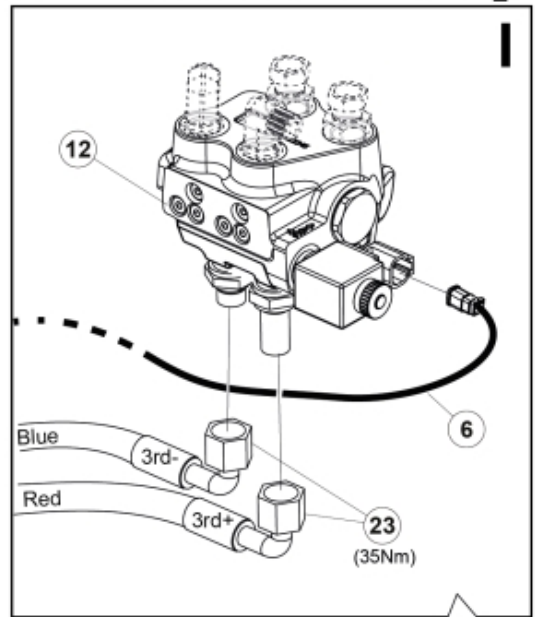

Remove existing 3rd service parts from tool carrier.

**C**

**B**

M 60020157-66-67-68-69-70-72-79-81-83-84-88

**A**

**D**

**E1**

**E2**

**E3**

ISO-A = D + E1 + E3  
 SelectoFix = D + E2 + E3  
 Dual SelectoFix = D + E2 + E4

M 60020157-66-67-68-69-70-72-79-81-83-84-88\_2

ISO-A = F + G1  
SelectoFix = F + G2  
Dual SelectoFix = F + G3

M 60020157-66-67-68-69-70-72-79-81-83-84-88\_3

**Part assemblies**      4th service, SelectoFix BigBM

PartNo	Pos	Qty	Name	Specifications
60020170		1	4th service, SelectoFix BigBM	
5004919	2	2	Screw	MC6S M8x16
60032063	6	1	Cable	4th service. (replaces 60015907)
5006002	7	2	Screw	MVBF 10x30
5011554	8	4	Nut	Loc-King M10
60019369	11	1	Hose cover	
4501105	12	1	Block cpl	4th service, Replaces 60011052, 01/03/2019 00:00:00
1120011	13	1	Adaptor	R1/2"-R3/8"
1120158	14	1	Adaptor	R 1/2" - R 3/8"
5013853	15	4	Dowty washer	Tredo 1/2", Part is included in kit 60007907 Hose cpl., 9032177 Hose cpl.
60014257	16	2	Adaptor	90°
5022157	17	1	Washer, red	
5022159	18	1	Washer, blue	
60011053	20	2	Adaptor	G1/2" - G3/8"
10550369	21	1	Selecto Fix, Lower part	
60014229	23	2	Hose	3/8" L=1275 1/2GRLMA - 3/8G90LMA
60014430	24	1	Hose	3/8" L=305 3/8GRLMA - 3/8G90LMA
60014428	25	1	Hose	3/8" L=560 3/8G90LMA - 3/8G90LMA
60013878	28	1	Bracket	
5044940	31	2	Coupling	ISO-A 1/2" Male - G3/8
5044129	32	2	Dust Cover	1/2" Male
5006003	33	2	Screw	MVBF 10x40
5220303	34	1	Bracket	