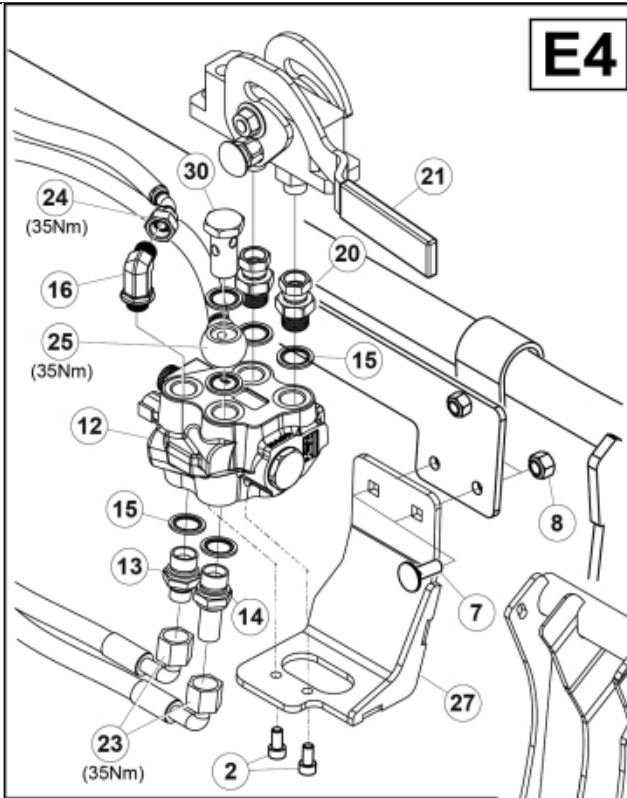

Remove existing 3rd service parts from tool carrier.

**C**

**B**

M 60020157-66-67-68-69-70-72-79-81-83-84-88

**A**

**D**

**E1**

**E2**

**E3**

ISO-A = D + E1 + E3  
 SelectoFix = D + E2 + E3  
 Dual SelectoFix = D + E2 + E4

M 60020157-66-67-68-69-70-72-79-81-83-84-88\_2

ISO-A = F + G1  
SelectoFix = F + G2  
Dual SelectoFix = F + G3

M 60020157-66-67-68-69-70-72-79-81-83-84-88\_3

**Part assemblies**      4th service, SelectoFix BigBM

PartNo	Pos	Qty	Name	Specifications
60020170		1	4th service, SelectoFix BigBM	
5004919	2	2	Screw	MC6S M8x16
60032063	6	1	Cable	4th service. (replaces 60015907)
5006002	7	2	Screw	MVBF 10x30
5011554	8	4	Nut	Loc-King M10
60019369	11	1	Hose cover	
4501105	12	1	Block cpl	4th service, Replaces 60011052, 01/03/2019 00:00:00
1120011	13	1	Adaptor	R1/2"-R3/8"
1120158	14	1	Adaptor	R 1/2" - R 3/8"
5013853	15	4	Dowty washer	Tredo 1/2", Part is included in kit 60007907 Hose cpl., 9032177 Hose cpl.
60014257	16	2	Adaptor	90°
5022157	17	1	Washer, red	
5022159	18	1	Washer, blue	
60011053	20	2	Adaptor	G1/2" - G3/8"
10550369	21	1	Selecto Fix, Lower part	
60014229	23	2	Hose	3/8" L=1275 1/2GRLMA - 3/8G90LMA
60014430	24	1	Hose	3/8" L=305 3/8GRLMA - 3/8G90LMA
60014428	25	1	Hose	3/8" L=560 3/8G90LMA - 3/8G90LMA
60013878	28	1	Bracket	
5044940	31	2	Coupling	ISO-A 1/2" Male - G3/8
5044129	32	2	Dust Cover	1/2" Male
5006003	33	2	Screw	MVBF 10x40
5220303	34	1	Bracket	