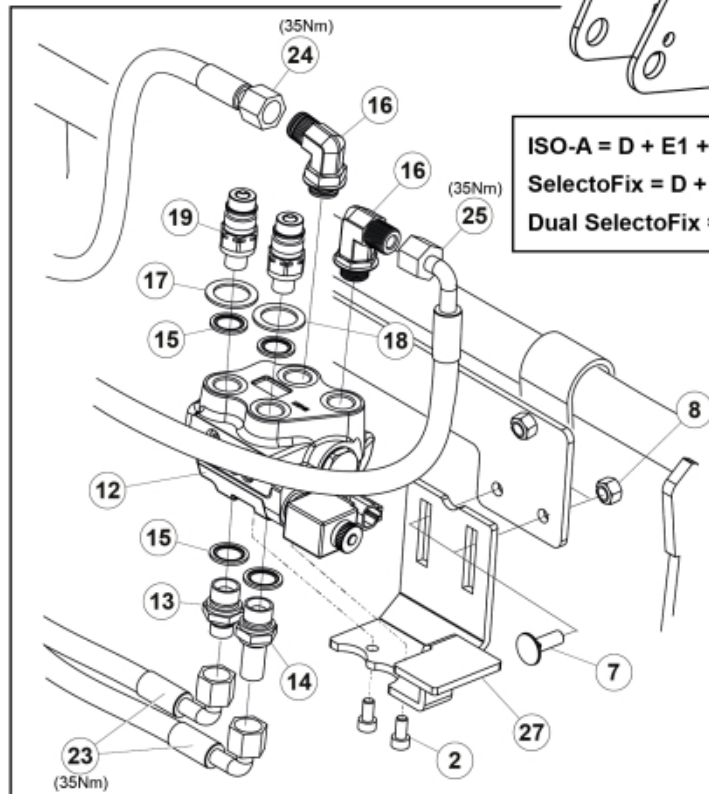

Remove existing 3rd service parts from tool carrier.

**C**

**B**

M 60020157-66-67-68-69-70-72-79-81-83-84-88

**A**

**D**

**E1**

**E2**

**E3**

ISO-A = D + E1 + E3  
 SelectoFix = D + E2 + E3  
 Dual SelectoFix = D + E2 + E4

M 60020157-66-67-68-69-70-72-79-81-83-84-88\_2

ISO-A = F + G1  
SelectoFix = F + G2  
Dual SelectoFix = F + G3

M 60020157-66-67-68-69-70-72-79-81-83-84-88\_3

**Part assemblies**      4th service, SelectoFix BigBM

PartNo	Pos	Qty	Name	Specifications
60020170		1	4th service, SelectoFix BigBM	
5004919	2	2	Screw	MC6S M8x16
60032063	6	1	Cable	4th service. (replaces 60015907)
5006002	7	2	Screw	MVBF 10x30
5011554	8	4	Nut	Loc-King M10
60019369	11	1	Hose cover	
4501105	12	1	Block cpl	4th service, Replaces 60011052, 01/03/2019 00:00:00
1120011	13	1	Adaptor	R1/2"-R3/8"
1120158	14	1	Adaptor	R 1/2" - R 3/8"
5013853	15	4	Dowty washer	Tredo 1/2", Part is included in kit 60007907 Hose cpl., 9032177 Hose cpl.
60014257	16	2	Adaptor	90°
5022157	17	1	Washer, red	
5022159	18	1	Washer, blue	
60011053	20	2	Adaptor	G1/2" - G3/8"
10550369	21	1	Selecto Fix, Lower part	
60014229	23	2	Hose	3/8" L=1275 1/2GRLMA - 3/8G90LMA
60014430	24	1	Hose	3/8" L=305 3/8GRLMA - 3/8G90LMA
60014428	25	1	Hose	3/8" L=560 3/8G90LMA - 3/8G90LMA
60013878	28	1	Bracket	
5044940	31	2	Coupling	ISO-A 1/2" Male - G3/8
5044129	32	2	Dust Cover	1/2" Male
5006003	33	2	Screw	MVBF 10x40
5220303	34	1	Bracket	