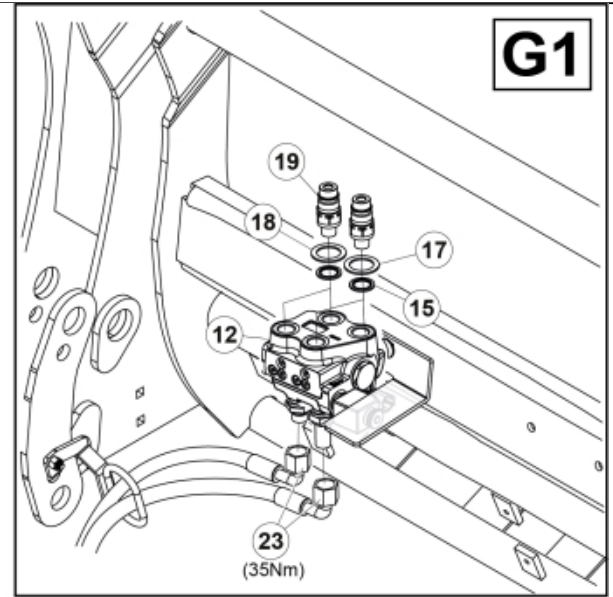

Remove existing 3rd service parts from tool carrier.

**C**

**B**

M 60020157-66-67-68-69-70-72-79-81-83-84-88

**A**

**D**

**E1**

**E2**

**E3**

ISO-A = D + E1 + E3  
 SelectoFix = D + E2 + E3  
 Dual SelectoFix = D + E2 + E4

M 60020157-66-67-68-69-70-72-79-81-83-84-88\_2

ISO-A = F + G1  
SelectoFix = F + G2  
Dual SelectoFix = F + G3

M 60020157-66-67-68-69-70-72-79-81-83-84-88\_3

**Part assemblies**      4th service, SelectoFix BigBM

PartNo	Pos	Qty	Name	Specifications
60020170		1	4th service, SelectoFix BigBM	
5004919	2	2	Screw	MC6S M8x16
60032063	6	1	Cable	4th service. (replaces 60015907)
5006002	7	2	Screw	MVBF 10x30
5011554	8	4	Nut	Loc-King M10
60019369	11	1	Hose cover	
4501105	12	1	Block cpl	4th service, Replaces 60011052, 01/03/2019 00:00:00
1120011	13	1	Adaptor	R1/2"-R3/8"
1120158	14	1	Adaptor	R 1/2" - R 3/8"
5013853	15	4	Dowty washer	Tredo 1/2", Part is included in kit 60007907 Hose cpl., 9032177 Hose cpl.
60014257	16	2	Adaptor	90°
5022157	17	1	Washer, red	
5022159	18	1	Washer, blue	
60011053	20	2	Adaptor	G1/2" - G3/8"
10550369	21	1	Selecto Fix, Lower part	
60014229	23	2	Hose	3/8" L=1275 1/2GRLMA - 3/8G90LMA
60014430	24	1	Hose	3/8" L=305 3/8GRLMA - 3/8G90LMA
60014428	25	1	Hose	3/8" L=560 3/8G90LMA - 3/8G90LMA
60013878	28	1	Bracket	
5044940	31	2	Coupling	ISO-A 1/2" Male - G3/8
5044129	32	2	Dust Cover	1/2" Male
5006003	33	2	Screw	MVBF 10x40
5220303	34	1	Bracket	