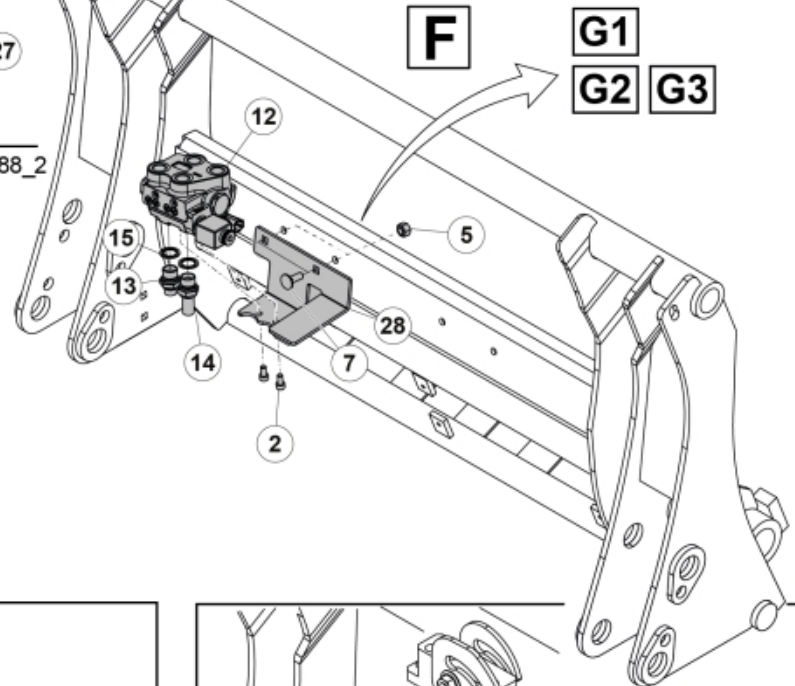

Remove existing 3rd service parts from tool carrier.

**C**

**B**

M 60020157-66-67-68-69-70-72-79-81-83-84-88

**A**

**D**

**E1**

**E2**

**E3**

ISO-A = D + E1 + E3  
 SelectoFix = D + E2 + E3  
 Dual SelectoFix = D + E2 + E4

M 60020157-66-67-68-69-70-72-79-81-83-84-88\_2

ISO-A = F + G1  
SelectoFix = F + G2  
Dual SelectoFix = F + G3

M 60020157-66-67-68-69-70-72-79-81-83-84-88\_3

**Part assemblies**      4th service, SelectoFix BigBM

PartNo	Pos	Qty	Name	Specifications
60020170		1	4th service, SelectoFix BigBM	
5004919	2	2	Screw	MC6S M8x16
60032063	6	1	Cable	4th service. (replaces 60015907)
5006002	7	2	Screw	MVBF 10x30
5011554	8	4	Nut	Loc-King M10
60019369	11	1	Hose cover	
4501105	12	1	Block cpl	4th service, Replaces 60011052, 01/03/2019 00:00:00
1120011	13	1	Adaptor	R1/2"-R3/8"
1120158	14	1	Adaptor	R 1/2" - R 3/8"
5013853	15	4	Dowty washer	Tredo 1/2", Part is included in kit 60007907 Hose cpl., 9032177 Hose cpl.
60014257	16	2	Adaptor	90°
5022157	17	1	Washer, red	
5022159	18	1	Washer, blue	
60011053	20	2	Adaptor	G1/2" - G3/8"
10550369	21	1	Selecto Fix, Lower part	
60014229	23	2	Hose	3/8" L=1275 1/2GRLMA - 3/8G90LMA
60014430	24	1	Hose	3/8" L=305 3/8GRLMA - 3/8G90LMA
60014428	25	1	Hose	3/8" L=560 3/8G90LMA - 3/8G90LMA
60013878	28	1	Bracket	
5044940	31	2	Coupling	ISO-A 1/2" Male - G3/8
5044129	32	2	Dust Cover	1/2" Male
5006003	33	2	Screw	MVBF 10x40
5220303	34	1	Bracket	