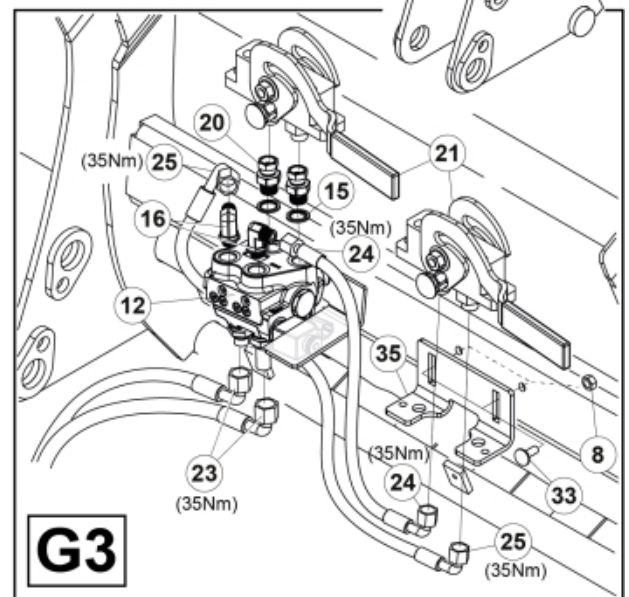

Remove existing 3rd service parts from tool carrier.

**C**

**B**

M 60020157-66-67-68-69-70-72-79-81-83-84-88

**A**

**D**

**E1**

**E2**

**E3**

ISO-A = D + E1 + E3  
 SelectoFix = D + E2 + E3  
 Dual SelectoFix = D + E2 + E4

M 60020157-66-67-68-69-70-72-79-81-83-84-88\_2

ISO-A = F + G1  
SelectoFix = F + G2  
Dual SelectoFix = F + G3

M 60020157-66-67-68-69-70-72-79-81-83-84-88\_3

**Part assemblies**      4th service, SelectoFix BigBM

PartNo	Pos	Qty	Name	Specifications
60020170		1	4th service, SelectoFix BigBM	
5004919	2	2	Screw	MC6S M8x16
60032063	6	1	Cable	4th service. (replaces 60015907)
5006002	7	2	Screw	MVBF 10x30
5011554	8	4	Nut	Loc-King M10
60019369	11	1	Hose cover	
4501105	12	1	Block cpl	4th service, Replaces 60011052, 01/03/2019 00:00:00
1120011	13	1	Adaptor	R1/2"-R3/8"
1120158	14	1	Adaptor	R 1/2" - R 3/8"
5013853	15	4	Dowty washer	Tredo 1/2", Part is included in kit 60007907 Hose cpl., 9032177 Hose cpl.
60014257	16	2	Adaptor	90°
5022157	17	1	Washer, red	
5022159	18	1	Washer, blue	
60011053	20	2	Adaptor	G1/2" - G3/8"
10550369	21	1	Selecto Fix, Lower part	
60014229	23	2	Hose	3/8" L=1275 1/2GRLMA - 3/8G90LMA
60014430	24	1	Hose	3/8" L=305 3/8GRLMA - 3/8G90LMA
60014428	25	1	Hose	3/8" L=560 3/8G90LMA - 3/8G90LMA
60013878	28	1	Bracket	
5044940	31	2	Coupling	ISO-A 1/2" Male - G3/8
5044129	32	2	Dust Cover	1/2" Male
5006003	33	2	Screw	MVBF 10x40
5220303	34	1	Bracket	