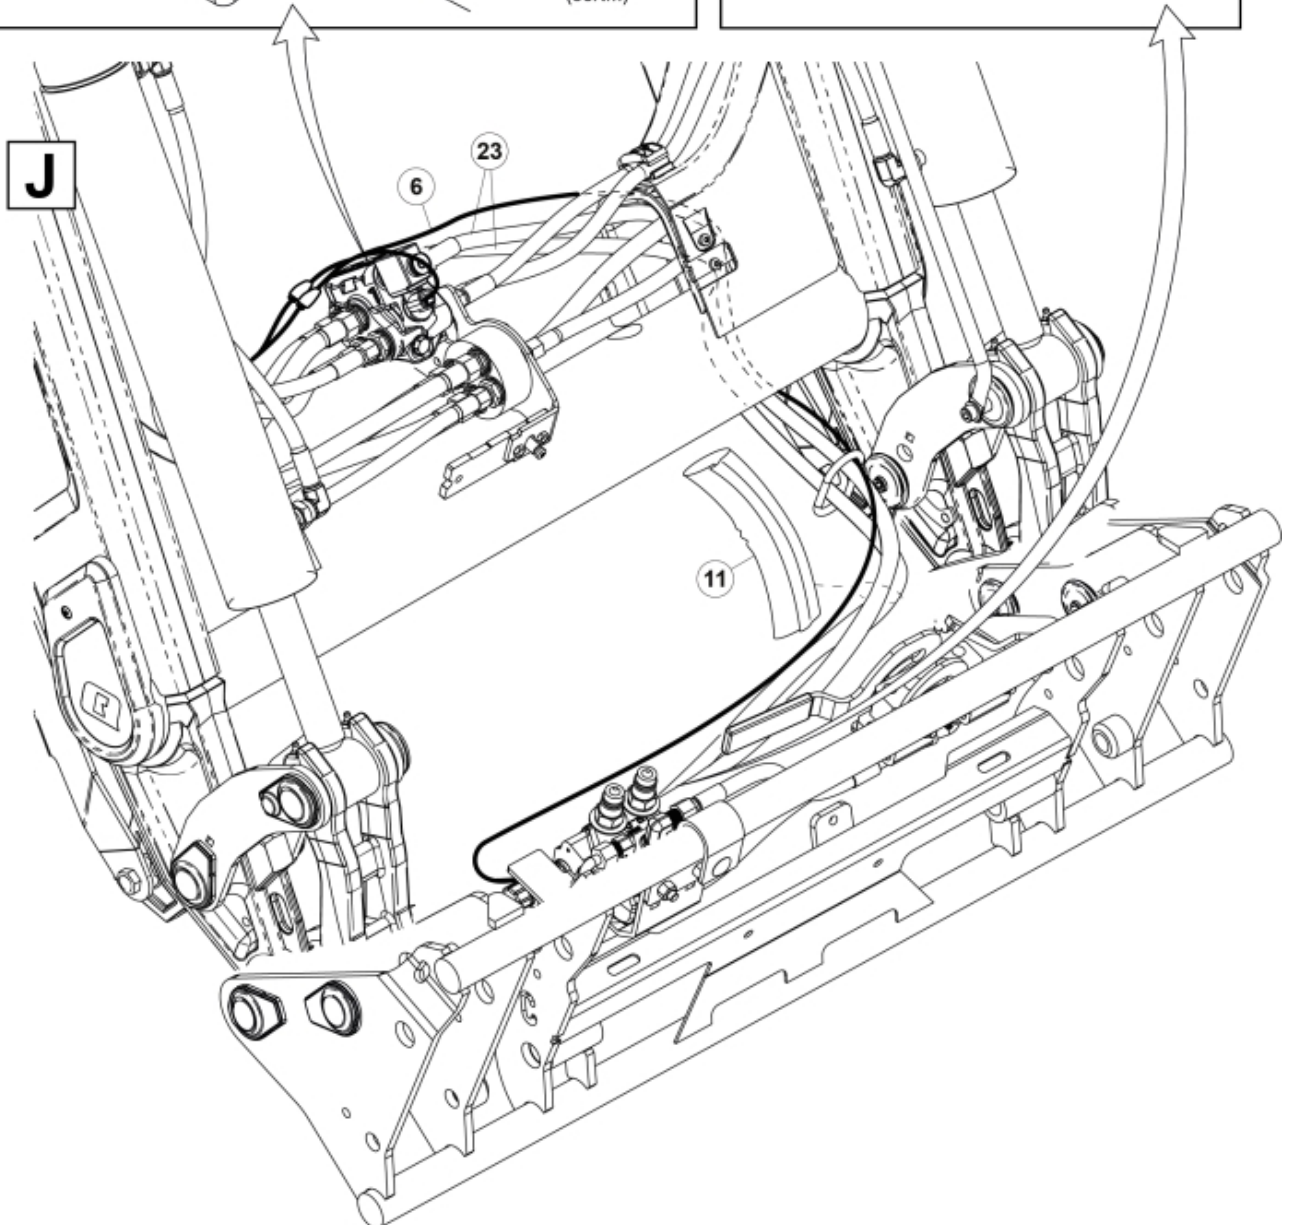

**E3**

ISO-A = D + E1 + E3  
 SelectoFix = D + E2 + E3  
 Dual SelectoFix = D + E2 + E4

M 60020157-66-67-68-69-70-72-79-81-83-84-88\_2

ISO-A = F + G1  
SelectoFix = F + G2  
Dual SelectoFix = F + G3

M 60020157-66-67-68-69-70-72-79-81-83-84-88\_3

**Part assemblies**      4th service, SelectoFix BigBM

PartNo	Pos	Qty	Name	Specifications
60020170		1	4th service, SelectoFix BigBM	
5004919	2	2	Screw	MC6S M8x16
60032063	6	1	Cable	4th service. (replaces 60015907)
5006002	7	2	Screw	MVBF 10x30
5011554	8	4	Nut	Loc-King M10
60019369	11	1	Hose cover	
4501105	12	1	Block cpl	4th service, Replaces 60011052, 01/03/2019 00:00:00
1120011	13	1	Adaptor	R1/2"-R3/8"
1120158	14	1	Adaptor	R 1/2" - R 3/8"
5013853	15	4	Dowty washer	Tredo 1/2", Part is included in kit 60007907 Hose cpl., 9032177 Hose cpl.
60014257	16	2	Adaptor	90°
5022157	17	1	Washer, red	
5022159	18	1	Washer, blue	
60011053	20	2	Adaptor	G1/2" - G3/8"
10550369	21	1	Selecto Fix, Lower part	
60014229	23	2	Hose	3/8" L=1275 1/2GRLMA - 3/8G90LMA
60014430	24	1	Hose	3/8" L=305 3/8GRLMA - 3/8G90LMA
60014428	25	1	Hose	3/8" L=560 3/8G90LMA - 3/8G90LMA
60013878	28	1	Bracket	
5044940	31	2	Coupling	ISO-A 1/2" Male - G3/8
5044129	32	2	Dust Cover	1/2" Male
5006003	33	2	Screw	MVBF 10x40
5220303	34	1	Bracket	