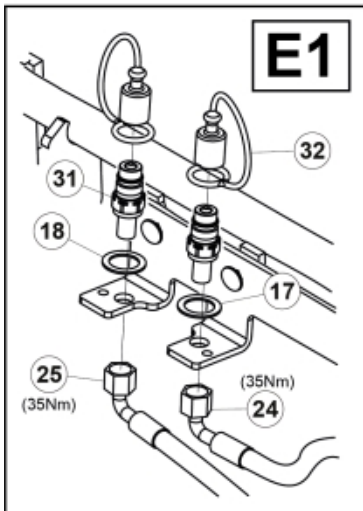

Remove existing 3rd service parts from tool carrier.

**C**

**B**

M 60020157-66-67-68-69-70-72-79-81-83-84-88

**A**

**D**

**E1**

**E2**

**E3**

ISO-A = D + E1 + E3  
 SelectoFix = D + E2 + E3  
 Dual SelectoFix = D + E2 + E4

M 60020157-66-67-68-69-70-72-79-81-83-84-88\_2

ISO-A = F + G1  
SelectoFix = F + G2  
Dual SelectoFix = F + G3

M 60020157-66-67-68-69-70-72-79-81-83-84-88\_3

**Part assemblies**      4th service, SelectoFix BigBM

PartNo	Pos	Qty	Name	Specifications
60020170		1	4th service, SelectoFix BigBM	
5004919	2	2	Screw	MC6S M8x16
60032063	6	1	Cable	4th service. (replaces 60015907)
5006002	7	2	Screw	MVBF 10x30
5011554	8	4	Nut	Loc-King M10
60019369	11	1	Hose cover	
4501105	12	1	Block cpl	4th service, Replaces 60011052, 01/03/2019 00:00:00
1120011	13	1	Adaptor	R1/2"-R3/8"
1120158	14	1	Adaptor	R 1/2" - R 3/8"
5013853	15	4	Dowty washer	Tredo 1/2", Part is included in kit 60007907 Hose cpl., 9032177 Hose cpl.
60014257	16	2	Adaptor	90°
5022157	17	1	Washer, red	
5022159	18	1	Washer, blue	
60011053	20	2	Adaptor	G1/2" - G3/8"
10550369	21	1	Selecto Fix, Lower part	
60014229	23	2	Hose	3/8" L=1275 1/2GRLMA - 3/8G90LMA
60014430	24	1	Hose	3/8" L=305 3/8GRLMA - 3/8G90LMA
60014428	25	1	Hose	3/8" L=560 3/8G90LMA - 3/8G90LMA
60013878	28	1	Bracket	
5044940	31	2	Coupling	ISO-A 1/2" Male - G3/8
5044129	32	2	Dust Cover	1/2" Male
5006003	33	2	Screw	MVBF 10x40
5220303	34	1	Bracket	