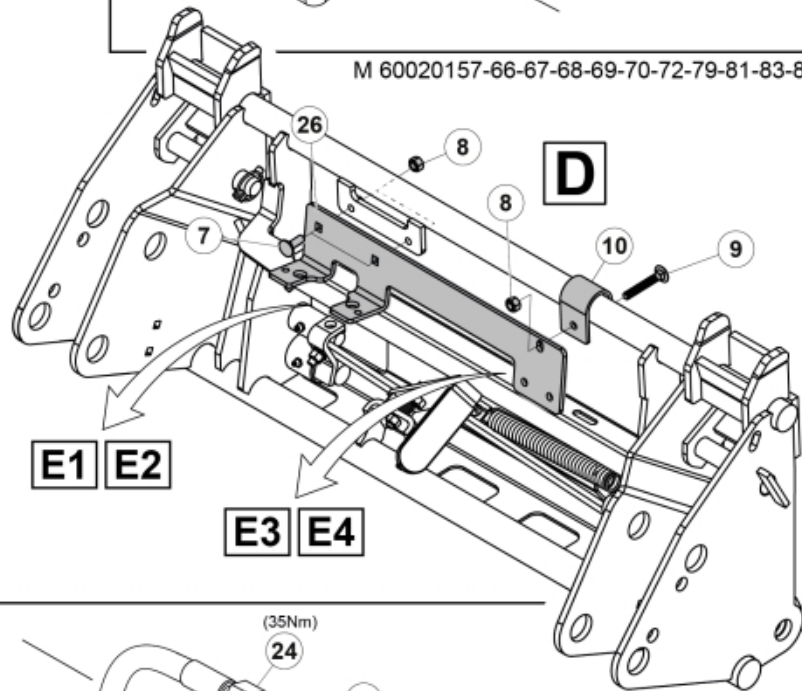

Remove existing 3rd service parts from tool carrier.

**C**

**B**

M 60020157-66-67-68-69-70-72-79-81-83-84-88

**A**

**D**

**E1**

**E2**

**E3**

ISO-A = D + E1 + E3  
 SelectoFix = D + E2 + E3  
 Dual SelectoFix = D + E2 + E4

M 60020157-66-67-68-69-70-72-79-81-83-84-88\_2

ISO-A = F + G1  
SelectoFix = F + G2  
Dual SelectoFix = F + G3

M 60020157-66-67-68-69-70-72-79-81-83-84-88\_3

**Part assemblies**      4th service, SelectoFix BigBM

PartNo	Pos	Qty	Name	Specifications
60020170		1	4th service, SelectoFix BigBM	
5004919	2	2	Screw	MC6S M8x16
60032063	6	1	Cable	4th service. (replaces 60015907)
5006002	7	2	Screw	MVBF 10x30
5011554	8	4	Nut	Loc-King M10
60019369	11	1	Hose cover	
4501105	12	1	Block cpl	4th service, Replaces 60011052, 01/03/2019 00:00:00
1120011	13	1	Adaptor	R1/2"-R3/8"
1120158	14	1	Adaptor	R 1/2" - R 3/8"
5013853	15	4	Dowty washer	Tredo 1/2", Part is included in kit 60007907 Hose cpl., 9032177 Hose cpl.
60014257	16	2	Adaptor	90°
5022157	17	1	Washer, red	
5022159	18	1	Washer, blue	
60011053	20	2	Adaptor	G1/2" - G3/8"
10550369	21	1	Selecto Fix, Lower part	
60014229	23	2	Hose	3/8" L=1275 1/2GRLMA - 3/8G90LMA
60014430	24	1	Hose	3/8" L=305 3/8GRLMA - 3/8G90LMA
60014428	25	1	Hose	3/8" L=560 3/8G90LMA - 3/8G90LMA
60013878	28	1	Bracket	
5044940	31	2	Coupling	ISO-A 1/2" Male - G3/8
5044129	32	2	Dust Cover	1/2" Male
5006003	33	2	Screw	MVBF 10x40
5220303	34	1	Bracket	