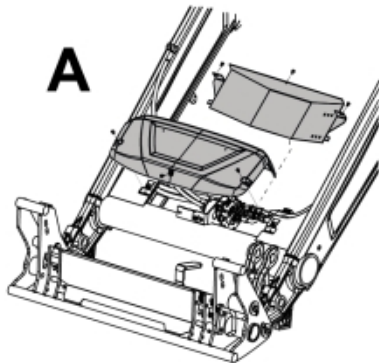

Remove existing 3rd service parts from tool carrier.

**C**

**B**

M 60020157-66-67-68-69-70-72-79-81-83-84-88

**A**

**D**

**E1**

**E2**

**E3**

ISO-A = D + E1 + E3  
 SelectoFix = D + E2 + E3  
 Dual SelectoFix = D + E2 + E4

M 60020157-66-67-68-69-70-72-79-81-83-84-88\_2

ISO-A = F + G1  
SelectoFix = F + G2  
Dual SelectoFix = F + G3

M 60020157-66-67-68-69-70-72-79-81-83-84-88\_3

**Part assemblies**      4th service, SelectoFix BigBM

PartNo	Pos	Qty	Name	Specifications
60020170		1	4th service, SelectoFix BigBM	
5004919	2	2	Screw	MC6S M8x16
60032063	6	1	Cable	4th service. (replaces 60015907)
5006002	7	2	Screw	MVBF 10x30
5011554	8	4	Nut	Loc-King M10
60019369	11	1	Hose cover	
4501105	12	1	Block cpl	4th service, Replaces 60011052, 01/03/2019 00:00:00
1120011	13	1	Adaptor	R1/2"-R3/8"
1120158	14	1	Adaptor	R 1/2" - R 3/8"
5013853	15	4	Dowty washer	Tredo 1/2", Part is included in kit 60007907 Hose cpl., 9032177 Hose cpl.
60014257	16	2	Adaptor	90°
5022157	17	1	Washer, red	
5022159	18	1	Washer, blue	
60011053	20	2	Adaptor	G1/2" - G3/8"
10550369	21	1	Selecto Fix, Lower part	
60014229	23	2	Hose	3/8" L=1275 1/2GRLMA - 3/8G90LMA
60014430	24	1	Hose	3/8" L=305 3/8GRLMA - 3/8G90LMA
60014428	25	1	Hose	3/8" L=560 3/8G90LMA - 3/8G90LMA
60013878	28	1	Bracket	
5044940	31	2	Coupling	ISO-A 1/2" Male - G3/8
5044129	32	2	Dust Cover	1/2" Male
5006003	33	2	Screw	MVBF 10x40
5220303	34	1	Bracket	