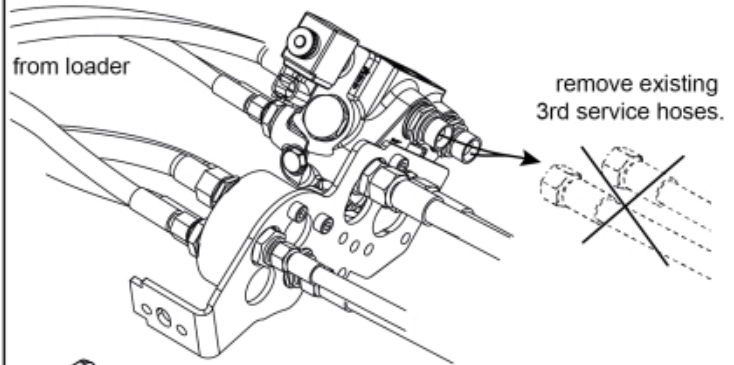

Remove existing 3rd service parts from tool carrier.

**C**

**B**

M 60020157-66-67-68-69-70-72-79-81-83-84-88

**A**

**D**

**E1**

**E2**

**E3**

ISO-A = D + E1 + E3  
 SelectoFix = D + E2 + E3  
 Dual SelectoFix = D + E2 + E4

M 60020157-66-67-68-69-70-72-79-81-83-84-88\_2

ISO-A = F + G1  
SelectoFix = F + G2  
Dual SelectoFix = F + G3

M 60020157-66-67-68-69-70-72-79-81-83-84-88\_3

**Part assemblies**      4th service, SelectoFix BigBM

PartNo	Pos	Qty	Name	Specifications
60020170		1	4th service, SelectoFix BigBM	
5004919	2	2	Screw	MC6S M8x16
60032063	6	1	Cable	4th service. (replaces 60015907)
5006002	7	2	Screw	MVBF 10x30
5011554	8	4	Nut	Loc-King M10
60019369	11	1	Hose cover	
4501105	12	1	Block cpl	4th service, Replaces 60011052, 01/03/2019 00:00:00
1120011	13	1	Adaptor	R1/2"-R3/8"
1120158	14	1	Adaptor	R 1/2" - R 3/8"
5013853	15	4	Dowty washer	Tredo 1/2", Part is included in kit 60007907 Hose cpl., 9032177 Hose cpl.
60014257	16	2	Adaptor	90°
5022157	17	1	Washer, red	
5022159	18	1	Washer, blue	
60011053	20	2	Adaptor	G1/2" - G3/8"
10550369	21	1	Selecto Fix, Lower part	
60014229	23	2	Hose	3/8" L=1275 1/2GRLMA - 3/8G90LMA
60014430	24	1	Hose	3/8" L=305 3/8GRLMA - 3/8G90LMA
60014428	25	1	Hose	3/8" L=560 3/8G90LMA - 3/8G90LMA
60013878	28	1	Bracket	
5044940	31	2	Coupling	ISO-A 1/2" Male - G3/8
5044129	32	2	Dust Cover	1/2" Male
5006003	33	2	Screw	MVBF 10x40
5220303	34	1	Bracket	