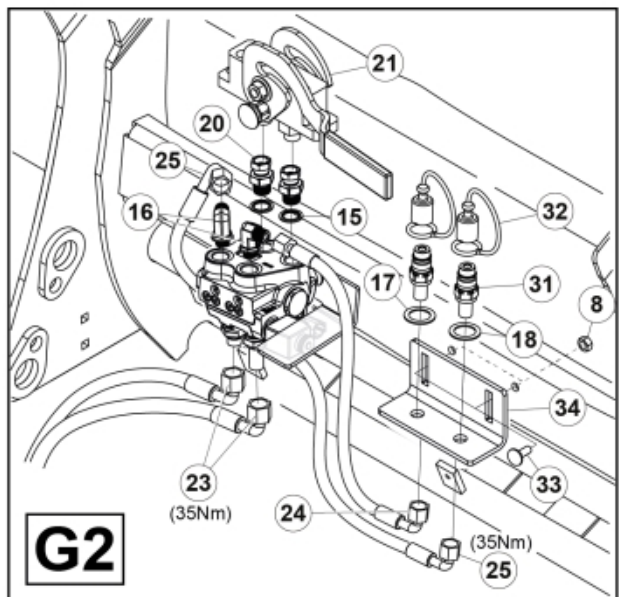

Remove existing 3rd service parts from tool carrier.

**C**

**B**

M 60020157-66-67-68-69-70-72-79-81-83-84-88

**A**

**D**

**E1**

**E2**

**E3**

ISO-A = D + E1 + E3  
 SelectoFix = D + E2 + E3  
 Dual SelectoFix = D + E2 + E4

M 60020157-66-67-68-69-70-72-79-81-83-84-88\_2

ISO-A = F + G1  
SelectoFix = F + G2  
Dual SelectoFix = F + G3

M 60020157-66-67-68-69-70-72-79-81-83-84-88\_3

**Part assemblies**      4th service, SelectoFix BigBM

PartNo	Pos	Qty	Name	Specifications
60020170		1	4th service, SelectoFix BigBM	
5004919	2	2	Screw	MC6S M8x16
60032063	6	1	Cable	4th service. (replaces 60015907)
5006002	7	2	Screw	MVBF 10x30
5011554	8	4	Nut	Loc-King M10
60019369	11	1	Hose cover	
4501105	12	1	Block cpl	4th service, Replaces 60011052, 01/03/2019 00:00:00
1120011	13	1	Adaptor	R1/2"-R3/8"
1120158	14	1	Adaptor	R 1/2" - R 3/8"
5013853	15	4	Dowty washer	Tredo 1/2", Part is included in kit 60007907 Hose cpl., 9032177 Hose cpl.
60014257	16	2	Adaptor	90°
5022157	17	1	Washer, red	
5022159	18	1	Washer, blue	
60011053	20	2	Adaptor	G1/2" - G3/8"
10550369	21	1	Selecto Fix, Lower part	
60014229	23	2	Hose	3/8" L=1275 1/2GRLMA - 3/8G90LMA
60014430	24	1	Hose	3/8" L=305 3/8GRLMA - 3/8G90LMA
60014428	25	1	Hose	3/8" L=560 3/8G90LMA - 3/8G90LMA
60013878	28	1	Bracket	
5044940	31	2	Coupling	ISO-A 1/2" Male - G3/8
5044129	32	2	Dust Cover	1/2" Male
5006003	33	2	Screw	MVBF 10x40
5220303	34	1	Bracket	