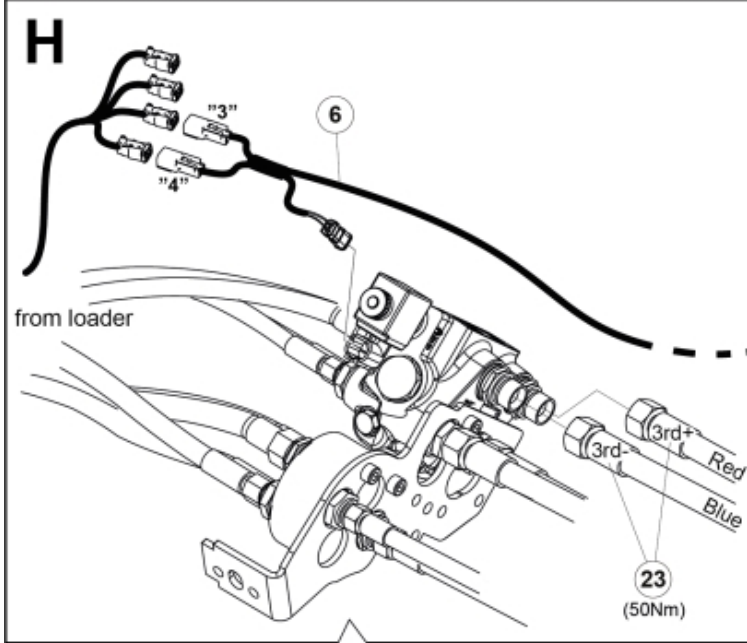

Remove existing 3rd service parts from tool carrier.

**C**

**B**

M 60020157-66-67-68-69-70-72-79-81-83-84-88

**A**

**D**

**E1**

**E2**

**E3**

ISO-A = D + E1 + E3  
 SelectoFix = D + E2 + E3  
 Dual SelectoFix = D + E2 + E4

M 60020157-66-67-68-69-70-72-79-81-83-84-88\_2

ISO-A = F + G1  
SelectoFix = F + G2  
Dual SelectoFix = F + G3

M 60020157-66-67-68-69-70-72-79-81-83-84-88\_3

**Part assemblies**      4th service, SelectoFix BigBM

PartNo	Pos	Qty	Name	Specifications
60020170		1	4th service, SelectoFix BigBM	
5004919	2	2	Screw	MC6S M8x16
60032063	6	1	Cable	4th service. (replaces 60015907)
5006002	7	2	Screw	MVBF 10x30
5011554	8	4	Nut	Loc-King M10
60019369	11	1	Hose cover	
4501105	12	1	Block cpl	4th service, Replaces 60011052, 01/03/2019 00:00:00
1120011	13	1	Adaptor	R1/2"-R3/8"
1120158	14	1	Adaptor	R 1/2" - R 3/8"
5013853	15	4	Dowty washer	Tredo 1/2", Part is included in kit 60007907 Hose cpl., 9032177 Hose cpl.
60014257	16	2	Adaptor	90°
5022157	17	1	Washer, red	
5022159	18	1	Washer, blue	
60011053	20	2	Adaptor	G1/2" - G3/8"
10550369	21	1	Selecto Fix, Lower part	
60014229	23	2	Hose	3/8" L=1275 1/2GRLMA - 3/8G90LMA
60014430	24	1	Hose	3/8" L=305 3/8GRLMA - 3/8G90LMA
60014428	25	1	Hose	3/8" L=560 3/8G90LMA - 3/8G90LMA
60013878	28	1	Bracket	
5044940	31	2	Coupling	ISO-A 1/2" Male - G3/8
5044129	32	2	Dust Cover	1/2" Male
5006003	33	2	Screw	MVBF 10x40
5220303	34	1	Bracket	