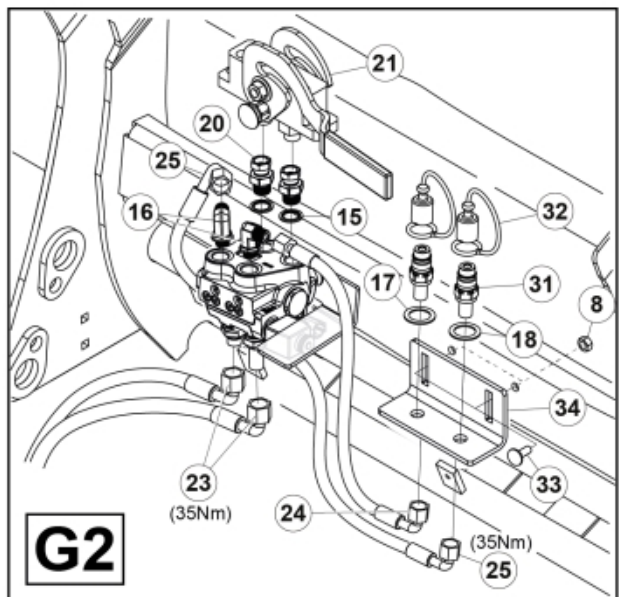

Remove existing 3rd service parts from tool carrier.

**B**

M 60020157-66-67-68-69-70-72-79-81-83-84-88

**A**

ISO-A = D + E1 + E3  
 SelectoFix = D + E2 + E3  
 Dual SelectoFix = D + E2 + E4

M 60020157-66-67-68-69-70-72-79-81-83-84-88\_2

ISO-A = F + G1  
 SelectoFix = F + G2  
 Dual SelectoFix = F + G3

M 60020157-66-67-68-69-70-72-79-81-83-84-88\_3

**Description** DL  
**Part assemblies** 4th service, SelectoFix BigBM

PartNo	Pos	Qty	Name	Specifications
60020172		1 PCS	4th service, SelectoFix BigBM	
5004919	2	2	Screw	MC6S M8x16
60032063	6	1	Cable	4th service. (replaces 60015907)
5006002	7	2	Screw	MVBF 10x30
5011554	8	4	Nut	Loc-King M10
60019369	11	1	Hose cover	
4501105	12	1	Block cpl	4th service, Replaces 60011052, 01/03/2019 00:00:00
1120011	13	1	Adaptor	R1/2"-R3/8"
1120158	14	1	Adaptor	R 1/2" - R 3/8"
5013853	15	4	Dowty washer	Tredo 1/2", Part is included in kit 60007907 Hose cpl., 9032177 Hose cpl.
60014257	16	2	Adaptor	90°
5022157	17	1	Washer, red	
5022159	18	1	Washer, blue	
60011053	20	2	Adaptor	G1/2" - G3/8"
10550369	21	1	Selecto Fix, Lower part	
60014273	23	2	Hose	3/8" L=1450 1/2GRLMA - 3/8 G90LMA
60014430	24	1	Hose	3/8" L=305 3/8GRLMA - 3/8G90LMA
60014428	25	1	Hose	3/8" L=560 3/8G90LMA - 3/8G90LMA
60013878	28	1	Bracket	
5044940	31	2	Coupling	ISO-A 1/2" Male - G3/8
5044129	32	2	Dust Cover	1/2" Male
5006003	33	2	Screw	MVBF 10x40
5220303	34	1	Bracket	