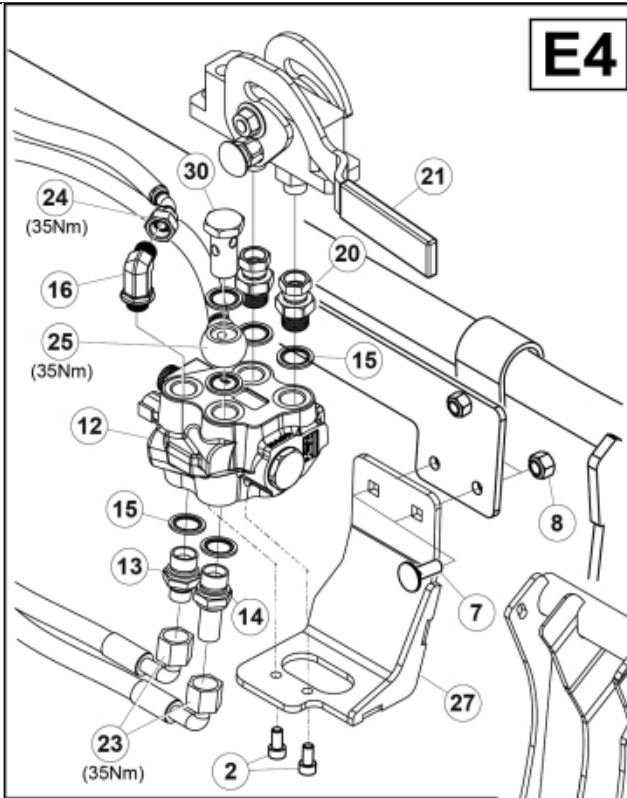

Remove existing 3rd service parts from tool carrier.

**B**

M 60020157-66-67-68-69-70-72-79-81-83-84-88

**A**

ISO-A = D + E1 + E3  
 SelectoFix = D + E2 + E3  
 Dual SelectoFix = D + E2 + E4

M 60020157-66-67-68-69-70-72-79-81-83-84-88\_2

ISO-A = F + G1  
 SelectoFix = F + G2  
 Dual SelectoFix = F + G3

M 60020157-66-67-68-69-70-72-79-81-83-84-88\_3

**Description** DL  
**Part assemblies** 4th service, SelectoFix BigBM

PartNo	Pos	Qty	Name	Specifications
60020172		1 PCS	4th service, SelectoFix BigBM	
5004919	2	2	Screw	MC6S M8x16
60032063	6	1	Cable	4th service. (replaces 60015907)
5006002	7	2	Screw	MVBF 10x30
5011554	8	4	Nut	Loc-King M10
60019369	11	1	Hose cover	
4501105	12	1	Block cpl	4th service, Replaces 60011052, 01/03/2019 00:00:00
1120011	13	1	Adaptor	R1/2"-R3/8"
1120158	14	1	Adaptor	R 1/2" - R 3/8"
5013853	15	4	Dowty washer	Tredo 1/2", Part is included in kit 60007907 Hose cpl., 9032177 Hose cpl.
60014257	16	2	Adaptor	90°
5022157	17	1	Washer, red	
5022159	18	1	Washer, blue	
60011053	20	2	Adaptor	G1/2" - G3/8"
10550369	21	1	Selecto Fix, Lower part	
60014273	23	2	Hose	3/8" L=1450 1/2GRLMA - 3/8 G90LMA
60014430	24	1	Hose	3/8" L=305 3/8GRLMA - 3/8G90LMA
60014428	25	1	Hose	3/8" L=560 3/8G90LMA - 3/8G90LMA
60013878	28	1	Bracket	
5044940	31	2	Coupling	ISO-A 1/2" Male - G3/8
5044129	32	2	Dust Cover	1/2" Male
5006003	33	2	Screw	MVBF 10x40
5220303	34	1	Bracket	