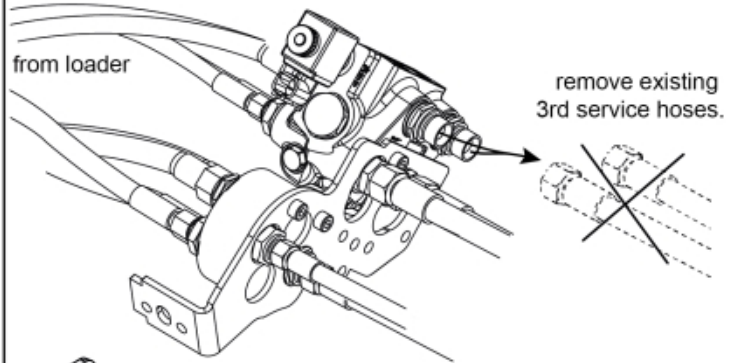

Remove existing 3rd service parts from tool carrier.

**B**

M 60020157-66-67-68-69-70-72-79-81-83-84-88

**A**

ISO-A = D + E1 + E3  
 SelectoFix = D + E2 + E3  
 Dual SelectoFix = D + E2 + E4

M 60020157-66-67-68-69-70-72-79-81-83-84-88\_2

ISO-A = F + G1  
 SelectoFix = F + G2  
 Dual SelectoFix = F + G3

M 60020157-66-67-68-69-70-72-79-81-83-84-88\_3

**Description** DL  
**Part assemblies** 4th service, SelectoFix BigBM

PartNo	Pos	Qty	Name	Specifications
60020172		1 PCS	4th service, SelectoFix BigBM	
5004919	2	2	Screw	MC6S M8x16
60032063	6	1	Cable	4th service. (replaces 60015907)
5006002	7	2	Screw	MVBF 10x30
5011554	8	4	Nut	Loc-King M10
60019369	11	1	Hose cover	
4501105	12	1	Block cpl	4th service, Replaces 60011052, 01/03/2019 00:00:00
1120011	13	1	Adaptor	R1/2"-R3/8"
1120158	14	1	Adaptor	R 1/2" - R 3/8"
5013853	15	4	Dowty washer	Tredo 1/2", Part is included in kit 60007907 Hose cpl., 9032177 Hose cpl.
60014257	16	2	Adaptor	90°
5022157	17	1	Washer, red	
5022159	18	1	Washer, blue	
60011053	20	2	Adaptor	G1/2" - G3/8"
10550369	21	1	Selecto Fix, Lower part	
60014273	23	2	Hose	3/8" L=1450 1/2GRLMA - 3/8 G90LMA
60014430	24	1	Hose	3/8" L=305 3/8GRLMA - 3/8G90LMA
60014428	25	1	Hose	3/8" L=560 3/8G90LMA - 3/8G90LMA
60013878	28	1	Bracket	
5044940	31	2	Coupling	ISO-A 1/2" Male - G3/8
5044129	32	2	Dust Cover	1/2" Male
5006003	33	2	Screw	MVBF 10x40
5220303	34	1	Bracket	