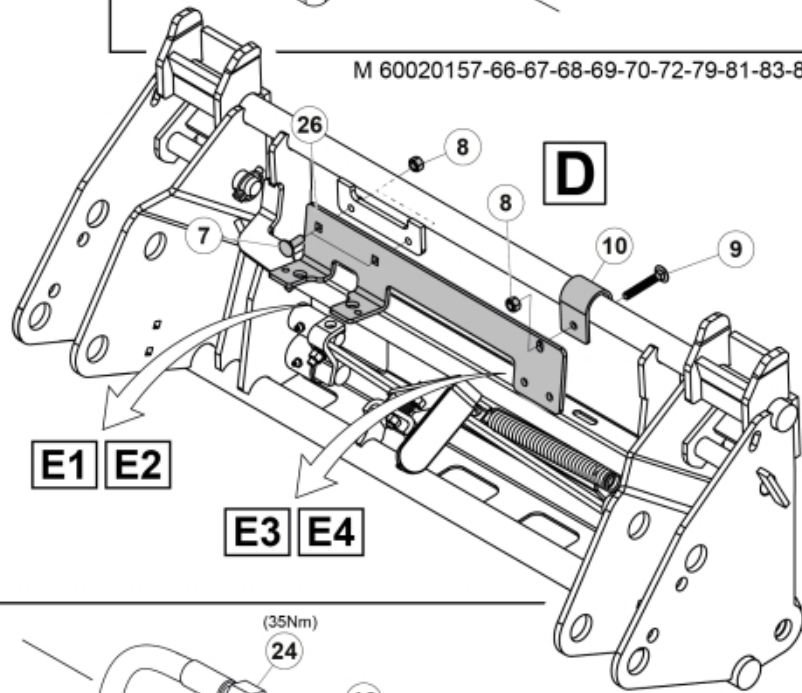

Remove existing 3rd service parts from tool carrier.

**B**

M 60020157-66-67-68-69-70-72-79-81-83-84-88

**A**

ISO-A = D + E1 + E3  
 SelectoFix = D + E2 + E3  
 Dual SelectoFix = D + E2 + E4

M 60020157-66-67-68-69-70-72-79-81-83-84-88\_2

ISO-A = F + G1  
 SelectoFix = F + G2  
 Dual SelectoFix = F + G3

M 60020157-66-67-68-69-70-72-79-81-83-84-88\_3

**Description** DL  
**Part assemblies** 4th service, SelectoFix BigBM

PartNo	Pos	Qty	Name	Specifications
60020172		1 PCS	4th service, SelectoFix BigBM	
5004919	2	2	Screw	MC6S M8x16
60032063	6	1	Cable	4th service. (replaces 60015907)
5006002	7	2	Screw	MVBF 10x30
5011554	8	4	Nut	Loc-King M10
60019369	11	1	Hose cover	
4501105	12	1	Block cpl	4th service, Replaces 60011052, 01/03/2019 00:00:00
1120011	13	1	Adaptor	R1/2"-R3/8"
1120158	14	1	Adaptor	R 1/2" - R 3/8"
5013853	15	4	Dowty washer	Tredo 1/2", Part is included in kit 60007907 Hose cpl., 9032177 Hose cpl.
60014257	16	2	Adaptor	90°
5022157	17	1	Washer, red	
5022159	18	1	Washer, blue	
60011053	20	2	Adaptor	G1/2" - G3/8"
10550369	21	1	Selecto Fix, Lower part	
60014273	23	2	Hose	3/8" L=1450 1/2GRLMA - 3/8 G90LMA
60014430	24	1	Hose	3/8" L=305 3/8GRLMA - 3/8G90LMA
60014428	25	1	Hose	3/8" L=560 3/8G90LMA - 3/8G90LMA
60013878	28	1	Bracket	
5044940	31	2	Coupling	ISO-A 1/2" Male - G3/8
5044129	32	2	Dust Cover	1/2" Male
5006003	33	2	Screw	MVBF 10x40
5220303	34	1	Bracket	