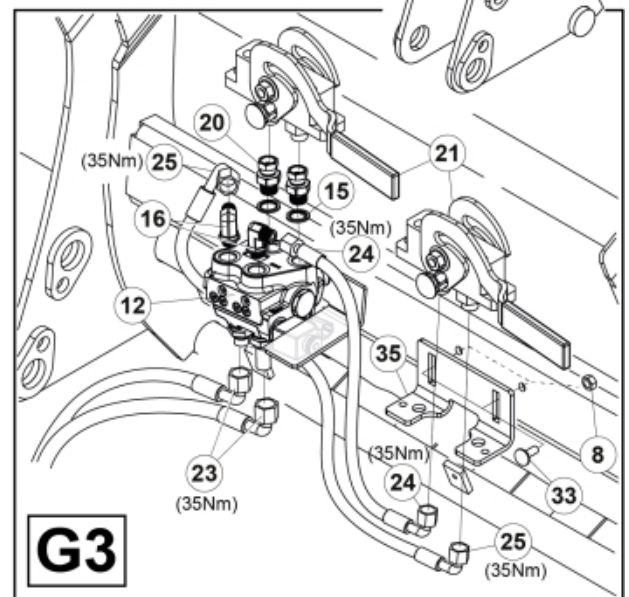

Remove existing 3rd service parts from tool carrier.

**B**

M 60020157-66-67-68-69-70-72-79-81-83-84-88

**A**

ISO-A = D + E1 + E3  
 SelectoFix = D + E2 + E3  
 Dual SelectoFix = D + E2 + E4

M 60020157-66-67-68-69-70-72-79-81-83-84-88\_2

ISO-A = F + G1  
 SelectoFix = F + G2  
 Dual SelectoFix = F + G3

M 60020157-66-67-68-69-70-72-79-81-83-84-88\_3

**Description** DL  
**Part assemblies** 4th service, SelectoFix BigBM

PartNo	Pos	Qty	Name	Specifications
60020172		1 PCS	4th service, SelectoFix BigBM	
5004919	2	2	Screw	MC6S M8x16
60032063	6	1	Cable	4th service. (replaces 60015907)
5006002	7	2	Screw	MVBF 10x30
5011554	8	4	Nut	Loc-King M10
60019369	11	1	Hose cover	
4501105	12	1	Block cpl	4th service, Replaces 60011052, 01/03/2019 00:00:00
1120011	13	1	Adaptor	R1/2"-R3/8"
1120158	14	1	Adaptor	R 1/2" - R 3/8"
5013853	15	4	Dowty washer	Tredo 1/2", Part is included in kit 60007907 Hose cpl., 9032177 Hose cpl.
60014257	16	2	Adaptor	90°
5022157	17	1	Washer, red	
5022159	18	1	Washer, blue	
60011053	20	2	Adaptor	G1/2" - G3/8"
10550369	21	1	Selecto Fix, Lower part	
60014273	23	2	Hose	3/8" L=1450 1/2GRLMA - 3/8 G90LMA
60014430	24	1	Hose	3/8" L=305 3/8GRLMA - 3/8G90LMA
60014428	25	1	Hose	3/8" L=560 3/8G90LMA - 3/8G90LMA
60013878	28	1	Bracket	
5044940	31	2	Coupling	ISO-A 1/2" Male - G3/8
5044129	32	2	Dust Cover	1/2" Male
5006003	33	2	Screw	MVBF 10x40
5220303	34	1	Bracket	