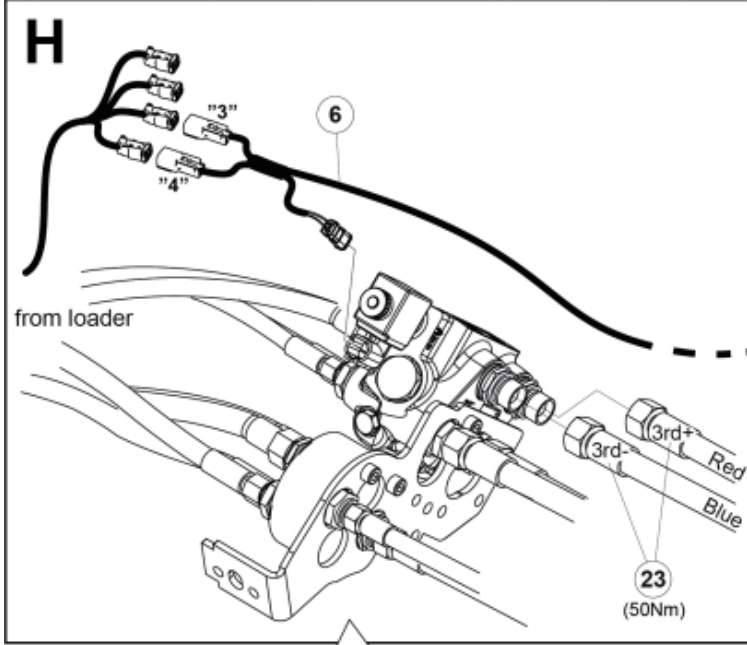

Remove existing 3rd service parts from tool carrier.

**B**

M 60020157-66-67-68-69-70-72-79-81-83-84-88

**A**

ISO-A = D + E1 + E3  
 SelectoFix = D + E2 + E3  
 Dual SelectoFix = D + E2 + E4

M 60020157-66-67-68-69-70-72-79-81-83-84-88\_2

ISO-A = F + G1  
 SelectoFix = F + G2  
 Dual SelectoFix = F + G3

M 60020157-66-67-68-69-70-72-79-81-83-84-88\_3

**Description** DL  
**Part assemblies** 4th service, SelectoFix BigBM

PartNo	Pos	Qty	Name	Specifications
60020172		1 PCS	4th service, SelectoFix BigBM	
5004919	2	2	Screw	MC6S M8x16
60032063	6	1	Cable	4th service. (replaces 60015907)
5006002	7	2	Screw	MVBF 10x30
5011554	8	4	Nut	Loc-King M10
60019369	11	1	Hose cover	
4501105	12	1	Block cpl	4th service, Replaces 60011052, 01/03/2019 00:00:00
1120011	13	1	Adaptor	R1/2"-R3/8"
1120158	14	1	Adaptor	R 1/2" - R 3/8"
5013853	15	4	Dowty washer	Tredo 1/2", Part is included in kit 60007907 Hose cpl., 9032177 Hose cpl.
60014257	16	2	Adaptor	90°
5022157	17	1	Washer, red	
5022159	18	1	Washer, blue	
60011053	20	2	Adaptor	G1/2" - G3/8"
10550369	21	1	Selecto Fix, Lower part	
60014273	23	2	Hose	3/8" L=1450 1/2GRLMA - 3/8 G90LMA
60014430	24	1	Hose	3/8" L=305 3/8GRLMA - 3/8G90LMA
60014428	25	1	Hose	3/8" L=560 3/8G90LMA - 3/8G90LMA
60013878	28	1	Bracket	
5044940	31	2	Coupling	ISO-A 1/2" Male - G3/8
5044129	32	2	Dust Cover	1/2" Male
5006003	33	2	Screw	MVBF 10x40
5220303	34	1	Bracket	