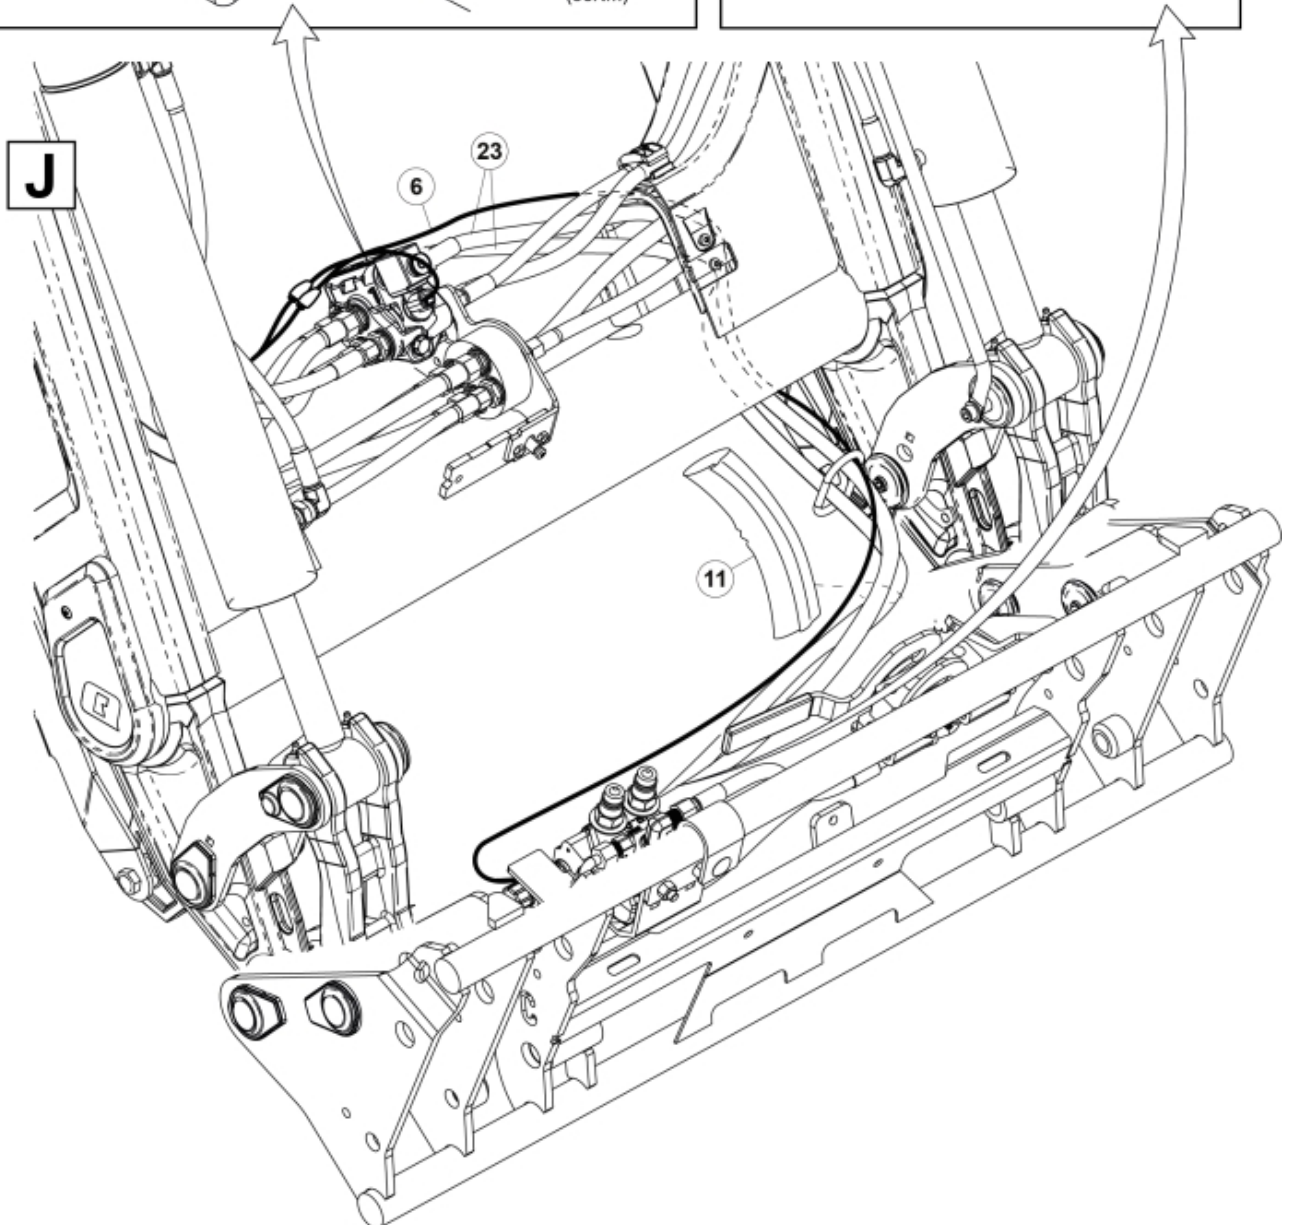

Remove existing 3rd service parts from tool carrier.

**B**

M 60020157-66-67-68-69-70-72-79-81-83-84-88

**A**

ISO-A = D + E1 + E3  
 SelectoFix = D + E2 + E3  
 Dual SelectoFix = D + E2 + E4

M 60020157-66-67-68-69-70-72-79-81-83-84-88\_2

ISO-A = F + G1  
 SelectoFix = F + G2  
 Dual SelectoFix = F + G3

M 60020157-66-67-68-69-70-72-79-81-83-84-88\_3

**Description** DL  
**Part assemblies** 4th service, SelectoFix BigBM

PartNo	Pos	Qty	Name	Specifications
60020172		1 PCS	4th service, SelectoFix BigBM	
5004919	2	2	Screw	MC6S M8x16
60032063	6	1	Cable	4th service. (replaces 60015907)
5006002	7	2	Screw	MVBF 10x30
5011554	8	4	Nut	Loc-King M10
60019369	11	1	Hose cover	
4501105	12	1	Block cpl	4th service, Replaces 60011052, 01/03/2019 00:00:00
1120011	13	1	Adaptor	R1/2"-R3/8"
1120158	14	1	Adaptor	R 1/2" - R 3/8"
5013853	15	4	Dowty washer	Tredo 1/2", Part is included in kit 60007907 Hose cpl., 9032177 Hose cpl.
60014257	16	2	Adaptor	90°
5022157	17	1	Washer, red	
5022159	18	1	Washer, blue	
60011053	20	2	Adaptor	G1/2" - G3/8"
10550369	21	1	Selecto Fix, Lower part	
60014273	23	2	Hose	3/8" L=1450 1/2GRLMA - 3/8 G90LMA
60014430	24	1	Hose	3/8" L=305 3/8GRLMA - 3/8G90LMA
60014428	25	1	Hose	3/8" L=560 3/8G90LMA - 3/8G90LMA
60013878	28	1	Bracket	
5044940	31	2	Coupling	ISO-A 1/2" Male - G3/8
5044129	32	2	Dust Cover	1/2" Male
5006003	33	2	Screw	MVBF 10x40
5220303	34	1	Bracket	