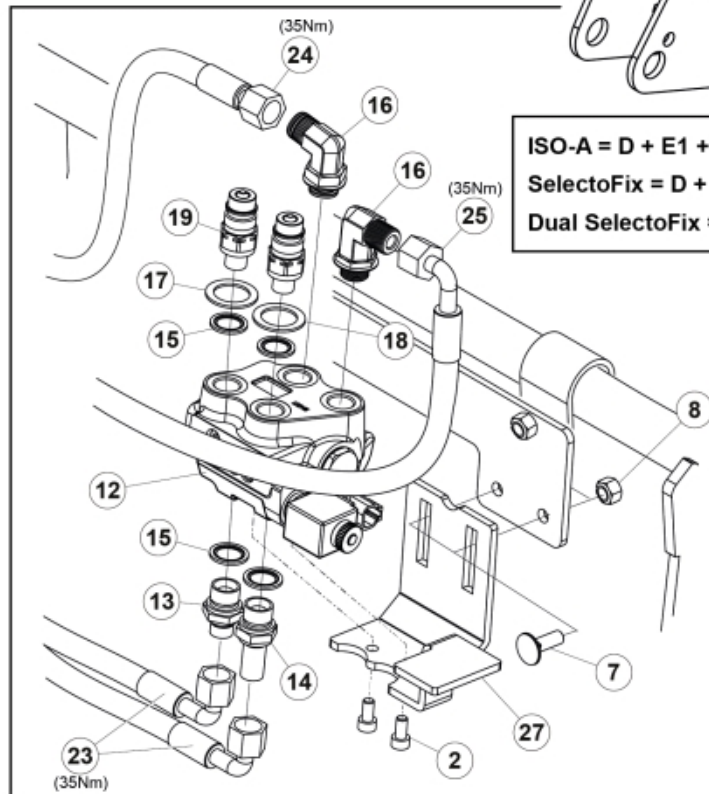

Remove existing 3rd service parts from tool carrier.

**B**

M 60020157-66-67-68-69-70-72-79-81-83-84-88

**A**

ISO-A = D + E1 + E3  
 SelectoFix = D + E2 + E3  
 Dual SelectoFix = D + E2 + E4

M 60020157-66-67-68-69-70-72-79-81-83-84-88\_2

ISO-A = F + G1  
 SelectoFix = F + G2  
 Dual SelectoFix = F + G3

M 60020157-66-67-68-69-70-72-79-81-83-84-88\_3

**Description** DL  
**Part assemblies** 4th service, SelectoFix BigBM

PartNo	Pos	Qty	Name	Specifications
60020172		1 PCS	4th service, SelectoFix BigBM	
5004919	2	2	Screw	MC6S M8x16
60032063	6	1	Cable	4th service. (replaces 60015907)
5006002	7	2	Screw	MVBF 10x30
5011554	8	4	Nut	Loc-King M10
60019369	11	1	Hose cover	
4501105	12	1	Block cpl	4th service, Replaces 60011052, 01/03/2019 00:00:00
1120011	13	1	Adaptor	R1/2"-R3/8"
1120158	14	1	Adaptor	R 1/2" - R 3/8"
5013853	15	4	Dowty washer	Tredo 1/2", Part is included in kit 60007907 Hose cpl., 9032177 Hose cpl.
60014257	16	2	Adaptor	90°
5022157	17	1	Washer, red	
5022159	18	1	Washer, blue	
60011053	20	2	Adaptor	G1/2" - G3/8"
10550369	21	1	Selecto Fix, Lower part	
60014273	23	2	Hose	3/8" L=1450 1/2GRLMA - 3/8 G90LMA
60014430	24	1	Hose	3/8" L=305 3/8GRLMA - 3/8G90LMA
60014428	25	1	Hose	3/8" L=560 3/8G90LMA - 3/8G90LMA
60013878	28	1	Bracket	
5044940	31	2	Coupling	ISO-A 1/2" Male - G3/8
5044129	32	2	Dust Cover	1/2" Male
5006003	33	2	Screw	MVBF 10x40
5220303	34	1	Bracket	