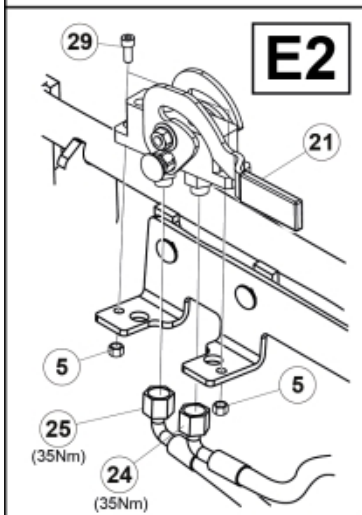

Remove existing 3rd service parts from tool carrier.

**B**

M 60020157-66-67-68-69-70-72-79-81-83-84-88

**A**

ISO-A = D + E1 + E3  
 SelectoFix = D + E2 + E3  
 Dual SelectoFix = D + E2 + E4

M 60020157-66-67-68-69-70-72-79-81-83-84-88\_2

ISO-A = F + G1  
 SelectoFix = F + G2  
 Dual SelectoFix = F + G3

M 60020157-66-67-68-69-70-72-79-81-83-84-88\_3

**Description** DL  
**Part assemblies** 4th service, SelectoFix BigBM

PartNo	Pos	Qty	Name	Specifications
60020172		1 PCS	4th service, SelectoFix BigBM	
5004919	2	2	Screw	MC6S M8x16
60032063	6	1	Cable	4th service. (replaces 60015907)
5006002	7	2	Screw	MVBF 10x30
5011554	8	4	Nut	Loc-King M10
60019369	11	1	Hose cover	
4501105	12	1	Block cpl	4th service, Replaces 60011052, 01/03/2019 00:00:00
1120011	13	1	Adaptor	R1/2"-R3/8"
1120158	14	1	Adaptor	R 1/2" - R 3/8"
5013853	15	4	Dowty washer	Tredo 1/2", Part is included in kit 60007907 Hose cpl., 9032177 Hose cpl.
60014257	16	2	Adaptor	90°
5022157	17	1	Washer, red	
5022159	18	1	Washer, blue	
60011053	20	2	Adaptor	G1/2" - G3/8"
10550369	21	1	Selecto Fix, Lower part	
60014273	23	2	Hose	3/8" L=1450 1/2GRLMA - 3/8 G90LMA
60014430	24	1	Hose	3/8" L=305 3/8GRLMA - 3/8G90LMA
60014428	25	1	Hose	3/8" L=560 3/8G90LMA - 3/8G90LMA
60013878	28	1	Bracket	
5044940	31	2	Coupling	ISO-A 1/2" Male - G3/8
5044129	32	2	Dust Cover	1/2" Male
5006003	33	2	Screw	MVBF 10x40
5220303	34	1	Bracket	