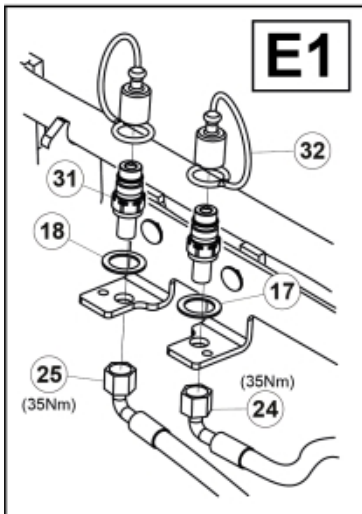

Remove existing 3rd service parts from tool carrier.

**B**

M 60020157-66-67-68-69-70-72-79-81-83-84-88

**A**

ISO-A = D + E1 + E3  
 SelectoFix = D + E2 + E3  
 Dual SelectoFix = D + E2 + E4

M 60020157-66-67-68-69-70-72-79-81-83-84-88\_2

ISO-A = F + G1  
 SelectoFix = F + G2  
 Dual SelectoFix = F + G3

M 60020157-66-67-68-69-70-72-79-81-83-84-88\_3

**Description** DL  
**Part assemblies** 4th service, SelectoFix BigBM

PartNo	Pos	Qty	Name	Specifications
60020172		1 PCS	4th service, SelectoFix BigBM	
5004919	2	2	Screw	MC6S M8x16
60032063	6	1	Cable	4th service. (replaces 60015907)
5006002	7	2	Screw	MVBF 10x30
5011554	8	4	Nut	Loc-King M10
60019369	11	1	Hose cover	
4501105	12	1	Block cpl	4th service, Replaces 60011052, 01/03/2019 00:00:00
1120011	13	1	Adaptor	R1/2"-R3/8"
1120158	14	1	Adaptor	R 1/2" - R 3/8"
5013853	15	4	Dowty washer	Tredo 1/2", Part is included in kit 60007907 Hose cpl., 9032177 Hose cpl.
60014257	16	2	Adaptor	90°
5022157	17	1	Washer, red	
5022159	18	1	Washer, blue	
60011053	20	2	Adaptor	G1/2" - G3/8"
10550369	21	1	Selecto Fix, Lower part	
60014273	23	2	Hose	3/8" L=1450 1/2GRLMA - 3/8 G90LMA
60014430	24	1	Hose	3/8" L=305 3/8GRLMA - 3/8G90LMA
60014428	25	1	Hose	3/8" L=560 3/8G90LMA - 3/8G90LMA
60013878	28	1	Bracket	
5044940	31	2	Coupling	ISO-A 1/2" Male - G3/8
5044129	32	2	Dust Cover	1/2" Male
5006003	33	2	Screw	MVBF 10x40
5220303	34	1	Bracket	