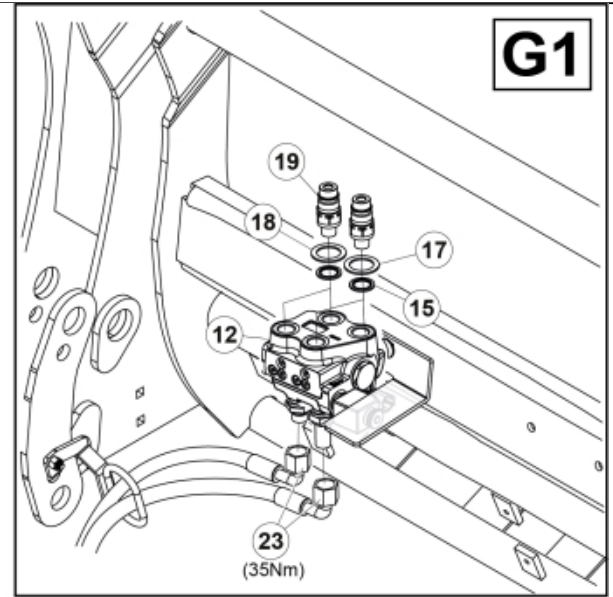

Remove existing 3rd service parts from tool carrier.

**B**

M 60020157-66-67-68-69-70-72-79-81-83-84-88

**A**

ISO-A = D + E1 + E3  
 SelectoFix = D + E2 + E3  
 Dual SelectoFix = D + E2 + E4

M 60020157-66-67-68-69-70-72-79-81-83-84-88\_2

ISO-A = F + G1  
 SelectoFix = F + G2  
 Dual SelectoFix = F + G3

M 60020157-66-67-68-69-70-72-79-81-83-84-88\_3

**Description** DL  
**Part assemblies** 4th service, SelectoFix BigBM

PartNo	Pos	Qty	Name	Specifications
60020172		1 PCS	4th service, SelectoFix BigBM	
5004919	2	2	Screw	MC6S M8x16
60032063	6	1	Cable	4th service. (replaces 60015907)
5006002	7	2	Screw	MVBF 10x30
5011554	8	4	Nut	Loc-King M10
60019369	11	1	Hose cover	
4501105	12	1	Block cpl	4th service, Replaces 60011052, 01/03/2019 00:00:00
1120011	13	1	Adaptor	R1/2"-R3/8"
1120158	14	1	Adaptor	R 1/2" - R 3/8"
5013853	15	4	Dowty washer	Tredo 1/2", Part is included in kit 60007907 Hose cpl., 9032177 Hose cpl.
60014257	16	2	Adaptor	90°
5022157	17	1	Washer, red	
5022159	18	1	Washer, blue	
60011053	20	2	Adaptor	G1/2" - G3/8"
10550369	21	1	Selecto Fix, Lower part	
60014273	23	2	Hose	3/8" L=1450 1/2GRLMA - 3/8 G90LMA
60014430	24	1	Hose	3/8" L=305 3/8GRLMA - 3/8G90LMA
60014428	25	1	Hose	3/8" L=560 3/8G90LMA - 3/8G90LMA
60013878	28	1	Bracket	
5044940	31	2	Coupling	ISO-A 1/2" Male - G3/8
5044129	32	2	Dust Cover	1/2" Male
5006003	33	2	Screw	MVBF 10x40
5220303	34	1	Bracket	