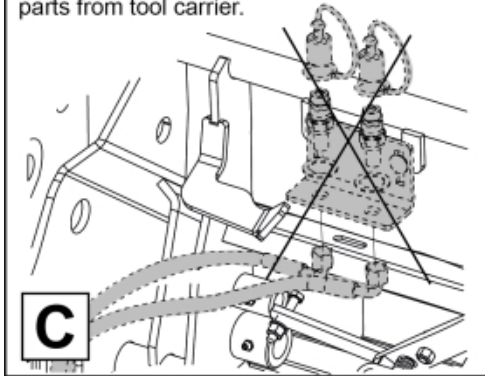

Remove existing 3rd service parts from tool carrier.

**B**

M 60020157-66-67-68-69-70-72-79-81-83-84-88

**A**

ISO-A = D + E1 + E3  
 SelectoFix = D + E2 + E3  
 Dual SelectoFix = D + E2 + E4

M 60020157-66-67-68-69-70-72-79-81-83-84-88\_2

ISO-A = F + G1  
 SelectoFix = F + G2  
 Dual SelectoFix = F + G3

M 60020157-66-67-68-69-70-72-79-81-83-84-88\_3

**Description** DL  
**Part assemblies** 4th service, SelectoFix BigBM

PartNo	Pos	Qty	Name	Specifications
60020172		1 PCS	4th service, SelectoFix BigBM	
5004919	2	2	Screw	MC6S M8x16
60032063	6	1	Cable	4th service. (replaces 60015907)
5006002	7	2	Screw	MVBF 10x30
5011554	8	4	Nut	Loc-King M10
60019369	11	1	Hose cover	
4501105	12	1	Block cpl	4th service, Replaces 60011052, 01/03/2019 00:00:00
1120011	13	1	Adaptor	R1/2"-R3/8"
1120158	14	1	Adaptor	R 1/2" - R 3/8"
5013853	15	4	Dowty washer	Tredo 1/2", Part is included in kit 60007907 Hose cpl., 9032177 Hose cpl.
60014257	16	2	Adaptor	90°
5022157	17	1	Washer, red	
5022159	18	1	Washer, blue	
60011053	20	2	Adaptor	G1/2" - G3/8"
10550369	21	1	Selecto Fix, Lower part	
60014273	23	2	Hose	3/8" L=1450 1/2GRLMA - 3/8 G90LMA
60014430	24	1	Hose	3/8" L=305 3/8GRLMA - 3/8G90LMA
60014428	25	1	Hose	3/8" L=560 3/8G90LMA - 3/8G90LMA
60013878	28	1	Bracket	
5044940	31	2	Coupling	ISO-A 1/2" Male - G3/8
5044129	32	2	Dust Cover	1/2" Male
5006003	33	2	Screw	MVBF 10x40
5220303	34	1	Bracket	