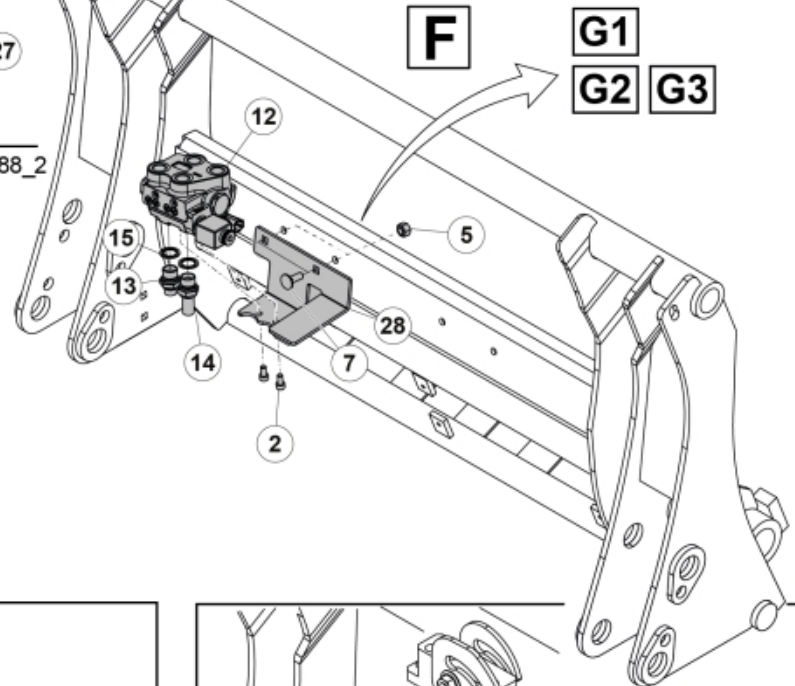

Remove existing 3rd service parts from tool carrier.

**B**

M 60020157-66-67-68-69-70-72-79-81-83-84-88

**A**

ISO-A = D + E1 + E3  
 SelectoFix = D + E2 + E3  
 Dual SelectoFix = D + E2 + E4

M 60020157-66-67-68-69-70-72-79-81-83-84-88\_2

ISO-A = F + G1  
 SelectoFix = F + G2  
 Dual SelectoFix = F + G3

M 60020157-66-67-68-69-70-72-79-81-83-84-88\_3

**Description** DL  
**Part assemblies** 4th service, SelectoFix BigBM

PartNo	Pos	Qty	Name	Specifications
60020172		1 PCS	4th service, SelectoFix BigBM	
5004919	2	2	Screw	MC6S M8x16
60032063	6	1	Cable	4th service. (replaces 60015907)
5006002	7	2	Screw	MVBF 10x30
5011554	8	4	Nut	Loc-King M10
60019369	11	1	Hose cover	
4501105	12	1	Block cpl	4th service, Replaces 60011052, 01/03/2019 00:00:00
1120011	13	1	Adaptor	R1/2"-R3/8"
1120158	14	1	Adaptor	R 1/2" - R 3/8"
5013853	15	4	Dowty washer	Tredo 1/2", Part is included in kit 60007907 Hose cpl., 9032177 Hose cpl.
60014257	16	2	Adaptor	90°
5022157	17	1	Washer, red	
5022159	18	1	Washer, blue	
60011053	20	2	Adaptor	G1/2" - G3/8"
10550369	21	1	Selecto Fix, Lower part	
60014273	23	2	Hose	3/8" L=1450 1/2GRLMA - 3/8 G90LMA
60014430	24	1	Hose	3/8" L=305 3/8GRLMA - 3/8G90LMA
60014428	25	1	Hose	3/8" L=560 3/8G90LMA - 3/8G90LMA
60013878	28	1	Bracket	
5044940	31	2	Coupling	ISO-A 1/2" Male - G3/8
5044129	32	2	Dust Cover	1/2" Male
5006003	33	2	Screw	MVBF 10x40
5220303	34	1	Bracket	