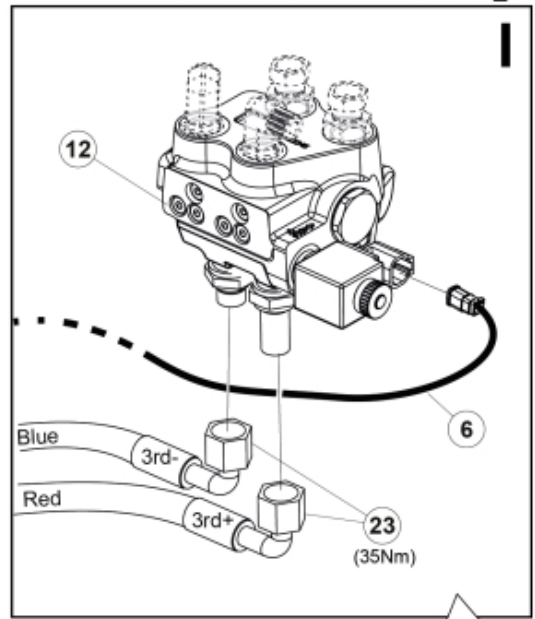

Remove existing 3rd service parts from tool carrier.

**B**

M 60020157-66-67-68-69-70-72-79-81-83-84-88

**A**

ISO-A = D + E1 + E3  
 SelectoFix = D + E2 + E3  
 Dual SelectoFix = D + E2 + E4

M 60020157-66-67-68-69-70-72-79-81-83-84-88\_2

ISO-A = F + G1  
 SelectoFix = F + G2  
 Dual SelectoFix = F + G3

M 60020157-66-67-68-69-70-72-79-81-83-84-88\_3

**Description** DL  
**Part assemblies** 4th service, SelectoFix BigBM

PartNo	Pos	Qty	Name	Specifications
60020172		1 PCS	4th service, SelectoFix BigBM	
5004919	2	2	Screw	MC6S M8x16
60032063	6	1	Cable	4th service. (replaces 60015907)
5006002	7	2	Screw	MVBF 10x30
5011554	8	4	Nut	Loc-King M10
60019369	11	1	Hose cover	
4501105	12	1	Block cpl	4th service, Replaces 60011052, 01/03/2019 00:00:00
1120011	13	1	Adaptor	R1/2"-R3/8"
1120158	14	1	Adaptor	R 1/2" - R 3/8"
5013853	15	4	Dowty washer	Tredo 1/2", Part is included in kit 60007907 Hose cpl., 9032177 Hose cpl.
60014257	16	2	Adaptor	90°
5022157	17	1	Washer, red	
5022159	18	1	Washer, blue	
60011053	20	2	Adaptor	G1/2" - G3/8"
10550369	21	1	Selecto Fix, Lower part	
60014273	23	2	Hose	3/8" L=1450 1/2GRLMA - 3/8 G90LMA
60014430	24	1	Hose	3/8" L=305 3/8GRLMA - 3/8G90LMA
60014428	25	1	Hose	3/8" L=560 3/8G90LMA - 3/8G90LMA
60013878	28	1	Bracket	
5044940	31	2	Coupling	ISO-A 1/2" Male - G3/8
5044129	32	2	Dust Cover	1/2" Male
5006003	33	2	Screw	MVBF 10x40
5220303	34	1	Bracket	