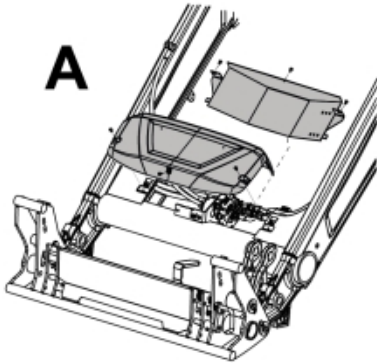

Remove existing 3rd service parts from tool carrier.

**B**

M 60020157-66-67-68-69-70-72-79-81-83-84-88

**A**

ISO-A = D + E1 + E3  
 SelectoFix = D + E2 + E3  
 Dual SelectoFix = D + E2 + E4

M 60020157-66-67-68-69-70-72-79-81-83-84-88\_2

ISO-A = F + G1  
 SelectoFix = F + G2  
 Dual SelectoFix = F + G3

M 60020157-66-67-68-69-70-72-79-81-83-84-88\_3

**Description** DL  
**Part assemblies** 4th service, SelectoFix BigBM

PartNo	Pos	Qty	Name	Specifications
60020172		1 PCS	4th service, SelectoFix BigBM	
5004919	2	2	Screw	MC6S M8x16
60032063	6	1	Cable	4th service. (replaces 60015907)
5006002	7	2	Screw	MVBF 10x30
5011554	8	4	Nut	Loc-King M10
60019369	11	1	Hose cover	
4501105	12	1	Block cpl	4th service, Replaces 60011052, 01/03/2019 00:00:00
1120011	13	1	Adaptor	R1/2"-R3/8"
1120158	14	1	Adaptor	R 1/2" - R 3/8"
5013853	15	4	Dowty washer	Tredo 1/2", Part is included in kit 60007907 Hose cpl., 9032177 Hose cpl.
60014257	16	2	Adaptor	90°
5022157	17	1	Washer, red	
5022159	18	1	Washer, blue	
60011053	20	2	Adaptor	G1/2" - G3/8"
10550369	21	1	Selecto Fix, Lower part	
60014273	23	2	Hose	3/8" L=1450 1/2GRLMA - 3/8 G90LMA
60014430	24	1	Hose	3/8" L=305 3/8GRLMA - 3/8G90LMA
60014428	25	1	Hose	3/8" L=560 3/8G90LMA - 3/8G90LMA
60013878	28	1	Bracket	
5044940	31	2	Coupling	ISO-A 1/2" Male - G3/8
5044129	32	2	Dust Cover	1/2" Male
5006003	33	2	Screw	MVBF 10x40
5220303	34	1	Bracket	