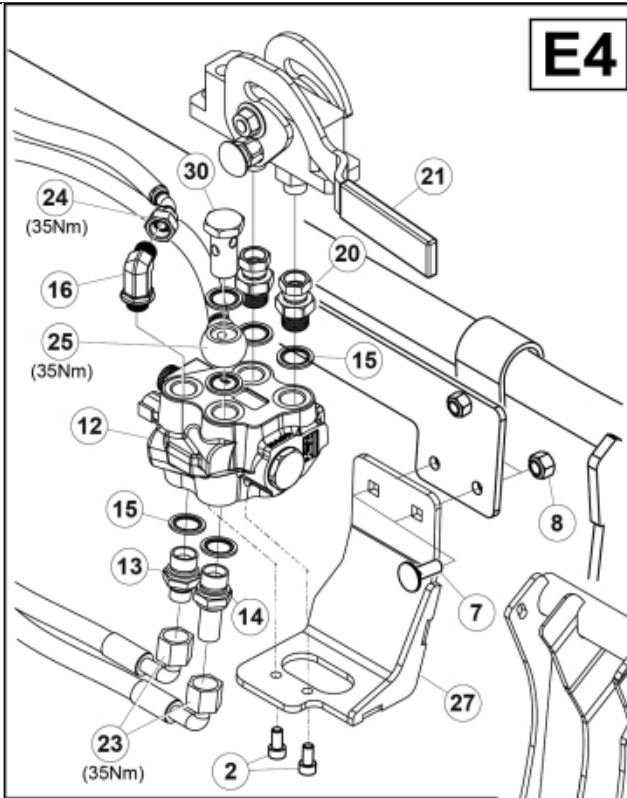

Remove existing 3rd service parts from tool carrier.

B

M 60020157-66-67-68-69-70-72-79-81-83-84-88

ISO-A = D + E1 + E3
 SelectoFix = D + E2 + E3
 Dual SelectoFix = D + E2 + E4

M 60020157-66-67-68-69-70-72-79-81-83-84-88_2

ISO-A = F + G1
 SelectoFix = F + G2
 Dual SelectoFix = F + G3

M 60020157-66-67-68-69-70-72-79-81-83-84-88_3

Description DXL
Part assemblies 4th service, SelectoFix

PartNo	Pos	Qty	Name	Specifications
60020179		1 PCS	4th service, SelectoFix	
5004919	2	2	Screw	MC6S M8x16
5011553	5	2	Nut	M6M M8 Loc-king
60032063	6	1	Cable	4th service. (replaces 60015907)
5006002	7	4	Screw	MVBF 10x30
5011554	8	5	Nut	Loc-King M10
60014337	9	1	Screw	M10x70 MVBF
60014154	10	1	Bracket	
60019369	11	1	Hose cover	
4501105	12	1	Block cpl	4th service, Replaces 60011052, 01/03/2019 00:00:00
1120011	13	1	Adaptor	R1/2"-R3/8"
1120158	14	1	Adaptor	R 1/2" - R 3/8"
5013853	15	4	Dowty washer	Tredo 1/2", Part is included in kit 60007907 Hose cpl., 9032177 Hose cpl.
60014257	16	2	Adaptor	90°
5022157	17	1	Washer, red	
5022159	18	1	Washer, blue	
5044131	19	2	Quick Coupling	R 1/2"
10550369	21	1	Selecto Fix, Lower part	
60014360	23	2 PCS	Hose	3/8" L=1880 1/2GRLMA - 3/8G90LMA
60014375	24	1	Hose	3/8" L=350 3/8GRLMA - 3/8G90LMA
60014364	25	1	Hose	3/8" L=640 3/8G90LMA - 3/8G90LMA
60013896	26	1	Bracket	
60013895	27	1	Bracket	
5004061	29	2	Screw	MC6S M8x20