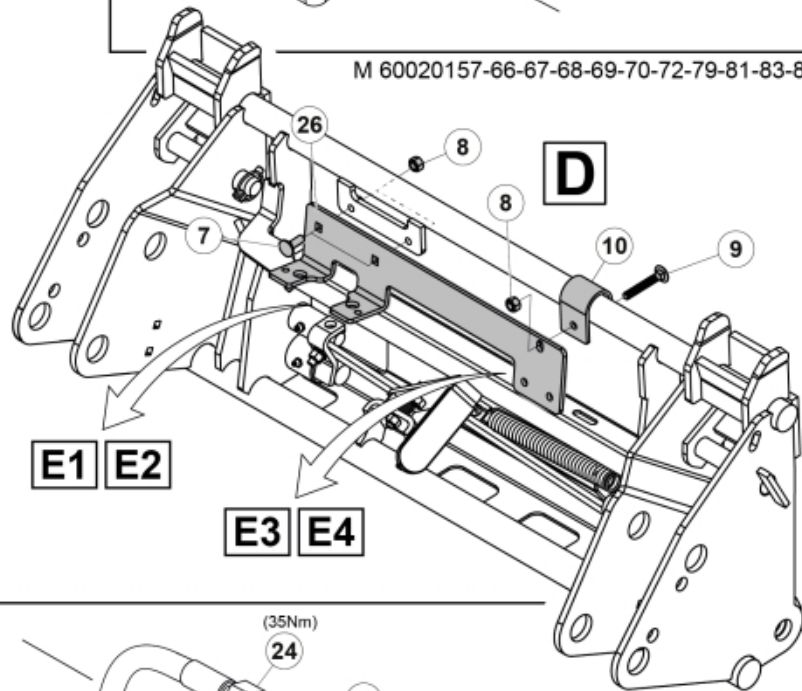

Remove existing 3rd service parts from tool carrier.

B

M 60020157-66-67-68-69-70-72-79-81-83-84-88

ISO-A = D + E1 + E3
 SelectoFix = D + E2 + E3
 Dual SelectoFix = D + E2 + E4

M 60020157-66-67-68-69-70-72-79-81-83-84-88_2

ISO-A = F + G1
 SelectoFix = F + G2
 Dual SelectoFix = F + G3

M 60020157-66-67-68-69-70-72-79-81-83-84-88_3

Description DXL
Part assemblies 4th service, SelectoFix

PartNo	Pos	Qty	Name	Specifications
60020179		1 PCS	4th service, SelectoFix	
5004919	2	2	Screw	MC6S M8x16
5011553	5	2	Nut	M6M M8 Loc-king
60032063	6	1	Cable	4th service. (replaces 60015907)
5006002	7	4	Screw	MVBF 10x30
5011554	8	5	Nut	Loc-King M10
60014337	9	1	Screw	M10x70 MVBF
60014154	10	1	Bracket	
60019369	11	1	Hose cover	
4501105	12	1	Block cpl	4th service, Replaces 60011052, 01/03/2019 00:00:00
1120011	13	1	Adaptor	R1/2"-R3/8"
1120158	14	1	Adaptor	R 1/2" - R 3/8"
5013853	15	4	Dowty washer	Tredo 1/2", Part is included in kit 60007907 Hose cpl., 9032177 Hose cpl.
60014257	16	2	Adaptor	90°
5022157	17	1	Washer, red	
5022159	18	1	Washer, blue	
5044131	19	2	Quick Coupling	R 1/2"
10550369	21	1	Selecto Fix, Lower part	
60014360	23	2 PCS	Hose	3/8" L=1880 1/2GRLMA - 3/8G90LMA
60014375	24	1	Hose	3/8" L=350 3/8GRLMA - 3/8G90LMA
60014364	25	1	Hose	3/8" L=640 3/8G90LMA - 3/8G90LMA
60013896	26	1	Bracket	
60013895	27	1	Bracket	
5004061	29	2	Screw	MC6S M8x20