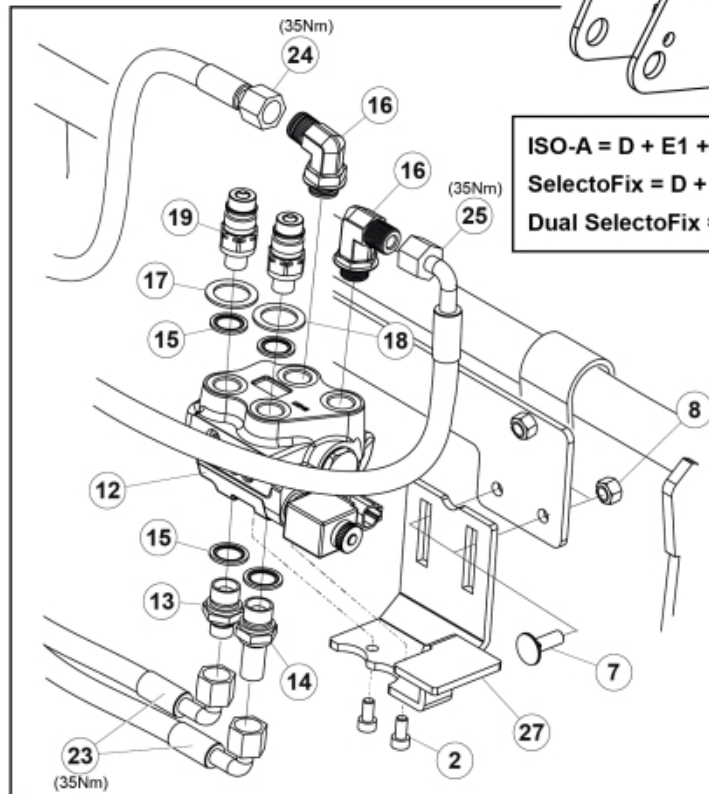

Remove existing 3rd service parts from tool carrier.

B

M 60020157-66-67-68-69-70-72-79-81-83-84-88

ISO-A = D + E1 + E3
 SelectoFix = D + E2 + E3
 Dual SelectoFix = D + E2 + E4

M 60020157-66-67-68-69-70-72-79-81-83-84-88_2

ISO-A = F + G1
 SelectoFix = F + G2
 Dual SelectoFix = F + G3

M 60020157-66-67-68-69-70-72-79-81-83-84-88_3

Description DXL
Part assemblies 4th service, SelectoFix

PartNo	Pos	Qty	Name	Specifications
60020179		1 PCS	4th service, SelectoFix	
5004919	2	2	Screw	MC6S M8x16
5011553	5	2	Nut	M6M M8 Loc-king
60032063	6	1	Cable	4th service. (replaces 60015907)
5006002	7	4	Screw	MVBF 10x30
5011554	8	5	Nut	Loc-King M10
60014337	9	1	Screw	M10x70 MVBF
60014154	10	1	Bracket	
60019369	11	1	Hose cover	
4501105	12	1	Block cpl	4th service, Replaces 60011052, 01/03/2019 00:00:00
1120011	13	1	Adaptor	R1/2"-R3/8"
1120158	14	1	Adaptor	R 1/2" - R 3/8"
5013853	15	4	Dowty washer	Tredo 1/2", Part is included in kit 60007907 Hose cpl., 9032177 Hose cpl.
60014257	16	2	Adaptor	90°
5022157	17	1	Washer, red	
5022159	18	1	Washer, blue	
5044131	19	2	Quick Coupling	R 1/2"
10550369	21	1	Selecto Fix, Lower part	
60014360	23	2 PCS	Hose	3/8" L=1880 1/2GRLMA - 3/8G90LMA
60014375	24	1	Hose	3/8" L=350 3/8GRLMA - 3/8G90LMA
60014364	25	1	Hose	3/8" L=640 3/8G90LMA - 3/8G90LMA
60013896	26	1	Bracket	
60013895	27	1	Bracket	
5004061	29	2	Screw	MC6S M8x20