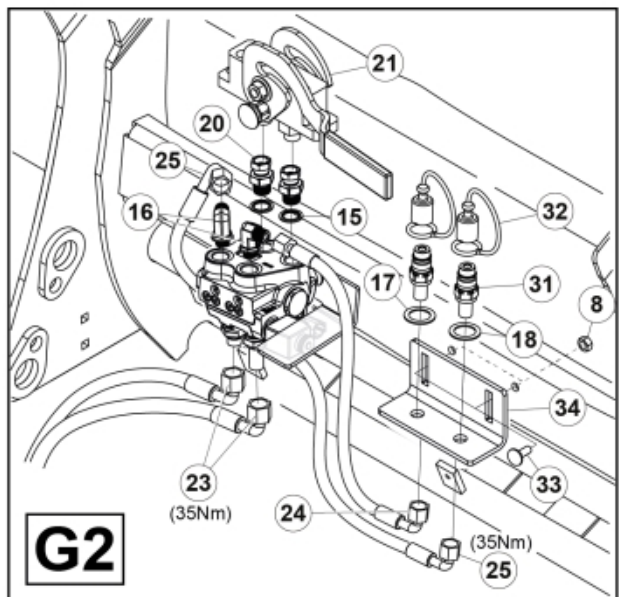

Remove existing 3rd service parts from tool carrier.

B

M 60020157-66-67-68-69-70-72-79-81-83-84-88

ISO-A = D + E1 + E3
 SelectoFix = D + E2 + E3
 Dual SelectoFix = D + E2 + E4

M 60020157-66-67-68-69-70-72-79-81-83-84-88_2

ISO-A = F + G1
 SelectoFix = F + G2
 Dual SelectoFix = F + G3

M 60020157-66-67-68-69-70-72-79-81-83-84-88_3

Description DXL
Part assemblies 4th service, SelectoFix

PartNo	Pos	Qty	Name	Specifications
60020179		1 PCS	4th service, SelectoFix	
5004919	2	2	Screw	MC6S M8x16
5011553	5	2	Nut	M6M M8 Loc-king
60032063	6	1	Cable	4th service. (replaces 60015907)
5006002	7	4	Screw	MVBF 10x30
5011554	8	5	Nut	Loc-King M10
60014337	9	1	Screw	M10x70 MVBF
60014154	10	1	Bracket	
60019369	11	1	Hose cover	
4501105	12	1	Block cpl	4th service, Replaces 60011052, 01/03/2019 00:00:00
1120011	13	1	Adaptor	R1/2"-R3/8"
1120158	14	1	Adaptor	R 1/2" - R 3/8"
5013853	15	4	Dowty washer	Tredo 1/2", Part is included in kit 60007907 Hose cpl., 9032177 Hose cpl.
60014257	16	2	Adaptor	90°
5022157	17	1	Washer, red	
5022159	18	1	Washer, blue	
5044131	19	2	Quick Coupling	R 1/2"
10550369	21	1	Selecto Fix, Lower part	
60014360	23	2 PCS	Hose	3/8" L=1880 1/2GRLMA - 3/8G90LMA
60014375	24	1	Hose	3/8" L=350 3/8GRLMA - 3/8G90LMA
60014364	25	1	Hose	3/8" L=640 3/8G90LMA - 3/8G90LMA
60013896	26	1	Bracket	
60013895	27	1	Bracket	
5004061	29	2	Screw	MC6S M8x20