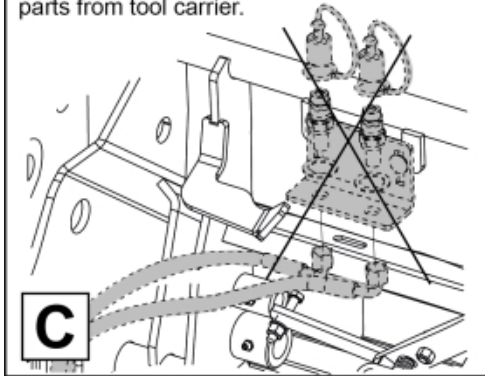

Remove existing 3rd service parts from tool carrier.

B

M 60020157-66-67-68-69-70-72-79-81-83-84-88

ISO-A = D + E1 + E3
 SelectoFix = D + E2 + E3
 Dual SelectoFix = D + E2 + E4

M 60020157-66-67-68-69-70-72-79-81-83-84-88_2

ISO-A = F + G1
 SelectoFix = F + G2
 Dual SelectoFix = F + G3

M 60020157-66-67-68-69-70-72-79-81-83-84-88_3

Description DXL
Part assemblies 4th service, SelectoFix

PartNo	Pos	Qty	Name	Specifications
60020179		1 PCS	4th service, SelectoFix	
5004919	2	2	Screw	MC6S M8x16
5011553	5	2	Nut	M6M M8 Loc-king
60032063	6	1	Cable	4th service. (replaces 60015907)
5006002	7	4	Screw	MVBF 10x30
5011554	8	5	Nut	Loc-King M10
60014337	9	1	Screw	M10x70 MVBF
60014154	10	1	Bracket	
60019369	11	1	Hose cover	
4501105	12	1	Block cpl	4th service, Replaces 60011052, 01/03/2019 00:00:00
1120011	13	1	Adaptor	R1/2"-R3/8"
1120158	14	1	Adaptor	R 1/2" - R 3/8"
5013853	15	4	Dowty washer	Tredo 1/2", Part is included in kit 60007907 Hose cpl., 9032177 Hose cpl.
60014257	16	2	Adaptor	90°
5022157	17	1	Washer, red	
5022159	18	1	Washer, blue	
5044131	19	2	Quick Coupling	R 1/2"
10550369	21	1	Selecto Fix, Lower part	
60014360	23	2 PCS	Hose	3/8" L=1880 1/2GRLMA - 3/8G90LMA
60014375	24	1	Hose	3/8" L=350 3/8GRLMA - 3/8G90LMA
60014364	25	1	Hose	3/8" L=640 3/8G90LMA - 3/8G90LMA
60013896	26	1	Bracket	
60013895	27	1	Bracket	
5004061	29	2	Screw	MC6S M8x20