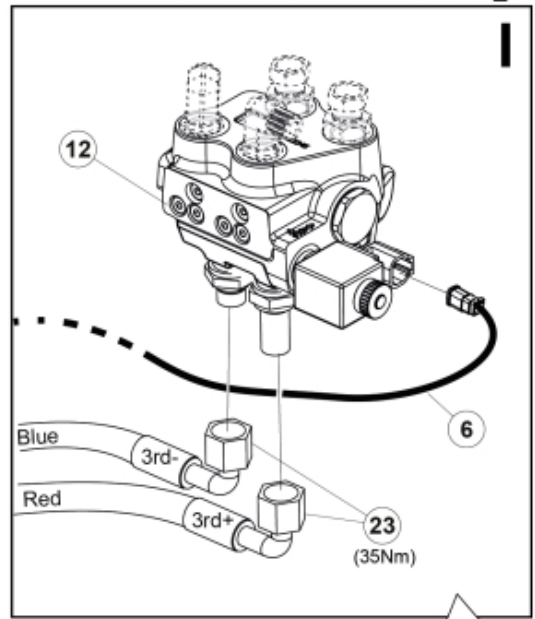

Remove existing 3rd service parts from tool carrier.

B

M 60020157-66-67-68-69-70-72-79-81-83-84-88

ISO-A = D + E1 + E3
 SelectoFix = D + E2 + E3
 Dual SelectoFix = D + E2 + E4

M 60020157-66-67-68-69-70-72-79-81-83-84-88_2

ISO-A = F + G1
 SelectoFix = F + G2
 Dual SelectoFix = F + G3

M 60020157-66-67-68-69-70-72-79-81-83-84-88_3

Description DXL
Part assemblies 4th service, SelectoFix

PartNo	Pos	Qty	Name	Specifications
60020179		1 PCS	4th service, SelectoFix	
5004919	2	2	Screw	MC6S M8x16
5011553	5	2	Nut	M6M M8 Loc-king
60032063	6	1	Cable	4th service. (replaces 60015907)
5006002	7	4	Screw	MVBF 10x30
5011554	8	5	Nut	Loc-King M10
60014337	9	1	Screw	M10x70 MVBF
60014154	10	1	Bracket	
60019369	11	1	Hose cover	
4501105	12	1	Block cpl	4th service, Replaces 60011052, 01/03/2019 00:00:00
1120011	13	1	Adaptor	R1/2"-R3/8"
1120158	14	1	Adaptor	R 1/2" - R 3/8"
5013853	15	4	Dowty washer	Tredo 1/2", Part is included in kit 60007907 Hose cpl., 9032177 Hose cpl.
60014257	16	2	Adaptor	90°
5022157	17	1	Washer, red	
5022159	18	1	Washer, blue	
5044131	19	2	Quick Coupling	R 1/2"
10550369	21	1	Selecto Fix, Lower part	
60014360	23	2 PCS	Hose	3/8" L=1880 1/2GRLMA - 3/8G90LMA
60014375	24	1	Hose	3/8" L=350 3/8GRLMA - 3/8G90LMA
60014364	25	1	Hose	3/8" L=640 3/8G90LMA - 3/8G90LMA
60013896	26	1	Bracket	
60013895	27	1	Bracket	
5004061	29	2	Screw	MC6S M8x20