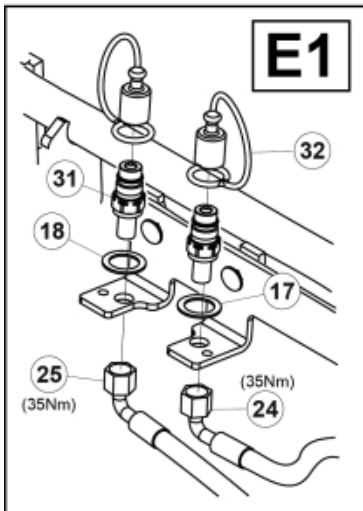

Remove existing 3rd service parts from tool carrier.

B

M 60020157-66-67-68-69-70-72-79-81-83-84-88

ISO-A = D + E1 + E3
 SelectoFix = D + E2 + E3
 Dual SelectoFix = D + E2 + E4

M 60020157-66-67-68-69-70-72-79-81-83-84-88_2

ISO-A = F + G1
 SelectoFix = F + G2
 Dual SelectoFix = F + G3

M 60020157-66-67-68-69-70-72-79-81-83-84-88_3

Description DXL
Part assemblies 4th service, SelectoFix

PartNo	Pos	Qty	Name	Specifications
60020179		1 PCS	4th service, SelectoFix	
5004919	2	2	Screw	MC6S M8x16
5011553	5	2	Nut	M6M M8 Loc-king
60032063	6	1	Cable	4th service. (replaces 60015907)
5006002	7	4	Screw	MVBF 10x30
5011554	8	5	Nut	Loc-King M10
60014337	9	1	Screw	M10x70 MVBF
60014154	10	1	Bracket	
60019369	11	1	Hose cover	
4501105	12	1	Block cpl	4th service, Replaces 60011052, 01/03/2019 00:00:00
1120011	13	1	Adaptor	R1/2"-R3/8"
1120158	14	1	Adaptor	R 1/2" - R 3/8"
5013853	15	4	Dowty washer	Tredo 1/2", Part is included in kit 60007907 Hose cpl., 9032177 Hose cpl.
60014257	16	2	Adaptor	90°
5022157	17	1	Washer, red	
5022159	18	1	Washer, blue	
5044131	19	2	Quick Coupling	R 1/2"
10550369	21	1	Selecto Fix, Lower part	
60014360	23	2 PCS	Hose	3/8" L=1880 1/2GRLMA - 3/8G90LMA
60014375	24	1	Hose	3/8" L=350 3/8GRLMA - 3/8G90LMA
60014364	25	1	Hose	3/8" L=640 3/8G90LMA - 3/8G90LMA
60013896	26	1	Bracket	
60013895	27	1	Bracket	
5004061	29	2	Screw	MC6S M8x20