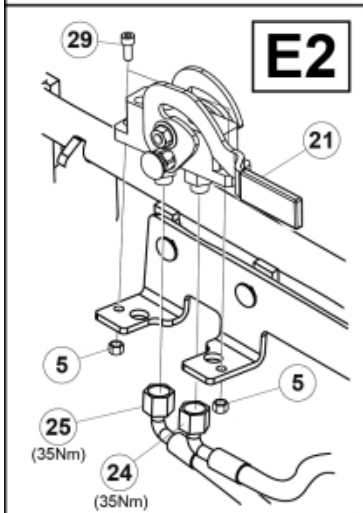

Remove existing 3rd service parts from tool carrier.

B

M 60020157-66-67-68-69-70-72-79-81-83-84-88

ISO-A = D + E1 + E3
 SelectoFix = D + E2 + E3
 Dual SelectoFix = D + E2 + E4

M 60020157-66-67-68-69-70-72-79-81-83-84-88_2

ISO-A = F + G1
 SelectoFix = F + G2
 Dual SelectoFix = F + G3

M 60020157-66-67-68-69-70-72-79-81-83-84-88_3

Description DXL
Part assemblies 4th service, SelectoFix

PartNo	Pos	Qty	Name	Specifications
60020179		1 PCS	4th service, SelectoFix	
5004919	2	2	Screw	MC6S M8x16
5011553	5	2	Nut	M6M M8 Loc-king
60032063	6	1	Cable	4th service. (replaces 60015907)
5006002	7	4	Screw	MVBF 10x30
5011554	8	5	Nut	Loc-King M10
60014337	9	1	Screw	M10x70 MVBF
60014154	10	1	Bracket	
60019369	11	1	Hose cover	
4501105	12	1	Block cpl	4th service, Replaces 60011052, 01/03/2019 00:00:00
1120011	13	1	Adaptor	R1/2"-R3/8"
1120158	14	1	Adaptor	R 1/2" - R 3/8"
5013853	15	4	Dowty washer	Tredo 1/2", Part is included in kit 60007907 Hose cpl., 9032177 Hose cpl.
60014257	16	2	Adaptor	90°
5022157	17	1	Washer, red	
5022159	18	1	Washer, blue	
5044131	19	2	Quick Coupling	R 1/2"
10550369	21	1	Selecto Fix, Lower part	
60014360	23	2 PCS	Hose	3/8" L=1880 1/2GRLMA - 3/8G90LMA
60014375	24	1	Hose	3/8" L=350 3/8GRLMA - 3/8G90LMA
60014364	25	1	Hose	3/8" L=640 3/8G90LMA - 3/8G90LMA
60013896	26	1	Bracket	
60013895	27	1	Bracket	
5004061	29	2	Screw	MC6S M8x20