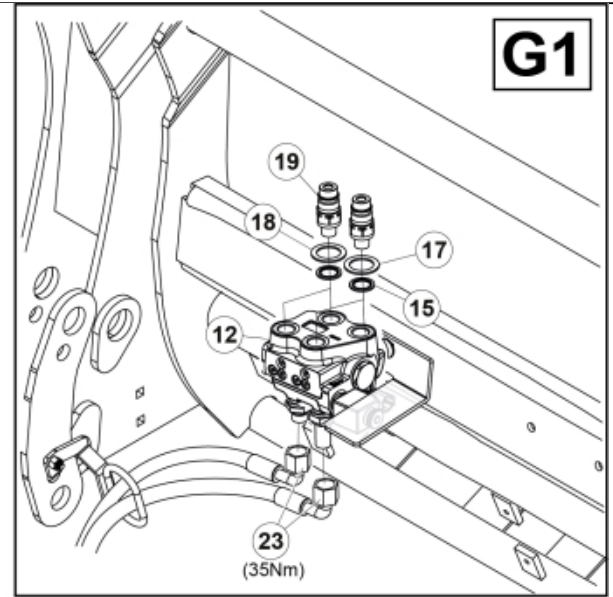

Remove existing 3rd service parts from tool carrier.

B

M 60020157-66-67-68-69-70-72-79-81-83-84-88

ISO-A = D + E1 + E3
 SelectoFix = D + E2 + E3
 Dual SelectoFix = D + E2 + E4

M 60020157-66-67-68-69-70-72-79-81-83-84-88_2

ISO-A = F + G1
 SelectoFix = F + G2
 Dual SelectoFix = F + G3

M 60020157-66-67-68-69-70-72-79-81-83-84-88_3

Description DXL
Part assemblies 4th service, SelectoFix

PartNo	Pos	Qty	Name	Specifications
60020179		1 PCS	4th service, SelectoFix	
5004919	2	2	Screw	MC6S M8x16
5011553	5	2	Nut	M6M M8 Loc-king
60032063	6	1	Cable	4th service. (replaces 60015907)
5006002	7	4	Screw	MVBF 10x30
5011554	8	5	Nut	Loc-King M10
60014337	9	1	Screw	M10x70 MVBF
60014154	10	1	Bracket	
60019369	11	1	Hose cover	
4501105	12	1	Block cpl	4th service, Replaces 60011052, 01/03/2019 00:00:00
1120011	13	1	Adaptor	R1/2"-R3/8"
1120158	14	1	Adaptor	R 1/2" - R 3/8"
5013853	15	4	Dowty washer	Tredo 1/2", Part is included in kit 60007907 Hose cpl., 9032177 Hose cpl.
60014257	16	2	Adaptor	90°
5022157	17	1	Washer, red	
5022159	18	1	Washer, blue	
5044131	19	2	Quick Coupling	R 1/2"
10550369	21	1	Selecto Fix, Lower part	
60014360	23	2 PCS	Hose	3/8" L=1880 1/2GRLMA - 3/8G90LMA
60014375	24	1	Hose	3/8" L=350 3/8GRLMA - 3/8G90LMA
60014364	25	1	Hose	3/8" L=640 3/8G90LMA - 3/8G90LMA
60013896	26	1	Bracket	
60013895	27	1	Bracket	
5004061	29	2	Screw	MC6S M8x20