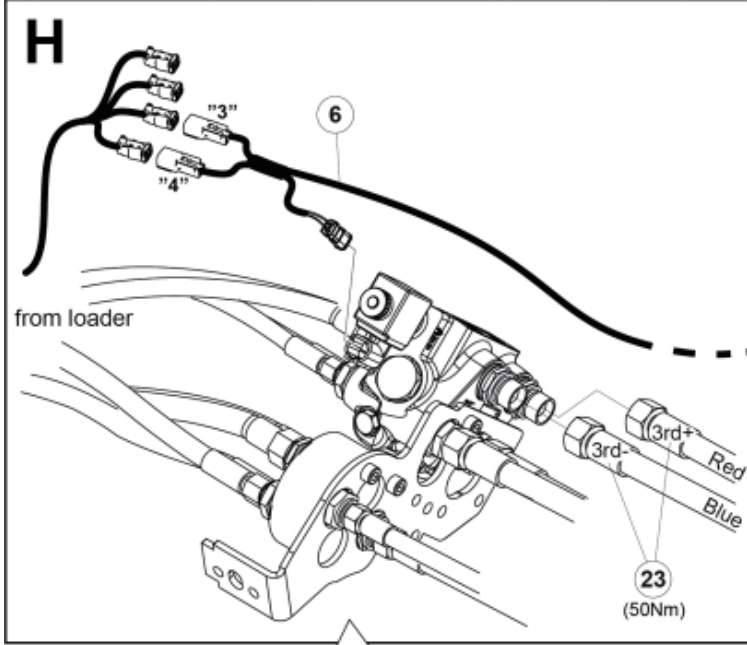

Remove existing 3rd service parts from tool carrier.

B

M 60020157-66-67-68-69-70-72-79-81-83-84-88

ISO-A = D + E1 + E3
 SelectoFix = D + E2 + E3
 Dual SelectoFix = D + E2 + E4

M 60020157-66-67-68-69-70-72-79-81-83-84-88_2

ISO-A = F + G1
 SelectoFix = F + G2
 Dual SelectoFix = F + G3

M 60020157-66-67-68-69-70-72-79-81-83-84-88_3

Description DXL
Part assemblies 4th service, SelectoFix

PartNo	Pos	Qty	Name	Specifications
60020179		1 PCS	4th service, SelectoFix	
5004919	2	2	Screw	MC6S M8x16
5011553	5	2	Nut	M6M M8 Loc-king
60032063	6	1	Cable	4th service. (replaces 60015907)
5006002	7	4	Screw	MVBF 10x30
5011554	8	5	Nut	Loc-King M10
60014337	9	1	Screw	M10x70 MVBF
60014154	10	1	Bracket	
60019369	11	1	Hose cover	
4501105	12	1	Block cpl	4th service, Replaces 60011052, 01/03/2019 00:00:00
1120011	13	1	Adaptor	R1/2"-R3/8"
1120158	14	1	Adaptor	R 1/2" - R 3/8"
5013853	15	4	Dowty washer	Tredo 1/2", Part is included in kit 60007907 Hose cpl., 9032177 Hose cpl.
60014257	16	2	Adaptor	90°
5022157	17	1	Washer, red	
5022159	18	1	Washer, blue	
5044131	19	2	Quick Coupling	R 1/2"
10550369	21	1	Selecto Fix, Lower part	
60014360	23	2 PCS	Hose	3/8" L=1880 1/2GRLMA - 3/8G90LMA
60014375	24	1	Hose	3/8" L=350 3/8GRLMA - 3/8G90LMA
60014364	25	1	Hose	3/8" L=640 3/8G90LMA - 3/8G90LMA
60013896	26	1	Bracket	
60013895	27	1	Bracket	
5004061	29	2	Screw	MC6S M8x20