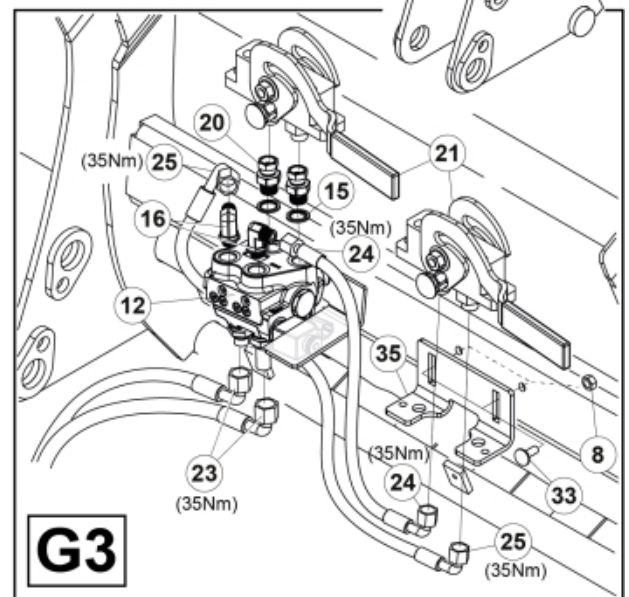

Remove existing 3rd service parts from tool carrier.

B

M 60020157-66-67-68-69-70-72-79-81-83-84-88

ISO-A = D + E1 + E3
 SelectoFix = D + E2 + E3
 Dual SelectoFix = D + E2 + E4

M 60020157-66-67-68-69-70-72-79-81-83-84-88_2

ISO-A = F + G1
 SelectoFix = F + G2
 Dual SelectoFix = F + G3

M 60020157-66-67-68-69-70-72-79-81-83-84-88_3

Description DXL
Part assemblies 4th service, SelectoFix

PartNo	Pos	Qty	Name	Specifications
60020179		1 PCS	4th service, SelectoFix	
5004919	2	2	Screw	MC6S M8x16
5011553	5	2	Nut	M6M M8 Loc-king
60032063	6	1	Cable	4th service. (replaces 60015907)
5006002	7	4	Screw	MVBF 10x30
5011554	8	5	Nut	Loc-King M10
60014337	9	1	Screw	M10x70 MVBF
60014154	10	1	Bracket	
60019369	11	1	Hose cover	
4501105	12	1	Block cpl	4th service, Replaces 60011052, 01/03/2019 00:00:00
1120011	13	1	Adaptor	R1/2"-R3/8"
1120158	14	1	Adaptor	R 1/2" - R 3/8"
5013853	15	4	Dowty washer	Tredo 1/2", Part is included in kit 60007907 Hose cpl., 9032177 Hose cpl.
60014257	16	2	Adaptor	90°
5022157	17	1	Washer, red	
5022159	18	1	Washer, blue	
5044131	19	2	Quick Coupling	R 1/2"
10550369	21	1	Selecto Fix, Lower part	
60014360	23	2 PCS	Hose	3/8" L=1880 1/2GRLMA - 3/8G90LMA
60014375	24	1	Hose	3/8" L=350 3/8GRLMA - 3/8G90LMA
60014364	25	1	Hose	3/8" L=640 3/8G90LMA - 3/8G90LMA
60013896	26	1	Bracket	
60013895	27	1	Bracket	
5004061	29	2	Screw	MC6S M8x20