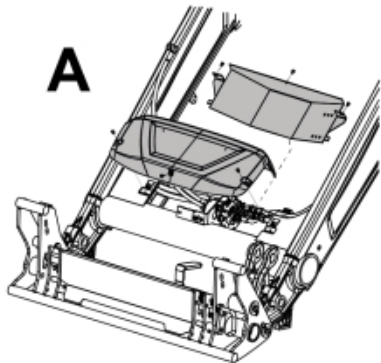

Remove existing 3rd service parts from tool carrier.

B

M 60020157-66-67-68-69-70-72-79-81-83-84-88

ISO-A = D + E1 + E3
 SelectoFix = D + E2 + E3
 Dual SelectoFix = D + E2 + E4

M 60020157-66-67-68-69-70-72-79-81-83-84-88_2

ISO-A = F + G1
 SelectoFix = F + G2
 Dual SelectoFix = F + G3

M 60020157-66-67-68-69-70-72-79-81-83-84-88_3

Description DXL
Part assemblies 4th service, SelectoFix

PartNo	Pos	Qty	Name	Specifications
60020179		1 PCS	4th service, SelectoFix	
5004919	2	2	Screw	MC6S M8x16
5011553	5	2	Nut	M6M M8 Loc-king
60032063	6	1	Cable	4th service. (replaces 60015907)
5006002	7	4	Screw	MVBF 10x30
5011554	8	5	Nut	Loc-King M10
60014337	9	1	Screw	M10x70 MVBF
60014154	10	1	Bracket	
60019369	11	1	Hose cover	
4501105	12	1	Block cpl	4th service, Replaces 60011052, 01/03/2019 00:00:00
1120011	13	1	Adaptor	R1/2"-R3/8"
1120158	14	1	Adaptor	R 1/2" - R 3/8"
5013853	15	4	Dowty washer	Tredo 1/2", Part is included in kit 60007907 Hose cpl., 9032177 Hose cpl.
60014257	16	2	Adaptor	90°
5022157	17	1	Washer, red	
5022159	18	1	Washer, blue	
5044131	19	2	Quick Coupling	R 1/2"
10550369	21	1	Selecto Fix, Lower part	
60014360	23	2 PCS	Hose	3/8" L=1880 1/2GRLMA - 3/8G90LMA
60014375	24	1	Hose	3/8" L=350 3/8GRLMA - 3/8G90LMA
60014364	25	1	Hose	3/8" L=640 3/8G90LMA - 3/8G90LMA
60013896	26	1	Bracket	
60013895	27	1	Bracket	
5004061	29	2	Screw	MC6S M8x20