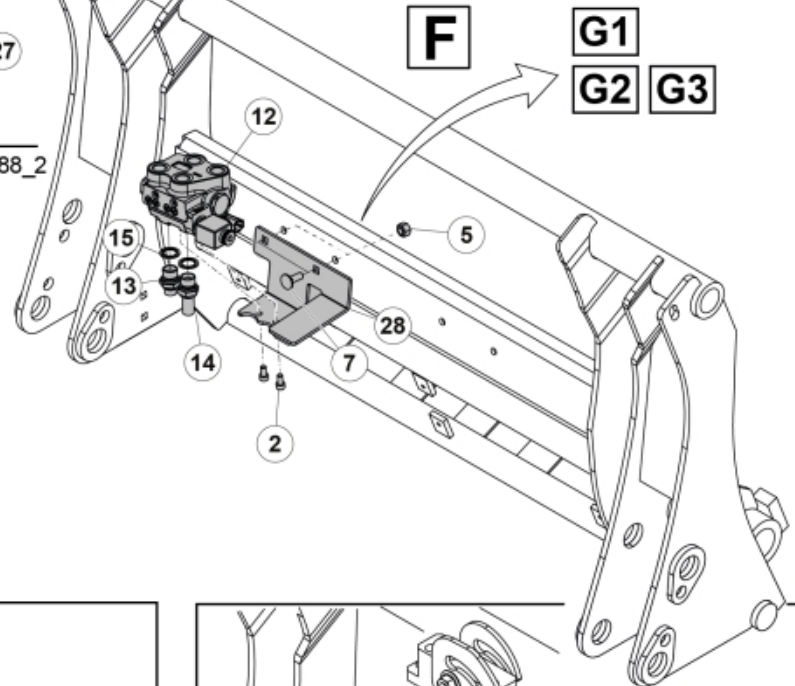

Remove existing 3rd service parts from tool carrier.

B

M 60020157-66-67-68-69-70-72-79-81-83-84-88

ISO-A = D + E1 + E3
 SelectoFix = D + E2 + E3
 Dual SelectoFix = D + E2 + E4

M 60020157-66-67-68-69-70-72-79-81-83-84-88_2

ISO-A = F + G1
 SelectoFix = F + G2
 Dual SelectoFix = F + G3

M 60020157-66-67-68-69-70-72-79-81-83-84-88_3

Description DXL
Part assemblies 4th service, SelectoFix

PartNo	Pos	Qty	Name	Specifications
60020179		1 PCS	4th service, SelectoFix	
5004919	2	2	Screw	MC6S M8x16
5011553	5	2	Nut	M6M M8 Loc-king
60032063	6	1	Cable	4th service. (replaces 60015907)
5006002	7	4	Screw	MVBF 10x30
5011554	8	5	Nut	Loc-King M10
60014337	9	1	Screw	M10x70 MVBF
60014154	10	1	Bracket	
60019369	11	1	Hose cover	
4501105	12	1	Block cpl	4th service, Replaces 60011052, 01/03/2019 00:00:00
1120011	13	1	Adaptor	R1/2"-R3/8"
1120158	14	1	Adaptor	R 1/2" - R 3/8"
5013853	15	4	Dowty washer	Tredo 1/2", Part is included in kit 60007907 Hose cpl., 9032177 Hose cpl.
60014257	16	2	Adaptor	90°
5022157	17	1	Washer, red	
5022159	18	1	Washer, blue	
5044131	19	2	Quick Coupling	R 1/2"
10550369	21	1	Selecto Fix, Lower part	
60014360	23	2 PCS	Hose	3/8" L=1880 1/2GRLMA - 3/8G90LMA
60014375	24	1	Hose	3/8" L=350 3/8GRLMA - 3/8G90LMA
60014364	25	1	Hose	3/8" L=640 3/8G90LMA - 3/8G90LMA
60013896	26	1	Bracket	
60013895	27	1	Bracket	
5004061	29	2	Screw	MC6S M8x20