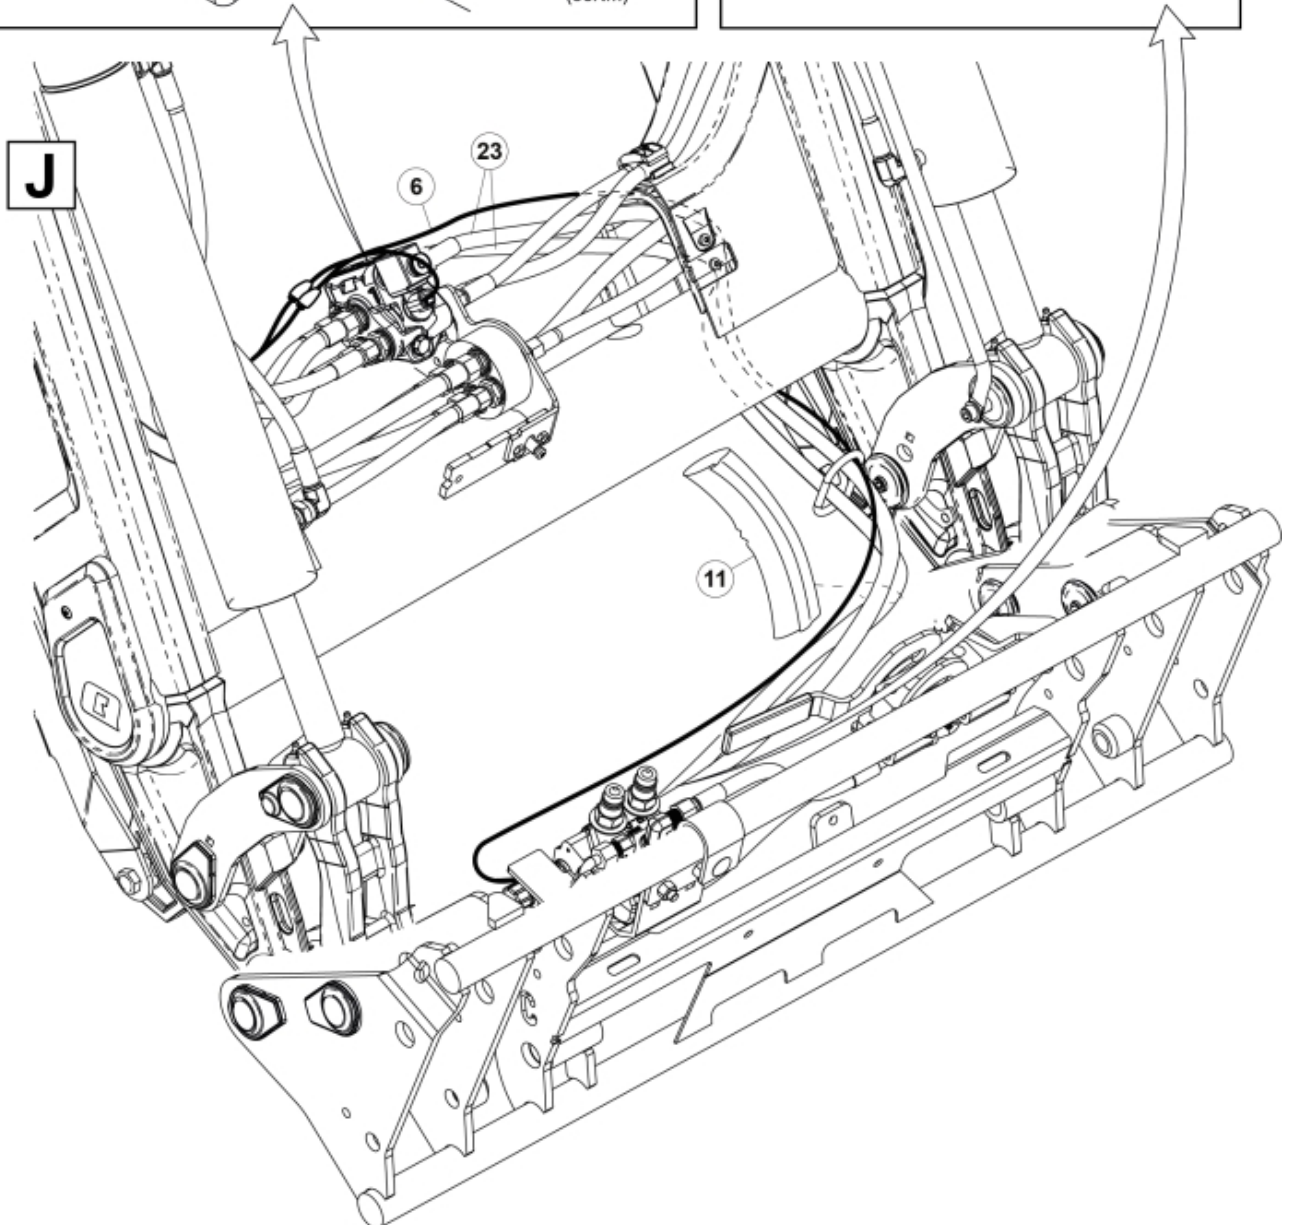

Remove existing 3rd service parts from tool carrier.

B

M 60020157-66-67-68-69-70-72-79-81-83-84-88

ISO-A = D + E1 + E3
 SelectoFix = D + E2 + E3
 Dual SelectoFix = D + E2 + E4

M 60020157-66-67-68-69-70-72-79-81-83-84-88_2

ISO-A = F + G1
 SelectoFix = F + G2
 Dual SelectoFix = F + G3

M 60020157-66-67-68-69-70-72-79-81-83-84-88_3

Description DXL
Part assemblies 4th service, SelectoFix

PartNo	Pos	Qty	Name	Specifications
60020179		1 PCS	4th service, SelectoFix	
5004919	2	2	Screw	MC6S M8x16
5011553	5	2	Nut	M6M M8 Loc-king
60032063	6	1	Cable	4th service. (replaces 60015907)
5006002	7	4	Screw	MVBF 10x30
5011554	8	5	Nut	Loc-King M10
60014337	9	1	Screw	M10x70 MVBF
60014154	10	1	Bracket	
60019369	11	1	Hose cover	
4501105	12	1	Block cpl	4th service, Replaces 60011052, 01/03/2019 00:00:00
1120011	13	1	Adaptor	R1/2"-R3/8"
1120158	14	1	Adaptor	R 1/2" - R 3/8"
5013853	15	4	Dowty washer	Tredo 1/2", Part is included in kit 60007907 Hose cpl., 9032177 Hose cpl.
60014257	16	2	Adaptor	90°
5022157	17	1	Washer, red	
5022159	18	1	Washer, blue	
5044131	19	2	Quick Coupling	R 1/2"
10550369	21	1	Selecto Fix, Lower part	
60014360	23	2 PCS	Hose	3/8" L=1880 1/2GRLMA - 3/8G90LMA
60014375	24	1	Hose	3/8" L=350 3/8GRLMA - 3/8G90LMA
60014364	25	1	Hose	3/8" L=640 3/8G90LMA - 3/8G90LMA
60013896	26	1	Bracket	
60013895	27	1	Bracket	
5004061	29	2	Screw	MC6S M8x20