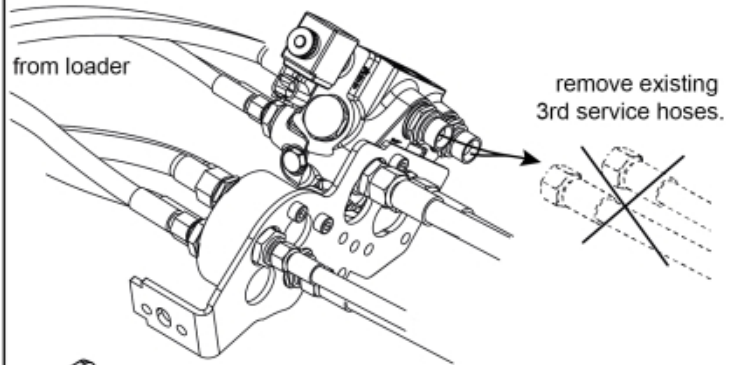

Remove existing 3rd service parts from tool carrier.

B

M 60020157-66-67-68-69-70-72-79-81-83-84-88

ISO-A = D + E1 + E3
 SelectoFix = D + E2 + E3
 Dual SelectoFix = D + E2 + E4

M 60020157-66-67-68-69-70-72-79-81-83-84-88_2

ISO-A = F + G1
 SelectoFix = F + G2
 Dual SelectoFix = F + G3

M 60020157-66-67-68-69-70-72-79-81-83-84-88_3

Description DXL
Part assemblies 4th service, SelectoFix

PartNo	Pos	Qty	Name	Specifications
60020179		1 PCS	4th service, SelectoFix	
5004919	2	2	Screw	MC6S M8x16
5011553	5	2	Nut	M6M M8 Loc-king
60032063	6	1	Cable	4th service. (replaces 60015907)
5006002	7	4	Screw	MVBF 10x30
5011554	8	5	Nut	Loc-King M10
60014337	9	1	Screw	M10x70 MVBF
60014154	10	1	Bracket	
60019369	11	1	Hose cover	
4501105	12	1	Block cpl	4th service, Replaces 60011052, 01/03/2019 00:00:00
1120011	13	1	Adaptor	R1/2"-R3/8"
1120158	14	1	Adaptor	R 1/2" - R 3/8"
5013853	15	4	Dowty washer	Tredo 1/2", Part is included in kit 60007907 Hose cpl., 9032177 Hose cpl.
60014257	16	2	Adaptor	90°
5022157	17	1	Washer, red	
5022159	18	1	Washer, blue	
5044131	19	2	Quick Coupling	R 1/2"
10550369	21	1	Selecto Fix, Lower part	
60014360	23	2 PCS	Hose	3/8" L=1880 1/2GRLMA - 3/8G90LMA
60014375	24	1	Hose	3/8" L=350 3/8GRLMA - 3/8G90LMA
60014364	25	1	Hose	3/8" L=640 3/8G90LMA - 3/8G90LMA
60013896	26	1	Bracket	
60013895	27	1	Bracket	
5004061	29	2	Screw	MC6S M8x20