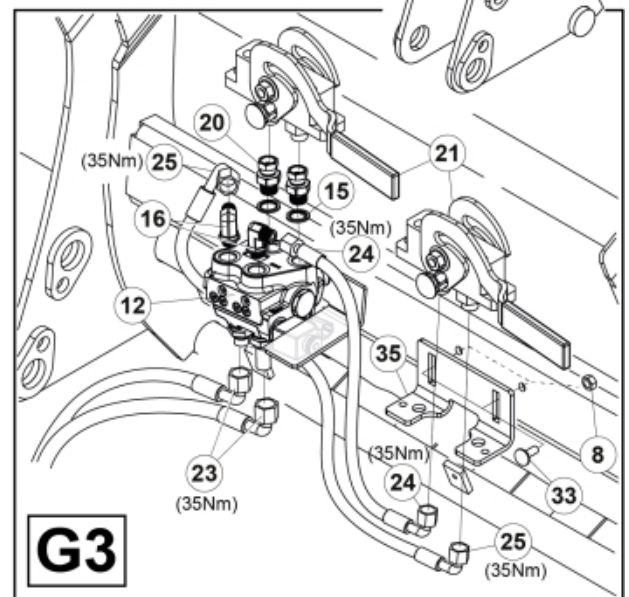

Remove existing 3rd service parts from tool carrier.

B

M 60020157-66-67-68-69-70-72-79-81-83-84-88

ISO-A = D + E1 + E3
 SelectoFix = D + E2 + E3
 Dual SelectoFix = D + E2 + E4

E3

M 60020157-66-67-68-69-70-72-79-81-83-84-88_2

ISO-A = F + G1
 SelectoFix = F + G2
 Dual SelectoFix = F + G3

M 60020157-66-67-68-69-70-72-79-81-83-84-88_3

Part assemblies 4th service, Dual SelectoFix

PartNo	Pos	Qty	Name	Specifications
60020181		1	4th service, Dual SelectoFix	
5004919	2	2	Screw	MC6S M8x16
5011553	5	2	Nut	M6M M8 Loc-king
60032063	6	1	Cable	4th service. (replaces 60015907)
5006002	7	4	Screw	MVBF 10x30
5011554	8	5	Nut	Loc-King M10
60014337	9	1	Screw	M10x70 MVBF
60014154	10	1	Bracket	
60019369	11	1	Hose cover	
4501105	12	1	Block cpl	4th service, Replaces 60011052, 01/03/2019 00:00:00
1120011	13	1	Adaptor	R1/2"-R3/8"
1120158	14	1	Adaptor	R 1/2" - R 3/8"
5013853	15	6	Dowty washer	Tredo 1/2", Part is included in kit 60007907 Hose cpl., 9032177 Hose cpl.
60014257	16	1	Adaptor	90°
60011053	20	2	Adaptor	G1/2" - G3/8"
10550369	21	2	Selecto Fix, Lower part	
60014413	23	2	Hose	3/8" L=1540 1/2GRLMA - 3/8G90LMA
60021571	24	1	Hose	3/8" L=315 3/8GRLMA - 3/8G90LMC
60021569	25	1	Hose	3/8" L=425 3/8G90LM - 1/2GBanjo
60013896	26	1	Bracket	
60021160	27	1	Bracket	
5004061	29	2	Screw	MC6S M8x20
1120241	30	1	Hollow screw	