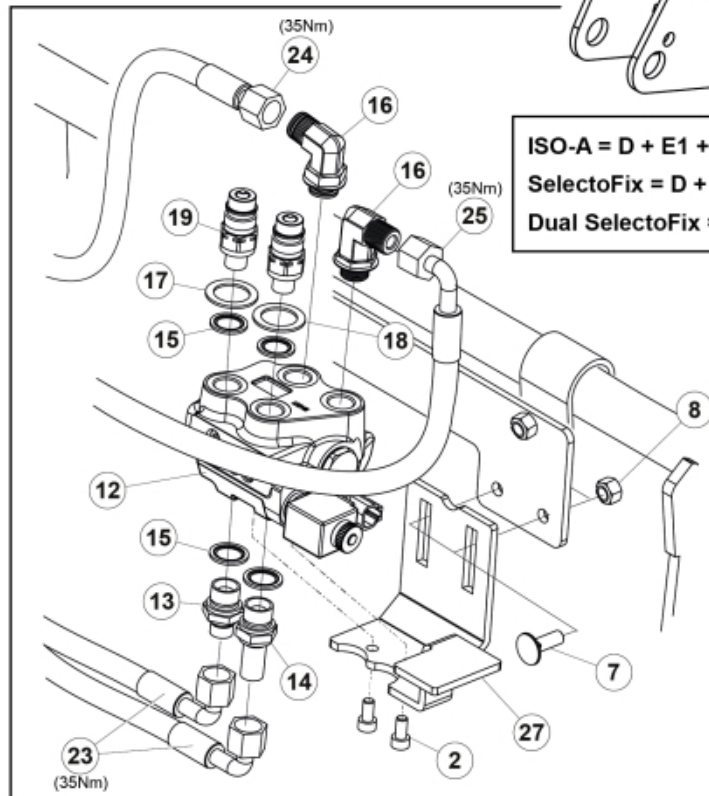

Remove existing 3rd service parts from tool carrier.

B

M 60020157-66-67-68-69-70-72-79-81-83-84-88

ISO-A = D + E1 + E3
 SelectoFix = D + E2 + E3
 Dual SelectoFix = D + E2 + E4

E3

M 60020157-66-67-68-69-70-72-79-81-83-84-88_2

ISO-A = F + G1
 SelectoFix = F + G2
 Dual SelectoFix = F + G3

M 60020157-66-67-68-69-70-72-79-81-83-84-88_3

Part assemblies 4th service, Dual SelectoFix

PartNo	Pos	Qty	Name	Specifications
60020181		1	4th service, Dual SelectoFix	
5004919	2	2	Screw	MC6S M8x16
5011553	5	2	Nut	M6M M8 Loc-king
60032063	6	1	Cable	4th service. (replaces 60015907)
5006002	7	4	Screw	MVBF 10x30
5011554	8	5	Nut	Loc-King M10
60014337	9	1	Screw	M10x70 MVBF
60014154	10	1	Bracket	
60019369	11	1	Hose cover	
4501105	12	1	Block cpl	4th service, Replaces 60011052, 01/03/2019 00:00:00
1120011	13	1	Adaptor	R1/2"-R3/8"
1120158	14	1	Adaptor	R 1/2" - R 3/8"
5013853	15	6	Dowty washer	Tredo 1/2", Part is included in kit 60007907 Hose cpl., 9032177 Hose cpl.
60014257	16	1	Adaptor	90°
60011053	20	2	Adaptor	G1/2" - G3/8"
10550369	21	2	Selecto Fix, Lower part	
60014413	23	2	Hose	3/8" L=1540 1/2GRLMA - 3/8G90LMA
60021571	24	1	Hose	3/8" L=315 3/8GRLMA - 3/8G90LMC
60021569	25	1	Hose	3/8" L=425 3/8G90LM - 1/2GBanjo
60013896	26	1	Bracket	
60021160	27	1	Bracket	
5004061	29	2	Screw	MC6S M8x20
1120241	30	1	Hollow screw	