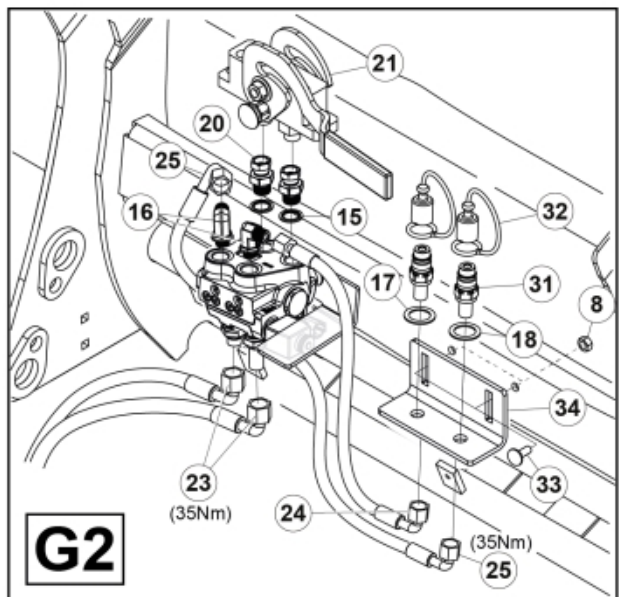

Remove existing 3rd service parts from tool carrier.

B

M 60020157-66-67-68-69-70-72-79-81-83-84-88

ISO-A = D + E1 + E3
 SelectoFix = D + E2 + E3
 Dual SelectoFix = D + E2 + E4

E3

M 60020157-66-67-68-69-70-72-79-81-83-84-88_2

ISO-A = F + G1
 SelectoFix = F + G2
 Dual SelectoFix = F + G3

M 60020157-66-67-68-69-70-72-79-81-83-84-88_3

Part assemblies 4th service, Dual SelectoFix

PartNo	Pos	Qty	Name	Specifications
60020181		1	4th service, Dual SelectoFix	
5004919	2	2	Screw	MC6S M8x16
5011553	5	2	Nut	M6M M8 Loc-king
60032063	6	1	Cable	4th service. (replaces 60015907)
5006002	7	4	Screw	MVBF 10x30
5011554	8	5	Nut	Loc-King M10
60014337	9	1	Screw	M10x70 MVBF
60014154	10	1	Bracket	
60019369	11	1	Hose cover	
4501105	12	1	Block cpl	4th service, Replaces 60011052, 01/03/2019 00:00:00
1120011	13	1	Adaptor	R1/2"-R3/8"
1120158	14	1	Adaptor	R 1/2" - R 3/8"
5013853	15	6	Dowty washer	Tredo 1/2", Part is included in kit 60007907 Hose cpl., 9032177 Hose cpl.
60014257	16	1	Adaptor	90°
60011053	20	2	Adaptor	G1/2" - G3/8"
10550369	21	2	Selecto Fix, Lower part	
60014413	23	2	Hose	3/8" L=1540 1/2GRLMA - 3/8G90LMA
60021571	24	1	Hose	3/8" L=315 3/8GRLMA - 3/8G90LMC
60021569	25	1	Hose	3/8" L=425 3/8G90LM - 1/2GBanjo
60013896	26	1	Bracket	
60021160	27	1	Bracket	
5004061	29	2	Screw	MC6S M8x20
1120241	30	1	Hollow screw	