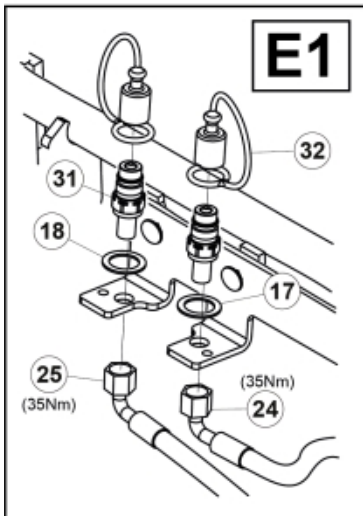

Remove existing 3rd service parts from tool carrier.

B

M 60020157-66-67-68-69-70-72-79-81-83-84-88

ISO-A = D + E1 + E3
 SelectoFix = D + E2 + E3
 Dual SelectoFix = D + E2 + E4

E3

M 60020157-66-67-68-69-70-72-79-81-83-84-88_2

ISO-A = F + G1
 SelectoFix = F + G2
 Dual SelectoFix = F + G3

M 60020157-66-67-68-69-70-72-79-81-83-84-88_3

Part assemblies 4th service, Dual SelectoFix

PartNo	Pos	Qty	Name	Specifications
60020181		1	4th service, Dual SelectoFix	
5004919	2	2	Screw	MC6S M8x16
5011553	5	2	Nut	M6M M8 Loc-king
60032063	6	1	Cable	4th service. (replaces 60015907)
5006002	7	4	Screw	MVBF 10x30
5011554	8	5	Nut	Loc-King M10
60014337	9	1	Screw	M10x70 MVBF
60014154	10	1	Bracket	
60019369	11	1	Hose cover	
4501105	12	1	Block cpl	4th service, Replaces 60011052, 01/03/2019 00:00:00
1120011	13	1	Adaptor	R1/2"-R3/8"
1120158	14	1	Adaptor	R 1/2" - R 3/8"
5013853	15	6	Dowty washer	Tredo 1/2", Part is included in kit 60007907 Hose cpl., 9032177 Hose cpl.
60014257	16	1	Adaptor	90°
60011053	20	2	Adaptor	G1/2" - G3/8"
10550369	21	2	Selecto Fix, Lower part	
60014413	23	2	Hose	3/8" L=1540 1/2GRLMA - 3/8G90LMA
60021571	24	1	Hose	3/8" L=315 3/8GRLMA - 3/8G90LMC
60021569	25	1	Hose	3/8" L=425 3/8G90LM - 1/2GBanjo
60013896	26	1	Bracket	
60021160	27	1	Bracket	
5004061	29	2	Screw	MC6S M8x20
1120241	30	1	Hollow screw	