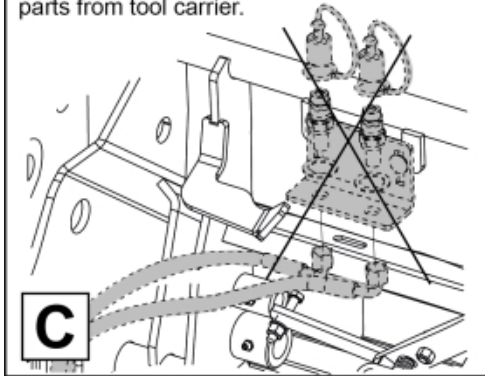

Remove existing 3rd service parts from tool carrier.

B

M 60020157-66-67-68-69-70-72-79-81-83-84-88

ISO-A = D + E1 + E3
 SelectoFix = D + E2 + E3
 Dual SelectoFix = D + E2 + E4

E3

M 60020157-66-67-68-69-70-72-79-81-83-84-88_2

ISO-A = F + G1
 SelectoFix = F + G2
 Dual SelectoFix = F + G3

M 60020157-66-67-68-69-70-72-79-81-83-84-88_3

Part assemblies 4th service, Dual SelectoFix

PartNo	Pos	Qty	Name	Specifications
60020181		1	4th service, Dual SelectoFix	
5004919	2	2	Screw	MC6S M8x16
5011553	5	2	Nut	M6M M8 Loc-king
60032063	6	1	Cable	4th service. (replaces 60015907)
5006002	7	4	Screw	MVBF 10x30
5011554	8	5	Nut	Loc-King M10
60014337	9	1	Screw	M10x70 MVBF
60014154	10	1	Bracket	
60019369	11	1	Hose cover	
4501105	12	1	Block cpl	4th service, Replaces 60011052, 01/03/2019 00:00:00
1120011	13	1	Adaptor	R1/2"-R3/8"
1120158	14	1	Adaptor	R 1/2" - R 3/8"
5013853	15	6	Dowty washer	Tredo 1/2", Part is included in kit 60007907 Hose cpl., 9032177 Hose cpl.
60014257	16	1	Adaptor	90°
60011053	20	2	Adaptor	G1/2" - G3/8"
10550369	21	2	Selecto Fix, Lower part	
60014413	23	2	Hose	3/8" L=1540 1/2GRLMA - 3/8G90LMA
60021571	24	1	Hose	3/8" L=315 3/8GRLMA - 3/8G90LMC
60021569	25	1	Hose	3/8" L=425 3/8G90LM - 1/2GBanjo
60013896	26	1	Bracket	
60021160	27	1	Bracket	
5004061	29	2	Screw	MC6S M8x20
1120241	30	1	Hollow screw	