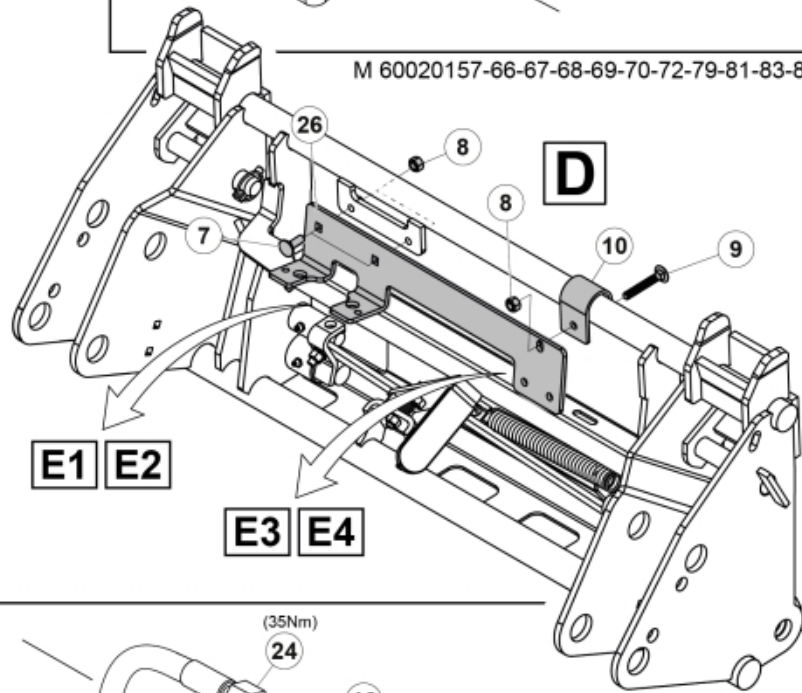

Remove existing 3rd service parts from tool carrier.

B

M 60020157-66-67-68-69-70-72-79-81-83-84-88

ISO-A = D + E1 + E3
 SelectoFix = D + E2 + E3
 Dual SelectoFix = D + E2 + E4

E3

M 60020157-66-67-68-69-70-72-79-81-83-84-88_2

ISO-A = F + G1
 SelectoFix = F + G2
 Dual SelectoFix = F + G3

M 60020157-66-67-68-69-70-72-79-81-83-84-88_3

Part assemblies 4th service, Dual SelectoFix

PartNo	Pos	Qty	Name	Specifications
60020181		1	4th service, Dual SelectoFix	
5004919	2	2	Screw	MC6S M8x16
5011553	5	2	Nut	M6M M8 Loc-king
60032063	6	1	Cable	4th service. (replaces 60015907)
5006002	7	4	Screw	MVBF 10x30
5011554	8	5	Nut	Loc-King M10
60014337	9	1	Screw	M10x70 MVBF
60014154	10	1	Bracket	
60019369	11	1	Hose cover	
4501105	12	1	Block cpl	4th service, Replaces 60011052, 01/03/2019 00:00:00
1120011	13	1	Adaptor	R1/2"-R3/8"
1120158	14	1	Adaptor	R 1/2" - R 3/8"
5013853	15	6	Dowty washer	Tredo 1/2", Part is included in kit 60007907 Hose cpl., 9032177 Hose cpl.
60014257	16	1	Adaptor	90°
60011053	20	2	Adaptor	G1/2" - G3/8"
10550369	21	2	Selecto Fix, Lower part	
60014413	23	2	Hose	3/8" L=1540 1/2GRLMA - 3/8G90LMA
60021571	24	1	Hose	3/8" L=315 3/8GRLMA - 3/8G90LMC
60021569	25	1	Hose	3/8" L=425 3/8G90LM - 1/2GBanjo
60013896	26	1	Bracket	
60021160	27	1	Bracket	
5004061	29	2	Screw	MC6S M8x20
1120241	30	1	Hollow screw	