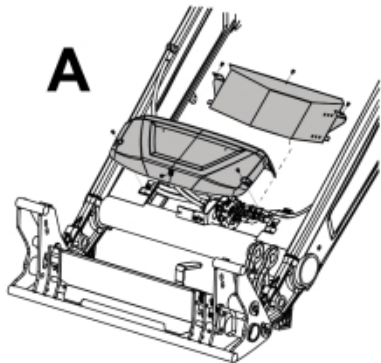

Remove existing 3rd service parts from tool carrier.

B

M 60020157-66-67-68-69-70-72-79-81-83-84-88

ISO-A = D + E1 + E3
 SelectoFix = D + E2 + E3
 Dual SelectoFix = D + E2 + E4

E3

M 60020157-66-67-68-69-70-72-79-81-83-84-88_2

ISO-A = F + G1
 SelectoFix = F + G2
 Dual SelectoFix = F + G3

M 60020157-66-67-68-69-70-72-79-81-83-84-88_3

Part assemblies 4th service, Dual SelectoFix

PartNo	Pos	Qty	Name	Specifications
60020181		1	4th service, Dual SelectoFix	
5004919	2	2	Screw	MC6S M8x16
5011553	5	2	Nut	M6M M8 Loc-king
60032063	6	1	Cable	4th service. (replaces 60015907)
5006002	7	4	Screw	MVBF 10x30
5011554	8	5	Nut	Loc-King M10
60014337	9	1	Screw	M10x70 MVBF
60014154	10	1	Bracket	
60019369	11	1	Hose cover	
4501105	12	1	Block cpl	4th service, Replaces 60011052, 01/03/2019 00:00:00
1120011	13	1	Adaptor	R1/2"-R3/8"
1120158	14	1	Adaptor	R 1/2" - R 3/8"
5013853	15	6	Dowty washer	Tredo 1/2", Part is included in kit 60007907 Hose cpl., 9032177 Hose cpl.
60014257	16	1	Adaptor	90°
60011053	20	2	Adaptor	G1/2" - G3/8"
10550369	21	2	Selecto Fix, Lower part	
60014413	23	2	Hose	3/8" L=1540 1/2GRLMA - 3/8G90LMA
60021571	24	1	Hose	3/8" L=315 3/8GRLMA - 3/8G90LMC
60021569	25	1	Hose	3/8" L=425 3/8G90LM - 1/2GBanjo
60013896	26	1	Bracket	
60021160	27	1	Bracket	
5004061	29	2	Screw	MC6S M8x20
1120241	30	1	Hollow screw	