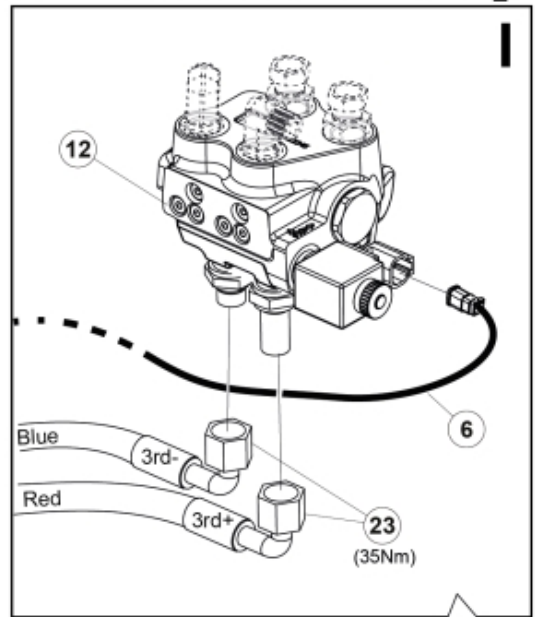

Remove existing 3rd service parts from tool carrier.

B

M 60020157-66-67-68-69-70-72-79-81-83-84-88

ISO-A = D + E1 + E3
 SelectoFix = D + E2 + E3
 Dual SelectoFix = D + E2 + E4

E3

M 60020157-66-67-68-69-70-72-79-81-83-84-88_2

ISO-A = F + G1
 SelectoFix = F + G2
 Dual SelectoFix = F + G3

M 60020157-66-67-68-69-70-72-79-81-83-84-88_3

Part assemblies 4th service, Dual SelectoFix

PartNo	Pos	Qty	Name	Specifications
60020181		1	4th service, Dual SelectoFix	
5004919	2	2	Screw	MC6S M8x16
5011553	5	2	Nut	M6M M8 Loc-king
60032063	6	1	Cable	4th service. (replaces 60015907)
5006002	7	4	Screw	MVBF 10x30
5011554	8	5	Nut	Loc-King M10
60014337	9	1	Screw	M10x70 MVBF
60014154	10	1	Bracket	
60019369	11	1	Hose cover	
4501105	12	1	Block cpl	4th service, Replaces 60011052, 01/03/2019 00:00:00
1120011	13	1	Adaptor	R1/2"-R3/8"
1120158	14	1	Adaptor	R 1/2" - R 3/8"
5013853	15	6	Dowty washer	Tredo 1/2", Part is included in kit 60007907 Hose cpl., 9032177 Hose cpl.
60014257	16	1	Adaptor	90°
60011053	20	2	Adaptor	G1/2" - G3/8"
10550369	21	2	Selecto Fix, Lower part	
60014413	23	2	Hose	3/8" L=1540 1/2GRLMA - 3/8G90LMA
60021571	24	1	Hose	3/8" L=315 3/8GRLMA - 3/8G90LMC
60021569	25	1	Hose	3/8" L=425 3/8G90LM - 1/2GBanjo
60013896	26	1	Bracket	
60021160	27	1	Bracket	
5004061	29	2	Screw	MC6S M8x20
1120241	30	1	Hollow screw	