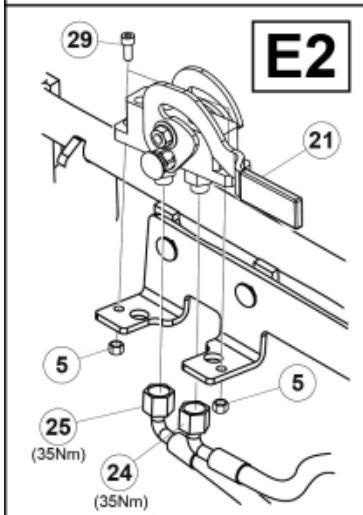

Remove existing 3rd service parts from tool carrier.

B

M 60020157-66-67-68-69-70-72-79-81-83-84-88

ISO-A = D + E1 + E3
 SelectoFix = D + E2 + E3
 Dual SelectoFix = D + E2 + E4

E3

M 60020157-66-67-68-69-70-72-79-81-83-84-88_2

ISO-A = F + G1
 SelectoFix = F + G2
 Dual SelectoFix = F + G3

M 60020157-66-67-68-69-70-72-79-81-83-84-88_3

Part assemblies 4th service, Dual SelectoFix

PartNo	Pos	Qty	Name	Specifications
60020181		1	4th service, Dual SelectoFix	
5004919	2	2	Screw	MC6S M8x16
5011553	5	2	Nut	M6M M8 Loc-king
60032063	6	1	Cable	4th service. (replaces 60015907)
5006002	7	4	Screw	MVBF 10x30
5011554	8	5	Nut	Loc-King M10
60014337	9	1	Screw	M10x70 MVBF
60014154	10	1	Bracket	
60019369	11	1	Hose cover	
4501105	12	1	Block cpl	4th service, Replaces 60011052, 01/03/2019 00:00:00
1120011	13	1	Adaptor	R1/2"-R3/8"
1120158	14	1	Adaptor	R 1/2" - R 3/8"
5013853	15	6	Dowty washer	Tredo 1/2", Part is included in kit 60007907 Hose cpl., 9032177 Hose cpl.
60014257	16	1	Adaptor	90°
60011053	20	2	Adaptor	G1/2" - G3/8"
10550369	21	2	Selecto Fix, Lower part	
60014413	23	2	Hose	3/8" L=1540 1/2GRLMA - 3/8G90LMA
60021571	24	1	Hose	3/8" L=315 3/8GRLMA - 3/8G90LMC
60021569	25	1	Hose	3/8" L=425 3/8G90LM - 1/2GBanjo
60013896	26	1	Bracket	
60021160	27	1	Bracket	
5004061	29	2	Screw	MC6S M8x20
1120241	30	1	Hollow screw	