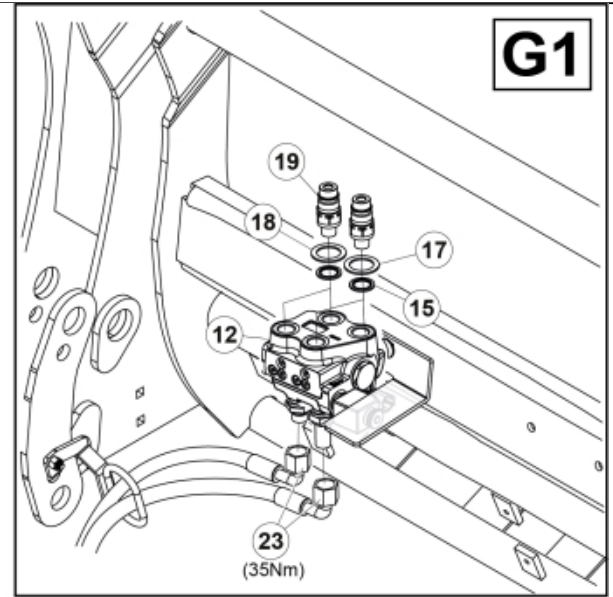

Remove existing 3rd service parts from tool carrier.

B

M 60020157-66-67-68-69-70-72-79-81-83-84-88

ISO-A = D + E1 + E3
 SelectoFix = D + E2 + E3
 Dual SelectoFix = D + E2 + E4

E3

M 60020157-66-67-68-69-70-72-79-81-83-84-88_2

ISO-A = F + G1
 SelectoFix = F + G2
 Dual SelectoFix = F + G3

M 60020157-66-67-68-69-70-72-79-81-83-84-88_3

Part assemblies 4th service, Dual SelectoFix

PartNo	Pos	Qty	Name	Specifications
60020181		1	4th service, Dual SelectoFix	
5004919	2	2	Screw	MC6S M8x16
5011553	5	2	Nut	M6M M8 Loc-king
60032063	6	1	Cable	4th service. (replaces 60015907)
5006002	7	4	Screw	MVBF 10x30
5011554	8	5	Nut	Loc-King M10
60014337	9	1	Screw	M10x70 MVBF
60014154	10	1	Bracket	
60019369	11	1	Hose cover	
4501105	12	1	Block cpl	4th service, Replaces 60011052, 01/03/2019 00:00:00
1120011	13	1	Adaptor	R1/2"-R3/8"
1120158	14	1	Adaptor	R 1/2" - R 3/8"
5013853	15	6	Dowty washer	Tredo 1/2", Part is included in kit 60007907 Hose cpl., 9032177 Hose cpl.
60014257	16	1	Adaptor	90°
60011053	20	2	Adaptor	G1/2" - G3/8"
10550369	21	2	Selecto Fix, Lower part	
60014413	23	2	Hose	3/8" L=1540 1/2GRLMA - 3/8G90LMA
60021571	24	1	Hose	3/8" L=315 3/8GRLMA - 3/8G90LMC
60021569	25	1	Hose	3/8" L=425 3/8G90LM - 1/2GBanjo
60013896	26	1	Bracket	
60021160	27	1	Bracket	
5004061	29	2	Screw	MC6S M8x20
1120241	30	1	Hollow screw	