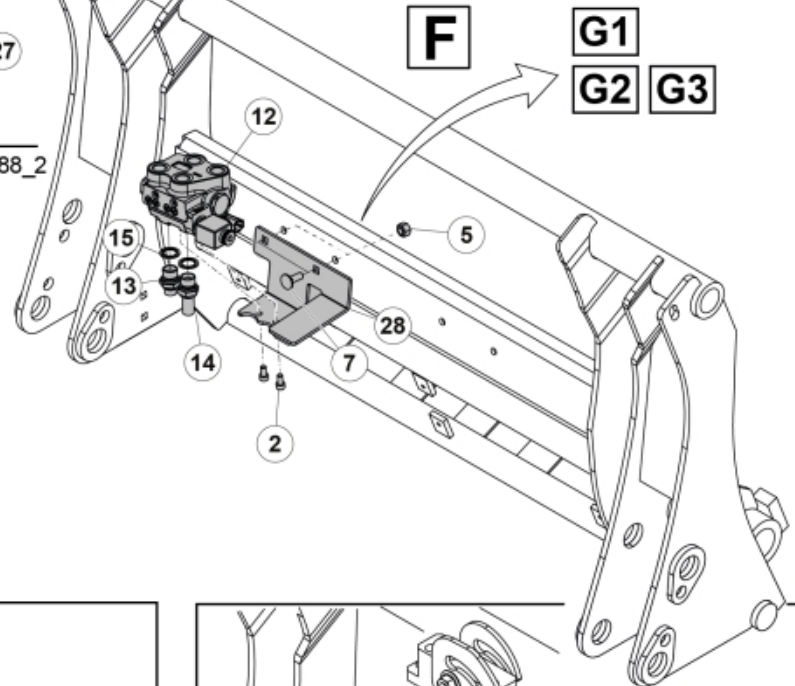

Remove existing 3rd service parts from tool carrier.

B

M 60020157-66-67-68-69-70-72-79-81-83-84-88

ISO-A = D + E1 + E3
 SelectoFix = D + E2 + E3
 Dual SelectoFix = D + E2 + E4

E3

M 60020157-66-67-68-69-70-72-79-81-83-84-88_2

ISO-A = F + G1
 SelectoFix = F + G2
 Dual SelectoFix = F + G3

M 60020157-66-67-68-69-70-72-79-81-83-84-88_3

Part assemblies 4th service, Dual SelectoFix

PartNo	Pos	Qty	Name	Specifications
60020181		1	4th service, Dual SelectoFix	
5004919	2	2	Screw	MC6S M8x16
5011553	5	2	Nut	M6M M8 Loc-king
60032063	6	1	Cable	4th service. (replaces 60015907)
5006002	7	4	Screw	MVBF 10x30
5011554	8	5	Nut	Loc-King M10
60014337	9	1	Screw	M10x70 MVBF
60014154	10	1	Bracket	
60019369	11	1	Hose cover	
4501105	12	1	Block cpl	4th service, Replaces 60011052, 01/03/2019 00:00:00
1120011	13	1	Adaptor	R1/2"-R3/8"
1120158	14	1	Adaptor	R 1/2" - R 3/8"
5013853	15	6	Dowty washer	Tredo 1/2", Part is included in kit 60007907 Hose cpl., 9032177 Hose cpl.
60014257	16	1	Adaptor	90°
60011053	20	2	Adaptor	G1/2" - G3/8"
10550369	21	2	Selecto Fix, Lower part	
60014413	23	2	Hose	3/8" L=1540 1/2GRLMA - 3/8G90LMA
60021571	24	1	Hose	3/8" L=315 3/8GRLMA - 3/8G90LMC
60021569	25	1	Hose	3/8" L=425 3/8G90LM - 1/2GBanjo
60013896	26	1	Bracket	
60021160	27	1	Bracket	
5004061	29	2	Screw	MC6S M8x20
1120241	30	1	Hollow screw	