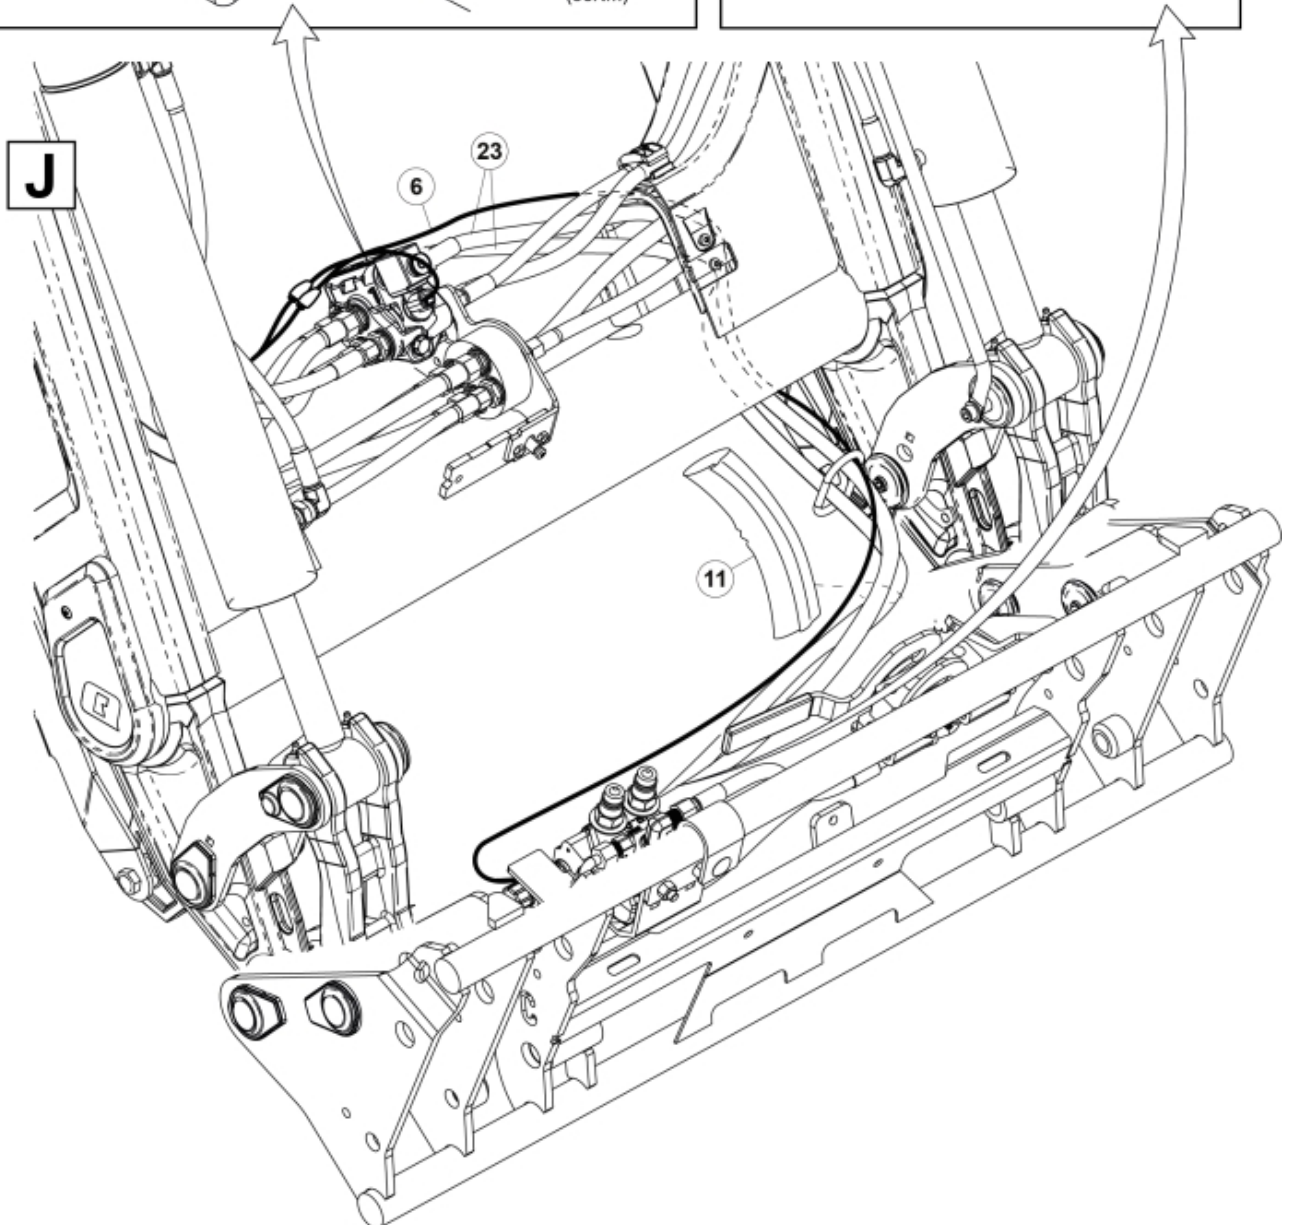

Remove existing 3rd service parts from tool carrier.

B

M 60020157-66-67-68-69-70-72-79-81-83-84-88

ISO-A = D + E1 + E3
 SelectoFix = D + E2 + E3
 Dual SelectoFix = D + E2 + E4

E3

M 60020157-66-67-68-69-70-72-79-81-83-84-88_2

ISO-A = F + G1
 SelectoFix = F + G2
 Dual SelectoFix = F + G3

M 60020157-66-67-68-69-70-72-79-81-83-84-88_3

Part assemblies 4th service, Dual SelectoFix

PartNo	Pos	Qty	Name	Specifications
60020181		1	4th service, Dual SelectoFix	
5004919	2	2	Screw	MC6S M8x16
5011553	5	2	Nut	M6M M8 Loc-king
60032063	6	1	Cable	4th service. (replaces 60015907)
5006002	7	4	Screw	MVBF 10x30
5011554	8	5	Nut	Loc-King M10
60014337	9	1	Screw	M10x70 MVBF
60014154	10	1	Bracket	
60019369	11	1	Hose cover	
4501105	12	1	Block cpl	4th service, Replaces 60011052, 01/03/2019 00:00:00
1120011	13	1	Adaptor	R1/2"-R3/8"
1120158	14	1	Adaptor	R 1/2" - R 3/8"
5013853	15	6	Dowty washer	Tredo 1/2", Part is included in kit 60007907 Hose cpl., 9032177 Hose cpl.
60014257	16	1	Adaptor	90°
60011053	20	2	Adaptor	G1/2" - G3/8"
10550369	21	2	Selecto Fix, Lower part	
60014413	23	2	Hose	3/8" L=1540 1/2GRLMA - 3/8G90LMA
60021571	24	1	Hose	3/8" L=315 3/8GRLMA - 3/8G90LMC
60021569	25	1	Hose	3/8" L=425 3/8G90LM - 1/2GBanjo
60013896	26	1	Bracket	
60021160	27	1	Bracket	
5004061	29	2	Screw	MC6S M8x20
1120241	30	1	Hollow screw	