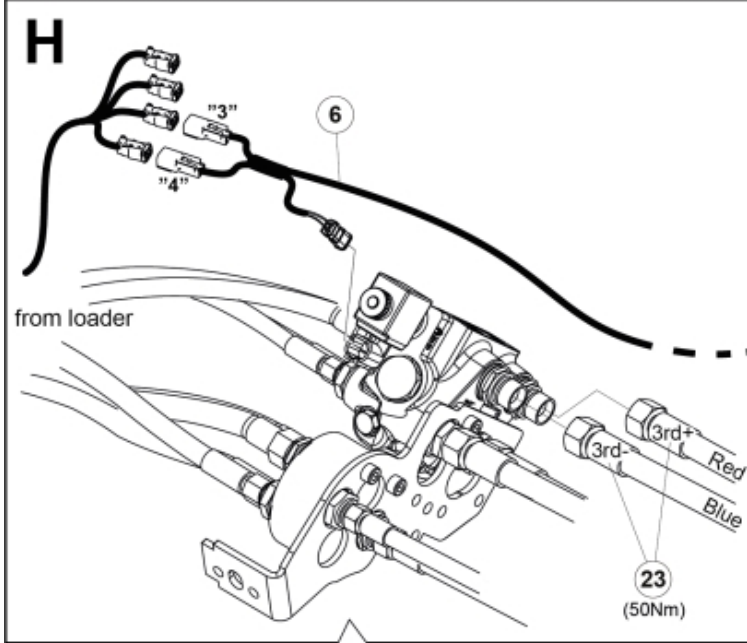

Remove existing 3rd service parts from tool carrier.

B

M 60020157-66-67-68-69-70-72-79-81-83-84-88

ISO-A = D + E1 + E3
 SelectoFix = D + E2 + E3
 Dual SelectoFix = D + E2 + E4

E3

M 60020157-66-67-68-69-70-72-79-81-83-84-88_2

ISO-A = F + G1
 SelectoFix = F + G2
 Dual SelectoFix = F + G3

M 60020157-66-67-68-69-70-72-79-81-83-84-88_3

Part assemblies 4th service, Dual SelectoFix

PartNo	Pos	Qty	Name	Specifications
60020181		1	4th service, Dual SelectoFix	
5004919	2	2	Screw	MC6S M8x16
5011553	5	2	Nut	M6M M8 Loc-king
60032063	6	1	Cable	4th service. (replaces 60015907)
5006002	7	4	Screw	MVBF 10x30
5011554	8	5	Nut	Loc-King M10
60014337	9	1	Screw	M10x70 MVBF
60014154	10	1	Bracket	
60019369	11	1	Hose cover	
4501105	12	1	Block cpl	4th service, Replaces 60011052, 01/03/2019 00:00:00
1120011	13	1	Adaptor	R1/2"-R3/8"
1120158	14	1	Adaptor	R 1/2" - R 3/8"
5013853	15	6	Dowty washer	Tredo 1/2", Part is included in kit 60007907 Hose cpl., 9032177 Hose cpl.
60014257	16	1	Adaptor	90°
60011053	20	2	Adaptor	G1/2" - G3/8"
10550369	21	2	Selecto Fix, Lower part	
60014413	23	2	Hose	3/8" L=1540 1/2GRLMA - 3/8G90LMA
60021571	24	1	Hose	3/8" L=315 3/8GRLMA - 3/8G90LMC
60021569	25	1	Hose	3/8" L=425 3/8G90LM - 1/2GBanjo
60013896	26	1	Bracket	
60021160	27	1	Bracket	
5004061	29	2	Screw	MC6S M8x20
1120241	30	1	Hollow screw	