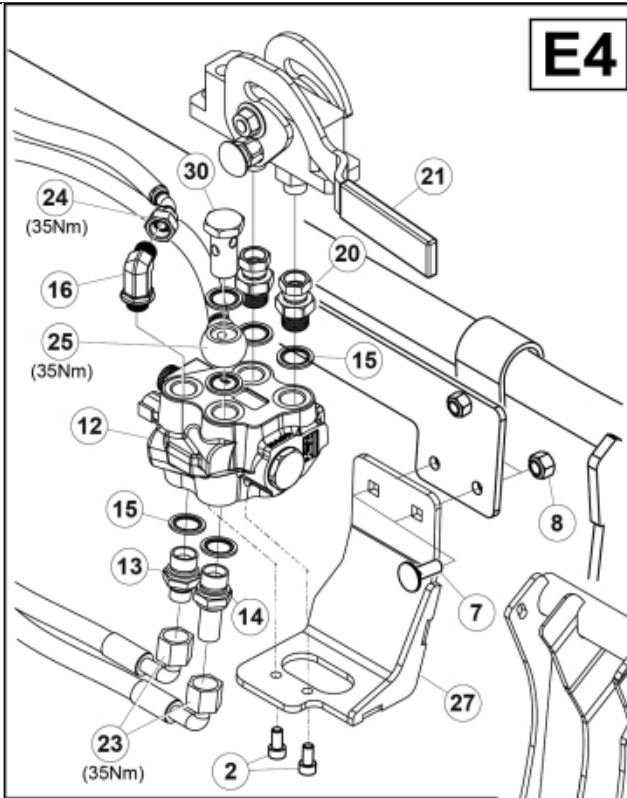

Remove existing 3rd service parts from tool carrier.

B

M 60020157-66-67-68-69-70-72-79-81-83-84-88

ISO-A = D + E1 + E3
 SelectoFix = D + E2 + E3
 Dual SelectoFix = D + E2 + E4

E3

M 60020157-66-67-68-69-70-72-79-81-83-84-88_2

ISO-A = F + G1
 SelectoFix = F + G2
 Dual SelectoFix = F + G3

M 60020157-66-67-68-69-70-72-79-81-83-84-88_3

Part assemblies 4th service, Dual SelectoFix

PartNo	Pos	Qty	Name	Specifications
60020181		1	4th service, Dual SelectoFix	
5004919	2	2	Screw	MC6S M8x16
5011553	5	2	Nut	M6M M8 Loc-king
60032063	6	1	Cable	4th service. (replaces 60015907)
5006002	7	4	Screw	MVBF 10x30
5011554	8	5	Nut	Loc-King M10
60014337	9	1	Screw	M10x70 MVBF
60014154	10	1	Bracket	
60019369	11	1	Hose cover	
4501105	12	1	Block cpl	4th service, Replaces 60011052, 01/03/2019 00:00:00
1120011	13	1	Adaptor	R1/2"-R3/8"
1120158	14	1	Adaptor	R 1/2" - R 3/8"
5013853	15	6	Dowty washer	Tredo 1/2", Part is included in kit 60007907 Hose cpl., 9032177 Hose cpl.
60014257	16	1	Adaptor	90°
60011053	20	2	Adaptor	G1/2" - G3/8"
10550369	21	2	Selecto Fix, Lower part	
60014413	23	2	Hose	3/8" L=1540 1/2GRLMA - 3/8G90LMA
60021571	24	1	Hose	3/8" L=315 3/8GRLMA - 3/8G90LMC
60021569	25	1	Hose	3/8" L=425 3/8G90LM - 1/2GBanjo
60013896	26	1	Bracket	
60021160	27	1	Bracket	
5004061	29	2	Screw	MC6S M8x20
1120241	30	1	Hollow screw	