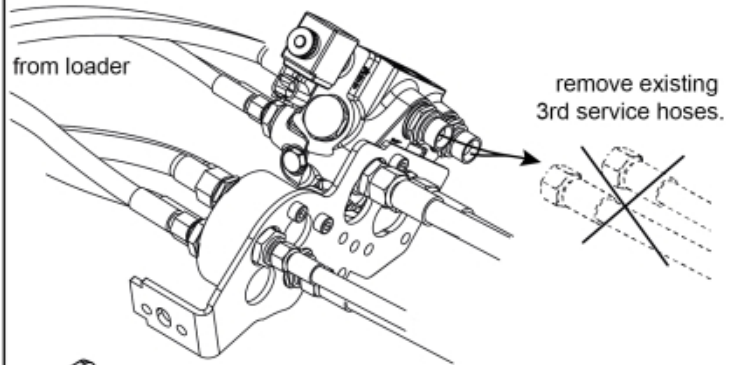

Remove existing 3rd service parts from tool carrier.

B

M 60020157-66-67-68-69-70-72-79-81-83-84-88

ISO-A = D + E1 + E3
 SelectoFix = D + E2 + E3
 Dual SelectoFix = D + E2 + E4

E3

M 60020157-66-67-68-69-70-72-79-81-83-84-88_2

ISO-A = F + G1
 SelectoFix = F + G2
 Dual SelectoFix = F + G3

M 60020157-66-67-68-69-70-72-79-81-83-84-88_3

Part assemblies 4th service, Dual SelectoFix

PartNo	Pos	Qty	Name	Specifications
60020181		1	4th service, Dual SelectoFix	
5004919	2	2	Screw	MC6S M8x16
5011553	5	2	Nut	M6M M8 Loc-king
60032063	6	1	Cable	4th service. (replaces 60015907)
5006002	7	4	Screw	MVBF 10x30
5011554	8	5	Nut	Loc-King M10
60014337	9	1	Screw	M10x70 MVBF
60014154	10	1	Bracket	
60019369	11	1	Hose cover	
4501105	12	1	Block cpl	4th service, Replaces 60011052, 01/03/2019 00:00:00
1120011	13	1	Adaptor	R1/2"-R3/8"
1120158	14	1	Adaptor	R 1/2" - R 3/8"
5013853	15	6	Dowty washer	Tredo 1/2", Part is included in kit 60007907 Hose cpl., 9032177 Hose cpl.
60014257	16	1	Adaptor	90°
60011053	20	2	Adaptor	G1/2" - G3/8"
10550369	21	2	Selecto Fix, Lower part	
60014413	23	2	Hose	3/8" L=1540 1/2GRLMA - 3/8G90LMA
60021571	24	1	Hose	3/8" L=315 3/8GRLMA - 3/8G90LMC
60021569	25	1	Hose	3/8" L=425 3/8G90LM - 1/2GBanjo
60013896	26	1	Bracket	
60021160	27	1	Bracket	
5004061	29	2	Screw	MC6S M8x20
1120241	30	1	Hollow screw	