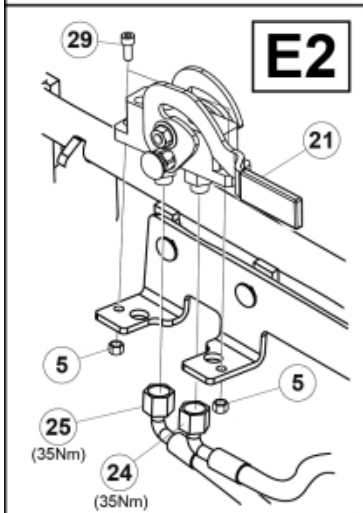

Remove existing 3rd service parts from tool carrier.

B

M 60020157-66-67-68-69-70-72-79-81-83-84-88

ISO-A = D + E1 + E3
 SelectoFix = D + E2 + E3
 Dual SelectoFix = D + E2 + E4

M 60020157-66-67-68-69-70-72-79-81-83-84-88_2

ISO-A = F + G1
 SelectoFix = F + G2
 Dual SelectoFix = F + G3

M 60020157-66-67-68-69-70-72-79-81-83-84-88_3

Part assemblies 4th service, Dual SelectoFix BigBM

PartNo	Pos	Qty	Name	Specifications
60020183		1	4th service, Dual SelectoFix BigBM	
5004919	2	2	Screw	MC6S M8x16
60032063	6	1	Cable	4th service. (replaces 60015907)
5006002	7	2	Screw	MVBF 10x30
5011554	8	4	Nut	Loc-King M10
60019369	11	1	Hose cover	
4501105	12	1	Block cpl	4th service, Replaces 60011052, 01/03/2019 00:00:00
1120011	13	1	Adaptor	R1/2"-R3/8"
1120158	14	1	Adaptor	R 1/2" - R 3/8"
5013853	15	4	Dowty washer	Tredo 1/2", Part is included in kit 60007907 Hose cpl., 9032177 Hose cpl.
60014257	16	2	Adaptor	90°
60011053	20	2	Adaptor	G1/2" - G3/8"
10550369	21	2	Selecto Fix, Lower part	
60014229	23	2	Hose	3/8" L=1275 1/2GRLMA - 3/8G90LMA
60014430	24	1	Hose	3/8" L=305 3/8GRLMA - 3/8G90LMA
60014428	25	1	Hose	3/8" L=560 3/8G90LMA - 3/8G90LMA
60013878	28	1	Bracket	
5006003	33	2	Screw	MVBF 10x40
5219188	35	1	Bracket	