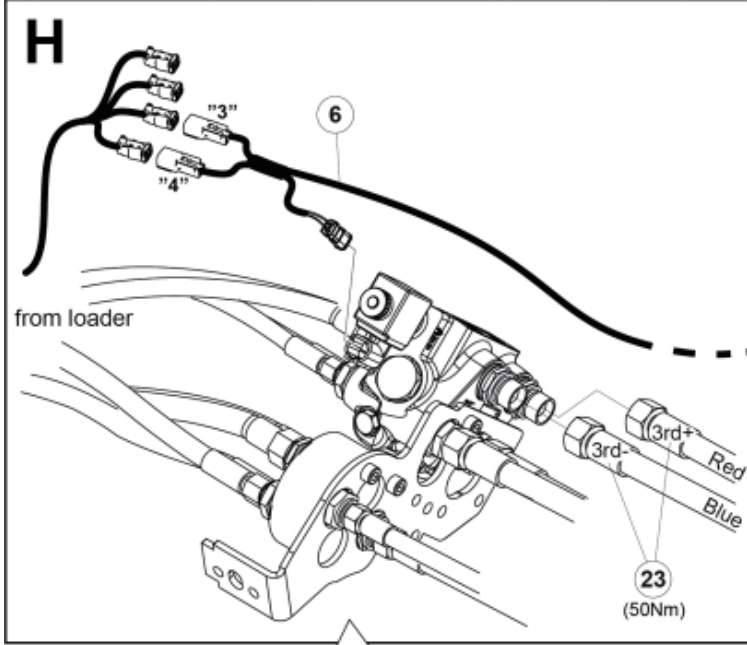

Remove existing 3rd service parts from tool carrier.

B

M 60020157-66-67-68-69-70-72-79-81-83-84-88

ISO-A = D + E1 + E3
 SelectoFix = D + E2 + E3
 Dual SelectoFix = D + E2 + E4

M 60020157-66-67-68-69-70-72-79-81-83-84-88_2

ISO-A = F + G1
 SelectoFix = F + G2
 Dual SelectoFix = F + G3

M 60020157-66-67-68-69-70-72-79-81-83-84-88_3

Part assemblies 4th service, Dual SelectoFix BigBM

PartNo	Pos	Qty	Name	Specifications
60020183		1	4th service, Dual SelectoFix BigBM	
5004919	2	2	Screw	MC6S M8x16
60032063	6	1	Cable	4th service. (replaces 60015907)
5006002	7	2	Screw	MVBF 10x30
5011554	8	4	Nut	Loc-King M10
60019369	11	1	Hose cover	
4501105	12	1	Block cpl	4th service, Replaces 60011052, 01/03/2019 00:00:00
1120011	13	1	Adaptor	R1/2"-R3/8"
1120158	14	1	Adaptor	R 1/2" - R 3/8"
5013853	15	4	Dowty washer	Tredo 1/2", Part is included in kit 60007907 Hose cpl., 9032177 Hose cpl.
60014257	16	2	Adaptor	90°
60011053	20	2	Adaptor	G1/2" - G3/8"
10550369	21	2	Selecto Fix, Lower part	
60014229	23	2	Hose	3/8" L=1275 1/2GRLMA - 3/8G90LMA
60014430	24	1	Hose	3/8" L=305 3/8GRLMA - 3/8G90LMA
60014428	25	1	Hose	3/8" L=560 3/8G90LMA - 3/8G90LMA
60013878	28	1	Bracket	
5006003	33	2	Screw	MVBF 10x40
5219188	35	1	Bracket	