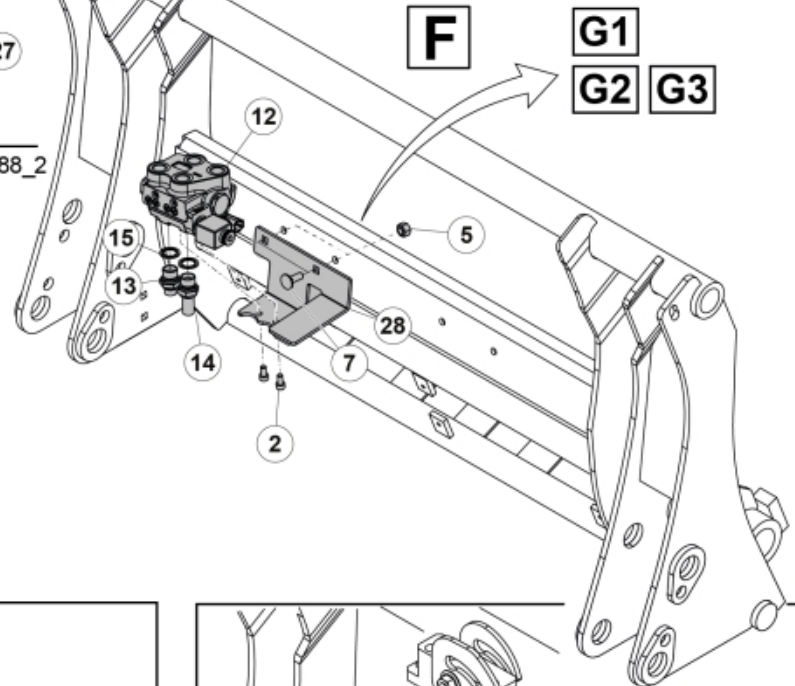

Remove existing 3rd service parts from tool carrier.

B

M 60020157-66-67-68-69-70-72-79-81-83-84-88

ISO-A = D + E1 + E3
 SelectoFix = D + E2 + E3
 Dual SelectoFix = D + E2 + E4

M 60020157-66-67-68-69-70-72-79-81-83-84-88_2

ISO-A = F + G1
 SelectoFix = F + G2
 Dual SelectoFix = F + G3

M 60020157-66-67-68-69-70-72-79-81-83-84-88_3

Part assemblies 4th service, Dual SelectoFix BigBM

PartNo	Pos	Qty	Name	Specifications
60020183		1	4th service, Dual SelectoFix BigBM	
5004919	2	2	Screw	MC6S M8x16
60032063	6	1	Cable	4th service. (replaces 60015907)
5006002	7	2	Screw	MVBF 10x30
5011554	8	4	Nut	Loc-King M10
60019369	11	1	Hose cover	
4501105	12	1	Block cpl	4th service, Replaces 60011052, 01/03/2019 00:00:00
1120011	13	1	Adaptor	R1/2"-R3/8"
1120158	14	1	Adaptor	R 1/2" - R 3/8"
5013853	15	4	Dowty washer	Tredo 1/2", Part is included in kit 60007907 Hose cpl., 9032177 Hose cpl.
60014257	16	2	Adaptor	90°
60011053	20	2	Adaptor	G1/2" - G3/8"
10550369	21	2	Selecto Fix, Lower part	
60014229	23	2	Hose	3/8" L=1275 1/2GRLMA - 3/8G90LMA
60014430	24	1	Hose	3/8" L=305 3/8GRLMA - 3/8G90LMA
60014428	25	1	Hose	3/8" L=560 3/8G90LMA - 3/8G90LMA
60013878	28	1	Bracket	
5006003	33	2	Screw	MVBF 10x40
5219188	35	1	Bracket	