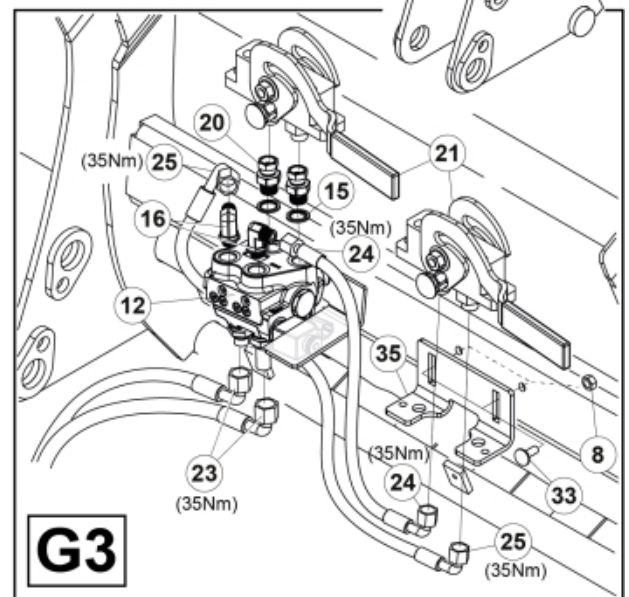

Remove existing 3rd service parts from tool carrier.

B

M 60020157-66-67-68-69-70-72-79-81-83-84-88

ISO-A = D + E1 + E3
 SelectoFix = D + E2 + E3
 Dual SelectoFix = D + E2 + E4

M 60020157-66-67-68-69-70-72-79-81-83-84-88_2

ISO-A = F + G1
 SelectoFix = F + G2
 Dual SelectoFix = F + G3

M 60020157-66-67-68-69-70-72-79-81-83-84-88_3

Part assemblies 4th service, Dual SelectoFix BigBM

PartNo	Pos	Qty	Name	Specifications
60020183		1	4th service, Dual SelectoFix BigBM	
5004919	2	2	Screw	MC6S M8x16
60032063	6	1	Cable	4th service. (replaces 60015907)
5006002	7	2	Screw	MVBF 10x30
5011554	8	4	Nut	Loc-King M10
60019369	11	1	Hose cover	
4501105	12	1	Block cpl	4th service, Replaces 60011052, 01/03/2019 00:00:00
1120011	13	1	Adaptor	R1/2"-R3/8"
1120158	14	1	Adaptor	R 1/2" - R 3/8"
5013853	15	4	Dowty washer	Tredo 1/2", Part is included in kit 60007907 Hose cpl., 9032177 Hose cpl.
60014257	16	2	Adaptor	90°
60011053	20	2	Adaptor	G1/2" - G3/8"
10550369	21	2	Selecto Fix, Lower part	
60014229	23	2	Hose	3/8" L=1275 1/2GRLMA - 3/8G90LMA
60014430	24	1	Hose	3/8" L=305 3/8GRLMA - 3/8G90LMA
60014428	25	1	Hose	3/8" L=560 3/8G90LMA - 3/8G90LMA
60013878	28	1	Bracket	
5006003	33	2	Screw	MVBF 10x40
5219188	35	1	Bracket	