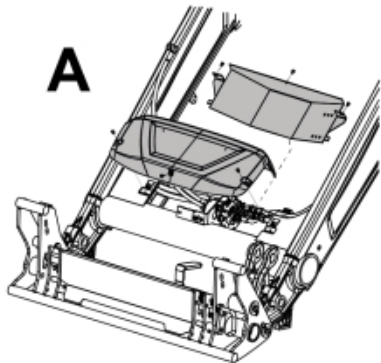

Remove existing 3rd service parts from tool carrier.

B

M 60020157-66-67-68-69-70-72-79-81-83-84-88

ISO-A = D + E1 + E3
 SelectoFix = D + E2 + E3
 Dual SelectoFix = D + E2 + E4

M 60020157-66-67-68-69-70-72-79-81-83-84-88_2

ISO-A = F + G1
 SelectoFix = F + G2
 Dual SelectoFix = F + G3

M 60020157-66-67-68-69-70-72-79-81-83-84-88_3

Part assemblies 4th service, Dual SelectoFix BigBM

PartNo	Pos	Qty	Name	Specifications
60020183		1	4th service, Dual SelectoFix BigBM	
5004919	2	2	Screw	MC6S M8x16
60032063	6	1	Cable	4th service. (replaces 60015907)
5006002	7	2	Screw	MVBF 10x30
5011554	8	4	Nut	Loc-King M10
60019369	11	1	Hose cover	
4501105	12	1	Block cpl	4th service, Replaces 60011052, 01/03/2019 00:00:00
1120011	13	1	Adaptor	R1/2"-R3/8"
1120158	14	1	Adaptor	R 1/2" - R 3/8"
5013853	15	4	Dowty washer	Tredo 1/2", Part is included in kit 60007907 Hose cpl., 9032177 Hose cpl.
60014257	16	2	Adaptor	90°
60011053	20	2	Adaptor	G1/2" - G3/8"
10550369	21	2	Selecto Fix, Lower part	
60014229	23	2	Hose	3/8" L=1275 1/2GRLMA - 3/8G90LMA
60014430	24	1	Hose	3/8" L=305 3/8GRLMA - 3/8G90LMA
60014428	25	1	Hose	3/8" L=560 3/8G90LMA - 3/8G90LMA
60013878	28	1	Bracket	
5006003	33	2	Screw	MVBF 10x40
5219188	35	1	Bracket	