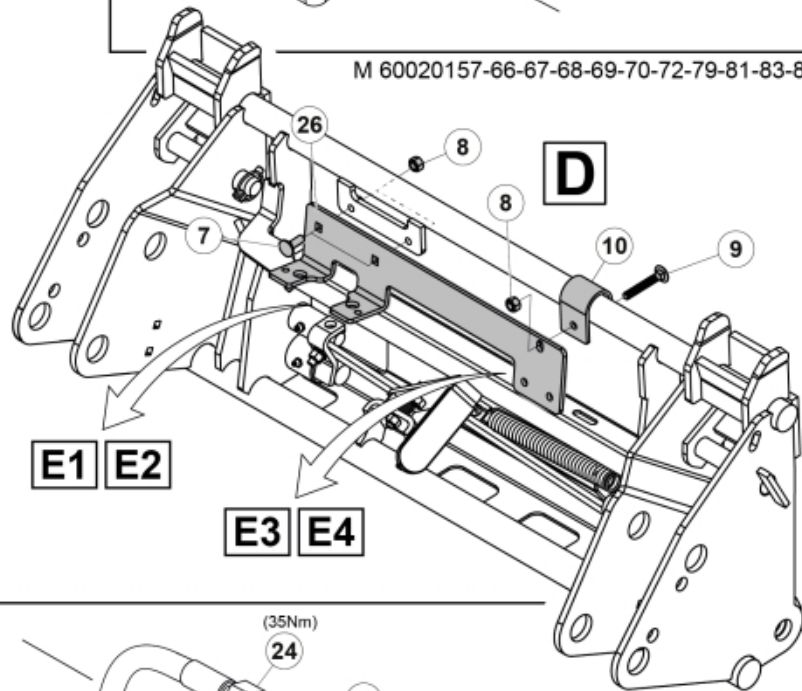

Remove existing 3rd service parts from tool carrier.

B

M 60020157-66-67-68-69-70-72-79-81-83-84-88

ISO-A = D + E1 + E3
 SelectoFix = D + E2 + E3
 Dual SelectoFix = D + E2 + E4

M 60020157-66-67-68-69-70-72-79-81-83-84-88_2

ISO-A = F + G1
 SelectoFix = F + G2
 Dual SelectoFix = F + G3

M 60020157-66-67-68-69-70-72-79-81-83-84-88_3

Part assemblies 4th service, Dual SelectoFix BigBM

PartNo	Pos	Qty	Name	Specifications
60020183		1	4th service, Dual SelectoFix BigBM	
5004919	2	2	Screw	MC6S M8x16
60032063	6	1	Cable	4th service. (replaces 60015907)
5006002	7	2	Screw	MVBF 10x30
5011554	8	4	Nut	Loc-King M10
60019369	11	1	Hose cover	
4501105	12	1	Block cpl	4th service, Replaces 60011052, 01/03/2019 00:00:00
1120011	13	1	Adaptor	R1/2"-R3/8"
1120158	14	1	Adaptor	R 1/2" - R 3/8"
5013853	15	4	Dowty washer	Tredo 1/2", Part is included in kit 60007907 Hose cpl., 9032177 Hose cpl.
60014257	16	2	Adaptor	90°
60011053	20	2	Adaptor	G1/2" - G3/8"
10550369	21	2	Selecto Fix, Lower part	
60014229	23	2	Hose	3/8" L=1275 1/2GRLMA - 3/8G90LMA
60014430	24	1	Hose	3/8" L=305 3/8GRLMA - 3/8G90LMA
60014428	25	1	Hose	3/8" L=560 3/8G90LMA - 3/8G90LMA
60013878	28	1	Bracket	
5006003	33	2	Screw	MVBF 10x40
5219188	35	1	Bracket	