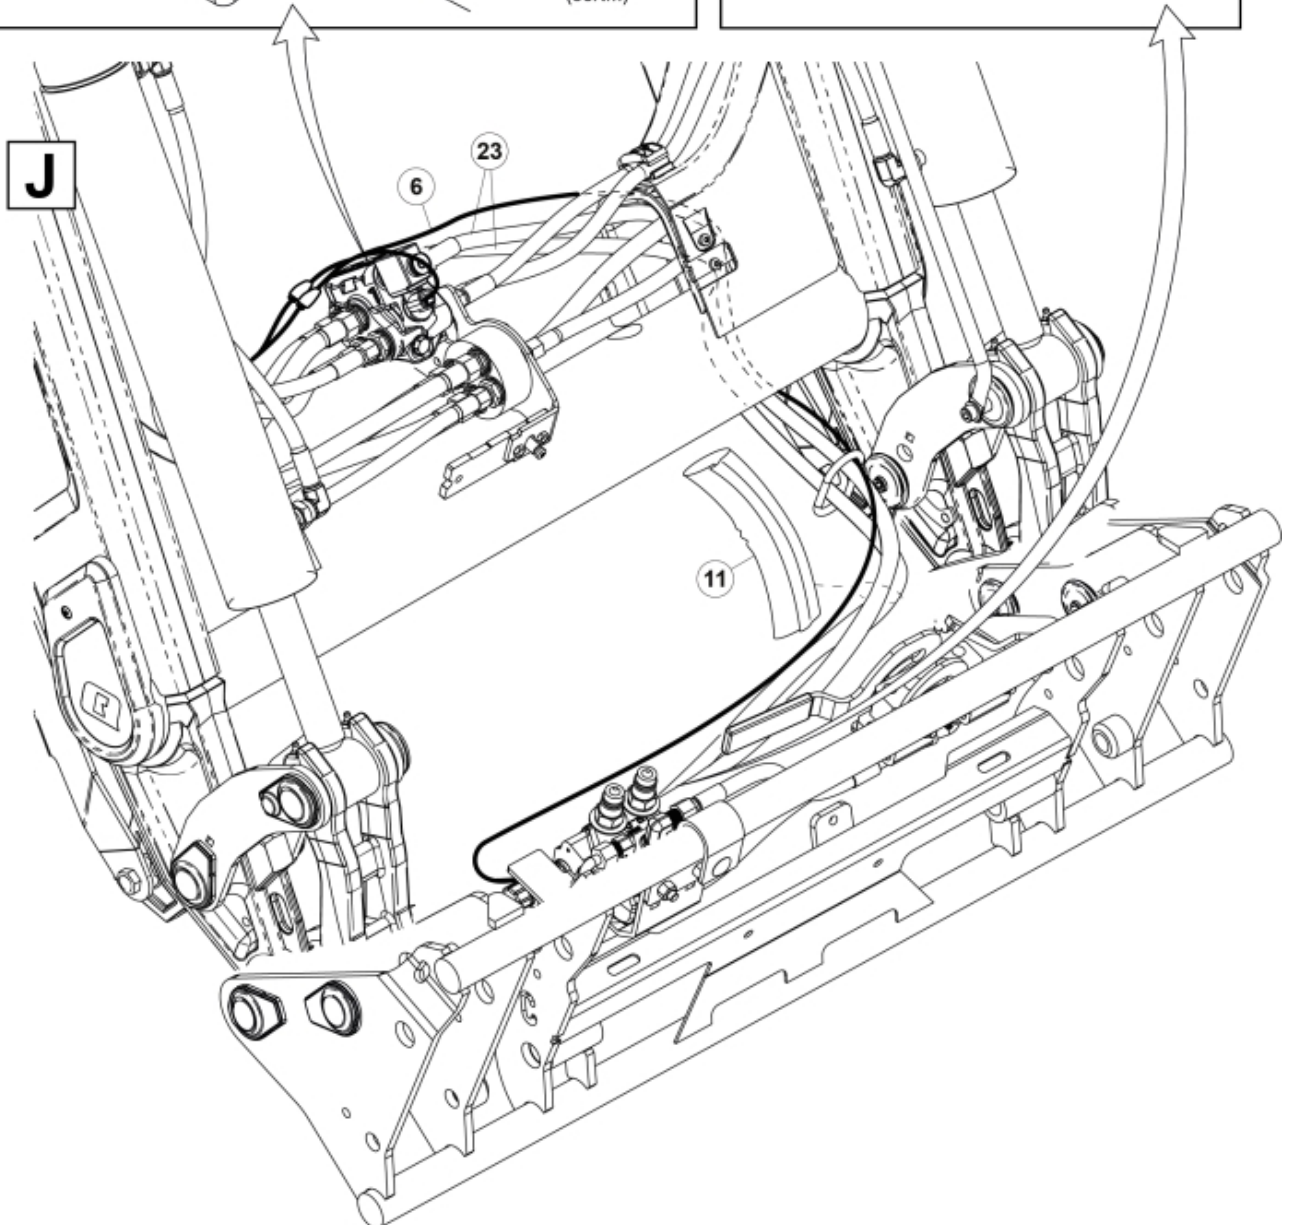

Remove existing 3rd service parts from tool carrier.

B

M 60020157-66-67-68-69-70-72-79-81-83-84-88

ISO-A = D + E1 + E3
 SelectoFix = D + E2 + E3
 Dual SelectoFix = D + E2 + E4

M 60020157-66-67-68-69-70-72-79-81-83-84-88_2

ISO-A = F + G1
 SelectoFix = F + G2
 Dual SelectoFix = F + G3

M 60020157-66-67-68-69-70-72-79-81-83-84-88_3

Part assemblies 4th service, Dual SelectoFix BigBM

PartNo	Pos	Qty	Name	Specifications
60020183		1	4th service, Dual SelectoFix BigBM	
5004919	2	2	Screw	MC6S M8x16
60032063	6	1	Cable	4th service. (replaces 60015907)
5006002	7	2	Screw	MVBF 10x30
5011554	8	4	Nut	Loc-King M10
60019369	11	1	Hose cover	
4501105	12	1	Block cpl	4th service, Replaces 60011052, 01/03/2019 00:00:00
1120011	13	1	Adaptor	R1/2"-R3/8"
1120158	14	1	Adaptor	R 1/2" - R 3/8"
5013853	15	4	Dowty washer	Tredo 1/2", Part is included in kit 60007907 Hose cpl., 9032177 Hose cpl.
60014257	16	2	Adaptor	90°
60011053	20	2	Adaptor	G1/2" - G3/8"
10550369	21	2	Selecto Fix, Lower part	
60014229	23	2	Hose	3/8" L=1275 1/2GRLMA - 3/8G90LMA
60014430	24	1	Hose	3/8" L=305 3/8GRLMA - 3/8G90LMA
60014428	25	1	Hose	3/8" L=560 3/8G90LMA - 3/8G90LMA
60013878	28	1	Bracket	
5006003	33	2	Screw	MVBF 10x40
5219188	35	1	Bracket	