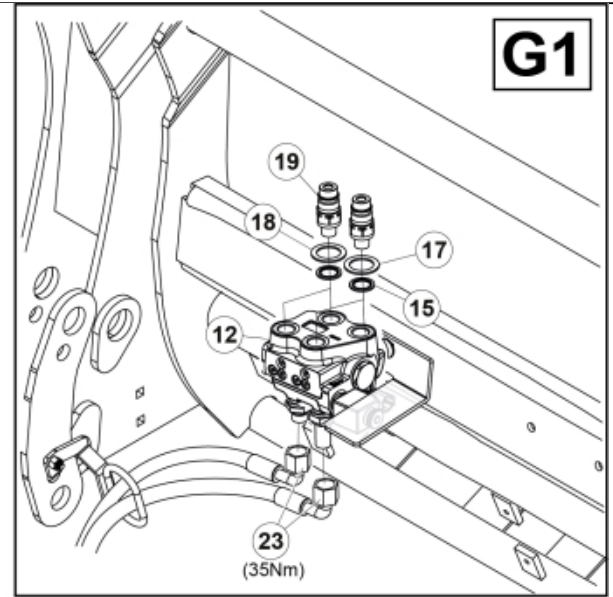

Remove existing 3rd service parts from tool carrier.

B

M 60020157-66-67-68-69-70-72-79-81-83-84-88

ISO-A = D + E1 + E3
 SelectoFix = D + E2 + E3
 Dual SelectoFix = D + E2 + E4

M 60020157-66-67-68-69-70-72-79-81-83-84-88_2

ISO-A = F + G1
 SelectoFix = F + G2
 Dual SelectoFix = F + G3

M 60020157-66-67-68-69-70-72-79-81-83-84-88_3

Part assemblies 4th service, Dual SelectoFix BigBM

PartNo	Pos	Qty	Name	Specifications
60020183		1	4th service, Dual SelectoFix BigBM	
5004919	2	2	Screw	MC6S M8x16
60032063	6	1	Cable	4th service. (replaces 60015907)
5006002	7	2	Screw	MVBF 10x30
5011554	8	4	Nut	Loc-King M10
60019369	11	1	Hose cover	
4501105	12	1	Block cpl	4th service, Replaces 60011052, 01/03/2019 00:00:00
1120011	13	1	Adaptor	R1/2"-R3/8"
1120158	14	1	Adaptor	R 1/2" - R 3/8"
5013853	15	4	Dowty washer	Tredo 1/2", Part is included in kit 60007907 Hose cpl., 9032177 Hose cpl.
60014257	16	2	Adaptor	90°
60011053	20	2	Adaptor	G1/2" - G3/8"
10550369	21	2	Selecto Fix, Lower part	
60014229	23	2	Hose	3/8" L=1275 1/2GRLMA - 3/8G90LMA
60014430	24	1	Hose	3/8" L=305 3/8GRLMA - 3/8G90LMA
60014428	25	1	Hose	3/8" L=560 3/8G90LMA - 3/8G90LMA
60013878	28	1	Bracket	
5006003	33	2	Screw	MVBF 10x40
5219188	35	1	Bracket	