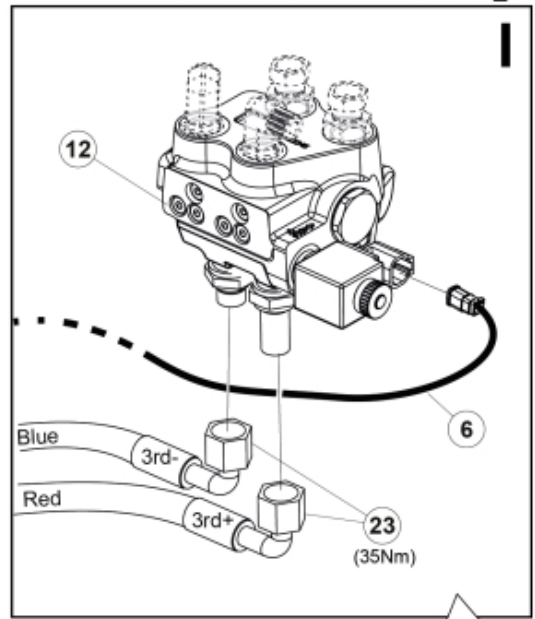

Remove existing 3rd service parts from tool carrier.

B

M 60020157-66-67-68-69-70-72-79-81-83-84-88

ISO-A = D + E1 + E3
 SelectoFix = D + E2 + E3
 Dual SelectoFix = D + E2 + E4

M 60020157-66-67-68-69-70-72-79-81-83-84-88_2

ISO-A = F + G1
 SelectoFix = F + G2
 Dual SelectoFix = F + G3

M 60020157-66-67-68-69-70-72-79-81-83-84-88_3

Part assemblies 4th service, Dual SelectoFix BigBM

PartNo	Pos	Qty	Name	Specifications
60020183		1	4th service, Dual SelectoFix BigBM	
5004919	2	2	Screw	MC6S M8x16
60032063	6	1	Cable	4th service. (replaces 60015907)
5006002	7	2	Screw	MVBF 10x30
5011554	8	4	Nut	Loc-King M10
60019369	11	1	Hose cover	
4501105	12	1	Block cpl	4th service, Replaces 60011052, 01/03/2019 00:00:00
1120011	13	1	Adaptor	R1/2"-R3/8"
1120158	14	1	Adaptor	R 1/2" - R 3/8"
5013853	15	4	Dowty washer	Tredo 1/2", Part is included in kit 60007907 Hose cpl., 9032177 Hose cpl.
60014257	16	2	Adaptor	90°
60011053	20	2	Adaptor	G1/2" - G3/8"
10550369	21	2	Selecto Fix, Lower part	
60014229	23	2	Hose	3/8" L=1275 1/2GRLMA - 3/8G90LMA
60014430	24	1	Hose	3/8" L=305 3/8GRLMA - 3/8G90LMA
60014428	25	1	Hose	3/8" L=560 3/8G90LMA - 3/8G90LMA
60013878	28	1	Bracket	
5006003	33	2	Screw	MVBF 10x40
5219188	35	1	Bracket	