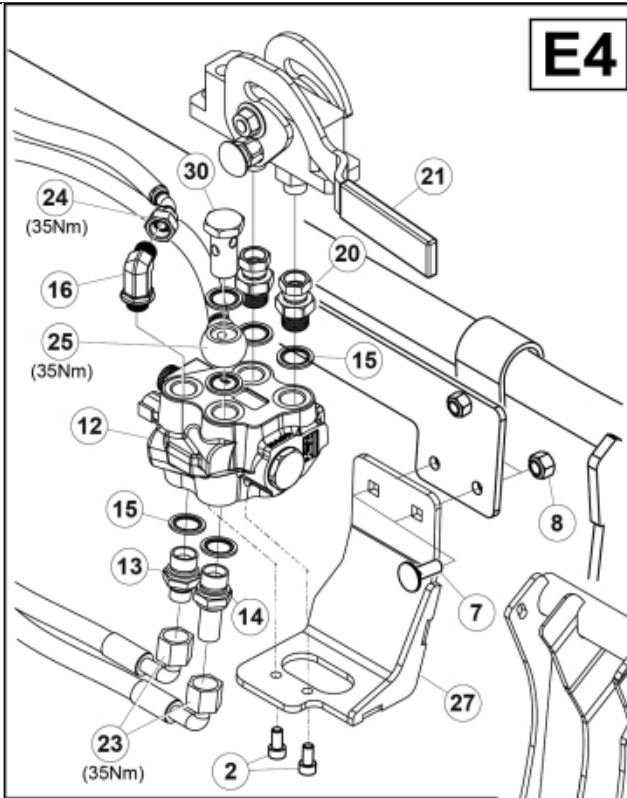

Remove existing 3rd service parts from tool carrier.

B

M 60020157-66-67-68-69-70-72-79-81-83-84-88

ISO-A = D + E1 + E3
 SelectoFix = D + E2 + E3
 Dual SelectoFix = D + E2 + E4

M 60020157-66-67-68-69-70-72-79-81-83-84-88_2

ISO-A = F + G1
 SelectoFix = F + G2
 Dual SelectoFix = F + G3

M 60020157-66-67-68-69-70-72-79-81-83-84-88_3

Part assemblies 4th service, Dual SelectoFix BigBM

PartNo	Pos	Qty	Name	Specifications
60020183		1	4th service, Dual SelectoFix BigBM	
5004919	2	2	Screw	MC6S M8x16
60032063	6	1	Cable	4th service. (replaces 60015907)
5006002	7	2	Screw	MVBF 10x30
5011554	8	4	Nut	Loc-King M10
60019369	11	1	Hose cover	
4501105	12	1	Block cpl	4th service, Replaces 60011052, 01/03/2019 00:00:00
1120011	13	1	Adaptor	R1/2"-R3/8"
1120158	14	1	Adaptor	R 1/2" - R 3/8"
5013853	15	4	Dowty washer	Tredo 1/2", Part is included in kit 60007907 Hose cpl., 9032177 Hose cpl.
60014257	16	2	Adaptor	90°
60011053	20	2	Adaptor	G1/2" - G3/8"
10550369	21	2	Selecto Fix, Lower part	
60014229	23	2	Hose	3/8" L=1275 1/2GRLMA - 3/8G90LMA
60014430	24	1	Hose	3/8" L=305 3/8GRLMA - 3/8G90LMA
60014428	25	1	Hose	3/8" L=560 3/8G90LMA - 3/8G90LMA
60013878	28	1	Bracket	
5006003	33	2	Screw	MVBF 10x40
5219188	35	1	Bracket	