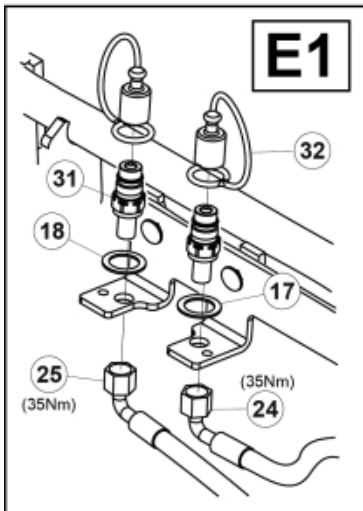

Remove existing 3rd service parts from tool carrier.

B

M 60020157-66-67-68-69-70-72-79-81-83-84-88

ISO-A = D + E1 + E3
 SelectoFix = D + E2 + E3
 Dual SelectoFix = D + E2 + E4

M 60020157-66-67-68-69-70-72-79-81-83-84-88_2

ISO-A = F + G1
 SelectoFix = F + G2
 Dual SelectoFix = F + G3

M 60020157-66-67-68-69-70-72-79-81-83-84-88_3

Part assemblies 4th service, Dual SelectoFix BigBM

PartNo	Pos	Qty	Name	Specifications
60020183		1	4th service, Dual SelectoFix BigBM	
5004919	2	2	Screw	MC6S M8x16
60032063	6	1	Cable	4th service. (replaces 60015907)
5006002	7	2	Screw	MVBF 10x30
5011554	8	4	Nut	Loc-King M10
60019369	11	1	Hose cover	
4501105	12	1	Block cpl	4th service, Replaces 60011052, 01/03/2019 00:00:00
1120011	13	1	Adaptor	R1/2"-R3/8"
1120158	14	1	Adaptor	R 1/2" - R 3/8"
5013853	15	4	Dowty washer	Tredo 1/2", Part is included in kit 60007907 Hose cpl., 9032177 Hose cpl.
60014257	16	2	Adaptor	90°
60011053	20	2	Adaptor	G1/2" - G3/8"
10550369	21	2	Selecto Fix, Lower part	
60014229	23	2	Hose	3/8" L=1275 1/2GRLMA - 3/8G90LMA
60014430	24	1	Hose	3/8" L=305 3/8GRLMA - 3/8G90LMA
60014428	25	1	Hose	3/8" L=560 3/8G90LMA - 3/8G90LMA
60013878	28	1	Bracket	
5006003	33	2	Screw	MVBF 10x40
5219188	35	1	Bracket	