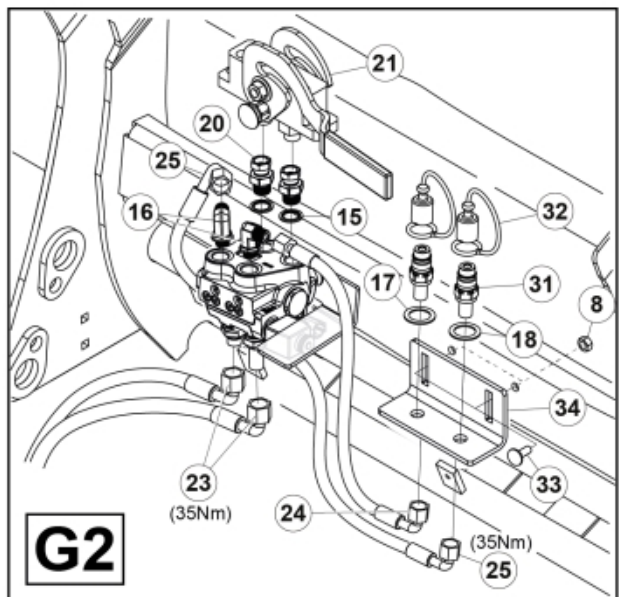

Remove existing 3rd service parts from tool carrier.

B

M 60020157-66-67-68-69-70-72-79-81-83-84-88

ISO-A = D + E1 + E3
 SelectoFix = D + E2 + E3
 Dual SelectoFix = D + E2 + E4

M 60020157-66-67-68-69-70-72-79-81-83-84-88_2

ISO-A = F + G1
 SelectoFix = F + G2
 Dual SelectoFix = F + G3

M 60020157-66-67-68-69-70-72-79-81-83-84-88_3

Part assemblies 4th service, Dual SelectoFix BigBM

PartNo	Pos	Qty	Name	Specifications
60020183		1	4th service, Dual SelectoFix BigBM	
5004919	2	2	Screw	MC6S M8x16
60032063	6	1	Cable	4th service. (replaces 60015907)
5006002	7	2	Screw	MVBF 10x30
5011554	8	4	Nut	Loc-King M10
60019369	11	1	Hose cover	
4501105	12	1	Block cpl	4th service, Replaces 60011052, 01/03/2019 00:00:00
1120011	13	1	Adaptor	R1/2"-R3/8"
1120158	14	1	Adaptor	R 1/2" - R 3/8"
5013853	15	4	Dowty washer	Tredo 1/2", Part is included in kit 60007907 Hose cpl., 9032177 Hose cpl.
60014257	16	2	Adaptor	90°
60011053	20	2	Adaptor	G1/2" - G3/8"
10550369	21	2	Selecto Fix, Lower part	
60014229	23	2	Hose	3/8" L=1275 1/2GRLMA - 3/8G90LMA
60014430	24	1	Hose	3/8" L=305 3/8GRLMA - 3/8G90LMA
60014428	25	1	Hose	3/8" L=560 3/8G90LMA - 3/8G90LMA
60013878	28	1	Bracket	
5006003	33	2	Screw	MVBF 10x40
5219188	35	1	Bracket	