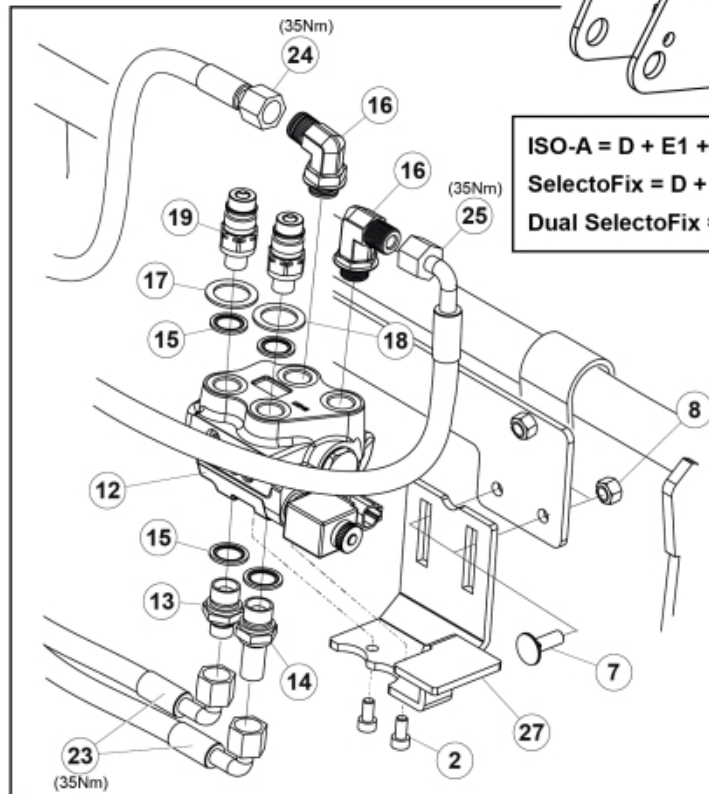

Remove existing 3rd service parts from tool carrier.

B

M 60020157-66-67-68-69-70-72-79-81-83-84-88

ISO-A = D + E1 + E3
 SelectoFix = D + E2 + E3
 Dual SelectoFix = D + E2 + E4

M 60020157-66-67-68-69-70-72-79-81-83-84-88_2

ISO-A = F + G1
 SelectoFix = F + G2
 Dual SelectoFix = F + G3

M 60020157-66-67-68-69-70-72-79-81-83-84-88_3

Part assemblies 4th service, Dual SelectoFix BigBM

PartNo	Pos	Qty	Name	Specifications
60020183		1	4th service, Dual SelectoFix BigBM	
5004919	2	2	Screw	MC6S M8x16
60032063	6	1	Cable	4th service. (replaces 60015907)
5006002	7	2	Screw	MVBF 10x30
5011554	8	4	Nut	Loc-King M10
60019369	11	1	Hose cover	
4501105	12	1	Block cpl	4th service, Replaces 60011052, 01/03/2019 00:00:00
1120011	13	1	Adaptor	R1/2"-R3/8"
1120158	14	1	Adaptor	R 1/2" - R 3/8"
5013853	15	4	Dowty washer	Tredo 1/2", Part is included in kit 60007907 Hose cpl., 9032177 Hose cpl.
60014257	16	2	Adaptor	90°
60011053	20	2	Adaptor	G1/2" - G3/8"
10550369	21	2	Selecto Fix, Lower part	
60014229	23	2	Hose	3/8" L=1275 1/2GRLMA - 3/8G90LMA
60014430	24	1	Hose	3/8" L=305 3/8GRLMA - 3/8G90LMA
60014428	25	1	Hose	3/8" L=560 3/8G90LMA - 3/8G90LMA
60013878	28	1	Bracket	
5006003	33	2	Screw	MVBF 10x40
5219188	35	1	Bracket	