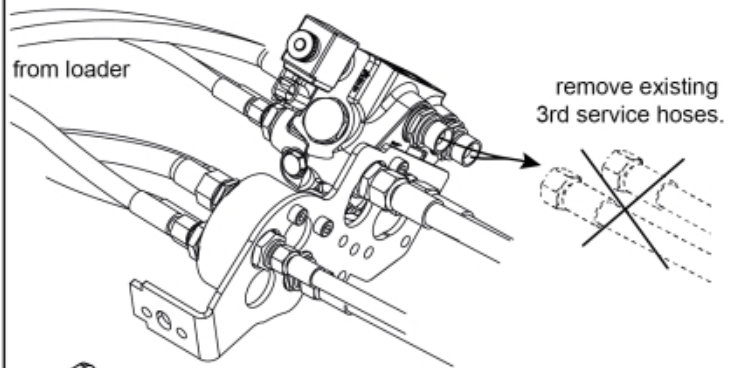

Remove existing 3rd service parts from tool carrier.

B

M 60020157-66-67-68-69-70-72-79-81-83-84-88

ISO-A = D + E1 + E3
 SelectoFix = D + E2 + E3
 Dual SelectoFix = D + E2 + E4

M 60020157-66-67-68-69-70-72-79-81-83-84-88_2

ISO-A = F + G1
 SelectoFix = F + G2
 Dual SelectoFix = F + G3

M 60020157-66-67-68-69-70-72-79-81-83-84-88_3

Part assemblies 4th service, Dual SelectoFix BigBM

PartNo	Pos	Qty	Name	Specifications
60020183		1	4th service, Dual SelectoFix BigBM	
5004919	2	2	Screw	MC6S M8x16
60032063	6	1	Cable	4th service. (replaces 60015907)
5006002	7	2	Screw	MVBF 10x30
5011554	8	4	Nut	Loc-King M10
60019369	11	1	Hose cover	
4501105	12	1	Block cpl	4th service, Replaces 60011052, 01/03/2019 00:00:00
1120011	13	1	Adaptor	R1/2"-R3/8"
1120158	14	1	Adaptor	R 1/2" - R 3/8"
5013853	15	4	Dowty washer	Tredo 1/2", Part is included in kit 60007907 Hose cpl., 9032177 Hose cpl.
60014257	16	2	Adaptor	90°
60011053	20	2	Adaptor	G1/2" - G3/8"
10550369	21	2	Selecto Fix, Lower part	
60014229	23	2	Hose	3/8" L=1275 1/2GRLMA - 3/8G90LMA
60014430	24	1	Hose	3/8" L=305 3/8GRLMA - 3/8G90LMA
60014428	25	1	Hose	3/8" L=560 3/8G90LMA - 3/8G90LMA
60013878	28	1	Bracket	
5006003	33	2	Screw	MVBF 10x40
5219188	35	1	Bracket	