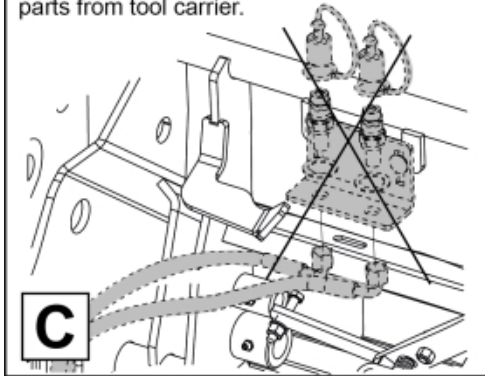

Remove existing 3rd service parts from tool carrier.

B

M 60020157-66-67-68-69-70-72-79-81-83-84-88

ISO-A = D + E1 + E3
 SelectoFix = D + E2 + E3
 Dual SelectoFix = D + E2 + E4

M 60020157-66-67-68-69-70-72-79-81-83-84-88_2

ISO-A = F + G1
 SelectoFix = F + G2
 Dual SelectoFix = F + G3

M 60020157-66-67-68-69-70-72-79-81-83-84-88_3

Part assemblies 4th service, Dual SelectoFix BigBM

PartNo	Pos	Qty	Name	Specifications
60020183		1	4th service, Dual SelectoFix BigBM	
5004919	2	2	Screw	MC6S M8x16
60032063	6	1	Cable	4th service. (replaces 60015907)
5006002	7	2	Screw	MVBF 10x30
5011554	8	4	Nut	Loc-King M10
60019369	11	1	Hose cover	
4501105	12	1	Block cpl	4th service, Replaces 60011052, 01/03/2019 00:00:00
1120011	13	1	Adaptor	R1/2"-R3/8"
1120158	14	1	Adaptor	R 1/2" - R 3/8"
5013853	15	4	Dowty washer	Tredo 1/2", Part is included in kit 60007907 Hose cpl., 9032177 Hose cpl.
60014257	16	2	Adaptor	90°
60011053	20	2	Adaptor	G1/2" - G3/8"
10550369	21	2	Selecto Fix, Lower part	
60014229	23	2	Hose	3/8" L=1275 1/2GRLMA - 3/8G90LMA
60014430	24	1	Hose	3/8" L=305 3/8GRLMA - 3/8G90LMA
60014428	25	1	Hose	3/8" L=560 3/8G90LMA - 3/8G90LMA
60013878	28	1	Bracket	
5006003	33	2	Screw	MVBF 10x40
5219188	35	1	Bracket	